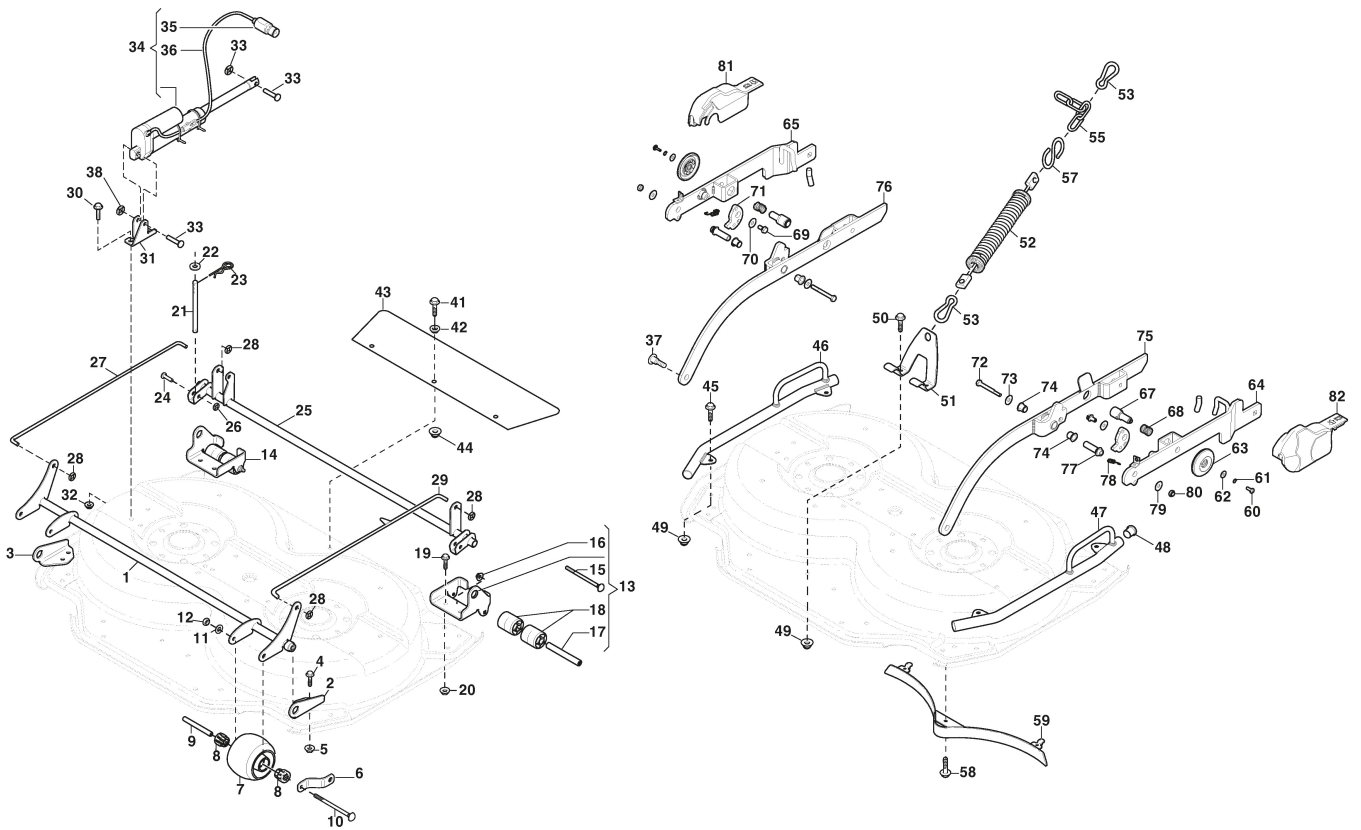

Reglage

Ref.nr.	Antal	Art.nr.	Beskrivning	Noteringar	Från	T.o.m.
1	1	1134-6275-01	Framaxel-Gul (1-00)			
2	1	1134-6214-01	Fäste Fram-Vä (Gul)			
3	1	1134-6214-02	Fäste Fram-Hö (Gul)			
4	4	112800815/0	Skruv			
5	4	112154220/0	Mutter			
6	2	387318275/0	Avbärare-Gra			
7	2	1134-4284-01	Hjul			
8	4	1134-4319-01	Lager			
9	2	1134-4318-01	Hjulaxel			
10	2	9897-0813-02	Skruv			
11	2	9699-0028-02	Bricka			
12	2	112155000/0	Mutter			
13	1	1134-6282-01	Rulle-vä, m-fäste			
14	1	1134-6282-02	Rulle-hö, m-fäste			
15	2	9897-0813-02	Skruv			
16	2	9739-0831-22	Mutter			
17	2	1134-4318-01	Hjulaxel			
18	1	1134-9126-01	Stödrullar	Sats 2 st/kit of 2		
19	4	112800815/0	Skruv			
20	4	112154220/0	Mutter			
21	2	1134-6198-01	Sprint			
22	2	9699-0104-02	Bricka			
23	2	9598-2001-02	Harnalssprint (Hns 4 Dubbel)			
24	2	9646-0098-22	Nit Kn 8X32			
25	1	1134-6197-01	Bakaxel-Gul (1-00)			
26	2	112604899/0	Starlock			
27	1	1134-6246-02	Tryckstang-Hö			
28	4	112604903/0	Bricka			
29	1	387000315/0	Tryckstang-Vä		From S/N 19JA1FMC 000311	
30	2	112800815/0	Skruv			
31	1	1134-6192-01	Fäste			
32	2	112154220/0	Mutter			
33	2	9646-0098-22	Nit Kn 8X32			
34	1	118001004/1	Ställdon			
35	1	1134-6182-01	Hankontakt			
36	1	387149301/0	Kabel (L485 Mm)			
37	2	1134-6279-01	Ansatsskruv			
38	2	112604899/0	Starlock			
41	3	112800815/0	Skruv			
42	3	1134-4185-01	Ansatsbricka			
43	1	1134-6281-02	Gummiskydd			
44	3	112154220/0	Mutter			
45	4	112800815/0	Skruv			
46	1	387869537/0	Sidoskydd-Gra 95C		From S/N 19JA1FMC	
47	1	387869539/0	Sidoskydd-Gra 95C		From S/N 19JA1FMC 000311	
48	2	9403-0025-80	ÄndPlugg-Gra (lkp 25-21 G)			
49	6	112154220/0	Mutter			
50	2	112800815/0	Skruv