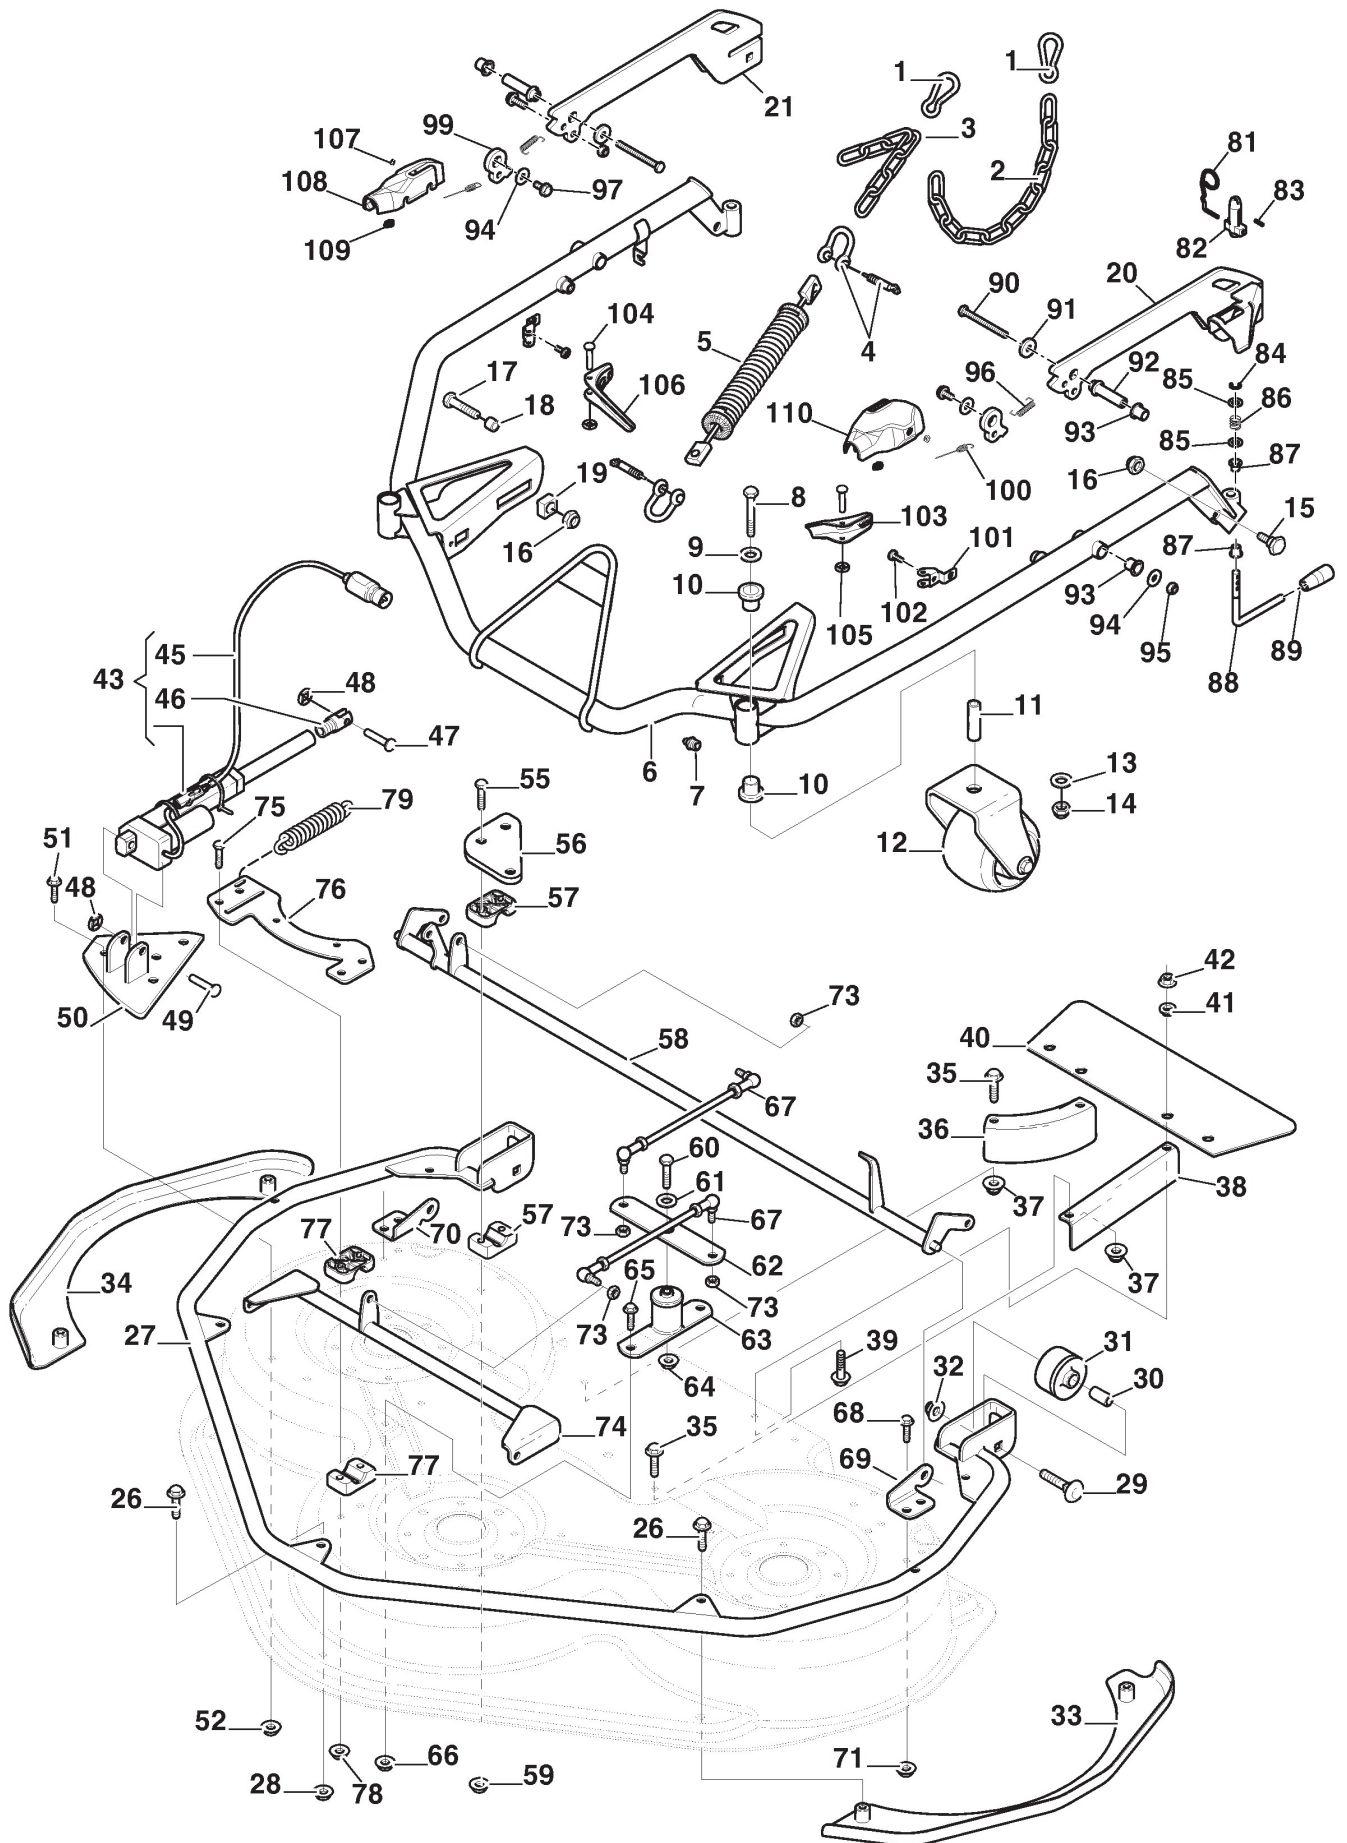

Reglage

Ref.nr.	Antal	Art.nr.	Beskrivning	Noteringar	Från	T.o.m.
1	2	1134-5528-01	Karbinhake			
2	1	1134-6368-03	Kedja	12 links		
3	1	1134-6368-02	Kedja	7 links		
4	2	1134-2629-01	Schackel			
5	1	1134-6365-02	Fjäder			
6	1	387869269/0	Ram			
7	2	112379511/0	Smörjnippel			
8	2	9997-1090-12	Skruv			
9	2	9699-0030-02	Bricka			
10	4	137038009/0	Bussning			
11	2	1134-5677-01	Distans			
12	2	1134-5884-01	Pivothjul			
13	2	9699-0030-02	Bricka			
14	2	112156602/0	Mutter			
15	2	1134-0240-01	Ansatskruv			
16	4	112155000/0	Mutter			
17	2	112793301/0	Skruv			
18	2	1134-5626-01	Distans			
19	2	1134-7595-01	Distans			
20	1	387773549/0	Fäste			
21	1	387773547/0	Fäste			
26	5	9959-0820-16	Skruv			
27	1	387869251/1	Skyddsram Kpl			
28	1	112154220/0	Mutter			
29	2	9897-1060-12	Skruv			
30	2	1134-0041-04	Bussning			
31	2	1134-3434-01	Rulle			
32	2	9739-1031-22	Mutter			
33	1	387603353/0	Slitskydd Kpl-Vä			
34	1	387603351/0	Slitskydd Kpl-Hö			
35	4	9959-0820-16	Skruv			
36	1	1134-5554-02	Ledskena Kpl-Böjd (Svart) 5-01			
37	4	112154220/0	Mutter			
38	1	1134-5553-02	Ledskena-Rak (Svart) 5-01			
39	2	9959-0820-16	Skruv			
40	1	1134-5885-01	Gummiskydd			
41	4	1134-4185-01	Ansatsbricka			
42	2	112154220/0	Mutter			
43	1	118001003/1	Ställdon			
45	1	387149300/0	Kabel (L835 Mm)	L = 835 mm		
46	1	1134-6373-01	Kolvstangsända			
47	1	9646-0098-22	Nit Kn 8X32			
48	2	112604899/0	Starlock			
49	1	9646-0105-22	Nit			
50	1	1134-5981-01	Fäste Kpl			
51	2	9959-0820-16	Skruv			
52	2	112154220/0	Mutter			
55	4	112691200/0	Skruv