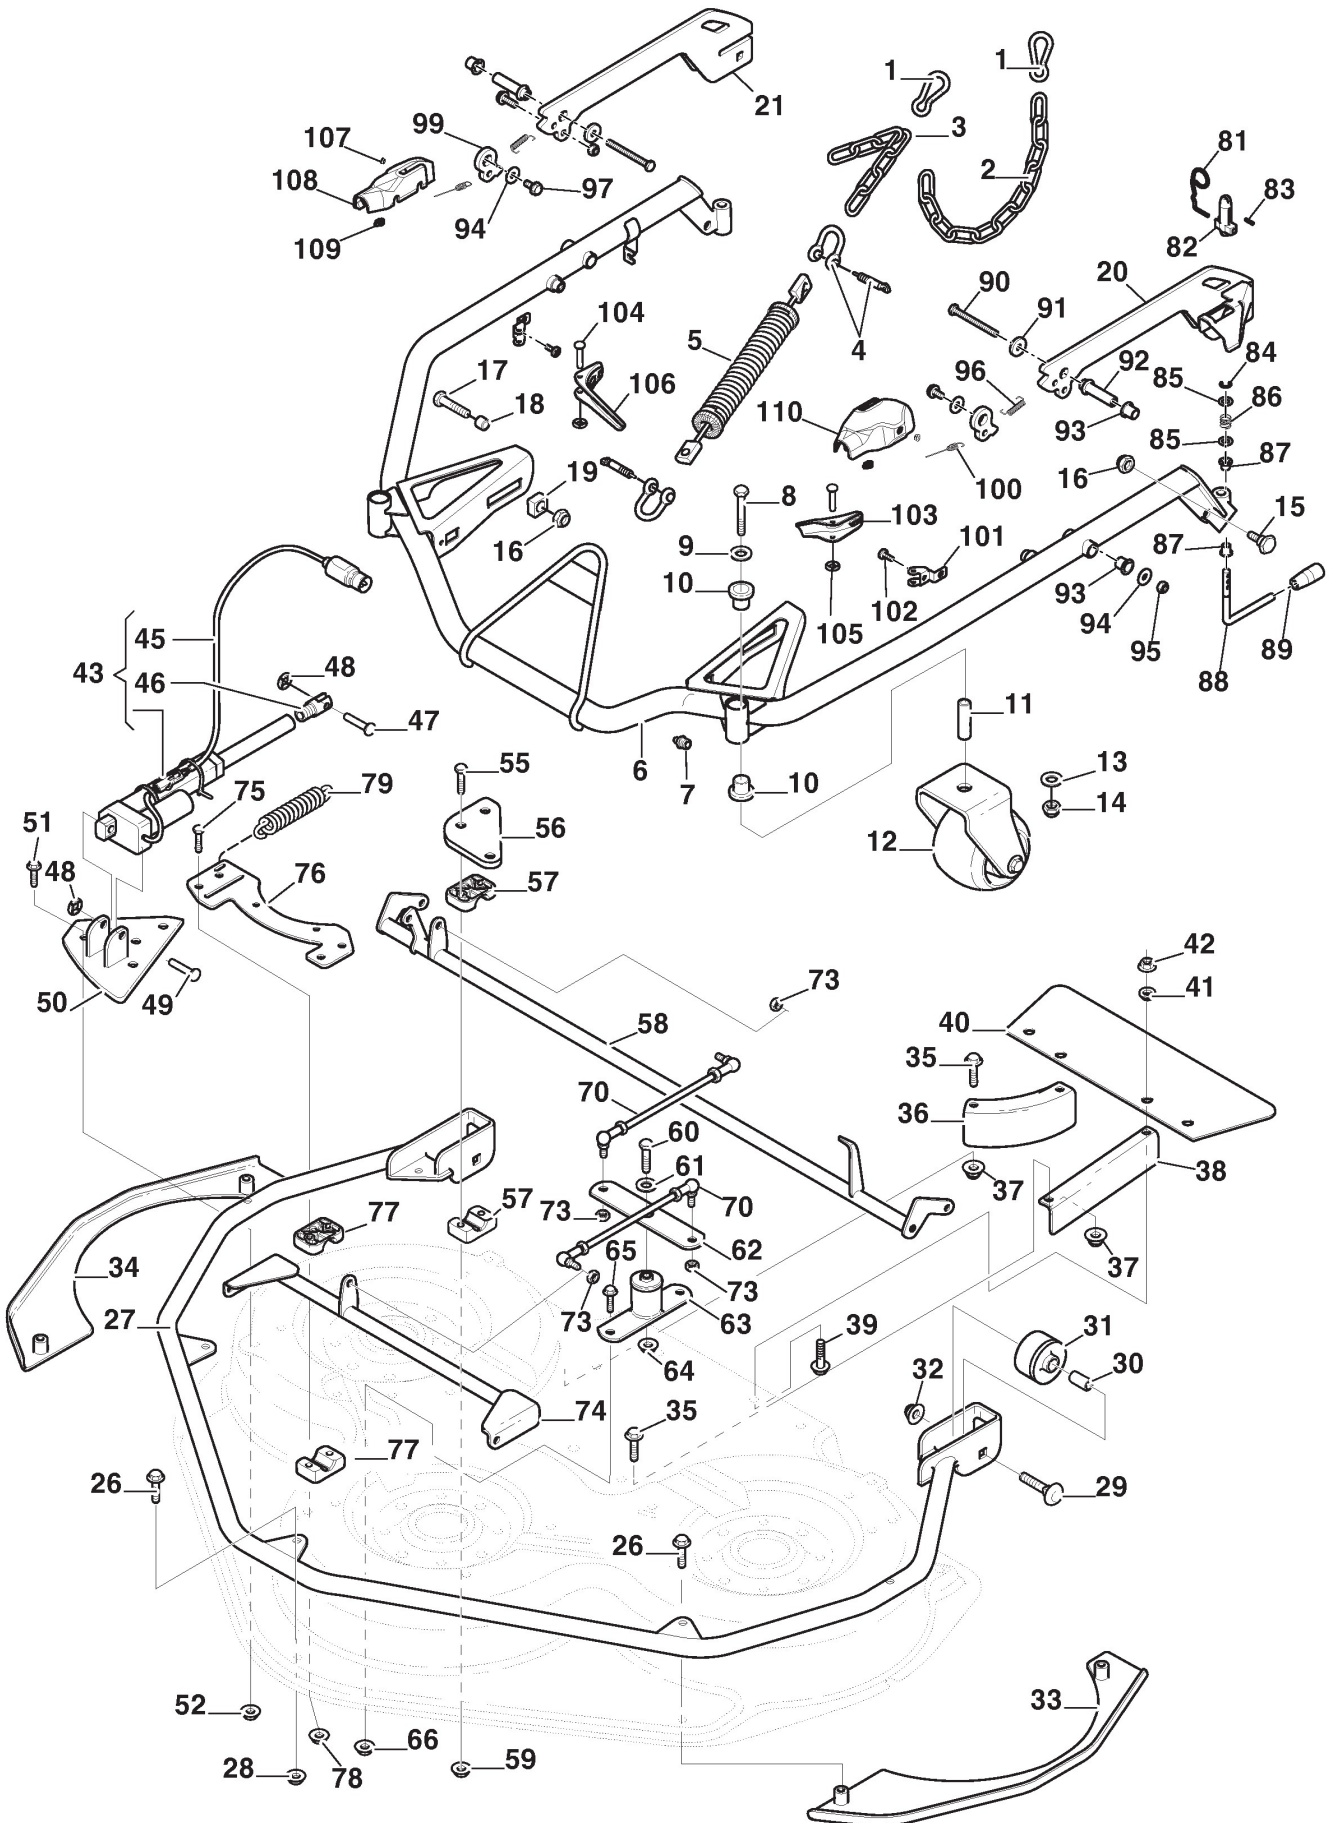

Reglage

Ref.nr.	Antal	Art.nr.	Beskrivning	Noteringar	Från	T.o.m.
56	2	1134-5471-01	Överfall-Bak			
57	4	1134-5469-01	Lagerhalva			
58	1	1134-7603-01	Bakaxel Kpl (1-00)			
59	4	112154220/0	Mutter			
60	1	9997-0880-16	Skruv			
61	1	1134-5127-01	Bricka			
62	1	1134-5855-01	Länkarm			
63	1	387204001/0	Pivotfäste			
64	1	112154220/0	Mutter			
65	2	9959-0820-16	Skruv			
66	2	112154220/0	Mutter			
70	2	387000312/0	Tryckstang			
73	4	112155000/0	Mutter			
74	1	387000151/0	Framaxel Kpl			
75	4	112691200/0	Skruv			
76	1	337546673/0	Överfall-Fram			
77	4	1134-5469-01	Lagerhalva			
78	4	112154220/0	Mutter			
79	1	1134-5847-01	Fjäder			
81	2	137430114/0	Fjäderklämma			
82	2	137510327/1	Stift			
82	2	137510327/2	Stift		From S/N 000145110	
83	2	112642450/0	Stift			
84	2	112000955/0	Lasring			
85	4	325670008/1	Bricka			
86	2	122430210/0	Fjäder			
87	4	325038009/0	Bussning			
88	2	137315013/0	Inställningsspak			
89	2	137394204/0	Knopp			
90	2	112692050/0	Skruv			
91	2	125670007/0	Bricka			
92	2	137510325/0	Stift			
93	4	137038011/0	Bussning			
94	4	112523060/0	Bricka			
95	2	112155000/0	Mutter			
96	2	137430113/0	Fjäder			
97	2	112800815/0	Skruv			
99	2	337022755/0	Krok			Till S/N 100145110
99	2	337022757/0	Spike		From S/N 19JA1FMC 000323	
100	2	187000213/0	Cable			Till S/N 100145110
100	2	187000221/0	Cable		From S/N 19JA1FMC 000323	
101	2	337785055/0	Faste			
102	2	9893-0616-16	Skruv			
103	1	337315011/0	Arm			
104	2	112400031/0	Stift			
105	2	112604897/0	Bricka			
106	1	337315010/0	Arm			
107	2	337120284/0	Plugg