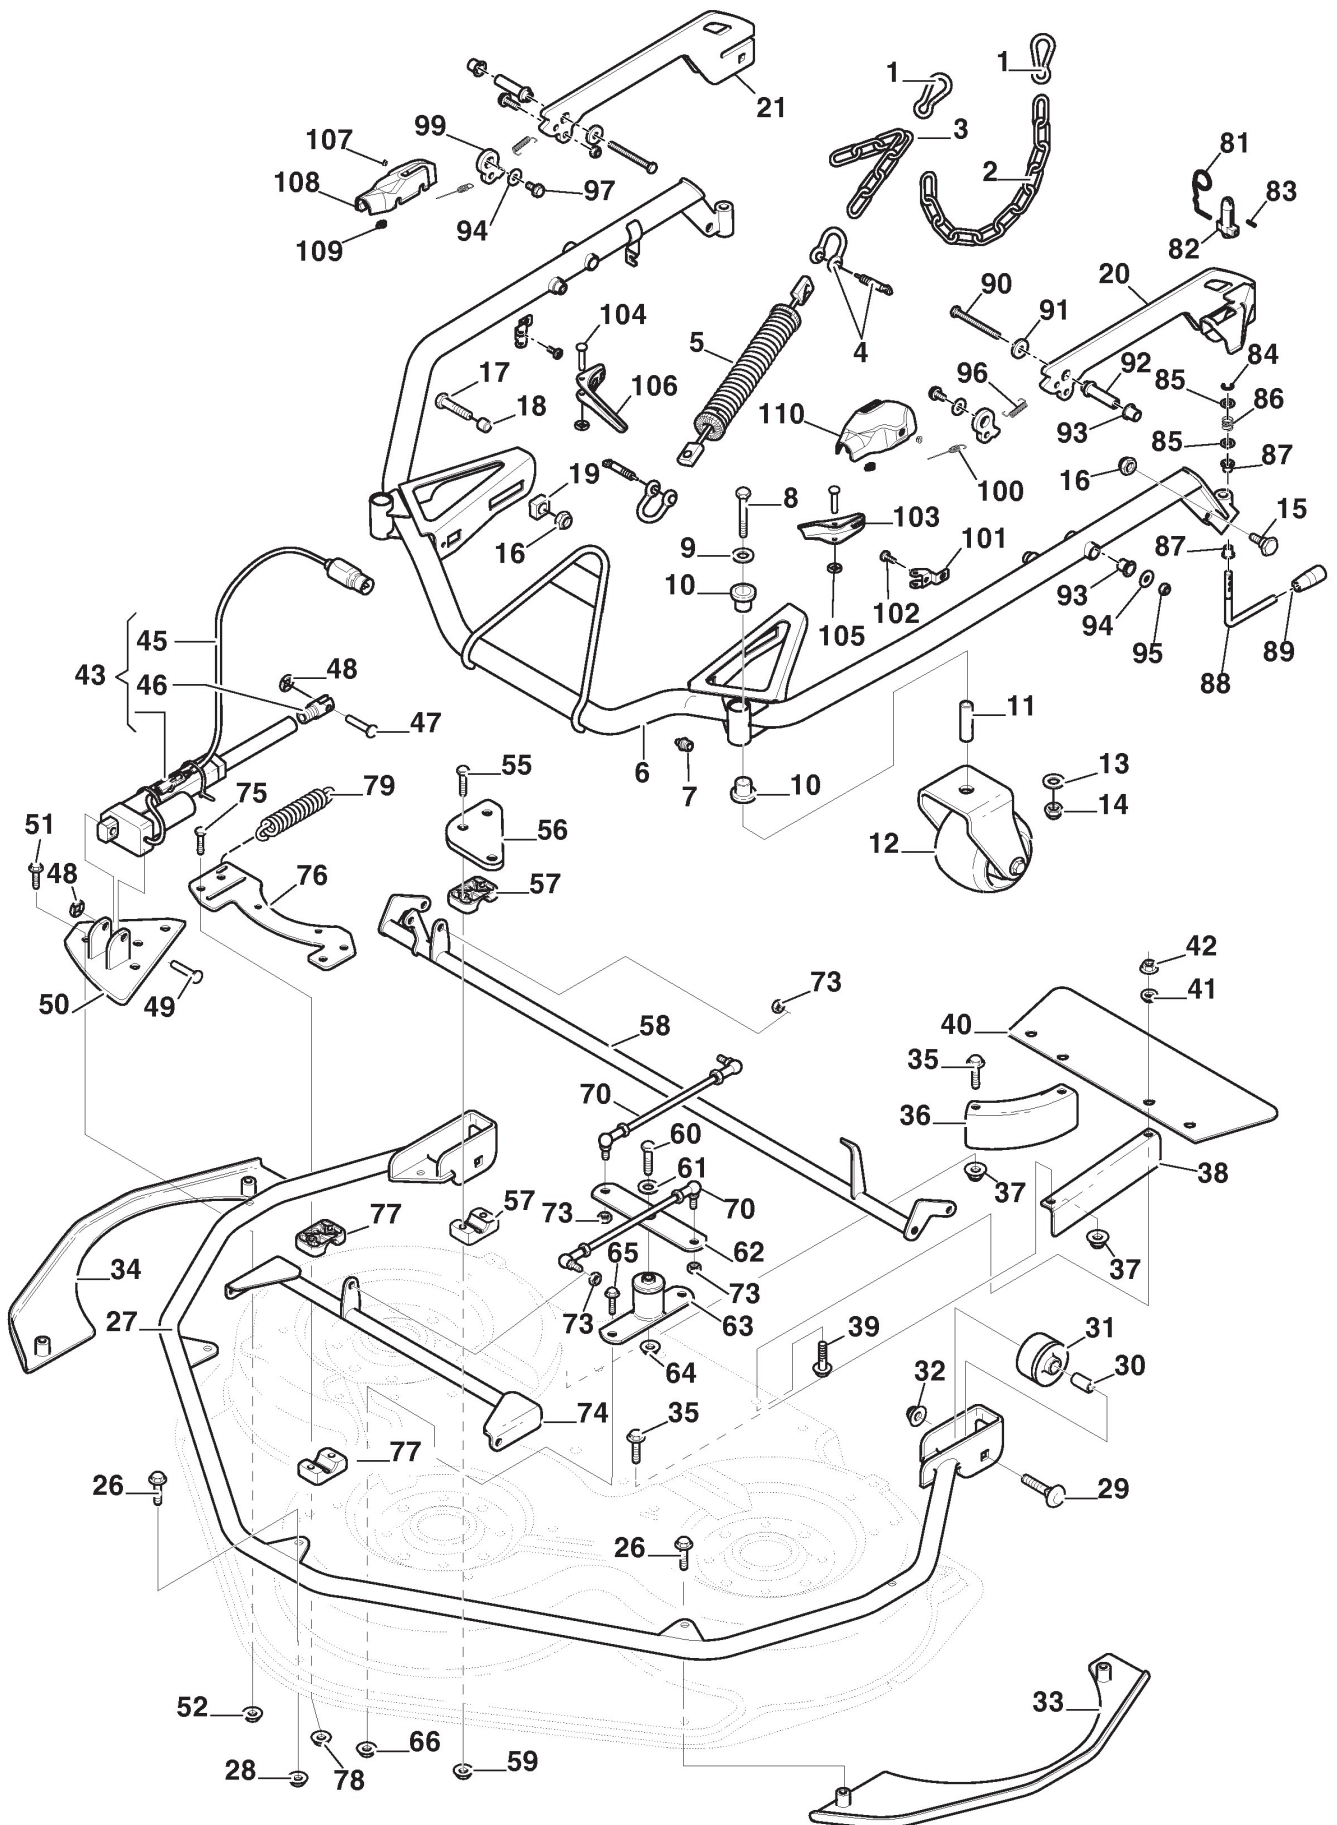

Reglage

Ref.nr.	Antal	Art.nr.	Beskrivning	Noteringar	Från	T.o.m.
1	2	1134-5528-01	Karbinhake			
2	1	1134-6368-03	Kedja	12 links		
3	1	1134-6368-02	Kedja	7 links		
4	2	1134-2629-01	Schackel			
5	1	1134-6365-02	Fjäder			
6	1	387869269/0	Ram			
7	2	112379511/0	Smörjnippel			
8	2	9997-1090-12	Skruv			
9	2	9699-0030-02	Bricka			
10	4	137038009/0	Bussning			
11	2	1134-5677-01	Distans			
12	2	1134-5884-01	Pivothjul			
13	2	9699-0030-02	Bricka			
14	2	112156602/0	Mutter			
15	2	1134-0240-01	Ansatskruv			
16	4	112155000/0	Mutter			
17	2	112793301/0	Skruv			
18	2	1134-5626-01	Distans			
19	2	1134-7595-01	Distans			
20	1	387773549/0	Fäste			
21	1	387773547/0	Fäste			
26	5	9959-0820-16	Skruv			
27	1	387869253/0	Skyddsram Kpl			
28	1	112154220/0	Mutter			
29	2	9897-1060-12	Skruv			
30	2	1134-0041-04	Bussning			
31	2	1134-3434-01	Rulle			
32	2	9739-1031-22	Mutter			
33	1	387603357/0	Slitskydd Kpl-Vä			
34	1	387603355/0	Slitskydd Kpl-Hö			
35	4	9959-0820-16	Skruv			
36	1	1134-5970-01	Ledskena Kpl (Böjd) 5-01			
37	4	112154220/0	Mutter			
38	1	1134-5553-02	Ledskena-Rak (Svart) 5-01			
39	2	9959-0820-16	Skruv			
40	1	1134-5885-01	Gummiskydd			
41	4	1134-4185-01	Ansatsbricka			
42	2	112154220/0	Mutter			
43	1	118001003/1	Ställdon			
45	1	387149300/0	Kabel (L835 Mm)	L = 835 mm		
46	1	1134-6373-01	Kolvstangsända			
47	1	9646-0098-22	Nit Kn 8X32			
48	2	112604899/0	Starlock			
49	1	9646-0105-22	Nit			
50	1	1134-5981-01	Fäste Kpl			
51	2	9959-0820-16	Skruv			
52	2	112154220/0	Mutter			
55	4	112691200/0	Skruv