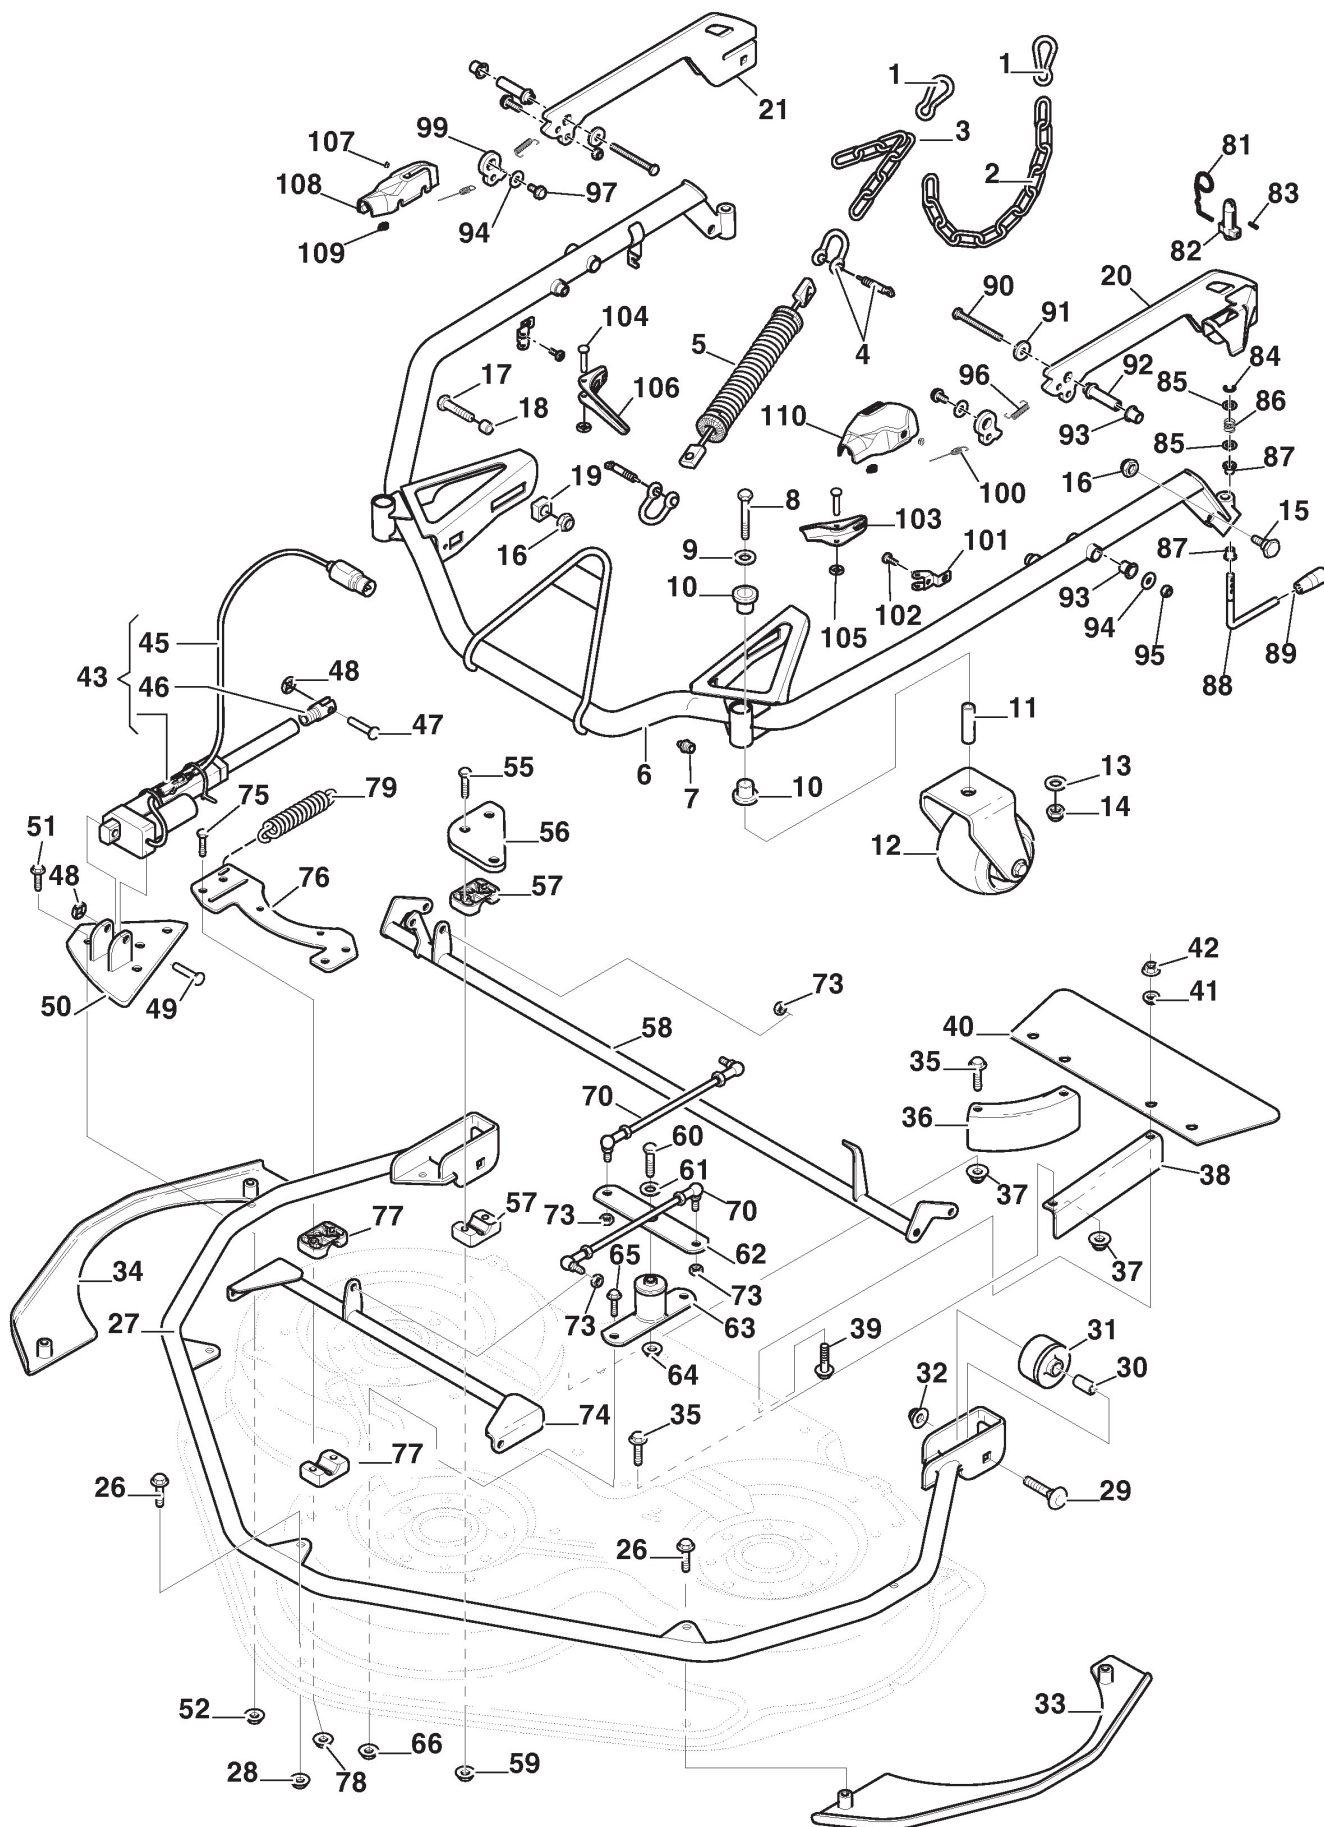

Reglage

Ref.nr.	Antal	Art.nr.	Beskrivning	Noteringar	Från	T.o.m.
56	2	1134-5471-01	Överfall-Bak			
57	4	1134-5469-01	Lagerhalva			
58	1	1134-7603-01	Bakaxel Kpl (1-00)			
59	4	112154220/0	Mutter			
60	1	9997-0880-16	Skruv			
61	1	1134-5127-01	Bricka			
62	1	1134-5855-01	Länkarm			
63	1	387204001/0	Pivotfäste			
64	1	112154220/0	Mutter			
65	2	9959-0820-16	Skruv			
66	2	112154220/0	Mutter			
70	2	387000312/0	Tryckstang			
73	4	112155000/0	Mutter			
74	1	387000151/0	Framaxel Kpl			
75	4	112691200/0	Skruv			
76	1	337546673/0	Överfall-Fram			
77	4	1134-5469-01	Lagerhalva			
78	4	112154220/0	Mutter			
79	1	1134-5847-01	Fjäder			
81	2	137430114/0	Fjäderklämma			
82	2	137510327/1	Stift			
82	2	137510327/2	Stift		From S/N 000145110	
83	2	112642450/0	Stift			
84	2	112000955/0	Lasring			
85	4	325670008/1	Bricka			
86	2	122430210/0	Fjäder			
87	4	325038009/0	Bussning			
88	2	137315013/0	Inställningsspak			
89	2	137394204/0	Knopp			
90	2	112692050/0	Skruv			
91	2	125670007/0	Bricka			
92	2	137510325/0	Stift			
93	4	137038011/0	Bussning			
94	4	112523060/0	Bricka			
95	2	112155000/0	Mutter			
96	2	137430113/0	Fjäder			
97	2	112800815/0	Skruv			
99	2	337022755/0	Krok			Till S/N 100145110
99	2	337022757/0	Spike		From S/N 19JA1FMC 000323	
100	2	187000213/0	Cable			Till S/N 100145110
100	2	187000221/0	Cable		From S/N 19JA1FMC 000323	
101	2	337785055/0	Faste			
102	2	9893-0616-16	Skruv			
103	1	337315011/0	Arm			
104	2	112400031/0	Stift			
105	2	112604897/0	Bricka			
106	1	337315010/0	Arm			
107	2	337120284/0	Plugg