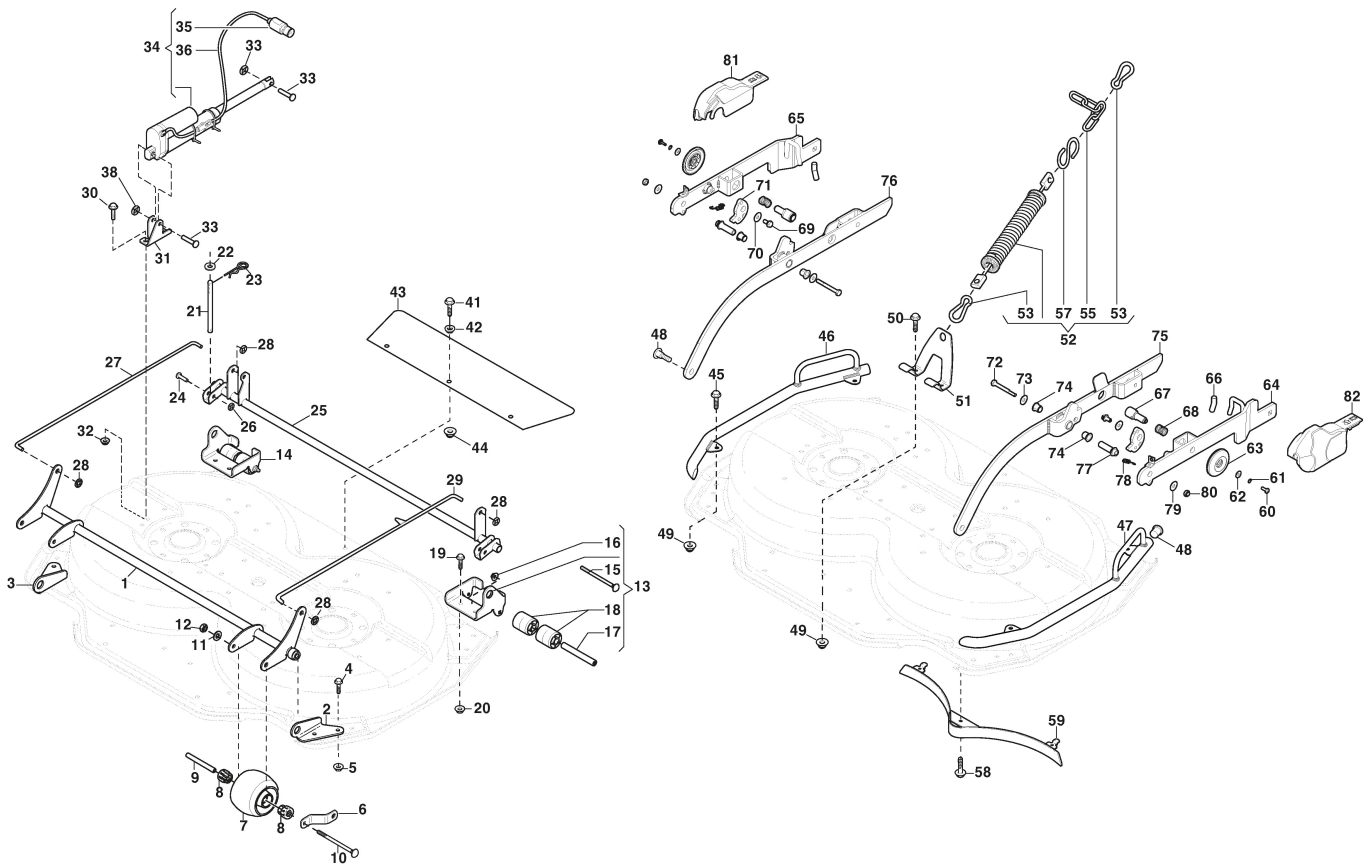

Reglage

Ref.nr.	Antal	Art.nr.	Beskrivning	Noteringar	Från	T.o.m.
1	1	1134-6275-01	Framaxel-Gul (1-00)			
2	1	1134-6215-01	Fäste Fram-Vä (Gul)			
3	1	1134-6215-02	Fäste Fram-Hö (Gul)			
4	4	112800815/0	Skruv			
5	4	112154220/0	Mutter			
6	2	387318275/0	Avbärare-Gra			
7	2	1134-4284-01	Hjul			
8	4	1134-4319-01	Lager			
9	2	1134-4318-01	Hjulaxel			
10	2	9897-0813-02	Skruv			
11	2	9699-0028-02	Bricka			
12	2	112155000/0	Mutter			
13	1	1134-6282-01	Rulle-vä, m-fäste			
14	1	1134-6282-02	Rulle-hö, m-fäste			
15	2	9897-0813-02	Skruv			
16	2	9739-0831-22	Mutter			
17	2	1134-4318-01	Hjulaxel			
18	1	1134-9126-01	Stödrullar	Sats 2 st/kit of 2		
19	4	112800815/0	Skruv			
20	4	112154220/0	Mutter			
21	2	1134-6198-01	Sprint			
22	2	9699-0104-02	Bricka			
23	2	9598-2001-02	Harnalssprint (Hns 4 Dubbel)			
24	2	9646-0098-22	Nit Kn 8X32			
25	1	1134-6197-01	Bakaxel-Gul (1-00)			
26	2	112604899/0	Starlock			
27	1	1134-6246-01	Tryckstang-Hö			
28	4	112604903/0	Bricka			
29	1	387000319/0	Tryckstang-Vä		From S/N 19JA1FMC 000299	
30	2	112800815/0	Skruv			
31	1	1134-6192-01	Fäste			
32	2	112154220/0	Mutter			
33	2	9646-0098-22	Nit Kn 8X32			
34	1	118001004/1	Ställdon			
35	1	1134-6182-01	Hankontakt			
36	1	387149301/0	Kabel (L485 Mm)			
38	2	112604899/0	Starlock			
41	3	112800815/0	Skruv			
42	3	1134-4185-01	Ansatsbricka			
43	1	1134-6281-03	Gummiskydd			
44	3	112154220/0	Mutter			
45	4	112800815/0	Skruv			
46	1	387869541/0	Sidoskydd-Gra 105C		From S/N 19JA1FMC 000299	
47	1	387869543/0	Sidoskydd-Gra 105C			
48	4	9403-0025-80	ÄndPlugg-Gra (lkp 25-21 G)			
49	6	112154220/0	Mutter			
50	2	112800815/0	Skruv			
51	1	387773535/0	Lyffäste-Gra