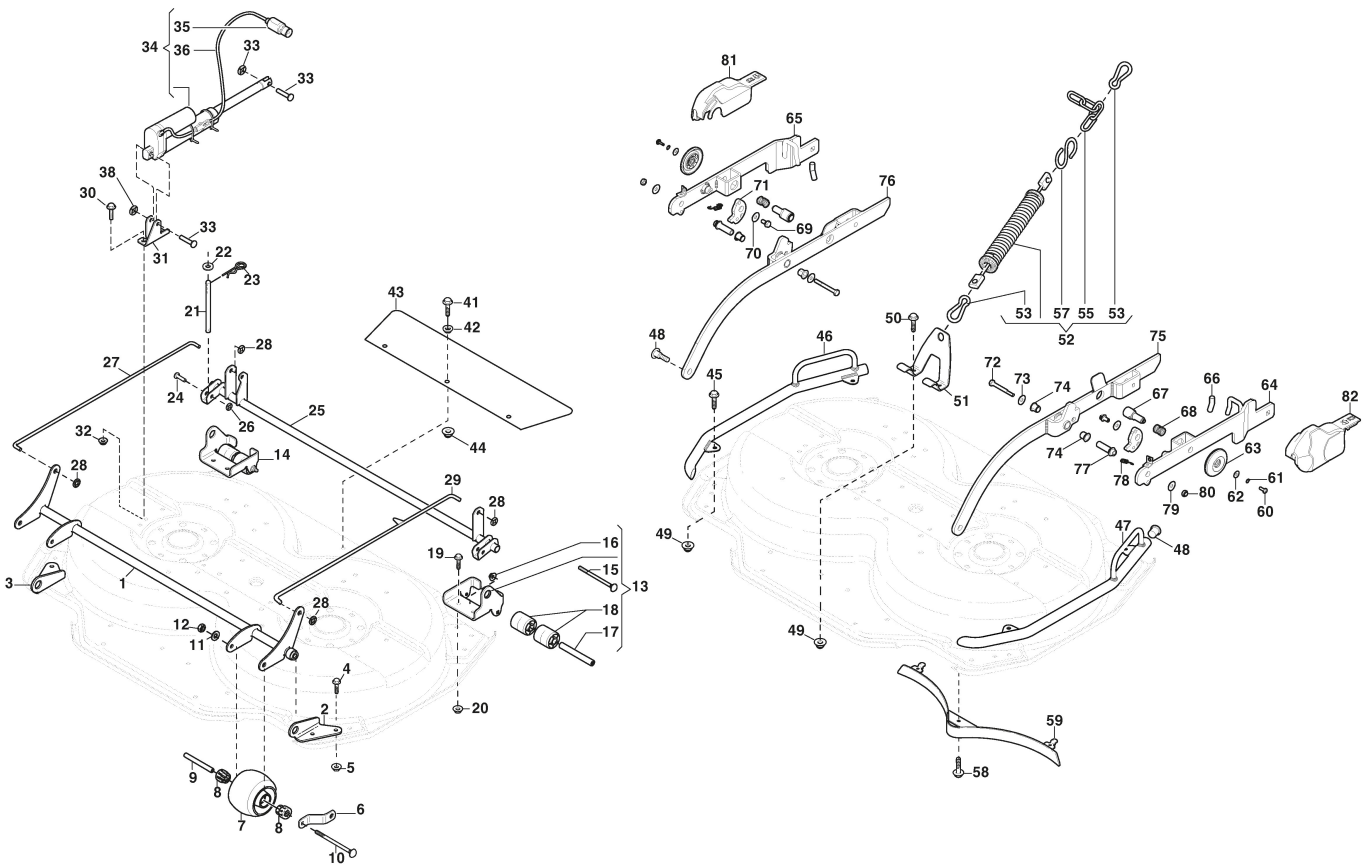

Reglage

Ref.nr.	Antal	Art.nr.	Beskrivning	Noteringar	Från	T.o.m.
52	1	387432006/0	Lyftfjäder Kpl			
53	2	1134-5528-01	Karbinhake			
55	1	1134-6368-01	Kedja			
57	1	1134-4623-01	Ess-Krok			
58	1	9959-0820-16	Skruv			
59	1	1134-6231-01	KombiPlugg 105C			
60	2	112727802/0	Skruv			
61	2	112582101/0	Lasbricka			
62	2	112523040/0	Bricka			
63	2	337394207/0	Knopp			
64	1	387773573/0	Clamp			
65	1	387773571/0	Clamp			
67	2	137510306/0	Stift			
68	2	137430104/0	Fjäder			
69	2	112800815/0	Skruv			
70	2	112523060/0	Bricka			
71	2	337022757/0	Spike		From S/N 19JA1FMC 000323	
72	2	112691600/0	Skruv			
73	2	112523060/0	Bricka			
74	4	137038011/0	Bussning			
75	1	387106291/0	Aggregatsarm Kpl-Vä		From S/N 19JA1FMC 000299	
76	1	387106289/0	Aggregatsarm Kpl-Hö		From S/N 19JA1FMC 000299	
77	2	137510334/0	Stift			
78	2	137430113/0	Fjäder			
79	2	112523060/0	Bricka			
80	2	112155000/0	Mutter			
81	1	337600049/0	Skydd			
82	1	337600050/0	Skydd