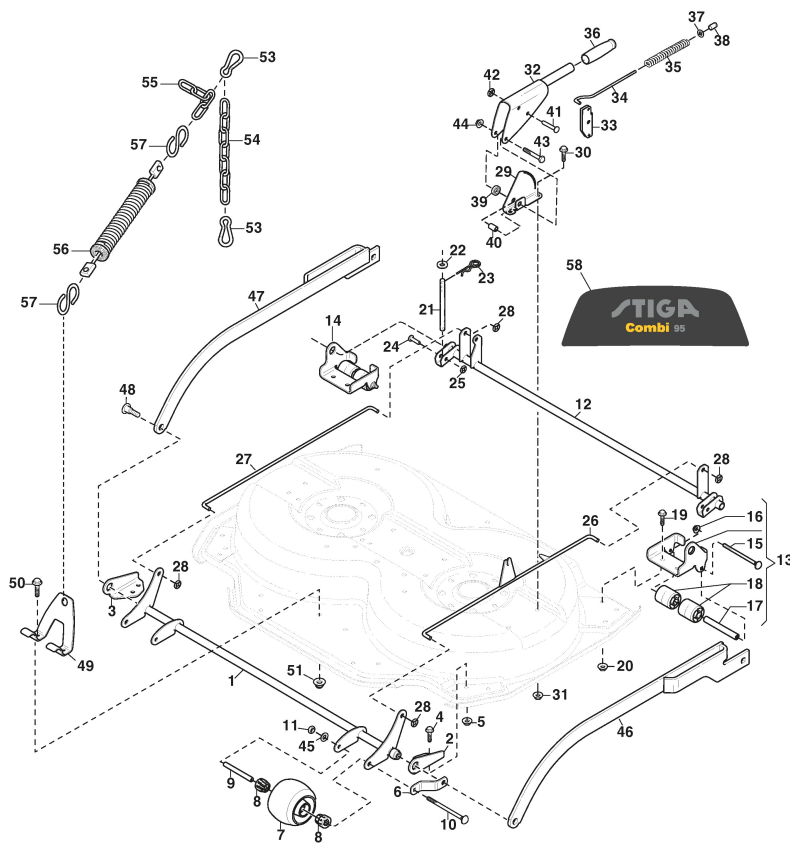

Reglage

Ref.nr.	Antal	Art.nr.	Beskrivning	Noteringar	Från	T.o.m.
49	1	387773535/1	Lyftfäste-Gra			
50	2	112800815/0	Skruv			
51	2	112154220/0	Mutter			
53	2	1134-5528-01	Karbinhake			
54	1	1134-6368-02	Kedja	7 links		
55	1	1134-6368-01	Kedja	4 links		
57	2	1134-4623-01	Ess-Krok			
58	1	114368549/1	Dekal Combi 95