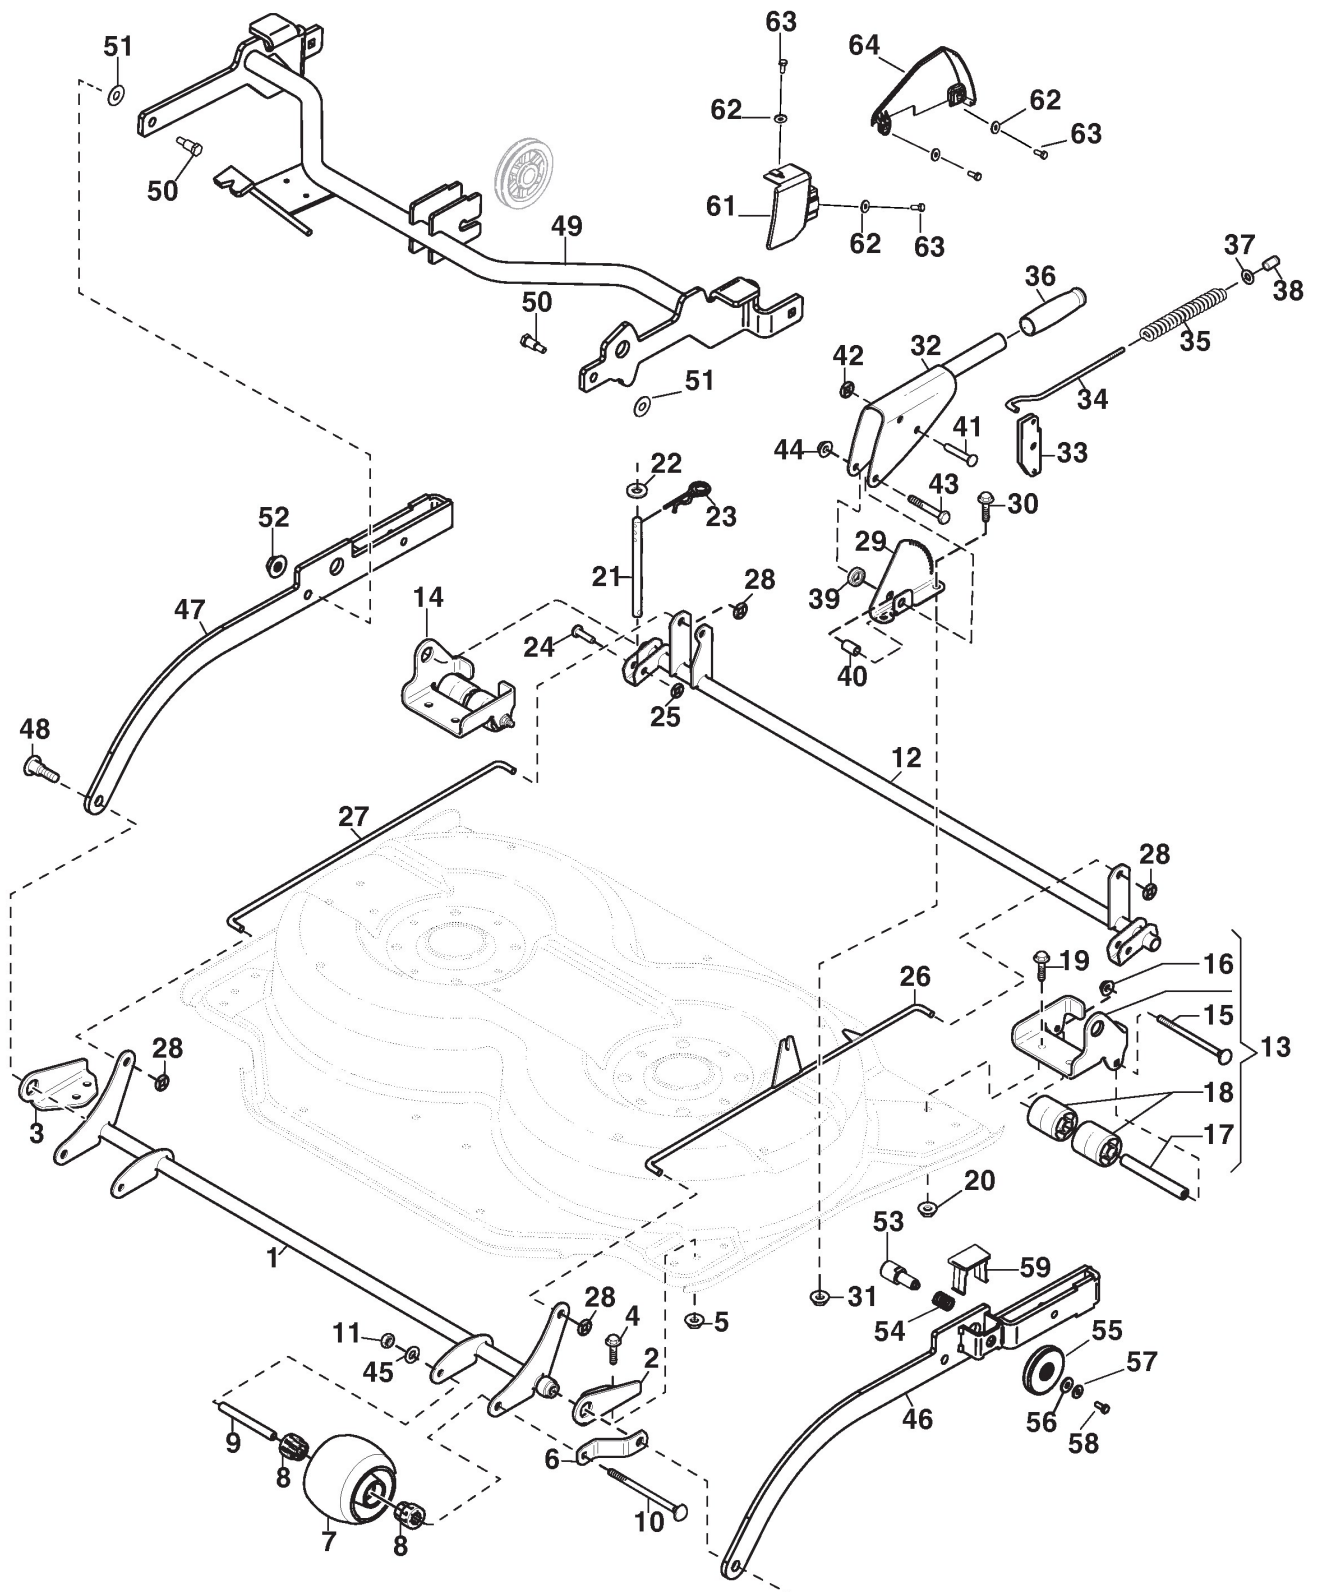

Reglage

Ref.nr.	Antal	Art.nr.	Beskrivning	Noteringar	Från	T.o.m.
1	1	1134-6275-01	Framaxel-Gul (1-00)			
2	1	1134-6214-01	Fäste Fram-Vä (Gul)			
3	1	1134-6214-02	Fäste Fram-Hö (Gul)			
4	4	112800815/0	Skruv			
5	4	112154220/0	Mutter			
6	2	387318275/0	Avbärare-Gra			
7	2	1134-4284-01	Hjul			
8	4	1134-4319-01	Lager			
9	2	1134-4318-01	Hjulaxel			
10	2	9897-0813-02	Skruv			
11	2	112155000/0	Mutter			
12	1	1134-6197-01	Bakaxel-Gul (1-00)			
13	1	1134-6282-01	Rulle-vä, m-fäste			
14	1	1134-6282-02	Rulle-hö, m-fäste			
15	1	9897-0813-02	Skruv			
16	1	112154220/0	Mutter			
17	1	1134-4318-01	Hjulaxel			
18	1	1134-9126-01	Stödrullar	Sats 2 st/kit of 2		
19	4	112800815/0	Skruv			
20	4	112154220/0	Mutter			
21	2	137510321/0	Stift			
22	2	9699-0104-02	Bricka			
23	2	9598-2001-02	Harnalssprint (Hns 4 Dubbel)			
24	2	9646-0098-22	Nit Kn 8X32			
25	2	112604899/0	Starlock			
26	1	387000309/0	Tryckstang-Vä			
27	1	137033105/0	Tryckstang-Hö			
28	4	112604903/0	Bricka			
29	1	1137-0259-01	Höjdinställningssegment			
30	2	112800815/0	Skruv			
31	2	112154220/0	Mutter			
32	1	387318273/0	Höjdinställn.Spak-Gra			
33	1	1134-6254-01	Spärr Kpl			
34	1	1134-5444-01	Tryckstang			
35	1	1134-5445-01	Fjäder			
36	1	1134-5503-01	Handtag			
37	1	9699-0087-02	Bricka			
38	1	1134-3051-01	Lasratt			
39	1	1134-6286-03	Distans			
40	1	1134-1565-16	Distans			
41	2	9646-0105-22	Nit			
42	2	9672-0006-02	Starlock			
43	1	112691400/0	Skruv			
44	1	112155000/0	Mutter			
45	2	9699-0028-02	Bricka			
46	1	387785233/0	Aggregatsarm-Vä Gra			
47	1	387106279/0	Aggregatsarm Kpl-Hö Gra			
48	2	1134-6279-01	Ansattsskruv