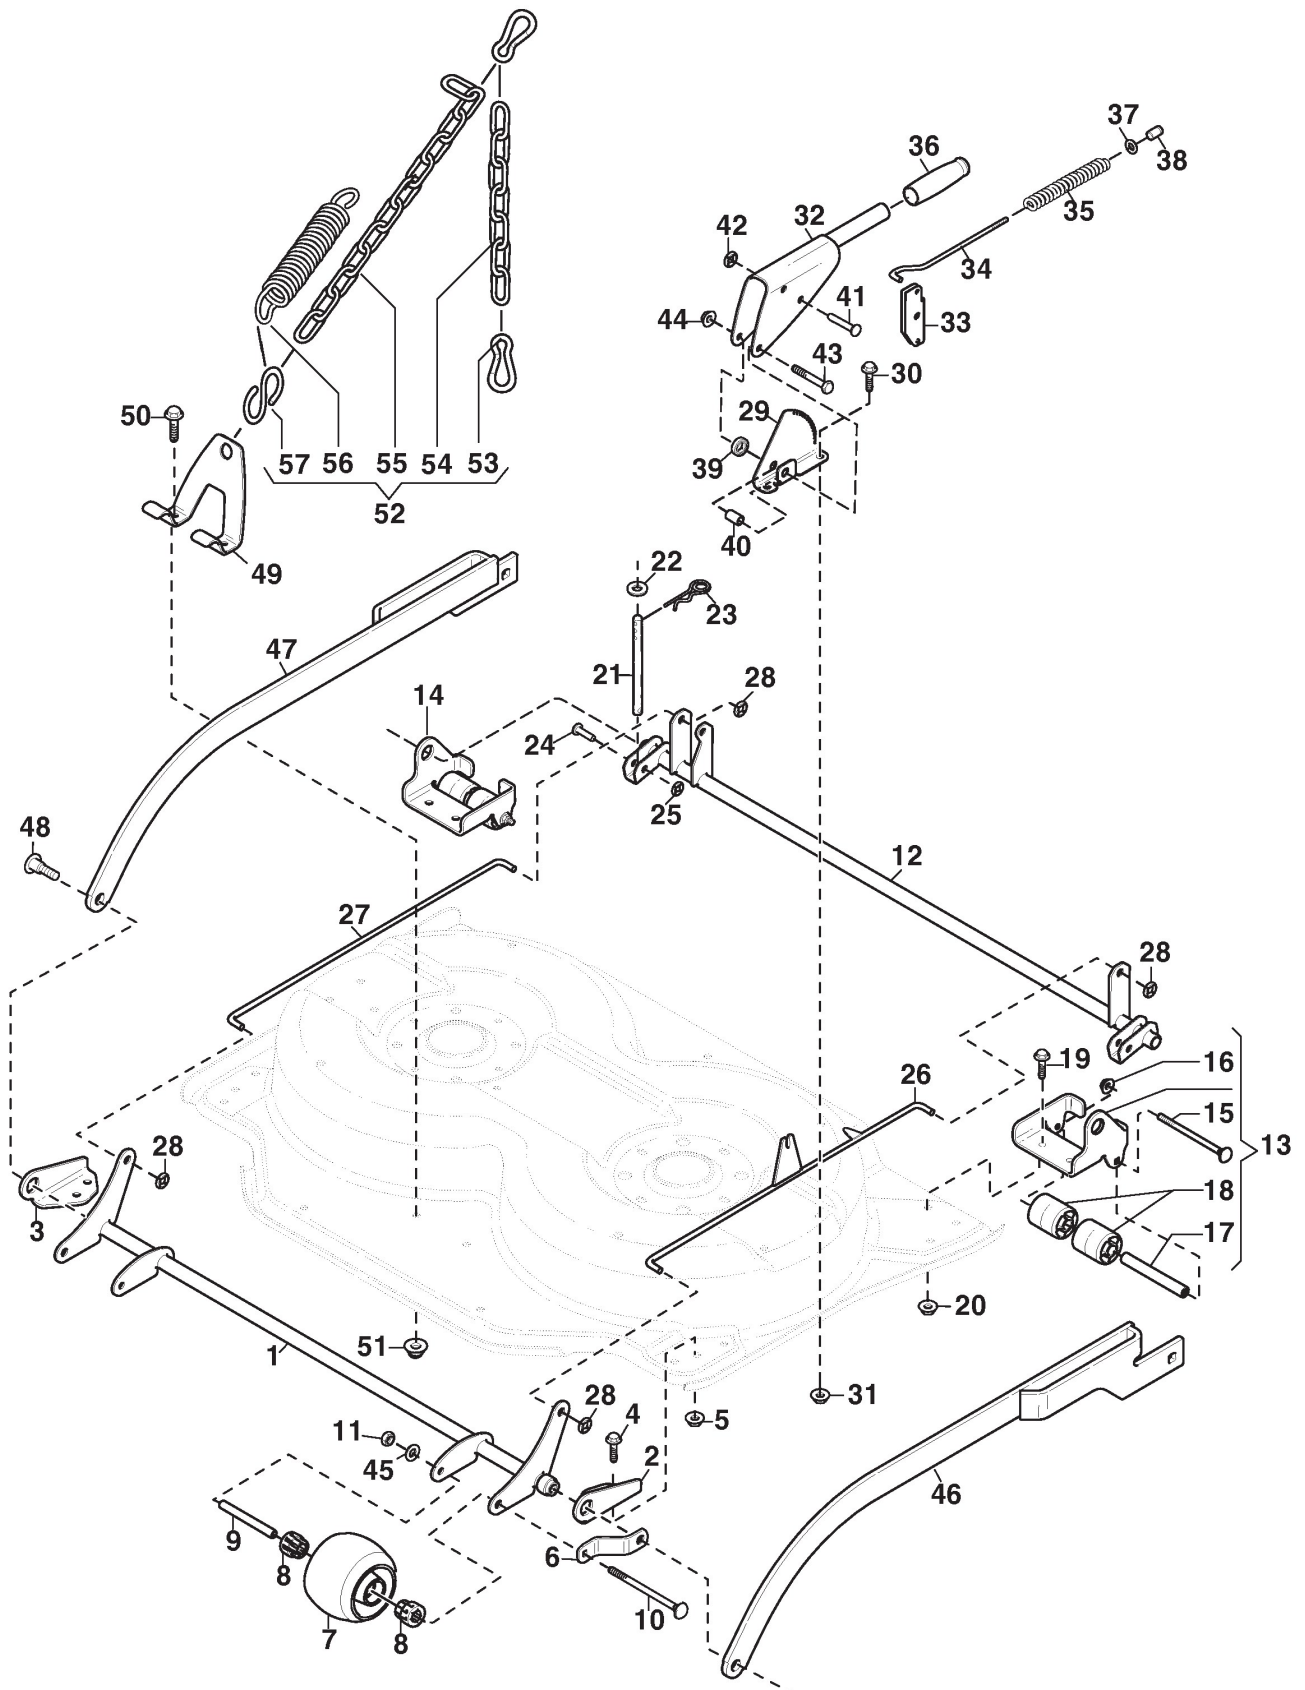

Reglage

Ref.nr.	Antal	Art.nr.	Beskrivning	Noteringar	Från	T.o.m.
1	1	1134-6275-01	Framaxel-Gul (1-00)			
2	1	1134-6214-01	Fäste Fram-Vä (Gul)			
3	1	1134-6214-02	Fäste Fram-Hö (Gul)			
4	4	112800815/0	Skruv			
5	4	112154220/0	Mutter			
6	2	387318275/0	Avbärare-Gra			
7	2	1134-4284-01	Hjul			
8	4	1134-4319-01	Lager			
9	2	1134-4318-01	Hjulaxel			
10	2	9897-0813-02	Skruv			
11	2	112155000/0	Mutter			
12	1	1134-6197-01	Bakaxel-Gul (1-00)			
13	1	1134-6282-01	Rulle-vä, m-fäste			
14	1	1134-6282-02	Rulle-hö, m-fäste			
15	1	9897-0813-02	Skruv			
16	1	112154220/0	Mutter			
17	1	1134-4318-01	Hjulaxel			
18	1	1134-9126-01	Stödrullar	Sats 2 st/kit of 2		
19	4	112800815/0	Skruv			
20	4	112154220/0	Mutter			
21	2	1134-6198-01	Sprint			
22	2	9699-0104-02	Bricka			
23	2	9598-2001-02	Harnalssprint (Hns 4 Dubbel)			
24	2	9646-0098-22	Nit Kn 8X32			
25	2	112604899/0	Starlock			
26	1	1134-6249-03	Tryckstang-Vä			
27	1	1134-6246-03	Tryckstang-Hö			
28	4	112604903/0	Bricka			
29	1	1137-0259-01	Höjdinställningssegment			
30	2	112800815/0	Skruv			
31	2	112154220/0	Mutter			
32	1	387318273/0	Höjdinställn.Spak-Gra			
33	1	1134-6254-01	Spärr Kpl			
34	1	1134-5444-01	Tryckstang			
35	1	1134-5445-01	Fjäder			
36	1	1134-5503-01	Handtag			
37	1	9699-0087-02	Bricka			
38	1	1134-3051-01	Lasratt			
39	1	1134-6286-03	Distans			
40	1	1134-1565-16	Distans			
41	2	9646-0105-22	Nit			
42	2	9672-0006-02	Starlock			
43	1	112691400/0	Skruv			
44	1	112155000/0	Mutter			
45	2	9699-0028-02	Bricka			
46	1	387106277/0	Aggregatsarm Kpl-Vä			
47	1	387106275/0	Aggregatsarm Kpl-Hö			
48	2	1134-6279-01	Ansattsskruv