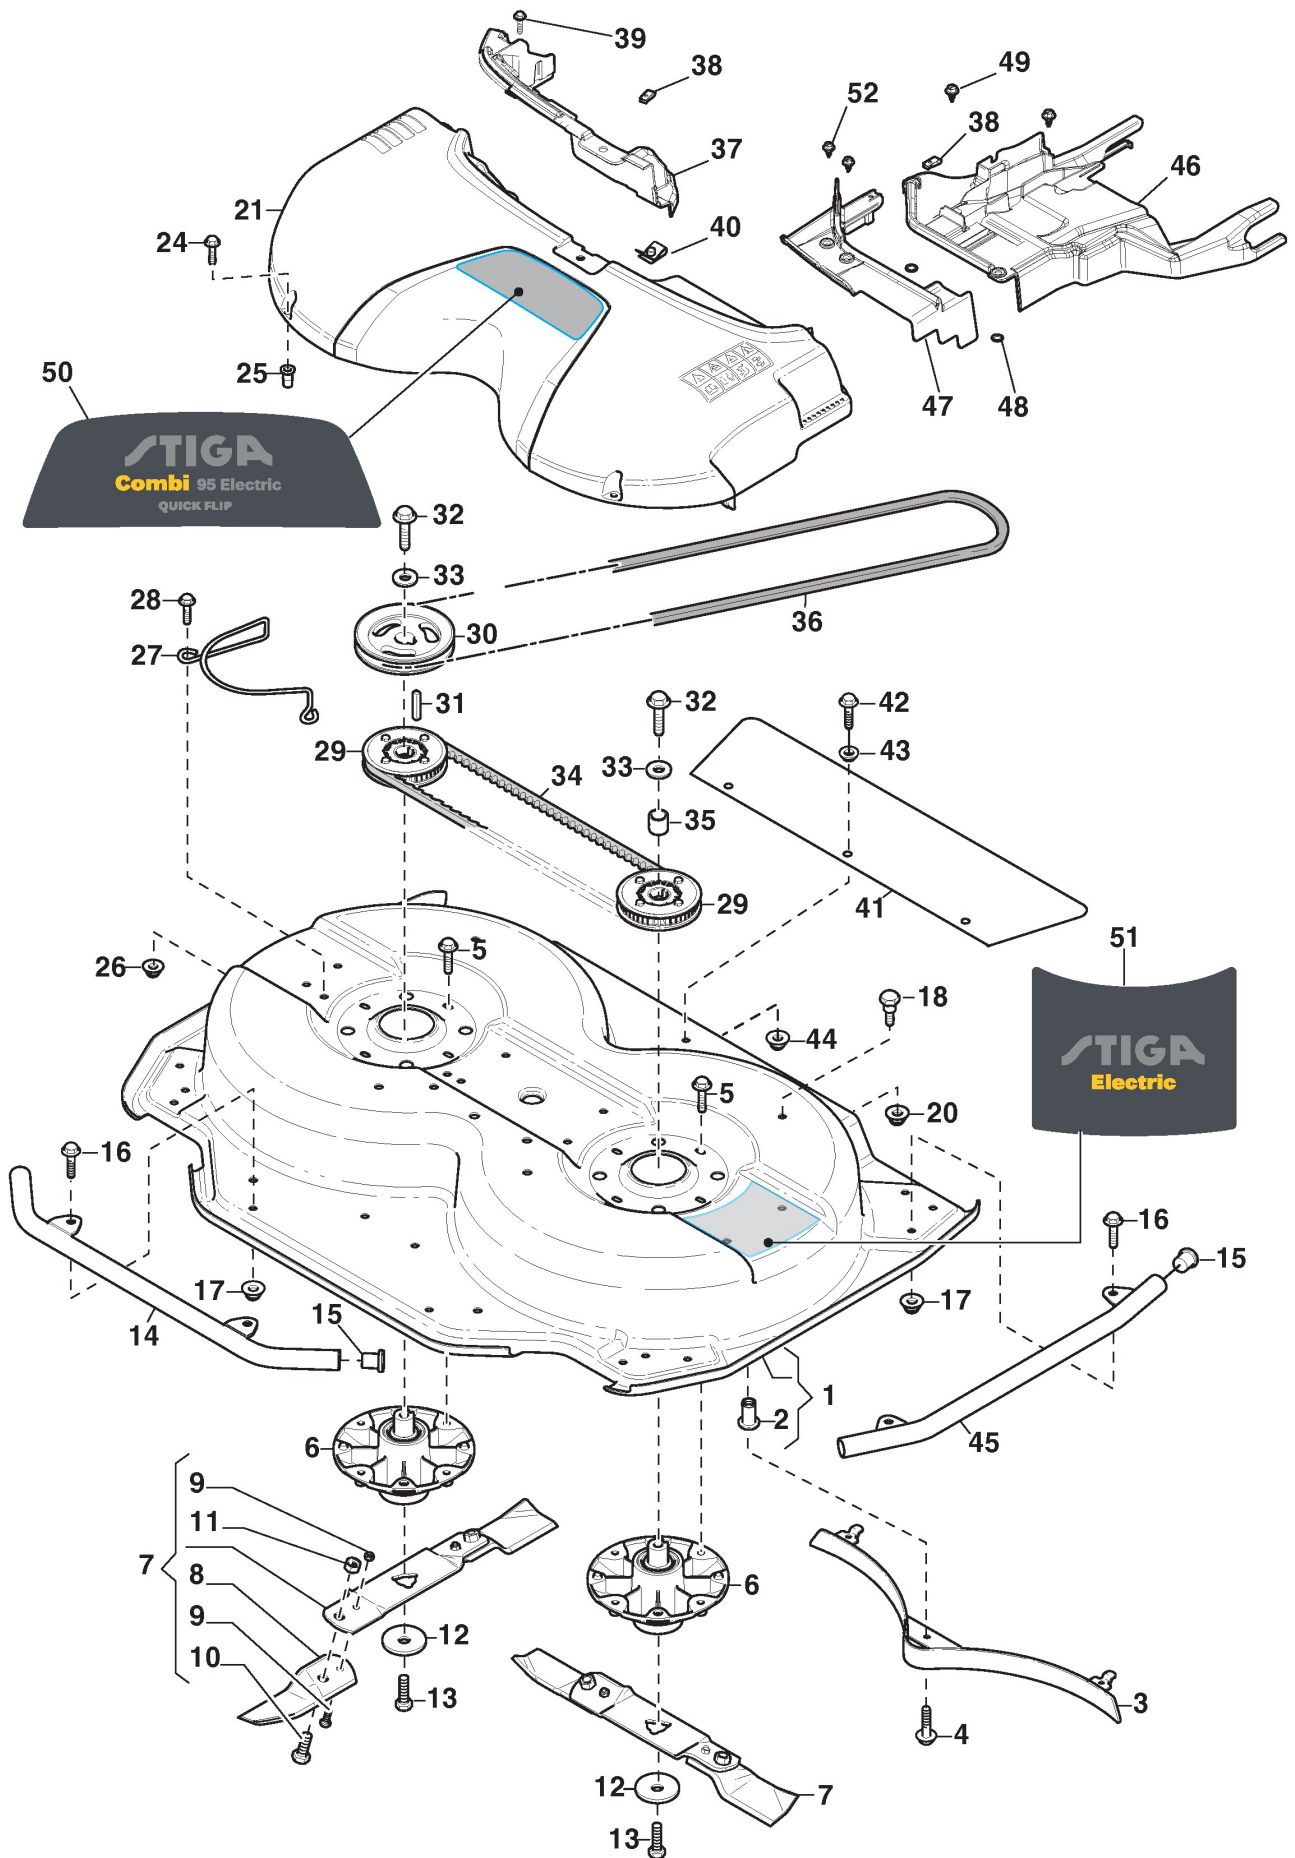

Transmission Knivar

Ref.nr.	Antal	Art.nr.	Beskrivning	Noteringar	Från	T.o.m.
1	1	387561501/0	Kapa-Gul 95C			
2	3	1134-5595-01	Blindnitmutter			
3	1	1134-6229-01	KombiPlugg 95C			
4	1	9959-0820-16	Skruv			
5	8	9945-0825-16	Skruv			
6	2	387203000/0	Bearing box Kpl			
7	1	1134-9117-01	Knivbalk Kpl (95C)	Sats 2 st/kit of 2		
8	1	1134-9119-01	Knivsats Kpl	2 knivar/2 blade tips		
9	1	1134-9054-01	Brytbultsats			
10	2	1134-6311-01	Bult	7/16" UNF		
11	2	1134-6312-01	Mutter	7/16" UNF		
12	2	1134-6211-01	Bricka			
13	2	112692395/2	Skruv			
14	1	387869259/0	Frontskydd-Gra			
15	6	9403-0025-80	ÄndPlugg-Gra (lkp 25-21 G)			
16	6	112800815/0	Skruv			
17	6	112154220/0	Mutter			
18	2	1134-0240-01	Ansatsskruv			
20	4	112154220/0	Mutter			
21	1	337060031/0	Remskydd			
24	2	9945-0825-16	Skruv			
25	2	1134-5595-01	Blindnitmutter			
26	2	112154210/0	Mutter			
27	1	1134-6429-01	Remstyrning			
28	2	9959-0820-16	Skruv			
29	2	1134-6287-01	Kuggremhjul Smst			
30	1	1137-0011-01	Remskiva	Ø = 161 mm		
31	1	9600-0168-01	Kil			
32	2	112692395/2	Skruv			
33	2	1134-5406-01	Bricka			
34	1	1134-9183-02	Kuggrem	Contains 135061512/0		
35	1	1134-5400-04	Distans			
36	1	1134-9187-02	Kilrem	Contains 135062025/1		
37	1	337060020/0	Remskydd			
38	2	112437504/0	Plat			
39	1	112728440/0	Skruv			
40	1	1134-4620-02	Fjädermutter			
41	1	1134-6281-02	Gummiskydd			
42	3	112800815/0	Skruv			
43	3	1134-4185-01	Ansatsbricka			
44	2	112154220/0	Mutter			
45	2	387869261/0	Sidoskydd-Gra 95C			
46	1	337060021/1	Remskydd			
47	1	337600038/0	Remskydd			
48	2	112604899/0	Starlock			
49	4	125943011/0	Skruv			
50	1	114369311/1	Dekal Combi 95 Electric Quick Flip			
51	1	114368564/1	Dekal Stiga Electric