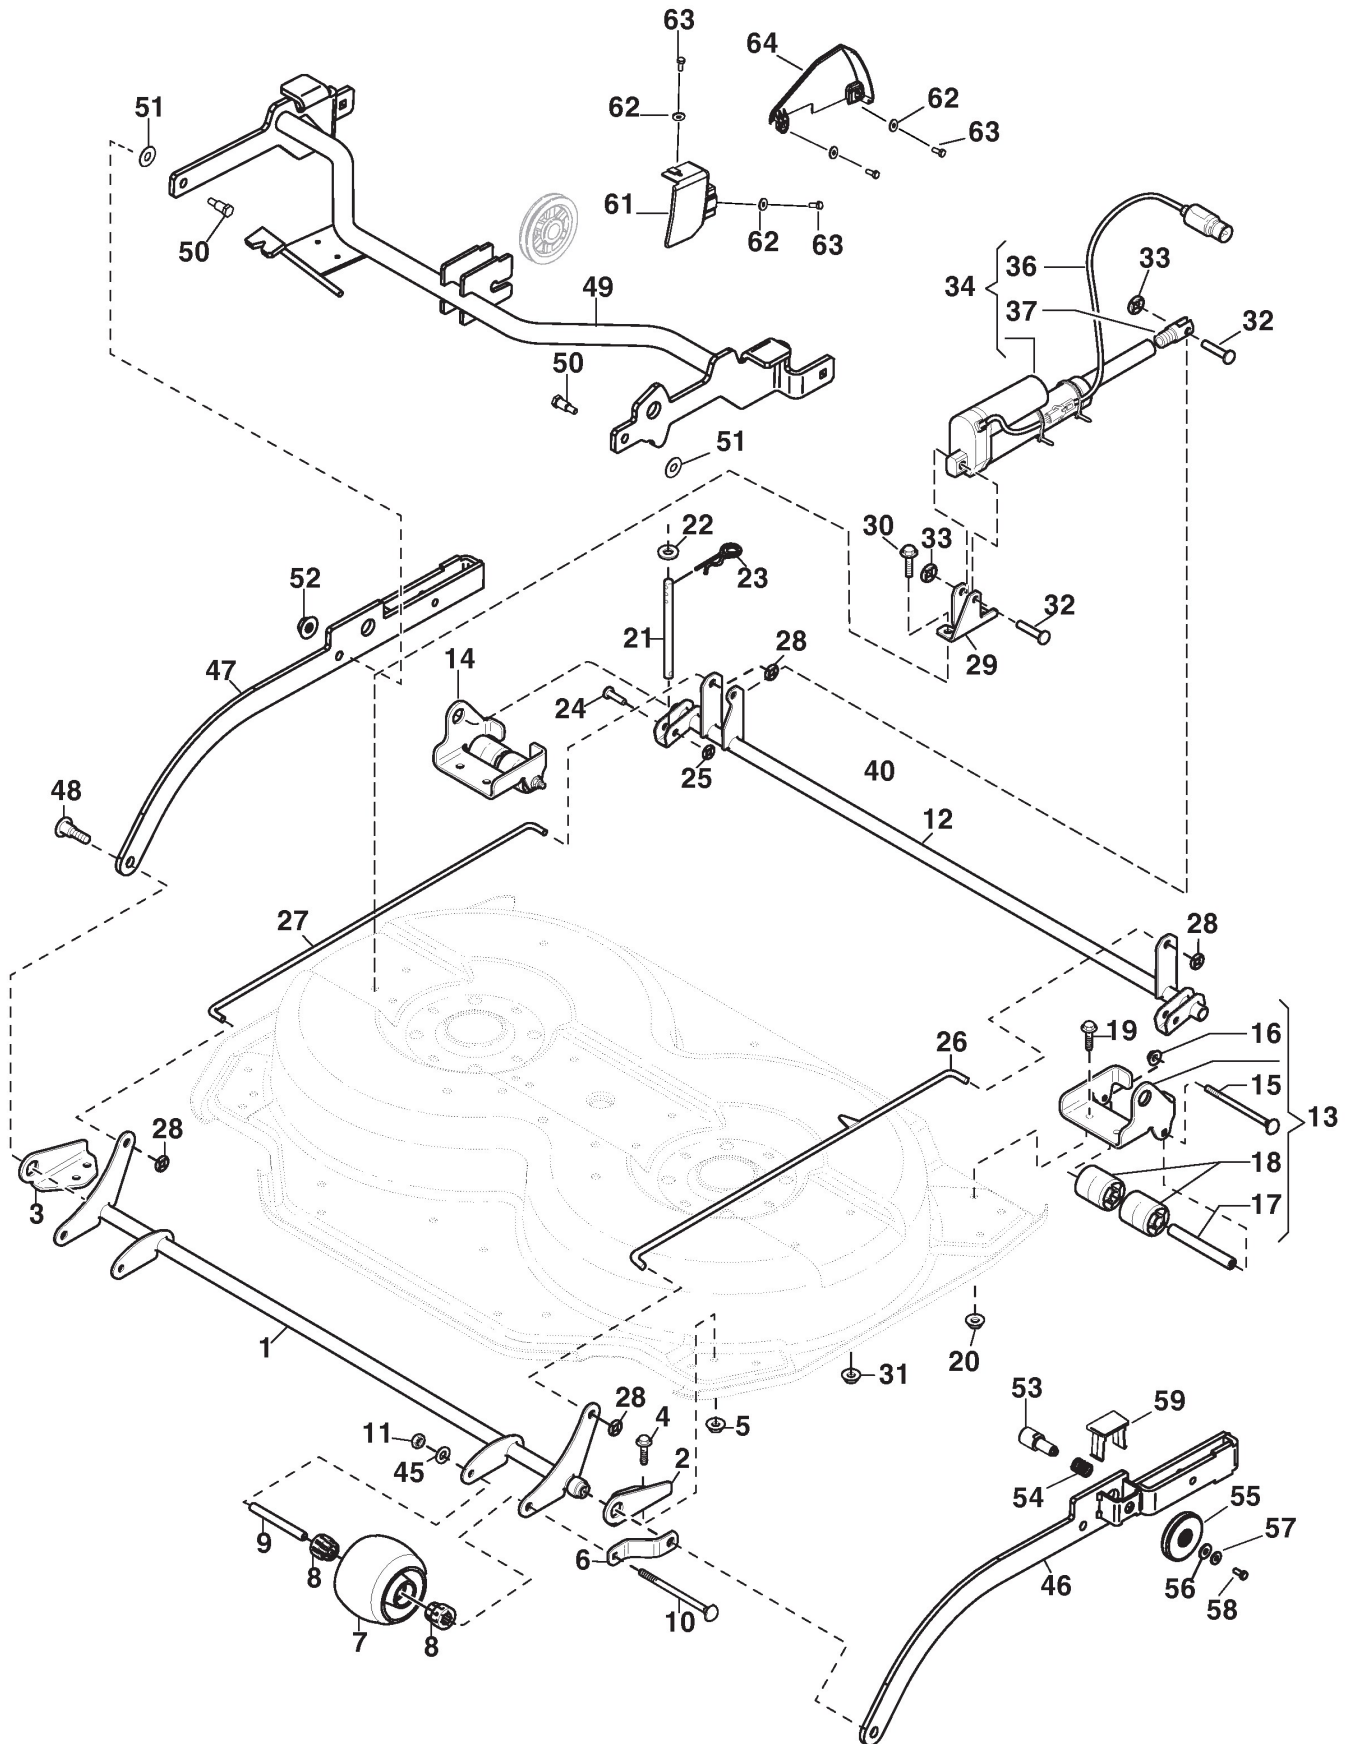

Reglage

Ref.nr.	Antal	Art.nr.	Beskrivning	Noteringar	Från	T.o.m.
1	1	1134-6275-01	Framaxel-Gul (1-00)			
2	1	1134-6214-01	Fäste Fram-Vä (Gul)			
3	1	1134-6214-02	Fäste Fram-Hö (Gul)			
4	4	112800815/0	Skruv			
5	4	112154220/0	Mutter			
6	2	387318275/0	Avbärare-Gra			
7	2	1134-4284-01	Hjul			
8	4	1134-4319-01	Lager			
9	2	1134-4318-01	Hjulaxel			
10	2	9897-0813-02	Skruv			
11	2	112155000/0	Mutter			
12	1	1134-6197-01	Bakaxel-Gul (1-00)			
13	1	1134-6282-01	Rulle-vä, m-fäste			
14	1	1134-6282-02	Rulle-hö, m-fäste			
15	1	9897-0813-02	Skruv			
16	1	112154220/0	Mutter			
17	1	1134-4318-01	Hjulaxel			
18	1	1134-9126-01	Stödrullar	Sats 2 st/kit of 2		
19	4	112800815/0	Skruv			
20	4	112154220/0	Mutter			
21	2	137510321/0	Stift			
22	2	9699-0104-02	Bricka			
23	2	9598-2001-02	Harnalssprint (Hns 4 Dubbel)			
24	2	9646-0098-22	Nit Kn 8X32			
25	2	112604899/0	Starlock			
26	1	387000311/0	Tryckstang-Vä			
27	1	137033107/0	Tryckstang-Hö			
28	4	112604903/0	Bricka			
29	1	1134-6192-01	Fäste			
30	2	112800815/0	Skruv			
31	2	112154220/0	Mutter			
32	2	9646-0098-22	Nit Kn 8X32			
33	2	112604899/0	Starlock			
34	1	118001004/1	Ställdon			
36	1	387149301/0	Kabel (L485 Mm)			
37	1	1134-6373-01	Kolvstangsända			
45	2	9699-0028-02	Bricka			
46	1	387785237/0	Aggregatsarm-Vä Gra			
47	1	387106281/0	Aggregatsarm Kpl-Hö Gra			
48	2	1134-6279-01	Ansatsskruv			
49	1	387800021/2	Bakaxel-Gul			
50	2	137510305/1	Stift			
51	2	322672151/0	Bricka			
52	2	112154210/0	Mutter			
53	1	137510306/0	Stift			
54	1	137430104/0	Fjäder	7 links		
55	1	137394203/0	Knopp	12 links		
56	1	112523040/0	Bricka