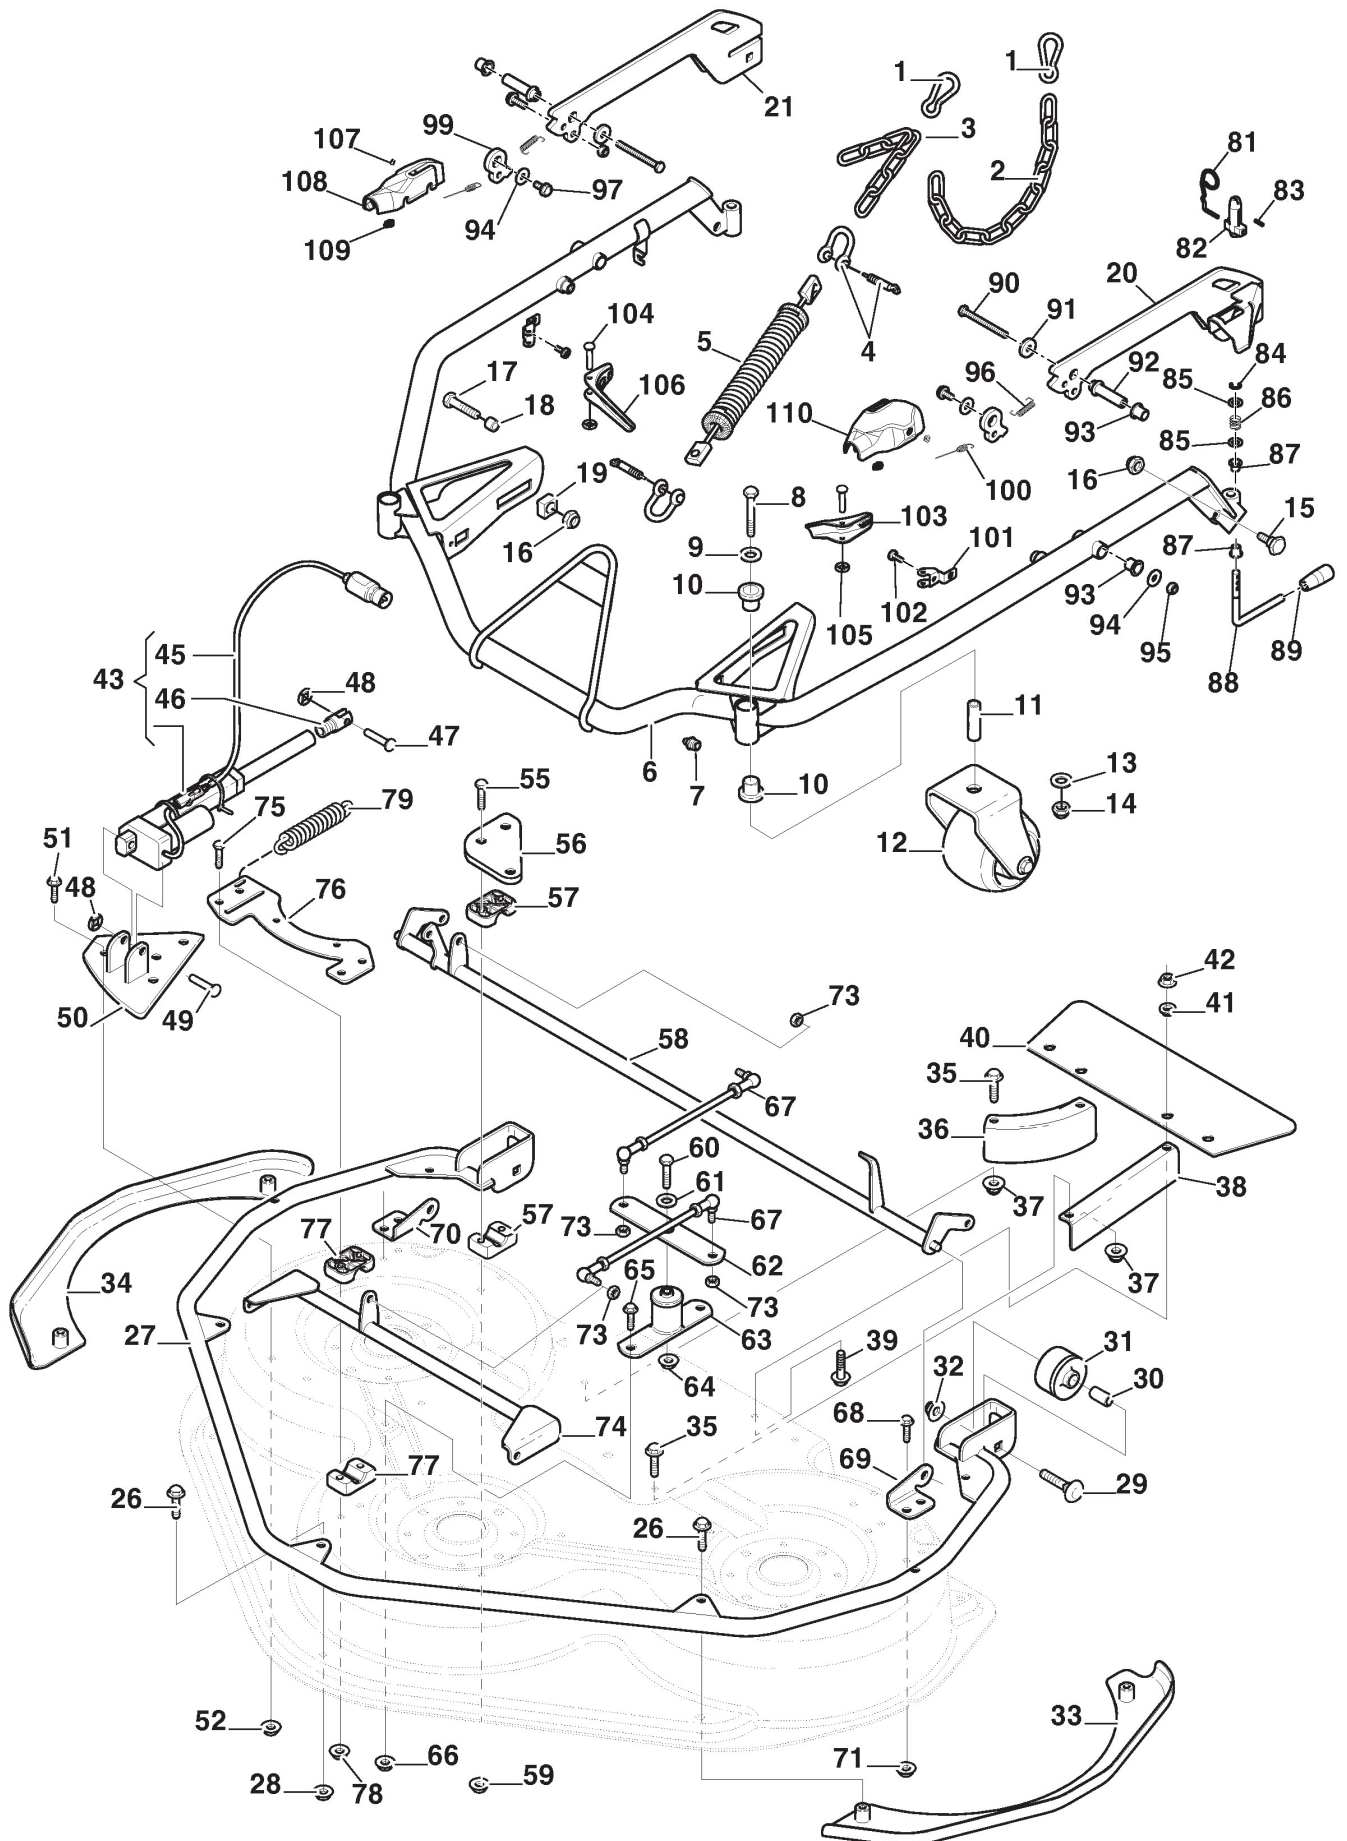

Reglage

Ref.nr.	Antal	Art.nr.	Beskrivning	Noteringar	Från	T.o.m.
56	2	1134-5471-01	Överfall-Bak			
57	4	1134-5469-01	Lagerhalva			
58	1	1134-7603-01	Bakaxel Kpl (1-00)			
59	4	112154220/0	Mutter			
60	1	9997-0880-16	Skruv			
61	1	1134-5127-01	Bricka			
62	1	1134-5855-01	Länkarm			
63	1	387204001/0	Pivotfäste			
64	1	112154220/0	Mutter			
65	2	9959-0820-16	Skruv			
66	2	112154220/0	Mutter			
67	2	387000312/0	Tryckstang			
68	4	9959-0820-16	Skruv			
69	1	1134-7490-01	Fäste-Vä (1-00)			
70	1	1134-7490-02	Fäste-Hö (1-00)			
71	4	112154220/0	Mutter			
73	4	112155000/0	Mutter			
74	1	387000151/0	Framaxel Kpl			
75	4	112691200/0	Skruv			
76	1	337546673/0	Överfall-Fram			
77	4	1134-5469-01	Lagerhalva			
78	4	112154220/0	Mutter			
79	1	1134-5847-01	Fjäder			
81	2	137430114/0	Fjäderklämma			
82	2	137510327/1	Stift			
83	2	112642450/0	Stift			
84	2	112000955/0	Lasring			
85	4	325670008/1	Bricka			
86	2	122430210/0	Fjäder			
87	4	325038009/0	Bussning			
88	2	137315013/0	Inställningsspak			
89	2	137394204/0	Knopp			
90	2	112692050/0	Skruv			
91	2	125670007/0	Bricka			
92	2	137510325/0	Stift			
93	4	137038011/0	Bussning			
94	4	112523060/0	Bricka			
95	2	112155000/0	Mutter			
96	2	137430113/0	Fjäder			
97	2	112800815/0	Skruv			
99	2	337022755/0	Krok			
100	2	187000213/0	Cable			
101	2	337785055/0	Faste			
102	2	9893-0616-16	Skruv			
103	1	337315011/0	Arm			
104	2	112400031/0	Stift			
105	2	112604897/0	Bricka			
106	1	337315010/0	Arm