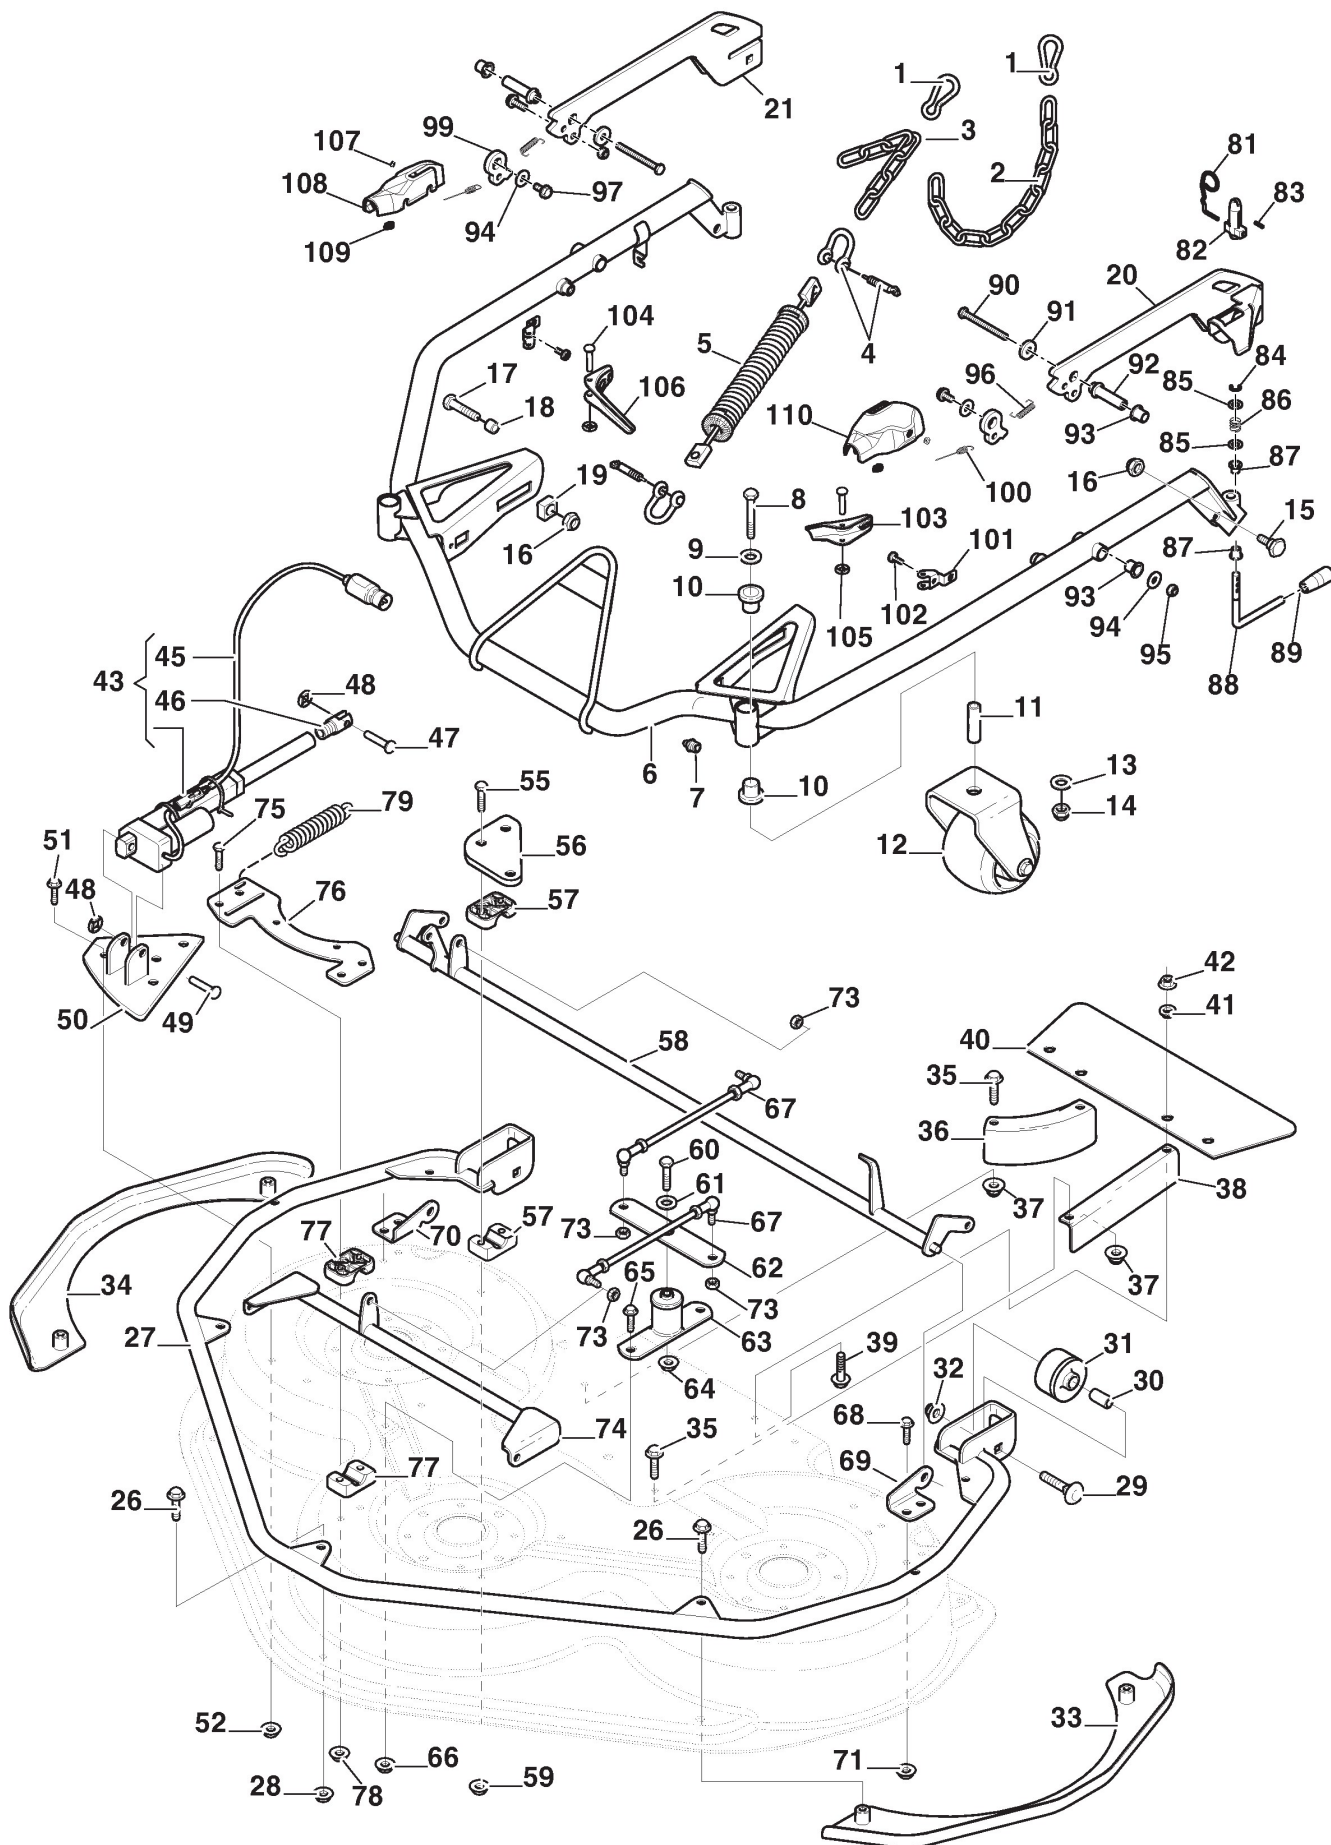

Reglage

Ref.nr.	Antal	Art.nr.	Beskrivning	Noteringar	Från	T.o.m.
107	2	337120284/0	Plugg			
108	1	337600041/0	Skydd			
109	4	337505501/1	Gummihylsa			
110	1	337600042/0	Skydd