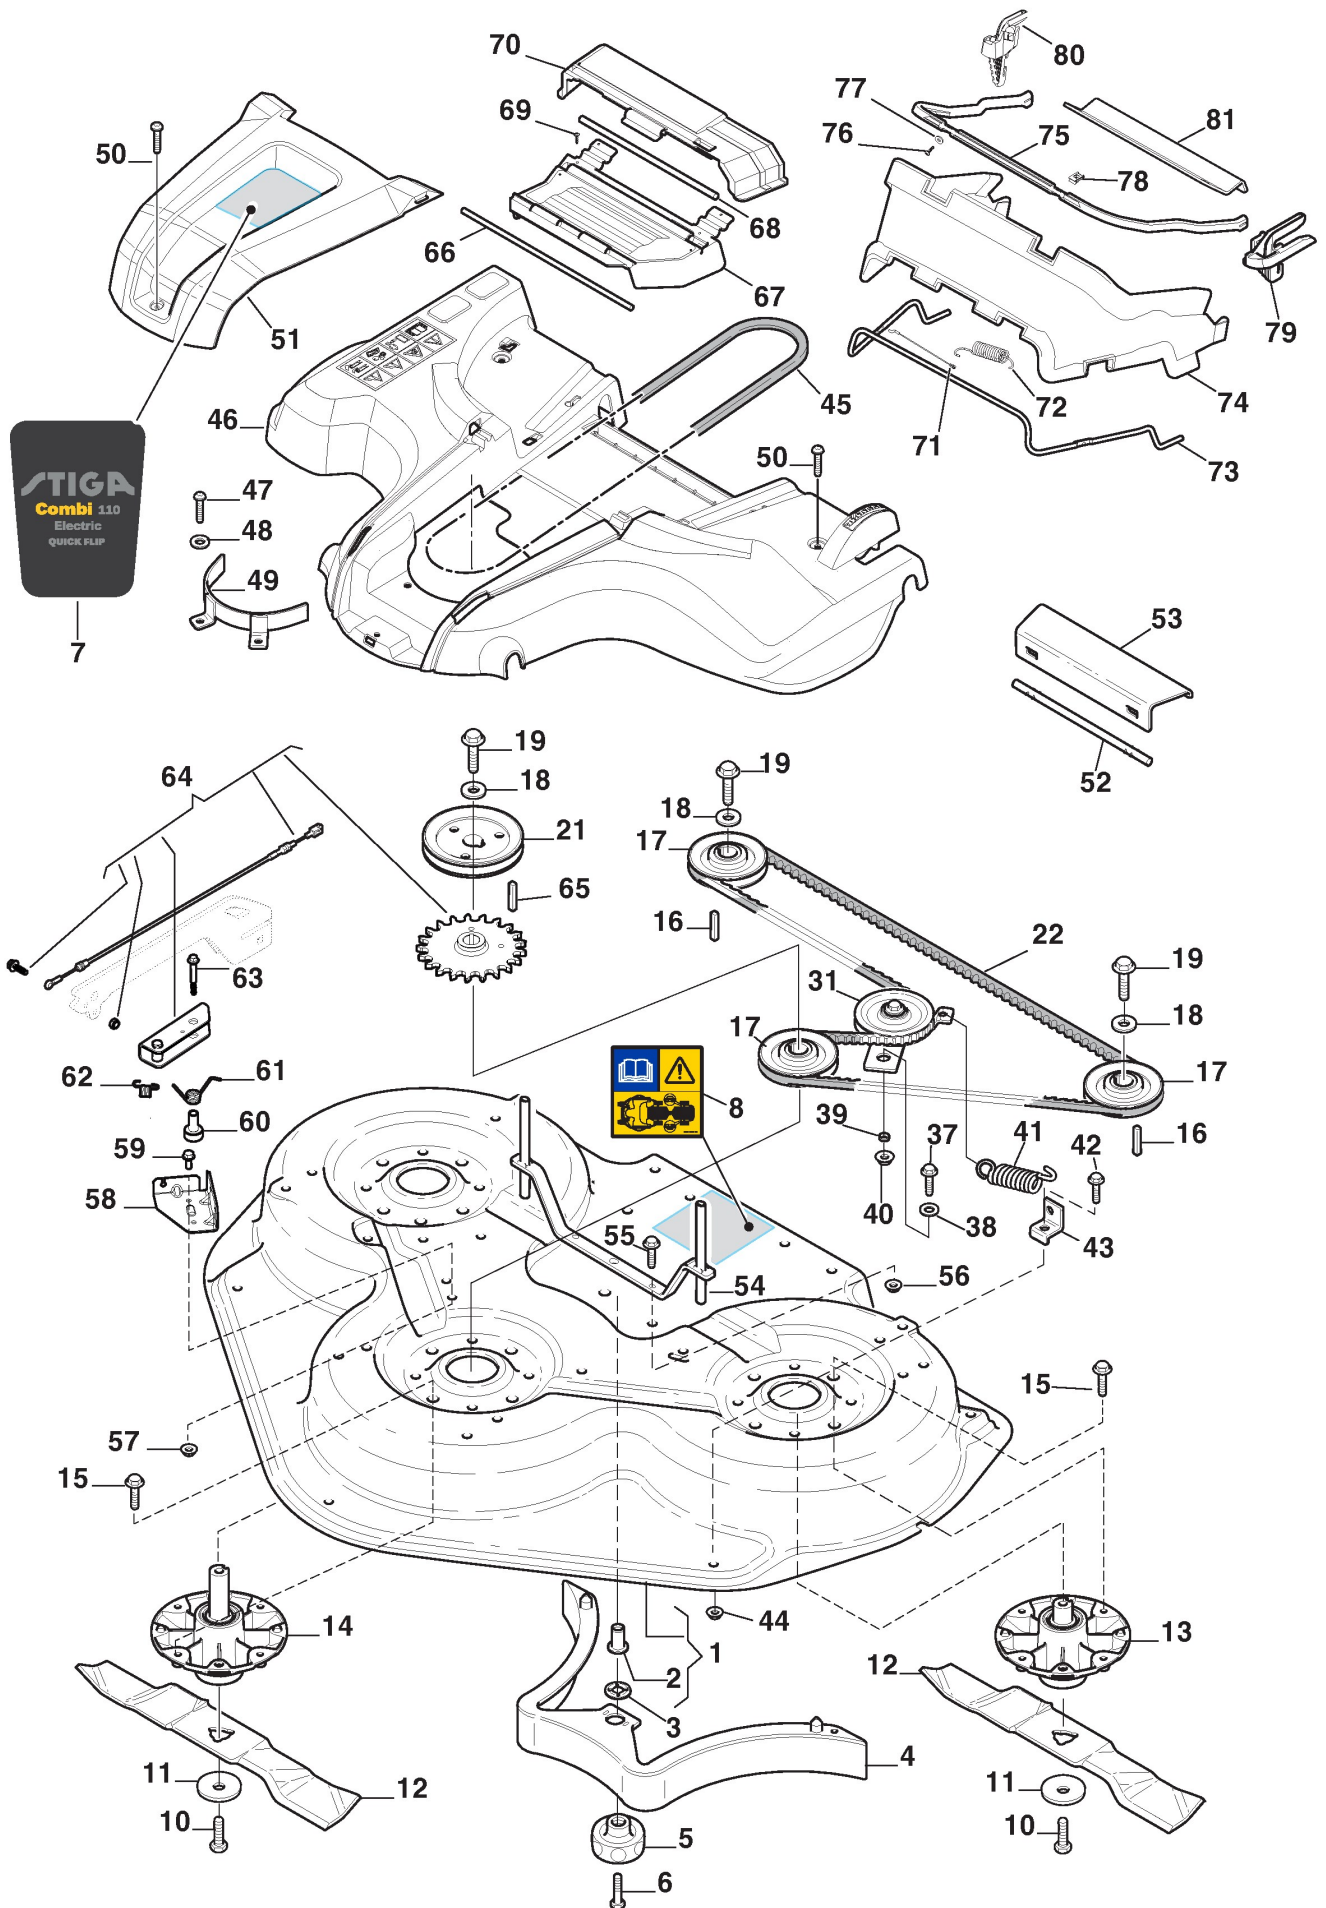

Transmission Knivar

Ref.nr.	Antal	Art.nr.	Beskrivning	Noteringar	Från	T.o.m.
1	1	387561515/1	Klippaggregatskapa-Gul			
2	1	1134-5595-01	Blindnitmutter			
3	1	112604899/0	Starlock			
4	1	1134-5966-01	MulticlipPlugg Kpl			
5	1	322399804/1	Knopp			
6	1	112691120/0	Skruv			
7	1	114370449/1	Dekal Combi 110 Electric			
8	1	9402-3701-01	Varningsdekal			
10	3	112692395/2	Skruv			
11	3	1134-6211-01	Bricka			
12	1	1134-9124-01	Knivbalk Kpl (110 Combi)	Sats 3 st/kit of 3		
13	2	387203000/0	Bearing box Kpl			
14	1	387203001/0	Bearing box Kpl			
15	12	9945-0825-16	Skruv			
16	2	9600-0171-01	Kil	6 x 6 x 25 mm		
17	3	1137-0015-01	Remskiva	Ø = 106 mm		
18	3	1134-5406-01	Bricka			
19	3	112692395/2	Skruv			
21	1	1137-0016-01	Remskiva	Ø = 140 mm		
22	1	1134-9041-01	Kilrem	Belt identification item 9585-0067-00		
31	1	387605019/0	Spännrulle Smst			
37	1	9959-0820-16	Skruv			
38	1	9699-0109-02	Bricka			
39	1	1134-7618-01	Distans			
40	1	112154220/0	Mutter			
41	1	1134-0327-00	Fjäder			
42	1	9959-0820-16	Skruv			
43	1	1134-5415-01	Fjäder			
44	1	112154220/0	Mutter			
45	1	1134-9108-01	Drivrem	Belt identification code 9585-0159-01 for model 4WD		
45	1	1134-9151-01	Kilrem	Belt identification code 9585-0201-01 for model 2WD		
46	1	337060034/0	Remskydd			
47	2	9893-0616-16	Skruv			
48	1	9699-0060-02	Bricka			
49	1	1134-6017-01	Remstyrning			
50	3	9893-0616-16	Skruv			
51	1	337060035/0	Täckkapa-Gul			
52	1	1137-1090-01	Stift			
53	1	1134-6103-01	Slitskydd			
54	1	1137-1103-01	Bygel			
55	1	112800815/0	Skruv			
56	1	112154220/0	Mutter			
57	2	112155015/0	Mutter			
58	1	337785043/0	Faste			
59	2	9959-0820-16	Skruv			
60	1	137510326/0	Stift			
61	1	137430111/0	Fjäder