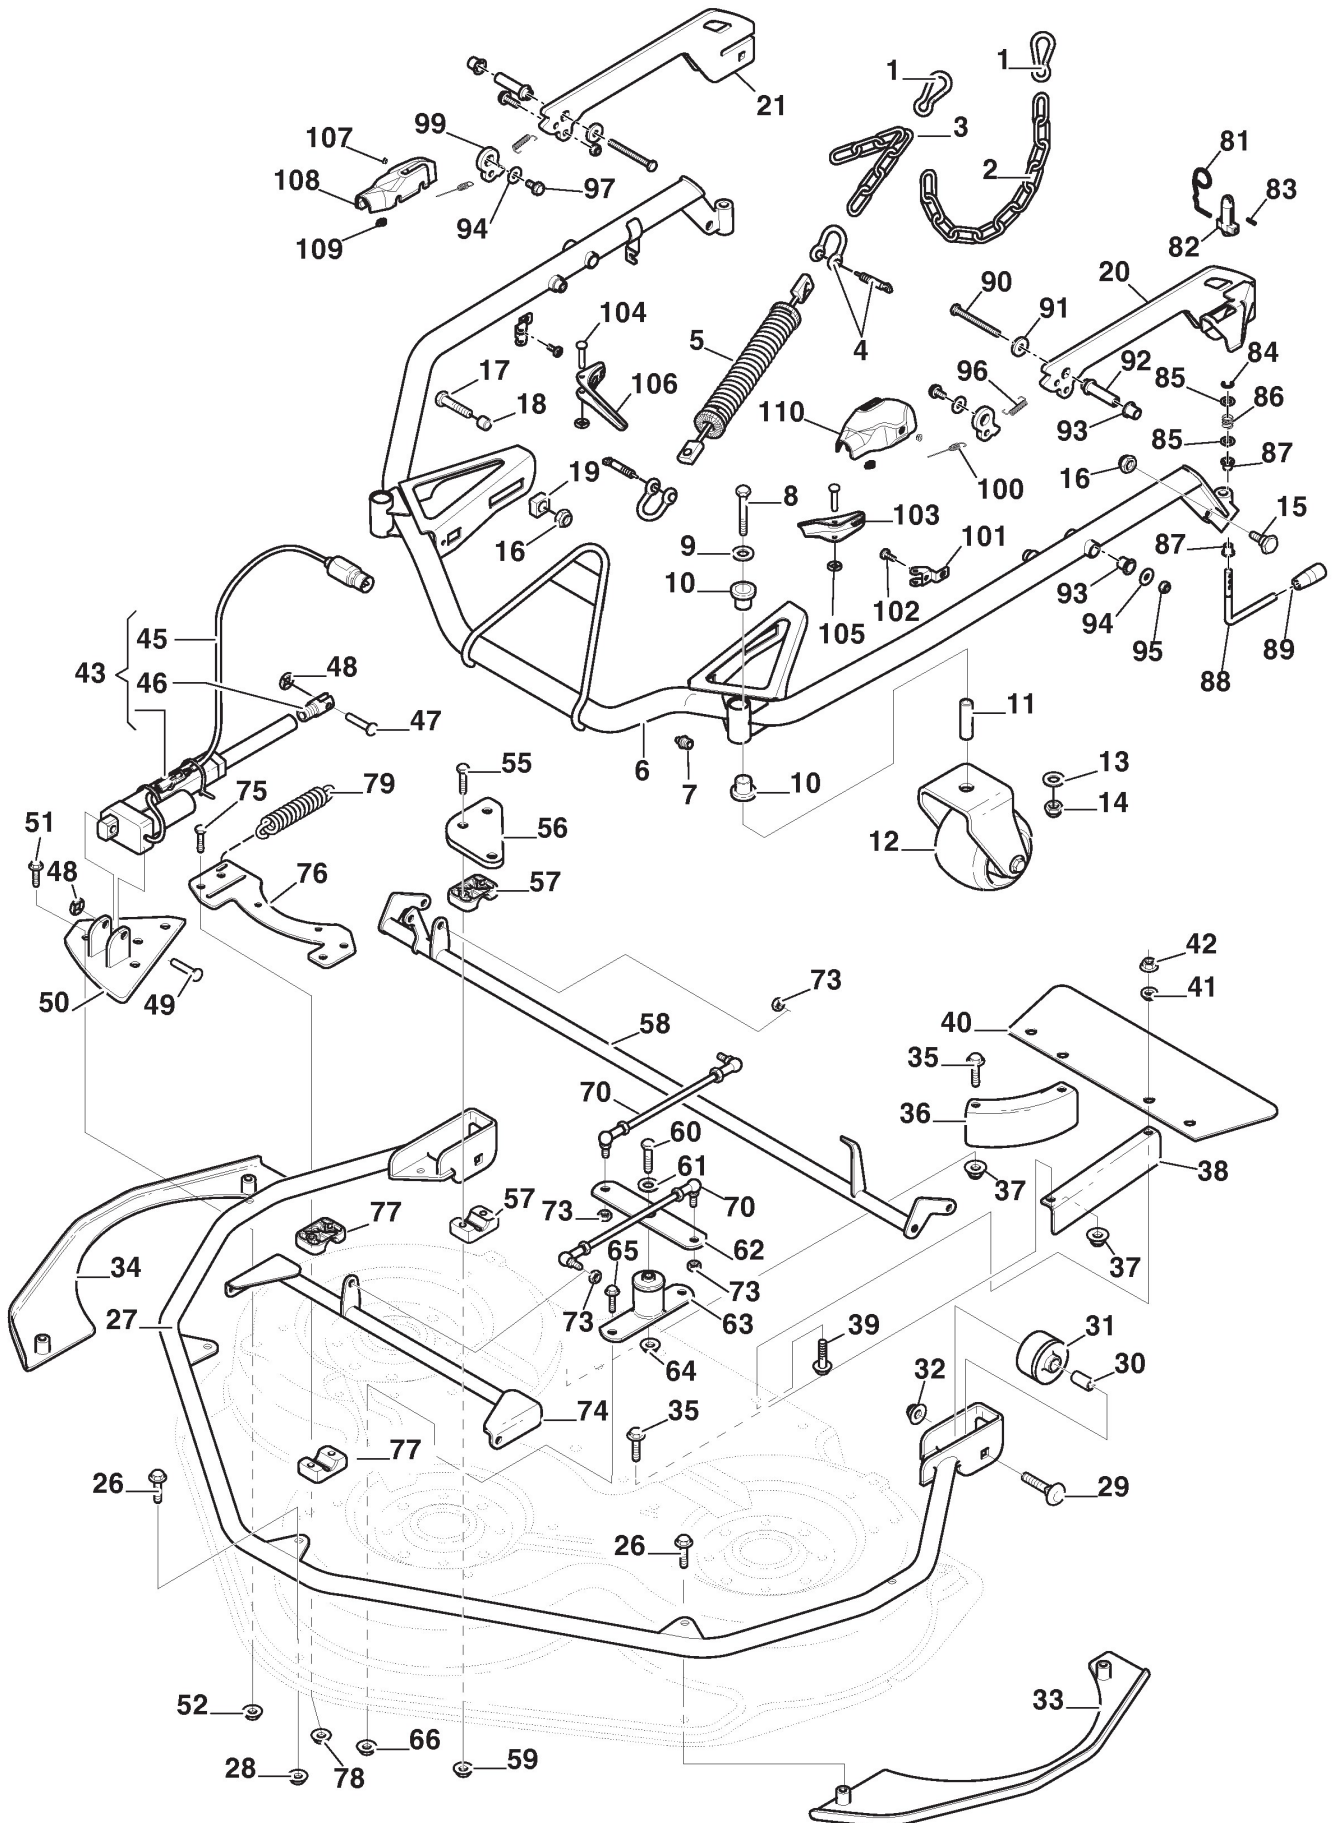

Reglage

Ref.nr.	Antal	Art.nr.	Beskrivning	Noteringar	Från	T.o.m.
1	2	1134-5528-01	Karbinhake			
2	1	1134-6368-03	Kedja	12 links		
3	1	1134-6368-02	Kedja	7 links		
4	2	1134-2629-01	Schackel			
5	1	1134-6365-02	Fjäder			
6	1	387869269/0	Ram			
7	2	112379511/0	Smörjnippel			
8	2	9997-1090-12	Skruv			
9	2	9699-0030-02	Bricka			
10	4	137038009/0	Bussning			
11	2	1134-5677-01	Distans			
12	2	1134-5884-01	Pivothjul			
13	2	9699-0030-02	Bricka			
14	2	112156602/0	Mutter			
15	2	1134-0240-01	Ansatskruv			
16	4	112155000/0	Mutter			
17	2	112793301/0	Skruv			
18	2	1134-5626-01	Distans			
19	2	1134-7595-01	Distans			
20	1	387773549/0	Fäste			
21	1	387773547/0	Fäste			
26	5	9959-0820-16	Skruv			
27	1	387869253/0	Skyddsram Kpl			
28	1	112154220/0	Mutter			
29	2	9897-1060-12	Skruv			
30	2	1134-0041-04	Bussning			
31	2	1134-3434-01	Rulle			
32	2	9739-1031-22	Mutter			
33	1	387603357/0	Slitskydd Kpl-Vä			
34	1	387603355/0	Slitskydd Kpl-Hö			
35	4	9959-0820-16	Skruv			
36	1	1134-5970-01	Ledskena Kpl (Böjd) 5-01			
37	4	112154220/0	Mutter			
38	1	1134-5553-02	Ledskena-Rak (Svart) 5-01			
39	2	9959-0820-16	Skruv			
40	1	1134-5885-01	Gummiskydd			
41	4	1134-4185-01	Ansatsbricka			
42	2	112154220/0	Mutter			
43	1	118001003/1	Ställdon			
45	1	387149300/0	Kabel (L835 Mm)	L = 835 mm		
46	1	1134-6373-01	Kolvstangsända			
47	1	9646-0098-22	Nit Kn 8X32			
48	2	112604899/0	Starlock			
49	1	9646-0105-22	Nit			
50	1	1134-5981-01	Fäste Kpl			
51	2	9959-0820-16	Skruv			
52	2	112154220/0	Mutter			
55	4	112691200/0	Skruv