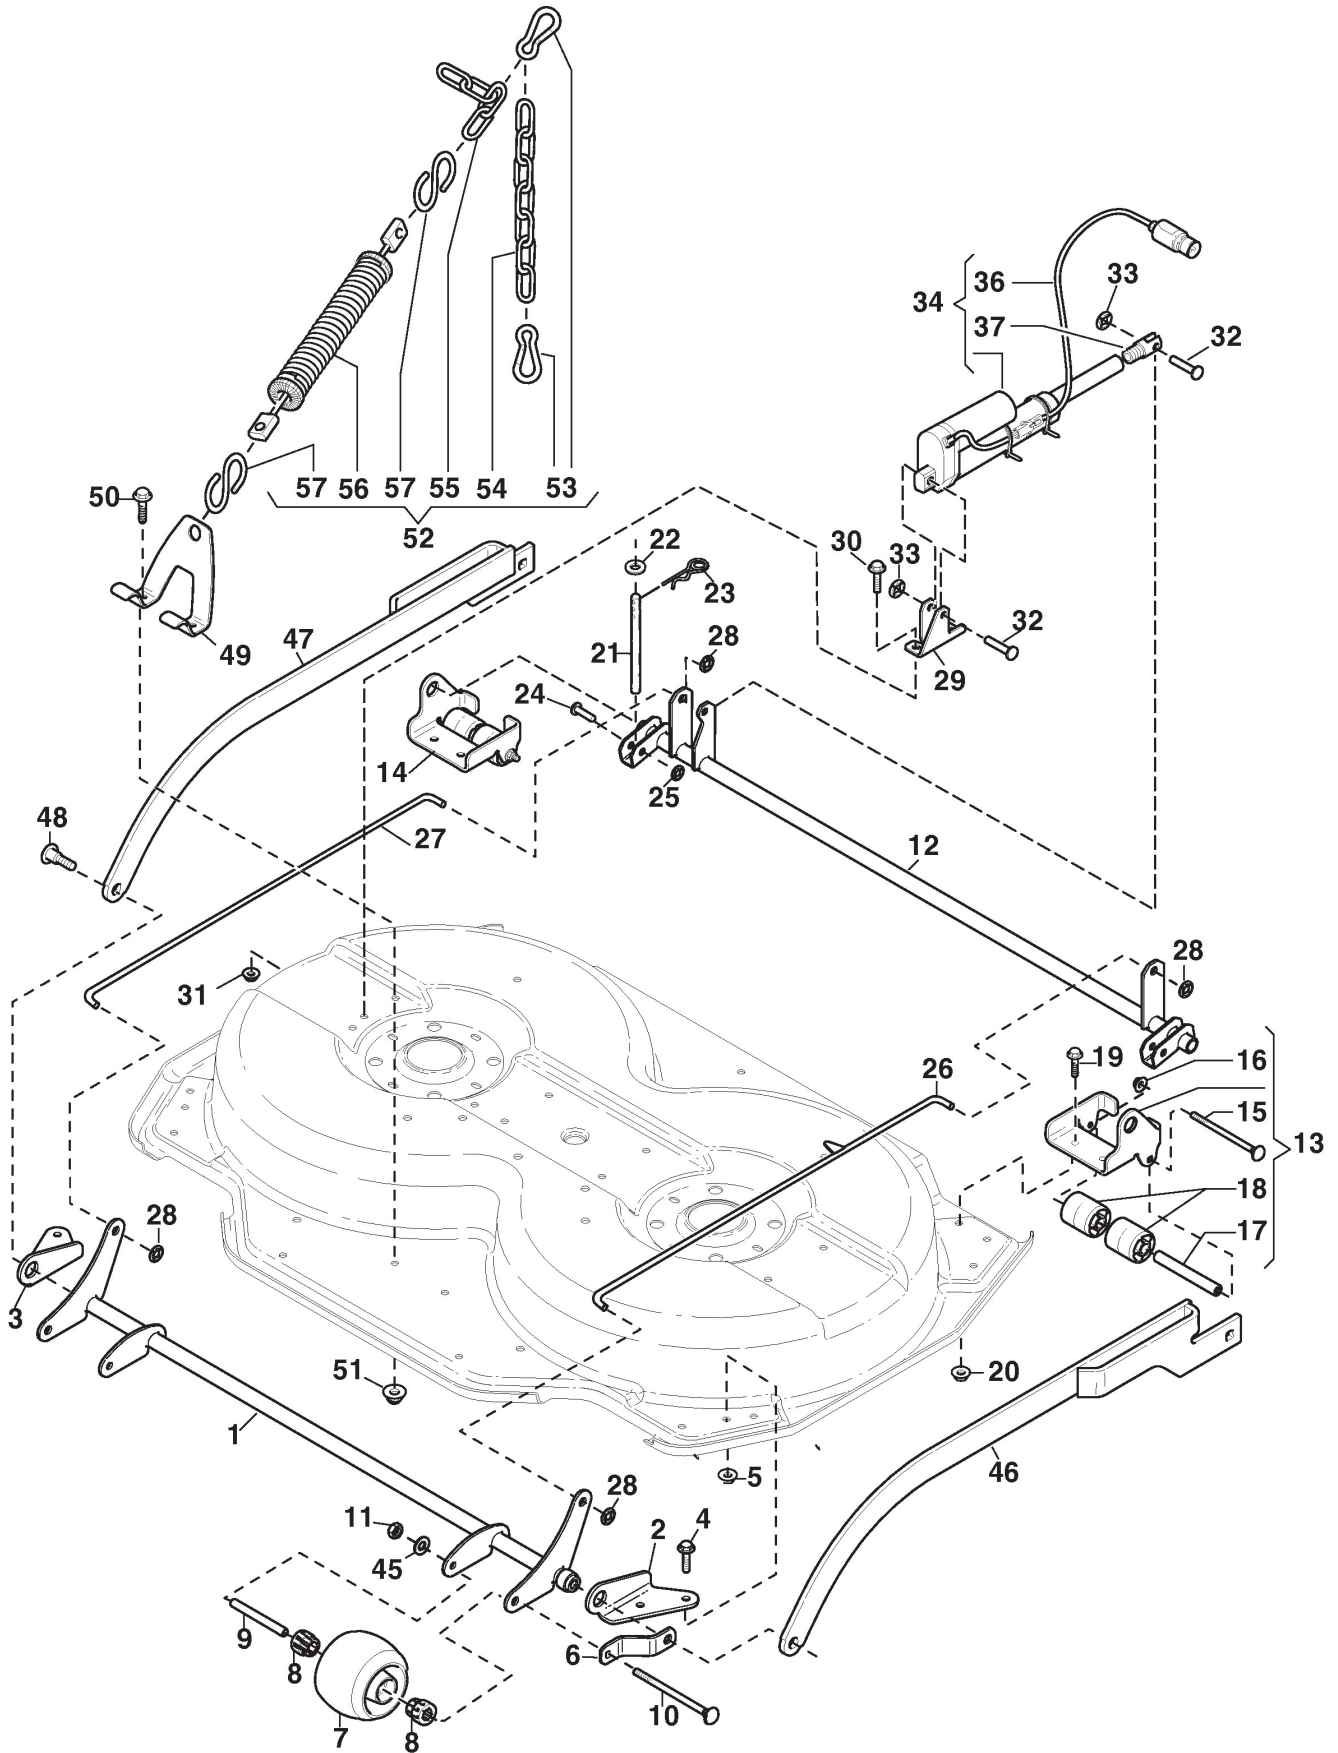

Reglage

Ref.nr.	Antal	Art.nr.	Beskrivning	Noteringar	Från	T.o.m.
1	1	1134-6275-01	Framaxel-Gul (1-00)			
2	1	1134-6215-01	Fäste Fram-Vä (Gul)			
3	1	1134-6215-02	Fäste Fram-Hö (Gul)			
4	4	112800815/0	Skruv			
5	4	112154220/0	Mutter			
6	2	387318275/0	Avbärare-Gra			
7	2	1134-4284-01	Hjul			
8	4	1134-4319-01	Lager			
9	2	1134-4318-01	Hjulaxel			
10	2	9897-0813-02	Skruv			
11	2	112155000/0	Mutter			
12	1	1134-6197-01	Bakaxel-Gul (1-00)			
13	1	1134-6282-01	Rulle-vä, m-fäste	Pos 15-18 incl.		
14	1	1134-6282-02	Rulle-hö, m-fäste	Pos 15-18 incl.		
15	1	9897-0813-02	Skruv			
16	1	112154220/0	Mutter			
17	1	1134-4318-01	Hjulaxel			
18	1	1134-9126-01	Stödrullar	Sats 2 st/kit of 2		
19	4	112800815/0	Skruv			
20	4	112154220/0	Mutter			
21	2	1134-6198-01	Sprint			
22	2	9699-0104-02	Bricka			
23	2	9598-2001-02	Harnalssprint (Hns 4 Dubbel)			
24	2	9646-0098-22	Nit Kn 8X32			
25	2	112604899/0	Starlock			
26	1	1134-6250-01	Tryckstang-Vä	Electric		
27	1	1134-6246-01	Tryckstang-Hö			
28	4	112604903/0	Bricka			
29	1	1134-6192-01	Fäste	Electric		
30	2	9959-0820-16	Skruv	Electric		
31	2	112154220/0	Mutter	Electric		
32	2	9646-0098-22	Nit Kn 8X32	Electric		
33	2	112604899/0	Starlock	Electric		
34	1	118001004/1	Ställdon	Electric, pos 50A-50C incl.		
36	1	387149301/0	Kabel (L485 Mm)	Electric, L = 485 mm		
37	1	1134-6373-01	Kolvstangsända	Electric		
46	1	387106269/0	Aggregatsarm Kpl-Vä			
47	1	387106267/0	Aggregatsarm Kpl-Hö			
48	2	1134-6279-01	Ansatsskruv			
49	1	387773535/0	Lyftfäste-Gra			
50	2	112800815/0	Skruv			
51	2	112154220/0	Mutter			
52	1	387432002/0	Lyftfjäder Kpl			
53	2	1134-5528-01	Karbinhake			
54	1	1134-6368-02	Kedja	7 links		
55	1	1134-6368-01	Kedja	4 links		
56	1	1134-6365-03	Fjäder			
57	2	1134-4623-01	Ess-Krok