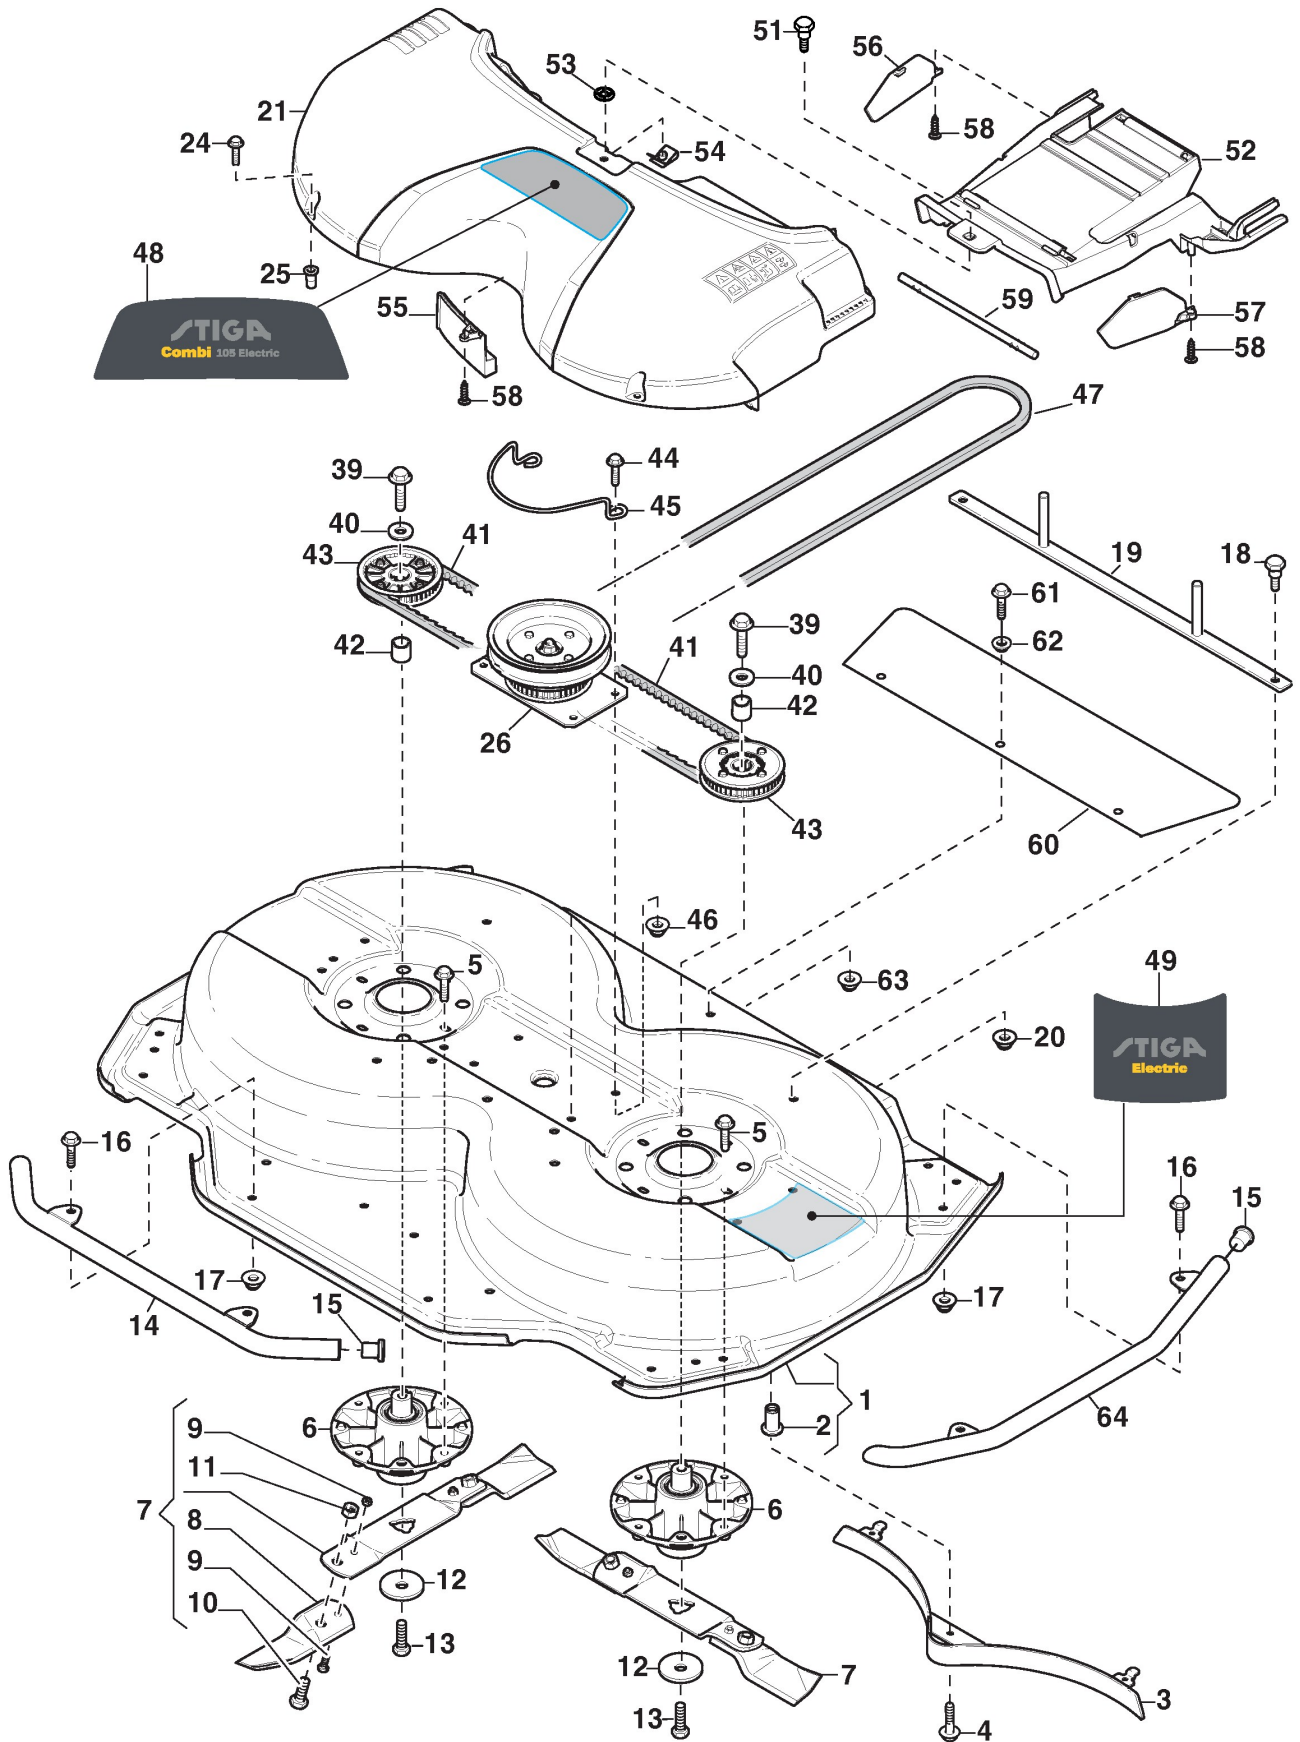

Transmission Knivar

Ref.nr.	Antal	Art.nr.	Beskrivning	Noteringar	Från	T.o.m.
1	1	1134-6191-01	Kapa-Gul 105C (1-00)			
2	3	1134-5595-01	Blindnitmutter			
3	1	1134-6231-01	KombiPlugg 105C			
4	1	9959-0820-16	Skruv			
5	8	9945-0825-16	Skruv			
6	2	387203000/0	Bearing box Kpl			
7	1	1134-9118-01	Knivbalk Kpl (105C)	Sats 2 st/kit of 2		
8	1	1134-9119-01	Knivsats Kpl	2 knivar/2 blade tips		
9	1	1134-9054-01	Brytbultsats			
10	2	1134-6311-01	Bult	7/16" UNF		
11	2	1134-6312-01	Mutter	7/16" UNF		
12	2	1134-6211-01	Bricka			
13	2	112692395/2	Skruv			
14	1	387869259/0	Frontskydd-Gra			
15	4	9403-0025-80	ÄndPlugg-Gra (lkp 25-21 G)			
16	6	112800815/0	Skruv			
17	6	112154220/0	Mutter			
18	2	1134-0240-01	Ansatsskruv			
19	1	387033103/0	Bygel			
20	2	112154220/0	Mutter			
21	1	337060031/0	Remskydd			
24	2	9945-0825-16	Skruv			
25	2	1134-5595-01	Blindnitmutter			
26	1	387605017/0	Kuggremskiva Smst (P105C)			
39	2	112692395/2	Skruv			
40	2	1134-5406-01	Bricka			
41	2	1134-9189-02	Kuggrem	Contains 135061514/0		
42	2	1134-5400-04	Distans			
43	2	1134-6287-01	Kuggremhjul Smst			
44	4	9959-0820-16	Skruv			
45	1	1134-6431-01	Remstyrning			
46	4	112154220/0	Mutter			
47	1	1134-9149-01	Kilrem	9585-0199-01 4WD (kevlar)		
47	1	1134-9150-01	Kilrem	9585-0200-01 2WD (kevlar)		
48	1	114368551/1	Dekal Combi 105 Electric			
49	1	114368564/1	Dekal Stiga Electric			
51	1	1134-0240-00	Skruv			
52	1	337600002/0	Remskydd			
53	1	9675-0016-02	Låsbricka starlock			
54	1	1134-4620-02	Fjädermutter			
55	1	337600040/0	Remskydd			
56	1	337600004/0	Remskydd			
57	1	337600005/0	Remskydd			
58	3	9838-8822-19	Skruv			
59	1	1137-1090-01	Stift			
60	1	1134-6281-03	Gummiskydd			
61	3	112800815/0	Skruv			
62	3	1134-4185-01	Ansatsbricka