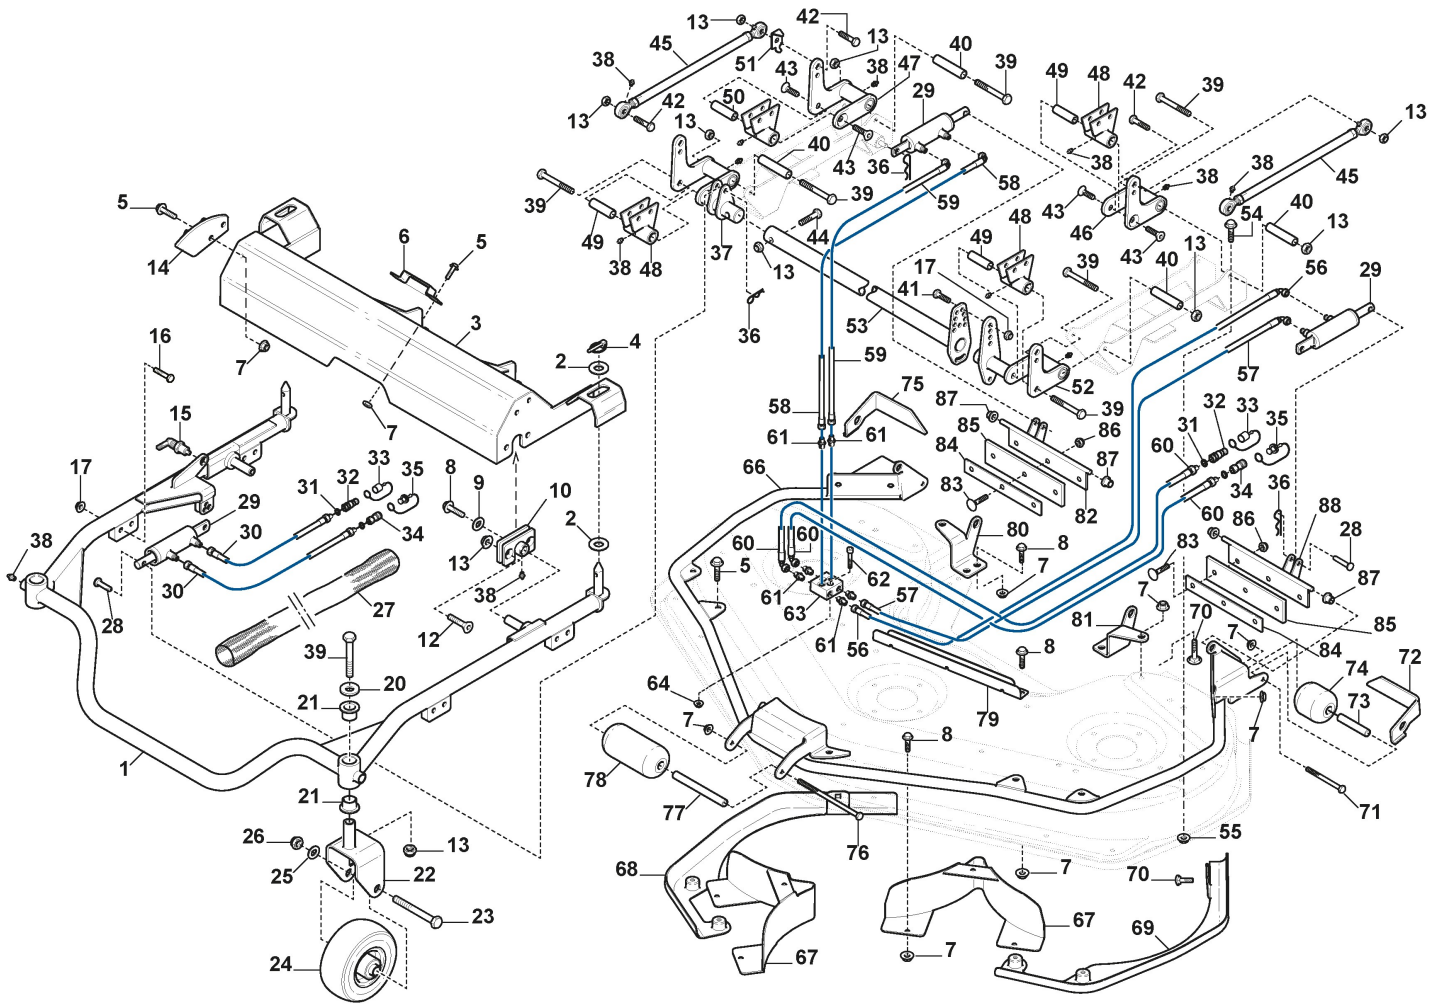

Skärplatta, Lyft

Ref.nr.	Antal	Art.nr.	Beskrivning	Noteringar	Från	T.o.m.
1	1	1137-1146-01	Bärram Kpl	Incl. pos. 38		
2	10	1134-7411-01	Bricka			
3	1	1137-1059-01	Lyftram Kpl			
4	2	1134-7345-01	Lasssprint			
5	8	9959-1025-16	Skruv			
6	1	1134-7333-01	Bygel			
7	21	9739-1031-22	Mutter			
8	12	9959-1020-16	Skruv			
9	2	1134-5406-01	Bricka			
10	2	1134-7002-01	Fäste			
12	4	9924-1240-16	Skruv			
13	15	112156603/0	Mutter			
14	1	1134-7435-01	Spärrplatta			
15	1	1134-7330-01	Spärrbult			
16	8	9997-1045-12	Skruv			
17	10	112156602/0	Mutter			
20	2	1134-7410-01	Bricka			
21	4	1134-5686-01	Bussning			
22	2	1134-7477-01	Hjulbygel			
23	2	9997-1616-02	Skruv			
24	2	1135-3394-01	Hjul			
25	2	9699-0104-02	Bricka			
26	2	112295801/0	Mutter			
27	1	1134-7627-01	Slangskydd			
28	6	1134-7400-01	Stift			
29	3	1134-7052-01	Hydraulcylinder			
30	2	387869515/0	Hydraulslang			
31	4	1134-4948-01	Bricka			
32	2	1134-6042-01	Snabbkoppling-Hane 1/4"			
33	2	1134-7175-01	Dammskydd 1/4"			
34	2	1134-7172-01	Snabbkoppling-Hona 1/4"			
35	2	1134-7173-01	Dammskydd 1/4"			
36	8	9598-0002-02	Spännstift			
37	1	1134-7650-01	Pivotplatta Smst			
38	13	112379511/0	Smörjnippel			
39	9	9997-1211-02	Skruv			
40	4	1134-6900-01	Axel (L84)	L = 84		
41	2	112794300/0	Skruv			
42	4	9997-1240-16	Skruv			
43	4	9924-1235-19	Skruv			
44	1	9997-1255-12	Skruv			
45	2	1134-6904-01	Parallellstag Smst			
46	1	1134-6859-01	Pivotplatta Smst Gra			
47	1	1134-6860-01	Pivotplatta Smst			
48	4	1134-6907-01	Fäste			
49	2	1134-6900-02	Axel (L63)	L = 63		
50	2	1134-6900-03	Axel (L63 Gängad)	L = 63		
51	1	1134-7239-01	Pil