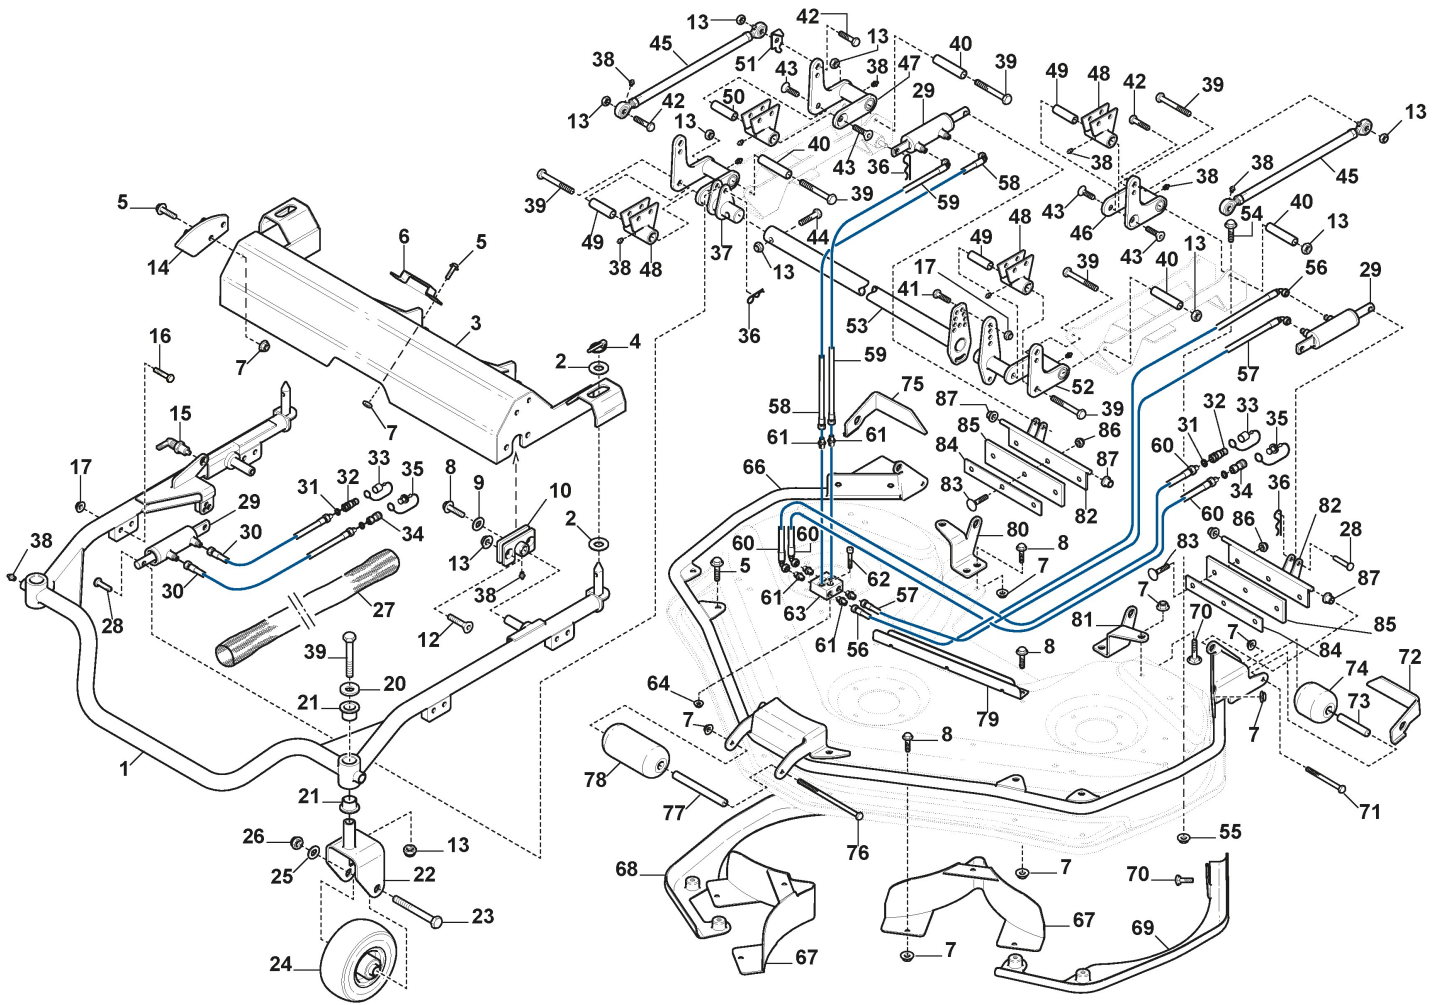

Skärplatta, Lyft

Ref.nr.	Antal	Art.nr.	Beskrivning	Noteringar	Från	T.o.m.
1	1	1137-1146-01	Bärram Kpl	Incl. pos. 38		
2	10	1134-7411-01	Bricka			
3	1	1137-1059-01	Lyftram Kpl			
4	2	1134-7345-01	Lasssprint			
5	8	9959-1025-16	Skruv			
6	1	1134-7333-01	Bygel			
7	21	9739-1031-22	Mutter			
8	12	9959-1020-16	Skruv			
9	2	1134-5406-01	Bricka			
10	2	1134-7002-01	Fäste			
12	4	9924-1240-16	Skruv			
13	15	112156603/0	Mutter			
14	1	1134-7435-01	Spärrplatta			
15	1	1134-7330-01	Spärrbult			
16	8	9997-1045-12	Skruv			
17	10	112156602/0	Mutter			
20	2	1134-7410-01	Bricka			
21	4	1134-5686-01	Bussning			
22	2	1134-7477-01	Hjulbygel			
23	2	9997-1616-02	Skruv			
24	2	1135-3394-01	Hjul			
25	2	9699-0104-02	Bricka			
26	2	112295801/0	Mutter			
27	1	1134-7627-01	Slangskydd			
28	6	1134-7400-01	Stift			
29	3	1134-7052-01	Hydraulcylinder			
30	2	387869515/0	Hydraulslang			
31	4	1134-4948-01	Bricka			
32	2	1134-6042-01	Snabbkoppling-Hane 1/4"			
33	2	1134-7175-01	Dammskydd 1/4"			
34	2	1134-7172-01	Snabbkoppling-Hona 1/4"			
35	2	1134-7173-01	Dammskydd 1/4"			
36	8	9598-0002-02	Spännstift			
37	1	1134-7650-01	Pivotplatta Smst			
38	13	112379511/0	Smörjnippel			
39	9	9997-1211-02	Skruv			
40	4	1134-6900-01	Axel (L84)	L = 84		
41	2	112794300/0	Skruv			
42	4	9997-1240-16	Skruv			
43	1	9924-1235-19	Skruv			
43	4	9924-1235-19	Skruv			
44	1	9997-1255-12	Skruv			
45	2	1134-6904-01	Parallellstag Smst			
46	1	1134-6859-01	Pivotplatta Smst Gra			
47	1	1134-6860-01	Pivotplatta Smst			
48	4	1134-6907-01	Fäste			
49	2	1134-6900-02	Axel (L63)	L = 63		
50	2	1134-6900-03	Axel (L63 Gängad)	L = 63