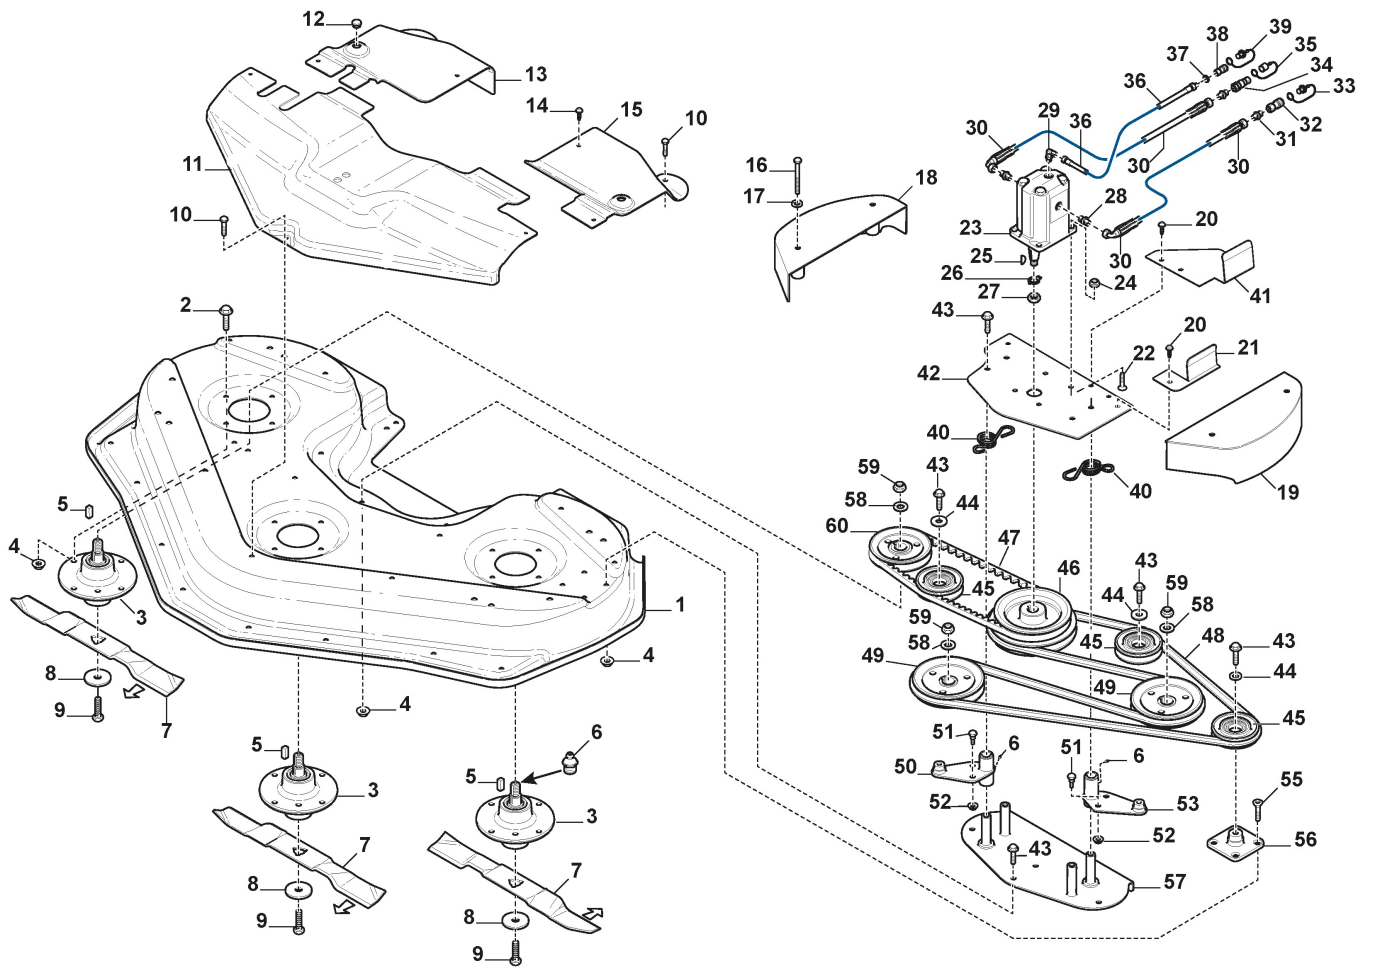

Transmission Knivar

Ref.nr.	Antal	Art.nr.	Beskrivning	Noteringar	Från	T.o.m.
1	1	1134-6737-01	Klippaggregatskapa			
2	12	9959-1025-16	Skruv			
3	3	1137-0312-01	Lagerbox Smst			
4	19	9739-1031-22	Mutter			
5	3	9600-0170-00	Kil			
6	3	112379511/0	Smörjnippel			
7	1	1134-9131-01	Knivbalk Kpl (Titan 135)			
8	3	1134-6211-01	Bricka			
9	3	112692395/1	Skruv			
10	5	9945-0825-16	Skruv			
11	1	1134-7406-01	Transm.Kapa (7-14) 2			
12	4	1134-7518-01	PlastPlugg			
13	1	337110313/0	Transm.Kapa-Hö			
14	2	9893-0616-16	Skruv			
15	1	1134-7407-01	Transm.Kapa-Vä(7-14)			
16	4	112692080/0	Skruv			
17	4	9699-0028-02	Bricka			
18	1	1134-7280-02	Transm.Kapa Kpl-Hö (7-14)			
19	1	1134-7280-01	Transm.Kapa Kpl-Vä (7-14)			
20	2	112735664/0	Skruv			
21	1	387602513/0	Remskydd-vä			
22	4	9924-0830-16	Skruv			
23	1	1134-7329-02	Hydraulmotor			
24	4	112155000/0	Mutter			
25	1	1139-0009-01	Kil			
26	1	1139-0007-01	Bricka			
27	1	1139-0008-01	Mutter			
28	2	1134-7315-01	Hydraulkoppling			
29	1	112000402/0	Vinkeladapter			
30	2	1134-7630-01	Hydraulslang M.Slangskydd			
31	2	1134-7161-01	Adapter			
32	1	1134-7182-01	Snabbkoppling-Hona 1/2"			
33	1	1134-7173-01	Dammskydd 1/4"			
34	1	1134-7181-01	Snabbkoppling-Hane 1/2"			
35	1	1134-7184-01	Plastpropp (1/2")			
36	1	1137-0188-02	Hydraulslang			
37	1	1134-4948-01	Bricka			
38	1	1134-7172-01	Snabbkoppling-Hona 1/4"			
39	1	1134-7185-01	Plasthätta (1/2")			
40	2	1134-7393-01	Fjäder			
41	1	387602509/0	Remskydd-hö			
42	1	387547027/0	Motorfäste			
43	10	9959-1020-16	Skruv			
44	3	1134-5406-01	Bricka			
45	3	1134-7124-01	Spännrulle Smst	Ø = 109		
46	1	1134-6979-01	Remskiva (Dubbel)			
47	1	9585-0182-01	Kilrem			
48	1	9585-0178-01	Kilrem