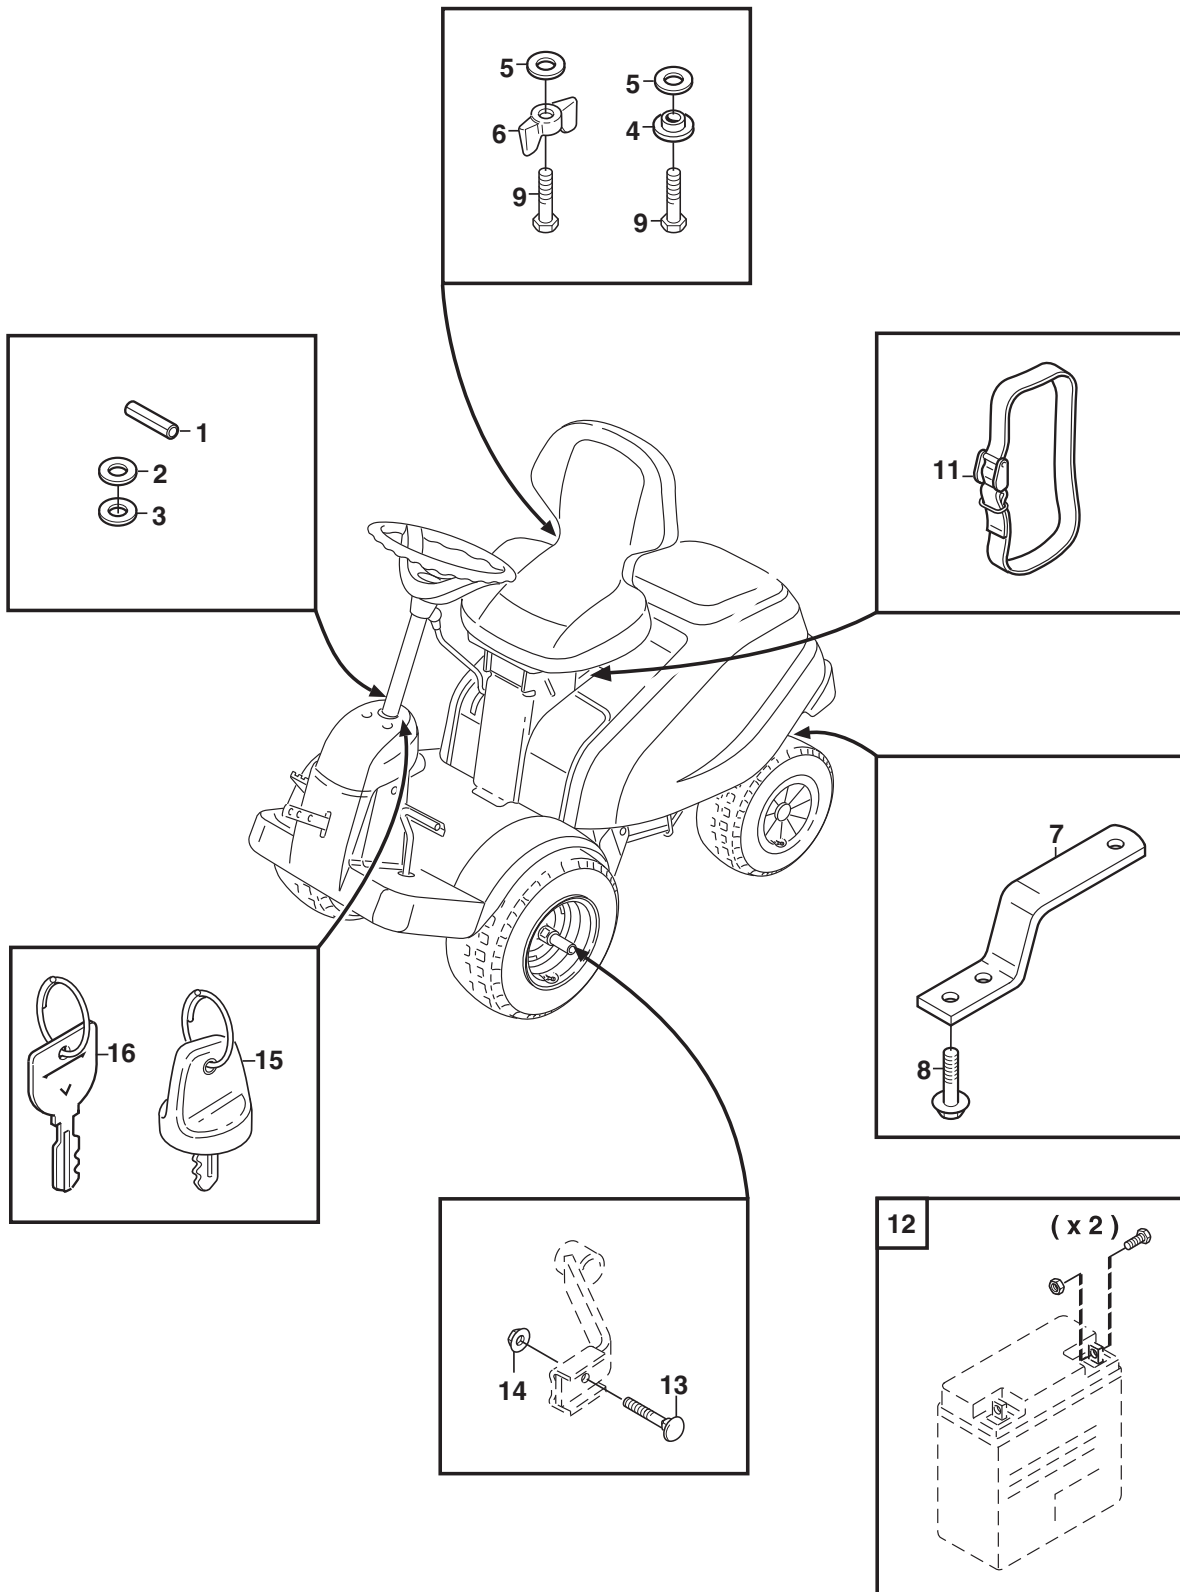

Utgåva Issue 8 - 2017		Monteringsdetaljer Assembly parts			
Pos. Fig.	Antal Q.ty	Art nr Part No	Benämning	Description	Anmärkning Notes
1	1	9595-0262-00	Spännstift	Locating Pin	
2	1	9699-0103-02	Bricka	Washer	0.5 mm
3	1	9699-0114-02	Bricka	Washer	1.0 mm
4	2	1134-4185-01	Ansatsbricka	Flange Washer	
5	4	112523060/0	Bricka	Washer	
6	2	1134-4481-01	Vingmutter	Wing Nut	
7	1	1134-4627-01	Dragkrok	Tow Bar	
8	2	9959-0820-16	Skruv	Screw	
9	4	112793102/0	Skruv	Screw	
11	1	1134-5245-01	Batterirem	Battery Strap	
12	1	1134-6113-01	Skruv	Screw	
13	2	9898-1035-16	Skruv	Screw	
14	2	9739-1031-22	Mutter	Nut	
15	1	1134-4734-01	Tändningsnyckel	Ignition Key	
16	1	1134-6125-01	Tändningsnyckel	Ignition Key