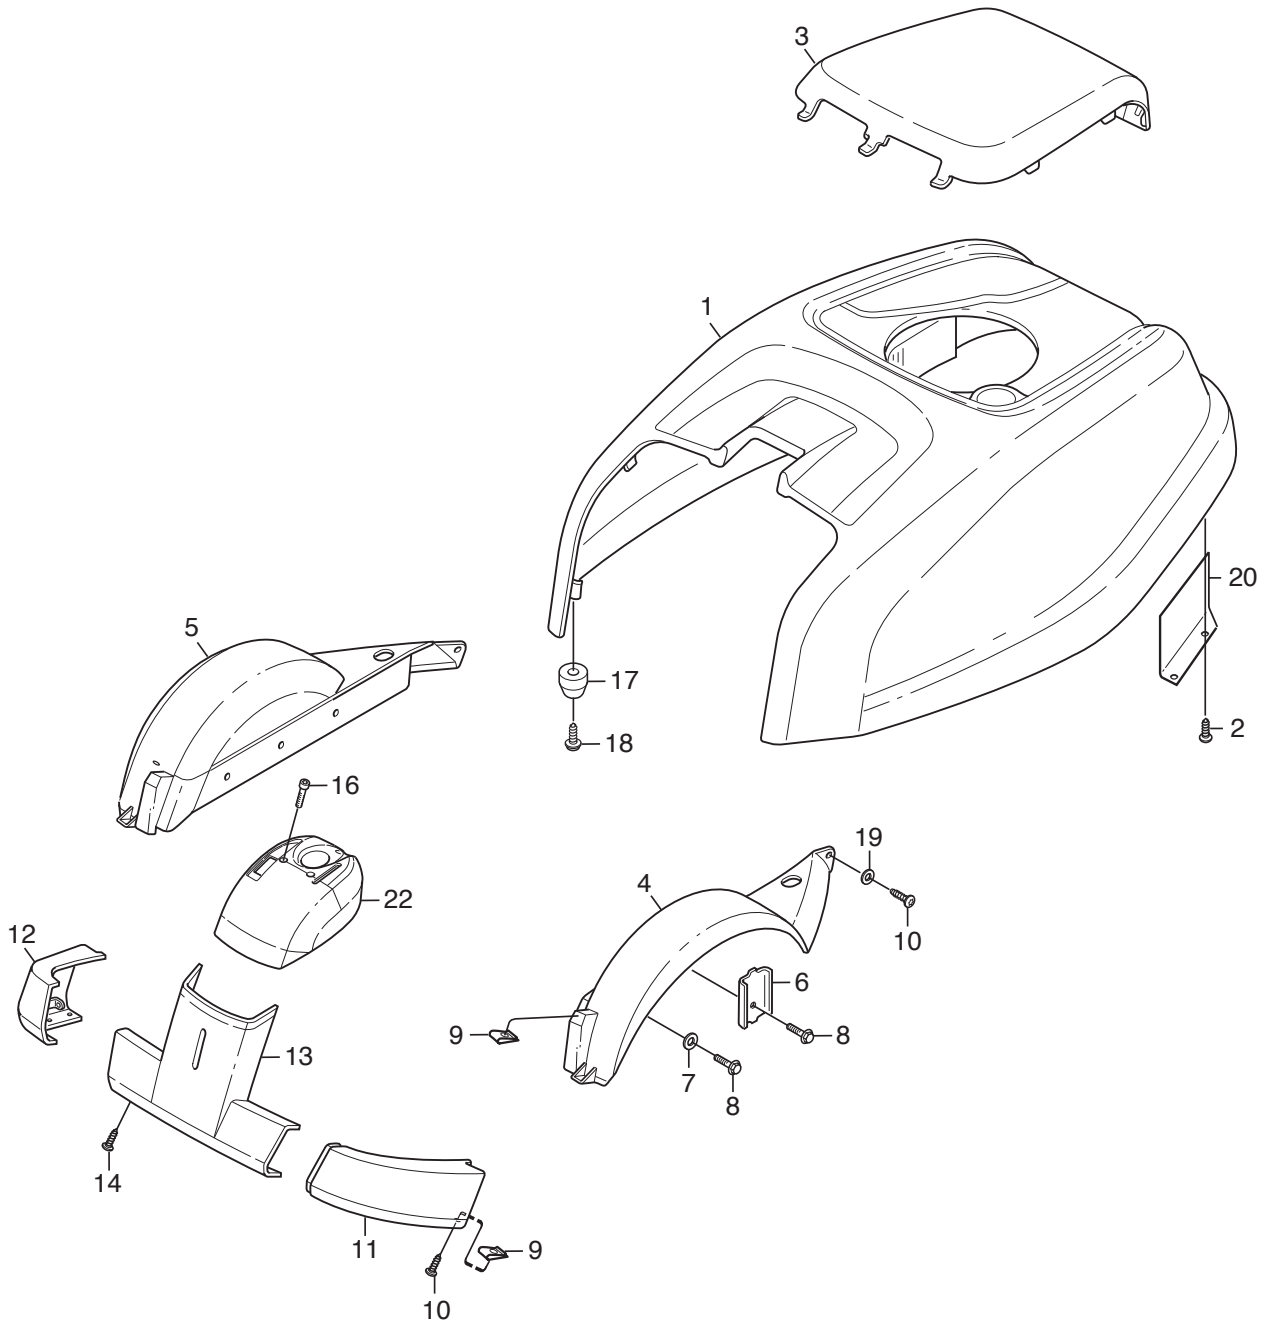

Reservdelskatalog Parts Catalogue

Villa 16 HST

2F2720511/S17 - Season 2017

- Use GLOBAL GARDEN PRODUCT Genuine Spare Parts specified in the parts list for repair and/or replacement.
 - The contents described in the parts list may change due to improvement.
 - The drawings of the spare parts are only indicative and might not represent the part in question exactly.
 - The indications "right" - "left" - "front" - "rear" refer to the position of the operator when using the machine.
- When placing orders of parts for repair and/or replacement, make sure that the illustrated parts list is the one applying to the machine's year of manufacture, as shown on the identification plate attached to the machine.

www.stiga.com

Utgåva Issue 8 - 2017		Monteringsdetaljer Assembly parts			
Pos. Fig.	Antal Q.ty	Art nr Part No	Benämning	Description	Anmärkning Notes
1	1	9595-0262-00	Spännstift	Locating Pin	
2	1	9699-0103-02	Bricka	Washer	0.5 mm
3	1	9699-0114-02	Bricka	Washer	1.0 mm
4	2	1134-4185-01	Ansatsbricka	Flange Washer	
5	4	112523060/0	Bricka	Washer	
6	2	1134-4481-01	Vingmutter	Wing Nut	
7	1	1134-4627-01	Dragkrok	Tow Bar	
8	2	9959-0820-16	Skruv	Screw	
9	4	112793102/0	Skruv	Screw	
11	1	1134-5245-01	Batterirem	Battery Strap	
12	1	1134-6113-01	Skruv	Screw	
13	2	9898-1035-16	Skruv	Screw	
14	2	9739-1031-22	Mutter	Nut	
15	1	1134-4734-01	Tändningsnyckel	Ignition Key	
16	1	1134-6125-01	Tändningsnyckel	Ignition Key	