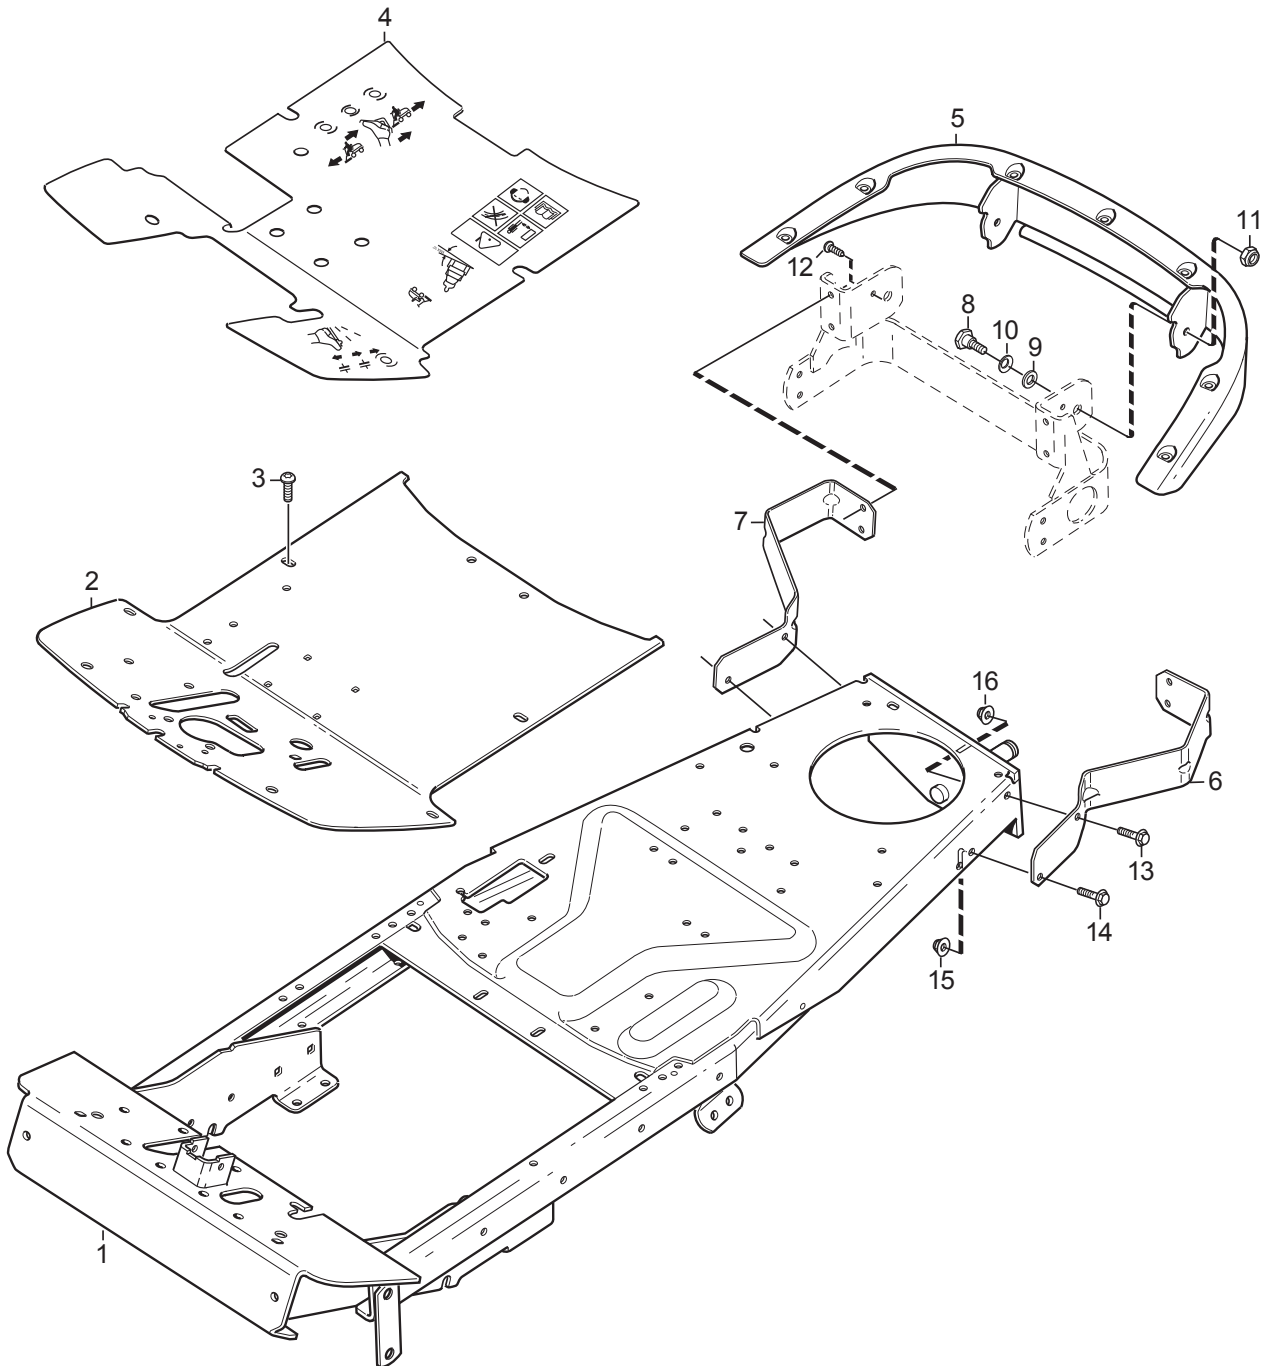

Utgåva Issue 8 - 2017		Ram Frame			
Pos. Fig.	Antal Q.ty	Art nr Part No	Benämning	Description	Anmärkning Notes
1	1	1134-6635-01	Ram Kpl (5-01)	Frame	
2	1	1134-5293-02	Durk	Floor Plate	
3	2	9893-0616-16	Skruv	Screw	
4	1	114369181/2	Durkmatta	Floor Mat	Only Hydrostatic model
6	1	1134-6630-01	Stag-Vä (5-01)	Attachment-Lh	
7	1	387785215/0	Stag-Hö	Attachment-Rh	
8	2	1134-0240-00	Skruv	Screw	
9	2	1134-4242-01	Distansbricka	Washer	
10	2	9665-0002-00	Bricka	Washer	
11	2	112155000/0	Mutter	Nut	
12	2	9943-0516-16	Skruv	Screw	
13	2	9959-0820-16	Skruv	Screw	
14	2	9959-0825-16	Skruv	Screw	
15	1	112154220/0	Mutter	Nut	
16	3	112154220/0	Mutter	Nut