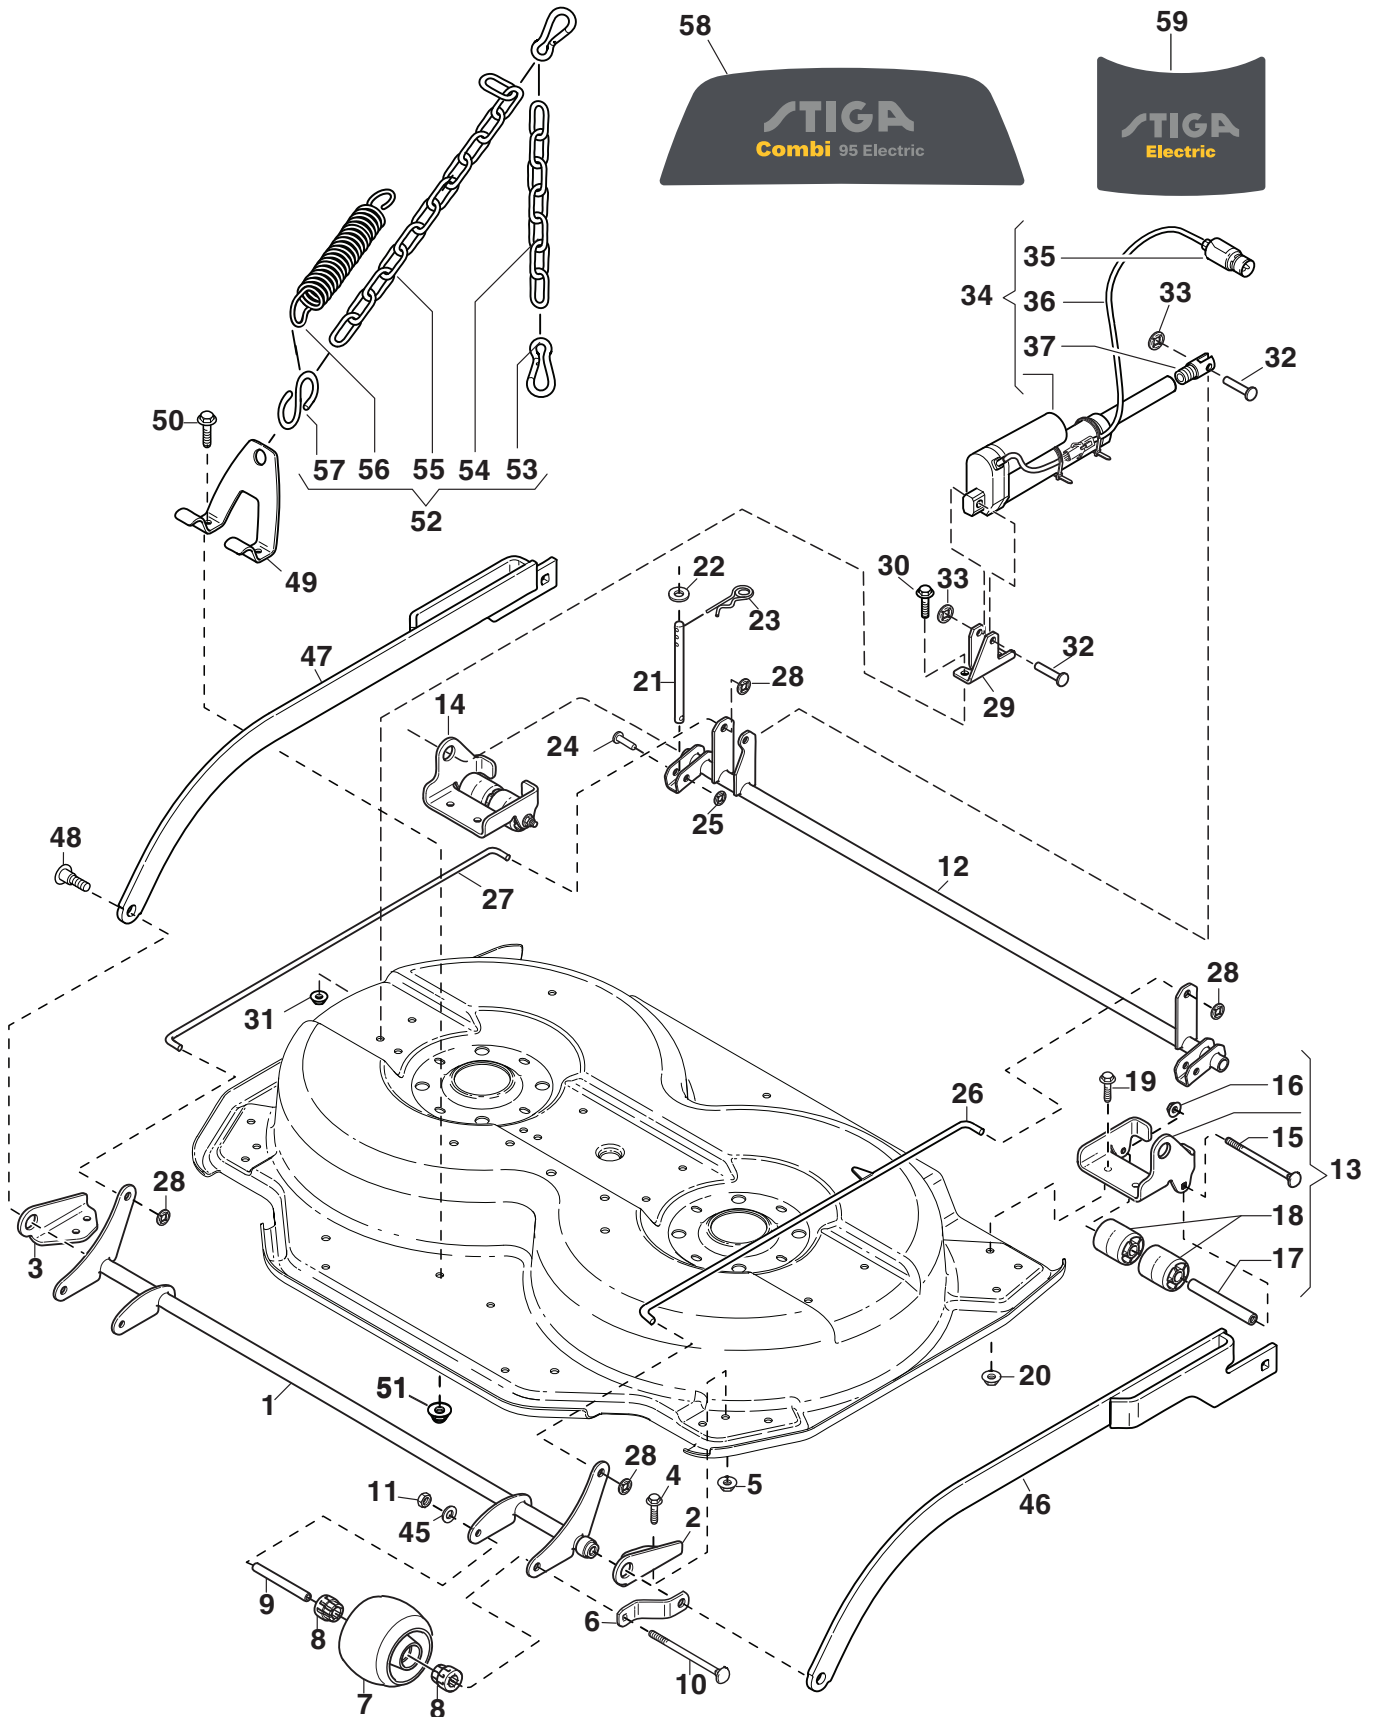

Utgåva Issue 16 - 2016		Reglage		Controls	
Pos. Fig.	Antal Q.ty	Art nr Part No	Benämning	Description	Anmärkning Notes
1	1	1134-6275-01	Framaxel-Gul (1-00)	Front Axle-Yellow	
2	1	1134-6214-01	Fäste Fram-Vä (Gul)	Bracket Front-Lh (Yellow)	
3	1	1134-6214-02	Fäste Fram-Hö (Gul)	Bracket Front-Rh (Yellow)	
4	4	112800815/0	Skruv	Screw	
5	4	112154220/0	Mutter	Nut	
6	2	387318275/0	Avbärare-Gra	Guide-Grey	
7	2	1134-4284-01	Hjul	Wheel	
8	4	1134-4319-01	Lager	Bearing	
9	2	1134-4318-01	Hjulaxel	Wheel Axle	
10	2	9897-0813-02	Skruv	Screw	
11	2	112155000/0	Mutter	Nut	
12	1	1134-6197-01	Bakaxel-Gul (1-00)	Rear Axle-Yellow	
13	1	1134-6282-01	Rulle-vä, m-fäste	Roller-Lh W.Bracket	Inkl. pos 15 - 18
14	1	1134-6282-02	Rulle-hö, m-fäste	Roller-Rh W.Bracket	Inkl. pos 15 - 18
15	1	9897-0813-02	Skruv	Screw	
16	1	112154220/0	Mutter	Nut	
17	1	1134-4318-01	Hjulaxel	Wheel Axle	
18	1	1134-9126-01	Stödrullar	Support Rollers	Sats 2 st/kit of 2
19	4	112800815/0	Skruv	Screw	
20	4	112154220/0	Mutter	Nut	
21	2	1134-6198-01	Sprint	Stud	
22	2	9699-0104-02	Bricka	Washer	
23	2	9598-2001-02	Harnalssprint (Hns 4 Dubbel)	Spring Pin	
24	2	9646-0098-22	Nit Kn 8X32	Rivet	
25	2	112604899/0	Starlock P6704 8 Fz	Crown Fastener	
26	1	1134-6250-02	Tryckstang-Vä	Push Rod, Left	
27	1	1134-6246-02	Tryckstang-Hö	Push Rod, Right	
28	4	112604903/0	Bricka	Washer	
29	1	1134-6192-01	Fäste	Bracket	
30	2	112800815/0	Skruv	Screw	
31	2	112154220/0	Mutter	Nut	
32	2	9646-0098-22	Nit Kn 8X32	Rivet	
33	2	112604899/0	Starlock P6704 8 Fz	Crown Fastener	
34	1	1134-6417-01	Ställdon	Electric Lifter	Inkl. pos 35 - 37
35	1	1134-6182-01	Hankontakt	Male Terminal	
36	1	1134-6418-02	Kabel (L485 Mm)	Cable	
37	1	1134-6373-01	Kolvstangsända	Rod End	
45	2	9699-0028-02	Bricka	Washer	
46	1	387106273/0	Aggregatsarm Kpl-Vä	Cutting Deck Arm Assy Lh	
47	1	387106271/0	Aggregatsarm Kpl-Hö	Cutting Deck Arm Assy Rh	
48	2	1134-6279-01	Ansattsskruv	Shoulder Bolt	
49	1	387773535/0	Lyftfäste-Gra	Lift Bracket-Grey	
50	2	112800815/0	Skruv	Screw	
51	2	112154220/0	Mutter	Nut	
52	1	1134-6363-01	Lyftfjäder Kpl	Lift Spring Assy	Inkl. pos 31 - 35
53	2	1134-5528-01	Karbinhake	Snap Hook	
54	1	1134-6368-02	Kedja	Chain	7 links
55	1	1134-6368-03	Kedja	Chain	12 links
56	1	1134-5625-01	Fjäder	Spring