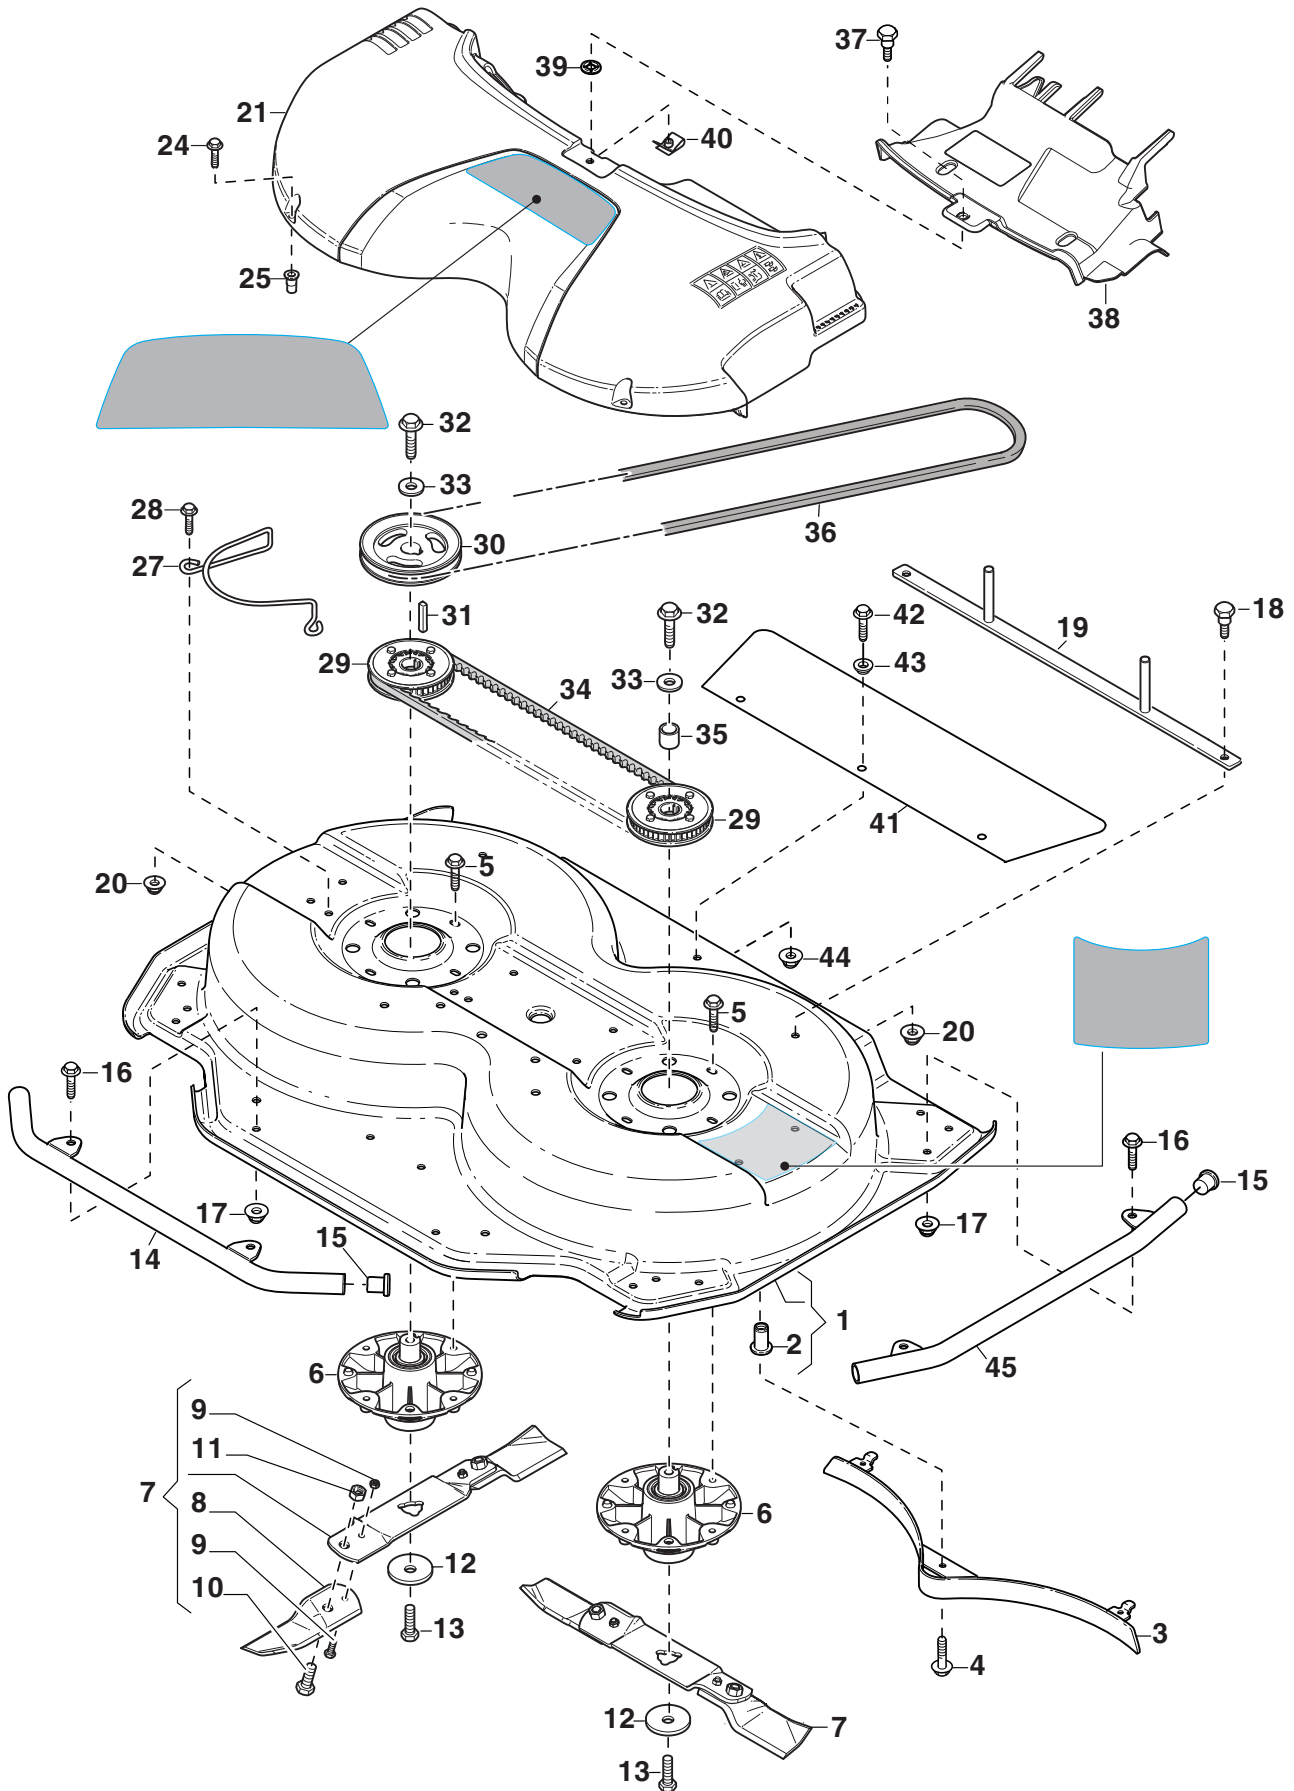

Utgåva Issue 16 - 2016		Transmission Knivar		Transmission and Blades	
Pos. Fig.	Antal Q.ty	Art nr Part No	Benämning	Description	Anmärkning Notes
1	1	387561501/0	Kapa-Gul 95C	Casing-Yellow 95C	
2	3	1134-5595-01	Blindnitmutter	Nut	
3	1	1134-6229-01	KombiPlugg 95C	Mulch Plug 95C	
4	1	9959-0820-16	Skruv	Screw	
5	8	9945-0825-16	Skruv	Screw	
6	2	1134-5831-01	Lagerbox Kpl	Bearing Box Assy	
7	1	1134-9117-01	Knivbalk Kpl (95C)	Blade Bar Assy (95C)	Sats 2 st/kit of 2
8	1	1134-9119-01	Knivsats Kpl	Blade Kit Assy	2 knivar/2 blade tips
9	1	1134-9054-01	Brytbultsats	Shear Bolt Kit	
10	2	1134-6311-01	Bult	Bolt	7/16" UNF
11	2	1134-6312-01	Mutter	Nut	7/16" UNF
12	2	1134-6211-01	Bricka	Washer	
13	2	112692395/1	Skruv	Screw	
14	1	387869259/0	Frontskydd-Gra	Front Guard Tube-Grey	
15	6	9403-0025-80	ÄndPlugg-Gra (lkp 25-21 G)	End Plug, Grey	
16	6	112800815/0	Skruv	Screw	
17	6	112154220/0	Mutter	Nut	
18	2	1134-0240-01	Ansattsskruv	Shoulder screw	
19	1	1137-1082-01	Bygel	Bracket	
20	4	112154220/0	Mutter	Nut	
21	1	337060024/0	Remskydd	Belt cover	
24	2	9945-0825-16	Skruv	Screw	
25	2	1134-5595-01	Blindnitmutter	Nut	
27	1	1134-6429-01	Remstyrning	Belt Guide	
28	2	9959-0820-16	Skruv	Screw	
29	1	1134-9127-01	Kuggremskiva	Toothed Belt Pulley	Sats 2 st/kit of 2
30	1	1137-0011-01	Remskiva	Pulley	Ø = 161 mm
31	1	9600-0168-01	Kil	Key	
32	2	112692395/1	Skruv	Screw	
33	2	1134-5406-01	Bricka	Washer	
34	1	9585-0162-01	Kuggrem	Toothed Belt	
35	1	1134-5400-04	Distans	Spacer	
36	1	1134-9068-01	Kilrem	V-Belt	9585-0127-01
37	1	1134-0240-00	Skruv	Screw	
38	1	337600003/0	Remskydd	Belt cover	
39	1	9675-0016-02	Låsbricka starlock	Starlock	
40	1	1134-4620-02	Fjädermutter	Nut	
41	1	1134-6281-02	Gummiskydd	Rubber Guard	
42	3	112800815/0	Skruv	Screw	
43	3	1134-4185-01	Ansatsbricka	Flange Washer	
44	3	112154220/0	Mutter	Nut	
45	2	387869261/0	Sidoskydd-Gra 95C	Side Guard Tube-Grey 95C