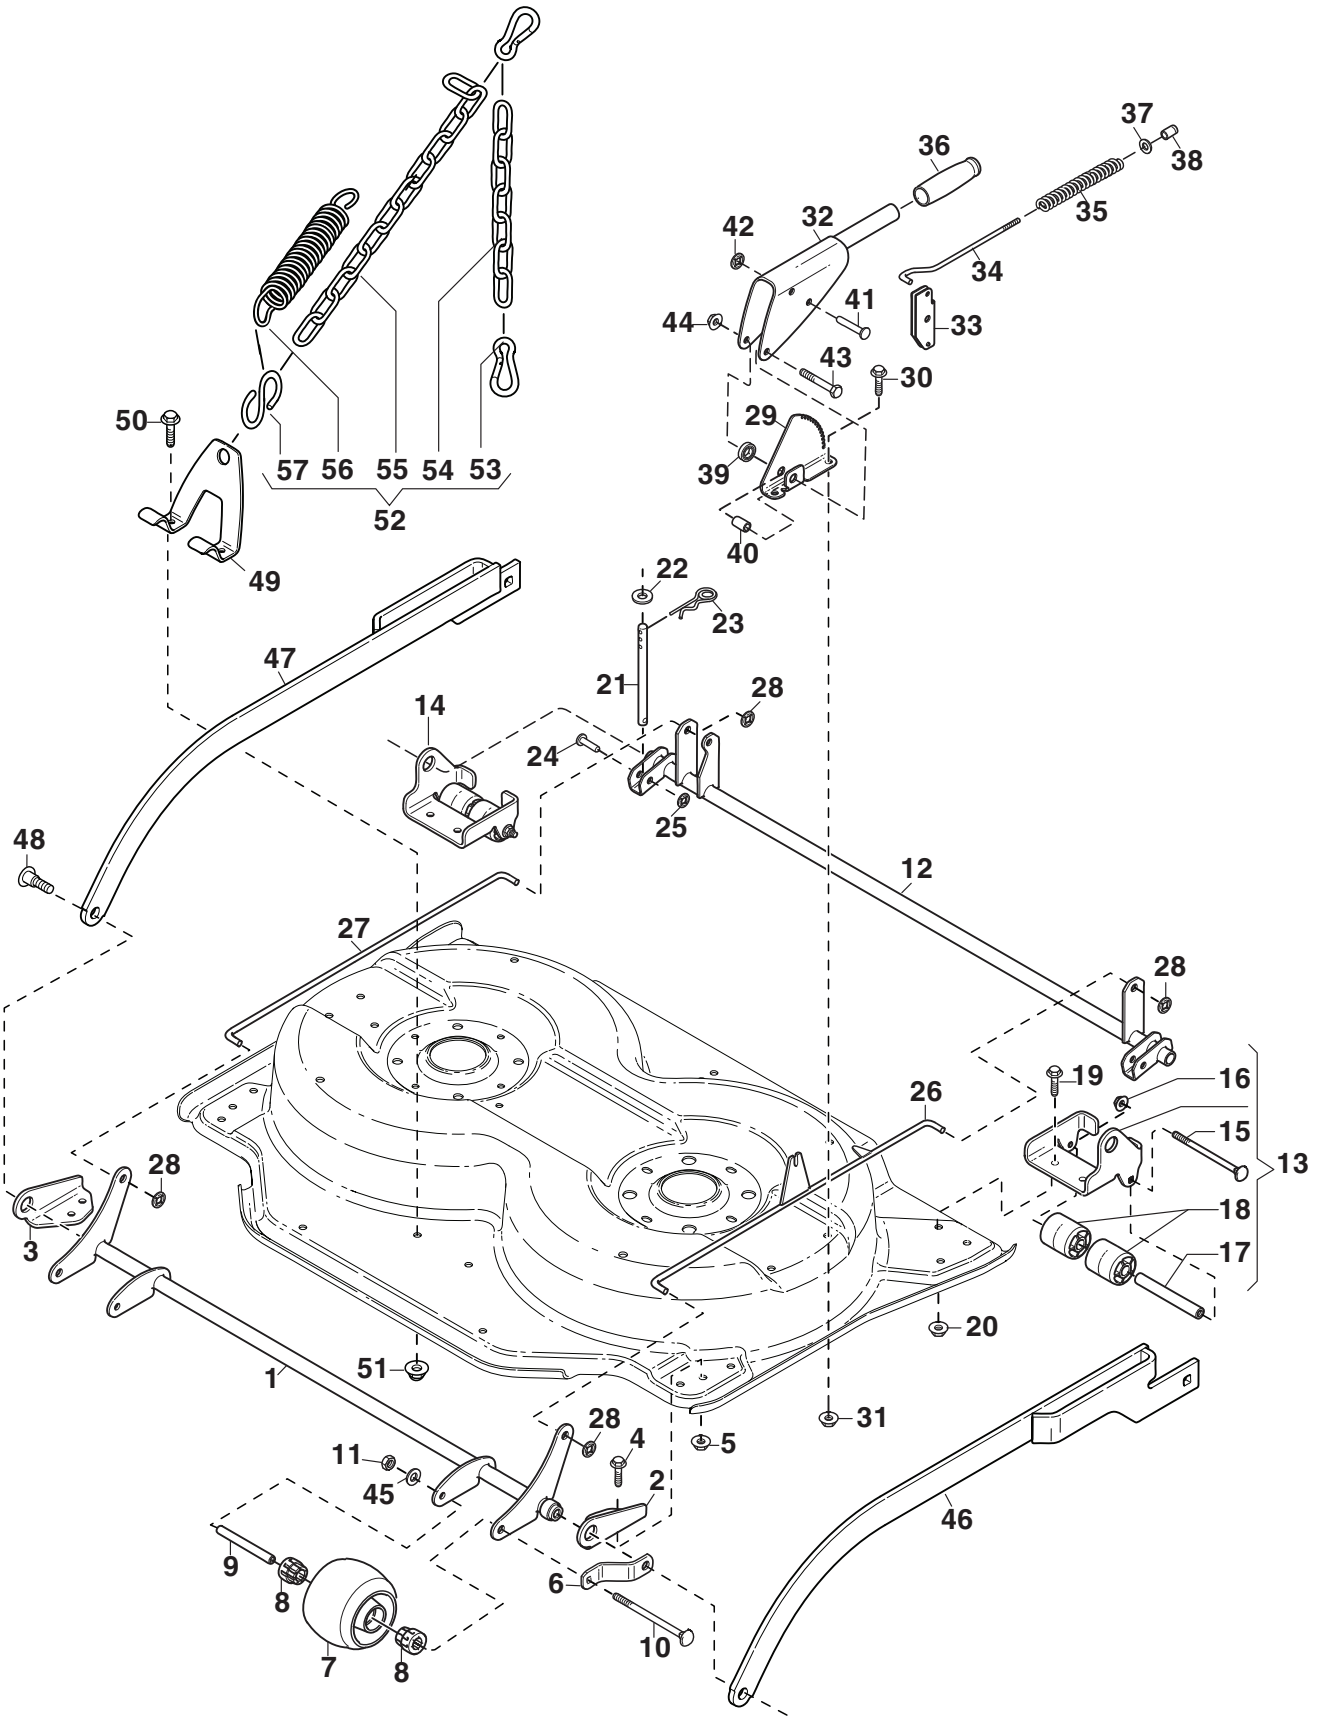

Utgåva Issue 16 - 2016		Reglage		Controls	
Pos. Fig.	Antal Q.ty	Art nr Part No	Benämning	Description	Anmärkning Notes
1	1	1134-6275-01	Framaxel-Gul (1-00)	Front Axle-Yellow	
2	1	1134-6214-01	Fäste Fram-Vä (Gul)	Bracket Front-Lh (Yellow)	
3	1	1134-6214-02	Fäste Fram-Hö (Gul)	Bracket Front-Rh (Yellow)	
4	4	112800815/0	Skruv	Screw	
5	4	112154220/0	Mutter	Nut	
6	2	387318275/0	Avbärare-Gra	Guide-Grey	
7	2	1134-4284-01	Hjul	Wheel	
8	4	1134-4319-01	Lager	Bearing	
9	2	1134-4318-01	Hjulaxel	Wheel Axle	
10	2	9897-0813-02	Skruv	Screw	
11	2	112155000/0	Mutter	Nut	
12	1	1134-6197-01	Bakaxel-Gul (1-00)	Rear Axle-Yellow	
13	1	1134-6282-01	Rulle-vä, m-fäste	Roller-Lh W.Bracket	Inkl. pos 15 - 18
14	1	1134-6282-02	Rulle-hö, m-fäste	Roller-Rh W.Bracket	Inkl. pos 15 - 18
15	1	9897-0813-02	Skruv	Screw	
16	1	112154220/0	Mutter	Nut	
17	1	1134-4318-01	Hjulaxel	Wheel Axle	
18	1	1134-9126-01	Stödrullar	Support Rollers	Sats 2 st/kit of 2
19	4	112800815/0	Skruv	Screw	
20	4	112154220/0	Mutter	Nut	
21	2	1134-6198-01	Sprint	Stud	
22	2	9699-0104-02	Bricka	Washer	
23	2	9598-2001-02	Harnalssprint (Hns 4 Dubbel)	Spring Pin	
24	2	9646-0098-22	Nit Kn 8X32	Rivet	
25	2	112604899/0	Starlock P6704 8 Fz	Crown Fastener	
26	1	1134-6249-03	Tryckstang-Vä	Push Rod, Left	
27	1	1134-6246-03	Tryckstang-Hö	Push Rod, Right	
28	4	112604903/0	Bricka	Washer	
29	1	1137-0259-01	Höjdinställningssegment	Height Adjust Quadrant	
30	2	112800815/0	Skruv	Screw	
31	2	112154220/0	Mutter	Nut	
32	1	387318273/0	Höjdinställn.Spak-Gra	Height Adjust Lever-Grey	
33	1	1134-6254-01	Spärr Kpl	Catch Assy	
34	1	1134-5444-01	Tryckstang	Push Rod	
35	1	1134-5445-01	Fjäder	Spring	
36	1	1134-5503-01	Handtag	Handle	
37	1	9699-0087-02	Bricka	Washer	
38	1	1134-3051-01	Lasratt	Locking Knob	
39	1	1134-6286-03	Distans	Spacer	
40	1	1134-1565-16	Distans	Spacer	
41	2	9646-0105-22	Nit	Rivet	
42	2	9672-0006-02	Starlock	Lock washer	
43	1	112691400/0	Skruv	Screw	
44	1	112155000/0	Mutter	Nut	
45	2	9699-0028-02	Bricka	Washer	
46	1	387106277/0	Aggregatsarm Kpl-Vä	Cutting Deck Arm Assy Lh	
47	1	387106275/0	Aggregatsarm Kpl-Hö	Cutting Deck Arm Assy Rh	
48	2	1134-6279-01	Ansattsskruv	Shoulder Bolt	
49	1	387773535/0	Lyftfäste-Gra	Lift Bracket-Grey