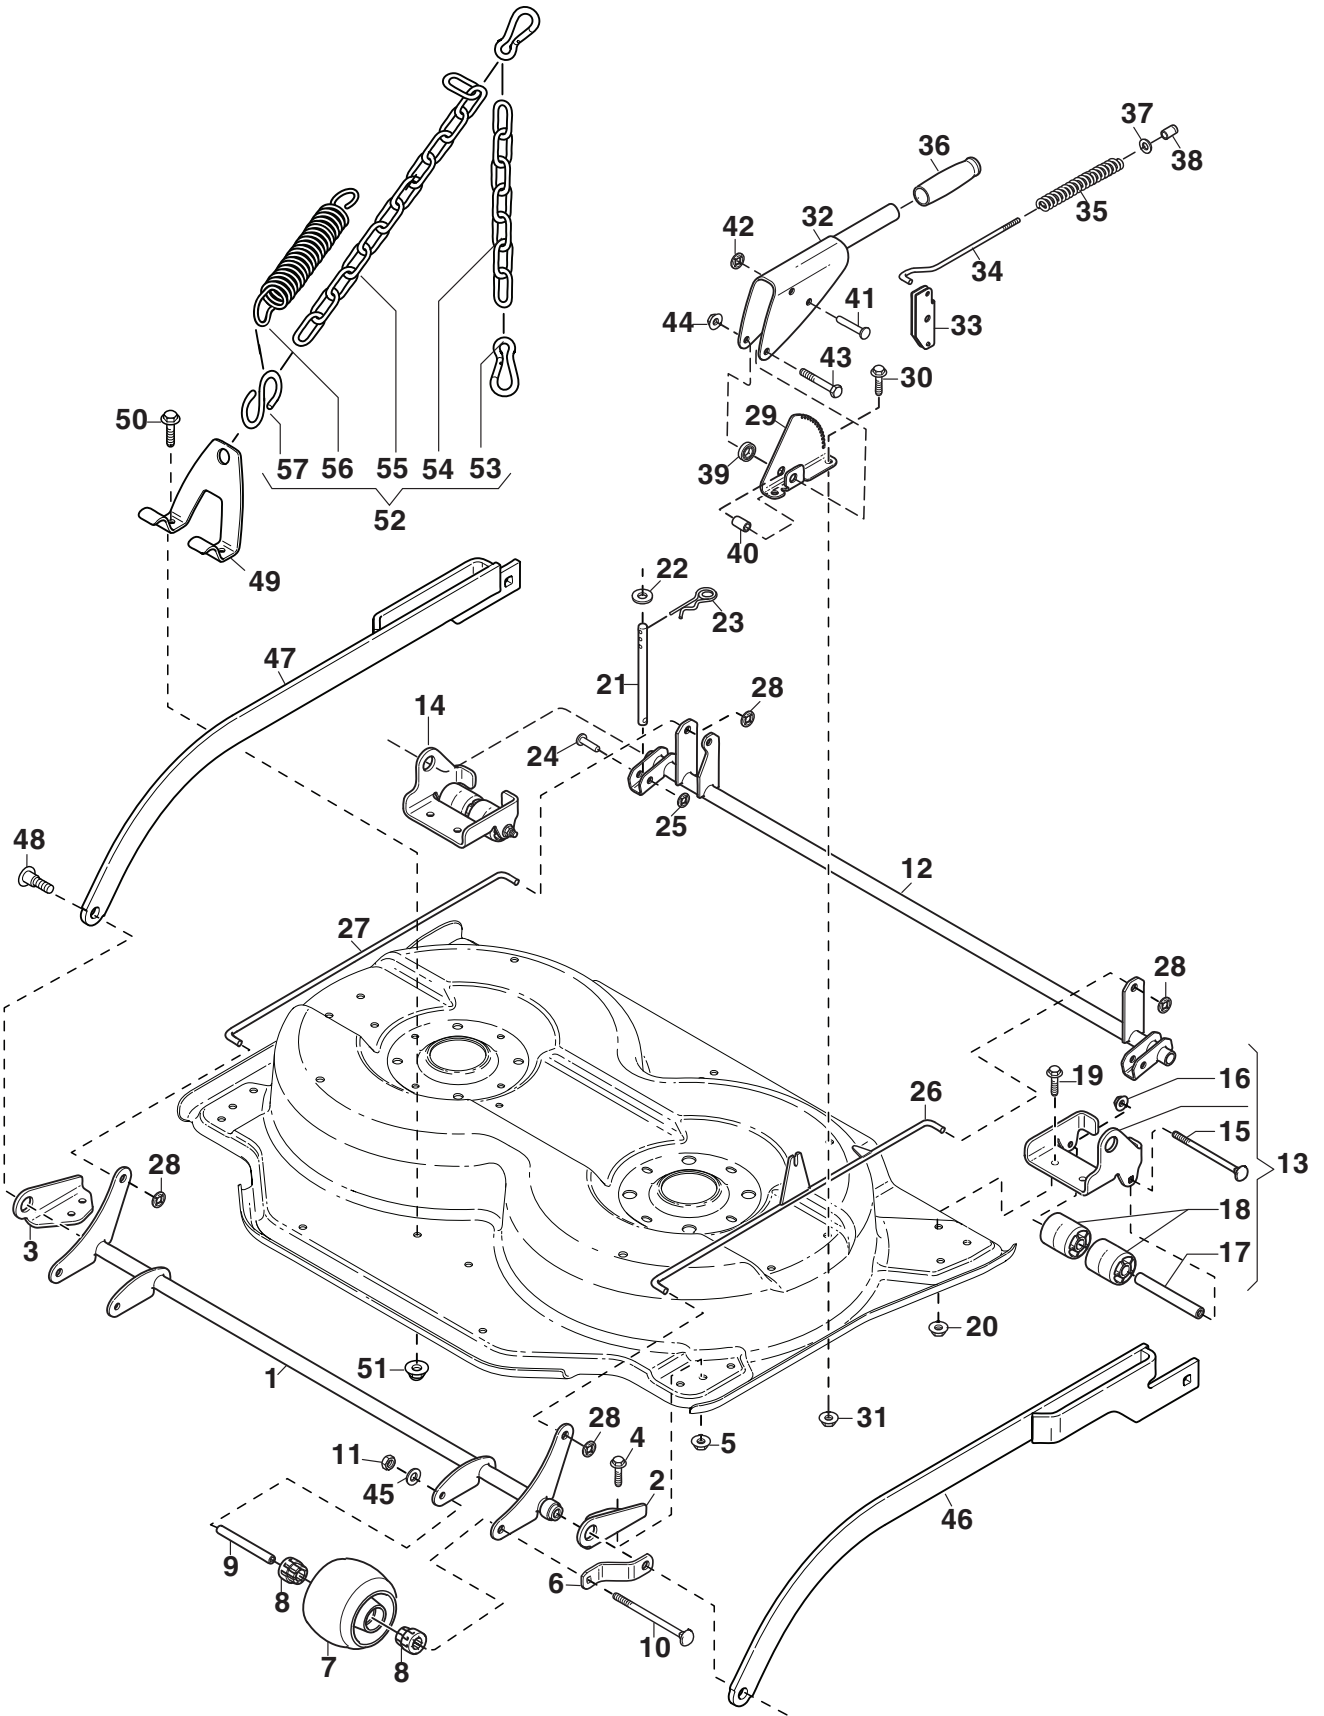

Utgåva Issue 16 - 2016		Reglage Controls			
Pos. Fig.	Antal Q.ty	Art nr Part No	Benämning	Description	Anmärkning Notes
50	2	112800815/0	Skruv	Screw	
51	2	112154220/0	Mutter	Nut	
52	1	1134-6363-01	Lyftfjäder Kpl	Lift Spring Assy	Inkl. pos 31 - 35
53	2	1134-5528-01	Karbinhake	Snap Hook	
54	1	1134-6368-02	Kedja	Chain	7 links
55	1	1134-6368-03	Kedja	Chain	12 links
56	1	1134-5625-01	Fjäder	Spring	
57	1	1134-4623-01	Ess-Krok	S-Hook