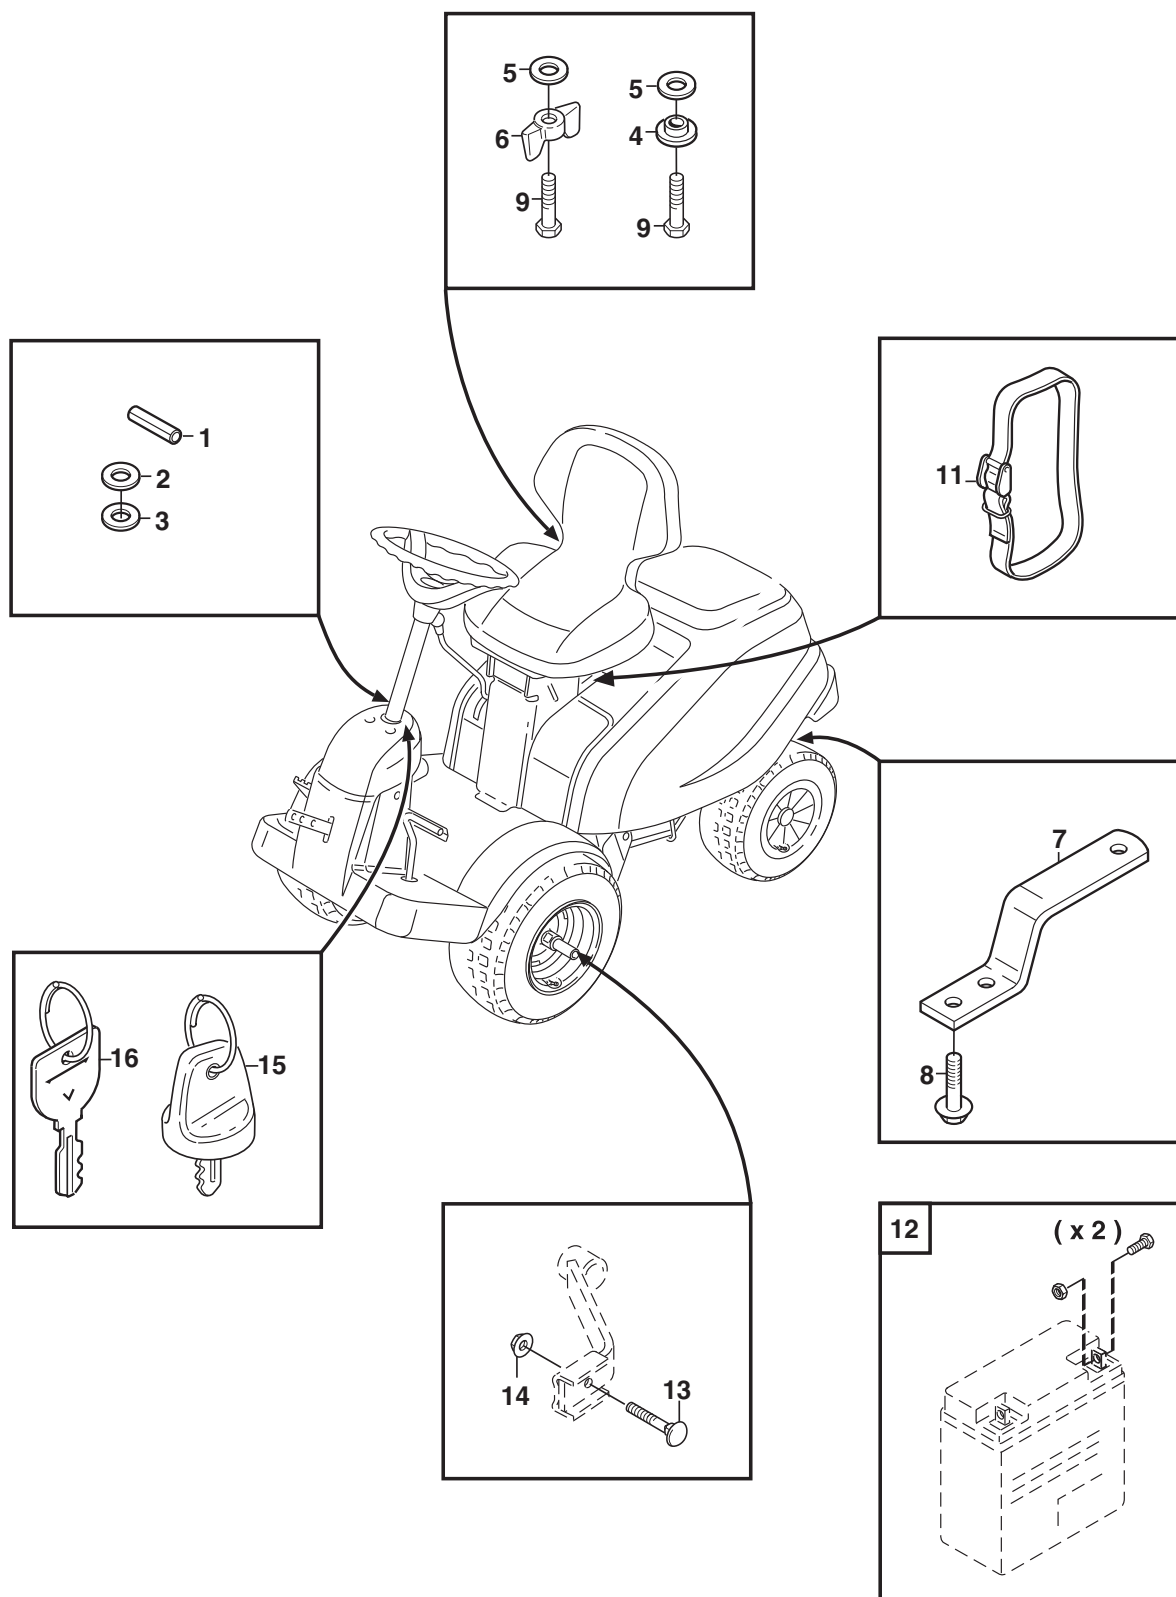

Utgåva Issue 18 - 2016		Monteringsdetaljer Assembly parts			
Pos. Fig.	Antal Q.ty	Art nr Part No	Benämning	Description	Anmärkning Notes
1	1	9595-0262-00	Spännstift	Locating Pin	
2	1	9699-0103-02	Bricka	Washer	0.5 mm
3	1	9699-0114-02	Bricka	Washer	1.0 mm
4	2	1134-4185-01	Ansatsbricka	Flange Washer	
5	4	112523060/0	Bricka	Washer	
6	2	1134-4481-01	Vingmutter	Wing Nut	
7	1	1134-4627-01	Dragkrok	Tow Bar	
8	2	9959-0820-16	Skruv	Screw	
9	4	112793102/0	Skruv	Screw	
11	1	1134-5245-01	Batterirem	Battery Strap	
12	1	1134-6113-01	Skruv	Screw	
13	2	9898-1035-16	Skruv	Screw	
14	2	9739-1031-22	Mutter	Nut	
15	1	1134-4734-01	Tändningsnyckel	Ignition Key	
16	1	1134-6125-01	Tändningsnyckel	Ignition Key