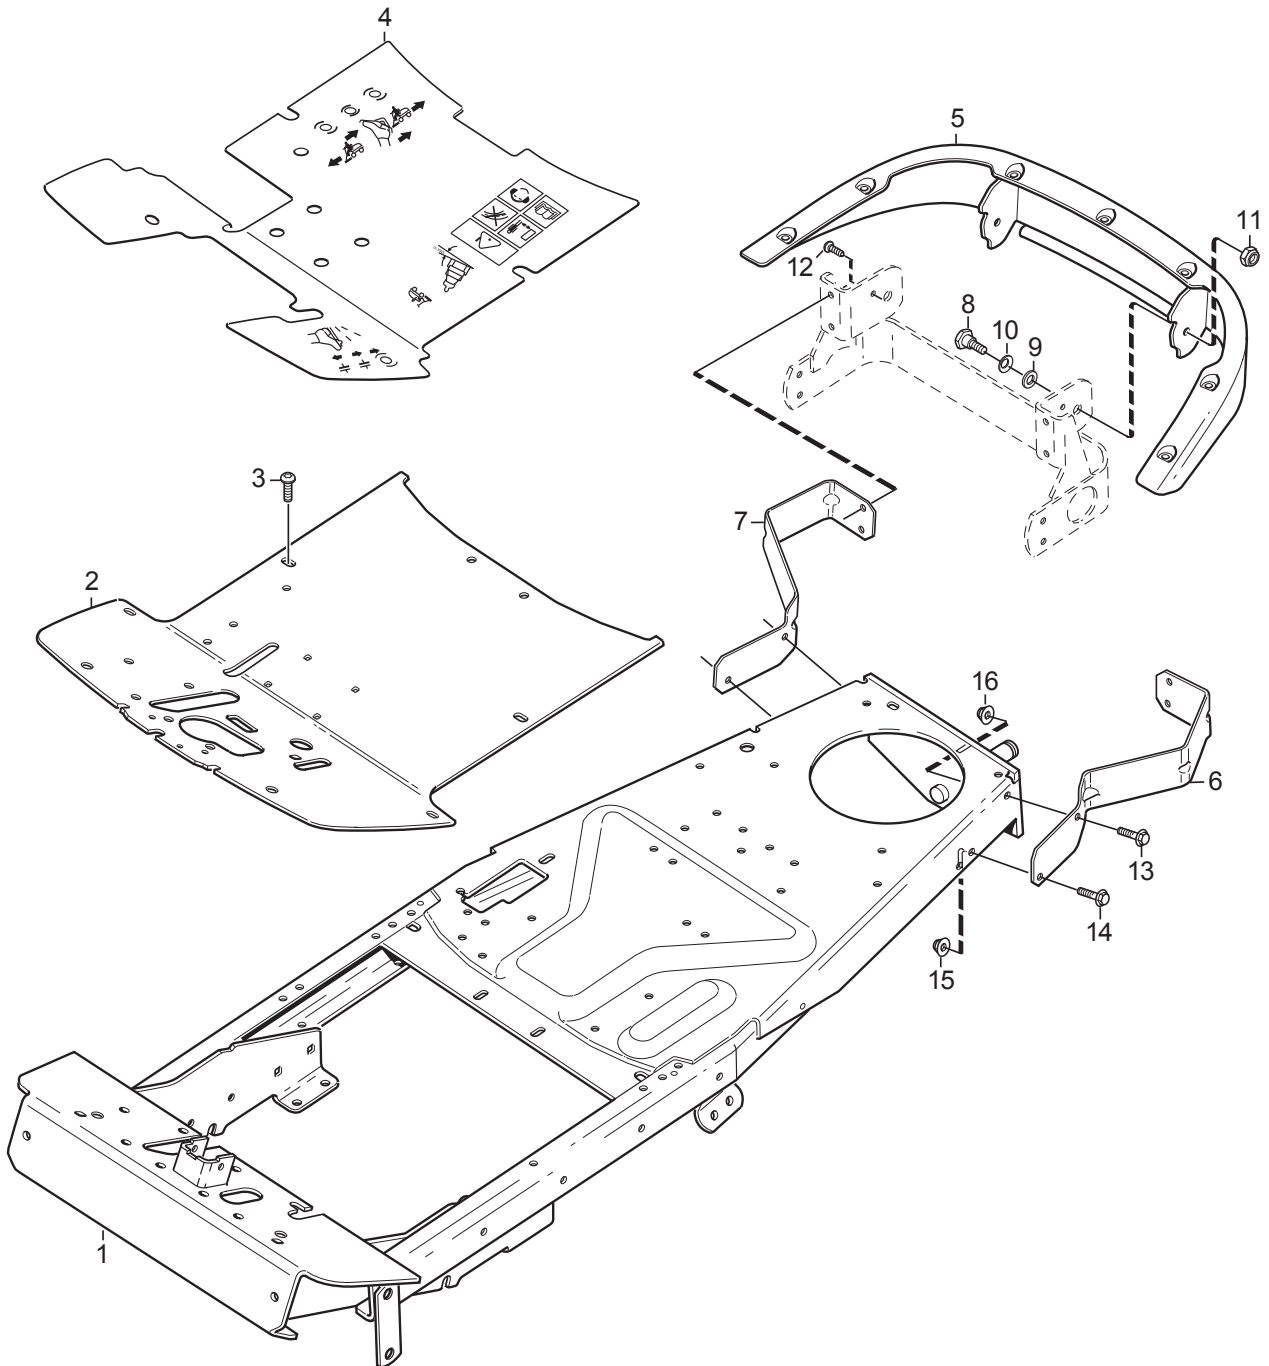

Utgåva Issue 18 - 2016		Ram Frame			
Pos. Fig.	Antal Q.ty	Art nr Part No	Benämning	Description	Anmärkning Notes
1	1	1134-6635-01	Ram Kpl (5-01)	Frame	
2	1	1134-5293-02	Durk	Floor Plate	
3	2	9893-0616-16	Skruv	Screw	
4	1	114369181/0	Durkmatta	Floor Mat	Only Hydrostatic model
5	1	387457005/0	Stötfangare-bakre	Rear Bumper (Grey)	
6	1	1134-6630-01	Stag-Vä (5-01)	Attachment-Lh	
7	1	387785215/0	Stag-Hö	Attachment-Rh	
8	2	1134-0240-00	Skruv	Screw	
9	2	1134-4242-01	Distansbricka	Washer	
10	2	9665-0002-00	Bricka	Washer	
11	2	112155000/0	Mutter	Nut	
12	2	9943-0516-16	Skruv	Screw	
13	2	9959-0820-16	Skruv	Screw	
14	2	9959-0825-16	Skruv	Screw	
15	1	112154220/0	Mutter	Nut	
16	3	112154220/0	Mutter	Nut