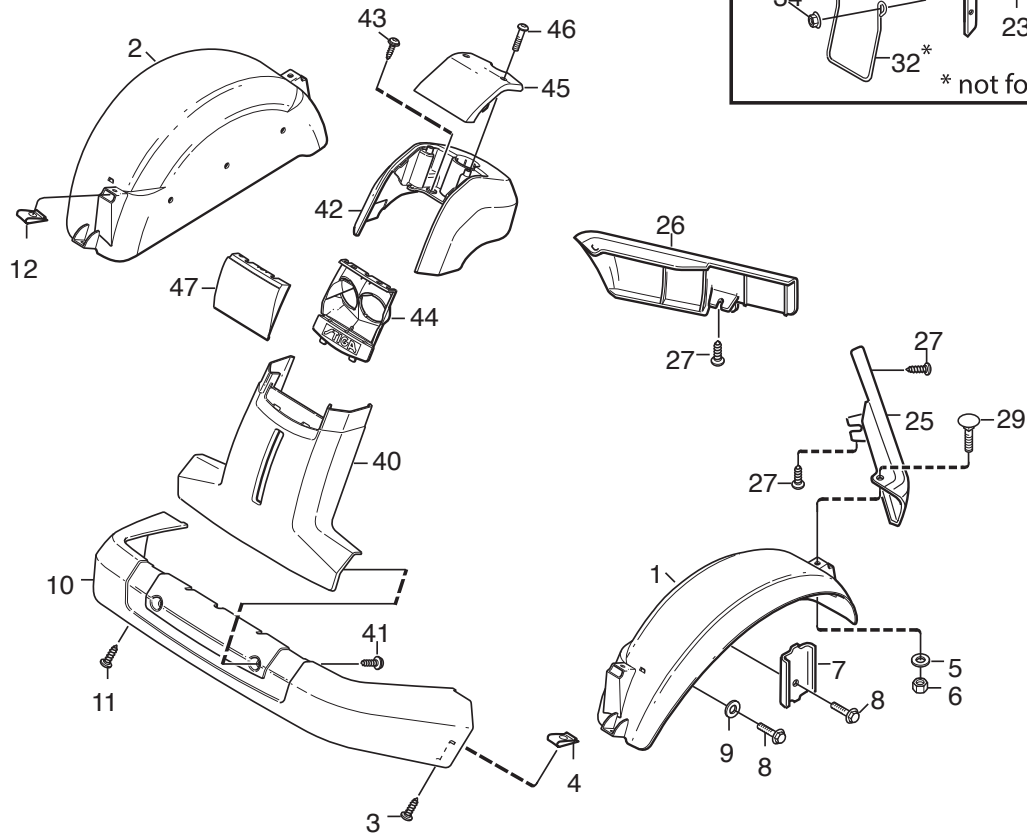

Reservdelskatalog Parts Catalogue

Park 720 PW

2F6220621/S16 - Season 2016

- Use GLOBAL GARDEN PRODUCT Genuine Spare Parts specified in the parts list for repair and/or replacement.
 - The contents described in the parts list may change due to improvement.
 - The drawings of the spare parts are only indicative and might not represent the part in question exactly.
 - The indications "right" - "left" - "front" - "rear" refer to the position of the operator when using the machine.
- When placing orders of parts for repair and/or replacement, make sure that the illustrated parts list is the one applying to the machine's year of manufacture, as shown on the identification plate attached to the machine.

www.stiga.com

Utgåva Issue 18 - 2016		Monteringsdetaljer Assembly parts			
Pos. Fig.	Antal Q.ty	Art nr Part No	Benämning	Description	Anmärkning Notes
1	2	9595-0262-00	Spännstift	Locating Pin	0.5 mm
2	1	9699-0103-02	Bricka	Washer	1.0 mm
3	1	9699-0114-02	Bricka	Washer	1.0 mm
10	2	1134-4734-01	Tändningsnyckel	Ignition Key	
13	1	1134-5512-01	Dragplat5-01	Towing Plate	
14	2	9959-0820-16	Skruv	Screw	
15	2	112154220/0	Mutter	Nut	
17	1	1134-6113-02	Skruv	Screw	
18	2	9898-1035-16	Skruv	Screw	
19	2	9739-1031-22	Mutter	Nut	