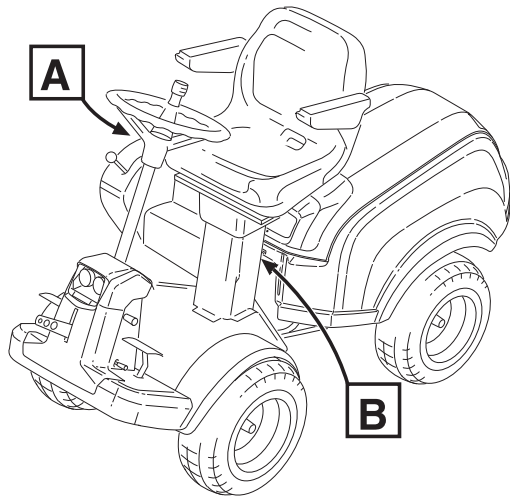

Utgåva Issue 18 - 2016		Kaross Body works			
Pos. Fig.	Antal Q.ty	Art nr Part No	Benämning	Description	Anmärkning Notes
1	1	337491251/0	Framskärm-Vä	Mud Guard, Front-Lh	
2	1	337491250/0	Framskärm-Hö	Mud Guard, Front-Rh	
3	2	9893-0616-16	Skruv	Screw	
4	2	1134-4176-01	Clips	Clips	
5	2	9699-0060-02	Bricka	Washer	
6	2	112154510/0	Mutter	Nut	
7	2	1137-0088-01	Stödplat	Support Plate	
8	6	9945-0816-16	Skruv	Screw	
9	4	112523060/0	Bricka	Washer	
10	1	337502507/0	Stötfangare-Fram	Front Bumper	
11	6	9893-0616-16	Skruv	Screw	
12	2	1134-4176-01	Clips	Clips	
16	2	9699-0099-02	Bricka	Washer	
17	1	1134-4360-01	Kapa-Inre (1-00)	Cover-Inner	
18	1	1134-3979-01	Kapa Yttre1-00	Cover-Outer	
19	3	9946-0525-16	Skruv	Screw	
20	2	9950-0570-12	Skruv	Screw	
21	2	112154330/0	Mutter	Nut	
23	4	9893-0616-16	Skruv	Screw	
25	1	337110331/0	Kantlist-Vä (Gra)	Moulding-Left (Grey)	
26	1	337110332/0	Kantlist-Hö (Gra)	Moulding Right-Grey	
27	4	9893-0616-16	Skruv	Screw	
28	2	9840-8013-16	Skruv	Screw	
29	2	112815200/0	Skruv	Screw	
31	1	1134-6461-01	Bakstycke 1-00	Rear Plate	
32	1	1134-6460-01	Skyddsbygel	Protective Loop	not in all models
33	2	9959-0820-16	Skruv	Screw	not in all models
34	2	112154220/0	Mutter	Nut	not in all models
40	1	1137-0050-01	Frontkapa-Nedre	Front Panel-Lower	
41	2	112728697/0	Skruv	Screw	
42	1	1137-0051-01	Frontkapa-Övre	Front Panel-Upper	
43	2	9946-0525-16	Skruv	Screw	
44	1	337110329/0	Lamphallare	Lamp Holder	
45	1	337110330/0	Toppkapa	Top Panel	
46	2	112728697/0	Skruv	Screw	
47	1	1137-0054-01	Lampglas	Lamp Glass