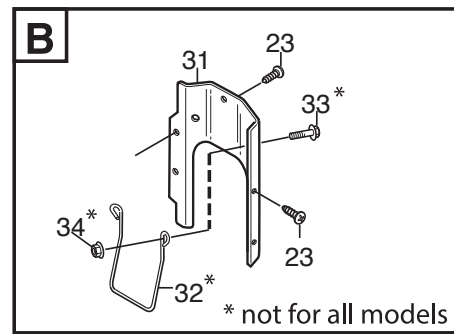

Reservdelskatalog Parts Catalogue

Park 720 PW

2F6220621/S16 - Season 2016

- Use GLOBAL GARDEN PRODUCT Genuine Spare Parts specified in the parts list for repair and/or replacement.
 - The contents described in the parts list may change due to improvement.
 - The drawings of the spare parts are only indicative and might not represent the part in question exactly.
 - The indications "right" - "left" - "front" - "rear" refer to the position of the operator when using the machine.
- When placing orders of parts for repair and/or replacement, make sure that the illustrated parts list is the one applying to the machine's year of manufacture, as shown on the identification plate attached to the machine.

www.stiga.com

Utgåva Issue 18 - 2016		Monteringsdetaljer Assembly parts			
Pos. Fig.	Antal Q.ty	Art nr Part No	Benämning	Description	Anmärkning Notes
1	2	9595-0262-00	Spännstift	Locating Pin	0.5 mm
2	1	9699-0103-02	Bricka	Washer	1.0 mm
3	1	9699-0114-02	Bricka	Washer	1.0 mm
10	2	1134-4734-01	Tändningsnyckel	Ignition Key	
13	1	1134-5512-01	Dragplat5-01	Towing Plate	
14	2	9959-0820-16	Skruv	Screw	
15	2	112154220/0	Mutter	Nut	
17	1	1134-6113-02	Skruv	Screw	
18	2	9898-1035-16	Skruv	Screw	
19	2	9739-1031-22	Mutter	Nut	