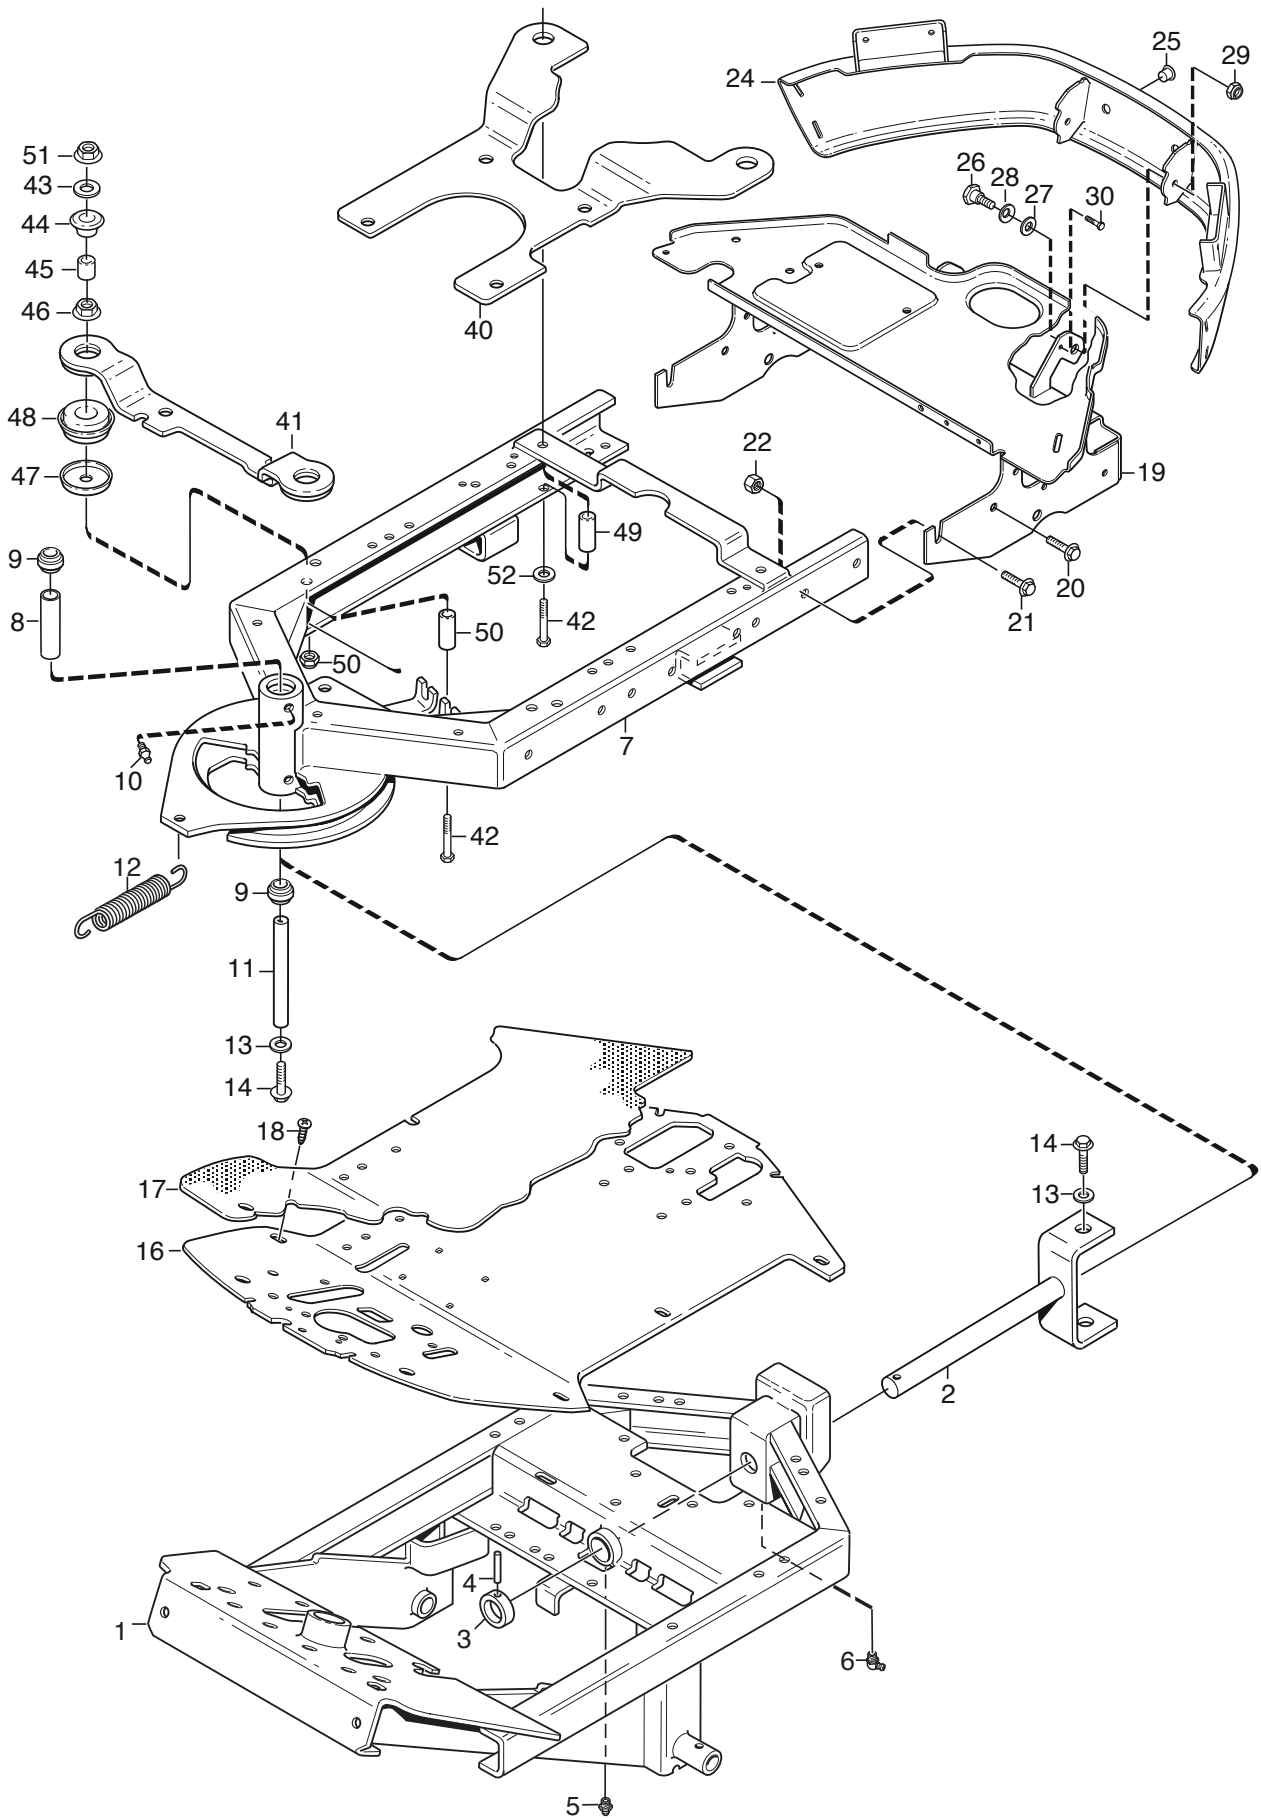

Utgåva Issue 18 - 2016		Ram		Frame	
Pos. Fig.	Antal Q.ty	Art nr Part No	Benämning	Description	Anmärkning Notes
1	1	387800011/0	Ram-Främre Kpl	Frame Front	Incl. Pos. 2-3-4-5-5
2	1	1134-3963-02	Midjegaffel Service 5-01 H10	Fork	
3	1	1134-0031-00	Ledaxelstopp	Pivot Shaft Stop	
4	1	9595-0262-00	Spännstift	Locating Pin	
5	1	9501-0500-00	Smörjkopp Kort Rak	Grease Dispenser	Rak/straight
6	1	9501-0504-01	Smörjnippel	Grease Nipple M6 90	90°
7	1	1134-6046-01	Ram-Bakre (Park Diesel) 5-01	Frame-Rear (Park Diesel)	
8	1	1134-5705-01	Distans	Spacer	
9	2	9547-0001-00	Ledlager	Bearing	
10	2	9501-0500-00	Smörjkopp Kort Rak	Grease Dispenser	
11	1	1134-5988-01	Centrumaxel	Centre Shaft	
12	1	1134-2171-01	Fjäder	Spring	
13	2	9699-0035-02	Bricka	Washer	
14	2	9959-1025-16	Skruv	Screw	
16	1	1134-6586-01	Durk (5-01)	Floor Plate	
17	1	114369182/0	Dekal	Label	
18	2	9893-0616-16	Skruv	Screw	
19	1	1134-5944-01	Tankhylla Kpl. 5-01	Tank Shelf Assy	
20	2	9945-0816-16	Skruv	Screw	
21	2	9959-0820-16	Skruv	Screw	
22	2	112154220/0	Mutter	Nut	
24	1	387457003/0	Stötfangare	Rear Bumper	
25	2	1134-4100-01	Täckpropp	Plug	
26	2	1134-0240-00	Skruv	Screw	
27	2	1134-4242-01	Distansbricka	Washer	
28	2	9665-0002-00	Bricka	Washer	
29	2	112155000/0	Mutter	Nut	
30	2	9943-0516-16	Skruv	Screw	
40	1	1134-6037-01	Motorstag Kpl 5-01	Engine Bracket	
41	1	1134-4918-01	Engine Fäste	Engine Support	
42	4	9997-1011-06	Skruv	Screw	
43	4	9699-0030-02	Bricka	Washer	
44	4	322672201/0	Bricka	Washer	
45	4	1134-4919-01	Distans	Spacer	
46	4	9739-1031-22	Mutter	Nut	
47	4	1134-4915-01	Stödkopp	Support Cup	
48	4	1134-4920-01	Dämpement	Vibration Absorber	
49	2	1134-0041-03	Bussning	Bushing	L = 55 mm
50	2	1134-6887-01	Hylsa	Collar	L = 51,2 mm
51	4	9731-1031-22	Mutter	Nut	
52	2	9699-0030-02	Bricka	Washer