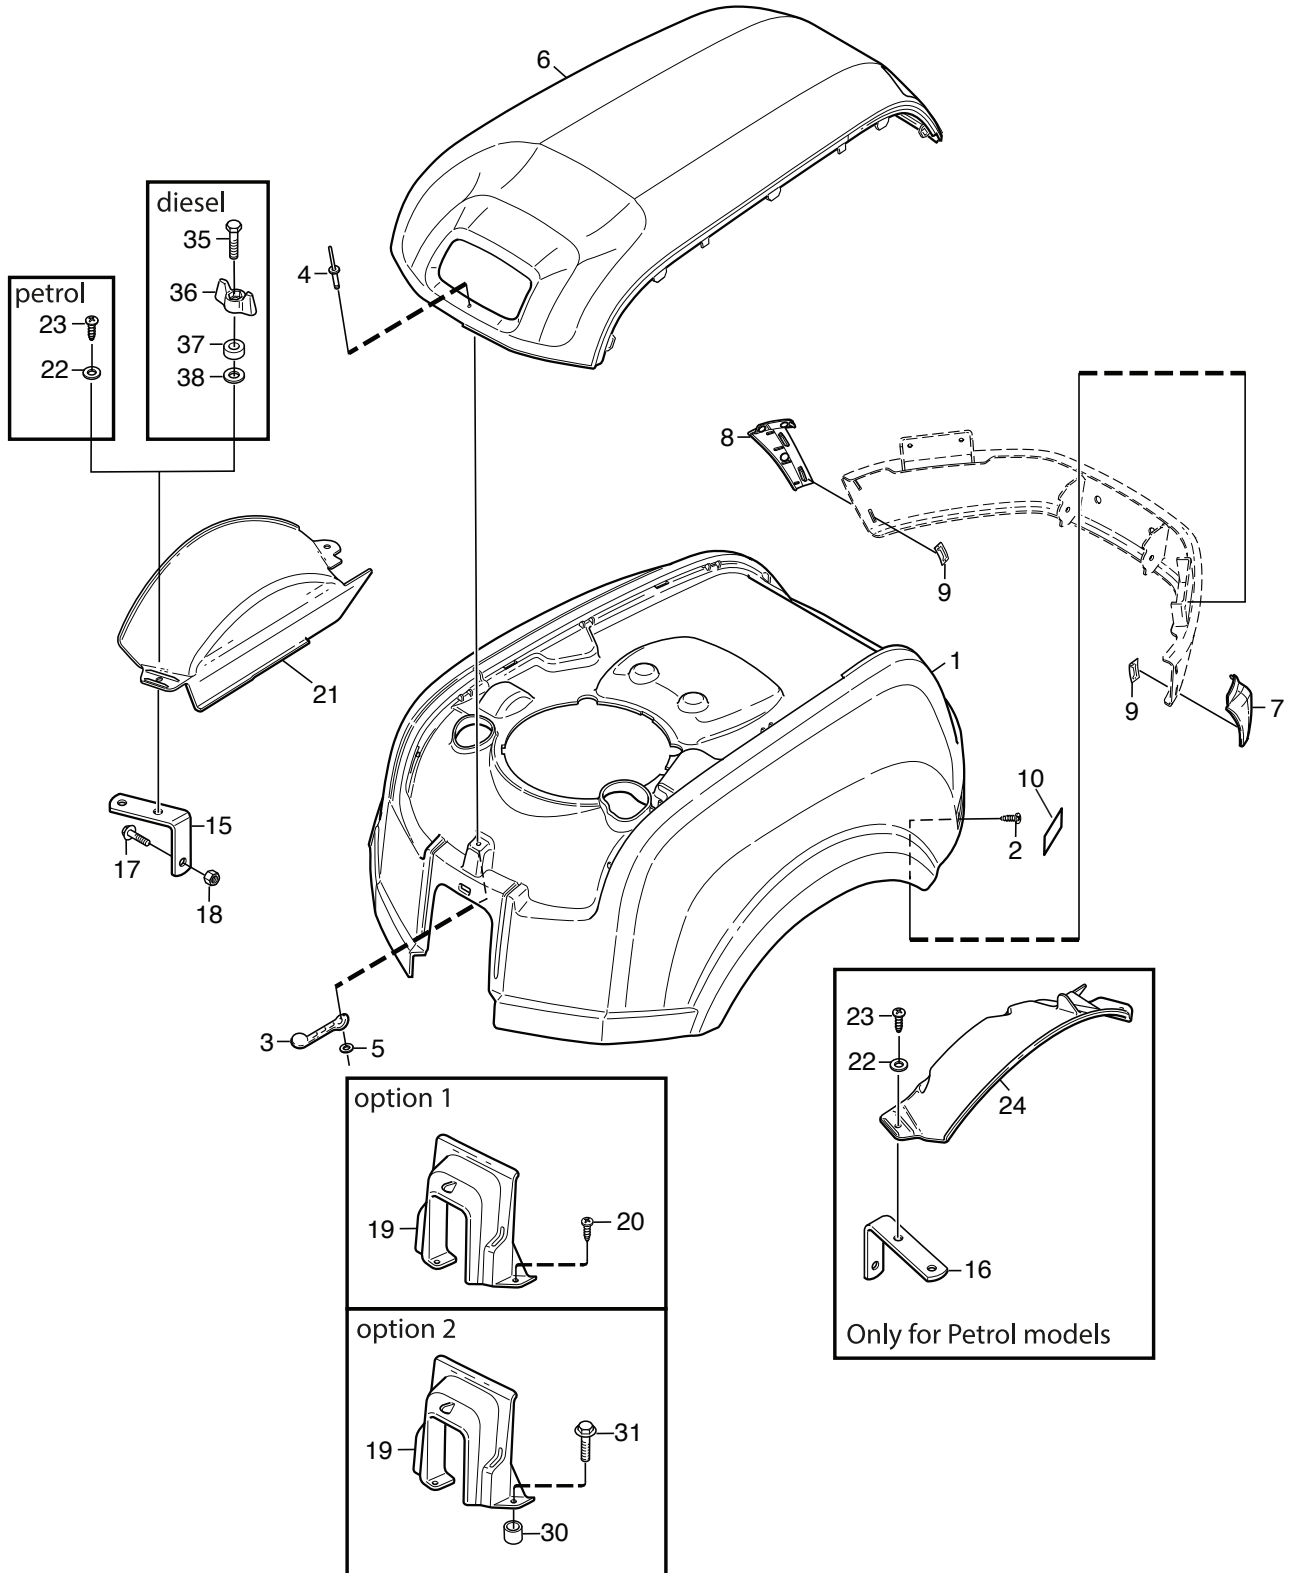

Utgåva Issue 18 - 2016		Kaross Body works			
Pos. Fig.	Antal Q.ty	Art nr Part No	Benämning	Description	Anmärkning Notes
1	1	1134-6025-01	Motorhuv(1-00)	Engine Hood	
2	4	9893-0616-16	Skruv	Screw	
3	1	1134-9028-01	Gummistropp (3 St)	Rubber Strap (3 Pcs)	Sats 3 st/kit of 3
4	1	9632-0513-00	Popnit1 -0420 Bs [Tap/D Bs] 3,2X20	Pop Rivet	
5	1	9699-0120-02	Bricka	Washer	
6	1	337110334/0	Motorlucka	Engine Cover	
7	1	337110336/0	Ändavslut Stötfangare-Vä	Bumper End-Lh	
8	1	337110335/0	Ändavslut Stötfangare-Hö	Bumper End-Rh	
9	4	1134-6310-01	Clips	Clip	
10	2	337580302/0	Plåt	Plate	
15	1	1134-4012-03	Stöd-Hö	Support, Right	
17	1	9959-0820-16	Skruv	Screw	
18	1	112154220/0	Mutter	Nut	
19	1	112154220/0	Mutter	Nut	
20	3	9893-0616-16	Skruv	Screw	
21	1	1134-4800-01	Innerskärm-Hö (Park)	Inner Mud Guard-Rh (Park)	
35	2	112791500/0	Skruv	Screw	Not for Petrol models
36	2	1134-4481-02	Vingmutter	Wing Nut	Not for Petrol models
37	2	125160012/0	Distans	Spacer	Not for Petrol models
38	2	112523040/0	Bricka	Washer	Not for Petrol models