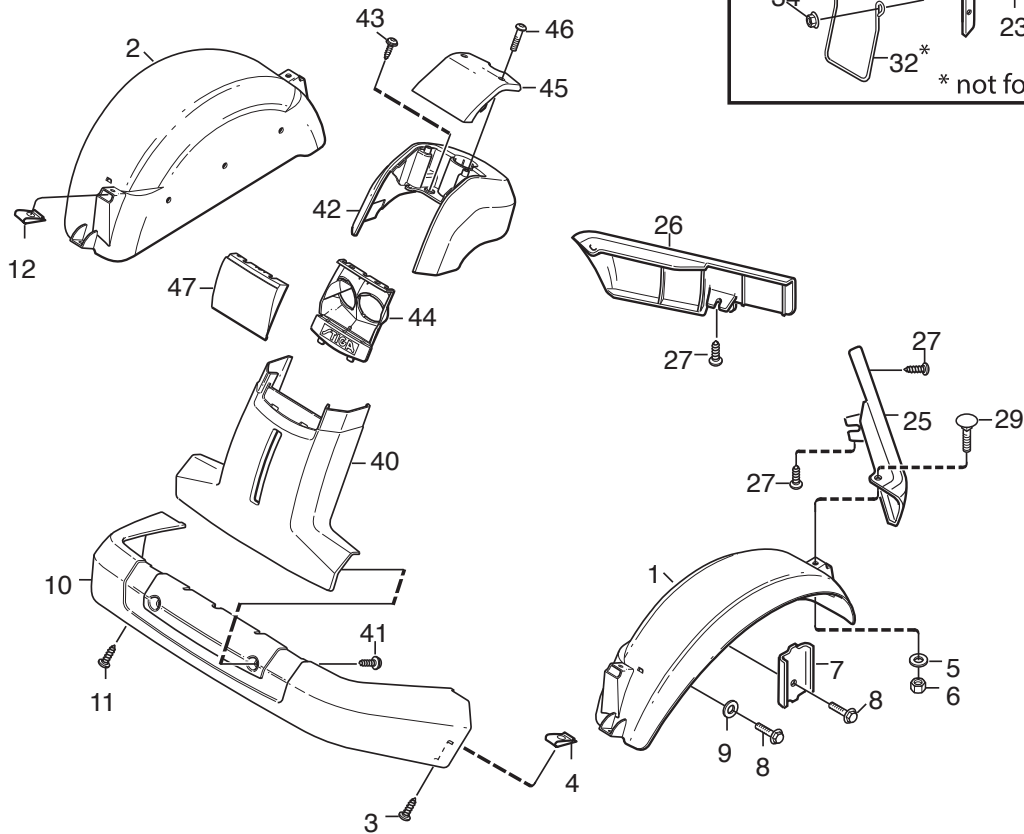

Reservdelskatalog Parts Catalogue

Park 520 DP

2F6226281/S16 - Season 2016

- Use GLOBAL GARDEN PRODUCT Genuine Spare Parts specified in the parts list for repair and/or replacement.
 - The contents described in the parts list may change due to improvement.
 - The drawings of the spare parts are only indicative and might not represent the part in question exactly.
 - The indications "right" - "left" - "front" - "rear" refer to the position of the operator when using the machine.
- When placing orders of parts for repair and/or replacement, make sure that the illustrated parts list is the one applying to the machine's year of manufacture, as shown on the identification plate attached to the machine.

www.stiga.com

Utgåva Issue 18 - 2016		Monteringsdetaljer Assembly parts			
Pos. Fig.	Antal Q.ty	Art nr Part No	Benämning	Description	Anmärkning Notes
1	2	9595-0262-00	Spännstift	Locating Pin	0.5 mm
2	1	9699-0103-02	Bricka	Washer	1.0 mm
3	1	9699-0114-02	Bricka	Washer	1.0 mm
10	2	1134-4734-01	Tändningsnyckel	Ignition Key	
11	1	118210027/0	Tändningsnyckel	Ignition Key	only for Diesel models
13	1	1134-5512-01	Dragplat5-01	Towing Plate	
14	2	9959-0820-16	Skruv	Screw	
15	2	112154220/0	Mutter	Nut	
17	1	1134-6113-02	Skruv	Screw	
18	2	9898-1035-16	Skruv	Screw	
19	2	9739-1031-22	Mutter	Nut	