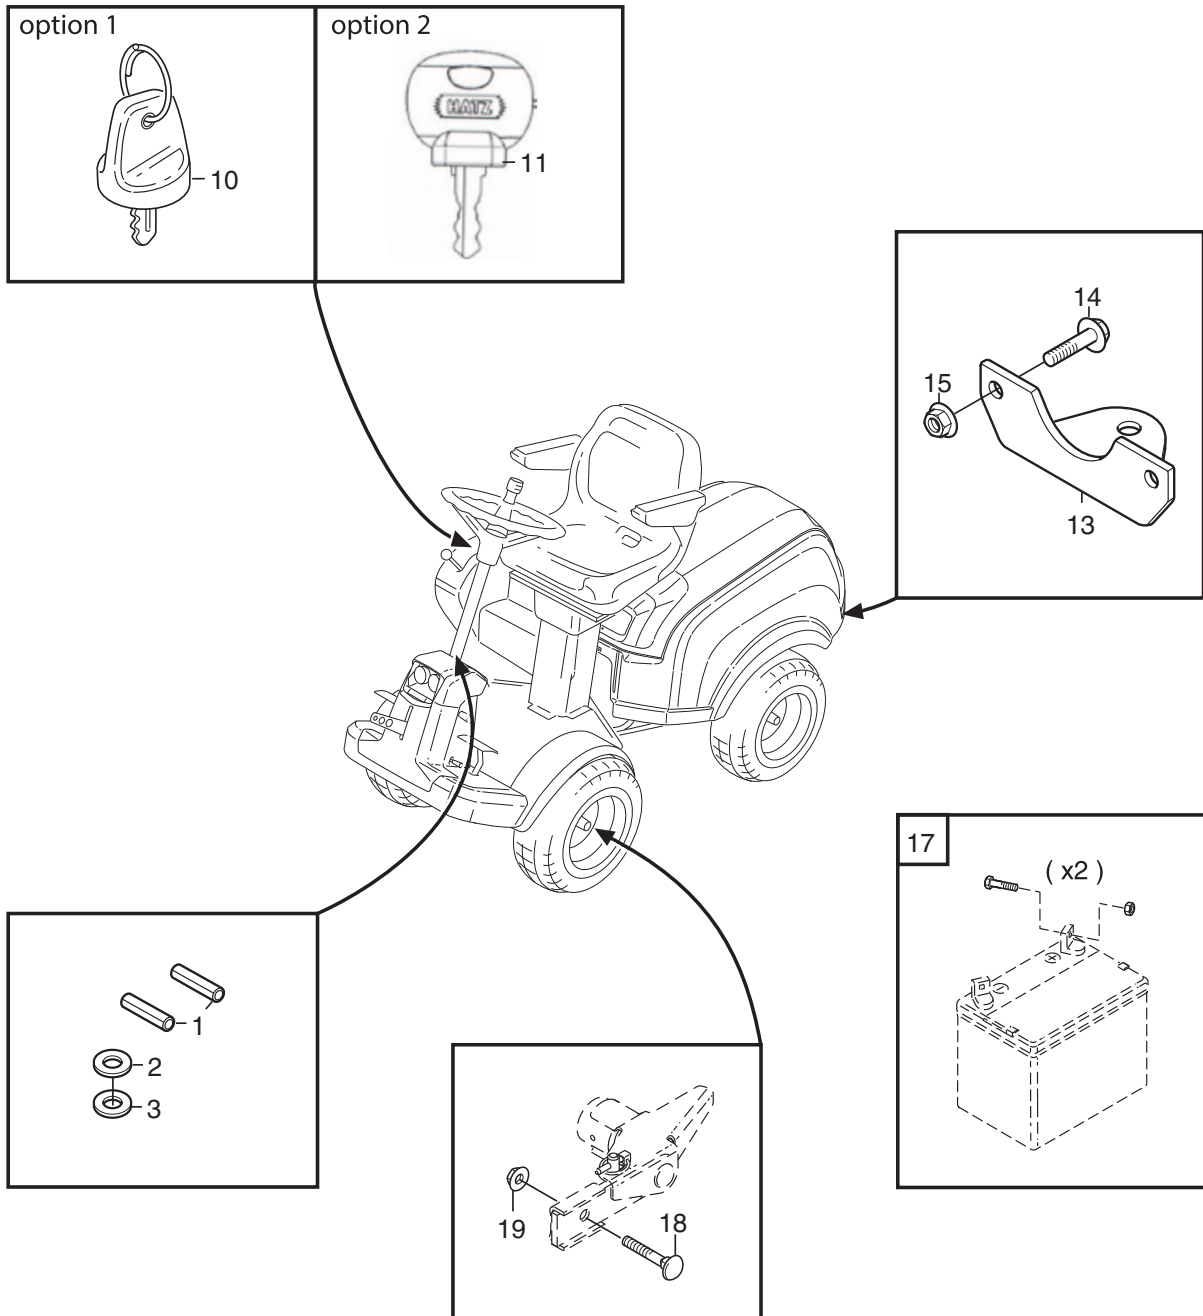

Utgåva Issue 18 - 2016		Monteringsdetaljer Assembly parts			
Pos. Fig.	Antal Q.ty	Art nr Part No	Benämning	Description	Anmärkning Notes
1	2	9595-0262-00	Spännstift	Locating Pin	0.5 mm
2	1	9699-0103-02	Bricka	Washer	1.0 mm
3	1	9699-0114-02	Bricka	Washer	1.0 mm
10	2	1134-4734-01	Tändningsnyckel	Ignition Key	
11	1	118210027/0	Tändningsnyckel	Ignition Key	only for Diesel models
13	1	1134-5512-01	Dragplat5-01	Towing Plate	
14	2	9959-0820-16	Skruv	Screw	
15	2	112154220/0	Mutter	Nut	
17	1	1134-6113-02	Skruv	Screw	
18	2	9898-1035-16	Skruv	Screw	
19	2	9739-1031-22	Mutter	Nut