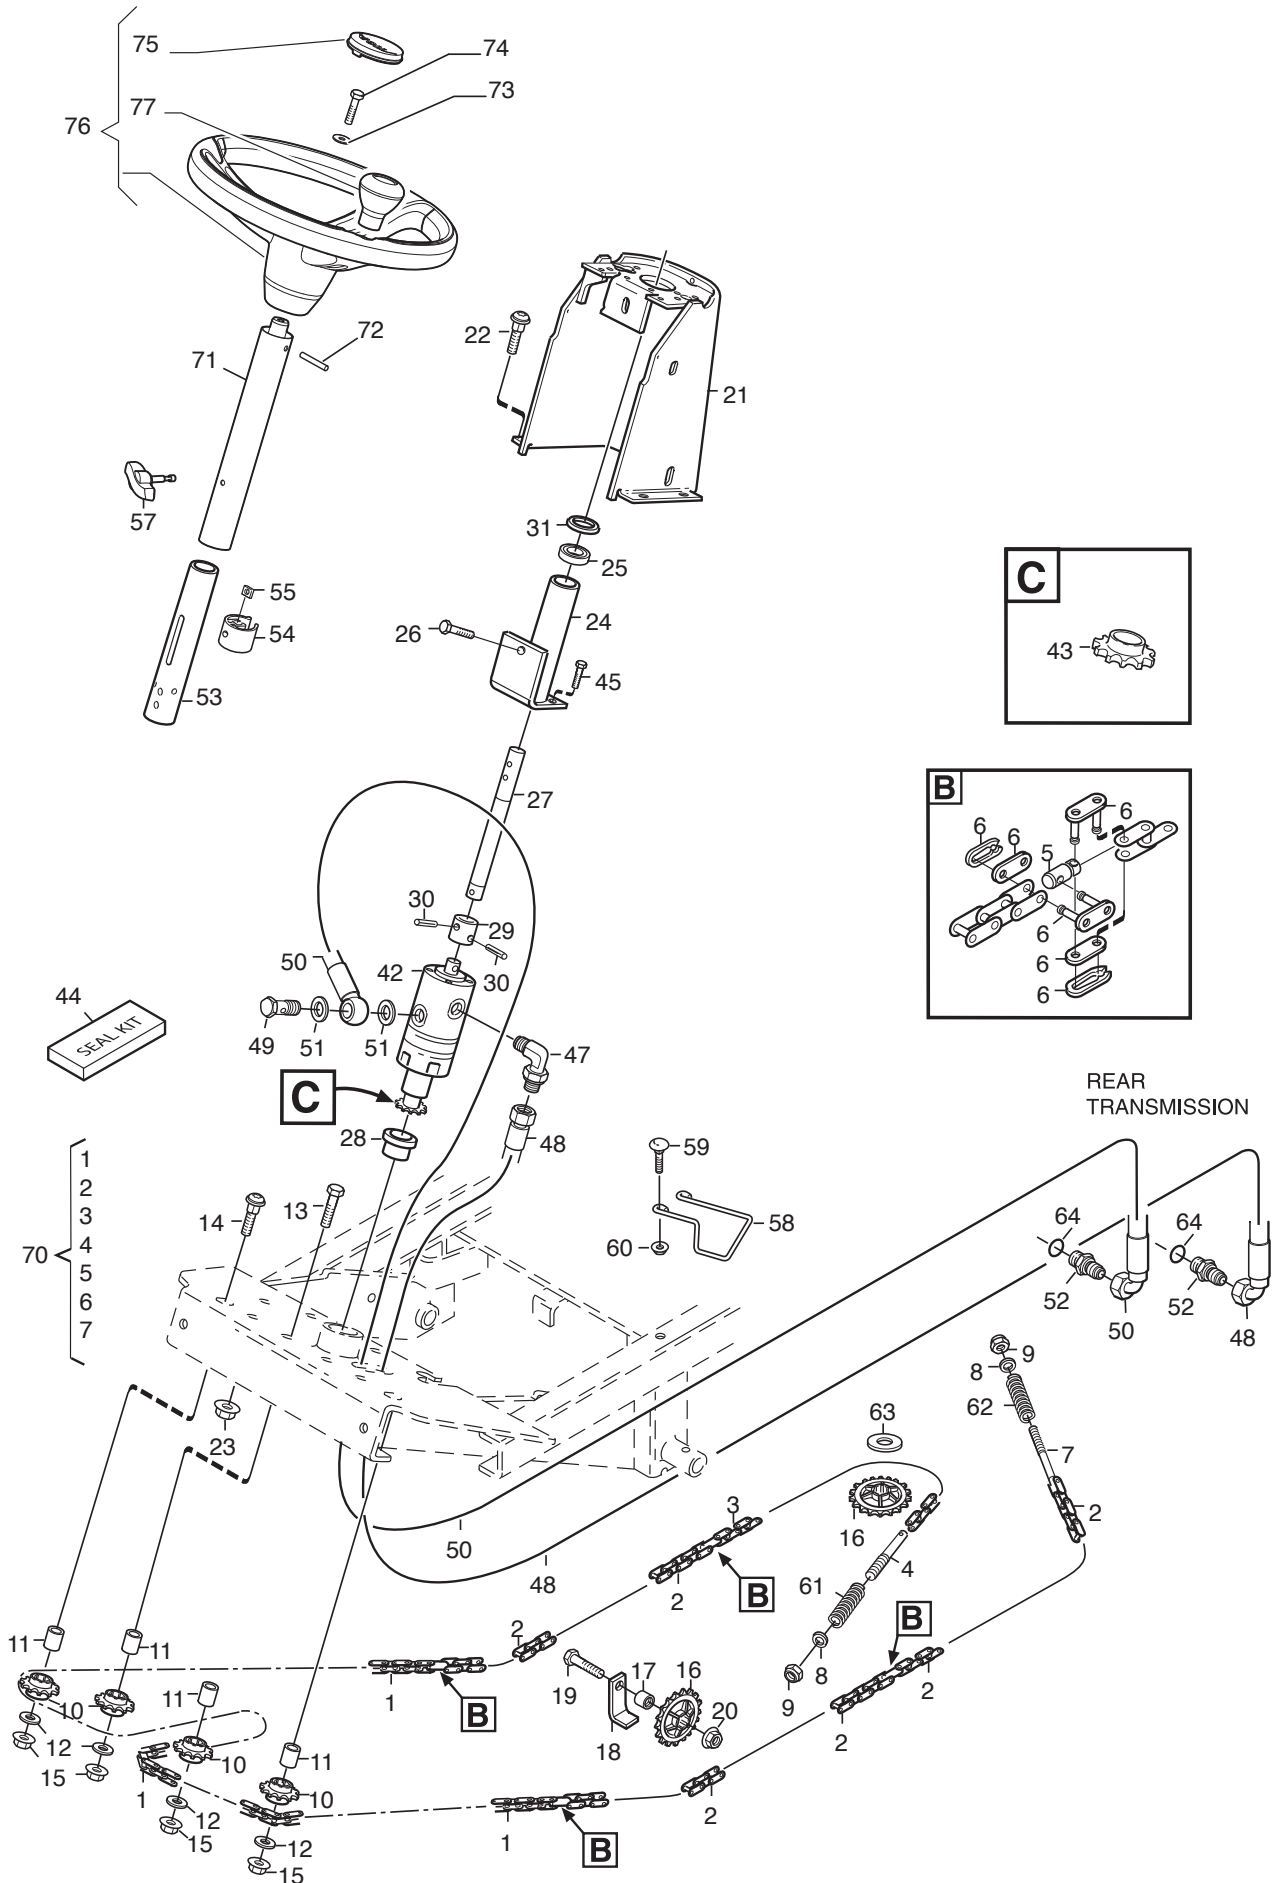

Utgåva Issue 18 - 2016		Styrning Steering			
Pos. Fig.	Antal Q.ty	Art nr Part No	Benämning	Description	Anmärkning Notes
1	1	1134-6374-06	Kedja	Chain	83 links
2	3	1134-6374-02	Kedja	Chain	41 links
3	1	1134-6374-04	Kedja	Chain	45 links
4	1	1134-3550-01	Ändnippel (L110)	End Nipple	L = 110 mm
5	4	1134-3565-01	Skarvnippel	Connection Nipple	
6	10	1134-2824-01	Kedjelas	Chain Lock	
7	1	1134-3550-02	Ändnippel (L90)	End Nipple	L = 90 mm
8	2	9699-0090-02	Bricka	Washer	
9	2	112155000/0	Mutter	Nut	
10	4	1134-2816-01	Kedjehjul	Sprocket	
11	4	1134-0041-02	Bussning	Bushing	
12	4	9699-0035-02	Bricka	Washer	
13	2	112794900/0	Skruv	Screw	
14	2	9897-1040-12	Skruv	Screw	
15	4	9739-1031-22	Mutter	Nut	
16	3	1134-3547-01	Kedjehjul	Sprocket	
17	2	1134-0041-01	Bussning	Bushing	
18	2	1134-0046-00	Wireklämma	Wire Clamp	
19	2	112794300/0	Skruv	Screw	
20	2	9739-1031-22	Mutter	Nut	
21	1	387785243/0	Rattstang Skydd	Steering Column Cover	
22	4	9897-0820-16	Skruv	Screw	
23	4	112154220/0	Mutter	Nut	
24	1	1137-0044-01	Rattrör Nedre Kpl	Steering Column Assy	
25	1	9549-0017-00	Kullager	Ball Bearing	
26	1	9945-0816-16	Skruv	Screw	
27	1	1137-0045-01	Rattstang	Steering Rod	
28	1	1134-4114-01	Bussning	Bushing	
29	1	1134-4118-01	Koppling	Coupling	
30	2	9595-0256-01	Spännstift 6X28 Typ N Iso 8750	Locating Pin	
31	1	9695-0011-00	Bricka	Washer	
42	1	1137-0446-01	Momentförstärkare	Steering Booster	Incl. pos 43
43	1	1139-2106-01	Drev (F Momentförstärkare)	Pinion (Steering Booster)	
44	1	1139-2074-01	Rep.Sats-Momentförstärkare	Seal Kit-Steering Booster	
45	3	9939-0612-16	Skruv	Screw	
47	1	1134-7073-01	Vinkeladapter	Hydraulic Coupling 90	
48	1	1137-0195-02	Hydraulslang	Hydraulic Hose	L = 1740 mm
49	1	1134-6323-01	Banjoskruv 3/8"	Banjo Bolt 3/8	
50	1	1137-0214-03	Hydraulslang	Hydraulic Hose	L = 2050 mm
51	2	1134-4948-02	Bricka	Washer	
52	2	1134-4282-01	Hydraulnippel	Hydraulic Nipple	
53	1	387520119/0	Rattrör Nedre	Steering Column, Lower	
54	1	1134-5177-01	Slid	Slide	
55	1	9710-0631-12	Lasmutter	Nut	
57	1	337394201/0	Vingmutter	Wing Nut	
58	1	137295200/0	Bygel	Guide	
59	2	112815200/0	Skruv	Screw	
60	2	9739-0631-22	Mutter	Nut	
61	1	1134-3817-01	Fjäder	Spring	L = 58 mm