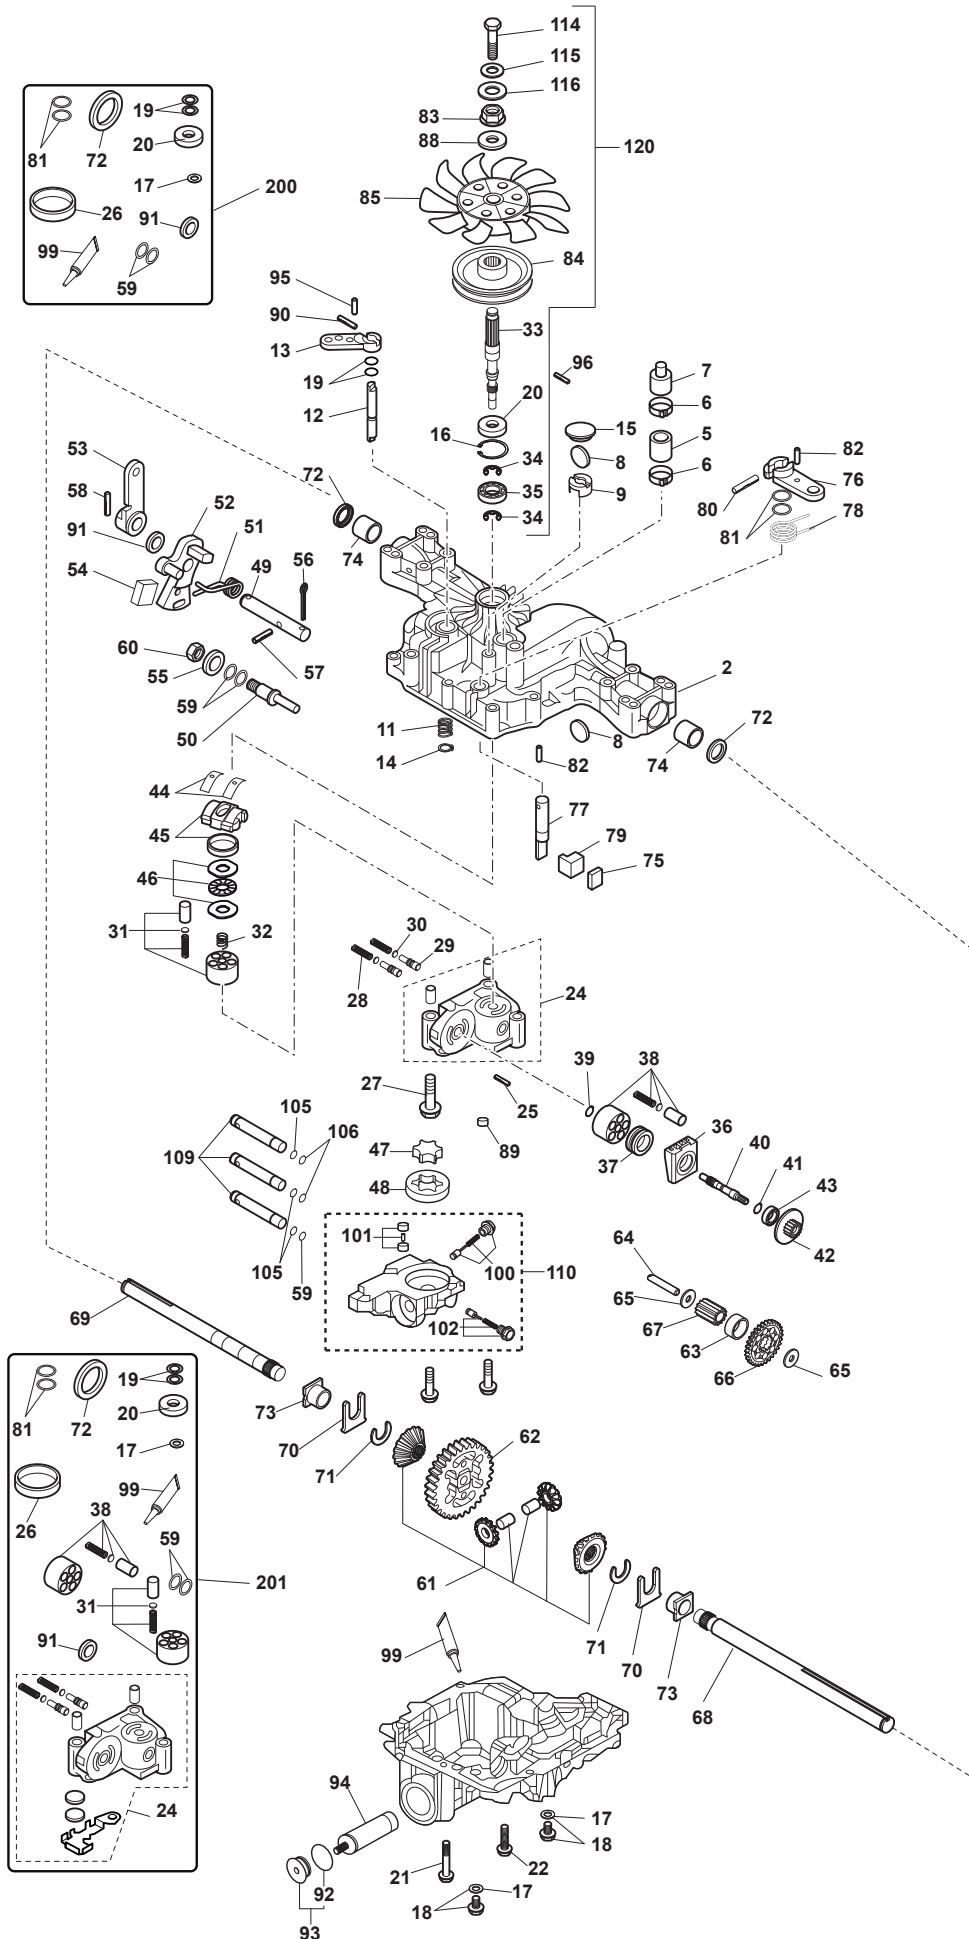

Utgåva Issue 18 - 2016		Transmission		Transmission	
Pos. Fig.	Antal Q.ty	Art nr Part No	Benämning	Description	Anmärkning Notes
55	1	1139-1102-01	Bricka	Washer	
56	1	1139-1355-01	LasSprint	Cotter Pin	
57	1	1139-1329-01	Stift	Pin	
58	1	1139-1285-01	Stift	Pin	
59	2	1139-1115-01	O-Ring	O-Ring	
60	1	1139-1127-01	Mutter	Nut	
61	1	1139-1404-01	Differentialdrev Kpl	Diff.Gear Kit	
62	1	1139-1258-01	Slutdrev	Final Gear	
63	1	1139-1255-01	Hylsa	Collar	
64	1	1139-1256-01	röduktionsaxel	Reduction Shaft	
65	2	1139-1398-01	Bricka	Washer	
66	1	1139-1267-01	Reduktionsdrev	Reduction Gear	
67	1	1139-1361-01	Slutdrev	Final Pinion Gear	
68	1	1139-1344-01	Hjulaxel Vä	Axle Shaft-L	
69	1	1139-1345-01	Hjulaxel Hö	Axle Shaft-R	
70	2	1139-1078-01	Bricka	Thrust Washer	
71	2	1139-1163-01	Lasring	Ring	
72	2	1139-1080-01	Tätning	Seal 19*32*8	
73	2	1139-1164-01	Bussning	Bushing	
74	2	1139-1414-01	Bussning	Bushing	
75	1	1139-1260-01	Bromssko	Brake Shoe	
76	1	1139-1261-01	Bromsarm	Brake Arm	
77	1	1139-1320-01	Bromsaxel	Brake Shaft	
78	1	1139-1411-01	Returfjäder	Return Spring	
79	1	1139-1264-01	Tryckplatta	Brake Actuator	
80	1	1139-1282-01	Stift	Pin	
81	2	1139-1114-01	O-Ring	O-Ring	
82	2	1139-1281-01	Stift	Pin	
83	2	1139-1248-01	Krage	Spline Collar	
84	1	1139-1469-01	Remskiva	Pulley	
85	1	1134-4190-01	Fläkt	Fan	
88	1	1139-1276-01	Bricka	Collar	
89	4	1139-1166-01	Stift	Pin	
90	1	1139-1280-01	Stift	Pin	
91	1	1139-1303-01	Tätningring	Seal Ring	
92	1	1139-1534-01	O-Ring	O-Ring	
93	1	1139-1510-01	Lock	Cap Kit	Inkl. pos 92
94	1	1139-1186-01	Filter	Filter	
95	1	1139-1279-01	Stift	Pin	
96	1	1139-1148-01	Stift	Pin	
99	1	1139-1443-01	Tätningmedel	Sealant (Tube)	
100	1	1139-1462-01	Ventil	Valve	
101	1	1139-1234-01	Ventil	Check Cmp	
102	1	1139-1463-01	Ventil	Valve	
105	3	1139-0239-01	Packning	Packing	
106	2	1139-1168-01	Packning	Packing	
108	1	1139-1460-01	Nippel	Piping	
109	2	1139-1464-01	Anslutning	Connector	
110	1	1139-1730-01	Pumphus	Pump Case	Inkl. pos 100 - 102