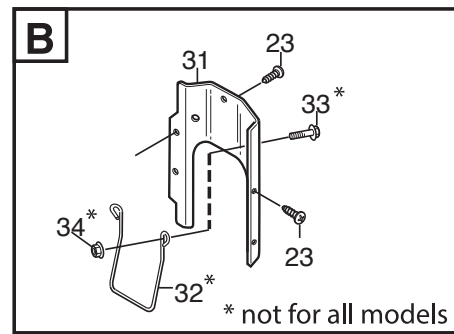

Reservdelskatalog Parts Catalogue

Park 520 DP

2F6226281/S16 - Season 2016

- Use GLOBAL GARDEN PRODUCT Genuine Spare Parts specified in the parts list for repair and/or replacement.
 - The contents described in the parts list may change due to improvement.
 - The drawings of the spare parts are only indicative and might not represent the part in question exactly.
 - The indications "right" - "left" - "front" - "rear" refer to the position of the operator when using the machine.
- When placing orders of parts for repair and/or replacement, make sure that the illustrated parts list is the one applying to the machine's year of manufacture, as shown on the identification plate attached to the machine.

www.stiga.com

Utgåva Issue 18 - 2016		Monteringsdetaljer Assembly parts			
Pos. Fig.	Antal Q.ty	Art nr Part No	Benämning	Description	Anmärkning Notes
1	2	9595-0262-00	Spännstift	Locating Pin	0.5 mm
2	1	9699-0103-02	Bricka	Washer	1.0 mm
3	1	9699-0114-02	Bricka	Washer	1.0 mm
10	2	1134-4734-01	Tändningsnyckel	Ignition Key	
11	1	118210027/0	Tändningsnyckel	Ignition Key	only for Diesel models
13	1	1134-5512-01	Dragplat5-01	Towing Plate	
14	2	9959-0820-16	Skruv	Screw	
15	2	112154220/0	Mutter	Nut	
17	1	1134-6113-02	Skruv	Screw	
18	2	9898-1035-16	Skruv	Screw	
19	2	9739-1031-22	Mutter	Nut	