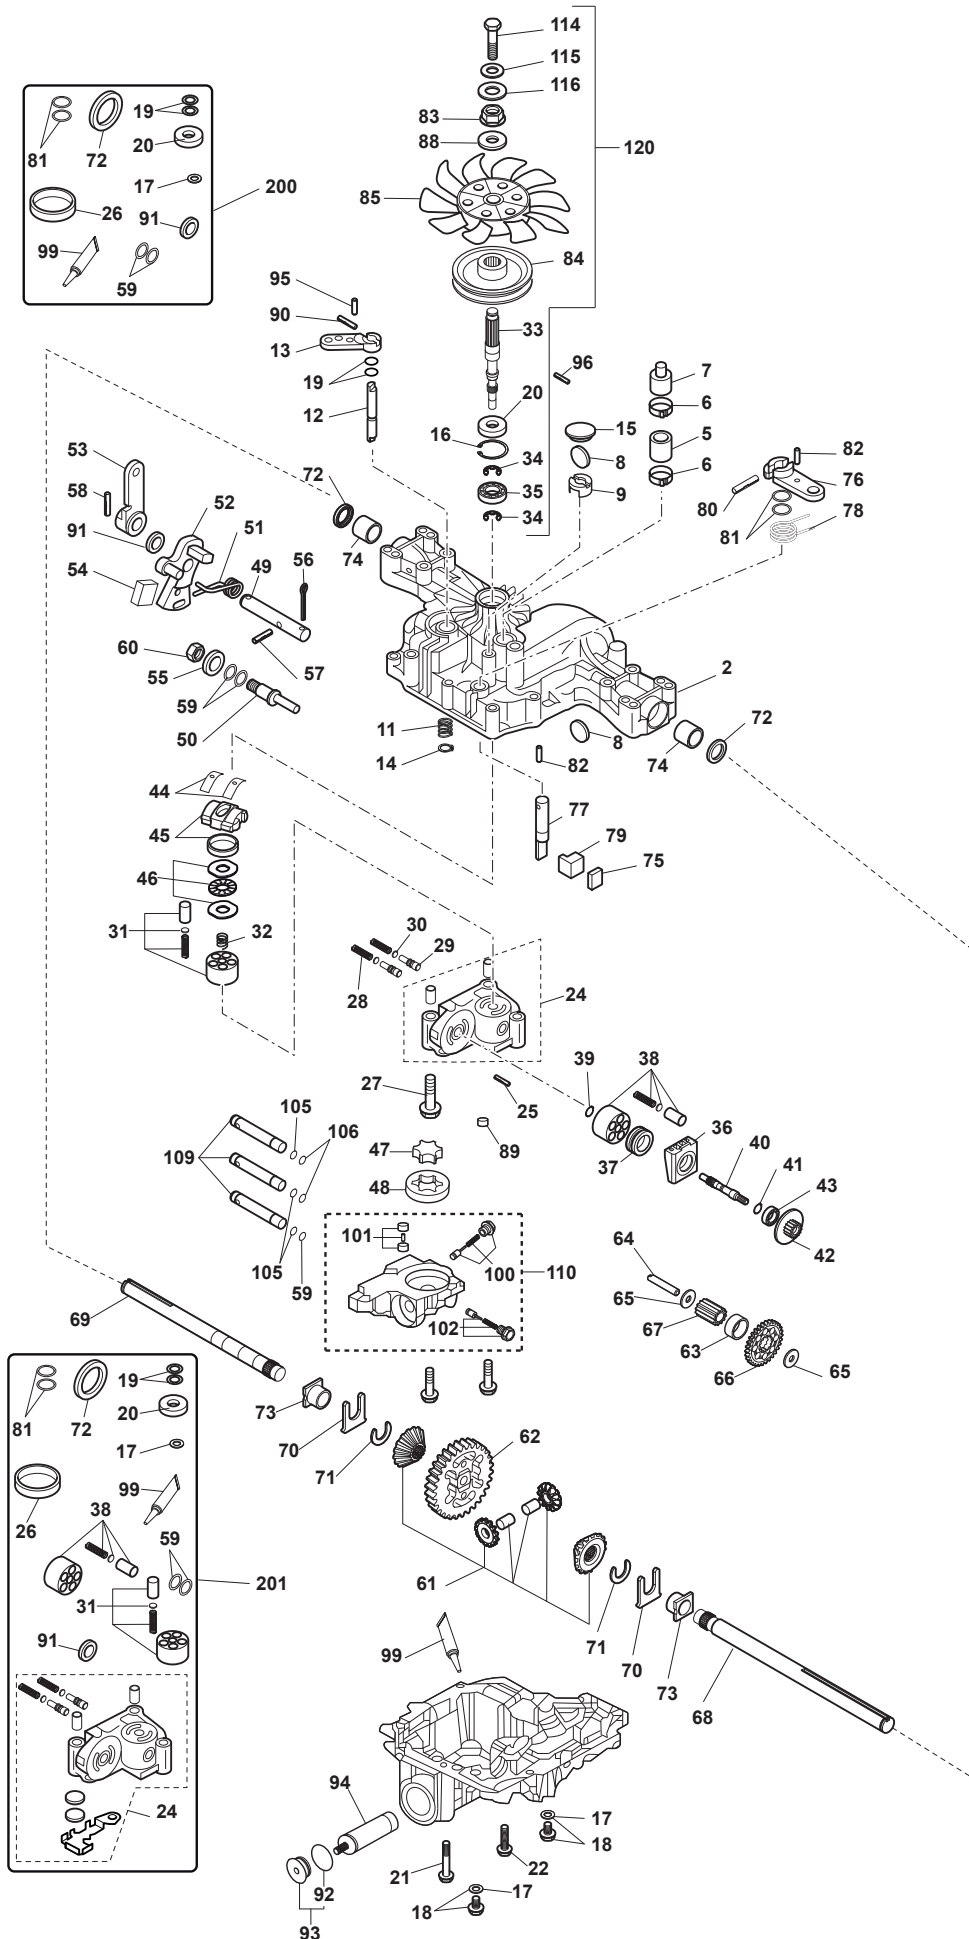

Utgåva Issue 18 - 2016		Transmission			
Pos. Fig.	Antal Q.ty	Art nr Part No	Benämning	Description	Anmärkning Notes
1	1	1137-0126-01	Transaxel K57V	Transaxle K57V	Kanzaki K57V
2	1	1139-1470-01	Hus-Övre	Housing-Upper	Inkl. pos 74
3	1	1139-1728-01	Hus-Nedre	Housing-Lower	
5	1	1139-1301-01	Rör	Tube	
6	2	1139-1336-01	Slangklämma	Cobra Clip	
7	1	1139-1306-01	Adapter	Adaptor	
8	2	1139-1150-01	Magnet	Magnet	
9	1	1139-1341-01	Magnethallare	Magnet Holder	
11	1	1139-1347-01	Fjäder	Spring	
12	1	1139-1251-01	Axel	By-Pass Shaft	
13	1	1139-1189-01	Arm	By-Pass Lever	
14	1	1139-1161-01	Lasring	Ring	
15	1	1139-1275-01	Plugg	Bore Plug	
16	1	1139-1104-01	Lasring	Snap Ring	
17	2	1139-1103-01	Bricka	Washer	
18	2	1139-1500-01	Dräneringsbult-Sats	Drain Bolt Kit	Inkl. pos 17
19	2	1139-1117-01	O-Ring	O-Ring	
20	1	1139-1119-01	Tätning	Seal 15*35*7	
21	4	1139-1455-01	Skruv	Screw	
22	12	1139-0244-01	Skruv	Screw	
24	1	1139-1731-01	Centrumhus	Center Case	
25	1	1139-1158-01	Stift	Pin	
27	2	1139-1718-01	Bult	Bolt	
28	2	1139-1468-01	Ventil	Ids Valve	
29	2	1139-1243-01	Fjäder	Spring	
30	2	1139-1307-01	Filter	Filter	
31	1	1139-1356-01	Cylinderblock Kpl	Cylinder Block Kit	
32	1	1139-1245-01	Fjäder	Pump Spring	
34	3	1139-1146-01	Lasring	Ring	
35	1	1139-1110-01	Kullager	Ball Bearing	
36	1	1139-1458-01	Hus	Housing	
37	1	1139-1438-01	Lager	Bearing	
38	1	1139-1509-01	Cylinderblock Kpl	Cylinder Block Kit	
39	1	1139-1160-01	Bricka	Washer	
40	1	1139-1353-01	Motoraxel	Motor Shaft	
41	1	1139-1021-01	Lasring	Snap Ring	
42	1	1139-1272-01	Motordrev	Motor Gear	
43	1	1139-1453-01	Lager	Bearing	
44	2	1139-1066-01	Tryckplatta	Use 1139-1141-01	
45	1	1139-1597-01	Stänkplatta	Swash Plate	
46	1	1139-1508-01	Lager	Thrust Bearing Kit	
47	1	1139-1729-01	Innerrotor	Inner Rotor	
48	1	1139-1151-01	Yttre rotor	Outer rotor	
49	1	1139-1354-01	Regleraxel	Control Shaft	
50	1	1139-1410-01	Vridcentrum	Fulcrum	
51	1	1139-1312-01	Vridfjäder	Torsion Spring	
52	1	1139-1409-01	Reglerarm	Lever	
53	1	1139-1325-01	Reglerarm	Control Lever	
54	1	1139-1596-01	Ryckplatta	Jerky Plate