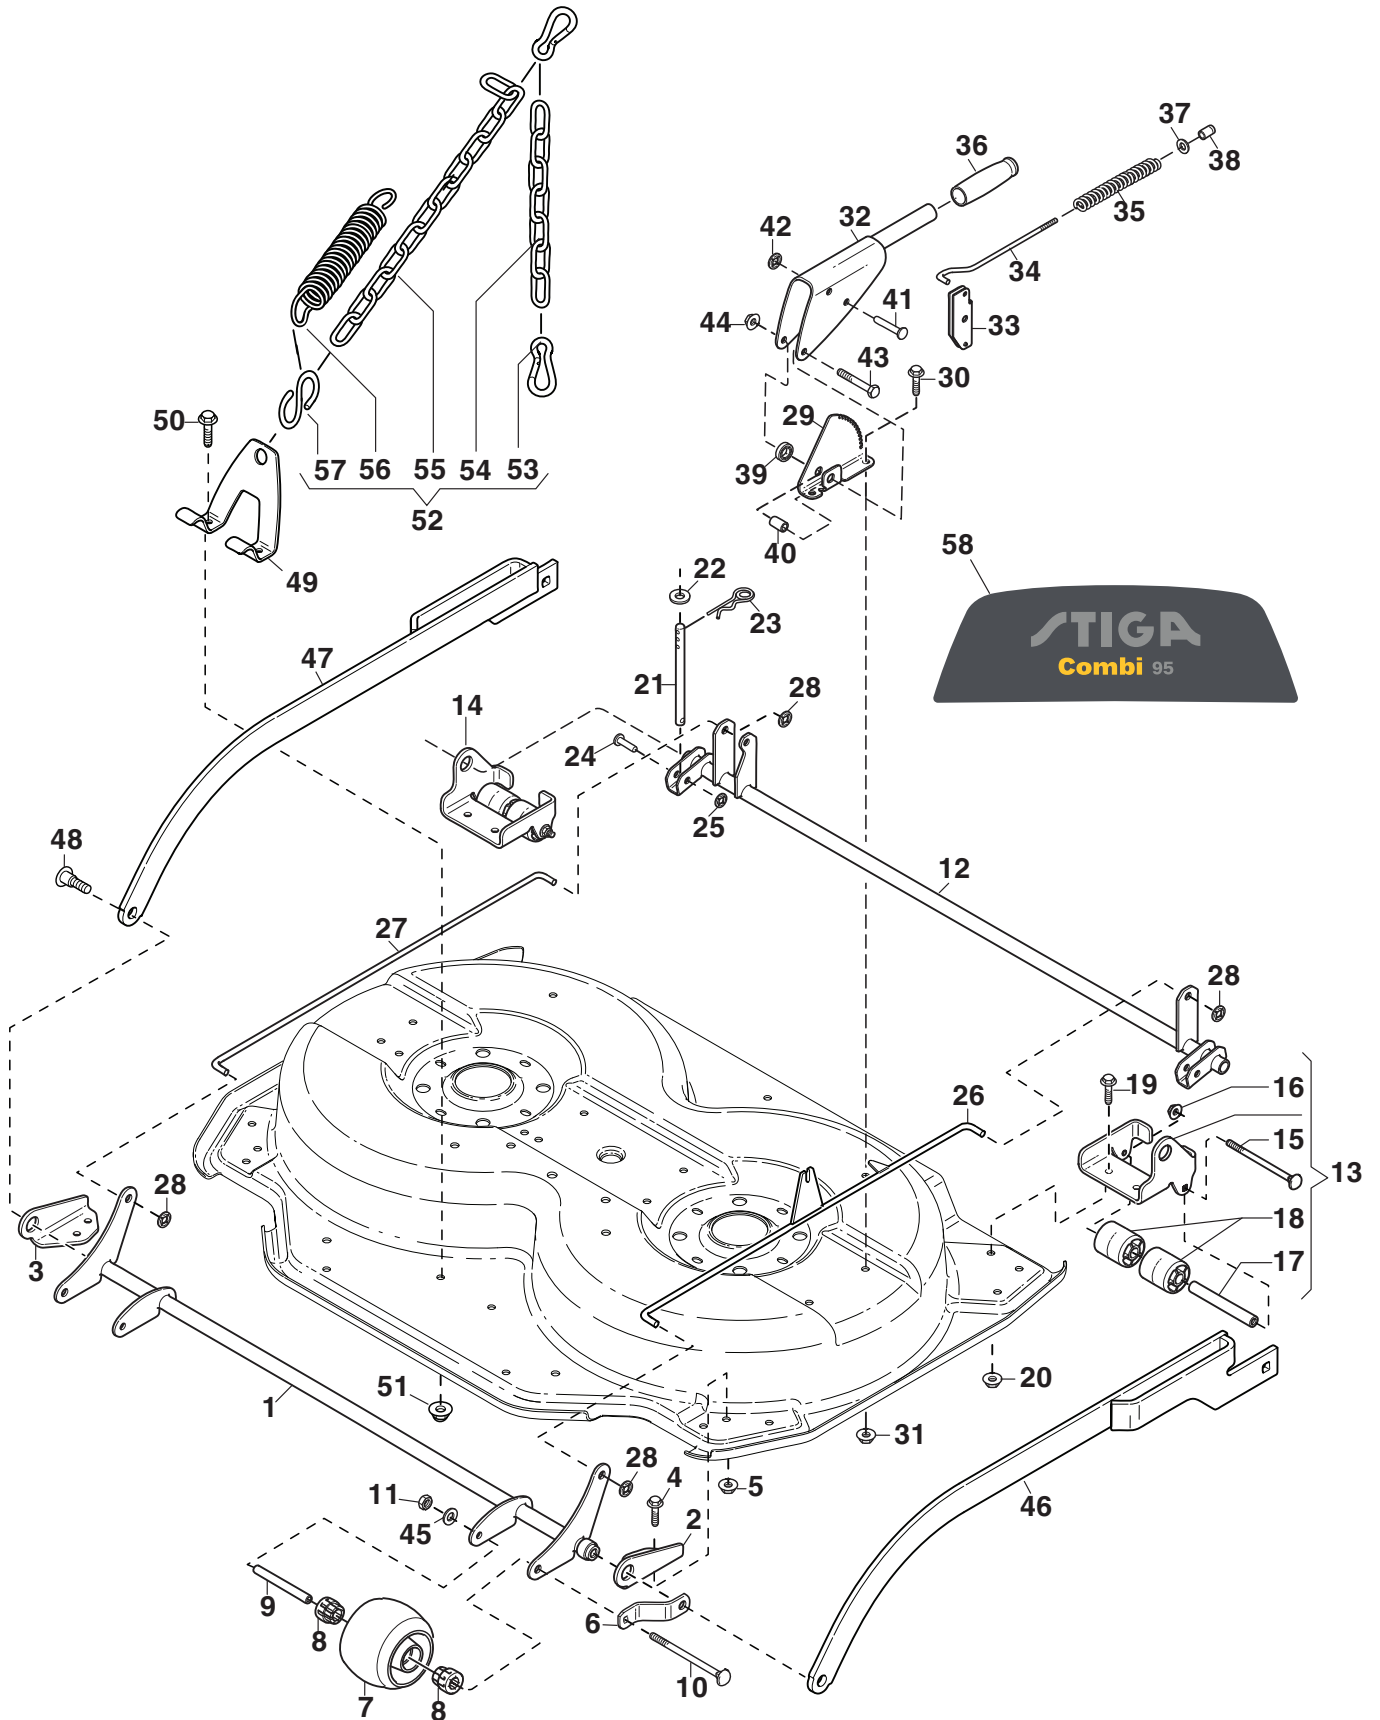

Utgåva Issue 16 - 2016		Reglage		Controls	
Pos. Fig.	Antal Q.ty	Art nr Part No	Benämning	Description	Anmärkning Notes
1	1	1134-6275-01	Framaxel-Gul (1-00)	Front Axle-Yellow	
2	1	1134-6214-01	Fäste Fram-Vä (Gul)	Bracket Front-Lh (Yellow)	
3	1	1134-6214-02	Fäste Fram-Hö (Gul)	Bracket Front-Rh (Yellow)	
4	4	112800815/0	Skruv	Screw	
5	4	112154220/0	Mutter	Nut	
6	2	387318275/0	Avbärare-Gra	Guide-Grey	
7	2	1134-4284-01	Hjul	Wheel	
8	4	1134-4319-01	Lager	Bearing	
9	2	1134-4318-01	Hjulaxel	Wheel Axle	
10	2	9897-0813-02	Skruv	Screw	
11	2	112155000/0	Mutter	Nut	
12	1	1134-6197-01	Bakaxel-Gul (1-00)	Rear Axle-Yellow	
13	1	1134-6282-01	Rulle-vä, m-fäste	Roller-Lh W.Bracket	Inkl. pos 15 - 18
14	1	1134-6282-02	Rulle-hö, m-fäste	Roller-Rh W.Bracket	Inkl. pos 15 - 18
15	1	9897-0813-02	Skruv	Screw	
16	1	112154220/0	Mutter	Nut	
17	1	1134-4318-01	Hjulaxel	Wheel Axle	
18	1	1134-9126-01	Stödrullar	Support Rollers	Sats 2 st/kit of 2
19	4	112800815/0	Skruv	Screw	
20	4	112154220/0	Mutter	Nut	
21	2	1134-6198-01	Sprint	Stud	
22	2	9699-0104-02	Bricka	Washer	
23	2	9598-2001-02	Harnalssprint (Hns 4 Dubbel)	Spring Pin	
24	2	9646-0098-22	Nit Kn 8X32	Rivet	
25	2	112604899/0	Starlock P6704 8 Fz	Crown Fastener	
26	1	1134-6249-02	Tryckstang-Vä	Push Rod, Left	
27	1	1134-6246-02	Tryckstang-Hö	Push Rod, Right	
28	4	112604903/0	Bricka	Washer	
29	1	1137-0259-01	Höjdinställningssegment	Height Adjust Quadrant	
30	2	112800815/0	Skruv	Screw	
31	2	112154220/0	Mutter	Nut	
32	1	387318273/0	Höjdinställn.Spak-Gra	Height Adjust Lever-Grey	
33	1	1134-6254-01	Spärr Kpl	Catch Assy	
34	1	1134-5444-01	Tryckstang	Push Rod	
35	1	1134-5445-01	Fjäder	Spring	
36	1	1134-5503-01	Handtag	Handle	
37	1	9699-0087-02	Bricka	Washer	
38	1	1134-3051-01	Lasratt	Locking Knob	
39	1	1134-6286-03	Distans	Spacer	
40	1	1134-1565-16	Distans	Spacer	
41	2	9646-0105-22	Nit	Rivet	
42	2	9672-0006-02	Starlock	Lock washer	
43	1	112691400/0	Skruv	Screw	
44	1	112155000/0	Mutter	Nut	
45	2	9699-0028-02	Bricka	Washer	
46	1	387106273/0	Aggregatsarm Kpl-Vä	Cutting Deck Arm Assy Lh	
47	1	387106271/0	Aggregatsarm Kpl-Hö	Cutting Deck Arm Assy Rh	
48	2	1134-6279-01	Ansattsskruv	Shoulder Bolt	
49	1	387773535/0	Lyftfäste-Gra	Lift Bracket-Grey