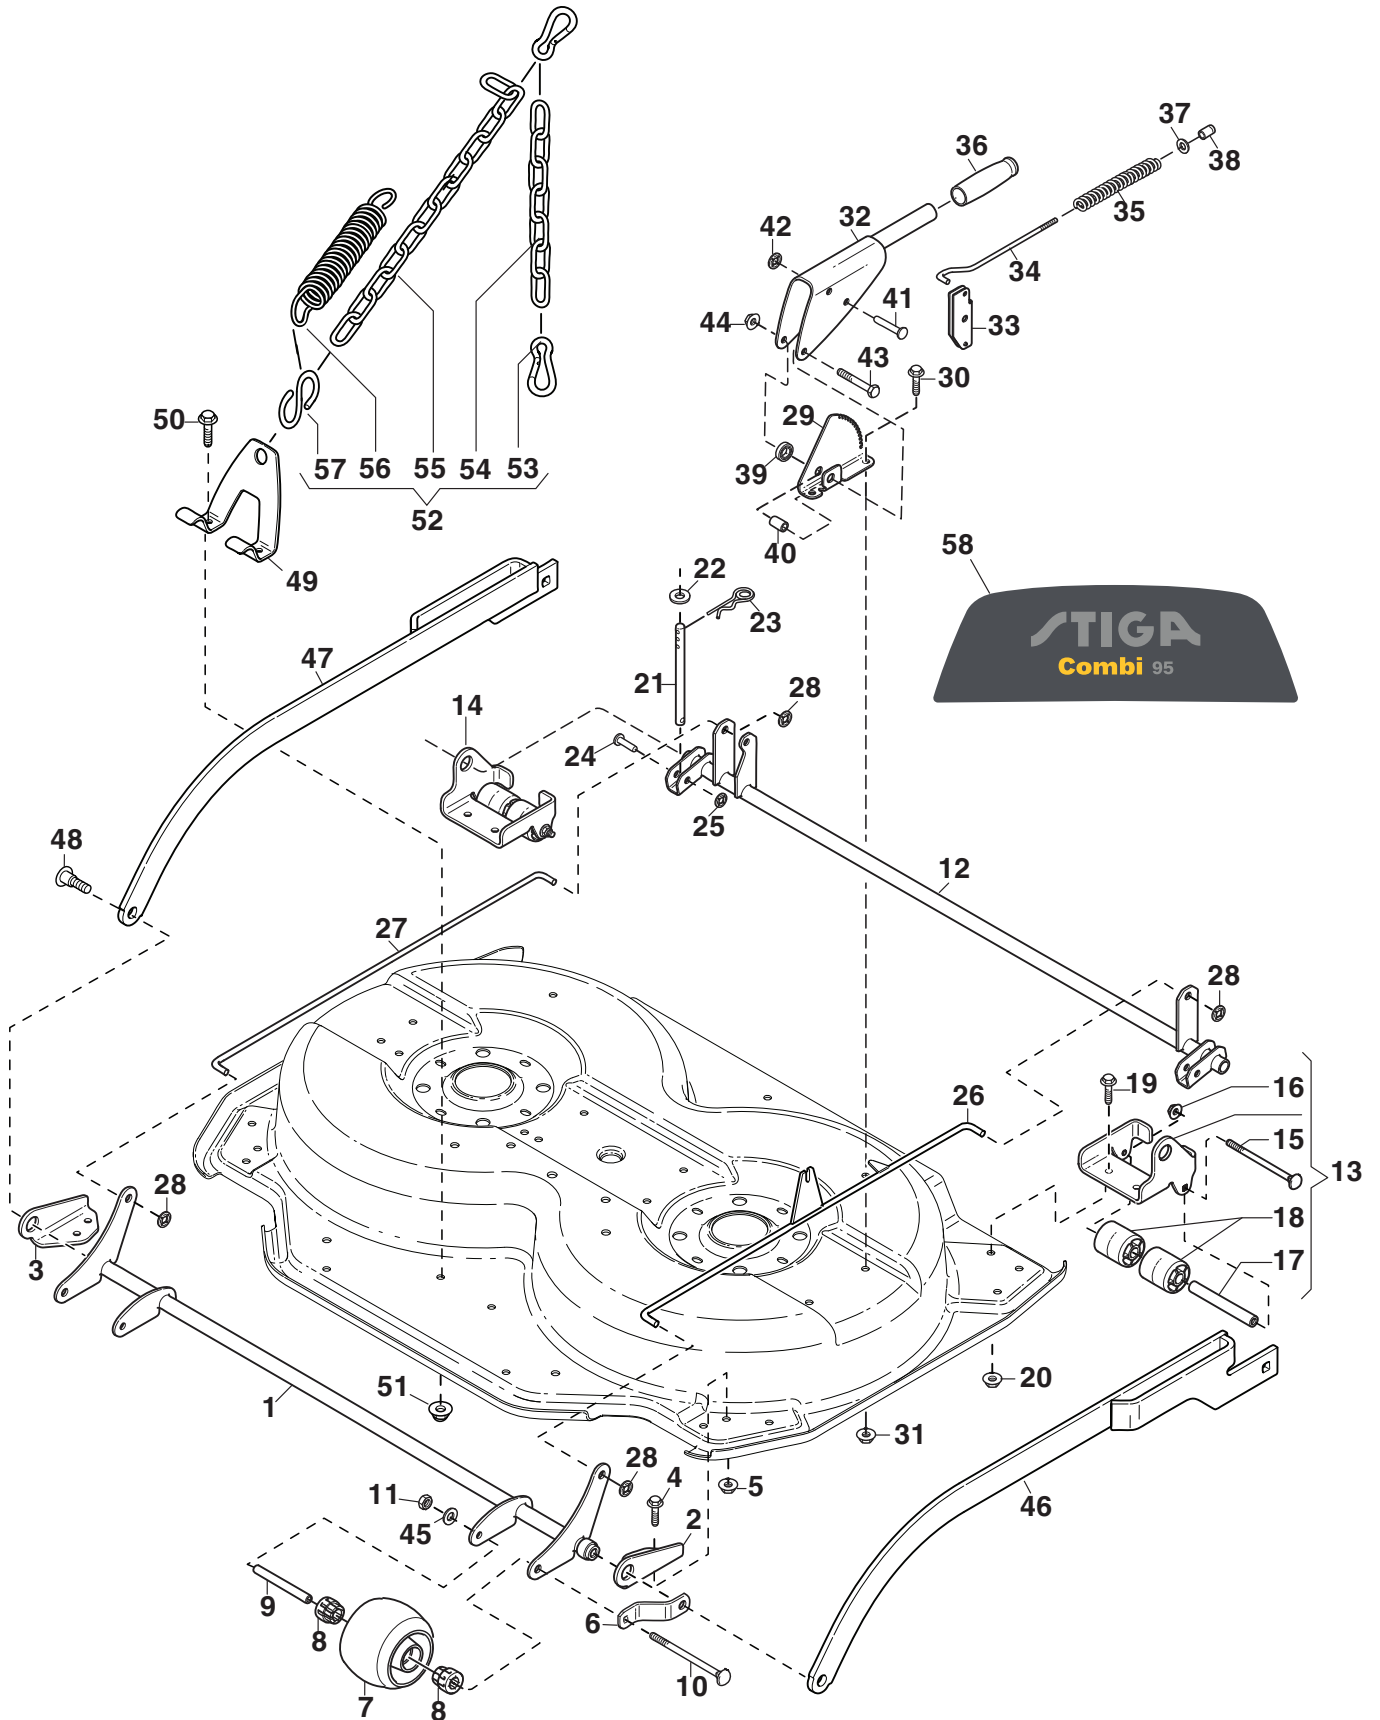

Utgåva Issue 16 - 2016		Reglage Controls			
Pos. Fig.	Antal Q.ty	Art nr Part No	Benämning	Description	Anmärkning Notes
50	2	112800815/0	Skruv	Screw	
51	2	112154220/0	Mutter	Nut	
52	1	1134-6363-01	Lyftfjäder Kpl	Lift Spring Assy	Inkl. pos 31 - 35
53	2	1134-5528-01	Karbinhake	Snap Hook	
54	1	1134-6368-02	Kedja	Chain	7 links
55	1	1134-6368-03	Kedja	Chain	12 links
56	1	1134-5625-01	Fjäder	Spring	
57	1	1134-4623-01	Ess-Krok	S-Hook	
58	1	114368549/0	Dekal Combi 95	Label Combi 95