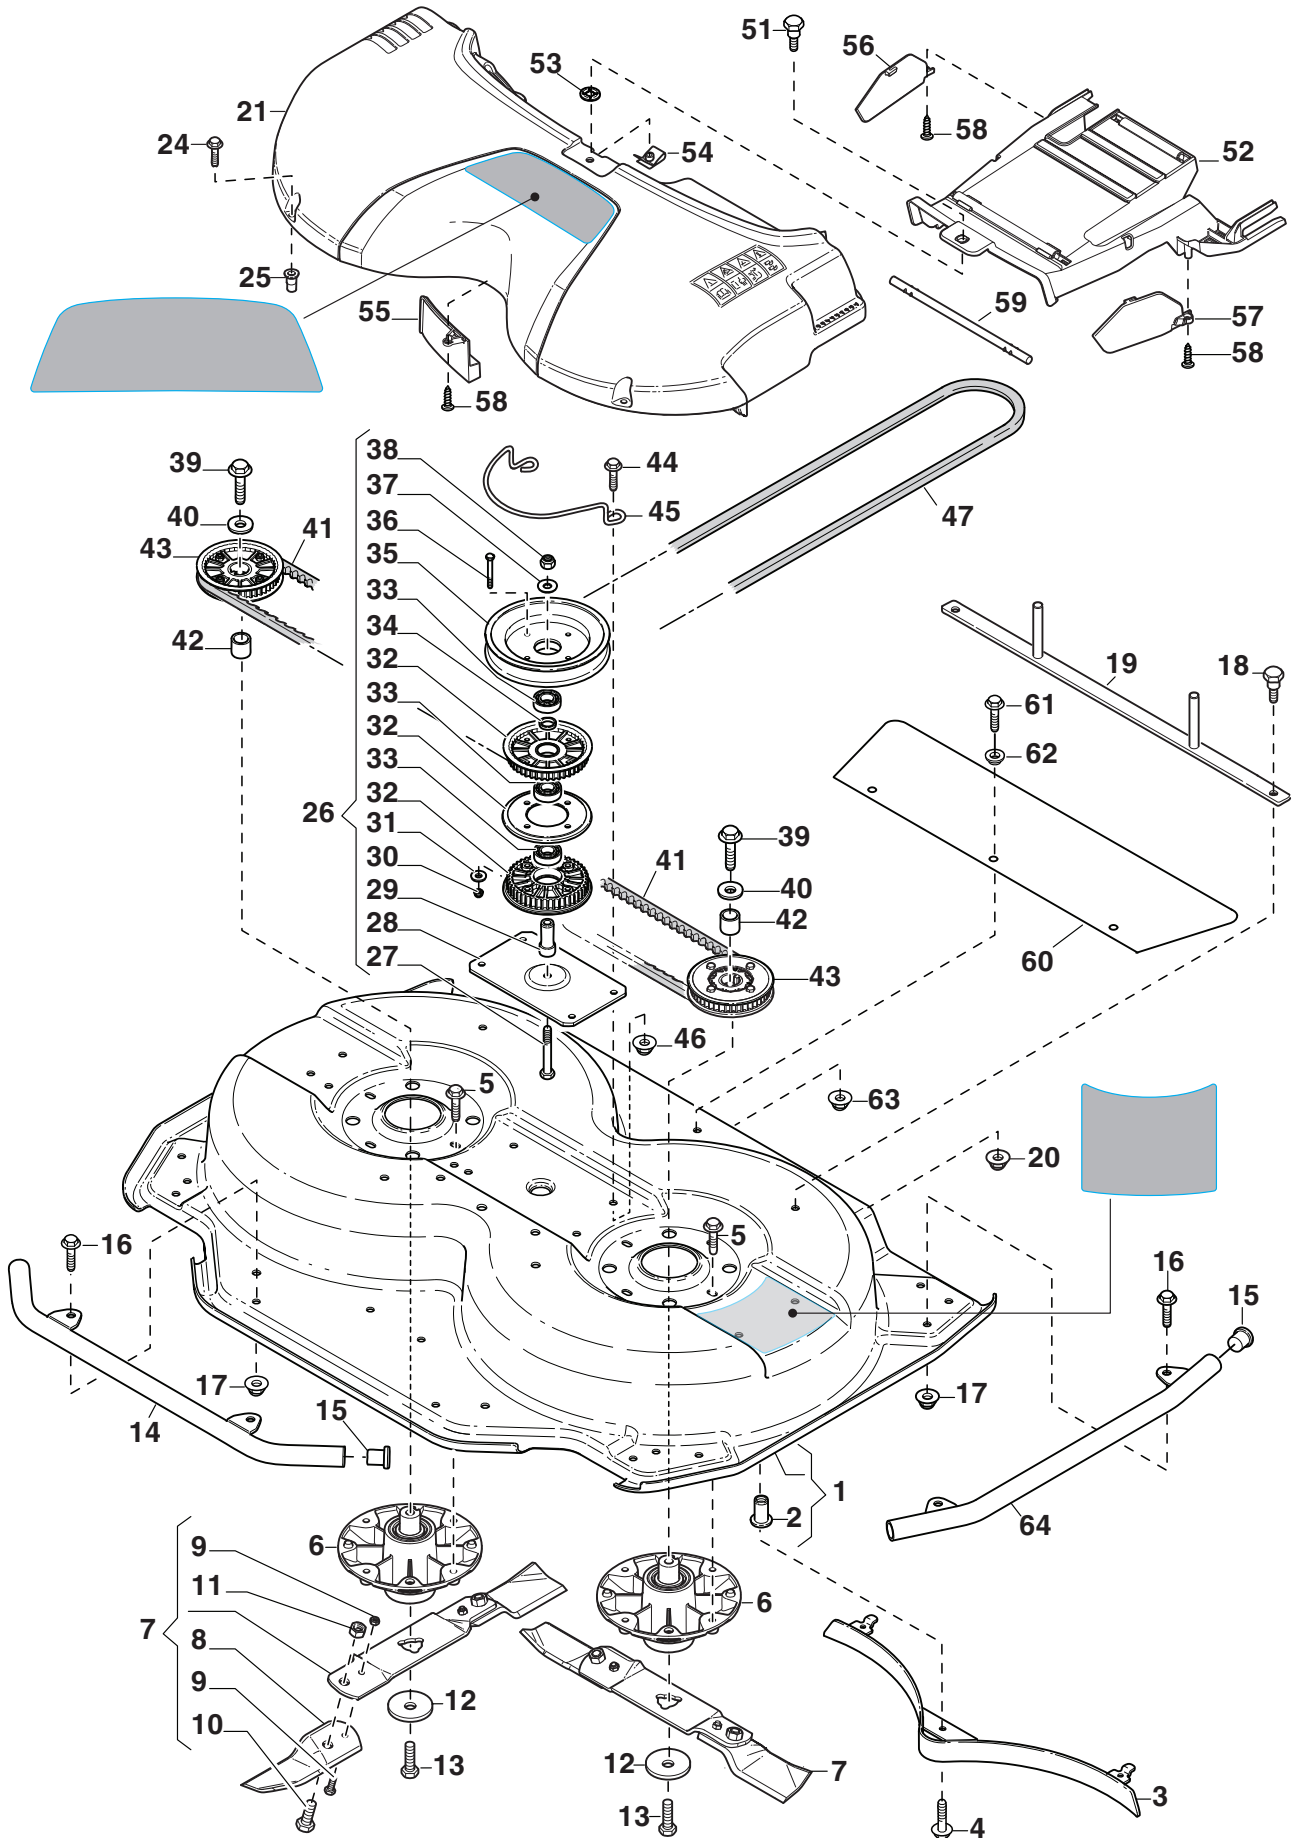

Utgåva Issue 16 - 2016		Transmission Knivar		Transmission and Blades	
Pos. Fig.	Antal Q.ty	Art nr Part No	Benämning	Description	Anmärkning Notes
1	1	387561501/0	Kapa-Gul 95C	Casing-Yellow 95C	
2	3	1134-5595-01	Blindnitmutter	Nut	
3	1	1134-6229-01	KombiPlugg 95C	Mulch Plug 95C	
4	1	9959-0820-16	Skruv	Screw	
5	8	9945-0825-16	Skruv	Screw	
6	2	1134-5831-01	Lagerbox Kpl	Bearing Box Assy	
7	1	1134-9117-01	Knivbalk Kpl (95C)	Blade Bar Assy (95C)	Sats 2 st/kit of 2
8	1	1134-9119-01	Knivsats Kpl	Blade Kit Assy	2 knivar/2 blade tips
9	1	1134-9054-01	Brytbultsats	Shear Bolt Kit	
10	2	1134-6311-01	Bult	Bolt	7/16" UNF
11	2	1134-6312-01	Mutter	Nut	7/16" UNF
12	2	1134-6211-01	Bricka	Washer	
13	2	112692395/1	Skruv	Screw	
14	1	387869259/0	Frontskydd-Gra	Front Guard Tube-Grey	
15	6	9403-0025-80	ÄndPlugg-Gra (lkp 25-21 G)	End Plug, Grey	
16	6	112800815/0	Skruv	Screw	
17	6	112154220/0	Mutter	Nut	
18	2	1134-0240-01	Ansattsskruv	Shoulder screw	
19	1	1137-1082-01	Bygel	Bracket	
20	2	112154220/0	Mutter	Nut	
21	1	337060024/0	Remskydd	Belt cover	
24	2	9945-0825-16	Skruv	Screw	
25	2	1134-5595-01	Blindnitmutter	Nut	
26	1	1137-1149-01	Remskiva	Pulley	Inkl. pos 31 - 42
27	1	9997-1070-12	Skruv	Screw	
28	1	1134-6209-01	Fäste	Bracket	
29	1	1134-6205-02	Tapp	Shaft	
30	4	9747-0631-02	Mutter Loc-King	Lock Nut	
31	4	9699-0060-02	Bricka	Washer	
32	1	1134-9128-02	Kuggremskiva	Toothed Belt Pulley	
33	3	9549-0019-00	Kullager	Ball Bearing	
34	1	1134-3725-06	Distans	Spacer	H = 1.5 mm
35	1	1137-0013-01	Remskiva	Pulley	Ø = 154 mm
36	4	9997-0650-12	Skruv	Screw	
37	1	9699-0030-02	Bricka	Washer	
38	1	9731-1031-22	Mutter	Nut	
39	2	112692395/1	Skruv	Screw	
40	2	1134-5406-01	Bricka	Washer	
41	2	9585-0164-01	Kuggrem	Toothed Belt	
42	2	1134-5400-04	Distans	Spacer	
43	1	1134-9127-01	Kuggremskiva	Toothed Belt Pulley	Sats 2 st/kit of 2
44	4	9959-0820-16	Skruv	Screw	
45	1	1134-6431-01	Remstyrning	Belt Guide	
46	4	112154220/0	Mutter	Nut	
47	1	1134-9148-01	Kilrem	V-Belt	9585-0198-01 2WD
47	1	1134-9147-01	Kilrem	V-Belt	9585-0197-01 4WD
51	1	1134-0240-00	Skruv	Screw	
52	1	337600002/0	Remskydd	Belt cover	
53	1	9675-0016-02	Låsbricka starlock	Starlock