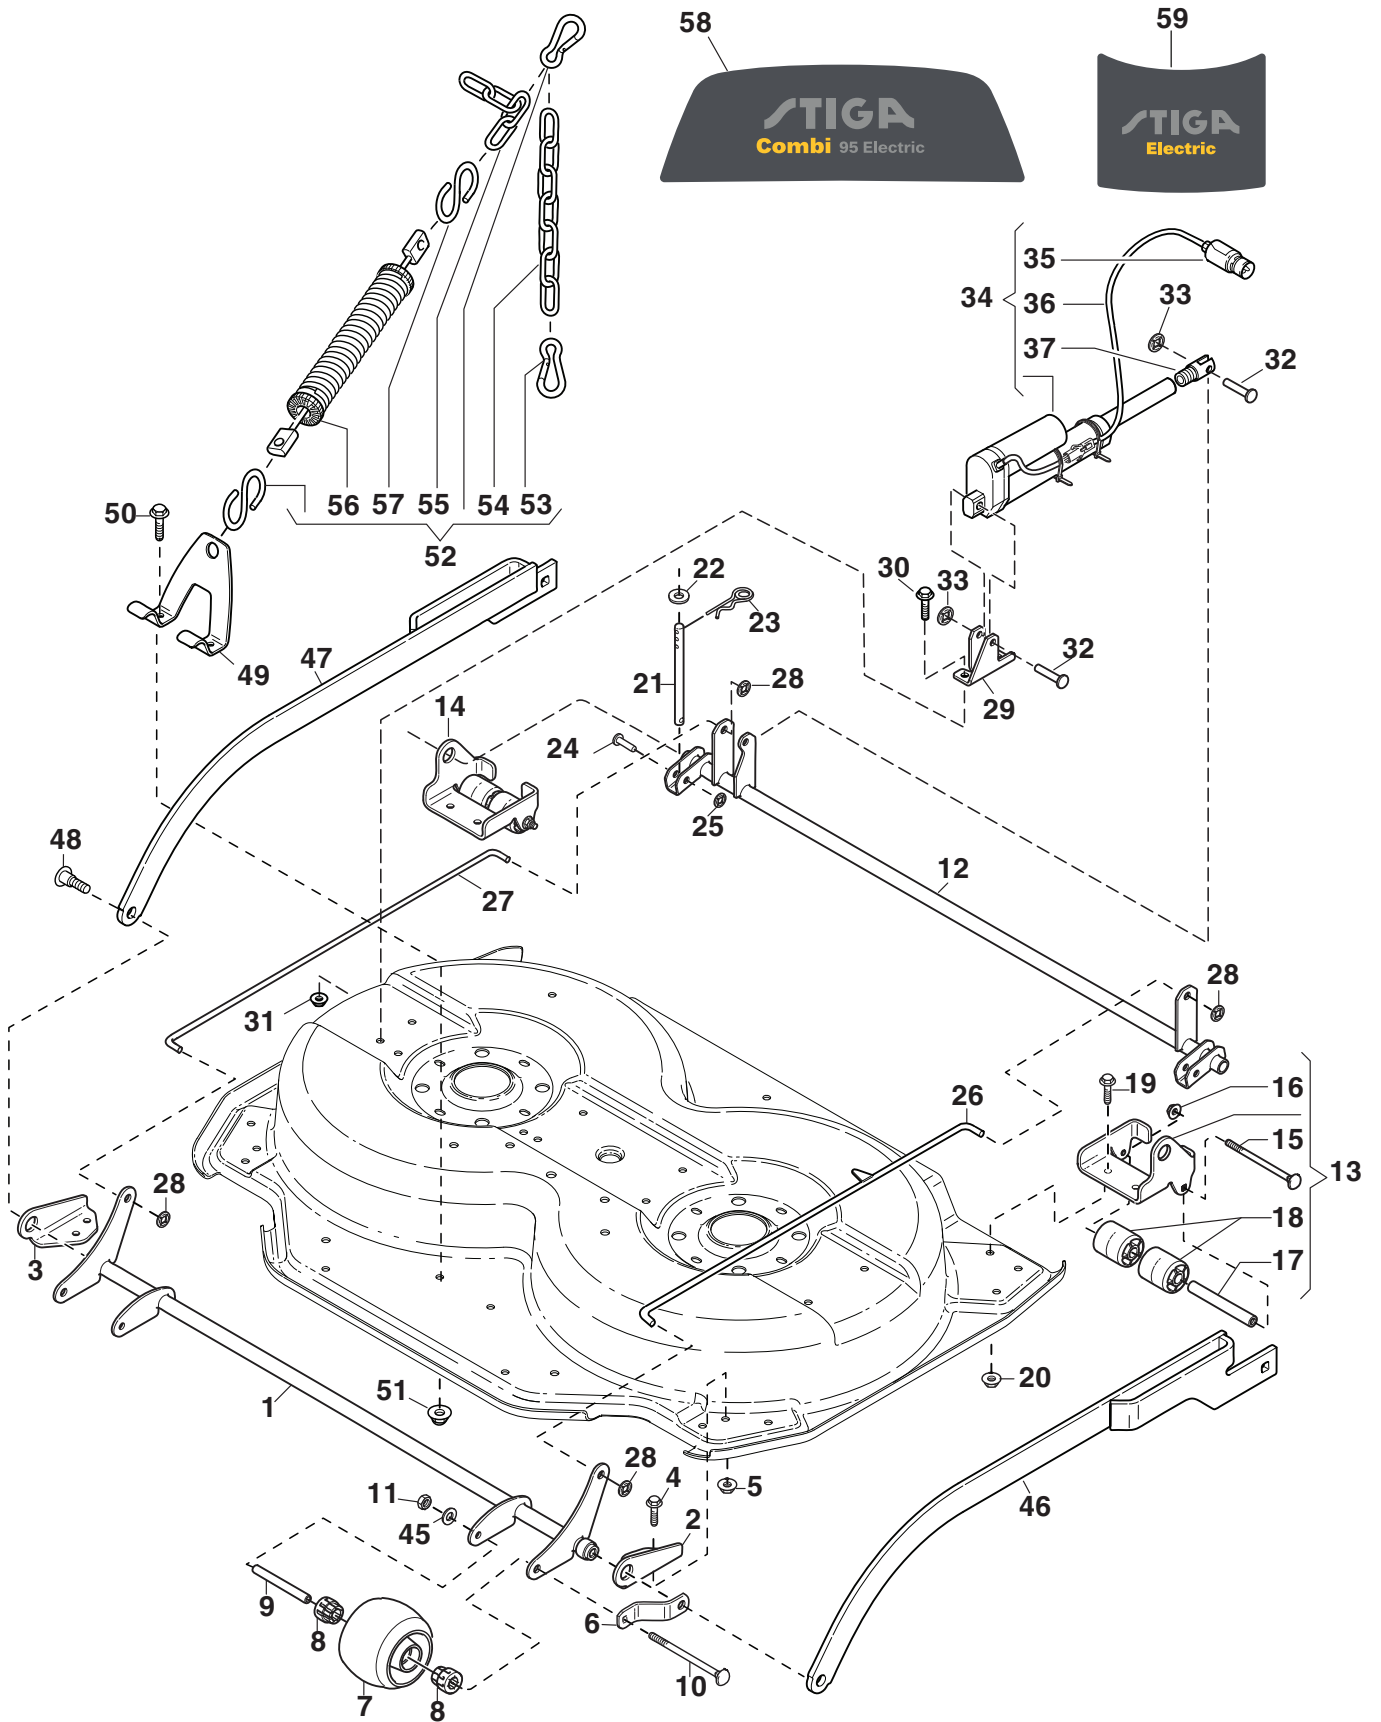

Utgåva Issue 16 - 2016		Reglage		Controls	
Pos. Fig.	Antal Q.ty	Art nr Part No	Benämning	Description	Anmärkning Notes
1	1	1134-6275-01	Framaxel-Gul (1-00)	Front Axle-Yellow	
2	1	1134-6214-01	Fäste Fram-Vä (Gul)	Bracket Front-Lh (Yellow)	
3	1	1134-6214-02	Fäste Fram-Hö (Gul)	Bracket Front-Rh (Yellow)	
4	4	112800815/0	Skruv	Screw	
5	4	112154220/0	Mutter	Nut	
6	2	387318275/0	Avbärare-Gra	Guide-Grey	
7	2	1134-4284-01	Hjul	Wheel	
8	4	1134-4319-01	Lager	Bearing	
9	2	1134-4318-01	Hjulaxel	Wheel Axle	
10	2	9897-0813-02	Skruv	Screw	
11	2	112155000/0	Mutter	Nut	
12	1	1134-6197-01	Bakaxel-Gul (1-00)	Rear Axle-Yellow	
13	1	1134-6282-01	Rulle-vä, m-fäste	Roller-Lh W.Bracket	Inkl. pos 15 - 18
14	1	1134-6282-02	Rulle-hö, m-fäste	Roller-Rh W.Bracket	Inkl. pos 15 - 18
15	1	9897-0813-02	Skruv	Screw	
16	1	112154220/0	Mutter	Nut	
17	1	1134-4318-01	Hjulaxel	Wheel Axle	
18	1	1134-9126-01	Stödrullar	Support Rollers	Sats 2 st/kit of 2
19	4	112800815/0	Skruv	Screw	
20	4	112154220/0	Mutter	Nut	
21	2	1134-6198-01	Sprint	Stud	
22	2	9699-0104-02	Bricka	Washer	
23	2	9598-2001-02	Harnalssprint (Hns 4 Dubbel)	Spring Pin	
24	2	9646-0098-22	Nit Kn 8X32	Rivet	
25	2	112604899/0	Starlock P6704 8 Fz	Crown Fastener	
26	1	1134-6250-02	Tryckstang-Vä	Push Rod, Left	
27	1	1134-6246-02	Tryckstang-Hö	Push Rod, Right	
28	4	112604903/0	Bricka	Washer	
29	1	1134-6192-01	Fäste	Bracket	
30	2	112800815/0	Skruv	Screw	
31	2	112154220/0	Mutter	Nut	
32	2	9646-0098-22	Nit Kn 8X32	Rivet	
33	2	112604899/0	Starlock P6704 8 Fz	Crown Fastener	
34	1	1134-6417-01	Ställdon	Electric Lifter	Inkl. pos 35 - 37
35	1	1134-6182-01	Hankontakt	Male Terminal	
36	1	1134-6418-02	Kabel (L485 Mm)	Cable	
37	1	1134-6373-01	Kolvstangsända	Rod End	
45	2	9699-0028-02	Bricka	Washer	
46	1	387106273/0	Aggregatsarm Kpl-Vä	Cutting Deck Arm Assy Lh	
47	1	387106271/0	Aggregatsarm Kpl-Hö	Cutting Deck Arm Assy Rh	
48	2	1134-6279-01	Ansattsskruv	Shoulder Bolt	
49	1	387773535/0	Lyftfäste-Gra	Lift Bracket-Grey	
50	2	112800815/0	Skruv	Screw	
51	2	112154220/0	Mutter	Nut	
52	1	1134-6362-01	Lyftfjäder Kpl	Lift Spring Assy	Inkl. pos 31 - 35
53	2	1134-5528-01	Karbinhake	Snap Hook	
54	1	1134-6368-02	Kedja	Chain	7 links
55	1	1134-3638-01	Magnetkoppling	Electric Pto-Clutch	4 links
56	1	1134-5625-01	Fjäder	Spring