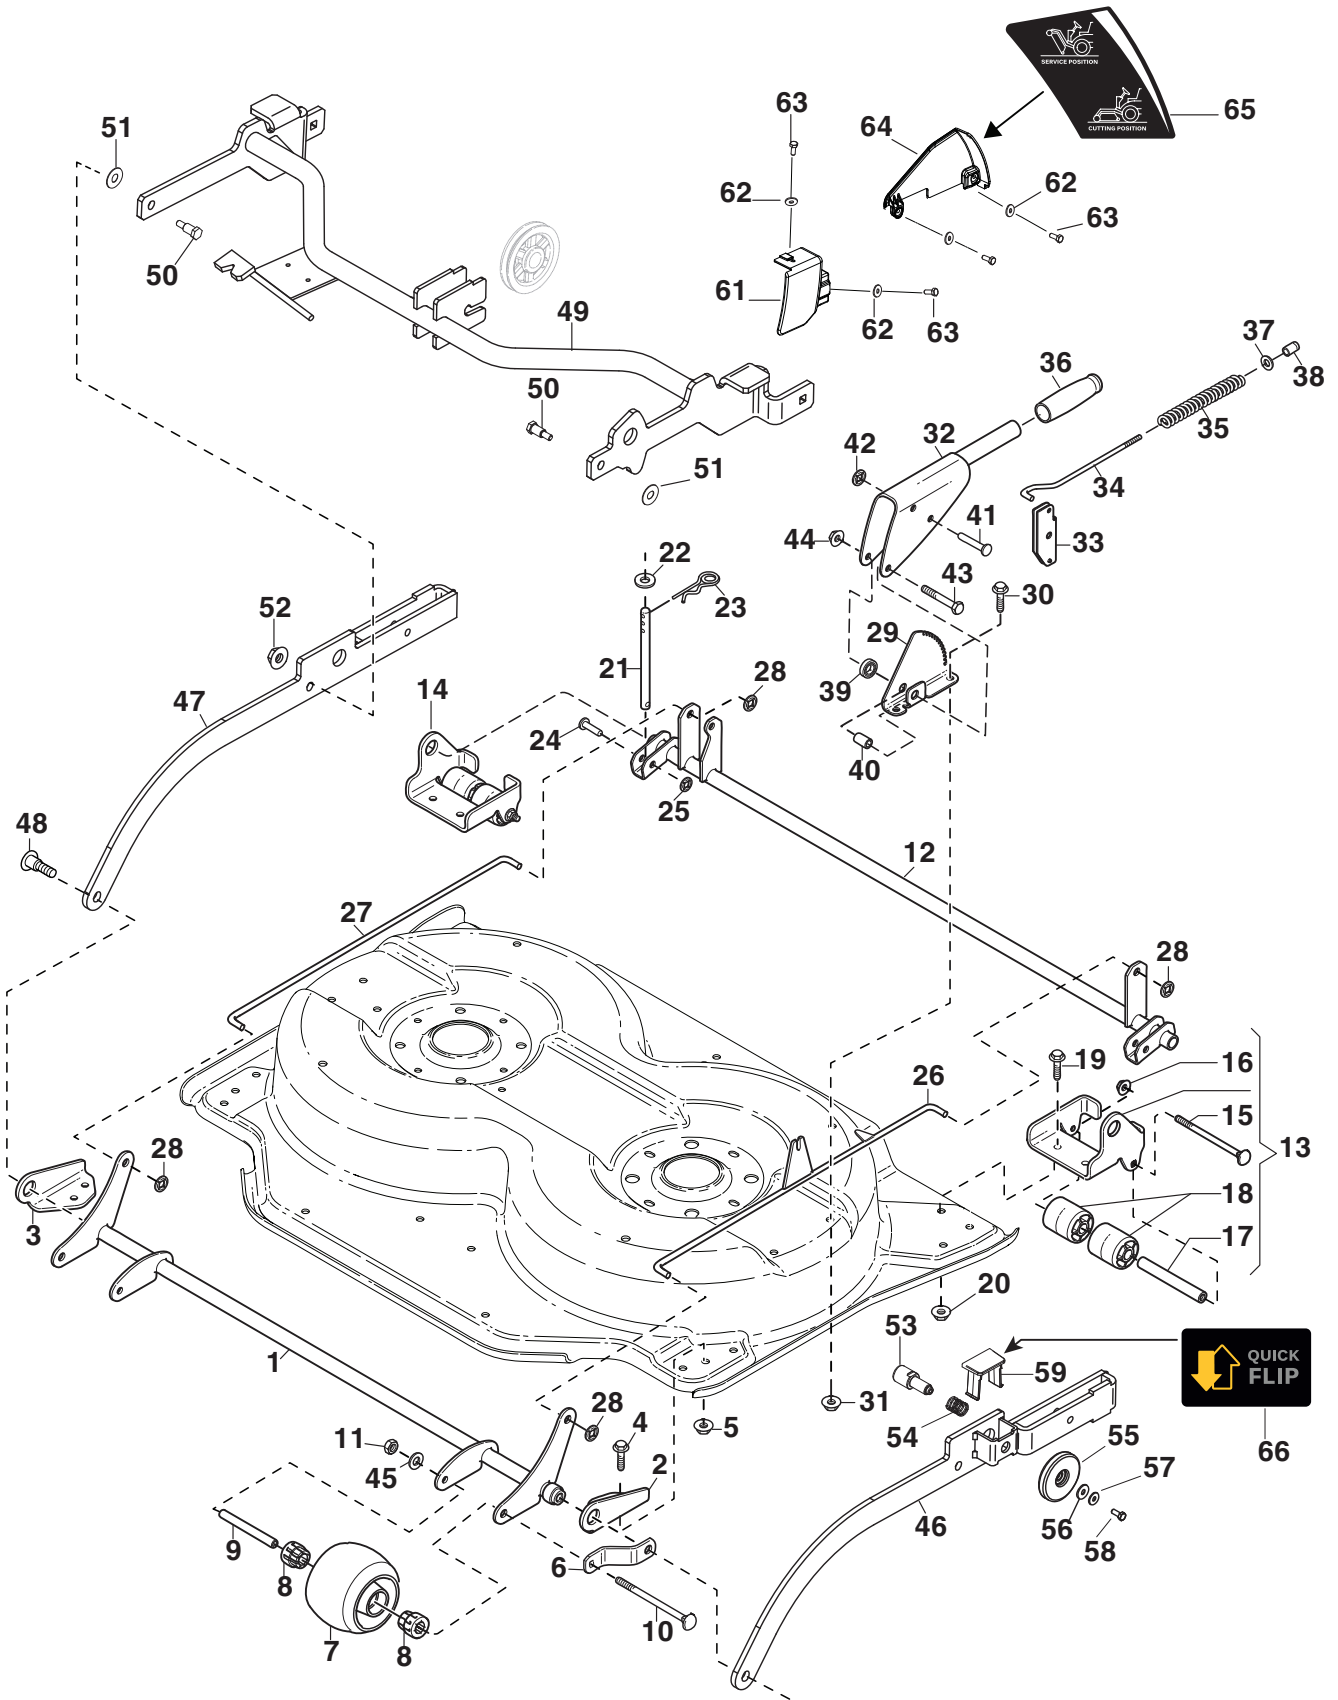

Utgåva Issue 16 - 2016		Reglage		Controls	
Pos. Fig.	Antal Q.ty	Art nr Part No	Benämning	Description	Anmärkning Notes
1	1	1134-6275-01	Framaxel-Gul (1-00)	Front Axle-Yellow	
2	1	1134-6214-01	Fäste Fram-Vä (Gul)	Bracket Front-Lh (Yellow)	
3	1	1134-6214-02	Fäste Fram-Hö (Gul)	Bracket Front-Rh (Yellow)	
4	4	112800815/0	Skruv	Screw	
5	4	112154220/0	Mutter	Nut	
6	2	387318275/0	Avbärare-Gra	Guide-Grey	
7	2	1134-4284-01	Hjul	Wheel	
8	4	1134-4319-01	Lager	Bearing	
9	2	1134-4318-01	Hjulaxel	Wheel Axle	
10	2	9897-0813-02	Skruv	Screw	
11	2	112155000/0	Mutter	Nut	
12	1	1134-6197-01	Bakaxel-Gul (1-00)	Rear Axle-Yellow	
13	1	1134-6282-01	Rulle-vä, m-fäste	Roller-Lh W.Bracket	Inkl. pos 15 - 18
14	1	1134-6282-02	Rulle-hö, m-fäste	Roller-Rh W.Bracket	Inkl. pos 15 - 18
15	1	9897-0813-02	Skruv	Screw	
16	1	112154220/0	Mutter	Nut	
17	1	1134-4318-01	Hjulaxel	Wheel Axle	
18	1	1134-9126-01	Stödrullar	Support Rollers	Sats 2 st/kit of 2
19	4	112800815/0	Skruv	Screw	
20	4	112154220/0	Mutter	Nut	
21	2	137510321/0	Stift	Pin	
22	2	9699-0104-02	Bricka	Washer	
23	2	9598-2001-02	Harnalssprint (Hns 4 Dubbel)	Spring Pin	
24	2	9646-0098-22	Nit Kn 8X32	Rivet	
25	2	112604899/0	Starlock P6704 8 Fz	Crown Fastener	
26	1	387000309/0	Tryckstang-Vä	Push Rod, Left	
27	1	137033105/0	Tryckstang-Hö	Push Rod, Right	
28	4	112604903/0	Bricka	Washer	
29	1	1137-0259-01	Höjdinställningssegment	Height Adjust Quadrant	
30	2	112800815/0	Skruv	Screw	
31	2	112154220/0	Mutter	Nut	
32	1	387318273/0	Höjdinställn.Spak-Gra	Height Adjust Lever-Grey	
33	1	1134-6254-01	Spärr Kpl	Catch Assy	
34	1	1134-5444-01	Tryckstang	Push Rod	
35	1	1134-5445-01	Fjäder	Spring	
36	1	1134-5503-01	Handtag	Handle	
37	1	9699-0087-02	Bricka	Washer	
38	1	1134-3051-01	Lasratt	Locking Knob	
39	1	1134-6286-03	Distans	Spacer	
40	1	1134-1565-16	Distans	Spacer	
41	2	9646-0105-22	Nit	Rivet	
42	2	9672-0006-02	Starlock	Lock washer	
43	1	112691400/0	Skruv	Screw	
44	1	112155000/0	Mutter	Nut	
45	2	9699-0028-02	Bricka	Washer	
46	1	387785233/0	Aggregatsarm-Vä Gra	Grey Mower Deck Arm, Left	
47	1	387785231/0	Aggregatsarm Kpl-Hö Gra	Grey Mower Deck Arm, Right	
48	2	1134-6279-01	Ansattsskruv	Shoulder Bolt	
49	1	387800021/1	Bakaxel-Gul	Rear Axle-Yellow