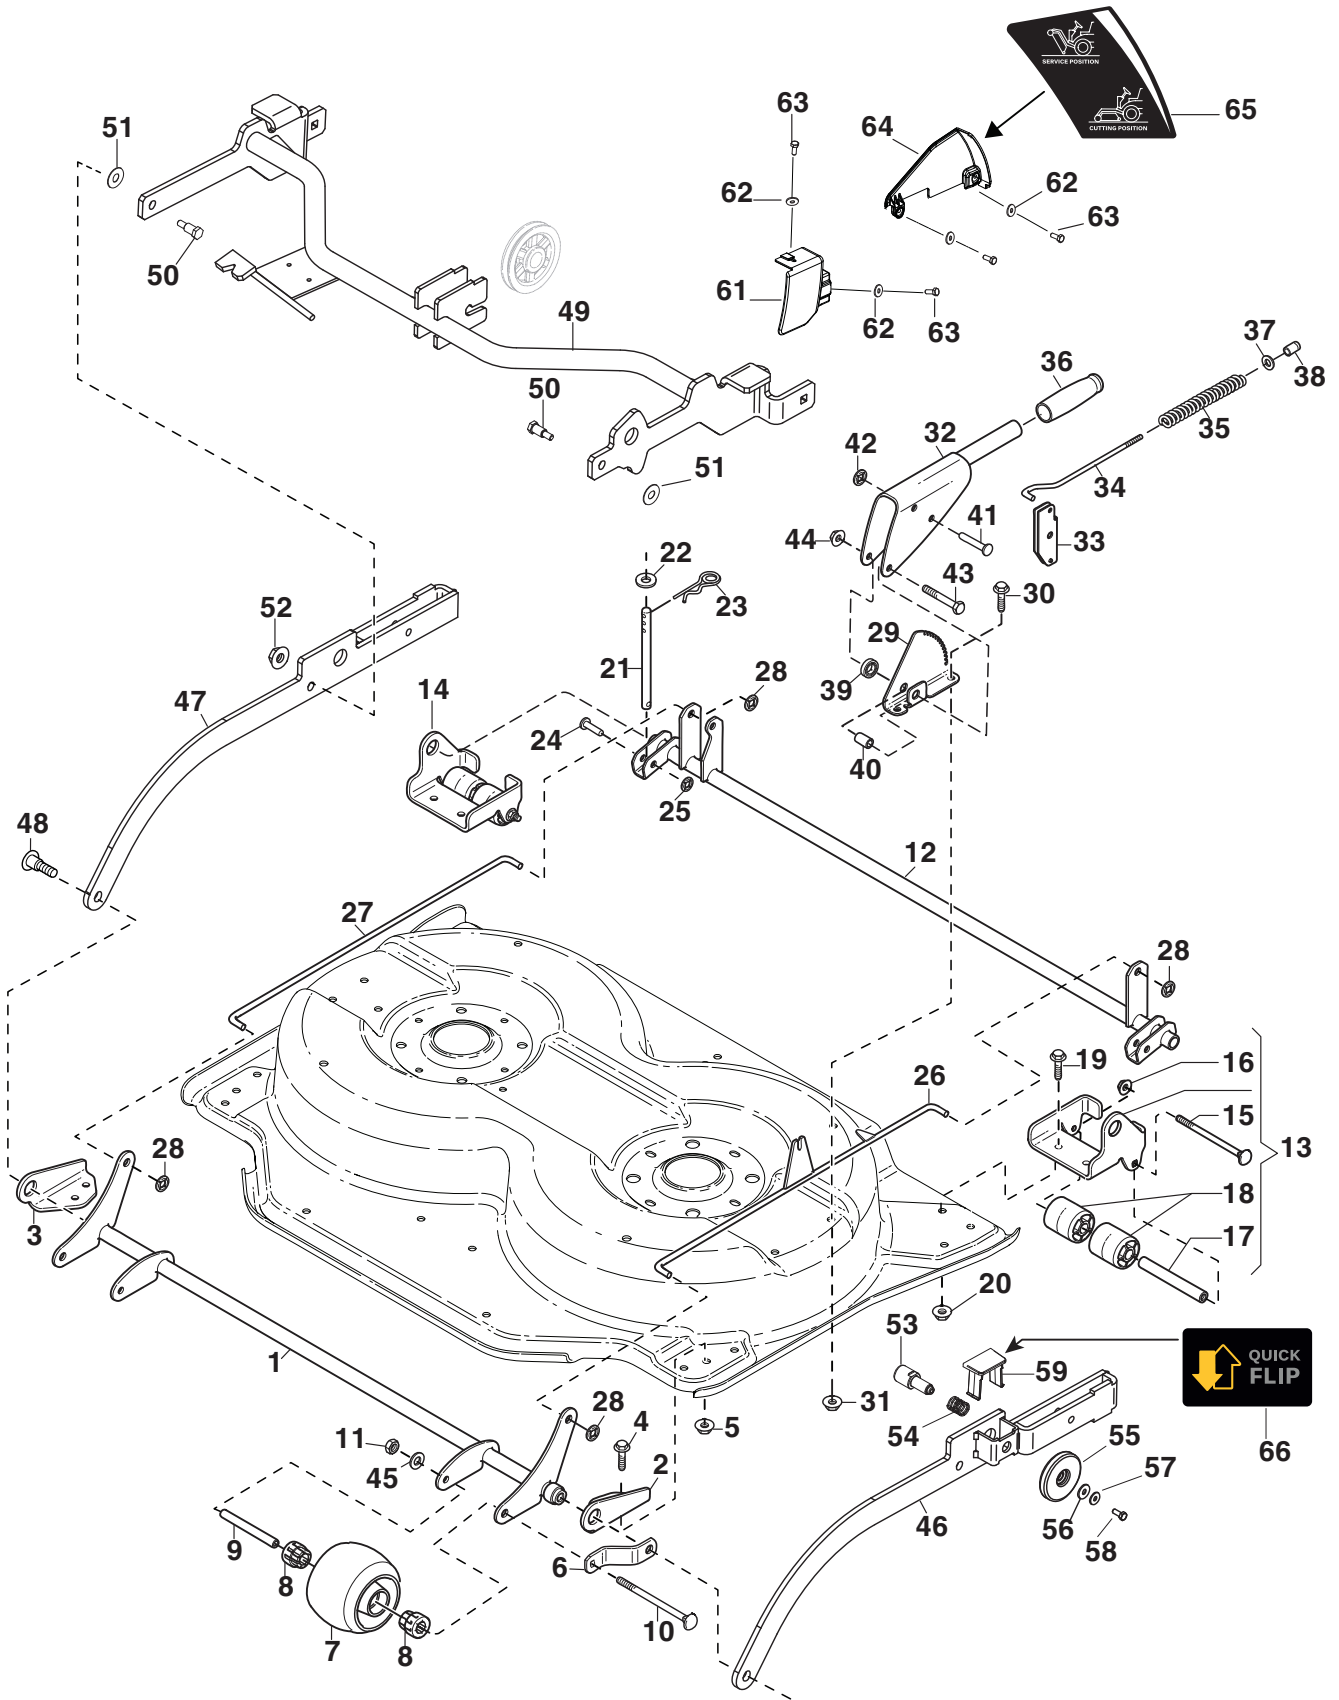

Utgåva Issue 16 - 2016		Reglage Controls			
Pos. Fig.	Antal Q.ty	Art nr Part No	Benämning	Description	Anmärkning Notes
50	2	137510305/0	Stift	Pin	
51	2	322672151/0	Bricka	Antifriction Washer	
52	2	112154210/0	Mutter	Nut	
53	1	137510306/0	Stift	Pin	
54	1	137430104/0	Fjäder	Spring	
55	1	137394203/0	Knopp	Knob	
56	1	112523040/0	Bricka	Washer	
57	1	112582101/0	Lasbricka	Grower	
58	1	112727802/0	Skruv	Screw	
59	1	337394202/0	Plugg kpl	Cap	
61	1	337060026/0	Remskydd	Belt cover	
62	4	112523040/0	Bricka	Washer	
63	4	9893-0616-16	Skruv	Screw	
64	1	337060025/0	Remskydd	Belt cover	
65	1	114369577/0	Dekal	Label	
66	1	114369309/0	Dekal Quick Flip	Label Quick Flip