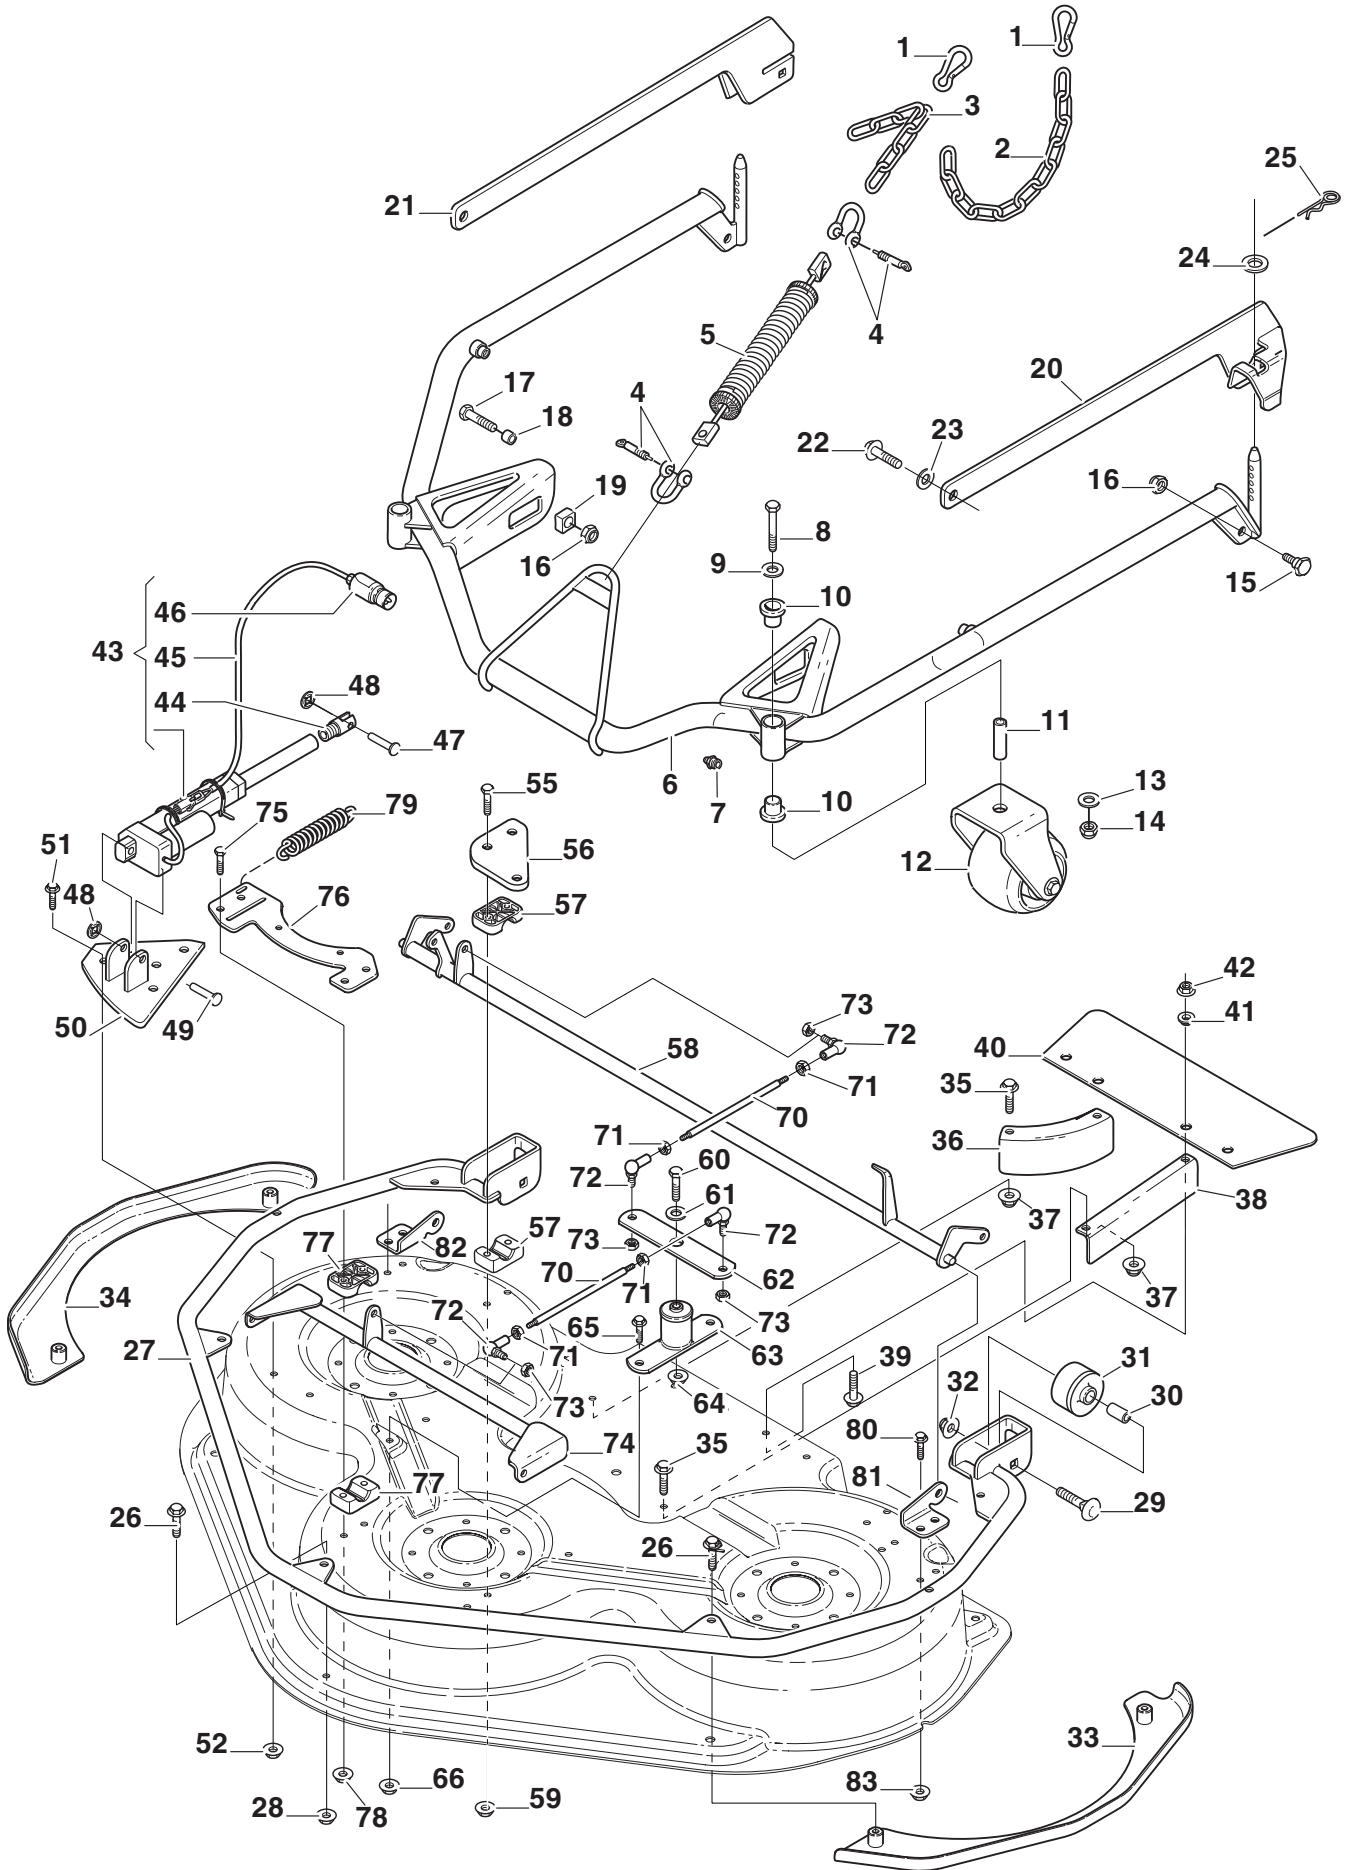

Utgåva Issue 16 - 2016		Reglage		Controls	
Pos. Fig.	Antal Q.ty	Art nr Part No	Benämning	Description	Anmärkning Notes
50	1	1134-5981-01	Fäste Kpl	Bracket Assy	
51	2	9959-0820-16	Skruv	Screw	
52	2	112154220/0	Mutter	Nut	
55	4	112691200/0	Skruv	Screw	
56	2	1134-5471-01	Överfall-Bak	Bearing Plate-Rear	
57	4	1134-5469-01	Lagerhalva	Bearing Half	
58	1	1134-7603-01	Bakaxel Kpl (1-00)	Rear Axle Assy	
59	4	112154220/0	Mutter	Nut	
60	1	9997-0880-16	Skruv	Screw	
61	1	1134-5127-01	Bricka	Washer	
62	1	1134-5855-01	Länkarm	Pivot Arm	
63	1	1134-5858-01	Pivotfäste	Pivot Bracket	
64	1	112154220/0	Mutter	Nut	
65	2	9959-0820-16	Skruv	Screw	
66	2	112154220/0	Mutter	Nut	
70	2	1134-5473-01	Tryckstang	Push Rod	
71	4	112154220/0	Mutter	Nut	
72	4	9570-0002-00	Vinkellänk As13 Din 71802M8	Elbow Link	
73	4	112155000/0	Mutter	Nut	
74	1	387000151/0	Framaxel Kpl	Front Axle	
75	4	112691200/0	Skruv	Screw	
76	1	1134-5846-01	Överfall-Fram	Bearing Plate-Front	
77	4	1134-5469-01	Lagerhalva	Bearing Half	
78	4	112154220/0	Mutter	Nut	
79	1	1134-5847-01	Fjäder	Spring	
80	4	9959-0820-16	Skruv	Screw	
81	1	1134-7490-01	Fäste-Vä (1-00)	Bracket-Lh	
82	1	1134-7490-02	Fäste-Hö (1-00)	Bracket-Rh	
83	4	112154220/0	Mutter	Nut