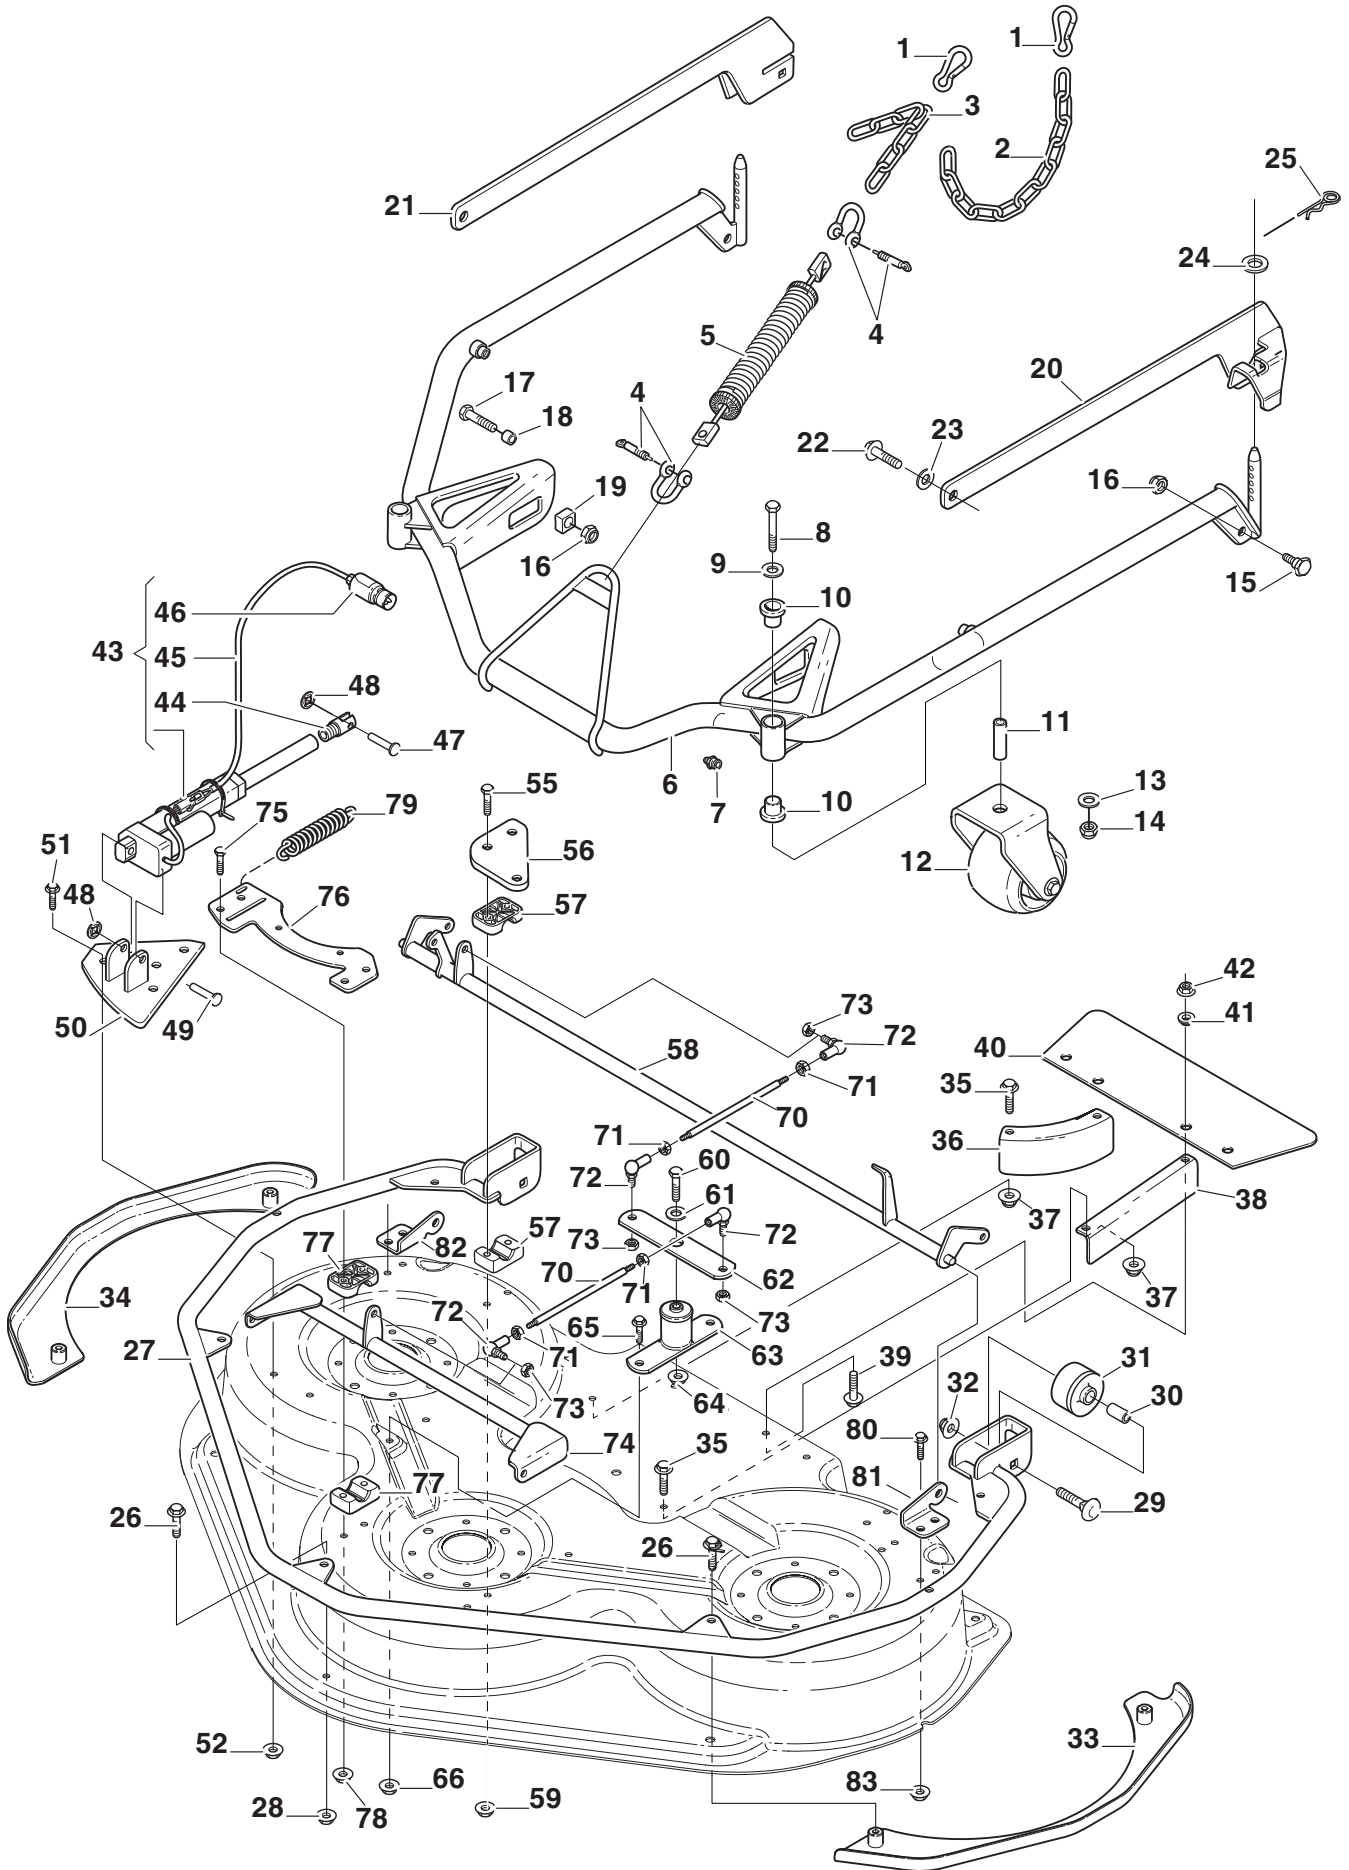

Utgåva Issue 16 - 2016		Reglage		Controls	
Pos. Fig.	Antal Q.ty	Art nr Part No	Benämning	Description	Anmärkning Notes
1	2	1134-5528-01	Karbinhake	Snap Hook	
2	1	1134-6368-03	Kedja	Chain	12 links
3	1	1134-6368-02	Kedja	Chain	7 links
4	2	1134-2629-01	Schackel	Lift Link	
5	1	1134-6365-02	Fjäder	Spring	
6	1	387869381/0	Ram	Frame	
7	2	112379511/0	Smörjnippel	Grease Dispenser	
8	2	9997-1090-12	Skruv	Screw	
9	2	9699-0030-02	Bricka	Washer	
10	1	1134-9026-01	Bussning	Bearing	Sats 4 st/kit of 4
11	2	1134-5677-01	Distans	Spacer	
12	2	1134-5884-01	Pivothjul	Pivot Wheel Assy	
13	2	9699-0030-02	Bricka	Washer	
14	2	112156602/0	Mutter	Nut	
15	2	1134-0240-01	Ansattsskruv	Shoulder screw	
16	4	112155000/0	Mutter	Nut	
17	2	112793301/0	Skruv	Screw	
18	2	1134-5626-01	Distans	Spacer	
19	2	1134-7595-01	Distans	Spacer	
20	1	387785221/0	Aggregatsarm Kpl-Vä	Mower Deck Arm, Left	
21	1	387785219/0	Aggregatsarm Kpl-Hö	Mower Deck Arm, Right	
22	2	112800815/0	Skruv	Screw	
23	2	112523060/0	Bricka	Washer	
24	2	9699-0123-02	Bricka	Washer	17x40x6
25	2	9598-2001-02	Harnalssprint (Hns 4 Dubbel)	Spring Pin	
26	5	9959-0820-16	Skruv	Screw	
27	1	387869251/0	Skyddsram Kpl	Protection Frame	
28	1	112154220/0	Mutter	Nut	
29	2	9897-1060-12	Skruv	Screw	
30	2	1134-0041-04	Bussning	Bushing	
31	2	1134-3434-01	Rulle	Roller	
32	2	9739-1031-22	Mutter	Nut	
33	1	387603353/0	Slitskydd Kpl-Vä	Wear Protection Assy-Lh	
34	1	387603351/0	Slitskydd Kpl-Hö	Wear Protection Assy-Rh	
35	4	9959-0820-16	Skruv	Screw	
36	1	1134-5554-02	Ledskena Kpl-Böjd (Svart) 5-01	Guide Plate-Curved (Black)	
37	4	112154220/0	Mutter	Nut	
38	1	1134-5553-02	Ledskena-Rak (Svart) 5-01	Guide Plate-Straight (Black)	
39	2	9959-0820-16	Skruv	Screw	
40	1	1134-5885-01	Gummiskydd	Rubber Flap	
41	4	1134-4185-01	Ansatsbricka	Flange Washer	
42	2	112154220/0	Mutter	Nut	
43	1	1134-6416-01	Ställdon	Electric Lifter	
44	1	1134-6373-01	Kolvstangsända	Rod End	
45	1	1134-6418-01	Kabel (L835 Mm)	Cable	L = 835 mm
46	1	1134-6182-01	Hankontakt	Male Terminal	
47	1	9646-0098-22	Nit Kn 8X32	Rivet	
48	2	112604899/0	Starlock P6704 8 Fz	Crown Fastener	
49	1	9646-0105-22	Nit	Rivet