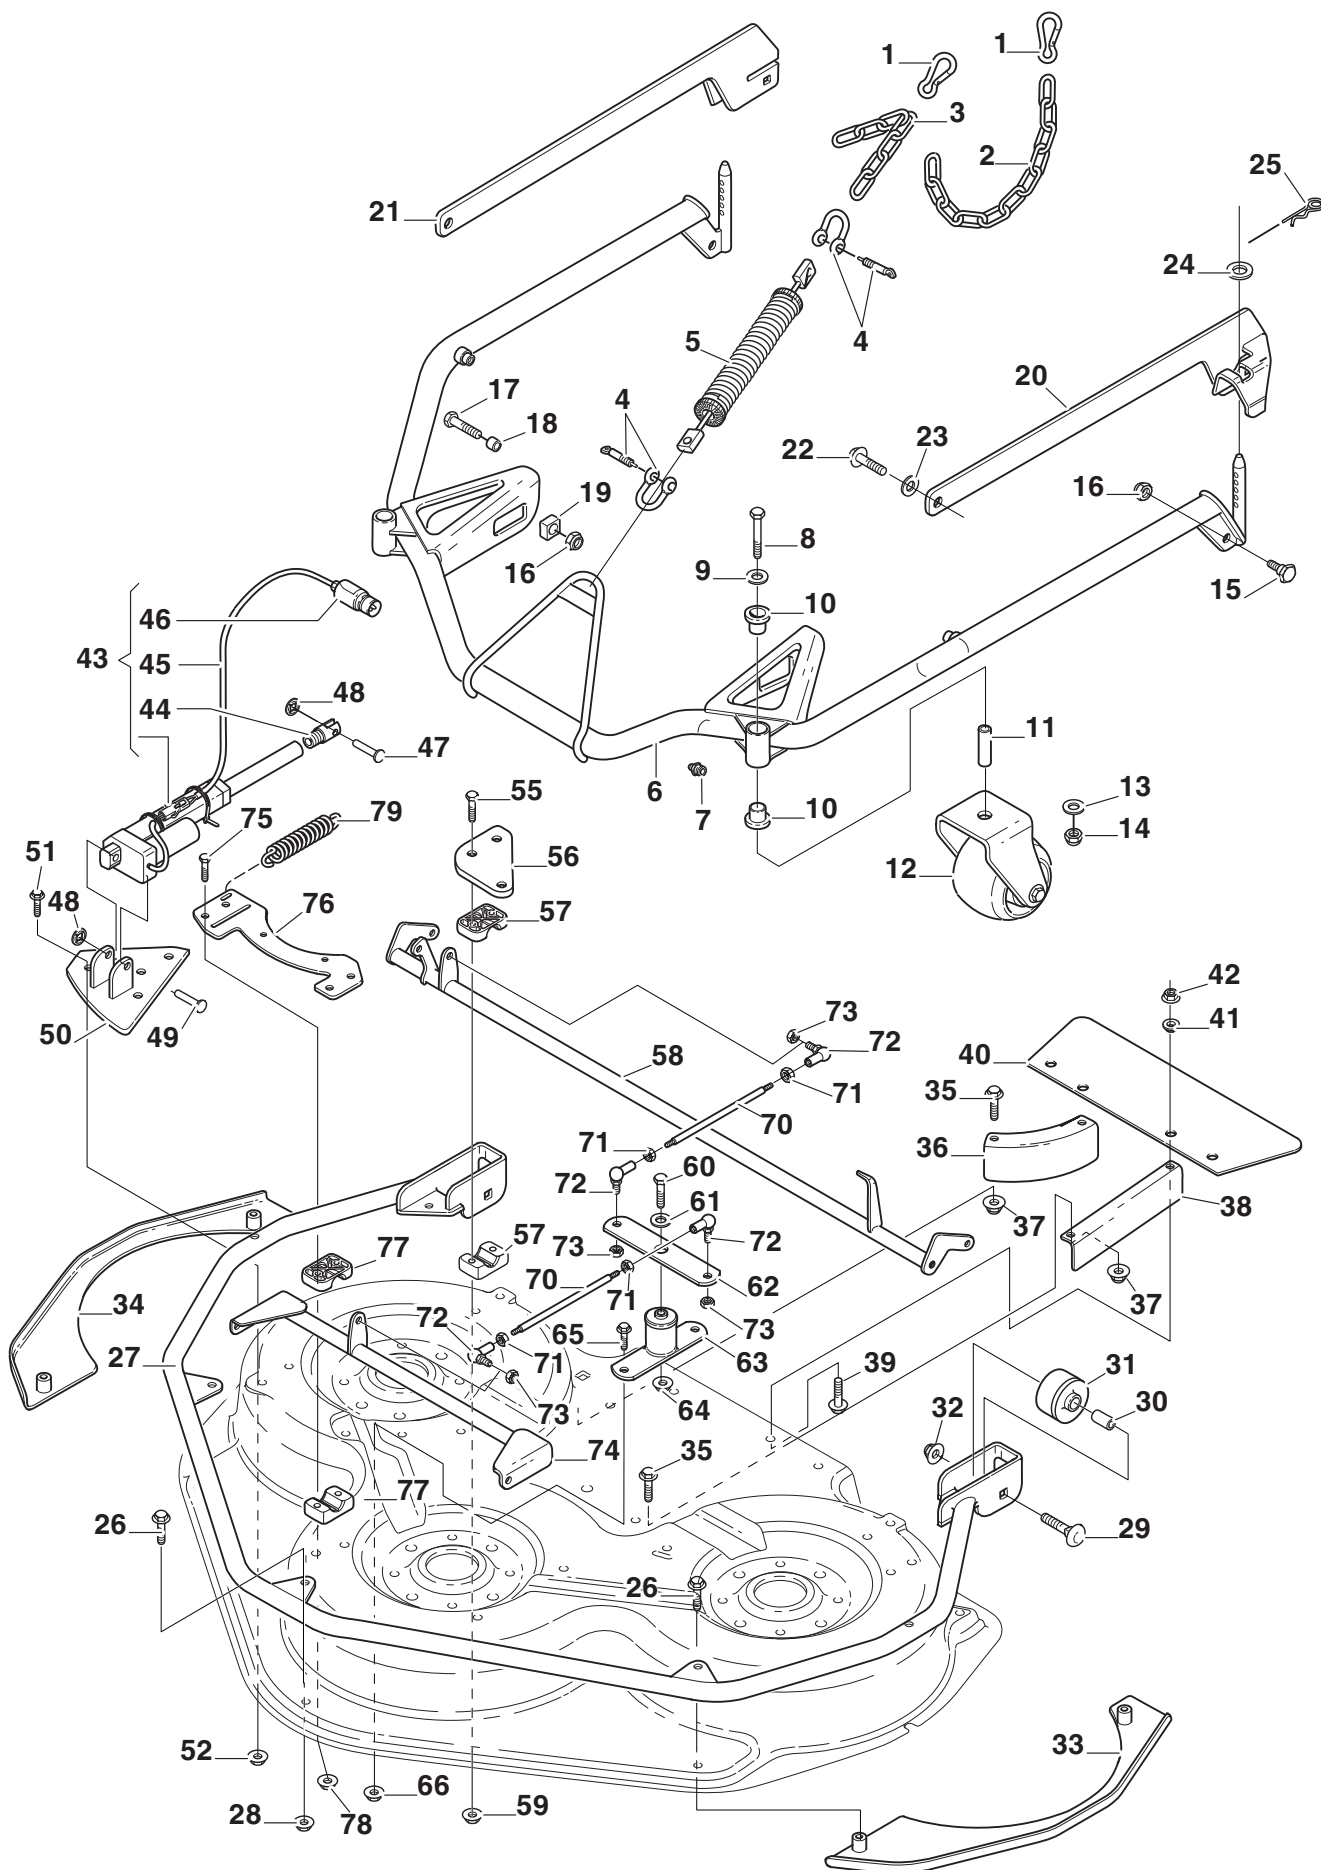

Utgåva Issue 16 - 2016		Reglage		Controls	
Pos. Fig.	Antal Q.ty	Art nr Part No	Benämning	Description	Anmärkning Notes
1	2	1134-5528-01	Karbinhake	Snap Hook	
2	1	1134-6368-03	Kedja	Chain	12 links
3	1	1134-6368-02	Kedja	Chain	7 links
4	2	1134-2629-01	Schackel	Lift Link	
5	1	1134-6365-02	Fjäder	Spring	
6	1	387869381/0	Ram	Frame	
7	2	112379511/0	Smörjnippel	Grease Dispenser	
8	2	9997-1090-12	Skruv	Screw	
9	2	9699-0030-02	Bricka	Washer	
10	1	1134-9026-01	Bussning	Bearing	Sats 4 st/kit of 4
11	2	1134-5677-01	Distans	Spacer	
12	2	1134-5884-01	Pivothjul	Pivot Wheel Assy	
13	2	9699-0030-02	Bricka	Washer	
14	2	112156602/0	Mutter	Nut	
15	2	1134-0240-01	Ansattsskruv	Shoulder screw	
16	4	112155000/0	Mutter	Nut	
17	2	112793301/0	Skruv	Screw	
18	2	1134-5626-01	Distans	Spacer	
19	2	1134-7595-01	Distans	Spacer	
20	1	387785221/0	Aggregatsarm Kpl-Vä	Mower Deck Arm, Left	
21	1	387785219/0	Aggregatsarm Kpl-Hö	Mower Deck Arm, Right	
22	2	112800815/0	Skruv	Screw	
23	2	112523060/0	Bricka	Washer	
24	2	9699-0123-02	Bricka	Washer	17x40x6
25	2	9598-2001-02	Harnalssprint (Hns 4 Dubbel)	Spring Pin	
26	5	9959-0820-16	Skruv	Screw	
27	1	387869253/0	Skyddsram Kpl	Protection Frame	
28	1	112154220/0	Mutter	Nut	
29	2	9897-1060-12	Skruv	Screw	
30	2	1134-0041-04	Bussning	Bushing	
31	2	1134-3434-01	Rulle	Roller	
32	2	9739-1031-22	Mutter	Nut	
33	1	387603357/0	Slitskydd Kpl-Vä	Wear Protection Assy-Lh	
34	1	387603355/0	Slitskydd Kpl-Hö	Wear Protection Assy-Rh	
35	4	9959-0820-16	Skruv	Screw	
36	1	1134-5970-01	Ledskena Kpl (Böjd) 5-01	Guide Plate (Curved)	
37	4	112154220/0	Mutter	Nut	
38	1	1134-5553-02	Ledskena-Rak (Svart) 5-01	Guide Plate-Straight (Black)	
39	2	9959-0820-16	Skruv	Screw	
40	1	1134-5885-01	Gummiskydd	Rubber Flap	
41	4	1134-4185-01	Ansatsbricka	Flange Washer	
42	2	112154220/0	Mutter	Nut	
43	1	1134-6416-01	Ställdon	Electric Lifter	
44	1	1134-6373-01	Kolvstangsända	Rod End	
45	1	1134-6418-01	Kabel (L835 Mm)	Cable	L = 835 mm
46	1	1134-6182-01	Hankontakt	Male Terminal	
47	1	9646-0098-22	Nit Kn 8X32	Rivet	
48	2	112604899/0	Starlock P6704 8 Fz	Crown Fastener	
49	1	9646-0105-22	Nit	Rivet