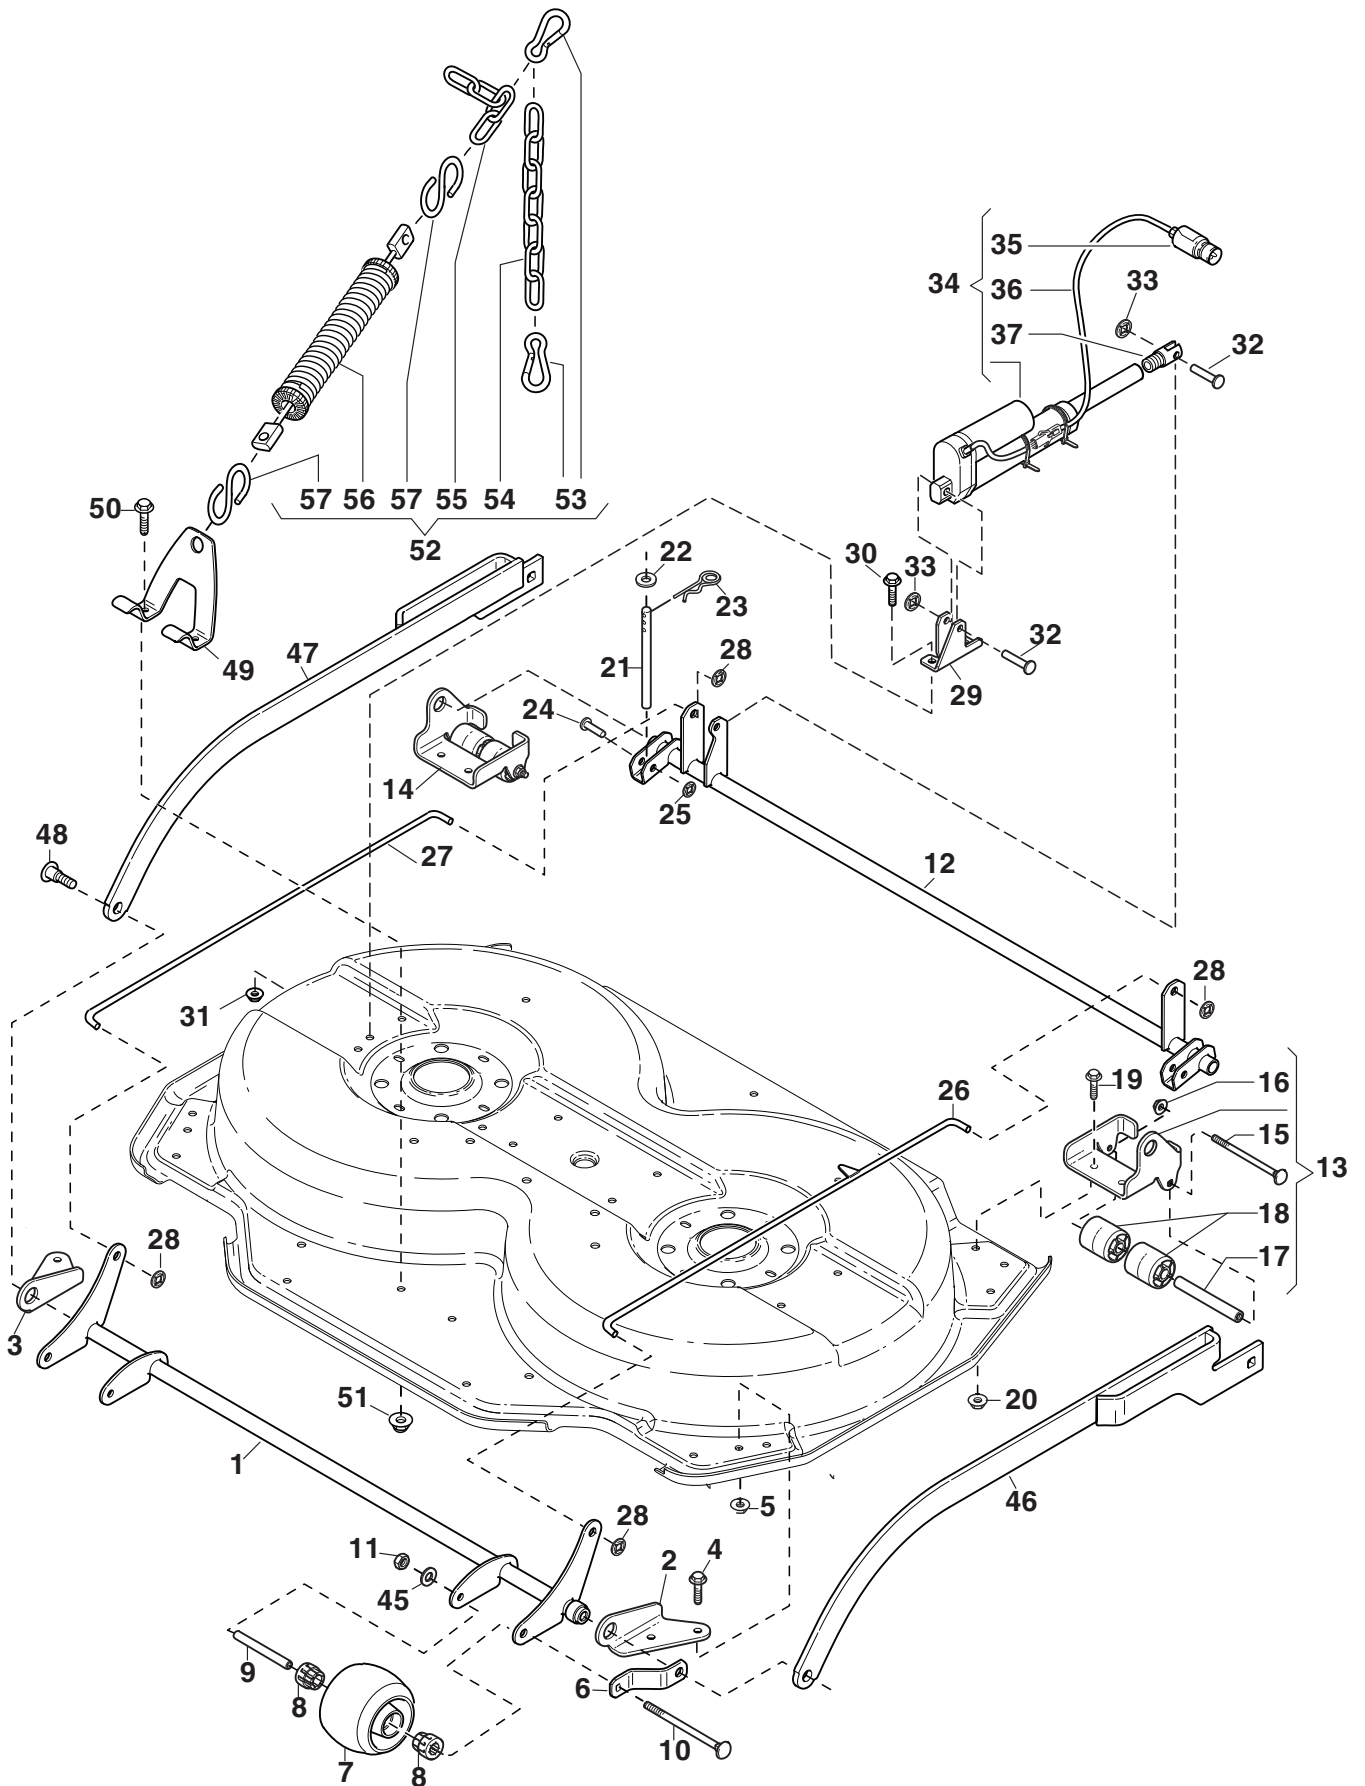

Utgåva Issue 16 - 2016		Reglage		Controls	
Pos. Fig.	Antal Q.ty	Art nr Part No	Benämning	Description	Anmärkning Notes
1	1	1134-6275-01	Framaxel-Gul (1-00)	Front Axle-Yellow	
2	1	1134-6215-01	Fäste Fram-Vä (Gul)	Bracket Front-Lh (Yellow)	
3	1	1134-6215-02	Fäste Fram-Hö (Gul)	Bracket Front-Rh (Yellow)	
4	4	112800815/0	Skruv	Screw	
5	4	112154220/0	Mutter	Nut	
6	2	387318275/0	Avbärare-Gra	Guide-Grey	
7	2	1134-4284-01	Hjul	Wheel	
8	4	1134-4319-01	Lager	Bearing	
9	2	1134-4318-01	Hjulaxel	Wheel Axle	
10	2	9897-0813-02	Skruv	Screw	
11	2	112155000/0	Mutter	Nut	
12	1	1134-6197-01	Bakaxel-Gul (1-00)	Rear Axle-Yellow	
13	1	1134-6282-01	Rulle-vä, m-fäste	Roller-Lh W.Bracket	Pos 15-18 incl.
14	1	1134-6282-02	Rulle-hö, m-fäste	Roller-Rh W.Bracket	Pos 15-18 incl.
15	1	9897-0813-02	Skruv	Screw	
16	1	112154220/0	Mutter	Nut	
17	1	1134-4318-01	Hjulaxel	Wheel Axle	
18	1	1134-9126-01	Stödrullar	Support Rollers	Sats 2 st/kit of 2
19	4	112800815/0	Skruv	Screw	
20	4	112154220/0	Mutter	Nut	
21	2	1134-6198-01	Sprint	Stud	
22	2	9699-0104-02	Bricka	Washer	
23	2	9598-2001-02	Harnalssprint (Hns 4 Dubbel)	Spring Pin	
24	2	9646-0098-22	Nit Kn 8X32	Rivet	
25	2	112604899/0	Starlock P6704 8 Fz	Crown Fastener	
26	1	1134-6250-01	Tryckstang-Vä	Push Rod, Left	Electric
27	1	1134-6246-01	Tryckstang-Hö	Push Rod, Right	
28	4	112604903/0	Bricka	Washer	
29	1	1134-6192-01	Fäste	Bracket	Electric
30	2	9959-0820-16	Skruv	Screw	Electric
31	2	112154220/0	Mutter	Nut	Electric
32	2	9646-0098-22	Nit Kn 8X32	Rivet	Electric
33	2	112604899/0	Starlock P6704 8 Fz	Crown Fastener	Electric
34	1	1134-6417-01	Ställdon	Electric Lifter	Electric, pos 50A-50C incl.
35	1	1134-6182-01	Hankontakt	Male Terminal	Electric
36	1	1134-6418-02	Kabel (L485 Mm)	Cable	Electric, L = 485 mm
37	1	1134-6373-01	Kolvstangsända	Rod End	Electric
46	1	387106269/0	Aggregatsarm Kpl-Vä	Cutting Deck Arm Assy Lh	
47	1	387106267/0	Aggregatsarm Kpl-Hö	Cutting Deck Arm Assy Rh	
48	2	1134-6279-01	Ansattsskruv	Shoulder Bolt	
49	1	387773535/0	Lyffäste-Gra	Lift Bracket-Grey	
50	2	112800815/0	Skruv	Screw	
51	2	112154220/0	Mutter	Nut	
52	1	1134-6362-01	Lyffjäder Kpl	Lift Spring Assy	Inkl. pos 31 - 35
53	2	1134-5528-01	Karbinhake	Snap Hook	
54	1	1134-6368-02	Kedja	Chain	7 links
55	1	1134-6368-01	Kedja	Chain	4 links
56	1	1134-6365-03	Fjäder	Spring