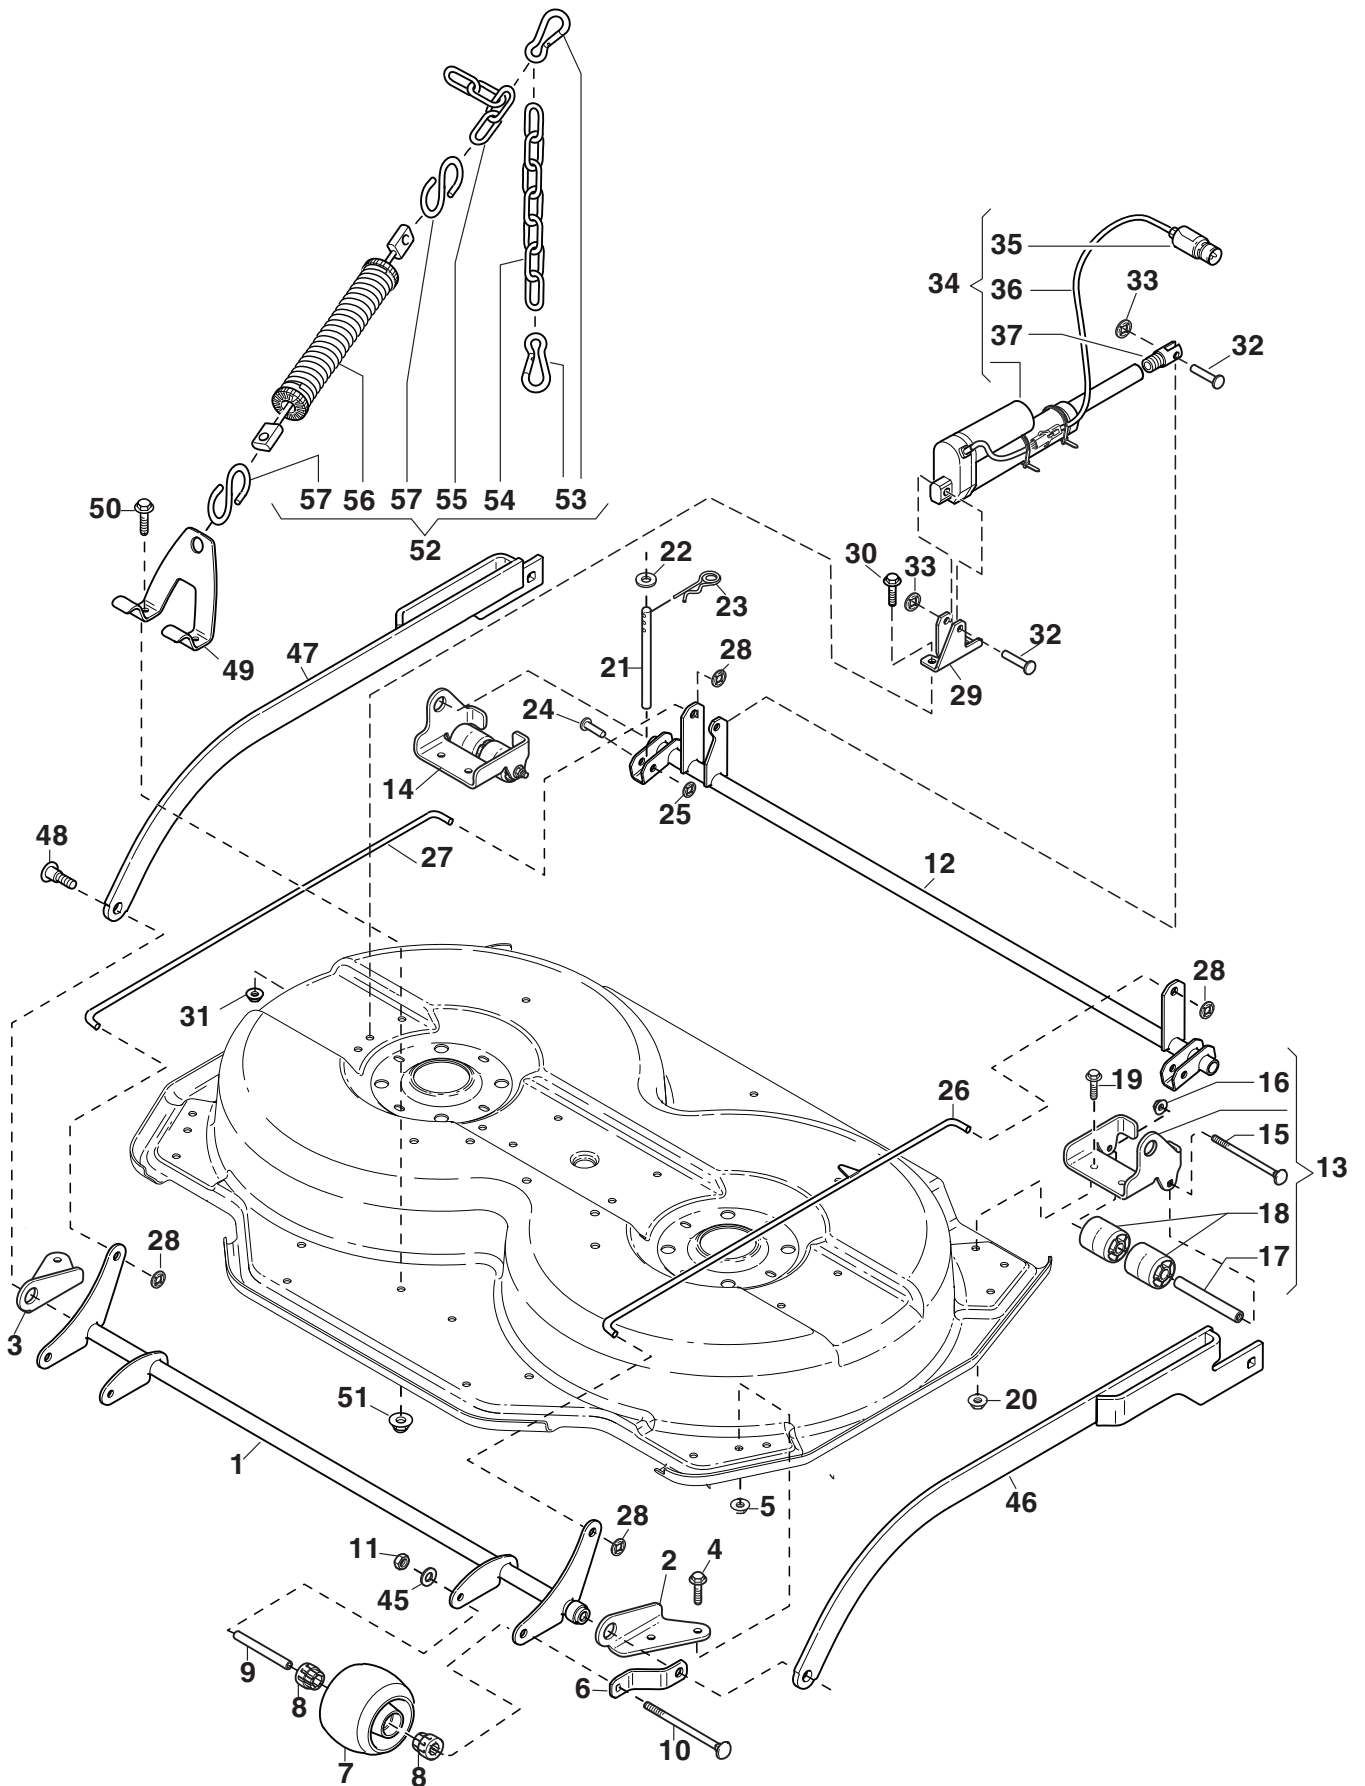

Utgåva Issue 16 - 2016		Reglage		Controls	
Pos. Fig.	Antal Q.ty	Art nr Part No	Benämning	Description	Anmärkning Notes
1	1	1134-6275-01	Framaxel-Gul (1-00)	Front Axle-Yellow	
2	1	1134-6215-01	Fäste Fram-Vä (Gul)	Bracket Front-Lh (Yellow)	
3	1	1134-6215-02	Fäste Fram-Hö (Gul)	Bracket Front-Rh (Yellow)	
4	4	112800815/0	Skruv	Screw	
5	4	112154220/0	Mutter	Nut	
6	2	387318275/0	Avbärare-Gra	Guide-Grey	
7	2	1134-4284-01	Hjul	Wheel	
8	4	1134-4319-01	Lager	Bearing	
9	2	1134-4318-01	Hjulaxel	Wheel Axle	
10	2	9897-0813-02	Skruv	Screw	
11	2	112155000/0	Mutter	Nut	
12	1	1134-6197-01	Bakaxel-Gul (1-00)	Rear Axle-Yellow	
13	1	1134-6282-01	Rulle-vä, m-fäste	Roller-Lh W.Bracket	Pos 15-18 incl.
14	1	1134-6282-02	Rulle-hö, m-fäste	Roller-Rh W.Bracket	Pos 15-18 incl.
15	1	9897-0813-02	Skruv	Screw	
16	1	112154220/0	Mutter	Nut	
17	1	1134-4318-01	Hjulaxel	Wheel Axle	
18	1	1134-9126-01	Stödrullar	Support Rollers	Sats 2 st/kit of 2
19	4	112800815/0	Skruv	Screw	
20	4	112154220/0	Mutter	Nut	
21	2	1134-6198-01	Sprint	Stud	
22	2	9699-0104-02	Bricka	Washer	
23	2	9598-2001-02	Harnalssprint (Hns 4 Dubbel)	Spring Pin	
24	2	9646-0098-22	Nit Kn 8X32	Rivet	
25	2	112604899/0	Starlock P6704 8 Fz	Crown Fastener	
26	1	1134-6250-01	Tryckstang-Vä	Push Rod, Left	Electric
27	1	1134-6246-01	Tryckstang-Hö	Push Rod, Right	
28	4	112604903/0	Bricka	Washer	
29	1	1134-6192-01	Fäste	Bracket	Electric
30	2	9959-0820-16	Skruv	Screw	Electric
31	2	112154220/0	Mutter	Nut	Electric
32	2	9646-0098-22	Nit Kn 8X32	Rivet	Electric
33	2	112604899/0	Starlock P6704 8 Fz	Crown Fastener	Electric
34	1	1134-6417-01	Ställdon	Electric Lifter	Electric, pos 50A-50C incl.
35	1	1134-6182-01	Hankontakt	Male Terminal	Electric
36	1	1134-6418-02	Kabel (L485 Mm)	Cable	Electric, L = 485 mm
37	1	1134-6373-01	Kolvstangsända	Rod End	Electric
46	1	387106269/0	Aggregatsarm Kpl-Vä	Cutting Deck Arm Assy Lh	
47	1	387106267/0	Aggregatsarm Kpl-Hö	Cutting Deck Arm Assy Rh	
48	2	1134-6279-01	Ansattsskruv	Shoulder Bolt	
49	1	387773535/0	Lyffäste-Gra	Lift Bracket-Grey	
50	2	112800815/0	Skruv	Screw	
51	2	112154220/0	Mutter	Nut	
52	1	1134-6362-01	Lyffjäder Kpl	Lift Spring Assy	Inkl. pos 31 - 35
53	2	1134-5528-01	Karbinhake	Snap Hook	
54	1	1134-6368-02	Kedja	Chain	7 links
55	1	1134-6368-01	Kedja	Chain	4 links
56	1	1134-6365-03	Fjäder	Spring