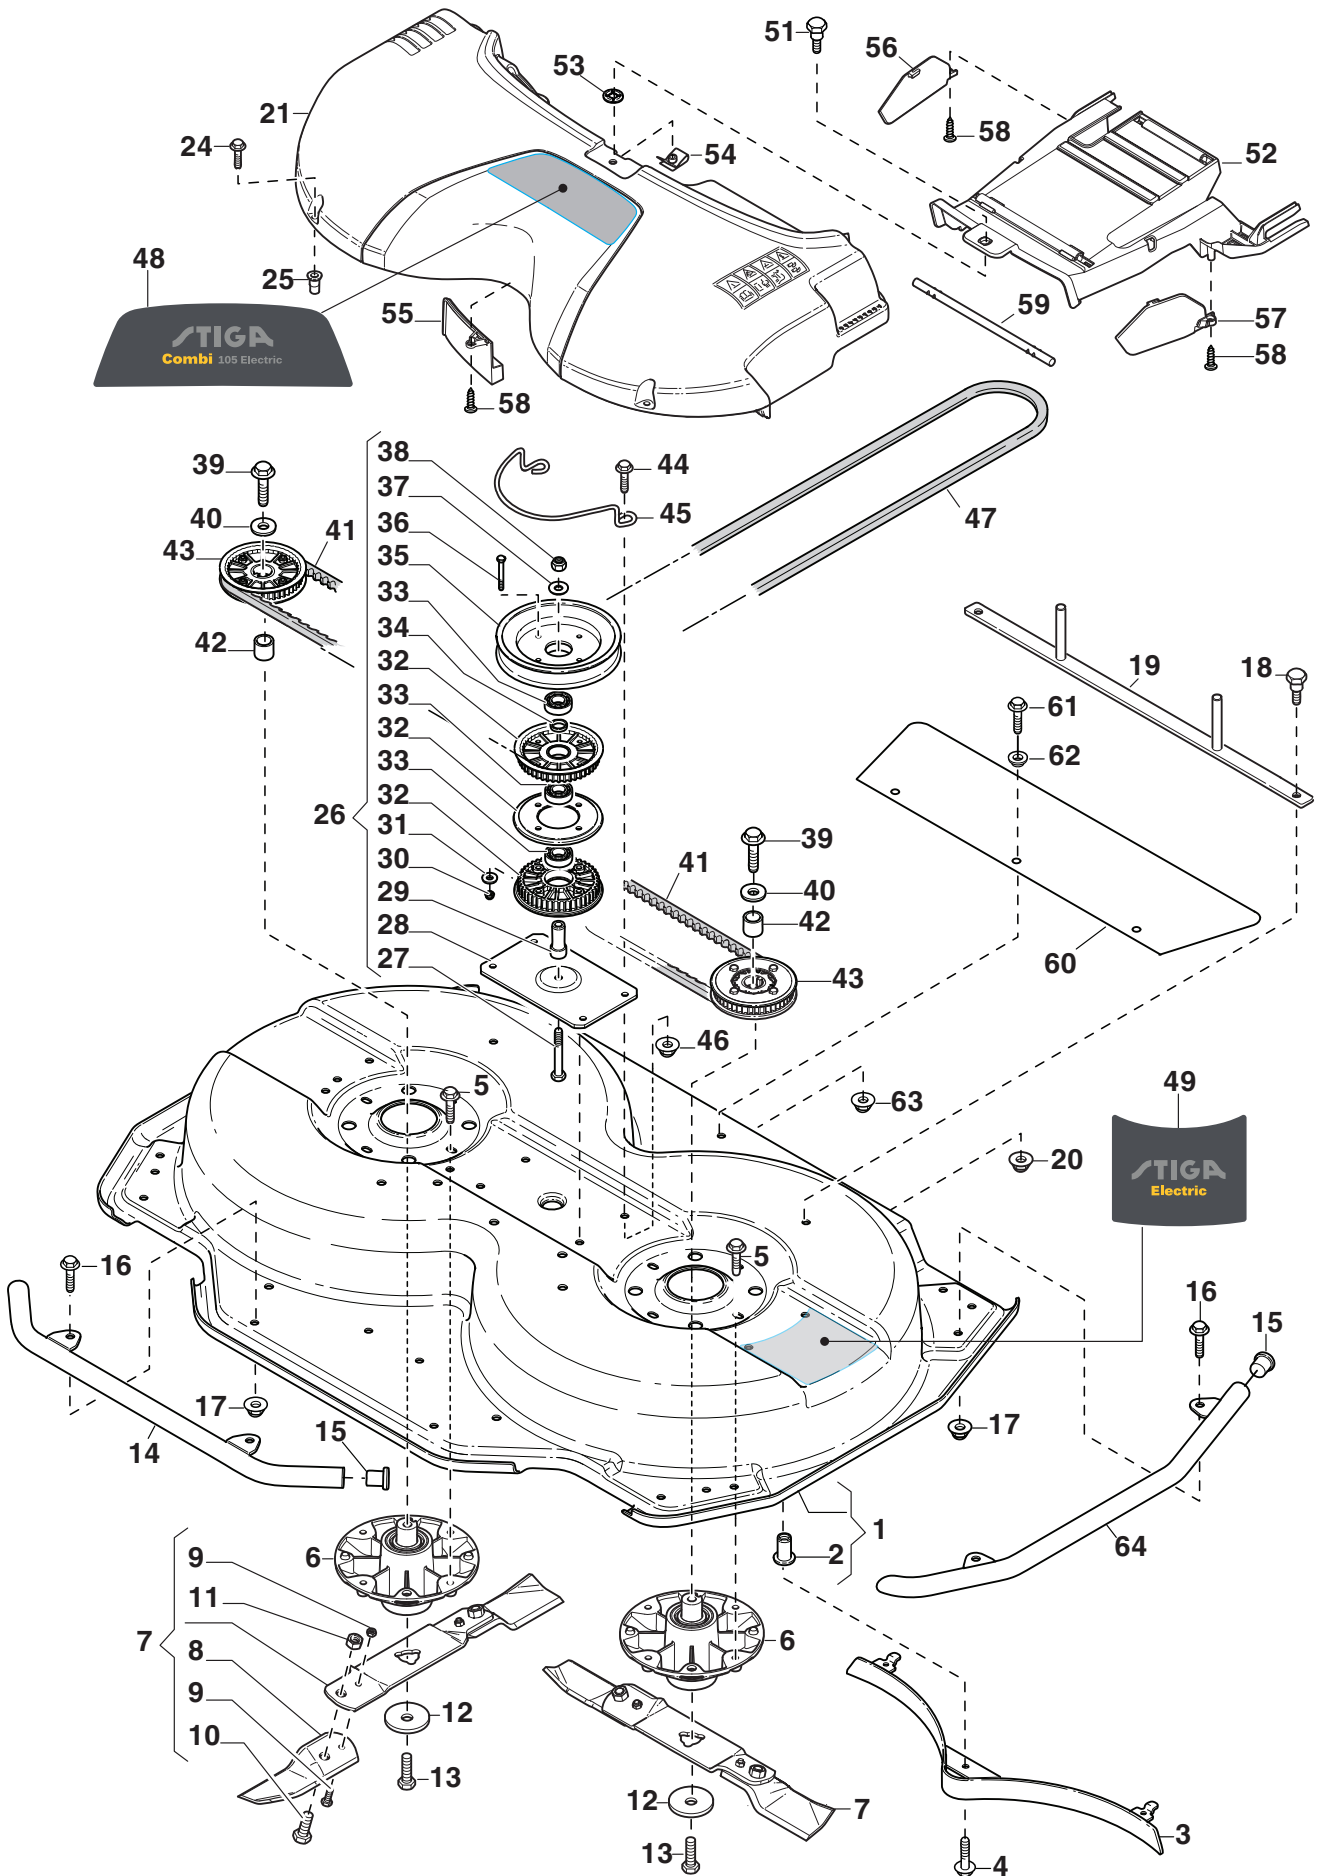

Utgåva Issue 16 - 2016		Transmission Knivar		Transmission and Blades	
Pos. Fig.	Antal Q.ty	Art nr Part No	Benämning	Description	Anmärkning Notes
1	1	1134-6191-01	Kapa-Gul 105C (1-00)	Casing-Yellow 105C	Inkl. pos 13 (3 st)
2	3	1134-5595-01	Blindnitmutter	Nut	
3	1	1134-6231-01	KombiPlugg 105C	Mulch Plug 105C	
4	1	9959-0820-16	Skruv	Screw	
5	8	9945-0825-16	Skruv	Screw	
6	2	1134-5831-01	Lagerbox Kpl	Bearing Box Assy	
7	1	1134-9118-01	Knivbalk Kpl (105C)	Blade Bar Assy (105C)	Sats 2 st/kit of 2
8	1	1134-9119-01	Knivsats Kpl	Blade Kit Assy	2 knivar/2 blade tips
9	1	1134-9054-01	Brytbultsats	Shear Bolt Kit	
10	2	1134-6311-01	Bult	Bolt	7/16" UNF
11	2	1134-6312-01	Mutter	Nut	7/16" UNF
12	2	1134-6211-01	Bricka	Washer	
13	2	9997-1060-12	Skruv	Screw	
14	1	387869259/0	Frontskydd-Gra	Front Guard Tube-Grey	
15	4	9403-0025-80	ÄndPlugg-Gra (lkp 25-21 G)	End Plug, Grey	
16	6	112800815/0	Skruv	Screw	
17	6	112154220/0	Mutter	Nut	
18	2	1134-0240-01	Ansattsskruv	Shoulder screw	
19	1	1137-1082-01	Bygel	Bracket	
20	2	112154220/0	Mutter	Nut	
21	1	337060024/0	Remskydd	Belt cover	
24	2	9945-0825-16	Skruv	Screw	
25	2	1134-5595-01	Blindnitmutter	Nut	
26	1	1137-0116-02	Kuggremskiva Smst (P105C)	Toothed Pulley Assy (P105C)	Inkl. pos 31 - 42
27	1	9997-1070-12	Skruv	Screw	
28	1	1134-6209-01	Fäste	Bracket	
29	1	1134-6205-02	Tapp	Shaft	
30	4	9747-0631-02	Mutter Loc-King	Lock Nut	
31	4	9699-0060-02	Bricka	Washer	
32	1	1134-9128-02	Kuggremskiva	Toothed Belt Pulley	
33	3	9549-0019-00	Kullager	Ball Bearing	
34	1	1134-3725-06	Distans	Spacer	H = 1.5 mm
35	1	1137-0118-01	Remskiva	Pulley	Ø = 168 mm
36	4	9997-0650-12	Skruv	Screw	
37	1	9699-0030-02	Bricka	Washer	
38	1	9731-1031-22	Mutter	Nut	
39	2	9997-1060-12	Skruv	Screw	
40	2	1134-5406-01	Bricka	Washer	
41	2	9585-0165-01	Kuggrem	Toothed Belt	
42	2	1134-5400-04	Distans	Spacer	
43	1	1134-9127-01	Kuggremskiva	Toothed Belt Pulley	Sats 2 st/kit of 2
44	4	9959-0820-16	Skruv	Screw	
45	1	1134-6431-01	Remstyrning	Belt Guide	
46	4	112154220/0	Mutter	Nut	
47	1	1134-9149-01	Kilrem	V-Belt	9585-0199-01 4WD (kevlar)
47	1	1134-9150-01	Kilrem	V-Belt	9585-0200-01 2WD (kevlar)
48	1	114368551/0	Dekal Combi 105 Electric	Label Combi 105 Electric