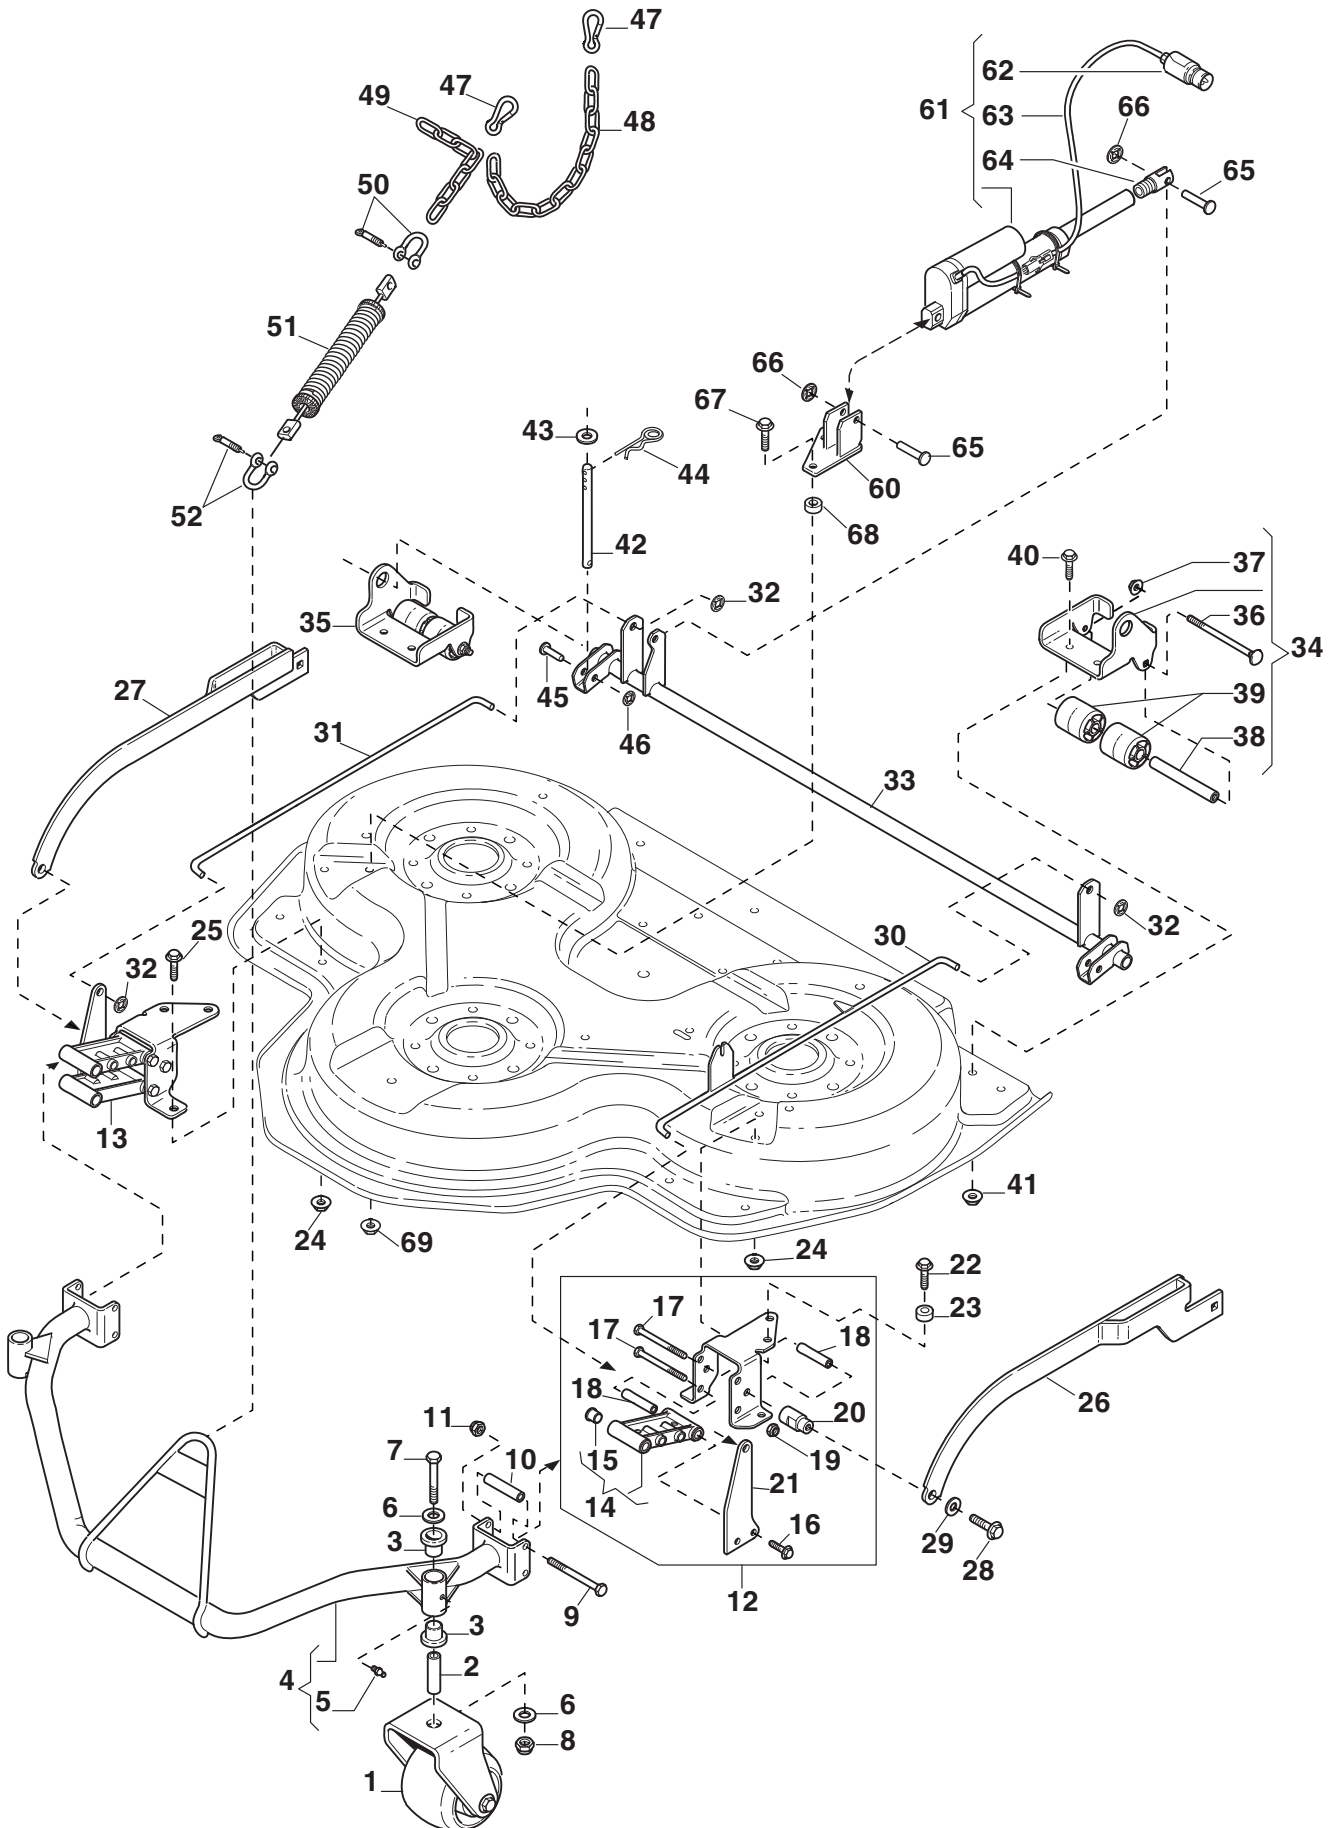

Utgåva Issue 16 - 2016		Reglage		Controls	
Pos. Fig.	Antal Q.ty	Art nr Part No	Benämning	Description	Anmärkning Notes
1	2	1134-5884-01	Pivothjul	Pivot Wheel Assy	
2	2	1134-5677-01	Distans	Spacer	
3	1	1134-9026-01	Bussning	Bearing	Sats 4 st/kit of 4
4	1	387869265/0	Frontrör Kpl	Front Tube Assy	
5	2	112379511/0	Smörjnippel	Grease Dispenser	
6	4	9699-0030-02	Bricka	Washer	
7	2	9997-1090-12	Skruv	Screw	
8	2	112156602/0	Mutter	Nut	
9	4	9997-0880-16	Skruv	Screw	
10	4	1137-0151-01	Axel	Shaft	
11	4	112155000/0	Mutter	Nut	
12	1	387001015/0	Länksystem Smst-Vä	Linkage Assy L	Inkl. pos 14 - 21
13	1	387001013/0	Länksystem Smst-Hö	Linkage Assy R	Inkl. pos 14 - 21
14	2	1137-0199-01	Länkarm Smst	Slewing Bracket Assy	Inkl. pos 15
15	1	1134-9155-01	Bussning	Bushing	Sats 8 st/kit of 8
16	2	9997-0820-16	Skruv	Screw	
17	3	9997-0880-16	Skruv	Screw	
18	3	1137-0151-01	Axel	Shaft	
19	2	112155000/0	Mutter	Nut	
20	1	1137-0154-01	Distans	Spacer	
21	1	1137-0200-01	Pivotplatta	Pivot Plate	
22	1	112691115/0	Skruv	Screw	
23	1	1137-0155-01	Distans	Spacer	
24	8	112154220/0	Mutter	Nut	
25	8	112800815/0	Skruv	Screw	
26	1	387106265/0	Aggregatsarm Kpl-Vä	Cutting Deck Arm Assy Lh	
27	1	387106263/0	Aggregatsarm Kpl-Hö	Cutting Deck Arm Assy Rh	
28	2	112800815/0	Skruv	Screw	
29	1	112523060/0	Bricka	Washer	
30	1	1137-0162-01	Tryckstang Kpl	Push Rod	
31	1	1137-0160-01	Tryckstang	Push Rod	
32	4	112604903/0	Bricka	Washer	
33	1	1134-6197-01	Bakaxel-Gul (1-00)	Rear Axle-Yellow	
34	1	1134-6282-01	Rulle-vä, m-fäste	Roller-Lh W.Bracket	Inkl. pos 36 - 39
35	1	1134-6282-02	Rulle-hö, m-fäste	Roller-Rh W.Bracket	Inkl. pos 36 - 39
36	1	9897-0813-02	Skruv	Screw	
37	1	112154220/0	Mutter	Nut	
38	1	1134-4318-01	Hjulaxel	Wheel Axle	
39	1	1134-9126-01	Stödrullar	Support Rollers	Sats 2 st/kit of 2
40	4	112800815/0	Skruv	Screw	
41	4	112154220/0	Mutter	Nut	
42	2	1134-6198-01	Sprint	Stud	
43	2	9699-0104-02	Bricka	Washer	
44	2	9598-2001-02	Harnalssprint (Hns 4 Dubbel)	Spring Pin	
45	2	9646-0098-22	Nit Kn 8X32	Rivet	
46	2	112604899/0	Starlock P6704 8 Fz	Crown Fastener	
47	2	1134-5528-01	Karbinhake	Snap Hook	
48	1	1134-6368-03	Kedja	Chain	12 links
49	1	1134-6368-02	Kedja	Chain	7 links