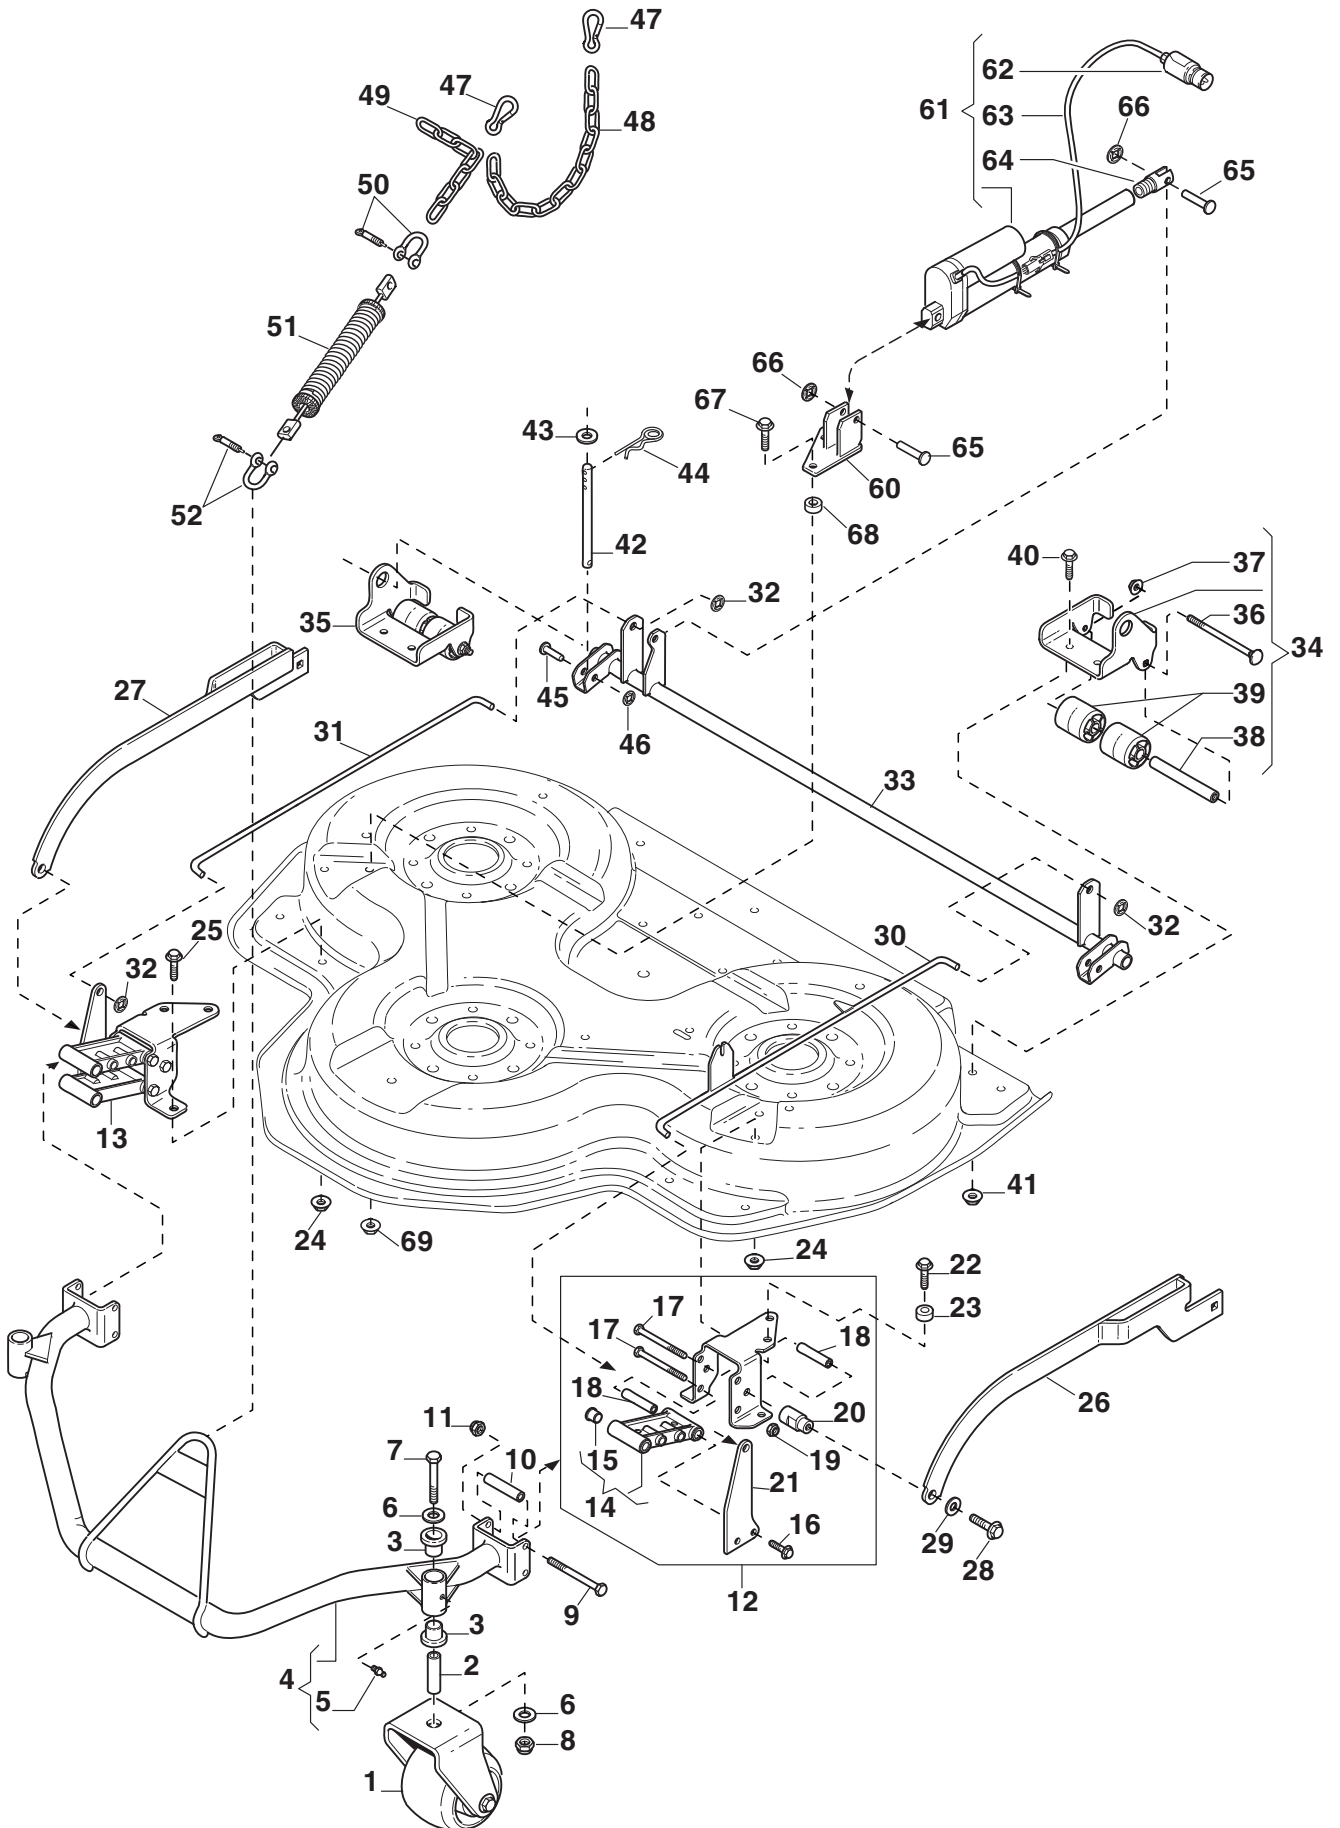

Reservdelskatalog Parts Catalogue

Deck 100 Combi 3 EL

2D6210021/S16 - Season 2016

- Use GLOBAL GARDEN PRODUCT Genuine Spare Parts specified in the parts list for repair and/or replacement.
 - The contents described in the parts list may change due to improvement.
 - The drawings of the spare parts are only indicative and might not represent the part in question exactly.
 - The indications "right" - "left" - "front" - "rear" refer to the position of the operator when using the machine.
- When placing orders of parts for repair and/or replacement, make sure that the illustrated parts list is the one applying to the machine's year of manufacture, as shown on the identification plate attached to the machine.

Utgåva Issue 16 - 2016		Reglage Controls			
Pos. Fig.	Antal Q.ty	Art nr Part No	Benämning	Description	Anmärkning Notes
50	1	1134-2629-01	Schackel	Lift Link	
51	1	1134-6365-02	Fjäder	Spring	
52	1	1134-2629-01	Schackel	Lift Link	
60	1	1137-0168-01	Fäste Kpl	Bracket Assy	
61	1	1134-6417-01	Ställdon	Electric Lifter	
62	1	1134-6182-01	Hankontakt	Male Terminal	
63	1	1134-6418-02	Kabel (L485 Mm)	Cable	L = 490 mm
64	1	1134-6373-01	Kolvstangsända	Rod End	
65	2	9646-0098-22	Nit Kn 8X32	Rivet	
66	2	9675-0012-02	Starlock	Locking washer	
67	1	112691115/0	Skruv	Screw	
69	1	1137-0155-01	Distans	Spacer	
69	1	112154220/0	Mutter	Nut	

Utgåva Issue 16 - 2016		Transmission Knivar Transmission and Blades			
Pos. Fig.	Antal Q.ty	Art nr Part No	Benämning	Description	Anmärkning Notes
47	2	112604896/0	Starlock P6493 6	Crown Fastener	
48	1	337060023/0	Remskydd	Belt cover	
49	3	9945-0825-16	Skruv	Screw	
50	3	1134-5595-01	Blindnitmutter	Nut	
51	1	1137-0157-02	Täckkapa	Cover	
52	1	112728697/0	Skruv	Screw	
53	1	1134-0240-00	Skruv	Screw	
54	1	337600002/0	Remskydd	Belt cover	
55	1	9675-0016-02	Låsbricka starlock	Starlock	
56	1	1134-4620-02	Fjädermutter	Nut	
57	1	1137-1090-01	Stift	Pin	
58	1	114368550/0	Dekal Combi 100 Electric	Label Combi 100 Electric	