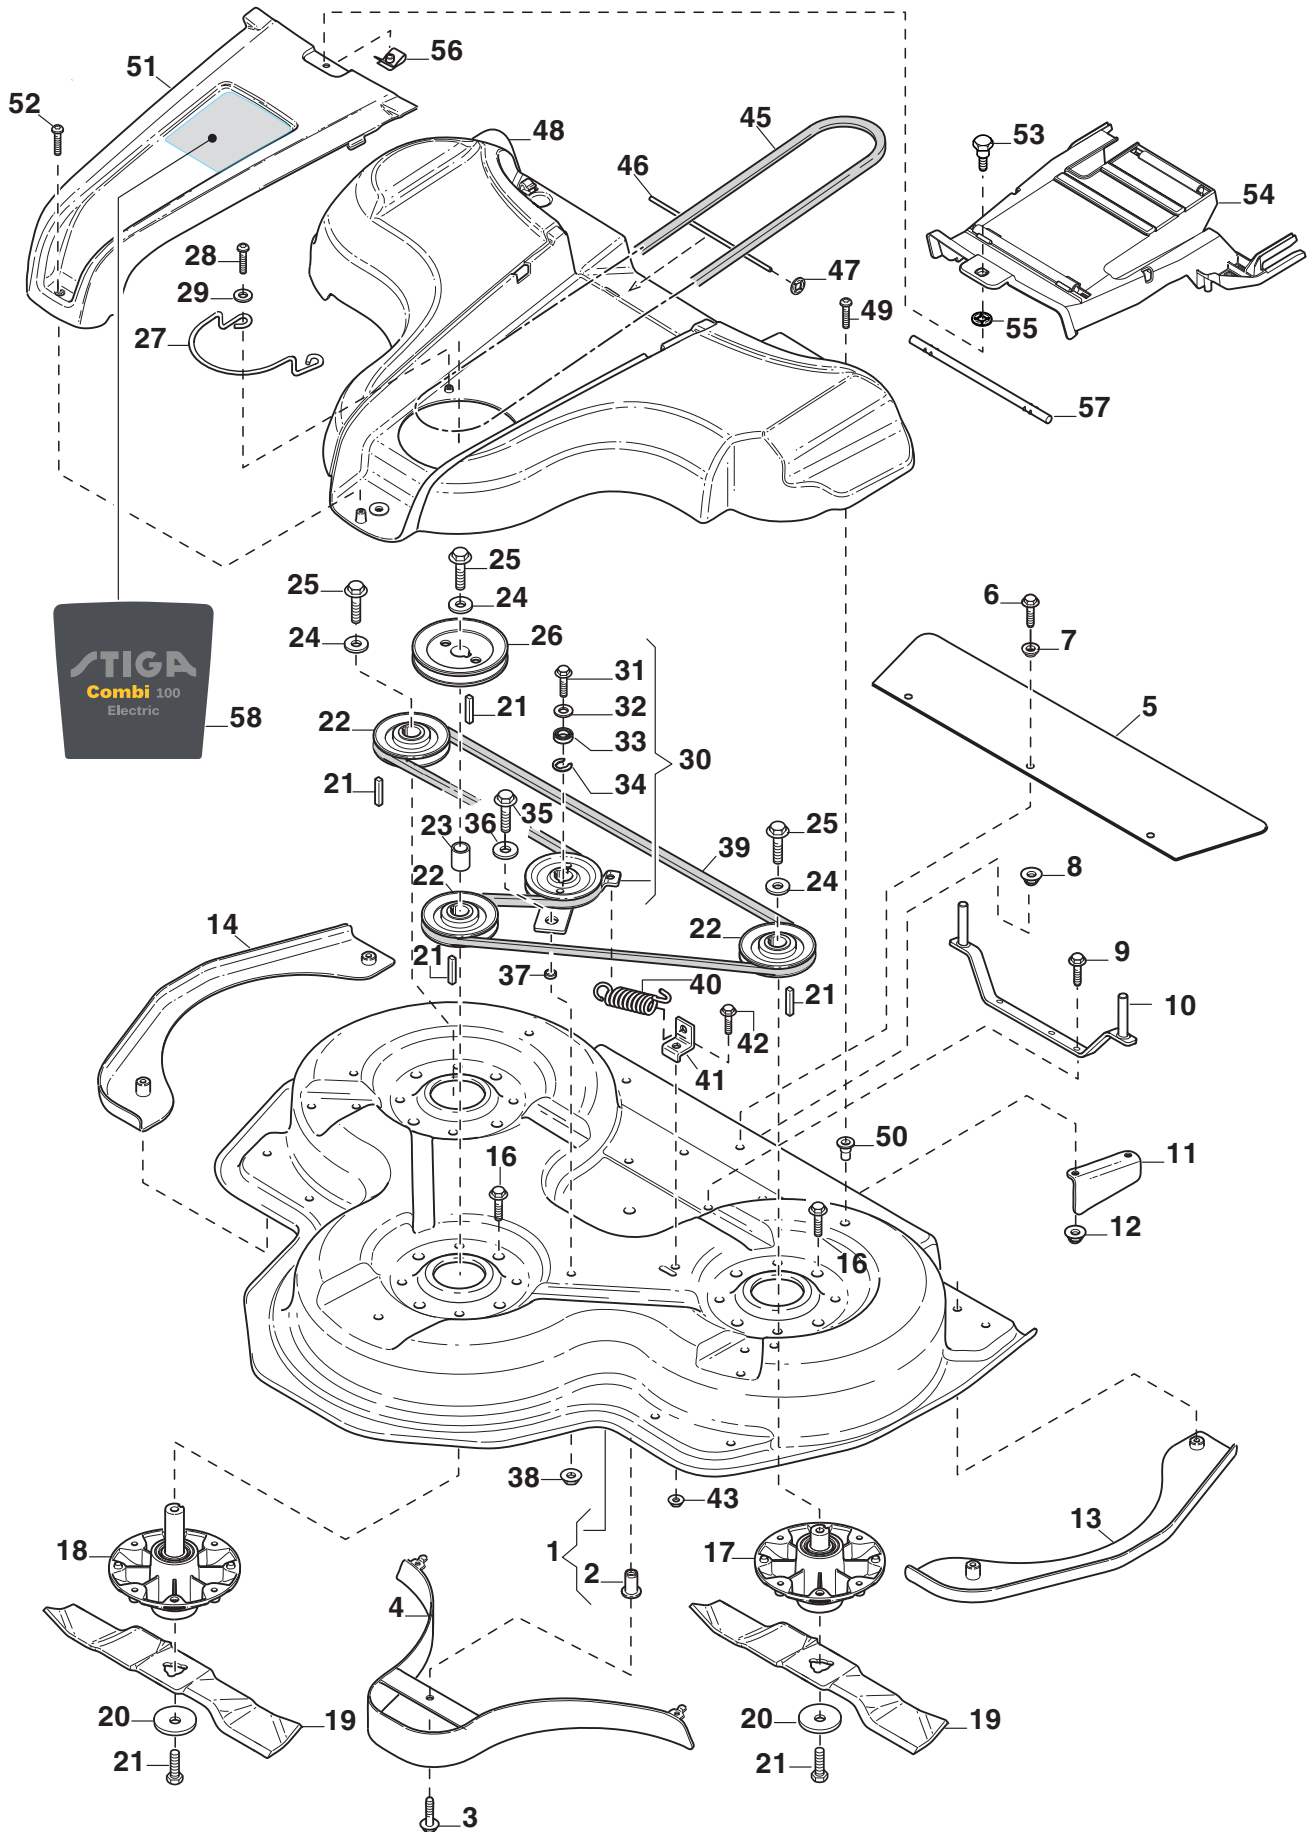

Utgåva Issue 16 - 2016		Transmission Knivar		Transmission and Blades	
Pos. Fig.	Antal Q.ty	Art nr Part No	Benämning	Description	Anmärkning Notes
1	1	1137-0140-01	Klippdäck	Cutting Deck	Inkl. pos 2
2	1	1134-5595-01	Blindnitmutter	Nut	
3	1	9959-0820-16	Skruv	Screw	
4	1	1137-0163-01	MulticlipPlugg Kpl	Combi Plug Assy	
5	1	1134-6281-03	Gummiskydd	Rubber Guard	
6	3	112800815/0	Skruv	Screw	
7	3	1134-4185-01	Ansatsbricka	Flange Washer	
8	3	112154220/0	Mutter	Nut	
9	4	9945-0825-16	Skruv	Screw	
10	1	1137-1084-01	Bygel	Bracket	
11	2	1137-0244-01	Ledskena	Guide Plate	
12	4	112154220/0	Mutter	Nut	
13	1	387603361/0	Slitskydd Kpl-Vä	Wear Protection Assy	
14	1	387603359/0	Slitskydd Kpl-Hö	Wear Protection Assy	
16	12	9945-0825-16	Skruv	Screw	
17	2	1134-5831-01	Lagerbox Kpl	Bearing Box Assy	
18	1	1134-5831-02	Lagerbox Kpl	Bearing Box Assy	
19	1	1134-9158-01	Knivsats (100 Combi3)	Blade Kit (100 Combi3)	Sats 3 st/kit of 3
20	3	1134-6211-01	Bricka	Washer	
21	3	112692395/1	Skruv	Screw	
21	4	9600-0171-01	Kil	Key	
22	3	1137-0015-01	Remskiva	Pulley	
23	1	1134-5400-03	Distans	Spacer	
24	3	1134-5406-01	Bricka	Washer	
25	3	112692395/1	Skruv	Screw	
26	1	1137-0016-01	Remskiva	Pulley	D = 140 mm
27	1	1137-0158-01	Remstyrning	Belt Guide	
28	2	112728697/0	Skruv	Screw	
29	2	9699-0087-02	Bricka	Washer	
30	1	1134-7611-01	Spännrulle Smst	Tension Roller Assy	Inkl. pos 31 - 34
31	1	9945-0816-16	Skruv	Screw	
32	1	112523060/0	Bricka	Washer	
33	1	9549-0061-01	Lager	Bearing	
34	1	9651-0035-04	Sparring Sgh 35	Circlip	
35	1	112800815/0	Skruv	Screw	
36	1	9699-0109-02	Bricka	Washer	
37	1	1134-7618-01	Distans	Spacer	
38	1	112154220/0	Mutter	Nut	
39	1	1134-9066-01	Kilrem	V-Belt	(belt identification 9585-0125-01)
40	1	1134-0327-00	Fjäder	Spring	
41	1	1134-5415-01	Fjäder	Spring	
42	1	112800815/0	Skruv	Screw	
43	1	112154220/0	Mutter	Nut	
45	1	1134-9156-01	Kilrem	V-Belt	2WD models (belt identification 9585-0205-01)
45	1	1134-9157-01	Kilrem	V-Belt	4WD models (belt identification 9585-0206-01)
46	1	1137-0171-01	Trad	Rod