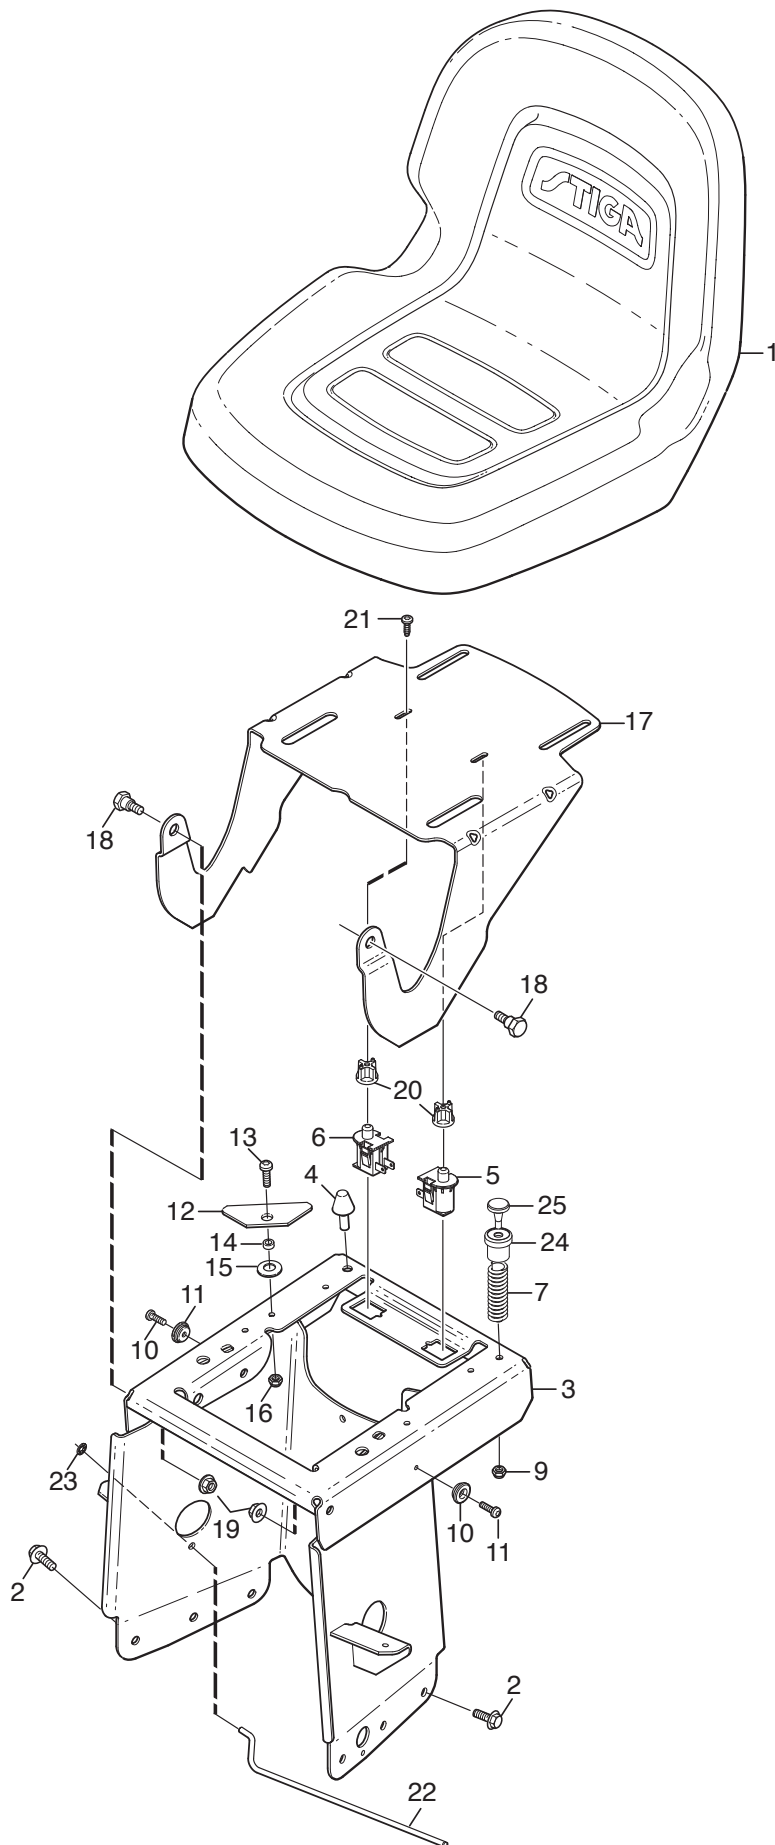

Reservdelskatalog Parts Catalogue

Villa 520 HST

13-5721-71 - Season 2015

- Use GLOBAL GARDEN PRODUCT Genuine Spare Parts specified in the parts list for repair and/or replacement.
 - The contents described in the parts list may change due to improvement.
 - The drawings of the spare parts are only indicative and might not represent the part in question exactly.
 - The indications "right" - "left" - "front" - "rear" refer to the position of the operator when using the machine.
- When placing orders of parts for repair and/or replacement, make sure that the illustrated parts list is the one applying to the machine's year of manufacture, as shown on the identification plate attached to the machine.

www.stiga.com

Utgåva Issue 22 - 2015		Monteringsdetaljer Assembly parts			
Pos. Fig.	Antal Q.ty	Art nr Part No	Benämning	Description	Anmärkning Notes
1	2	9595-0262-00	Spännstift	Locating Pin	
2	4	9959-0820-16	Skruv	Screw	
3	2	1134-4185-01	Ansatsbricka	Flange Washer	
4	4	112523060/0	Bricka	Washer	
5	2	1134-4734-01	Tändningsnyckel	Ignition Key	
6	1	1134-6113-01	Skruv	Screw	

Utgåva Issue 22 - 2015		Seat			
Pos. Fig.	Antal Q.ty	Art nr Part No	Benämning	Description	Anmärkning Notes
1	1	125722477/0	Seat	Seat	
2	4	9945-0816-16	Skruv	Screw	
3	1	387785213/0	Sitsfäste	Seat Support	
4	1	1134-3134-01	Fjäder	Spring	
5	1	1134-3156-01	Brytare	Switch	
6	1	1134-3156-02	Brytare (gra)	Switch	
7	1	137430102/0	Fjäder	Spring	
9	1	112155000/0	Mutter	Nut	
10	2	1134-3144-01	Distans	Spacer	
11	2	9852-8013-16	Skruv	Screw	
12	1	1137-0862-01	Plåt	Plate	
13	1	9893-0616-16	Skruv	Screw	
14	1	1137-0872-01	Distans	Spacer	
15	1	9665-0002-00	Bricka	Washer	
16	1	112154510/0	Mutter	Nut	
17	1	1137-0867-01	Fäste	Bracket	
18	2	1134-0240-01	Ansattsskruv Skruv	Shoulder screw Screw	
19	2	112155000/0	Mutter	Nut	
20	2	1137-0913-01	Knapp	Button	
21	2	112728697/0	Skruv	Screw	
22	1	1137-1033-01	Stang	Rod	
23	1	9675-0008-02	Starlockbricka	Starlock	
24	1	137510303/1	Stift	Pin	
25	1	127275000/0	Gummiplugg	Grommet	