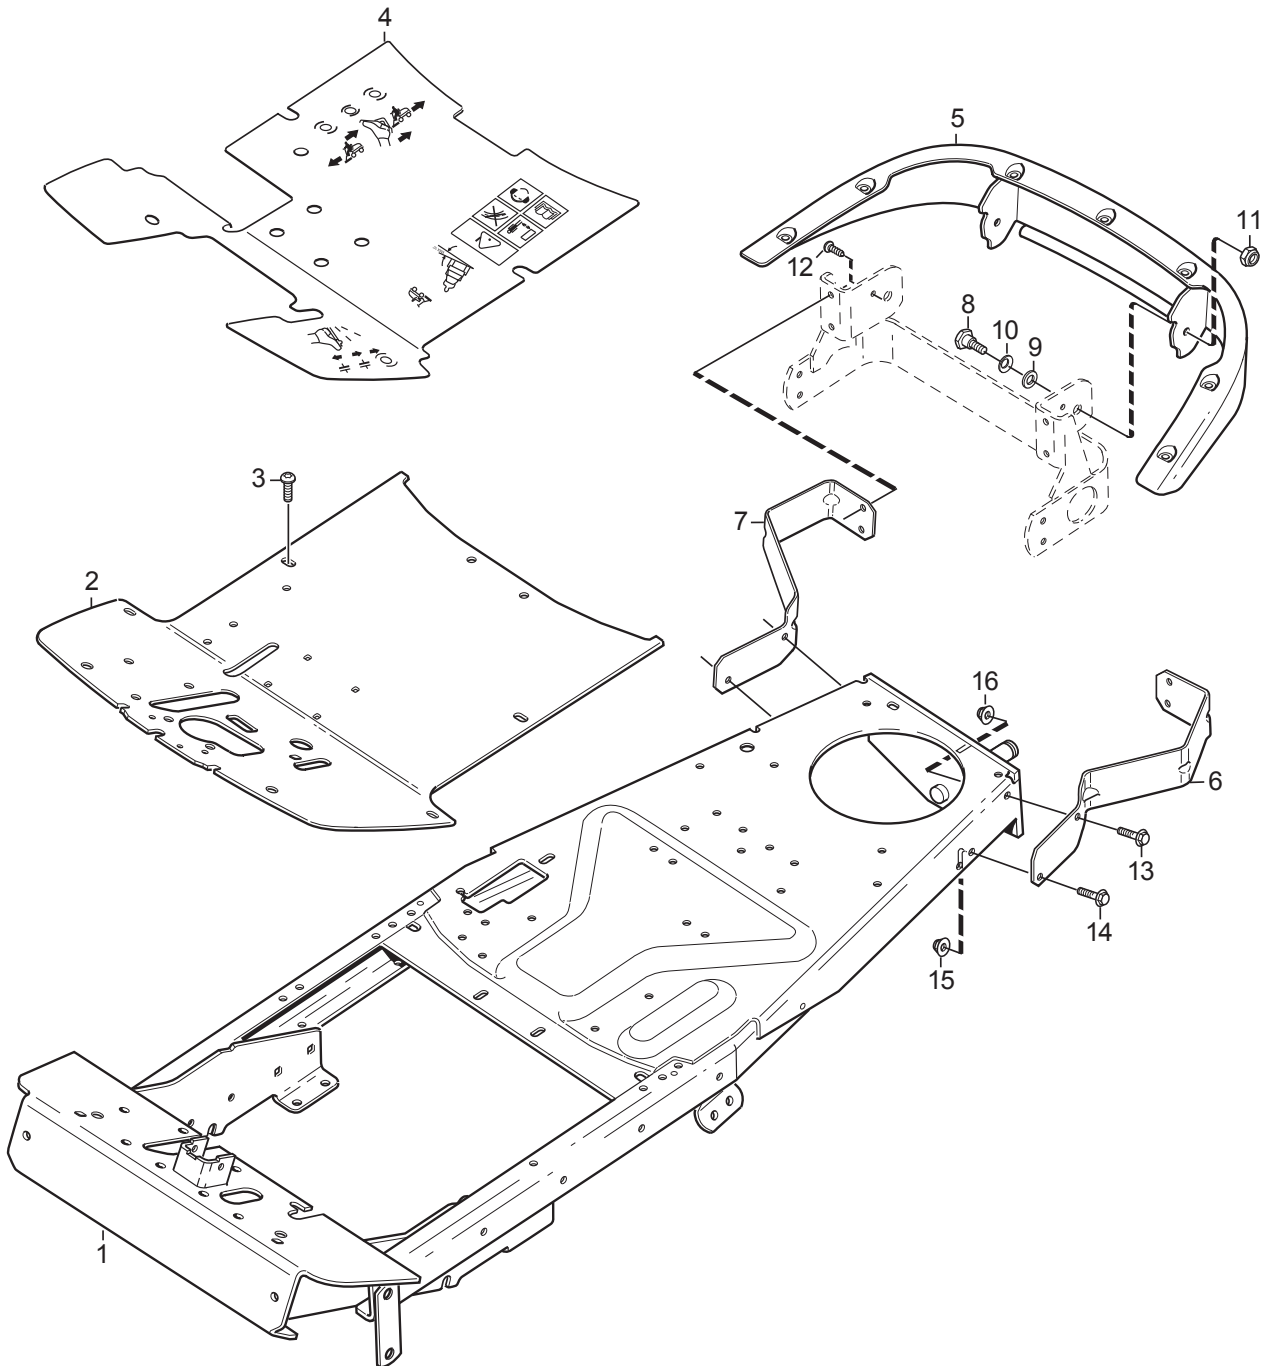

Utgåva Issue 10 - 2015		Ram Frame			
Pos. Fig.	Antal Quantity	Art nr Part No	Benämning	Description	Anmärkning Notes
1	1	1134-6635-01	Ram Kpl (5-01)	Frame	
2	1	1134-5293-01	Durk (Gra) 7-14	Floor Plate (Grey)	
3	2	9893-0616-16	Skruv I Relä	Screw I Relay	
4	1	1134-5339-03	Durkmatta-Hst	Floor Mat-Hst	
5	1	1134-5453-03	Stötfangare-bakre	Rear Bumper (Grey)	
6	1	1134-6630-01	Stag-Vä (5-01)	Attachment-Lh	
7	1	387785215/0	Stag-Hö	Attachment-Rh	
8	2	1134-0240-00	Skruv	Screw	
9	2	1134-4242-01	Distansbricka	Washer	
10	2	9665-0002-00	Bricka	Washer	
11	2	112155000/0	Mutter	Nut	
12	2	9943-0516-16	Skruv	Screw	
13	2	9959-0820-16	Skruv	Screw	
14	2	9959-0825-16	Skruv	Screw	
15	1	112154220/0	Mutter	Nut	
16	3	112154220/0	Mutter	Nut