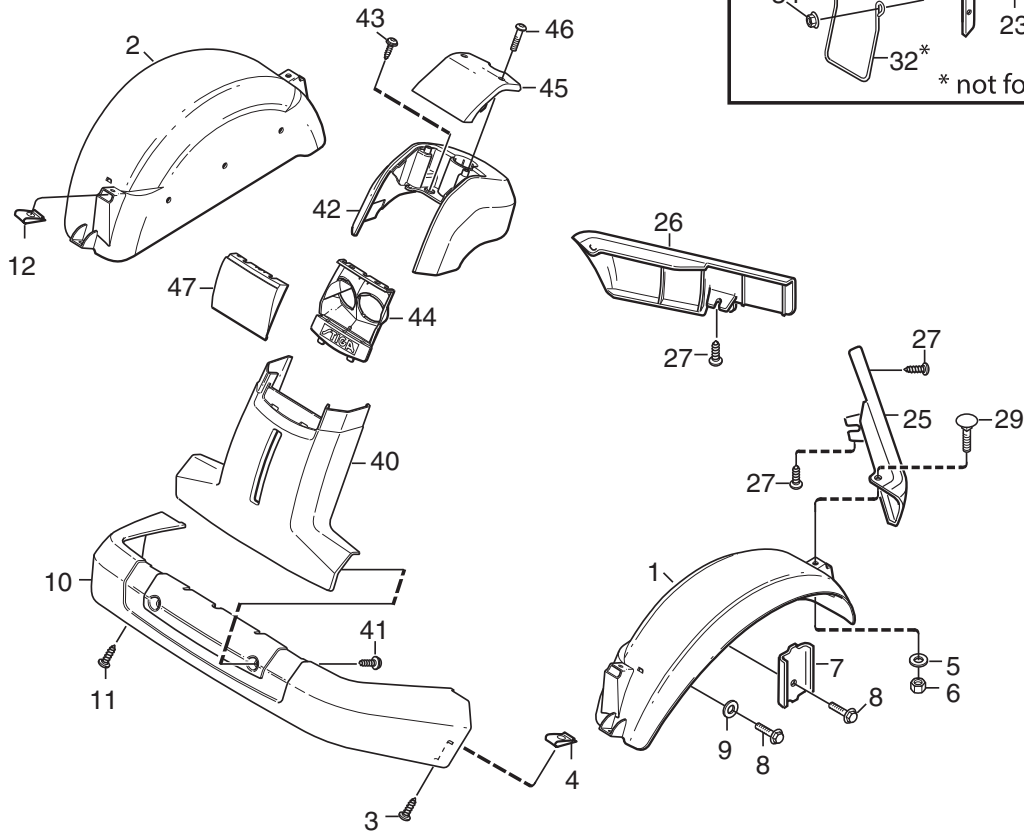

Reservdelskatalog Parts Catalogue

Park 720 PW

2F6220620/S15 - Season 2015

- Use GLOBAL GARDEN PRODUCT Genuine Spare Parts specified in the parts list for repair and/or replacement.
 - The contents described in the parts list may change due to improvement.
 - The drawings of the spare parts are only indicative and might not represent the part in question exactly.
 - The indications "right" - "left" - "front" - "rear" refer to the position of the operator when using the machine.
- When placing orders of parts for repair and/or replacement, make sure that the illustrated parts list is the one applying to the machine's year of manufacture, as shown on the identification plate attached to the machine.

www.stiga.com

Utgåva Issue 11 - 2015		Monteringsdetaljer Assembly parts			
Pos. Fig.	Antal Q.ty	Art nr Part No	Benämning	Description	Anmärkning Notes
1	2	9595-0262-00	Spännstift	Locating Pin	0.5 mm
2	1	9699-0103-02	Bricka	Washer	1.0 mm
3	1	9699-0114-02	Bricka	Washer	1.0 mm
10	2	1134-4734-01	Tändningsnyckel	Ignition Key	
13	1	1134-5512-01	Dragplat5-01	Towing Plate	
14	2	9959-0820-16	Skruv	Screw	
15	2	112154220/0	Mutter	Nut	
17	1	1134-6113-02	Skruv	Screw	
18	2	9898-1035-16	Skruv	Screw	
19	2	9739-1031-22	Mutter	Nut	