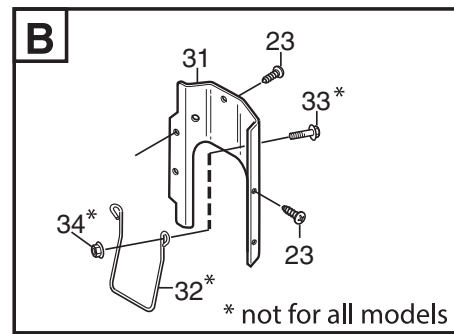

Reservdelskatalog Parts Catalogue

Park 720 PW

2F6220620/S15 - Season 2015

- Use GLOBAL GARDEN PRODUCT Genuine Spare Parts specified in the parts list for repair and/or replacement.
 - The contents described in the parts list may change due to improvement.
 - The drawings of the spare parts are only indicative and might not represent the part in question exactly.
 - The indications "right" - "left" - "front" - "rear" refer to the position of the operator when using the machine.
- When placing orders of parts for repair and/or replacement, make sure that the illustrated parts list is the one applying to the machine's year of manufacture, as shown on the identification plate attached to the machine.

www.stiga.com

Utgåva Issue 11 - 2015		Monteringsdetaljer Assembly parts			
Pos. Fig.	Antal Q.ty	Art nr Part No	Benämning	Description	Anmärkning Notes
1	2	9595-0262-00	Spännstift	Locating Pin	0.5 mm
2	1	9699-0103-02	Bricka	Washer	1.0 mm
3	1	9699-0114-02	Bricka	Washer	1.0 mm
10	2	1134-4734-01	Tändningsnyckel	Ignition Key	
13	1	1134-5512-01	Dragplat5-01	Towing Plate	
14	2	9959-0820-16	Skruv	Screw	
15	2	112154220/0	Mutter	Nut	
17	1	1134-6113-02	Skruv	Screw	
18	2	9898-1035-16	Skruv	Screw	
19	2	9739-1031-22	Mutter	Nut	