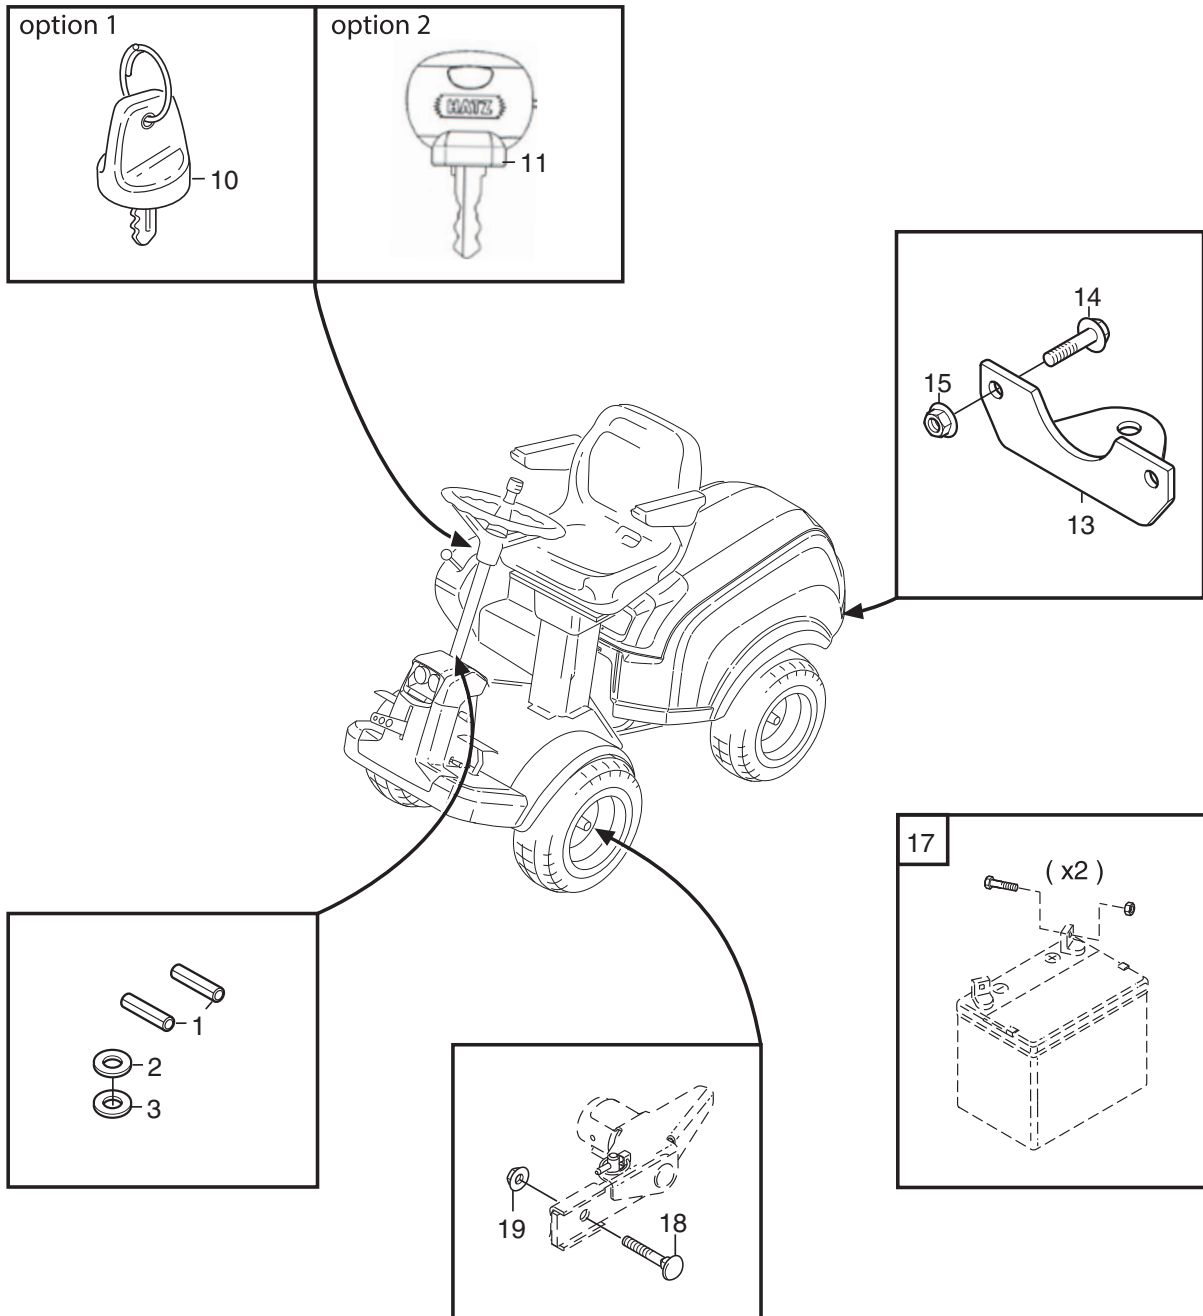

Utgåva Issue 11 - 2015		Monteringsdetaljer Assembly parts			
Pos. Fig.	Antal Q.ty	Art nr Part No	Benämning	Description	Anmärkning Notes
1	2	9595-0262-00	Spännstift	Locating Pin	0.5 mm
2	1	9699-0103-02	Bricka	Washer	1.0 mm
3	1	9699-0114-02	Bricka	Washer	1.0 mm
10	2	1134-4734-01	Tändningsnyckel	Ignition Key	
13	1	1134-5512-01	Dragplat5-01	Towing Plate	
14	2	9959-0820-16	Skruv	Screw	
15	2	112154220/0	Mutter	Nut	
17	1	1134-6113-02	Skruv	Screw	
18	2	9898-1035-16	Skruv	Screw	
19	2	9739-1031-22	Mutter	Nut