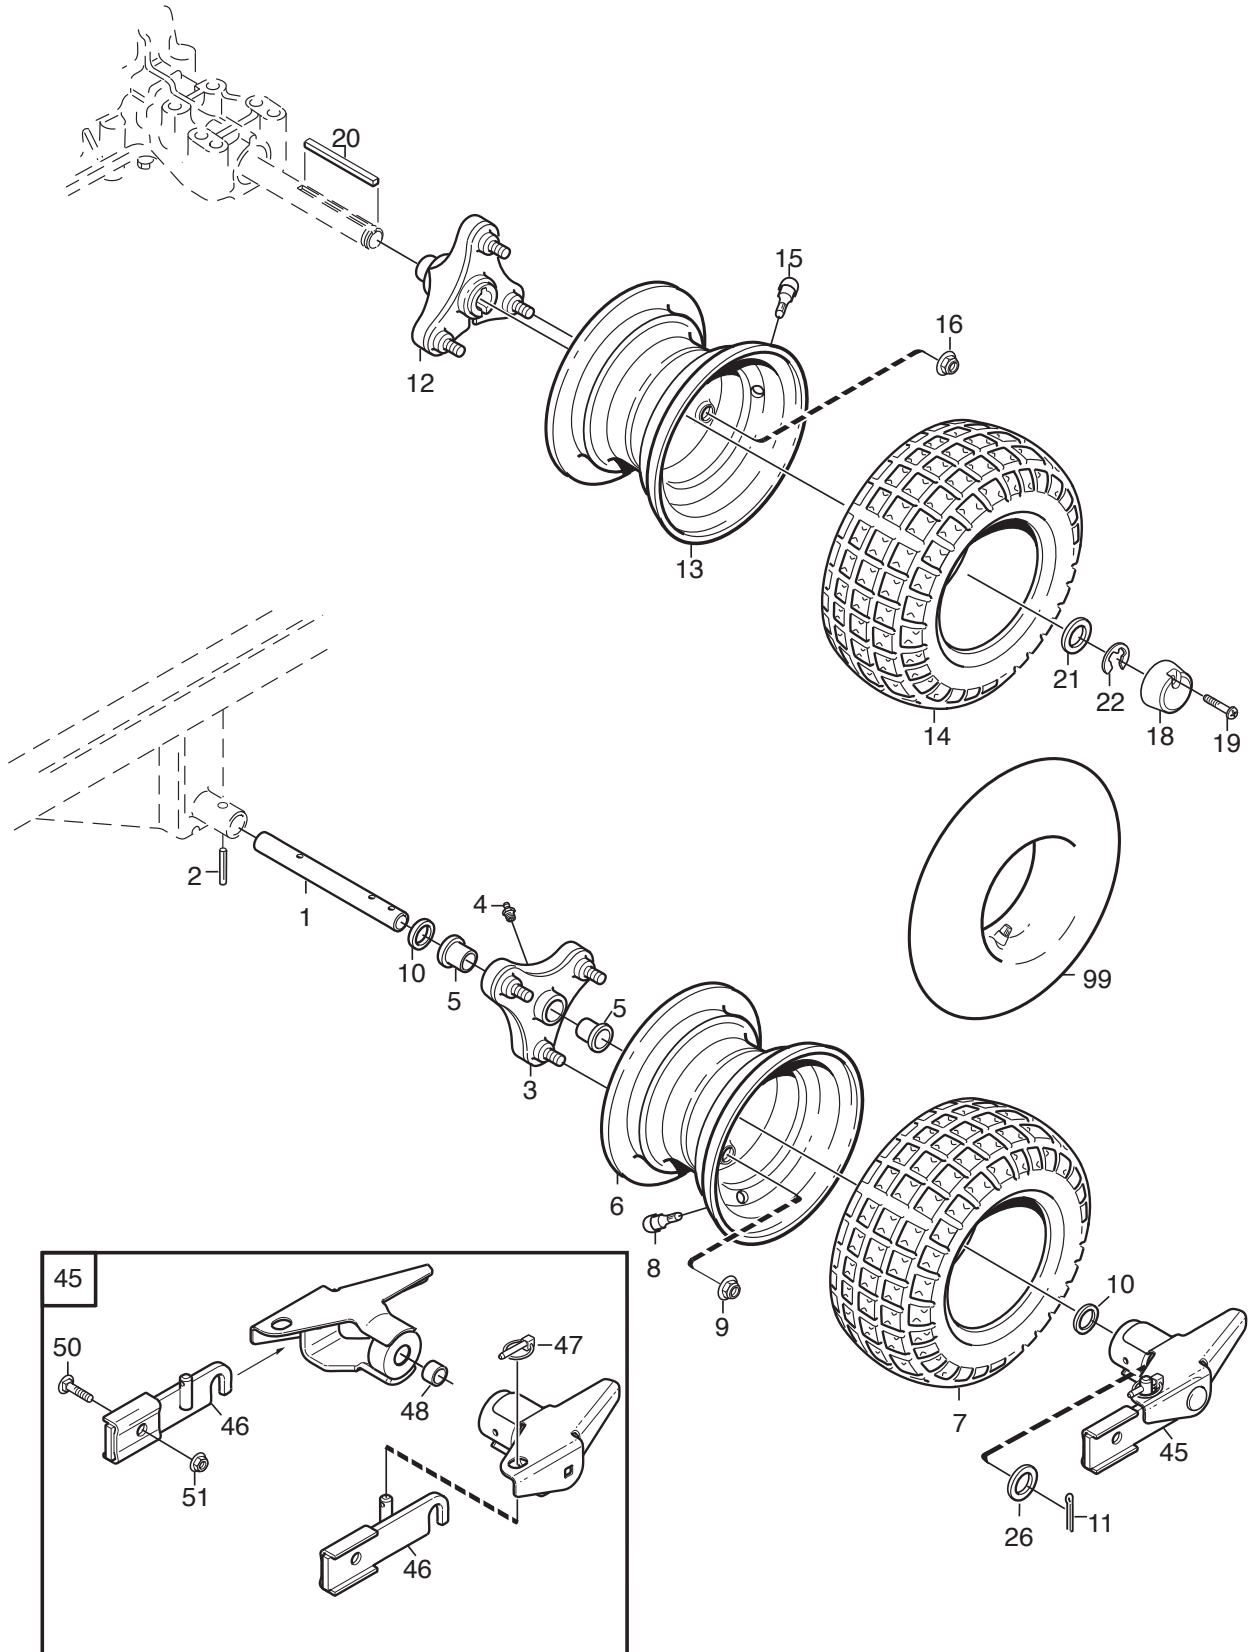

Utgåva Issue 38 - 2015		Hjul Wheels			
Pos. Fig.	Antal Q.ty	Art nr Part No	Benämning	Description	Anmärkning Notes
1	2	1134-0075-01	Framaxeltapp	Front Axle	
2	2	9595-0258-00	Spännstift	Locating Pin	
3	2	1134-4844-05	Hjulnav Kpl	Wheel Hub Assy	
4	1	9501-0500-00	Smörjkopp Kort Rak	Grease Dispenser	
5	1	1134-9026-01	Bussning	Bearing	Sats 4 st/kit of 4
6	2	187000454/0	Fälg	Rim	
7	2	9545-0116-00	Däck	Tyre	16 x 7.50 - 8
8	2	9545-0500-00	Ventil	Valve Assy.	
9	6	9731-1031-22	Mutter	Nut	
10	8	1134-0341-01	Bricka	Washer	
11	2	9599-0080-02	SaxSprint Sp 4*28	Cotter Pin	
12	2	1134-4844-02	Hjulnav Kpl	Wheel Hub Assy	
13	2	187000454/0	Fälg	Rim	
14	2	9545-0116-00	Däck	Tyre	16 x 7.50 - 8
15	2	9545-0500-00	Ventil	Valve Assy.	
16	6	9731-1031-22	Mutter	Nut	
18	2	1134-4796-01	Navkapsel	Hub Cap	
19	2	9947-0540-19	Skruv	Screw	
20	2	1134-2471-01	Kil	Key	
21	2	9699-0042-02	Bricka	Washer	
22	2	9653-0001-04	Sparryttare Rs	Lock Ring	
26	2	9699-0042-02	Bricka	Washer	
45	1	13-0992-61	Rac Snabbfäste 2Wd Park	Rac Quick Connection 2Wd	Inkl. pos 11,26,46-51
46	1	1134-7465-01	Sats-Fästen (Vä+Hö Inkl Skruv)	Attachment Kit	Inkl. pos 50-51
47	2	1137-0077-01	Lassprint	Locking Pin	
48	2	9548-0026-01	Glidlager 20E7X26-20	Bearing	
50	2	9898-1035-16	Skruv	Screw	
51	2	9739-1031-22	Mutter	Nut	
99	1	9545-0203-00	Innerslang	Inner Tube	Reservdel/spare part