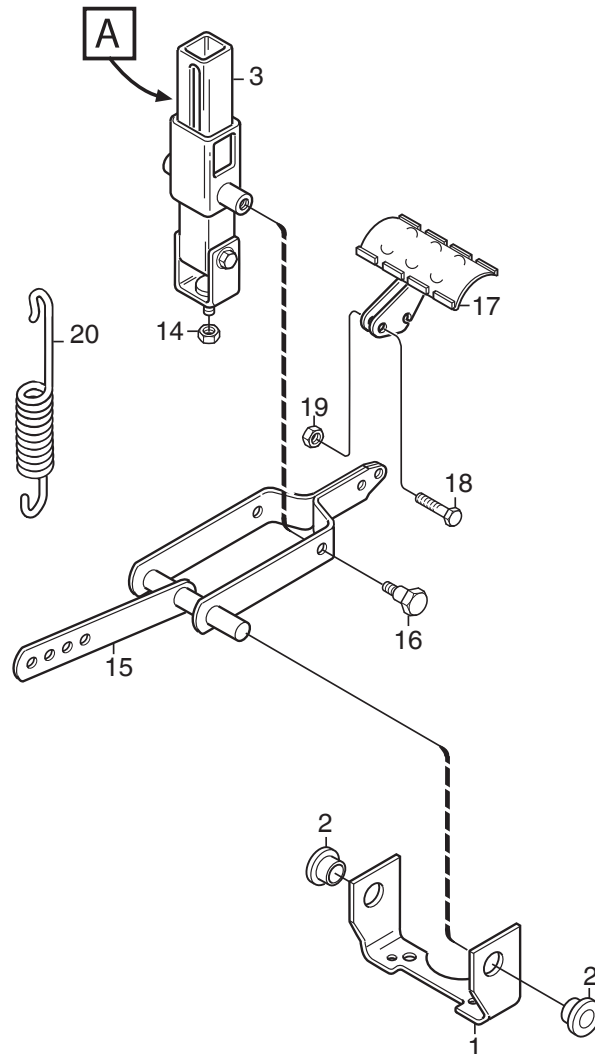

Reservdelskatalog Parts Catalogue

Park 320 M

2F6120520/S15 - Season 2015

- Use GLOBAL GARDEN PRODUCT Genuine Spare Parts specified in the parts list for repair and/or replacement.
 - The contents described in the parts list may change due to improvement.
 - The drawings of the spare parts are only indicative and might not represent the part in question exactly.
 - The indications "right" - "left" - "front" - "rear" refer to the position of the operator when using the machine.
- When placing orders of parts for repair and/or replacement, make sure that the illustrated parts list is the one applying to the machine's year of manufacture, as shown on the identification plate attached to the machine.

www.stiga.com

Utgåva Issue 38 - 2015		Pedallyft Pedal lift			
Pos. Fig.	Antal Q.ty	Art nr Part No	Benämning	Description	Anmärkning Notes
1	1	1134-4117-01	Fäste	Bracket	
2	2	1134-2684-01	Lager	Bearing	
3	1	1134-4945-01	Lyftspärr kpl	Lift Catch Assy	Pos 7-13 incl.
7	1	9404-0027-01	O-ring	O-ring	
8	1	9650-0039-04	Sparring Sga 8	Lock Ring	
9	1	9595-0276-01	Spiralspännstift 8*24	Locating Pin	
10	1	112689500/0	Skruv	Screw	
11	1	112154510/0	Mutter	Nut	
13	1	9897-0820-16	Skruv	Screw	
14	1	112155000/0	Mutter	Nut	
15	1	1134-4860-01	Lyftgaffel	Lift Fork	
16	2	1134-0240-00	Skruv	Screw	
17	1	1134-4938-01	Lyftpedal	Lift Pedal	
18	2	112791500/0	Skruv	Screw	
19	2	9739-0631-22	Mutter	Nut	
20	1	4231-0013-00	Fjäder	Spring	