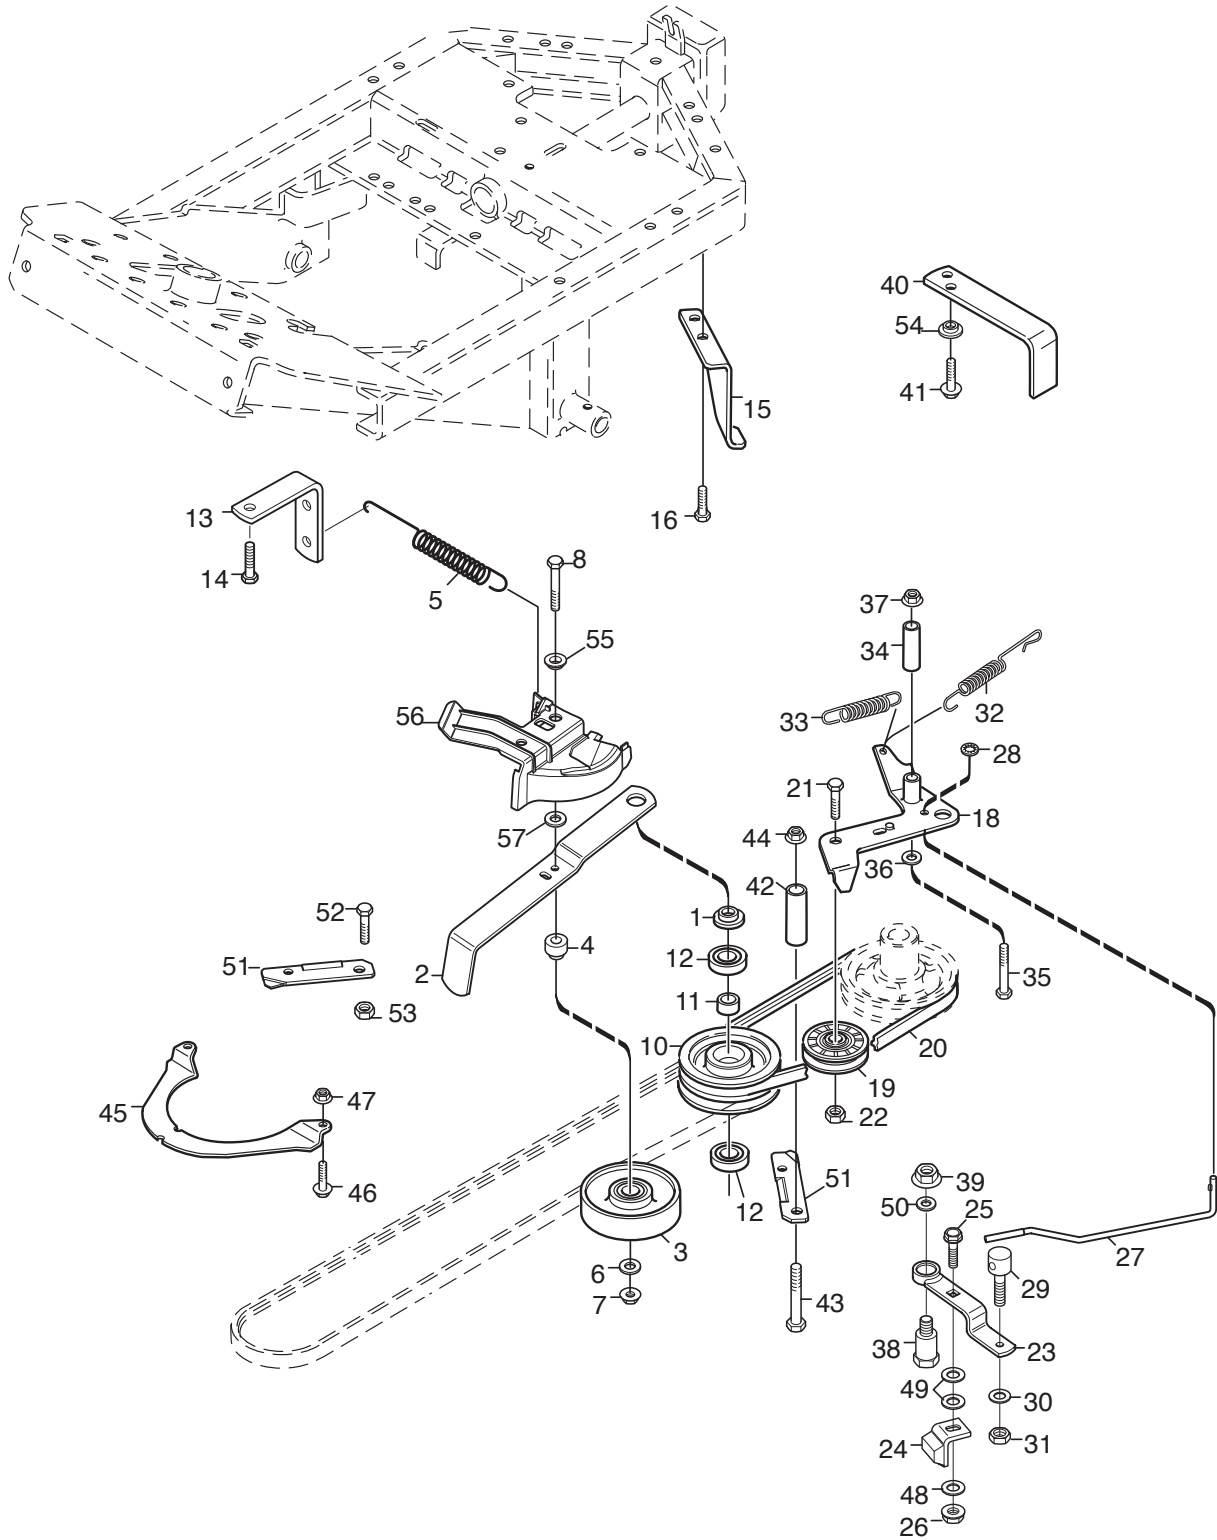

Reservdelskatalog Parts Catalogue

Park 320 M

2F6120520/S15 - Season 2015

- Use GLOBAL GARDEN PRODUCT Genuine Spare Parts specified in the parts list for repair and/or replacement.
 - The contents described in the parts list may change due to improvement.
 - The drawings of the spare parts are only indicative and might not represent the part in question exactly.
 - The indications "right" - "left" - "front" - "rear" refer to the position of the operator when using the machine.
- When placing orders of parts for repair and/or replacement, make sure that the illustrated parts list is the one applying to the machine's year of manufacture, as shown on the identification plate attached to the machine.

www.stiga.com

Utgåva Issue 38 - 2015		Pedallyft Pedal lift			
Pos. Fig.	Antal Q.ty	Art nr Part No	Benämning	Description	Anmärkning Notes
1	1	1134-4117-01	Fäste	Bracket	
2	2	1134-2684-01	Lager	Bearing	
3	1	1134-4945-01	Lyftspärr kpl	Lift Catch Assy	Pos 7-13 incl.
7	1	9404-0027-01	O-ring	O-ring	
8	1	9650-0039-04	Sparring Sga 8	Lock Ring	
9	1	9595-0276-01	Spiralspännstift 8*24	Locating Pin	
10	1	112689500/0	Skruv	Screw	
11	1	112154510/0	Mutter	Nut	
13	1	9897-0820-16	Skruv	Screw	
14	1	112155000/0	Mutter	Nut	
15	1	1134-4860-01	Lyftgaffel	Lift Fork	
16	2	1134-0240-00	Skruv	Screw	
17	1	1134-4938-01	Lyftpedal	Lift Pedal	
18	2	112791500/0	Skruv	Screw	
19	2	9739-0631-22	Mutter	Nut	
20	1	4231-0013-00	Fjäder	Spring	