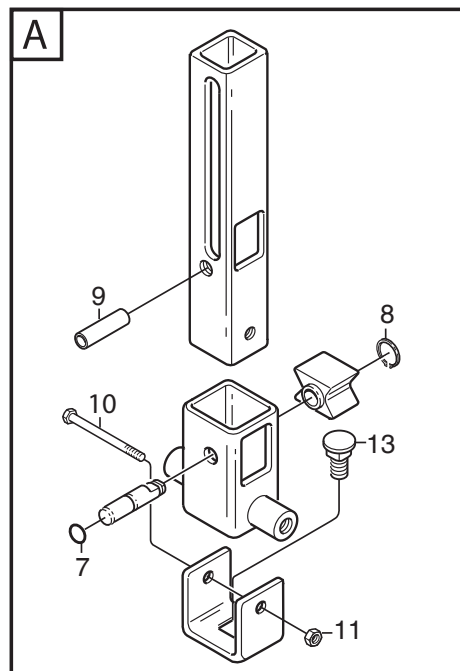

Utgåva Issue 38 - 2015		Pedallyft Pedal lift			
Pos. Fig.	Antal Q.ty	Art nr Part No	Benämning	Description	Anmärkning Notes
1	1	1134-4117-01	Fäste	Bracket	
2	2	1134-2684-01	Lager	Bearing	
3	1	1134-4945-01	Lyftspärr kpl	Lift Catch Assy	Pos 7-13 incl.
7	1	9404-0027-01	O-ring	O-ring	
8	1	9650-0039-04	Sparring Sga 8	Lock Ring	
9	1	9595-0276-01	Spiralspännstift 8*24	Locating Pin	
10	1	112689500/0	Skruv	Screw	
11	1	112154510/0	Mutter	Nut	
13	1	9897-0820-16	Skruv	Screw	
14	1	112155000/0	Mutter	Nut	
15	1	1134-4860-01	Lyftgaffel	Lift Fork	
16	2	1134-0240-00	Skruv	Screw	
17	1	1134-4938-01	Lyftpedal	Lift Pedal	
18	2	112791500/0	Skruv	Screw	
19	2	9739-0631-22	Mutter	Nut	
20	1	4231-0013-00	Fjäder	Spring