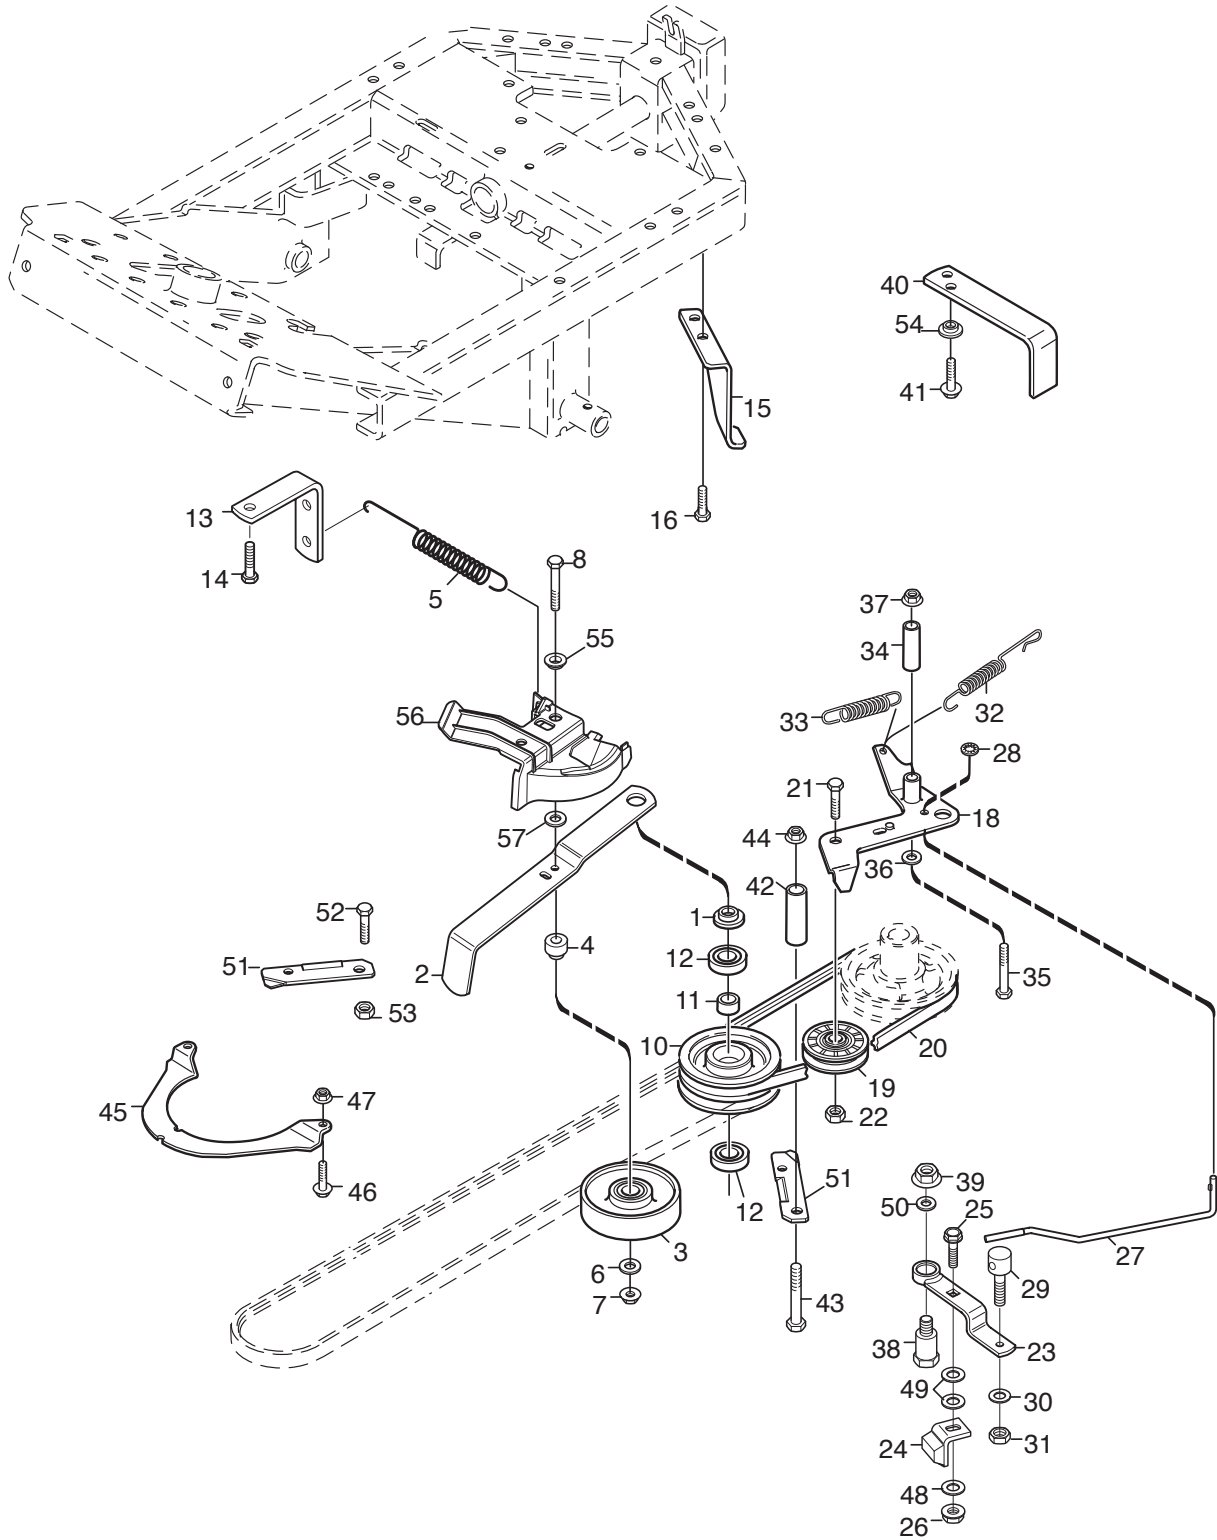

Utgåva Issue 38 - 2015		PTO			
Pos. Fig.	Antal Q.ty	Art nr Part No	Benämning	Description	Anmärkning Notes
51	2	337546547/0	Plat	Plate	
52	1	112793102/0	Skruv	Screw	
53	1	112293201/0	Mutter	Nut	
54	2	325160039/0	Distans	Spacer	
55	1	122041980/0	Bussning	Bushing	
56	1	337600000/0	Skydd	Protection	
57	1	112523060/0	Bricka	Washer