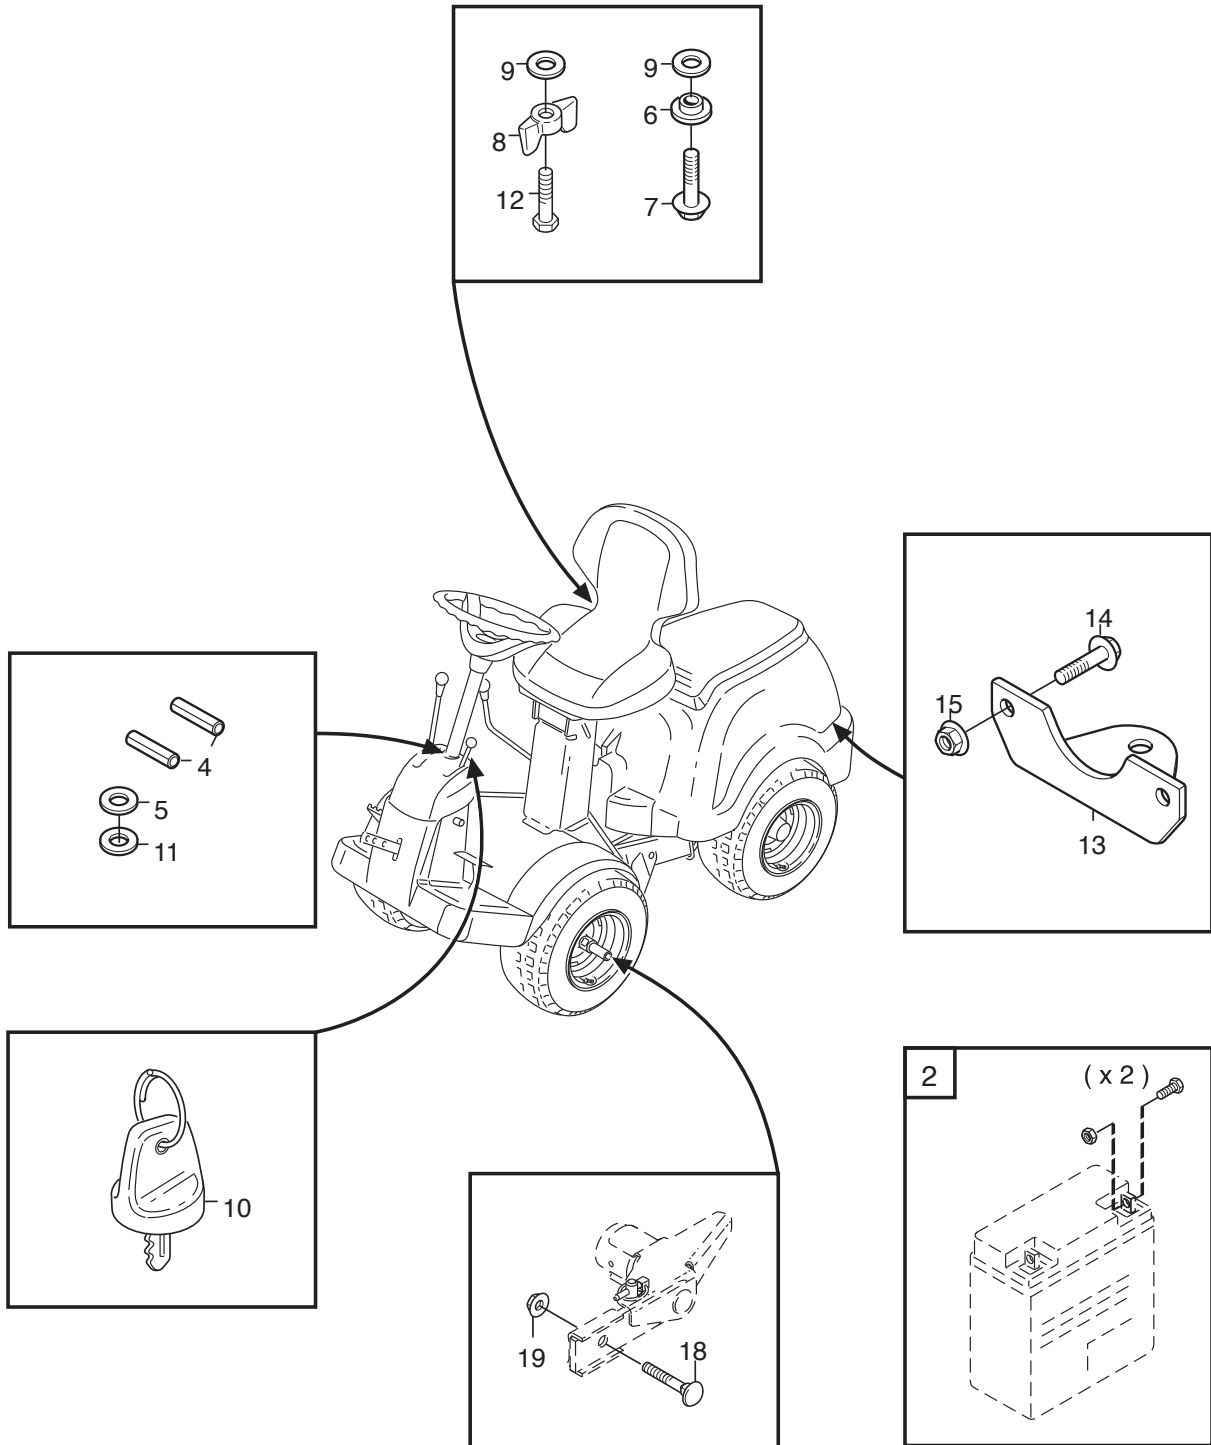

Utgåva Issue 29 - 2015		Monteringsdetaljer Assembly parts			
Pos. Fig.	Antal Q.ty	Art nr Part No	Benämning	Description	Anmärkning Notes
2	1	1134-6113-01	Skruv	Screw	
4	2	9595-0262-00	Spännstift	Locating Pin	
5	1	9699-0103-02	Bricka	Washer	0.5 mm
11	1	9699-0114-02	Bricka	Washer	1.0 mm
6	2	1134-4185-01	Ansatsbricka	Flange Washer	
7	2	9959-0820-16	Skruv	Screw	
8	2	1134-4481-01	Vingmutter	Wing Nut	
9	4	112523060/0	Bricka	Washer	
10	2	1134-4734-01	Tändningsnyckel	Ignition Key	
12	2	112793102/0	Skruv	Screw	
13	1	1134-5512-01	Dragplat5-01	Towing Plate	
14	2	9959-0820-16	Skruv	Screw	
15	2	112154220/0	Mutter	Nut	
18	2	9898-1035-16	Skruv	Screw	
19	2	9739-1031-22	Mutter	Nut