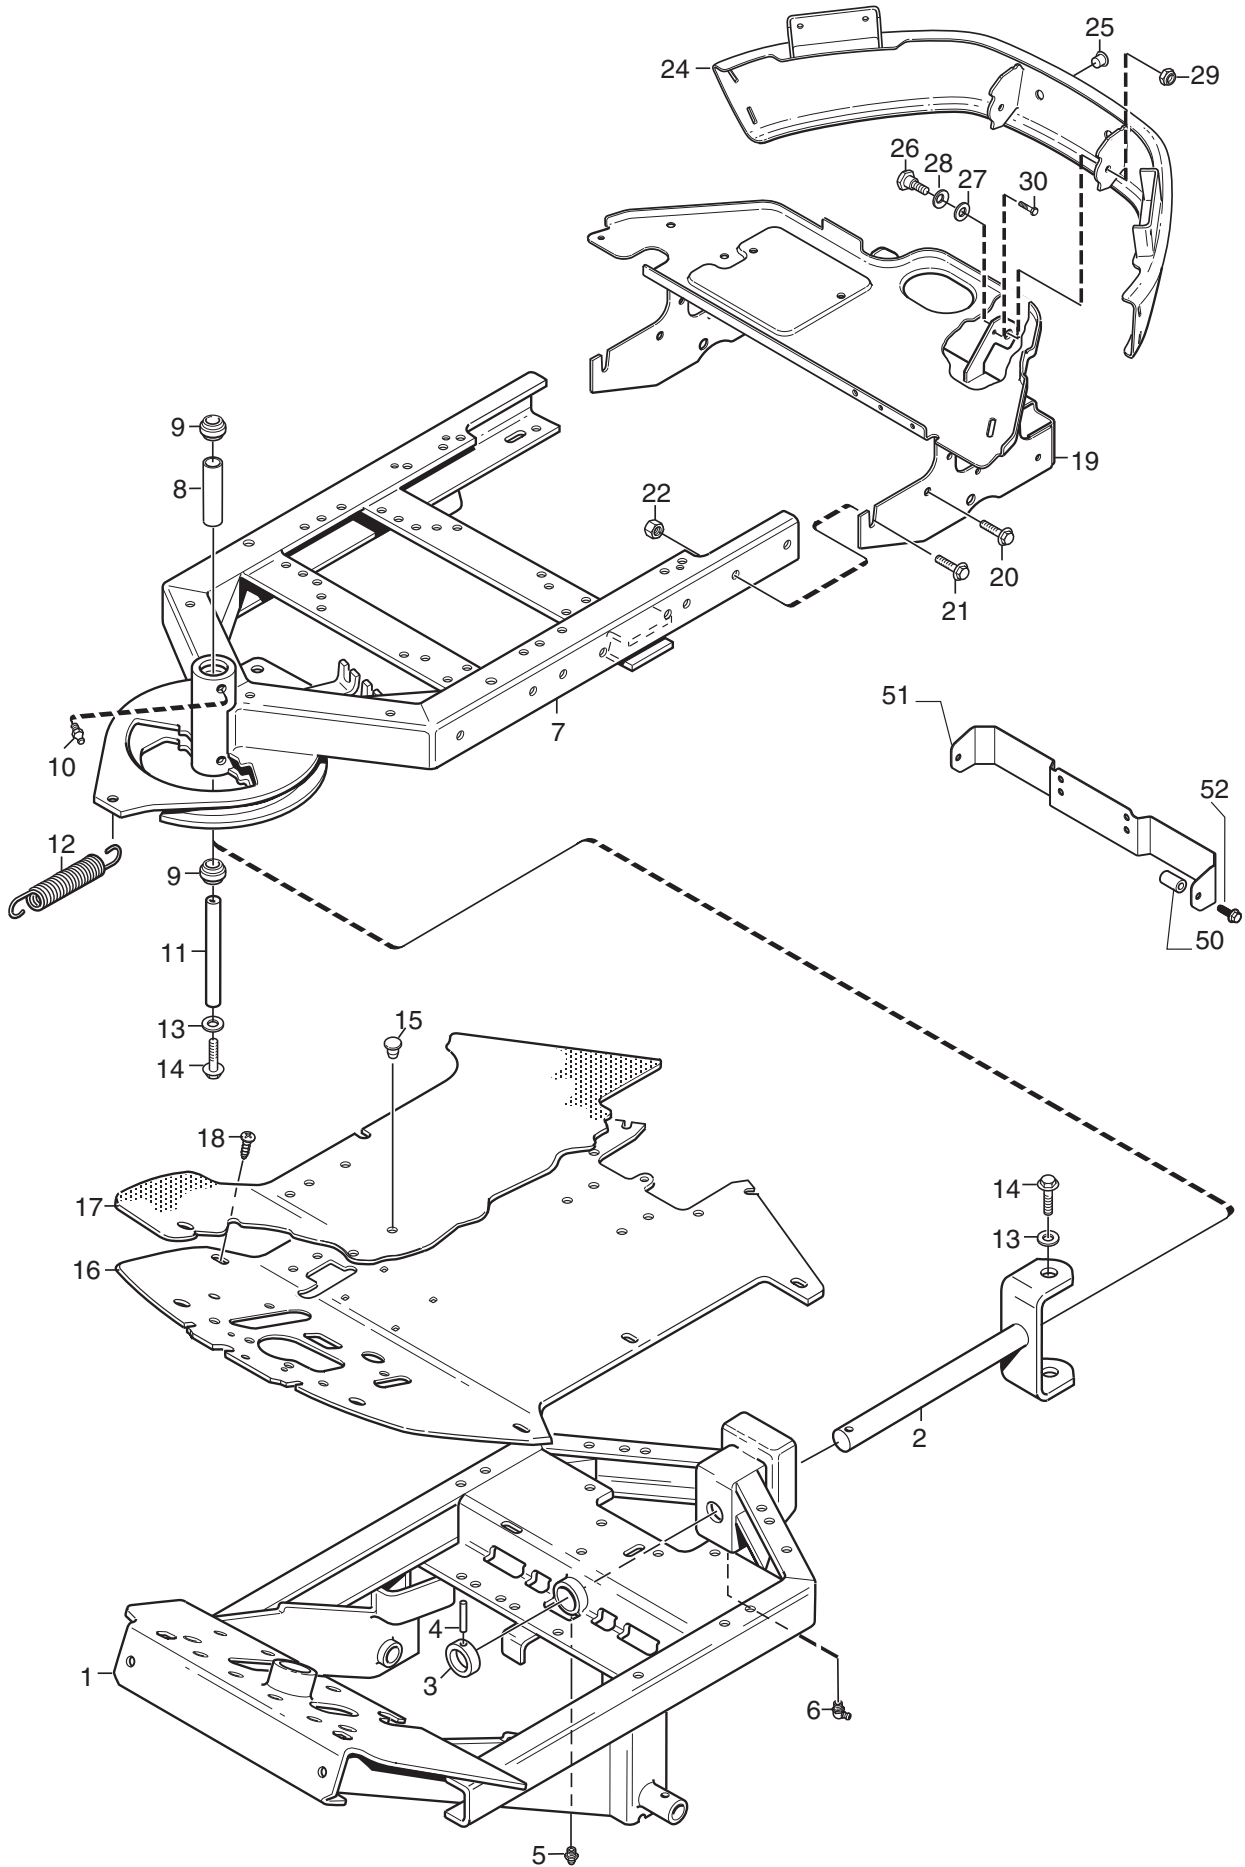

Utgåva Issue 29 - 2015		Ram Frame			
Pos. Fig.	Antal Q.ty	Art nr Part No	Benämning	Description	Anmärkning Notes
1	1	387800011/0	Ram-Främre Kpl	Frame Front	Incl. 2-3-4-5-6
2	1	1134-3963-02	Midjegaffel Service 5-01 H10	Fork	
3	1	1134-0031-00	Ledaxelstopp	Pivot Shaft Stop	
4	1	9595-0262-00	Spännstift	Locating Pin	
5	1	9501-0500-00	Smörjkopp Kort Rak	Grease Dispenser	Rak/straight
6	1	9501-0504-01	Smörjnippel	Grease Nipple M6 90	90°
12	1	1134-2171-01	Fjäder	Spring	
7	1	1134-6466-02	Ram-Bakre Kpl	Frame-Rear Assy	Incl. 8-9-10
8	1	1134-5705-01	Distans	Spacer	
9	2	9547-0001-00	Ledlager Ge17Es	Bearing	
10	2	9501-0500-00	Smörjkopp Kort Rak	Grease Dispenser	
11	1	1134-5988-01	Centrumaxel	Centre Shaft	
13	2	9699-0035-02	Bricka	Washer	
14	2	9959-1025-16	Skruv	Screw	
15	2	9403-0048-70	Täckpropp lkpt 13-6,5S	Cover Plug	
16	1	1134-6586-01	Durk (5-01)	Floor Plate	
17	1	1134-6372-04	Durkmatta	Floor Mat Hst	
18	2	9893-0616-16	Skruv	Screw	
19	1	1134-5944-01	Tankhylla Kpl. 5-01	Tank Shelf Assy	
20	2	9945-0816-16	Skruv	Screw	
21	2	9959-0820-16	Skruv	Screw	
22	2	112154220/0	Mutter	Nut	
24	1	1134-5676-01	Stötfangare	Rear Bumper	
25	2	1134-4100-01	Täckpropp	Plug	
26	2	1134-0240-00	Skruv	Screw	
27	2	1134-4242-01	Distansbricka	Washer	
28	2	9665-0002-00	Bricka	Washer	
29	2	112155000/0	Mutter	Nut	
30	2	9943-0516-16	Skruv	Screw	
50	1	1134-1565-09	Distans	Spacer	
51	1	387602503/0	Skydd	Protection	
52	2	9945-0825-16	Skruv	Screw