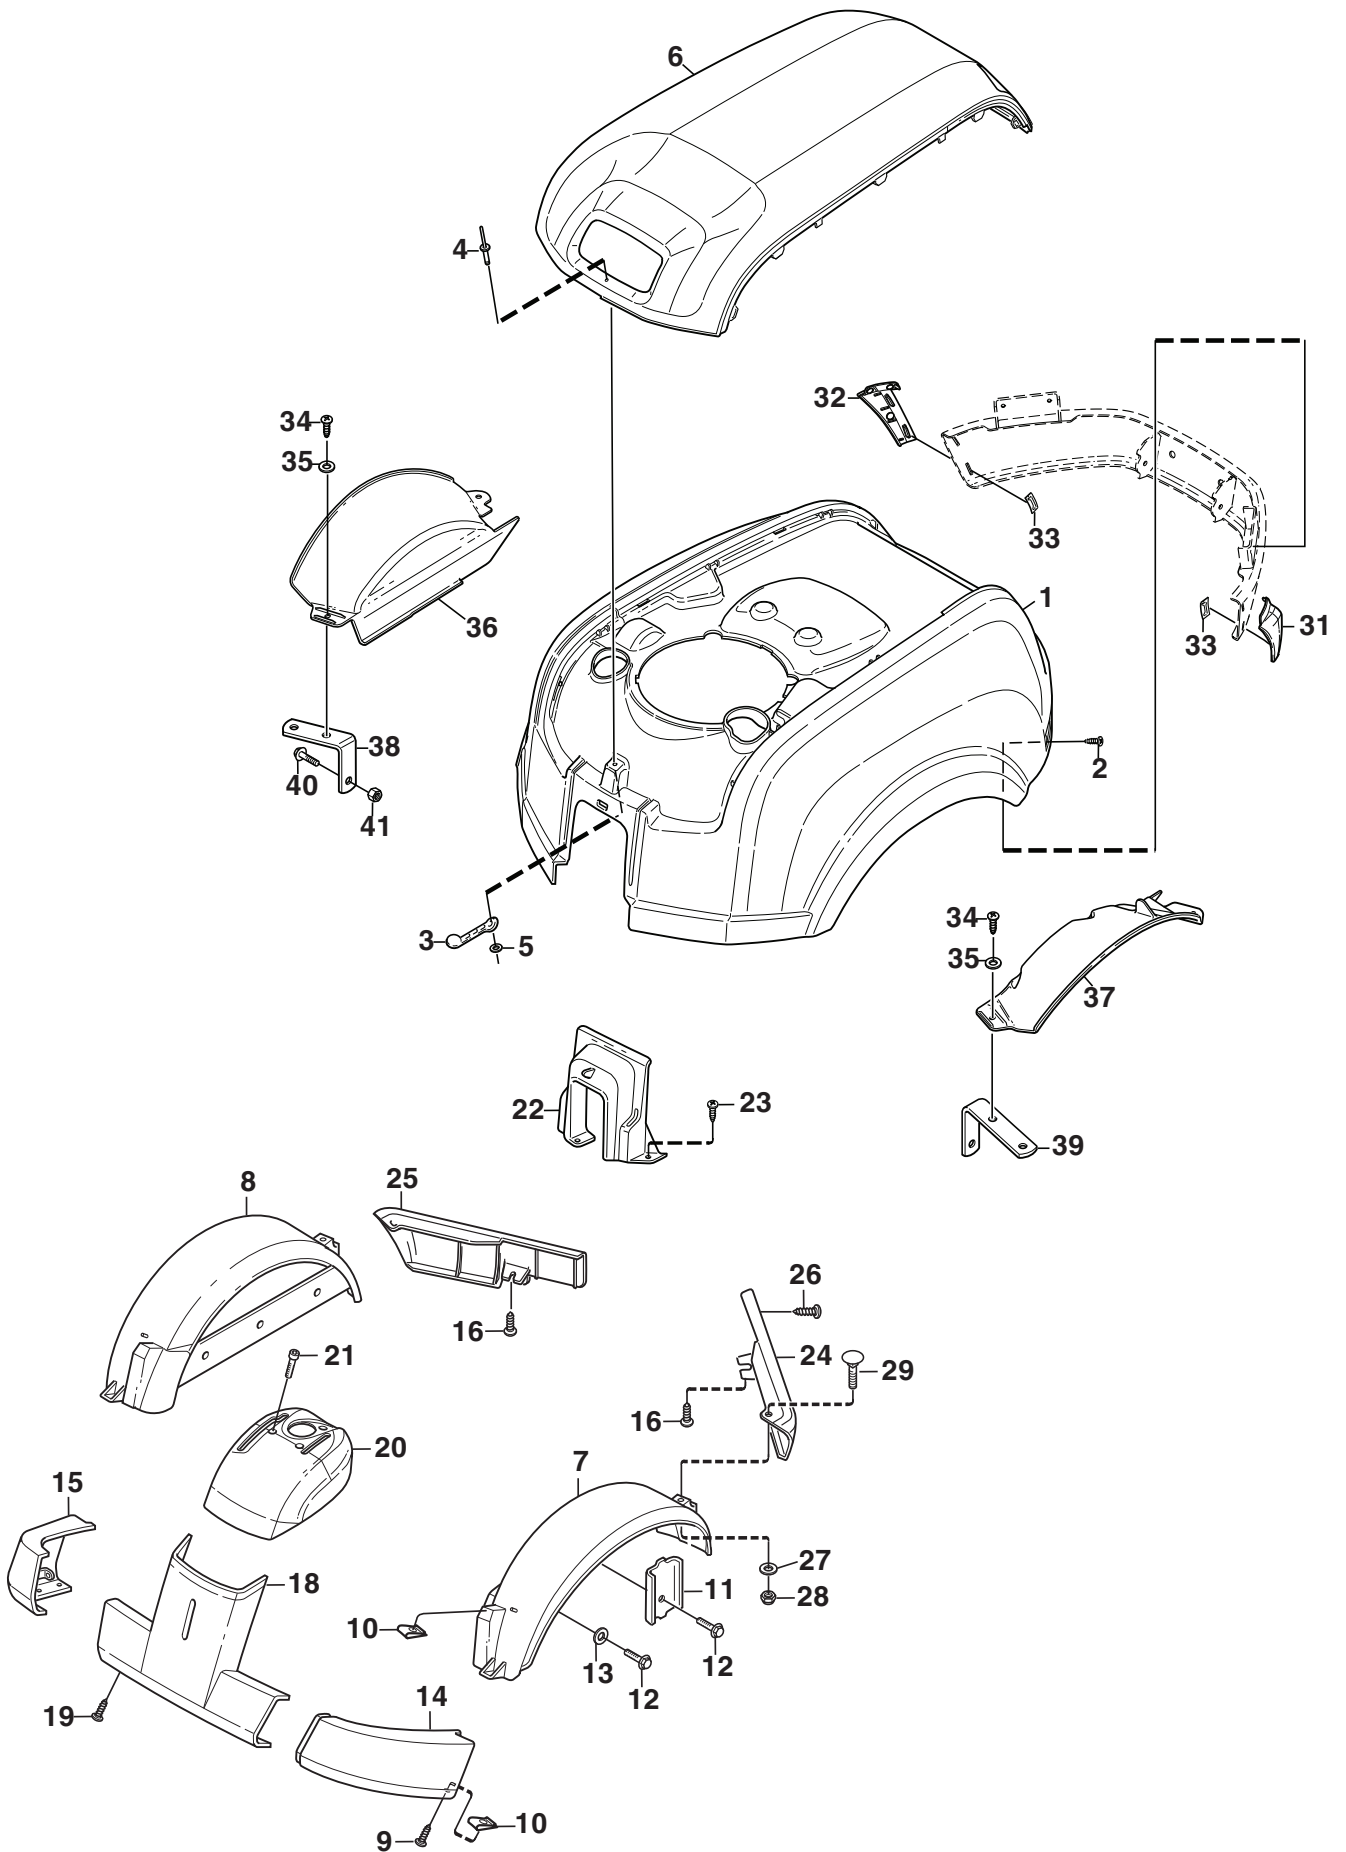

Reservdelskatalog Parts Catalogue

Park 320 MW

2F6120620/S15 - Season 2015

- Use GLOBAL GARDEN PRODUCT Genuine Spare Parts specified in the parts list for repair and/or replacement.
 - The contents described in the parts list may change due to improvement.
 - The drawings of the spare parts are only indicative and might not represent the part in question exactly.
 - The indications "right" - "left" - "front" - "rear" refer to the position of the operator when using the machine.
- When placing orders of parts for repair and/or replacement, make sure that the illustrated parts list is the one applying to the machine's year of manufacture, as shown on the identification plate attached to the machine.

www.stiga.com

Utgåva Issue 29 - 2015		Monteringsdetaljer Assembly parts			
Pos. Fig.	Antal Q.ty	Art nr Part No	Benämning	Description	Anmärkning Notes
2	1	1134-6113-01	Skruv	Screw	
4	2	9595-0262-00	Spännstift	Locating Pin	
5	1	9699-0103-02	Bricka	Washer	0.5 mm
11	1	9699-0114-02	Bricka	Washer	1.0 mm
6	2	1134-4185-01	Ansatsbricka	Flange Washer	
7	2	9959-0820-16	Skruv	Screw	
8	2	1134-4481-01	Vingmutter	Wing Nut	
9	4	112523060/0	Bricka	Washer	
10	2	1134-4734-01	Tändningsnyckel	Ignition Key	
12	2	112793102/0	Skruv	Screw	
13	1	1134-5512-01	Dragplat5-01	Towing Plate	
14	2	9959-0820-16	Skruv	Screw	
15	2	112154220/0	Mutter	Nut	
18	2	9898-1035-16	Skruv	Screw	
19	2	9739-1031-22	Mutter	Nut	