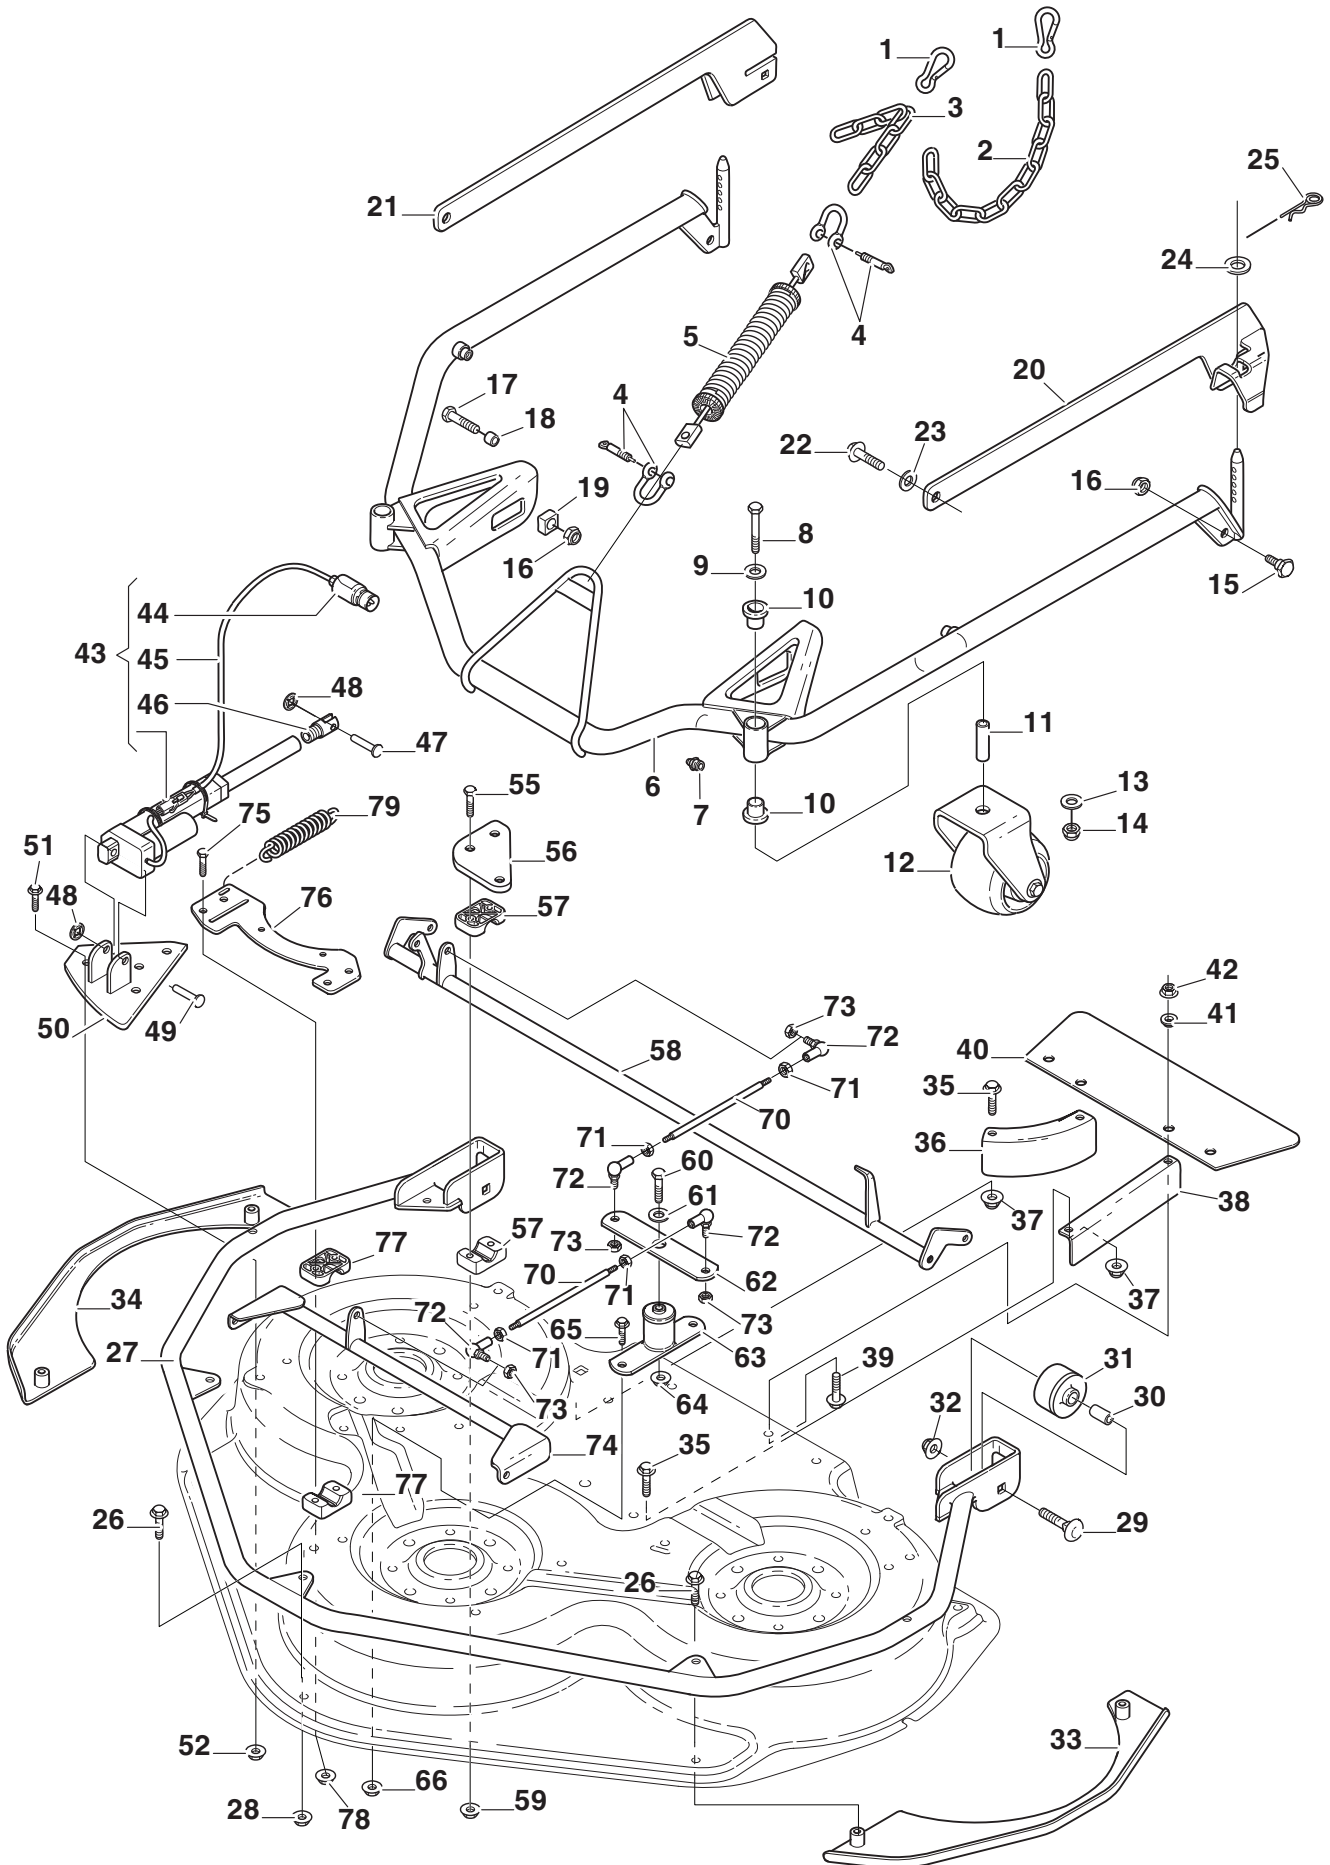

Utgåva Issue 25 - 2015		Reglage		Controls	
Pos. Fig.	Antal Q.ty	Art nr Part No	Benämning	Description	Anmärkning Notes
50	1	1134-5981-01	Fäste Kpl	Bracket Assy	
51	2	9959-0820-16	Skruv	Screw	
52	2	112154220/0	Mutter	Nut	
55	4	112691200/0	Skruv	Screw	
56	2	1134-5471-01	Överfall-Bak	Bearing Plate-Rear	
57	4	1134-5469-01	Lagerhalva	Bearing Half	
58	1	1134-7603-01	Bakaxel Kpl (1-00)	Rear Axle Assy	
59	4	112154220/0	Mutter	Nut	
60	1	9997-0880-16	Skruv	Screw	
61	1	1134-5127-01	Bricka	Washer	
62	1	1134-5855-01	Länkarm	Pivot Arm	
63	1	1134-5858-01	Pivotfäste	Pivot Bracket	
64	1	112154220/0	Mutter	Nut	
65	2	9959-0820-16	Skruv	Screw	
66	2	112154220/0	Mutter	Nut	
70	2	1134-5473-01	Tryckstang	Push Rod	
71	4	112154220/0	Mutter	Nut	
72	4	9570-0002-00	Vinkellänk As13 Din 71802M8	Elbow Link	
73	4	112155000/0	Mutter	Nut	
74	1	1134-5427-01	Framaxel Kpl (Gra) 7-14L04	Front Axle (Grey) 7-14	
75	4	112691200/0	Skruv	Screw	
76	1	1134-5846-01	Överfall-Fram	Bearing Plate-Front	
77	4	1134-5469-01	Lagerhalva	Bearing Half	
78	4	112154220/0	Mutter	Nut	
79	1	1134-5847-01	Fjäder	Spring