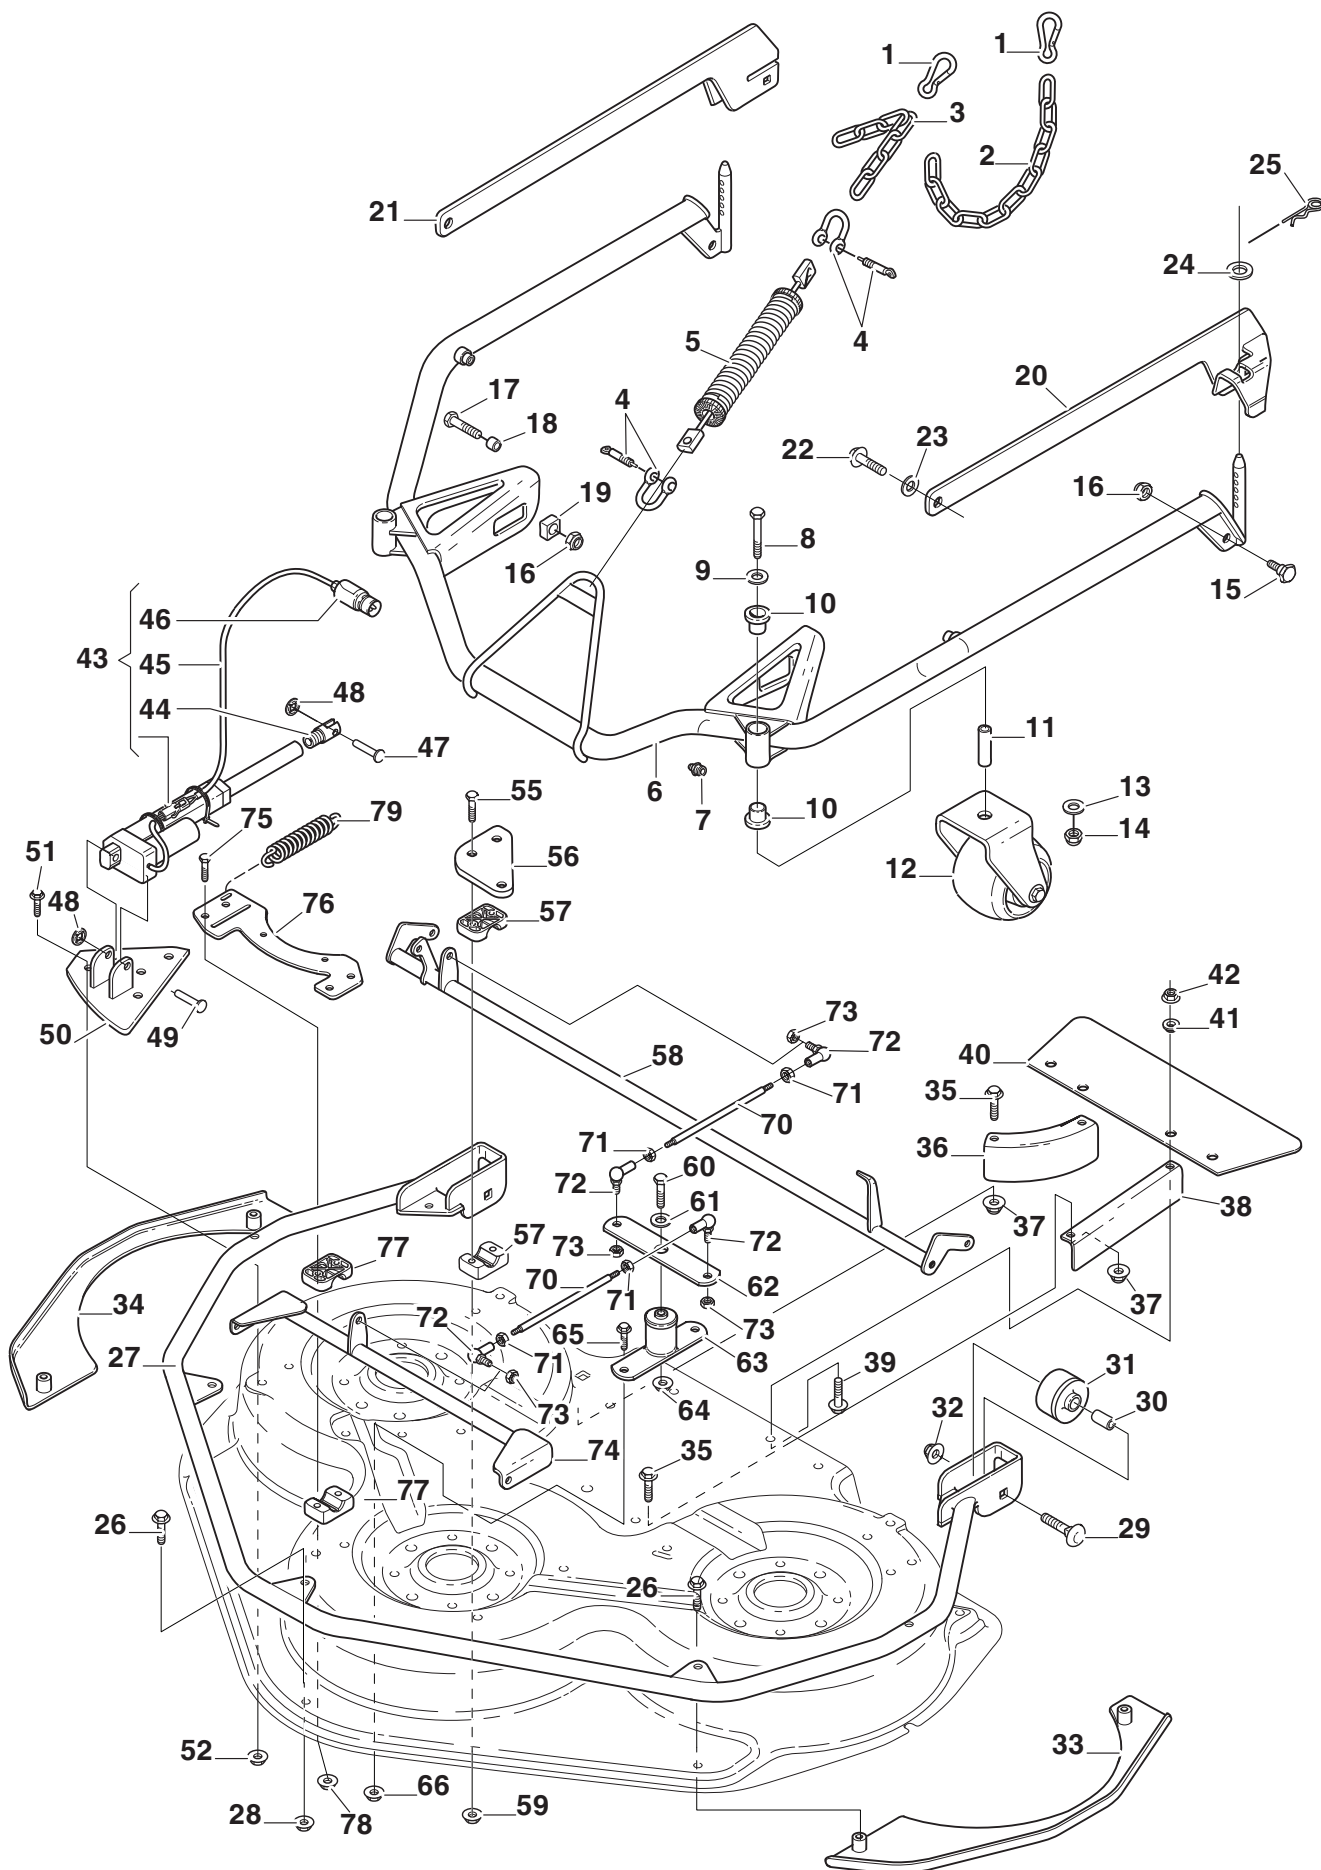

Utgåva Issue 25 - 2015		Reglage		Controls	
Pos. Fig.	Antal Q.ty	Art nr Part No	Benämning	Description	Anmärkning Notes
1	2	1134-5528-01	Karbinhake	Snap Hook	
2	1	1134-6368-03	Kedja	Chain	12 links
3	1	1134-6368-02	Kedja	Chain	7 links
4	2	1134-2629-01	Schackel	Lift Link	
5	1	1134-6365-02	Fjäder	Spring	
6	1	1134-5843-01	Ram Kpl-Gra (7-14)	Frame-Grey	
7	2	112379511/0	Smörjnippel	Grease Dispenser	
8	2	9997-1090-12	Skruv	Screw	
9	2	9699-0030-02	Bricka	Washer	
10	1	1134-9026-01	Bussning	Bearing	Sats 4 st/kit of 4
11	2	1134-5677-01	Distans	Spacer	
12	2	1134-5884-01	Pivothjul	Pivot Wheel Assy	
13	2	9699-0030-02	Bricka	Washer	
14	2	112156602/0	Mutter	Nut	
15	2	1134-0240-01	Ansattsskruv | Skruv	Shoulder screw | Screw	
16	4	112155000/0	Mutter	Nut	
17	2	112793301/0	Skruv	Screw	
18	2	1134-5626-01	Distans	Spacer	
19	2	1134-7595-01	Distans	Spacer	
20	1	1134-6141-01	Aggregatsarm-Vä Gra	Grey Mower Deck Arm, Left	
21	1	1134-6141-02	Aggregatsarm Kpl-Hö Gra	Grey Mower Deck Arm, Right	
22	2	112800815/0	Skruv	Screw	
23	2	112523060/0	Bricka	Washer	
24	2	9699-0123-02	Bricka	Washer	17x40x6
25	2	9598-2001-02	Harnalssprint (Hns 4 Dubbel)	Spring Pin	
26	5	9959-0820-16	Skruv	Screw	
27	1	1134-5977-02	Skyddsram Kpl-Gra 7-14	Protection Frame-Grey	
28	1	112154220/0	Mutter	Nut	
29	2	9897-1060-12	Skruv	Screw	
30	2	1134-0041-04	Bussning	Bushing	
31	2	1134-3434-01	Rulle	Roller	
32	2	9739-1031-22	Mutter	Nut	
33	1	1137-0249-01	Slitskydd Kpl-Vä	Wear Protection Assy-Lh	
34	1	1137-0249-02	Slitskydd Kpl-Hö	Wear Protection Assy-Rh	
35	4	9959-0820-16	Skruv	Screw	
36	1	1134-5970-01	Ledskena Kpl (Böjd) 5-01	Guide Plate (Curved)	
37	4	112154220/0	Mutter	Nut	
38	1	1134-5553-02	Ledskena-Rak (Svart) 5-01	Guide Plate-Straight (Black)	
39	2	9959-0820-16	Skruv	Screw	
40	1	1134-5885-01	Gummiskydd	Rubber Flap	
41	4	1134-4185-01	Ansatsbricka	Flange Washer	
42	2	112154220/0	Mutter	Nut	
43	1	1134-6416-01	Ställdon	Electric Lifter	
44	1	1134-6373-01	Kolvstangsända	Rod End	
45	1	1134-6418-01	Kabel (L835 Mm)	Cable	L = 835 mm
46	1	1134-6182-01	Hankontakt	Male Terminal	
47	1	9646-0098-22	Nit Kn 8X32	Rivet	
48	2	112604899/0	Starlock P6704 8 Fz	Crown Fastener	
49	1	9646-0105-22	Nit | Nit Kn 8X45	Rivet