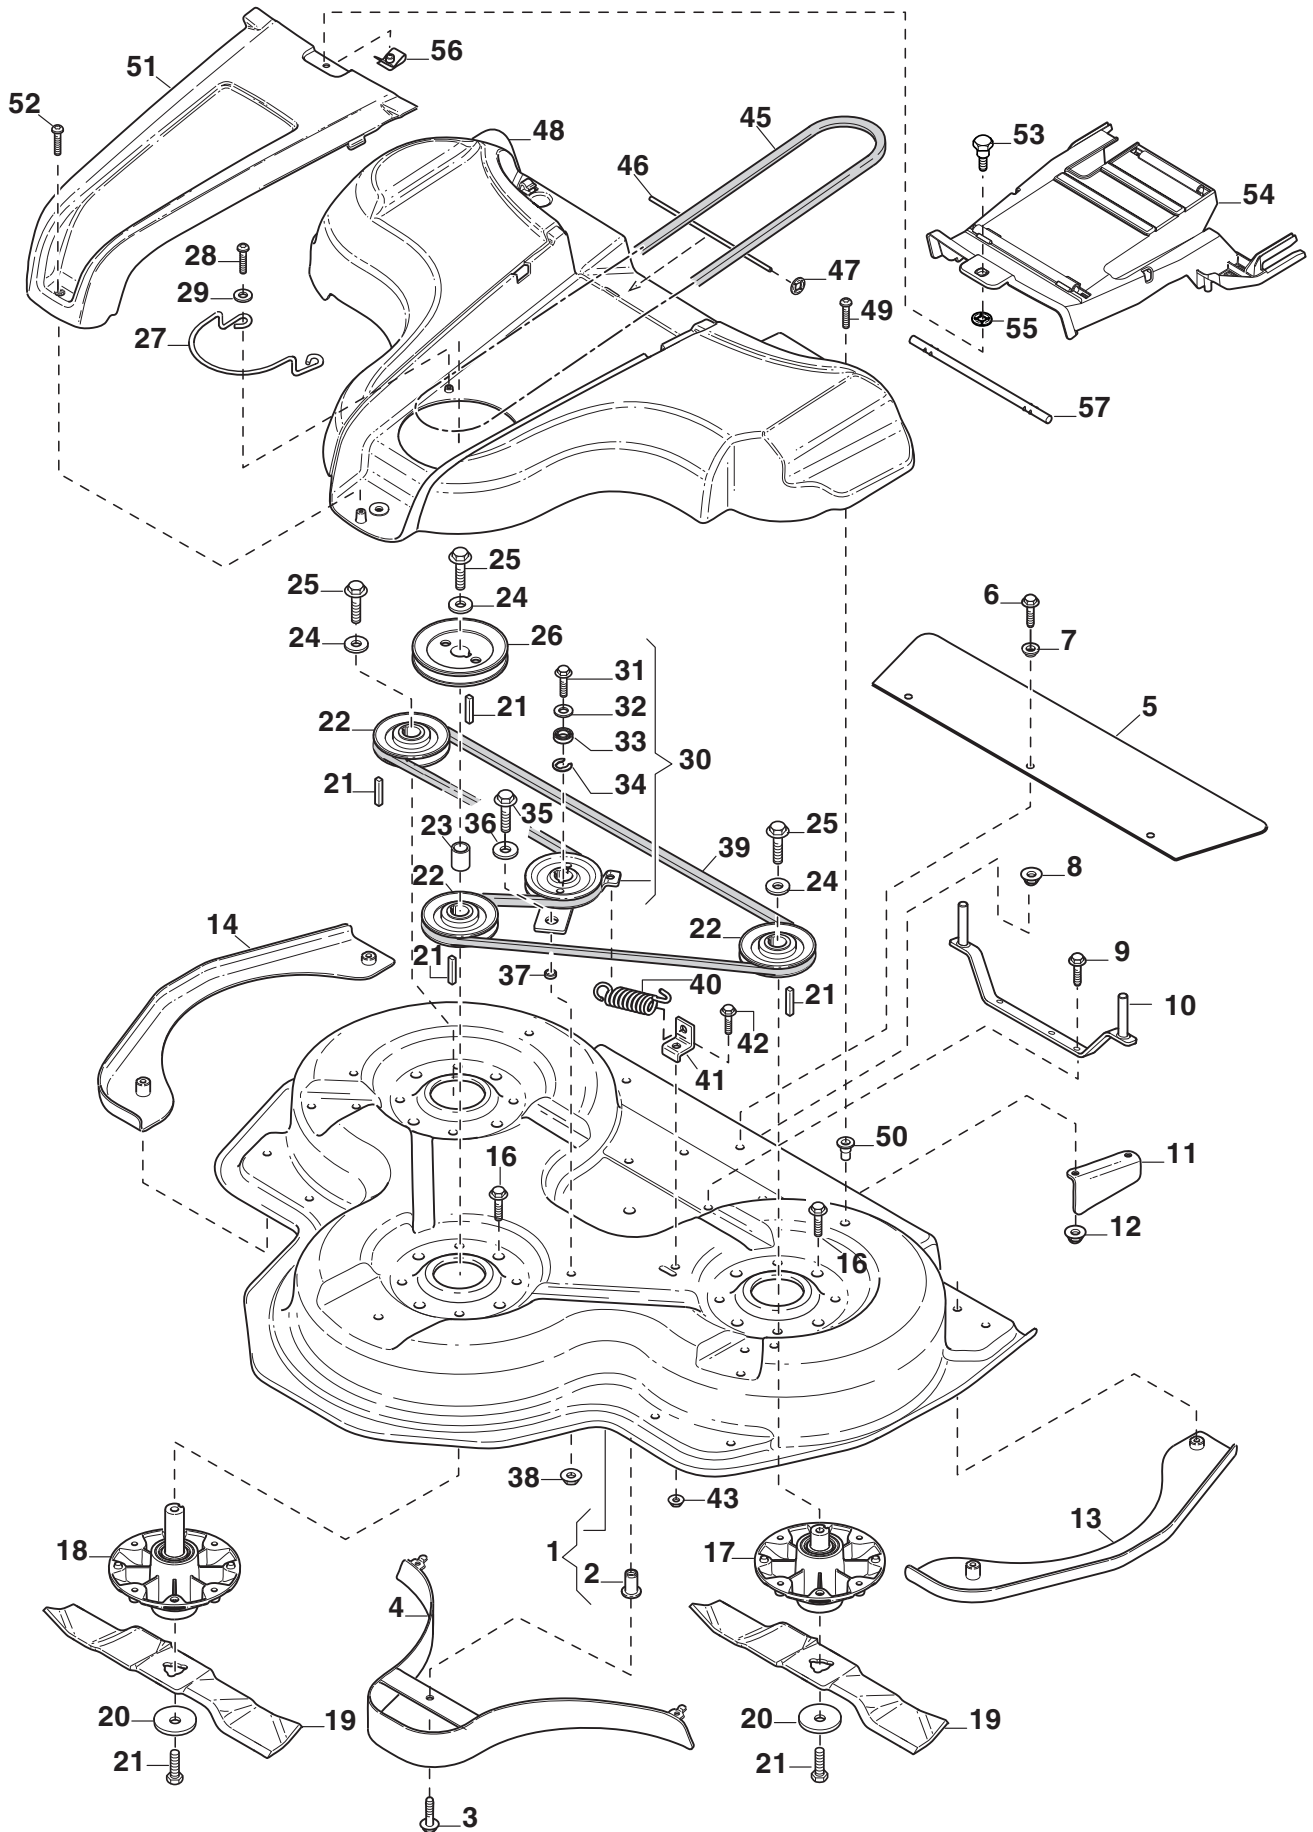

Utgåva Issue 1 - 2014		Transmission Knivar		Transmission and Blades	
Pos. Fig.	Antal Quantity	Art nr Part No	Benämning	Description	Anmärkning Notes
1	1	1137-0140-01	Klippdäck	Cutting Deck	Inkl. pos 2
2	1	1134-5595-01	Blindnitmutter	Nut	
5	1	1134-6281-03	Gummiskydd	Rubber Guard	
6	3	112800815/0	Skruv	Screw	
7	3	1134-4185-01	Ansatsbricka	Flange Washer	
8	3	112154220/0	Mutter	Nut	
4	1	1137-0163-01	MulticlipPlugg Kpl	Combi Plug Assy	
3	1	9959-0820-16	Skruv	Screw	
11	2	1137-0244-01	Ledskena	Guide Plate	
9	4	9945-0825-16	Skruv	Screw	
12	4	112154220/0	Mutter	Nut	
13	1	1137-0245-01	Slitskydd Kpl-Vä	Wear Protection Assy	
14	1	1137-0245-02	Slitskydd Kpl-Hö	Wear Protection Assy	
10	1	1137-1084-01	Bygel	Bracket	
16	12	9945-0825-16	Skruv	Screw	
17	2	1134-5831-01	Lagerbox Kpl	Bearing Box Assy	
18	1	1134-5831-02	Lagerbox Kpl	Bearing Box Assy	
19	1	1134-9158-01	Knivsats (100 Combi3)	Blade Kit (100 Combi3)	Sats 3 st/kit of 3
20	3	1134-6211-01	Bricka	Washer	
21	4	9600-0171-01	Kil	Key	
21	3	112692395/1	Skruv	Screw	
22	3	1137-0015-01	Remskiva	Pulley	
23	1	1134-5400-03	Distans	Spacer	
24	3	1134-5406-01	Bricka	Washer	
25	3	112692395/1	Skruv	Screw	
26	1	1137-0016-01	Remskiva	Pulley	D = 140 mm
27	1	1137-0158-01	Remstyrning	Belt Guide	
28	2	112728697/0	Skruv	Screw	
29	2	9699-0087-02	Bricka	Washer	
30	1	1134-7611-01	Spännrulle Smst	Tension Roller Assy	Inkl. pos 31 - 34
31	1	9945-0816-16	Skruv	Screw	
32	1	112523060/0	Bricka	Washer	
33	1	9549-0061-01	Lager	Bearing	
34	1	9651-0035-04	Sparring Sgh 35	Circlip	
35	1	112800815/0	Skruv	Screw	
36	1	9699-0109-02	Bricka	Washer	
37	1	1134-7618-01	Distans	Spacer	
38	1	112154220/0	Mutter	Nut	
39	1	1134-9066-01	Kilrem	V-Belt	(belt identification 9585-0125-01)
40	1	1134-0327-00	Fjäder	Spring	
41	1	1134-5415-01	Fjäder	Spring	
42	1	112800815/0	Skruv	Screw	
43	1	112154220/0	Mutter	Nut	
45	1	1134-9156-01	Kilrem	V-Belt	2WD models (belt identification 9585-0205-01)
45	1	1134-9157-01	Kilrem	V-Belt	4WD models (belt identification 9585-0206-01)
46	1	1137-0171-01	Trad	Rod