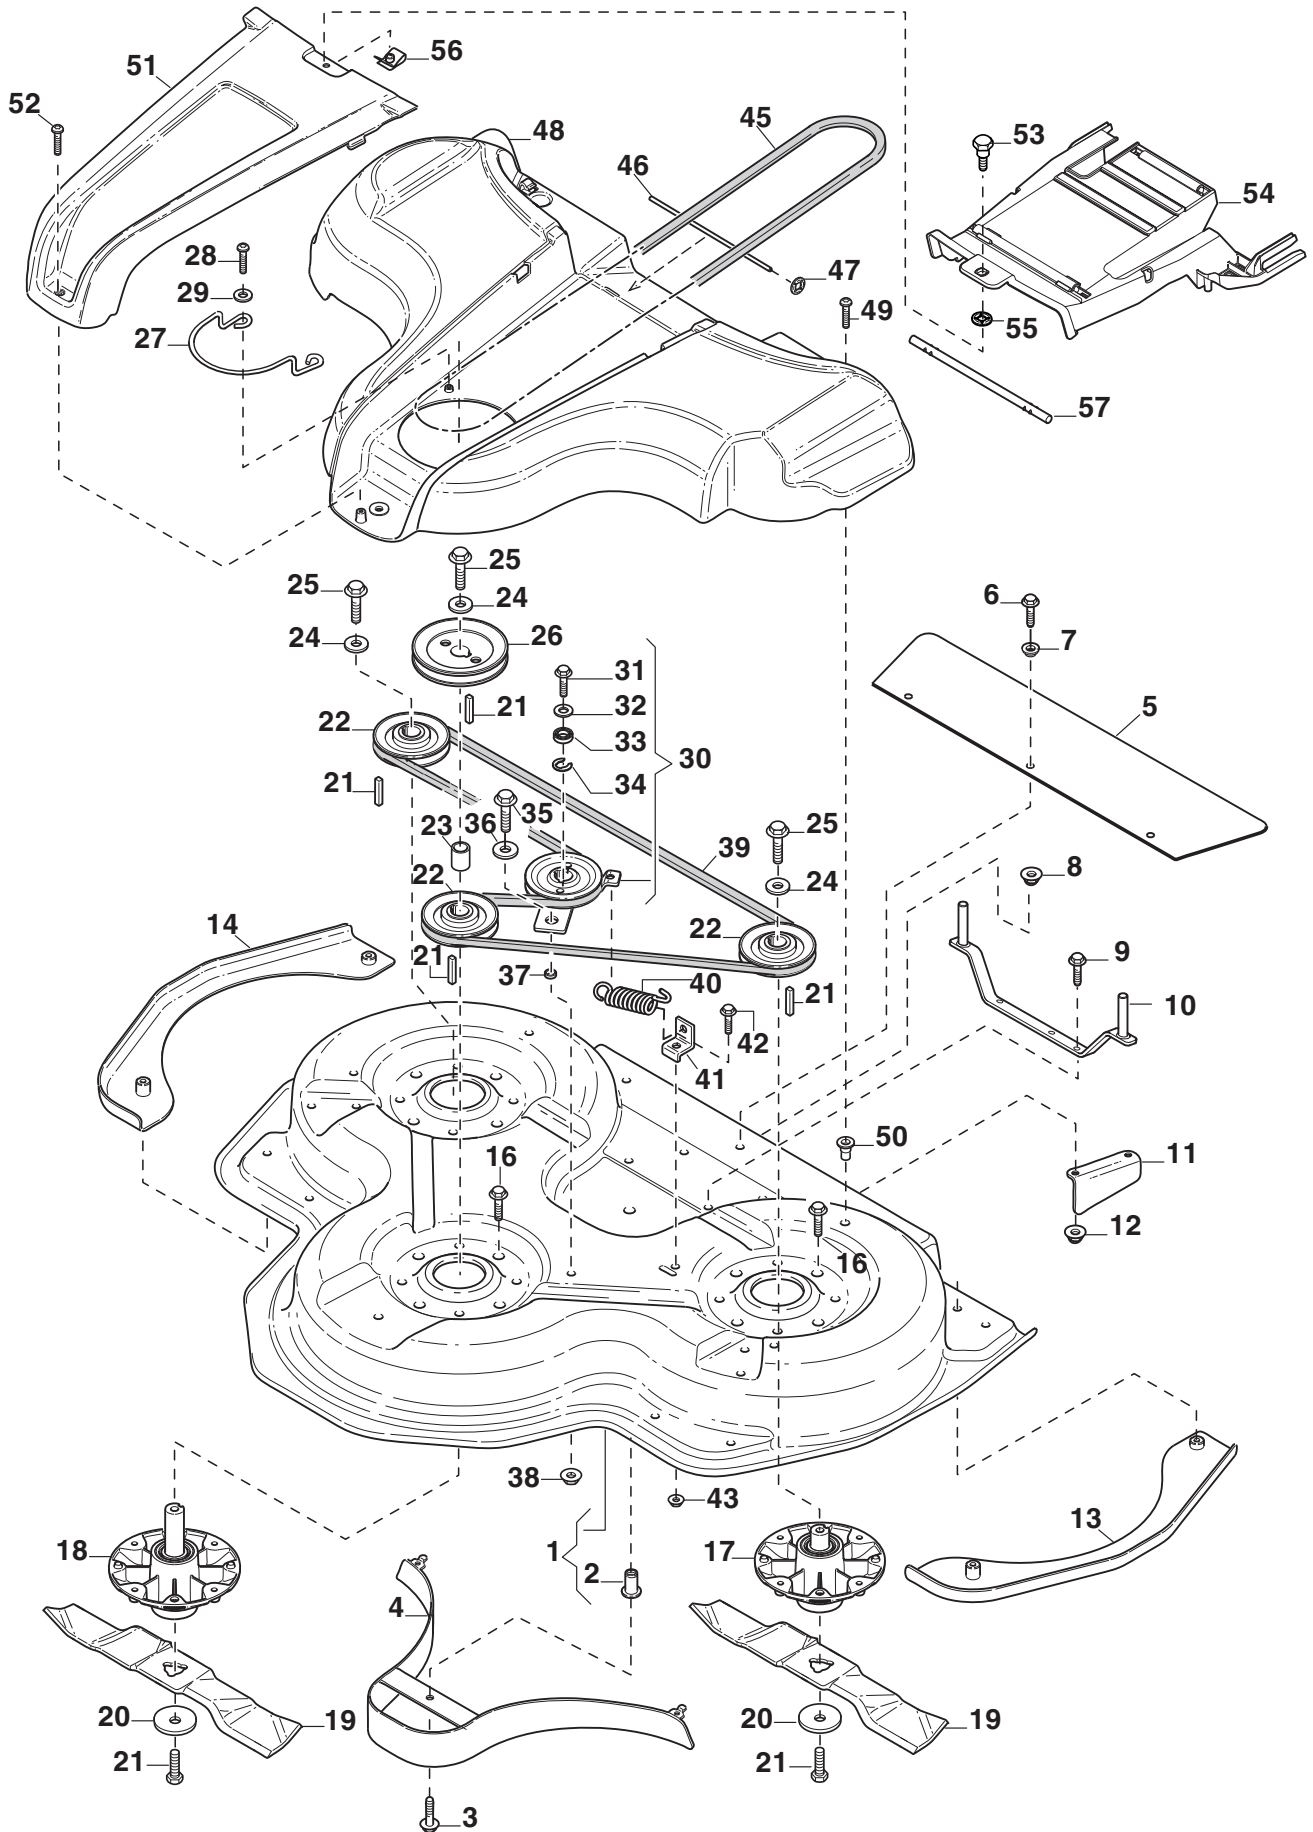

Reservdelskatalog Parts Catalogue

Deck Park 100 Combi 3 EL

13-2978-32 - Season 2015

- Use GLOBAL GARDEN PRODUCT Genuine Spare Parts specified in the parts list for repair and/or replacement.
 - The contents described in the parts list may change due to improvement.
 - The drawings of the spare parts are only indicative and might not represent the part in question exactly.
 - The indications "right" - "left" - "front" - "rear" refer to the position of the operator when using the machine.
- When placing orders of parts for repair and/or replacement, make sure that the illustrated parts list is the one applying to the machine's year of manufacture, as shown on the identification plate attached to the machine.

Utgåva Issue 1 - 2014		Transmission Knivar Transmission and Blades			
Pos. Fig.	Antal Quantity	Art nr Part No	Benämning	Description	Anmärkning Notes
47	2	112604896/0	Starlock P6493 6	Crown Fastener	
48	1	1137-0156-02	Transmissionskapa	Transmission Cover	
49	3	9945-0825-16	Skruv	Screw	
50	3	1134-5595-01	Blindnitmutter	Nut	
51	1	1137-0157-02	Täckkapa	Cover	
52	1	112728697/0	Skruv	Screw	
53	1	1134-0240-00	Skruv	Screw	
54	1	337600002/0	Remskydd	Belt cover	
55	1	9675-0016-02	Låsbricka starlock	Starlock	
56	1	1134-4620-02	Fjädermutter	Nut	
57	1	1137-1090-01	Stift	Pin	