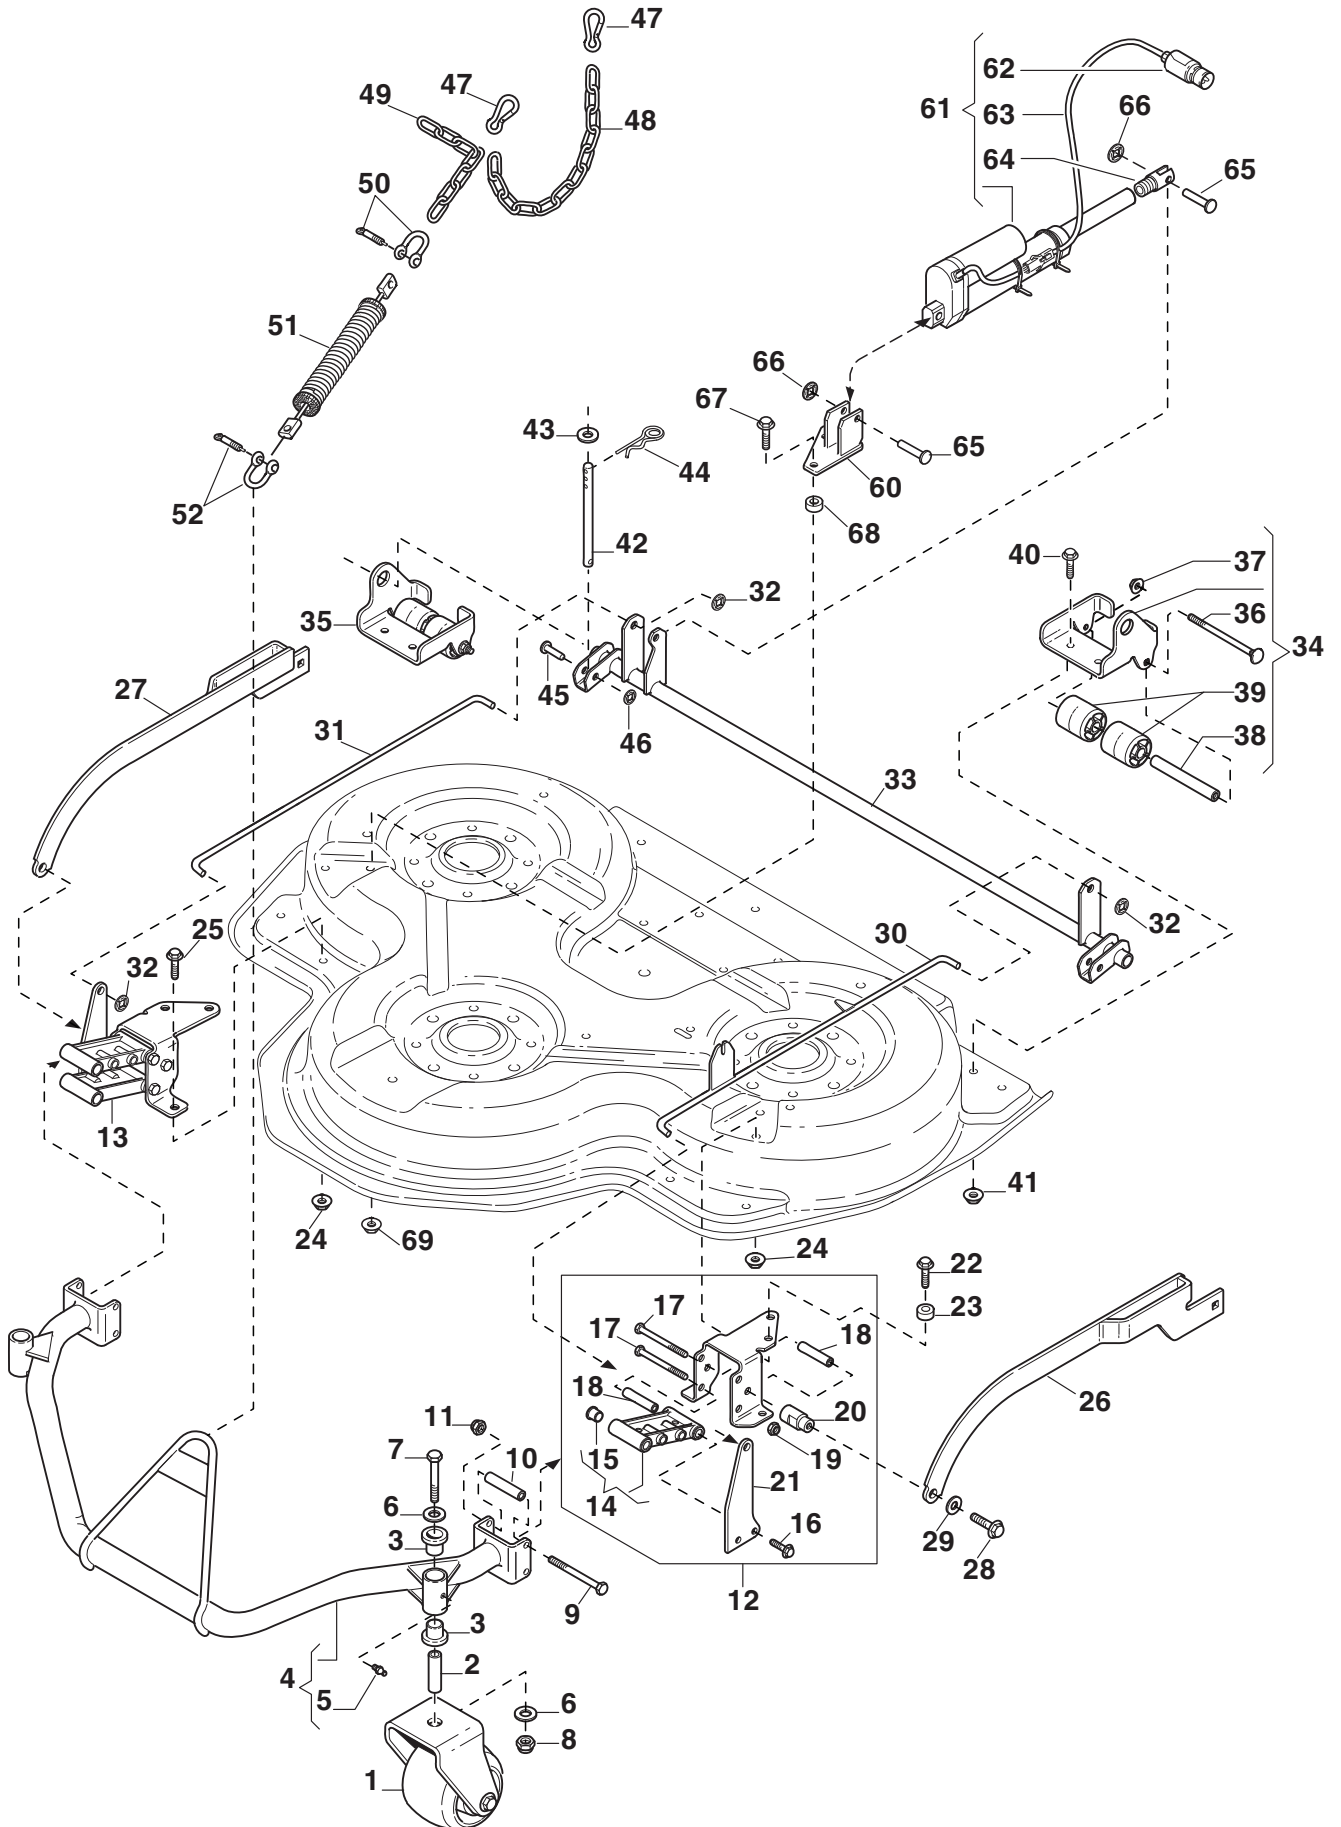

Reservdelskatalog Parts Catalogue

Deck Park 100 Combi 3 EL

13-2978-32 - Season 2015

- Use GLOBAL GARDEN PRODUCT Genuine Spare Parts specified in the parts list for repair and/or replacement.
 - The contents described in the parts list may change due to improvement.
 - The drawings of the spare parts are only indicative and might not represent the part in question exactly.
 - The indications "right" - "left" - "front" - "rear" refer to the position of the operator when using the machine.
- When placing orders of parts for repair and/or replacement, make sure that the illustrated parts list is the one applying to the machine's year of manufacture, as shown on the identification plate attached to the machine.

Utgåva Issue 1 - 2014		Transmission Knivar Transmission and Blades			
Pos. Fig.	Antal Quantity	Art nr Part No	Benämning	Description	Anmärkning Notes
47	2	112604896/0	Starlock P6493 6	Crown Fastener	
48	1	1137-0156-02	Transmissionskapa	Transmission Cover	
49	3	9945-0825-16	Skruv	Screw	
50	3	1134-5595-01	Blindnitmutter	Nut	
51	1	1137-0157-02	Täckkapa	Cover	
52	1	112728697/0	Skruv	Screw	
53	1	1134-0240-00	Skruv	Screw	
54	1	337600002/0	Remskydd	Belt cover	
55	1	9675-0016-02	Låsbricka starlock	Starlock	
56	1	1134-4620-02	Fjädermutter	Nut	
57	1	1137-1090-01	Stift	Pin	