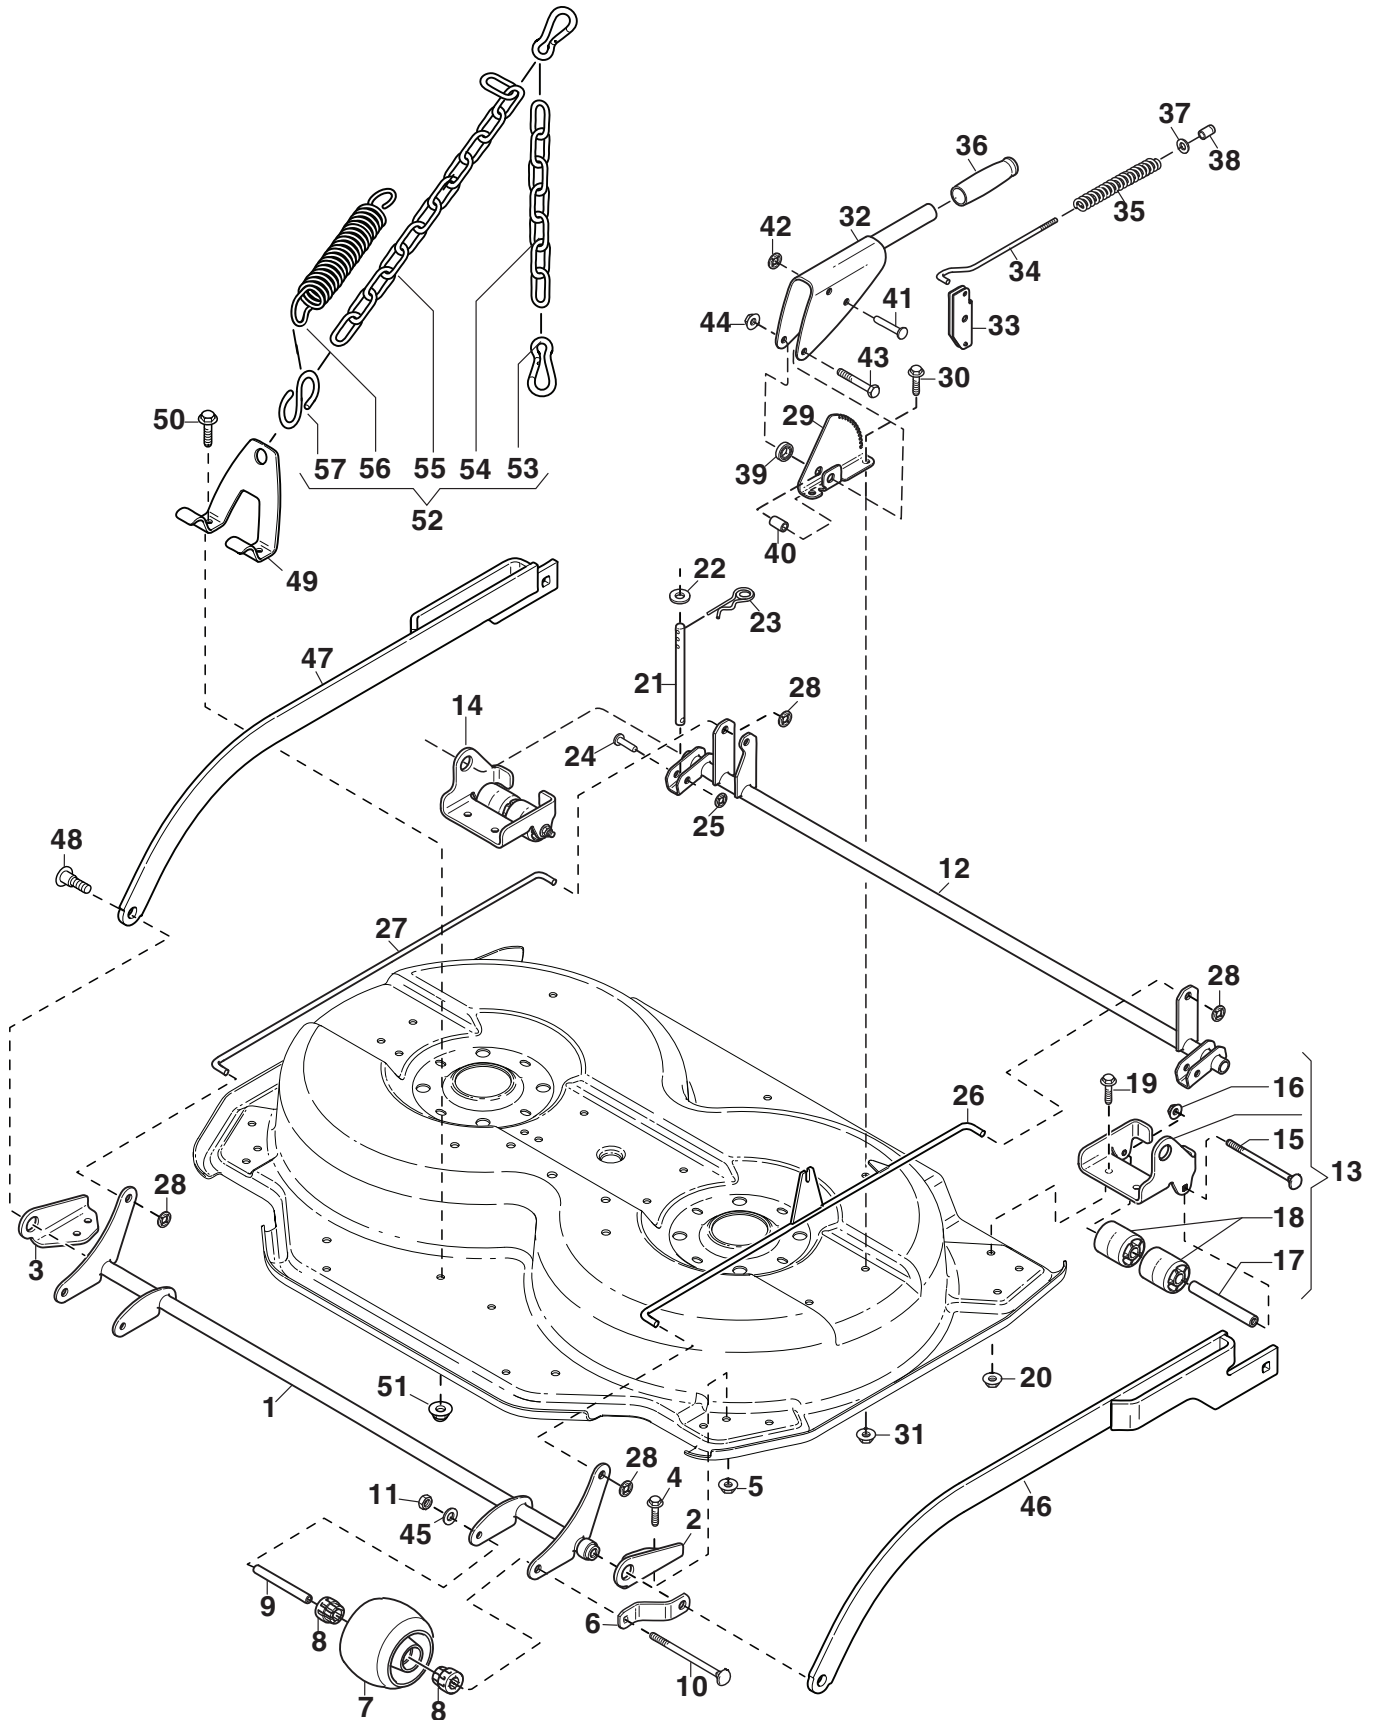

Utgåva Issue 6 - 2015		Reglage Controls			
Pos. Fig.	Antal Quantity	Art nr Part No	Benämning	Description	Anmärkning Notes
50	2	112800815/0	Skruv	Screw	
51	2	112154220/0	Mutter	Nut	
52	1	1134-6363-01	Lyftfjäder Kpl	Lift Spring Assy	Inkl. pos 31 - 35
53	2	1134-5528-01	Karbinhake	Snap Hook	
54	1	1134-6368-02	Kedja	Chain	7 links
55	1	1134-6368-03	Kedja	Chain	12 links
56	1	1134-5625-01	Fjäder	Spring	
57	1	1134-4623-01	Ess-Krok	S-Hook