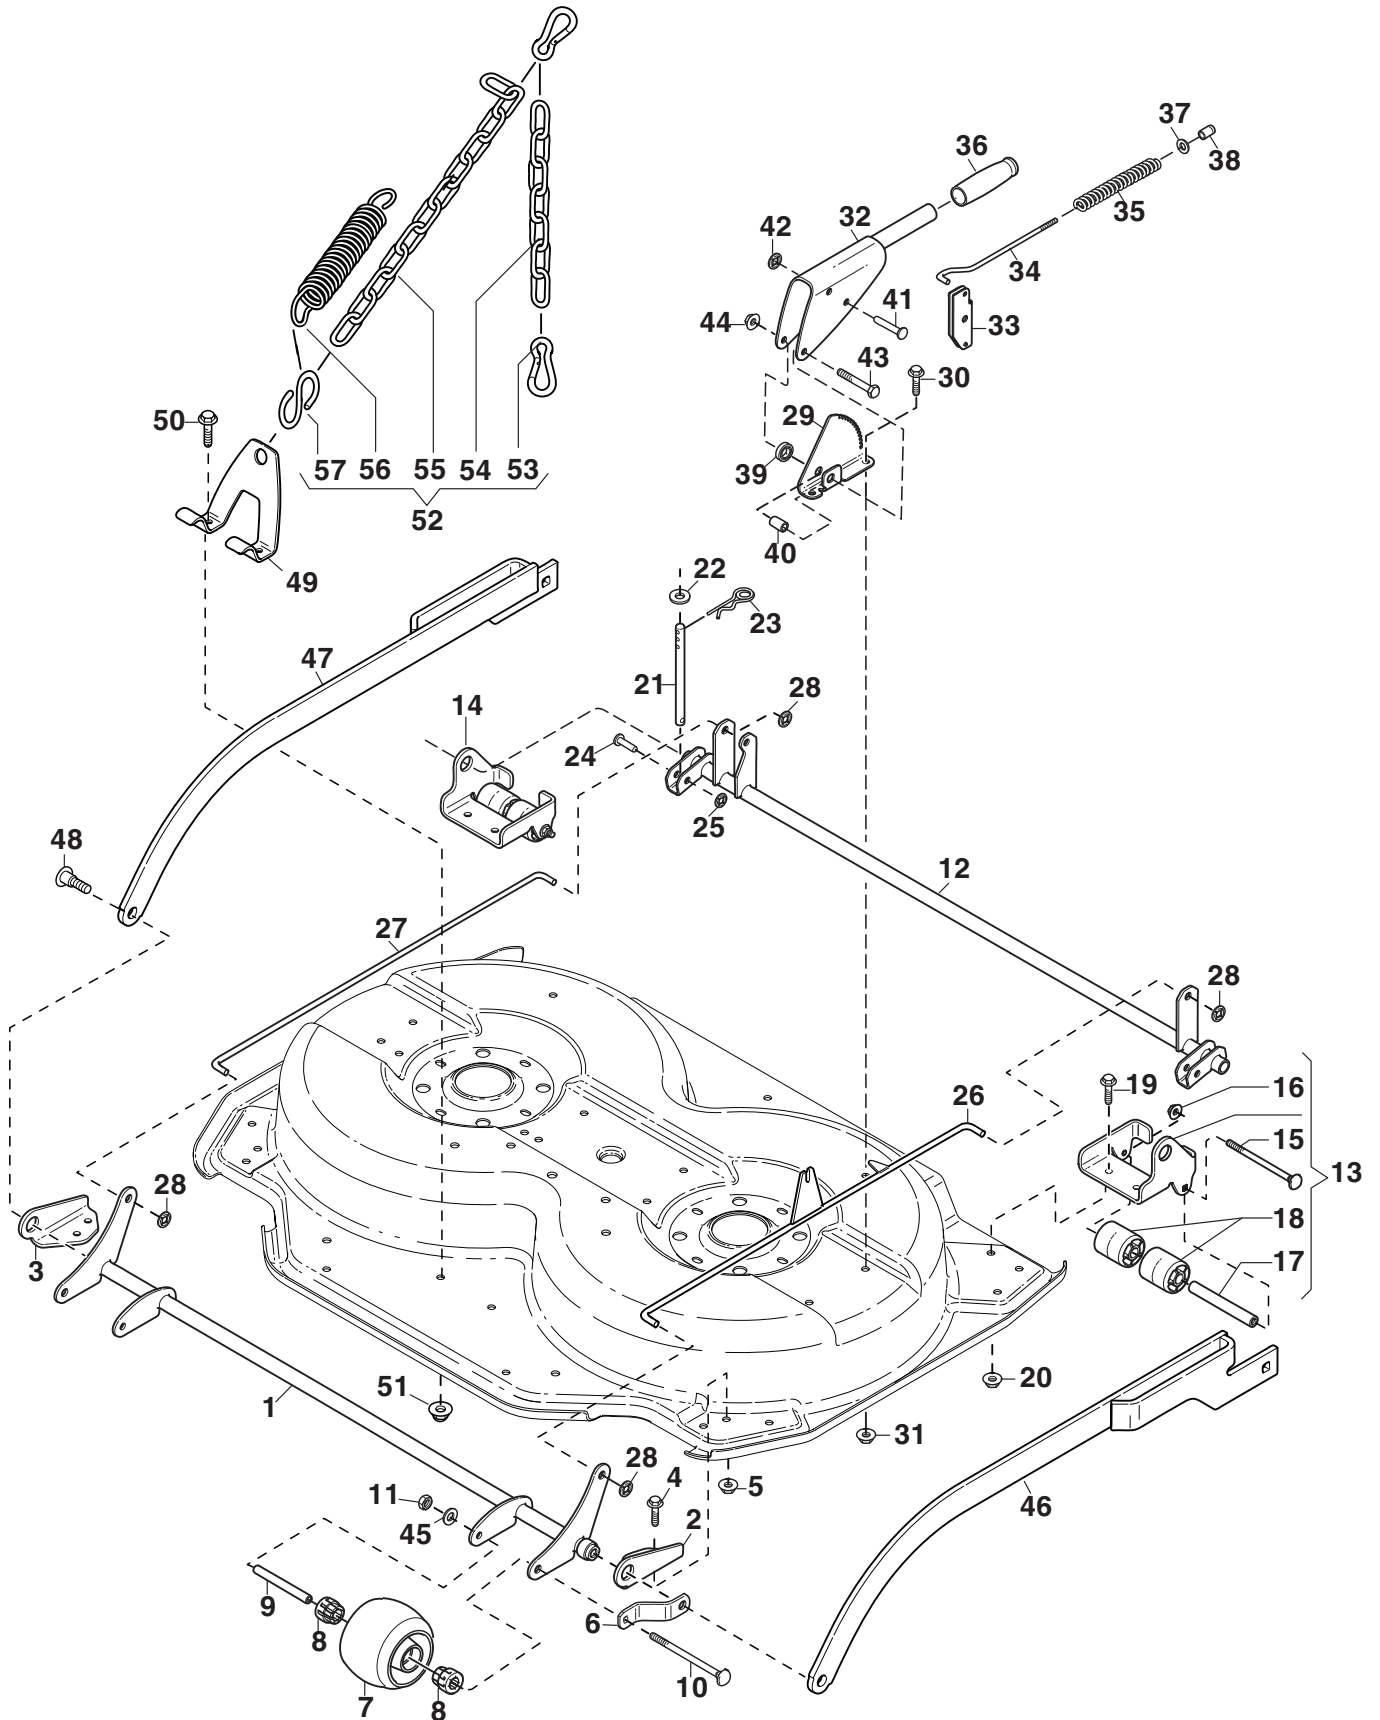

Utgåva Issue 6 - 2015		Reglage		Controls	
Pos. Fig.	Antal Quantity	Art nr Part No	Benämning	Description	Anmärkning Notes
1	1	1134-6275-01	Framaxel-Gul (1-00)	Front Axle-Yellow	
2	1	1134-6214-01	Fäste Fram-Vä (Gul)	Bracket Front-Lh (Yellow)	
3	1	1134-6214-02	Fäste Fram-Hö (Gul)	Bracket Front-Rh (Yellow)	
4	4	112800815/0	Skruv	Screw	
5	4	112154220/0	Mutter	Nut	
6	2	1134-6278-01	Avbärare-Gra (7-14)	Guide-Grey	
7	2	1134-4284-01	Hjul	Wheel	
8	4	1134-4319-01	Lager	Bearing	
9	2	1134-4318-01	Hjulaxel	Wheel Axle	
10	2	9897-0813-02	Skruv	Screw	
11	2	112155000/0	Mutter	Nut	
12	1	1134-6197-01	Bakaxel-Gul (1-00)	Rear Axle-Yellow	
13	1	1134-6282-01	Rulle-vä, m-fäste	Roller-Lh W.Bracket	Inkl. pos 15 - 18
14	1	1134-6282-02	Rulle-hö, m-fäste	Roller-Rh W.Bracket	Inkl. pos 15 - 18
15	1	9897-0813-02	Skruv	Screw	
16	1	112154220/0	Mutter	Nut	
17	1	1134-4318-01	Hjulaxel	Wheel Axle	
18	1	1134-9126-01	Stödrullar	Support Rollers	Sats 2 st/kit of 2
19	4	112800815/0	Skruv	Screw	
20	4	112154220/0	Mutter	Nut	
21	2	1134-6198-01	Sprint	Stud	
22	2	9699-0104-02	Bricka	Washer	
23	2	9598-2001-02	Harnalssprint (Hns 4 Dubbel)	Spring Pin	
24	2	9646-0098-22	Nit Kn 8X32	Rivet	
25	2	112604899/0	Starlock P6704 8 Fz	Crown Fastener	
26	1	1134-6249-02	Tryckstang-Vä	Push Rod, Left	
27	1	1134-6246-02	Tryckstang-Hö	Push Rod, Right	
28	4	112604903/0	Bricka	Washer	
29	1	1137-0259-01	Höjdinställningssegment	Height Adjust Quadrant	
30	2	112800815/0	Skruv	Screw	
31	2	112154220/0	Mutter	Nut	
32	1	1134-6244-01	Höjdinställn.Spak-Gra	Height Adjust Lever-Grey	
33	1	1134-6254-01	Spärr Kpl	Catch Assy	
34	1	1134-5444-01	Tryckstang	Push Rod	
35	1	1134-5445-01	Fjäder	Spring	
36	1	1134-5503-01	Handtag	Handle	
37	1	9699-0087-02	Bricka	Washer	
38	1	1134-3051-01	Lasratt	Locking Knob	
39	1	1134-6286-03	Distans	Spacer	
40	1	1134-1565-16	Distans	Spacer	
41	2	9646-0105-22	Nit I Nit Kn 8X45	Rivet	
42	2	9672-0006-02	Starlock	Lock washer	
43	1	112691400/0	Skruv	Screw	
44	1	112155000/0	Mutter	Nut	
45	2	9699-0028-02	Bricka	Washer	
46	1	1134-6237-03	Aggregatsarm-Vä Gra	Grey Mower Deck Arm, Left	
47	1	1134-6237-04	Aggregatsarm Kpl-Hö Gra	Grey Mower Deck Arm, Right	
48	2	1134-6279-01	Ansattsskruv	Shoulder Bolt	
49	1	1134-6315-01	Lyftfäste-Gra	Lift Bracket-Grey