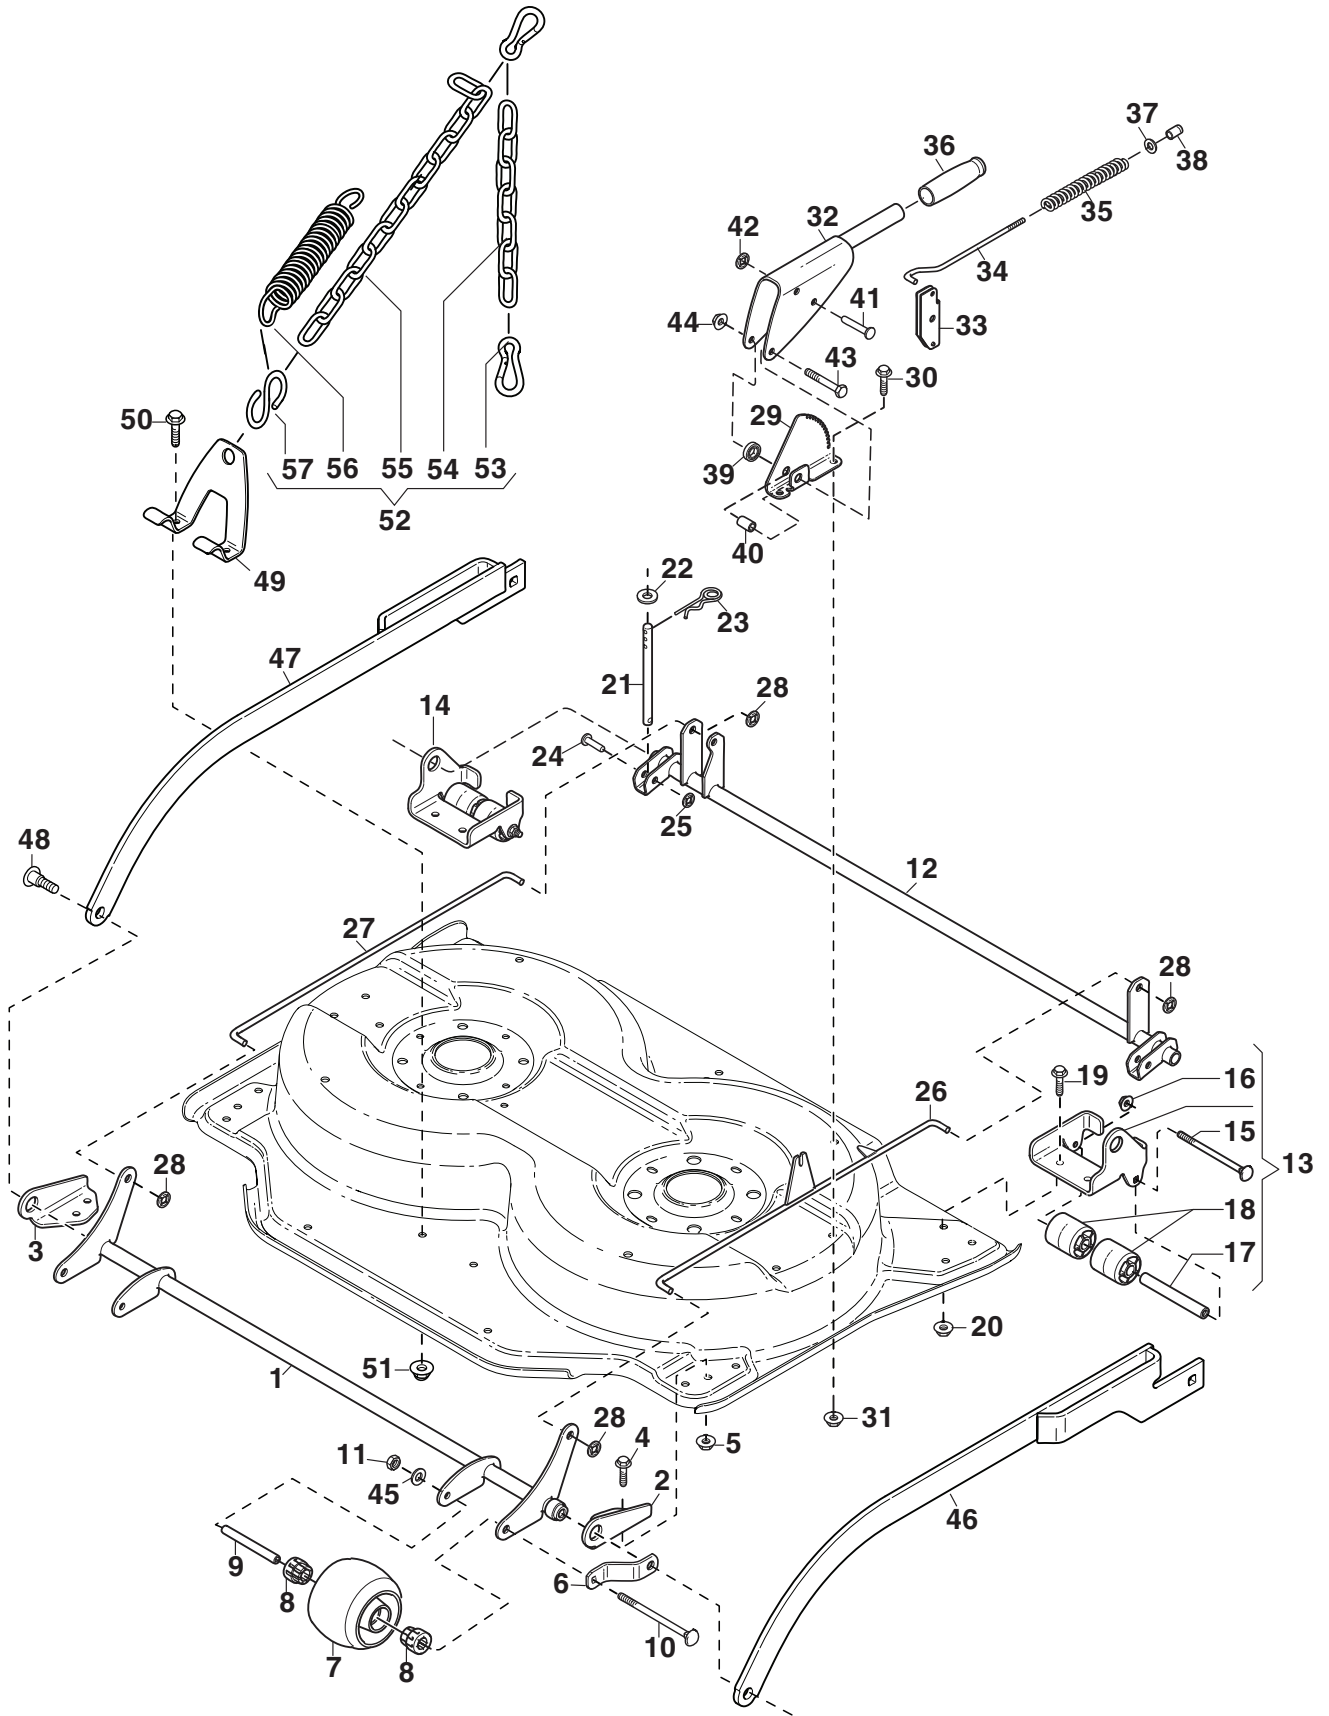

Utgåva Issue 1 - 2014		Reglage Controls			
Pos. Fig.	Antal Quantity	Art nr Part No	Benämning	Description	Anmärkning Notes
50	2	112800815/0	Skruv	Screw	
51	2	112154220/0	Mutter	Nut	
52	1	1134-6363-01	Lyftfjäder Kpl	Lift Spring Assy	Inkl. pos 31 - 35
53	2	1134-5528-01	Karbinhake	Snap Hook	
54	1	1134-6368-02	Kedja	Chain	7 links
55	1	1134-6368-03	Kedja	Chain	12 links
56	1	1134-5625-01	Fjäder	Spring	
57	1	1134-4623-01	Ess-Krok	S-Hook