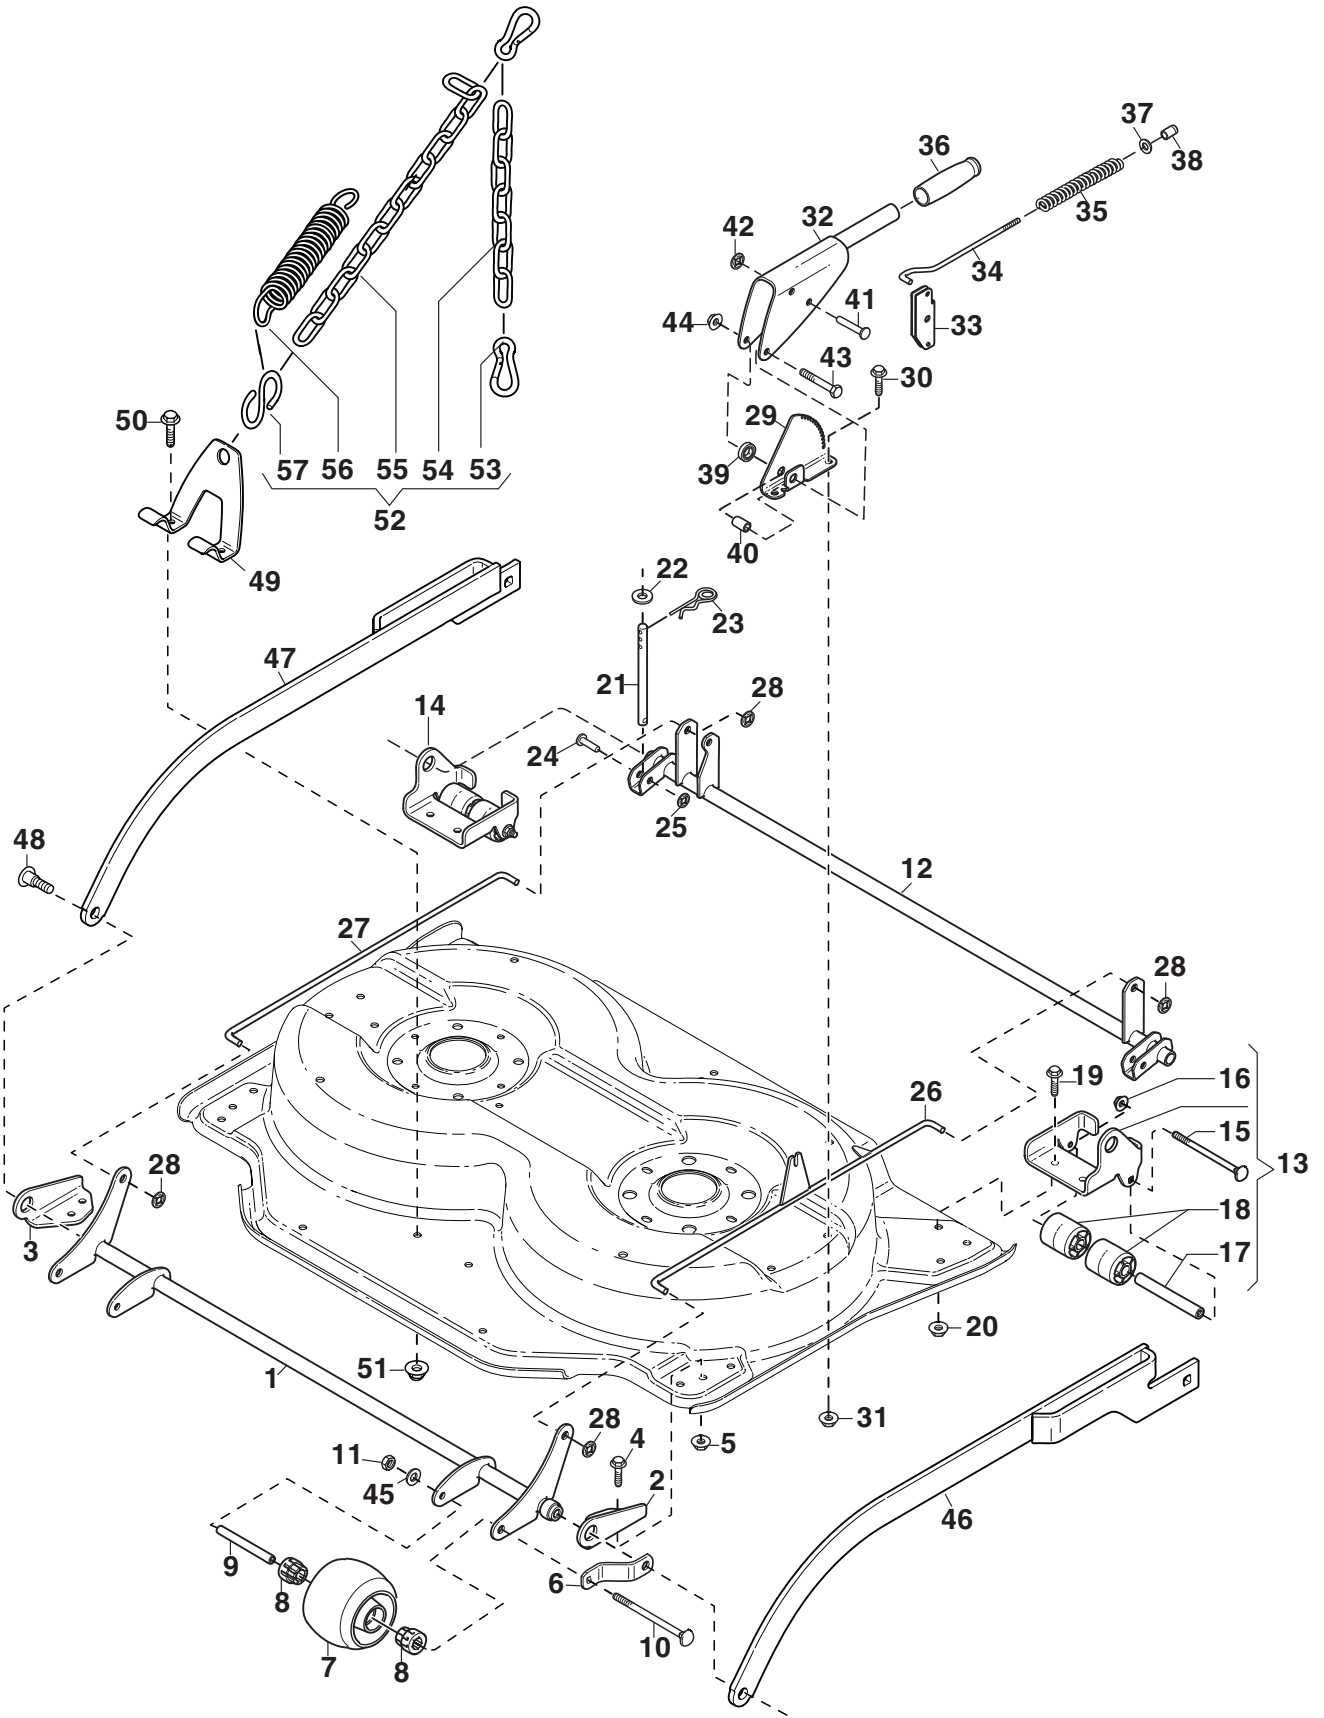

Utgåva Issue 1 - 2014		Reglage		Controls	
Pos. Fig.	Antal Quantity	Art nr Part No	Benämning	Description	Anmärkning Notes
1	1	1134-6275-01	Framaxel-Gul (1-00)	Front Axle-Yellow	
2	1	1134-6214-01	Fäste Fram-Vä (Gul)	Bracket Front-Lh (Yellow)	
3	1	1134-6214-02	Fäste Fram-Hö (Gul)	Bracket Front-Rh (Yellow)	
4	4	112800815/0	Skruv	Screw	
5	4	112154220/0	Mutter	Nut	
6	2	1134-6278-01	Avbärare-Gra (7-14)	Guide-Grey	
7	2	1134-4284-01	Hjul	Wheel	
8	4	1134-4319-01	Lager	Bearing	
9	2	1134-4318-01	Hjulaxel	Wheel Axle	
10	2	9897-0813-02	Skruv	Screw	
11	2	112155000/0	Mutter	Nut	
12	1	1134-6197-01	Bakaxel-Gul (1-00)	Rear Axle-Yellow	
13	1	1134-6282-01	Rulle-vä, m-fäste	Roller-Lh W.Bracket	Inkl. pos 15 - 18
14	1	1134-6282-02	Rulle-hö, m-fäste	Roller-Rh W.Bracket	Inkl. pos 15 - 18
15	1	9897-0813-02	Skruv	Screw	
16	1	112154220/0	Mutter	Nut	
17	1	1134-4318-01	Hjulaxel	Wheel Axle	
18	1	1134-9126-01	Stödrullar	Support Rollers	Sats 2 st/kit of 2
19	4	112800815/0	Skruv	Screw	
20	4	112154220/0	Mutter	Nut	
21	2	1134-6198-01	Sprint	Stud	
22	2	9699-0104-02	Bricka	Washer	
23	2	9598-2001-02	Harnalssprint (Hns 4 Dubbel)	Spring Pin	
24	2	9646-0098-22	Nit Kn 8X32	Rivet	
25	2	112604899/0	Starlock P6704 8 Fz	Crown Fastener	
26	1	1134-6249-03	Tryckstang-Vä	Push Rod, Left	
27	1	1134-6246-03	Tryckstang-Hö	Push Rod, Right	
28	4	112604903/0	Bricka	Washer	
29	1	1137-0259-01	Höjdinställningssegment	Height Adjust Quadrant	
30	2	112800815/0	Skruv	Screw	
31	2	112154220/0	Mutter	Nut	
32	1	1134-6244-01	Höjdinställn.Spak-Gra	Height Adjust Lever-Grey	
33	1	1134-6254-01	Spärr Kpl	Catch Assy	
34	1	1134-5444-01	Tryckstang	Push Rod	
35	1	1134-5445-01	Fjäder	Spring	
36	1	1134-5503-01	Handtag	Handle	
37	1	9699-0087-02	Bricka	Washer	
38	1	1134-3051-01	Lasratt	Locking Knob	
39	1	1134-6286-03	Distans	Spacer	
40	1	1134-1565-16	Distans	Spacer	
41	2	9646-0105-22	Nit I Nit Kn 8X45	Rivet	
42	2	9672-0006-02	Starlock	Lock washer	
43	1	112691400/0	Skruv	Screw	
44	1	112155000/0	Mutter	Nut	
45	2	9699-0028-02	Bricka	Washer	
46	1	1134-6237-05	Aggregatsarm-Vä Gra	Grey Mower Deck Arm, Left	
47	1	1134-6237-06	Aggregatsarm Kpl-Hö Gra	Grey Mower Deck Arm, Right	
48	2	1134-6279-01	Ansattsskruv	Shoulder Bolt	
49	1	1134-6315-01	Lyftfäste-Gra	Lift Bracket-Grey