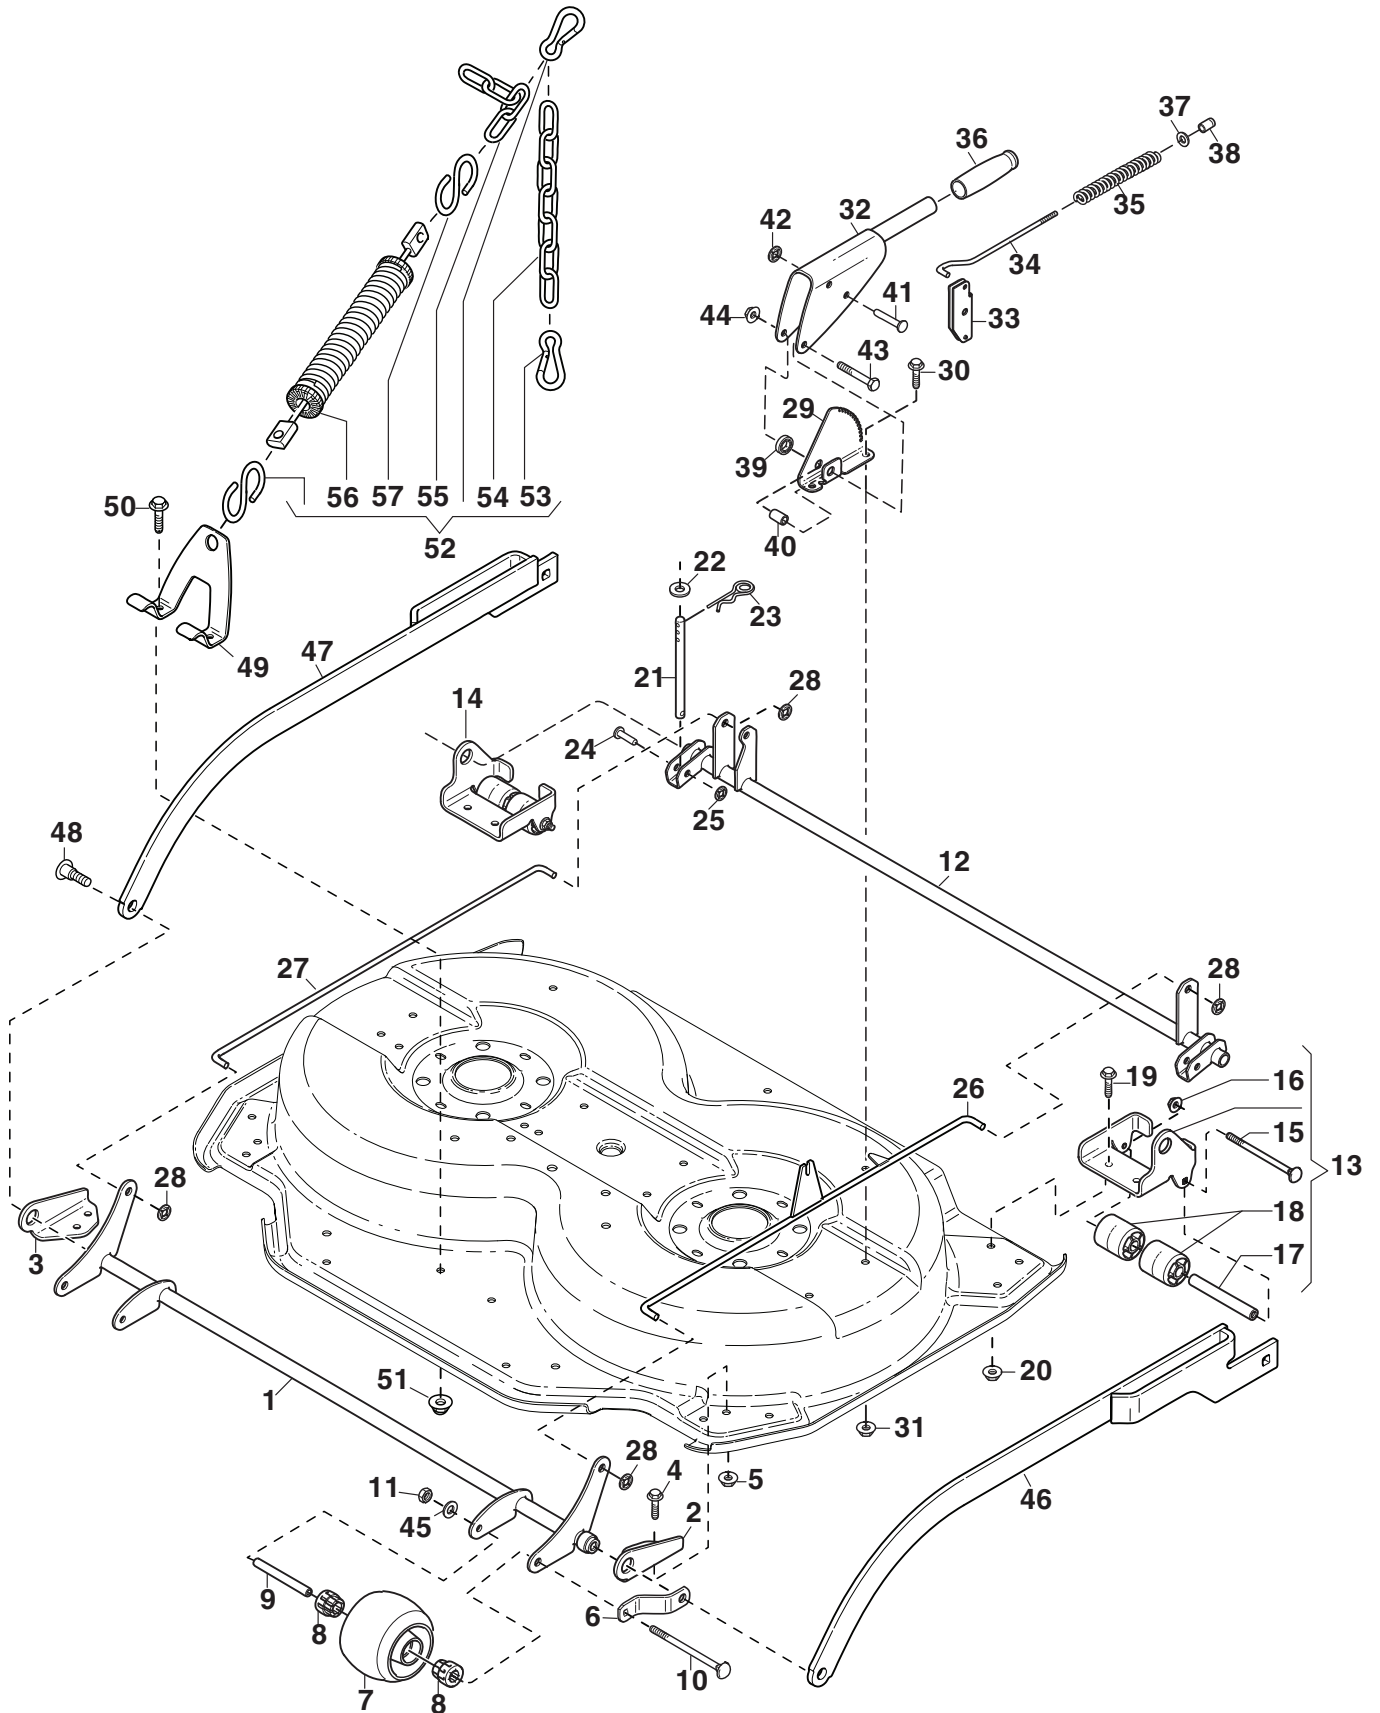

Utgåva Issue 1 - 2014		Reglage		Controls	
Pos. Fig.	Antal Quantity	Art nr Part No	Benämning	Description	Anmärkning Notes
1	1	1134-6275-01	Framaxel-Gul (1-00)	Front Axle-Yellow	
2	1	1134-6214-01	Fäste Fram-Vä (Gul)	Bracket Front-Lh (Yellow)	
3	1	1134-6214-02	Fäste Fram-Hö (Gul)	Bracket Front-Rh (Yellow)	
4	4	112800815/0	Skruv	Screw	
5	4	112154220/0	Mutter	Nut	
6	2	1134-6278-01	Avbärare-Gra (7-14)	Guide-Grey	
7	2	1134-4284-01	Hjul	Wheel	
8	4	1134-4319-01	Lager	Bearing	
9	2	1134-4318-01	Hjulaxel	Wheel Axle	
10	2	9897-0813-02	Skruv	Screw	
11	2	112155000/0	Mutter	Nut	
12	1	1134-6197-01	Bakaxel-Gul (1-00)	Rear Axle-Yellow	
13	1	1134-6282-01	Rulle-vä, m-fäste	Roller-Lh W.Bracket	Inkl. pos 15 - 18
14	1	1134-6282-02	Rulle-hö, m-fäste	Roller-Rh W.Bracket	Inkl. pos 15 - 18
15	1	9897-0813-02	Skruv	Screw	
16	1	112154220/0	Mutter	Nut	
17	1	1134-4318-01	Hjulaxel	Wheel Axle	
18	1	1134-9126-01	Stödrullar	Support Rollers	Sats 2 st/kit of 2
19	4	112800815/0	Skruv	Screw	
20	4	112154220/0	Mutter	Nut	
21	2	1134-6198-01	Sprint	Stud	
22	2	9699-0104-02	Bricka	Washer	
23	2	9598-2001-02	Harnalssprint (Hns 4 Dubbel)	Spring Pin	
24	2	9646-0098-22	Nit Kn 8X32	Rivet	
25	2	112604899/0	Starlock P6704 8 Fz	Crown Fastener	
26	1	1134-6249-02	Tryckstang-Vä	Push Rod, Left	
27	1	1134-6246-02	Tryckstang-Hö	Push Rod, Right	
28	4	112604903/0	Bricka	Washer	
29	1	1137-0259-01	Höjdinställningssegment	Height Adjust Quadrant	
30	2	112800815/0	Skruv	Screw	
31	2	112154220/0	Mutter	Nut	
32	1	1134-6244-01	Höjdinställn.Spak-Gra	Height Adjust Lever-Grey	
33	1	1134-6254-01	Spärr Kpl	Catch Assy	
34	1	1134-5444-01	Tryckstang	Push Rod	
35	1	1134-5445-01	Fjäder	Spring	
36	1	1134-5503-01	Handtag	Handle	
37	1	9699-0087-02	Bricka	Washer	
38	1	1134-3051-01	Lasratt	Locking Knob	
39	1	1134-6286-03	Distans	Spacer	
40	1	1134-1565-16	Distans	Spacer	
41	2	9646-0105-22	Nit I Nit Kn 8X45	Rivet	
42	2	9672-0006-02	Starlock	Lock washer	
43	1	112691400/0	Skruv	Screw	
44	1	112155000/0	Mutter	Nut	
45	2	9699-0028-02	Bricka	Washer	
46	1	1134-6237-03	Aggregatsarm-Vä Gra	Grey Mower Deck Arm, Left	
47	1	1134-6237-04	Aggregatsarm Kpl-Hö Gra	Grey Mower Deck Arm, Right	
48	2	1134-6279-01	Ansattsskruv	Shoulder Bolt	
49	1	1134-6315-01	Lyftfäste-Gra	Lift Bracket-Grey