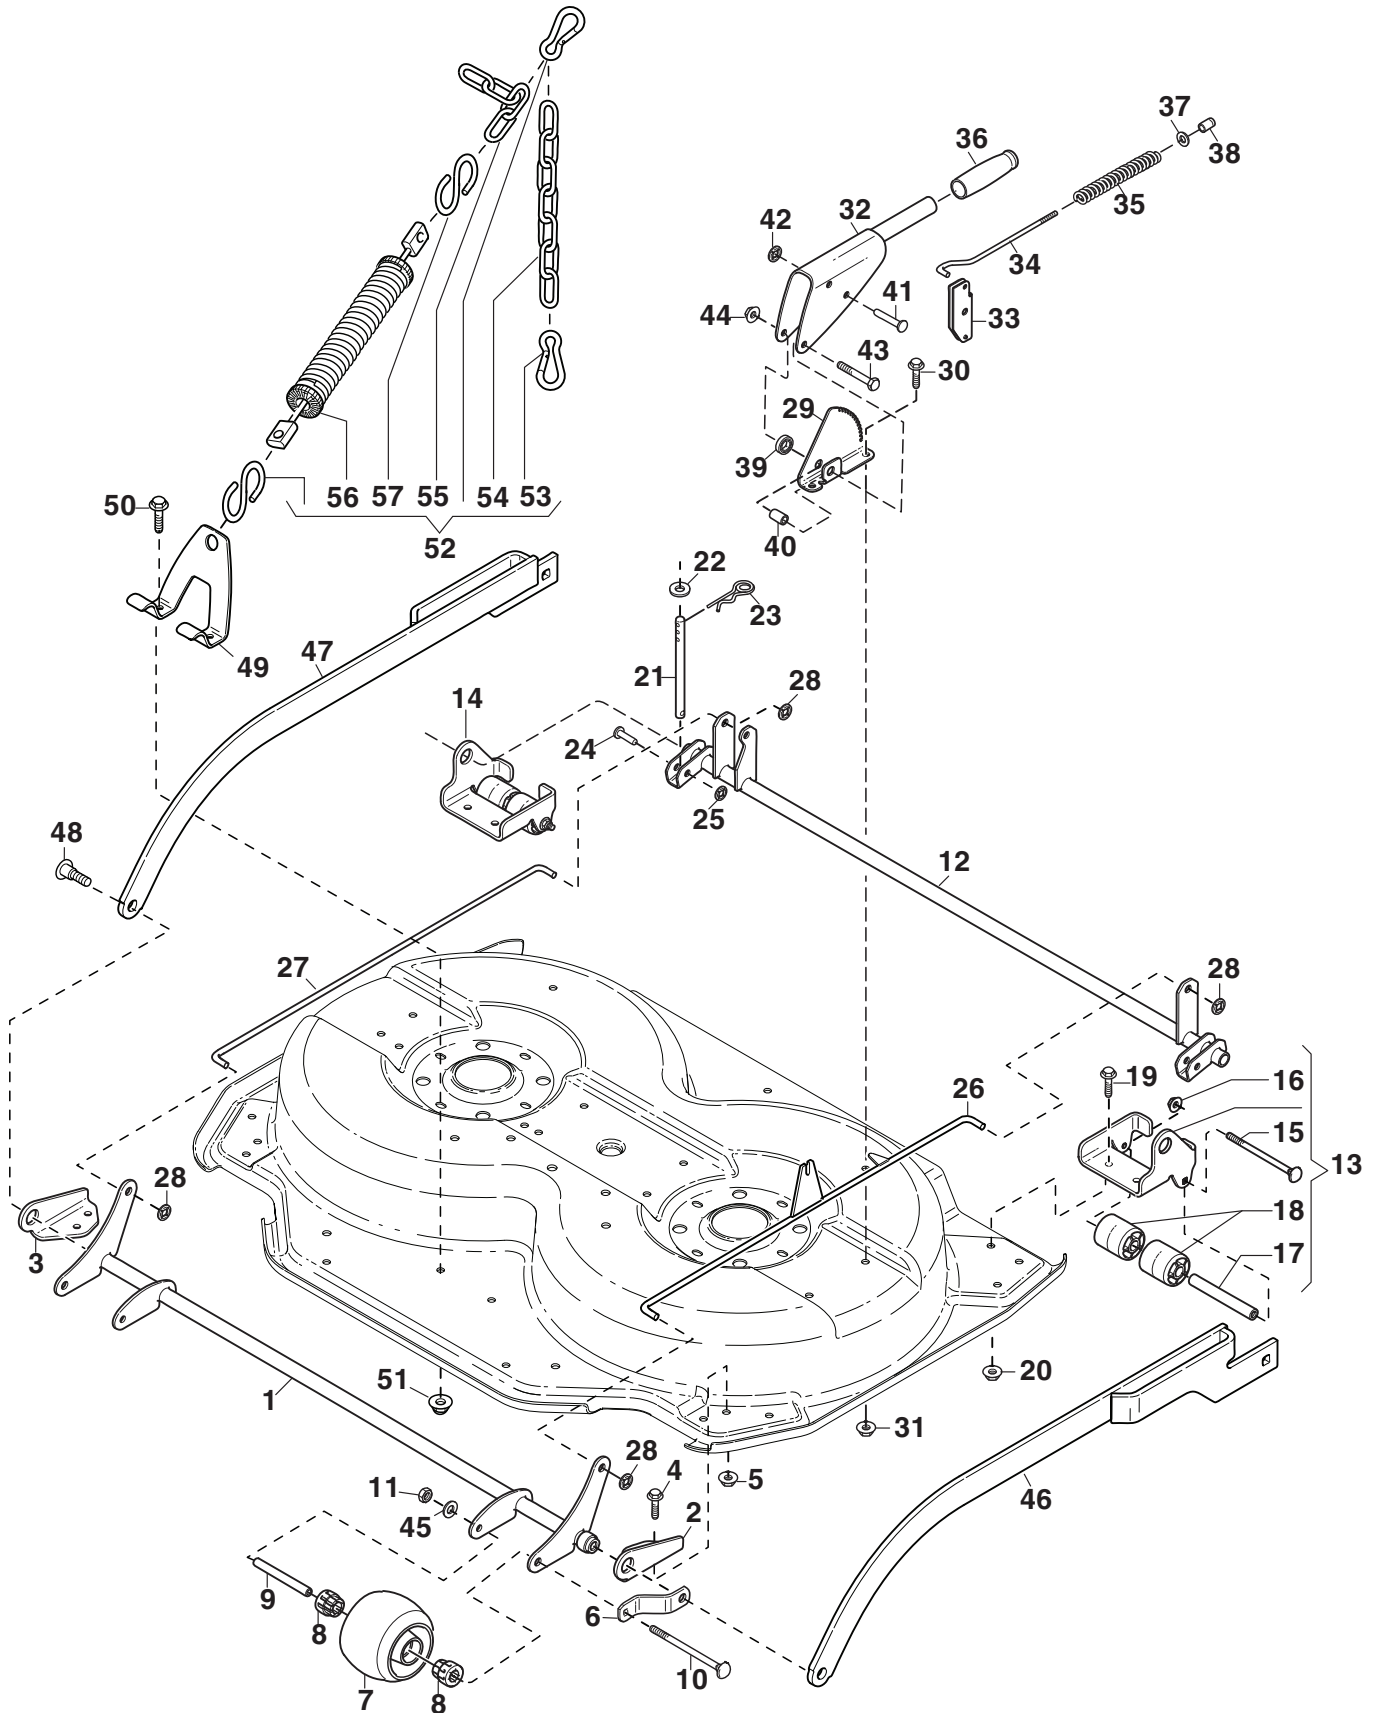

Utgåva Issue 1 - 2014		Reglage Controls			
Pos. Fig.	Antal Quantity	Art nr Part No	Benämning	Description	Anmärkning Notes
50	2	112800815/0	Skruv	Screw	
51	2	112154220/0	Mutter	Nut	
52	1	1134-6362-01	Lyftfjäder Kpl	Lift Spring Assy	Inkl. pos 31 - 35
53	2	1134-5528-01	Karbinhake	Snap Hook	
54	1	1134-6368-02	Kedja	Chain	7 links
55	1	1134-3638-01	Magnetkoppling	Electric Pto-Clutch	4 links
56	1	1134-6365-03	Fjäder	Spring	
57	2	1134-4623-01	Ess-Krok	S-Hook