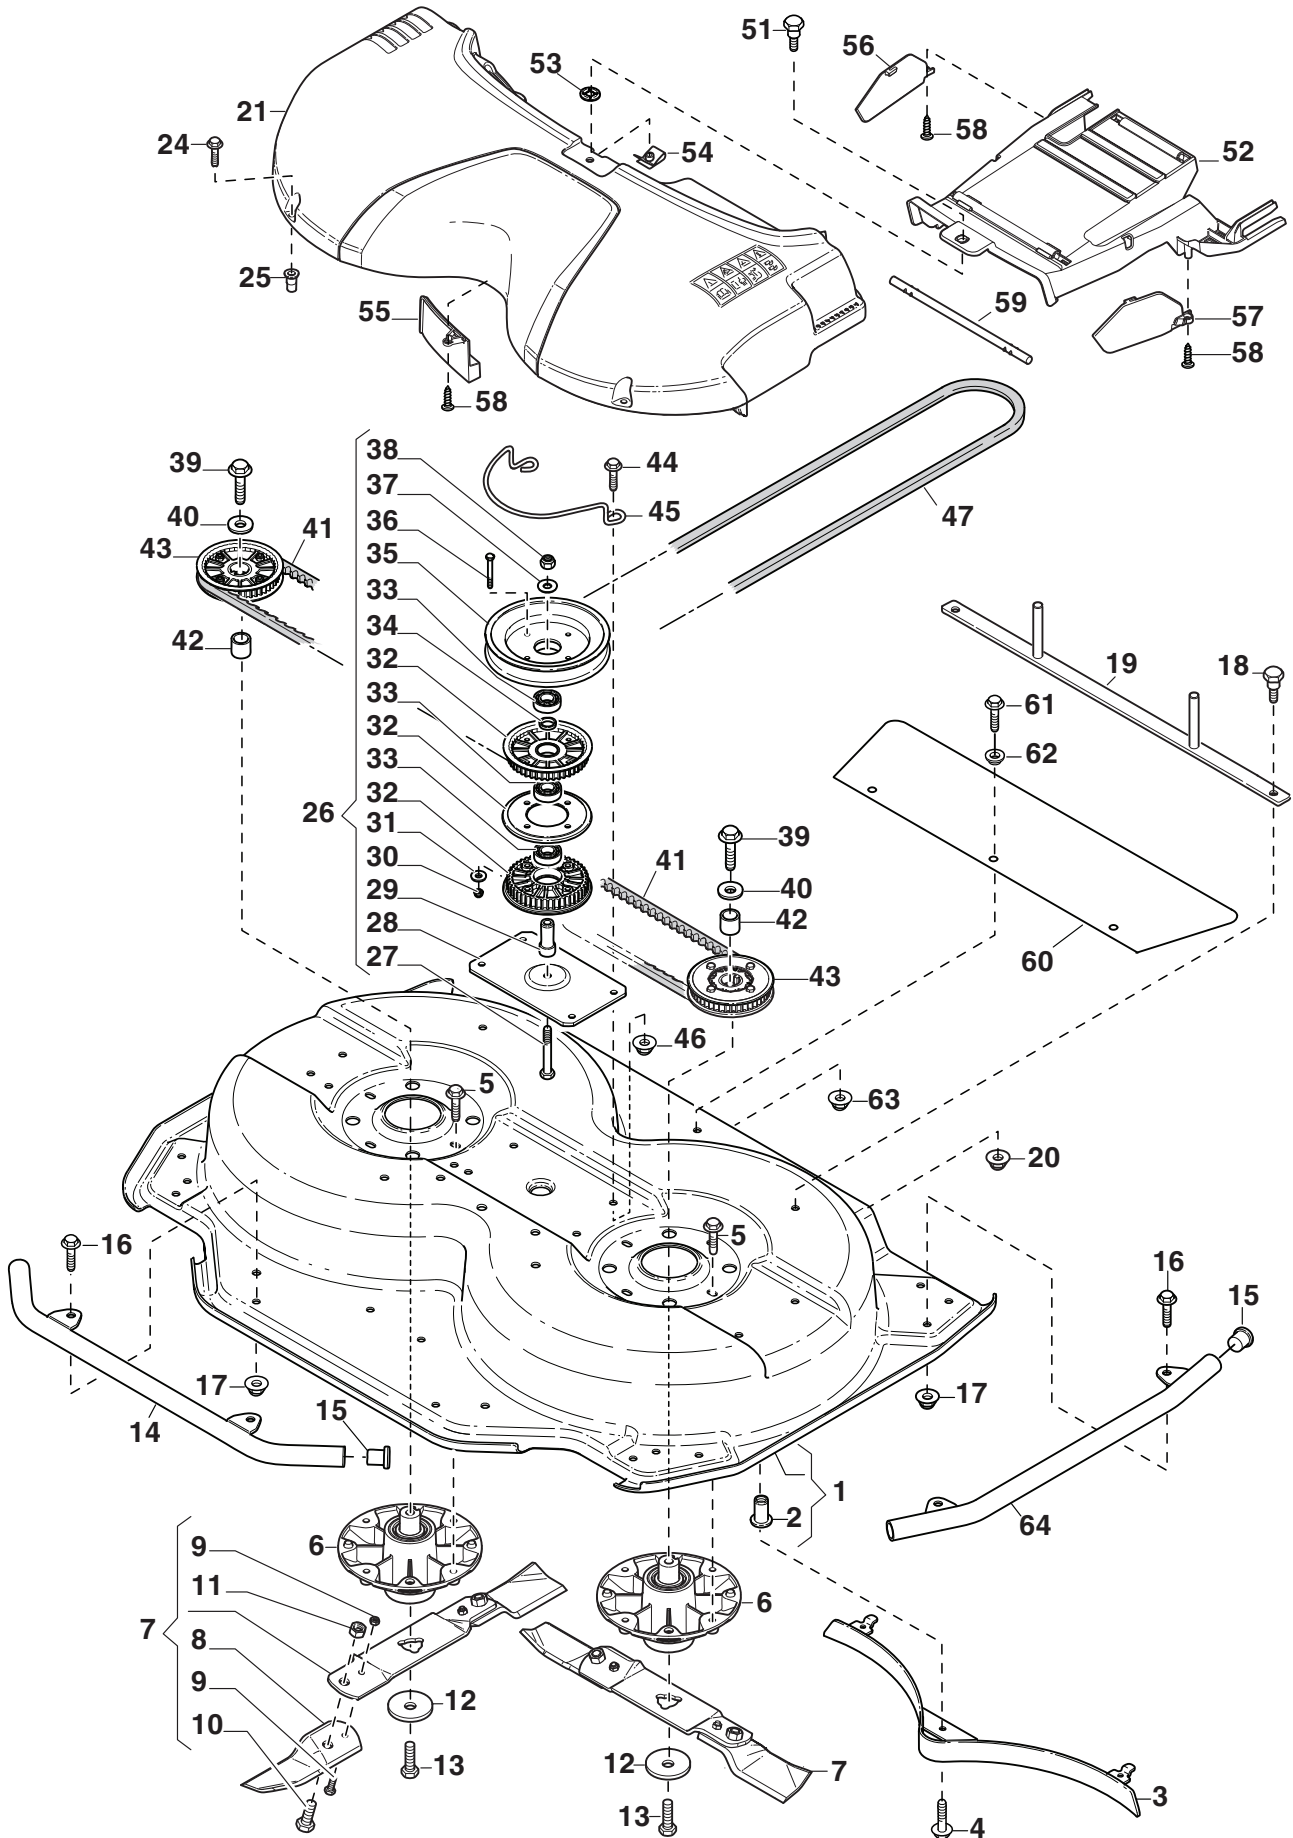

Utgåva Issue 1 - 2014		Transmission Knivar		Transmission and Blades	
Pos. Fig.	Antal Quantity	Art nr Part No	Benämning	Description	Anmärkning Notes
1	1	1134-6190-01	Kapa-Gul 95C (1-00)	Casing-Yellow 95C	
2	3	1134-5595-01	Blindnitmutter	Nut	
3	1	1134-6229-01	KombiPlugg 95C	Mulch Plug 95C	
4	1	9959-0820-16	Skruv	Screw	
5	8	9945-0825-16	Skruv	Screw	
6	2	1134-5831-01	Lagerbox Kpl	Bearing Box Assy	
7	1	1134-9117-01	Knivbalk Kpl (95C)	Blade Bar Assy (95C)	Sats 2 st/kit of 2
8	1	1134-9119-01	Knivsats Kpl	Blade Kit Assy	2 knivar/2 blade tips
9	1	1134-9054-01	Brytbultsats	Shear Bolt Kit	
10	2	1134-6311-01	Bult	Bolt	7/16" UNF
11	2	1134-6312-01	Mutter	Nut	7/16" UNF
12	2	1134-6211-01	Bricka	Washer	
13	2	112692395/1	Skruv	Screw	
14	1	1134-6208-01	Frontskydd-Gra (L02 7-14)	Front Guard Tube-Grey	
15	6	9403-0025-80	ÄndPlugg-Gra (lcp 25-21 G)	End Plug, Grey	
16	6	112800815/0	Skruv	Screw	
17	6	112154220/0	Mutter	Nut	
18	2	1134-0240-01	Ansattsskriv | Skruv	Shoulder screw | Screw	
19	1	1137-1082-01	Bygel	Bracket	
20	2	112154220/0	Mutter	Nut	
21	1	1134-6280-04	Transmkapa-gra	Transmission Cover-Grey	
24	2	9945-0825-16	Skruv	Screw	
25	2	1134-5595-01	Blindnitmutter	Nut	
26	1	1137-0116-01	Kuggremskiva Smst (P95C)	Toothed Pulley Assy (P95C)	Inkl. pos 31 - 42
27	1	9997-1070-12	Skruv	Screw	
28	1	1134-6209-01	Fäste	Bracket	
29	1	1134-6205-02	Tapp	Shaft	
30	4	9747-0631-02	Mutter | Lasmutter	Nut	
31	4	9699-0060-02	Bricka	Washer	
32	1	1134-9128-02	Kuggremskiva	Toothed Belt Pulley	
33	3	9549-0019-00	Kullager	Ball Bearing	
34	1	1134-3725-06	Distans	Spacer	H = 1.5 mm
35	1	1137-0013-01	Remskiva	Pulley	Ø = 154 mm
36	4	9997-0650-12	Skruv	Screw	
37	1	9699-0030-02	Bricka	Washer	
38	1	9731-1031-22	Mutter	Nut	
39	2	112692395/1	Skruv	Screw	
40	2	1134-5406-01	Bricka	Washer	
41	2	9585-0164-01	Kuggrem	Toothed Belt	
42	2	1134-5400-04	Distans	Spacer	
43	1	1134-9127-01	Kuggremskiva	Toothed Belt Pulley	Sats 2 st/kit of 2
44	4	9959-0820-16	Skruv	Screw	
45	1	1134-6431-01	Remstyrning	Belt Guide	
46	4	112154220/0	Mutter	Nut	
47	1	1134-9148-01	Kilrem	V-Belt	9585-0198-01 2WD
47	1	1134-9147-01	Kilrem	V-Belt	9585-0197-01 4WD
51	1	1134-0240-00	Skruv	Screw	
52	1	337600002/0	Remskydd	Belt cover	
53	1	9675-0016-02	Låsbricka starlock	Starlock