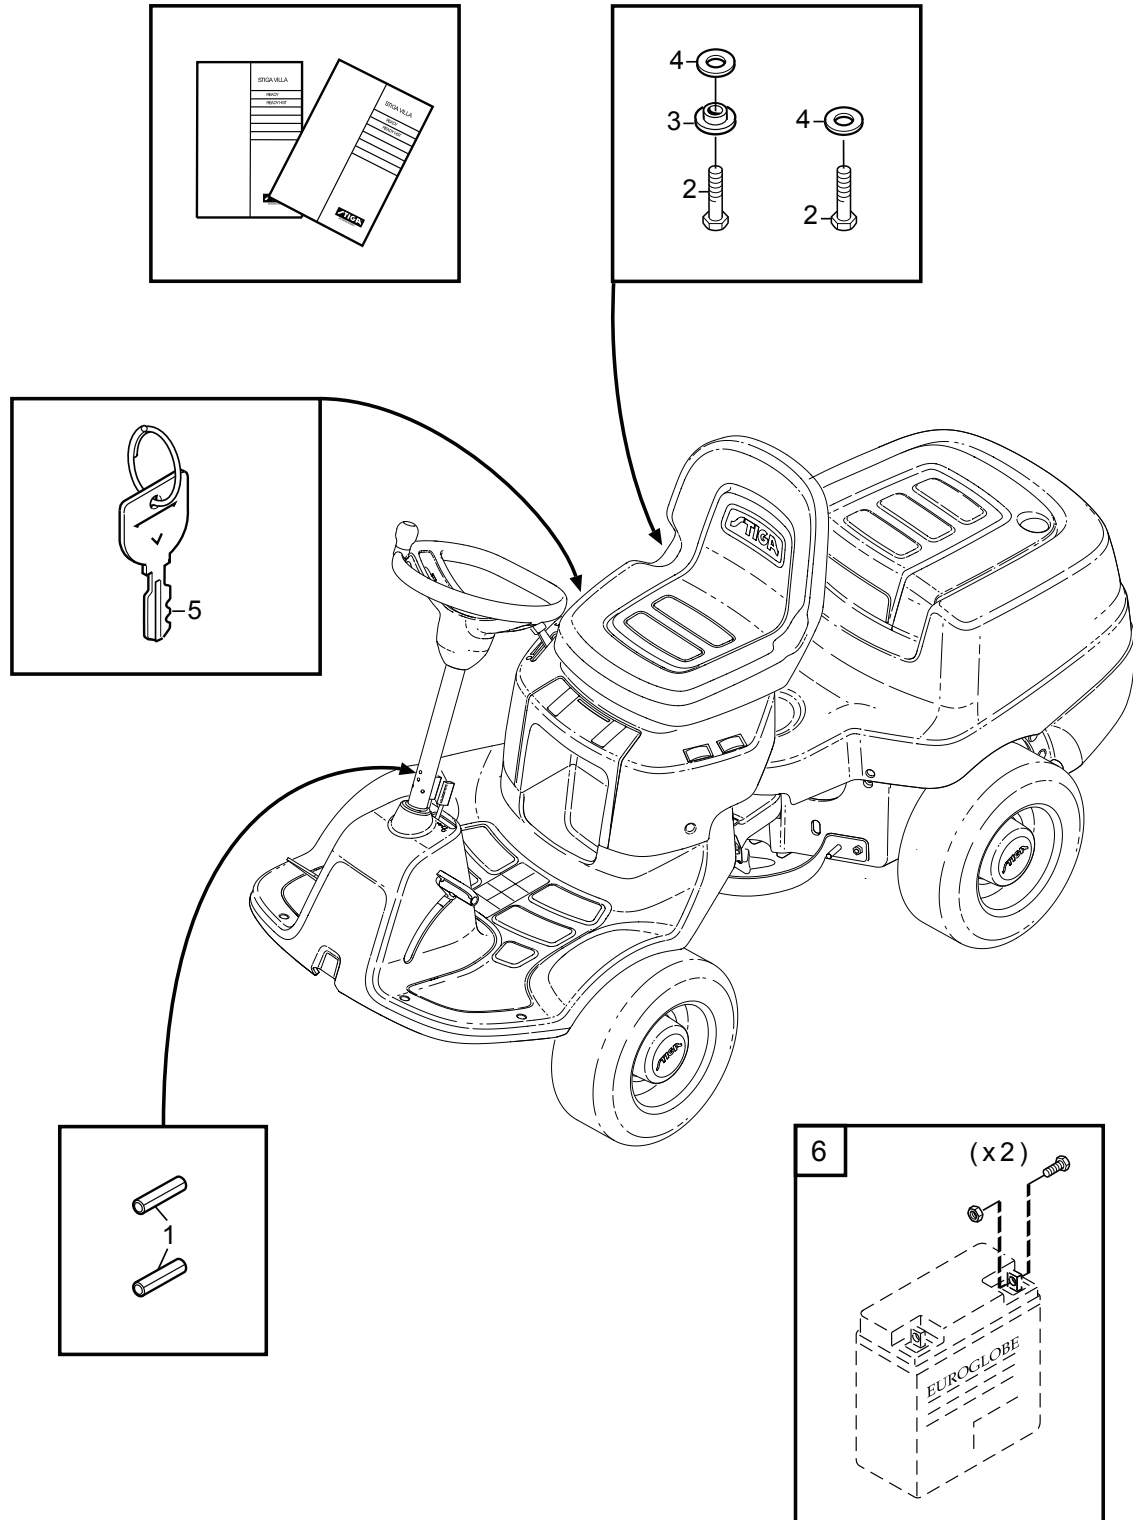

Utgåva Issue 22 - 2015		Monteringsdetaljer Assembly parts			
Pos. Fig.	Antal Q.ty	Art nr Part No	Benämning	Description	Anmärkning Notes
1	2	9595-0262-00	Spännstift	Locating Pin	
2	4	9959-0820-16	Skruv	Screw	
3	2	1134-4185-01	Ansatsbricka	Flange Washer	
4	4	9699-0056-02	Bricka	Washer	
5	2	1134-4734-01	Tändningsnyckel	Ignition Key	
6	1	1134-6113-01	Skruv	Screw