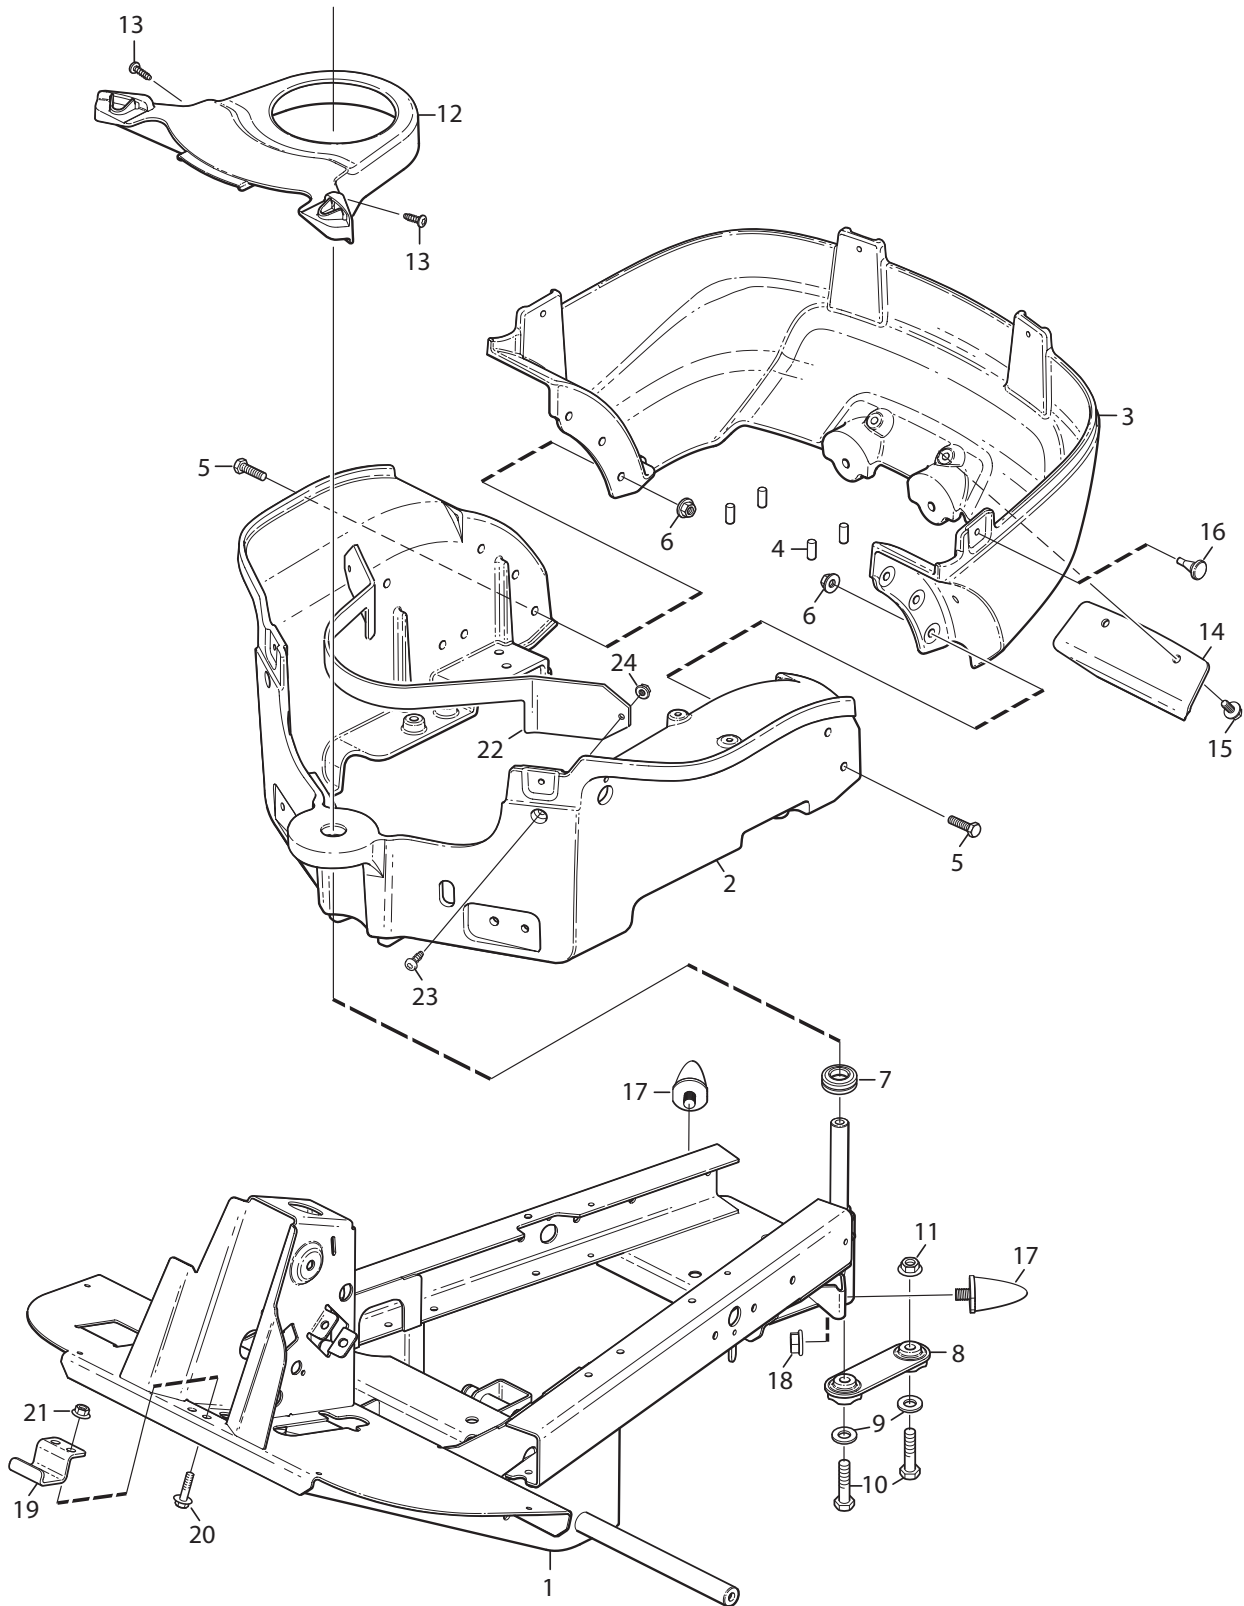

2876

Utgåva Issue 22 - 2015		Ram		Frame	
Pos. Fig.	Antal Q.ty	Art nr Part No	Benämning	Description	Anmärkning Notes
1	1	1137-0676-01	Ram	Frame	
2	1	1137-0869-01	Ram	Frame	
3	1	1137-0870-01	Ram	Frame	
4	4	9641-0001-01	Nit	Rivet	
5	4	9959-0825-16	Skruv	Screw	
6	4	9739-0831-22	Mutter	Nut	
7	1	9547-0008-01	Lager	Bearing	
8	1	1137-0963-01	Fäste	Support	
9	2	9699-0109-02	Bricka	Washer	
10	2	9997-1040-16	Skruv	Screw	
11	2	9739-1031-22	Mutter	Nut	
12	1	1137-0906-01	Remstyrning	Belt Guide	
13	2	9893-0616-16	Skruv	Screw	
14	1	1137-0893-01	Platta	Plate	
15	2	9959-0820-16	Skruv	Screw	
16	1	127275000/0	Gummiplugg	Grommet	
17	2	1137-0064-01	Dämpare	Rubber Cone	
18	2	9739-0831-22	Mutter	Nut	
19	1	1137-0916-01	Fäste	Bracket	
20	2	9959-0820-16	Skruv	Screw	
21	2	9739-0831-22	Mutter	Nut	
22	1	1137-0923-01	Skydd	Protection	
23	2	9893-0616-16	Skruv	Screw	
24	2	9739-0631-01