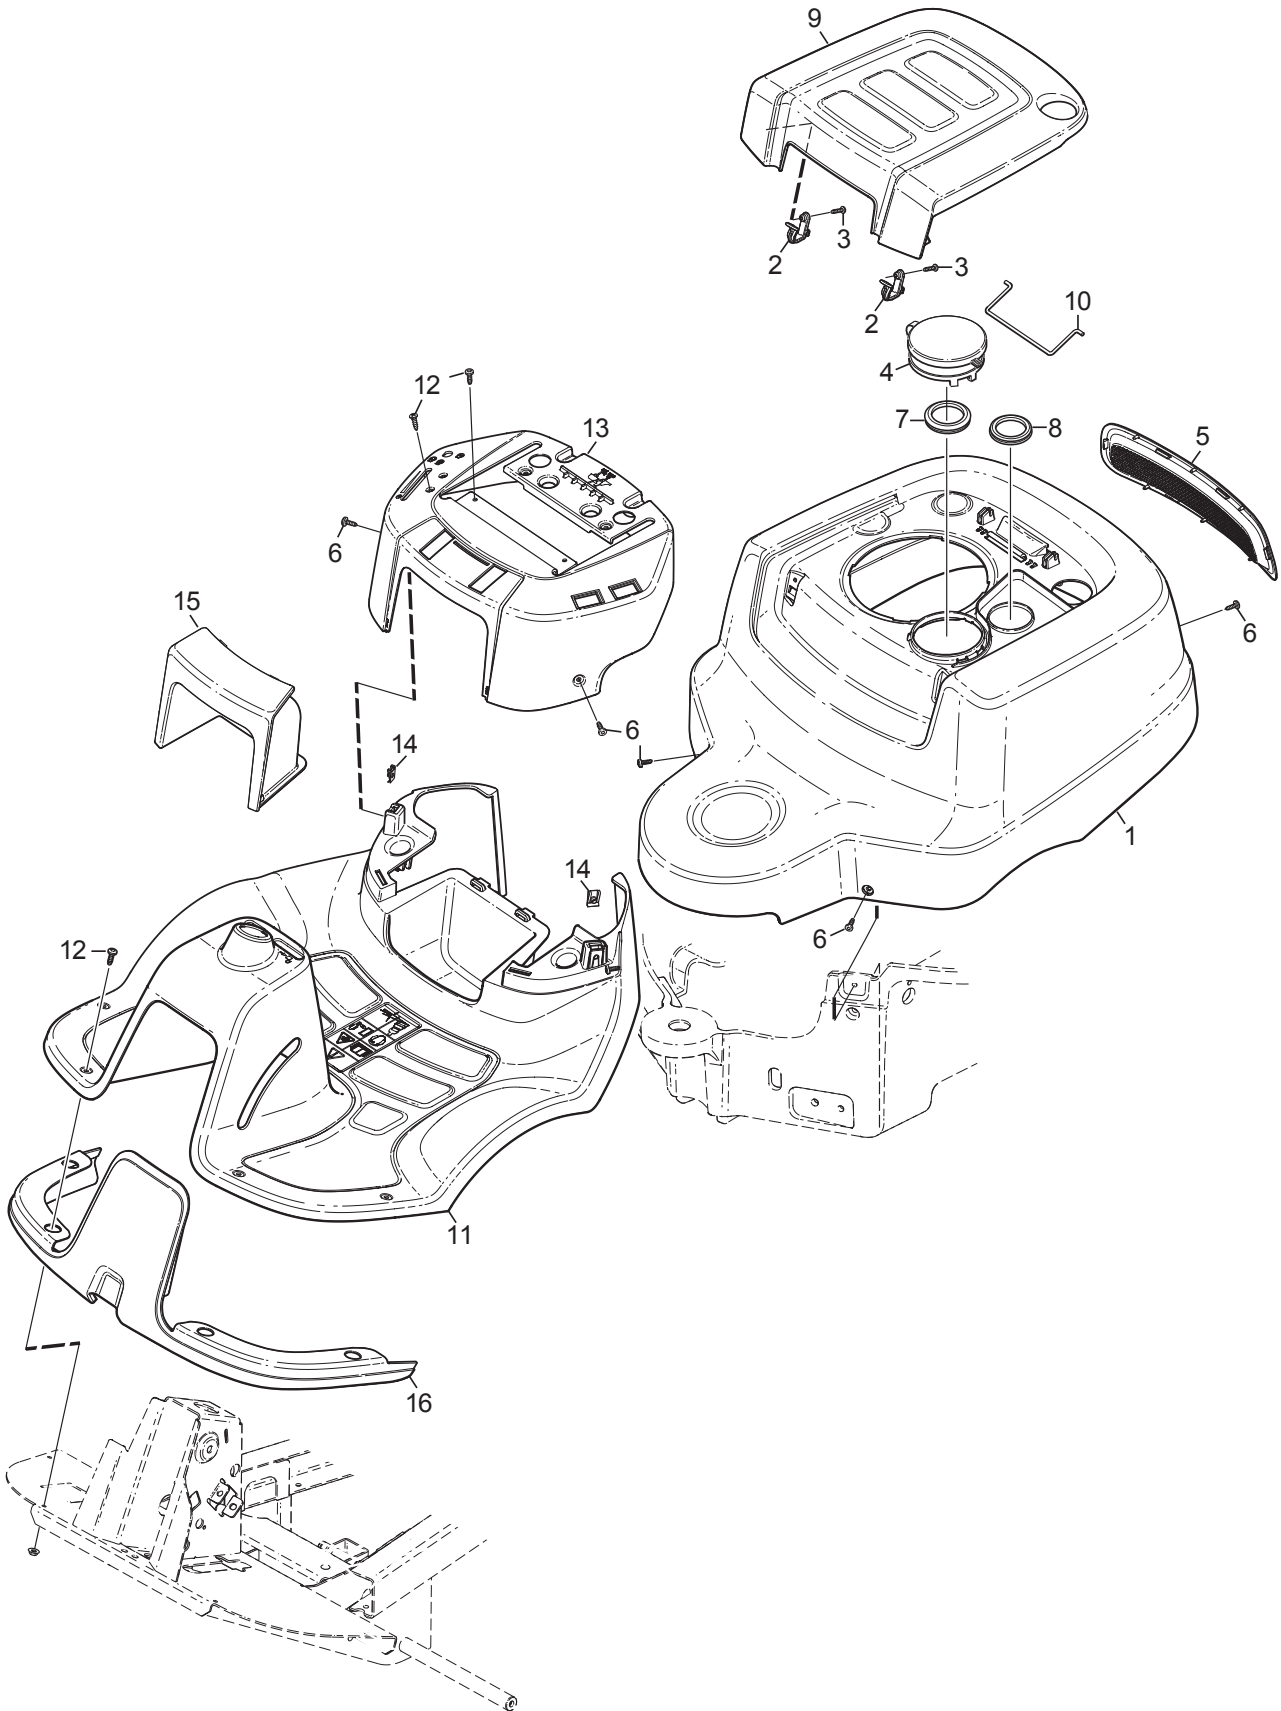

Reservdelskatalog Parts Catalogue

VILLA 320 HST STIGA

13-5711-51 - Season 2015

- Use GLOBAL GARDEN PRODUCT Genuine Spare Parts specified in the parts list for repair and/or replacement.
 - The contents described in the parts list may change due to improvement.
 - The drawings of the spare parts are only indicative and might not represent the part in question exactly.
 - The indications "right" - "left" - "front" - "rear" refer to the position of the operator when using the machine.
- When placing orders of parts for repair and/or replacement, make sure that the illustrated parts list is the one applying to the machine's year of manufacture, as shown on the identification plate attached to the machine.

www.stiga.com

Utgåva Issue 22 - 2015		Monteringsdetaljer Assembly parts			
Pos. Fig.	Antal Q.ty	Art nr Part No	Benämning	Description	Anmärkning Notes
1	2	9595-0262-00	Spännstift	Locating Pin	
2	4	9959-0820-16	Skruv	Screw	
3	2	1134-4185-01	Ansatsbricka	Flange Washer	
4	4	9699-0056-02	Bricka	Washer	
5	2	1134-4734-01	Tändningsnyckel	Ignition Key	
6	1	1134-6113-01	Skruv	Screw	