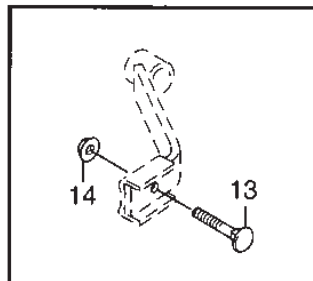

Reservdelskatalog Parts Catalogue

VILLA 12

13-2725-15 - Season 2014

- Use GLOBAL GARDEN PRODUCT Genuine Spare Parts specified in the parts list for repair and/or replacement.
 - The contents described in the parts list may change due to improvement.
 - The drawings of the spare parts are only indicative and might not represent the part in question exactly.
 - The indications "right" - "left" - "front" - "rear" refer to the position of the operator when using the machine.
- When placing orders of parts for repair and/or replacement, make sure that the illustrated parts list is the one applying to the machine's year of manufacture, as shown on the identification plate attached to the machine.

www.stiga.com

Utgåva Issue 43 - 2014		Monteringsdetaljer Assembly parts			
Pos. Fig.	Antal Quantity	Art nr Part No	Benämning	Description	Anmärkning Notes
1	1	9595-0262-00	Spännstift	Locating Pin	
2	1	9699-0114-02	Bricka	Washer	1.0 mm
2	1	9699-0103-02	Bricka	Washer	0.5 mm
3	2	1134-4185-01	Ansatsbricka	Flange Washer	
5	4	9699-0056-02	Bricka	Washer	
6	2	1134-4481-01	Vingmutter	Wing Nut	
7	1	1134-4627-01	Dragkrok	Tow Bar	
8	2	9959-0820-16	Skruv	Screw	
9	4	9997-0820-16	Skruv	Screw	
10	1	1134-4734-01	Tändningsnyckel	Ignition Key	
10	1	1134-6125-01	Tändningsnyckel	Ignition Key	
11	1	1134-5245-01	Batterirem	Battery Strap	
12	1	1134-6113-01	Skruv	Screw	
13	2	9898-1035-16	Skruv	Screw	
14	2	9739-1031-22	Mutter	Nut	
21	1	8211-0036-90	Bruksanvisning	Owner's Manual	13-2725
21	1	8211-0011-90	Bruksanvisning	Owner's Manual	13-2718, 13-2719
21	1	8211-0011-80	Bruksanvisning	Owner's Manual	
21	1	8211-0012-80	Bruksanvisning	Owner's Manual	
21	1	8211-0603-80	Monteringsanvisning	Assy Instructions	
21	1	8211-0603-90	Monteringsanvisning	Assy Instruction	
21	1	8211-0701-80	Säkerhetsföreskrifter	Safety Regulations	
21	1	8211-0701-91	Säkerhetsföreskrifter	Safety Regulations	
21	1	8211-0950-80	Garantikort	Warranty Card	
21	1	8211-0960-90	Garantikort	Warranty Card	