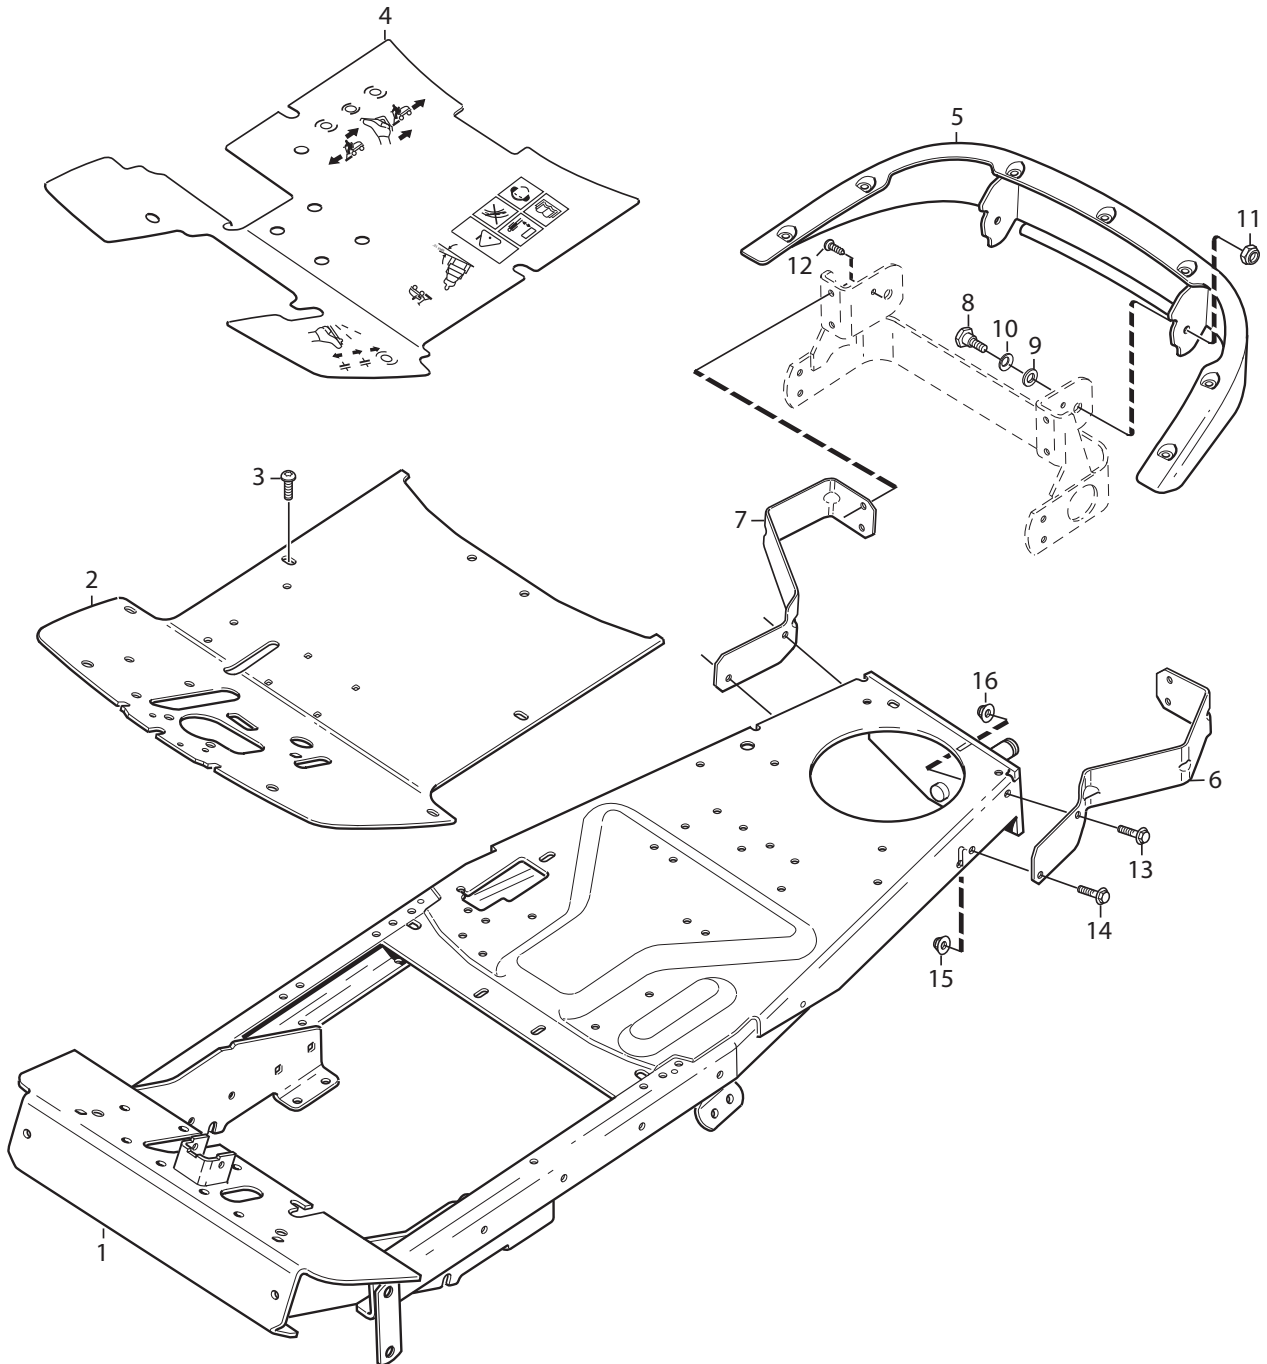

Utgåva Issue 43 - 2014		Ram Frame			
Pos. Fig.	Antal Quantity	Art nr Part No	Benämning	Description	Anmärkning Notes
1	1	1134-6635-01	Ram Kpl (5-01)	Frame	
2	1	1134-5293-02	Durk	Floor Plate	Black line
2	1	1134-5293-01	Durk (Grå) 7-14	Floor Plate (Grey)	
3	2	9893-0616-16	Relä | Skruv	Relay | Screw	
4	1	1134-5338-02	Durkmatta	Floor Mat	
4	1	1134-5338-03	Durkmatta-Manuell	Floor Mat-Manual	
5	1	1134-5453-03	Stötfångare-bakre	Rear Bumper (Grey)	Grey
5	1	1134-5453-01	Stötfångare-bakre	Rear Bumper (Black)	Black line
6	1	1134-6630-01	Stag-Vä (5-01)	Attachment-Lh	
7	1	1134-6630-02	Stag-Hö (5-01)	Attachment-Rh	
8	2	1134-0240-00	Skruv	Screw	
9	2	1134-4242-01	Distansbricka	Washer	
10	2	9694-0001-00	Bricka	Washer	
11	2	9747-0831-02	Mutter | Låsmutter	Nut	
12	2	9943-0516-16	Skruv	Screw	
13	2	9959-0820-16	Skruv	Screw	L = 20 mm
14	2	9959-0825-16	Skruv	Screw	L = 25 mm
15	1	9739-0831-22	Mutter	Nut	
16	3	9739-0831-22	Mutter	Nut