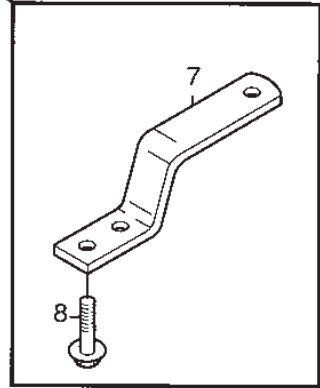

Reservdelskatalog Parts Catalogue

VILLA 12

13-2725-15 - Season 2014

- Use GLOBAL GARDEN PRODUCT Genuine Spare Parts specified in the parts list for repair and/or replacement.
 - The contents described in the parts list may change due to improvement.
 - The drawings of the spare parts are only indicative and might not represent the part in question exactly.
 - The indications "right" - "left" - "front" - "rear" refer to the position of the operator when using the machine.
- When placing orders of parts for repair and/or replacement, make sure that the illustrated parts list is the one applying to the machine's year of manufacture, as shown on the identification plate attached to the machine.

www.stiga.com

Utgåva Issue 43 - 2014		Monteringsdetaljer Assembly parts			
Pos. Fig.	Antal Quantity	Art nr Part No	Benämning	Description	Anmärkning Notes
1	1	9595-0262-00	Spännstift	Locating Pin	
2	1	9699-0114-02	Bricka	Washer	1.0 mm
2	1	9699-0103-02	Bricka	Washer	0.5 mm
3	2	1134-4185-01	Ansatsbricka	Flange Washer	
5	4	9699-0056-02	Bricka	Washer	
6	2	1134-4481-01	Vingmutter	Wing Nut	
7	1	1134-4627-01	Dragkrok	Tow Bar	
8	2	9959-0820-16	Skruv	Screw	
9	4	9997-0820-16	Skruv	Screw	
10	1	1134-4734-01	Tändningsnyckel	Ignition Key	
10	1	1134-6125-01	Tändningsnyckel	Ignition Key	
11	1	1134-5245-01	Batterirem	Battery Strap	
12	1	1134-6113-01	Skruv	Screw	
13	2	9898-1035-16	Skruv	Screw	
14	2	9739-1031-22	Mutter	Nut	
21	1	8211-0036-90	Bruksanvisning	Owner's Manual	13-2725
21	1	8211-0011-90	Bruksanvisning	Owner's Manual	13-2718, 13-2719
21	1	8211-0011-80	Bruksanvisning	Owner's Manual	
21	1	8211-0012-80	Bruksanvisning	Owner's Manual	
21	1	8211-0603-80	Monteringsanvisning	Assy Instructions	
21	1	8211-0603-90	Monteringsanvisning	Assy Instruction	
21	1	8211-0701-80	Säkerhetsföreskrifter	Safety Regulations	
21	1	8211-0701-91	Säkerhetsföreskrifter	Safety Regulations	
21	1	8211-0950-80	Garantikort	Warranty Card	
21	1	8211-0960-90	Garantikort	Warranty Card	