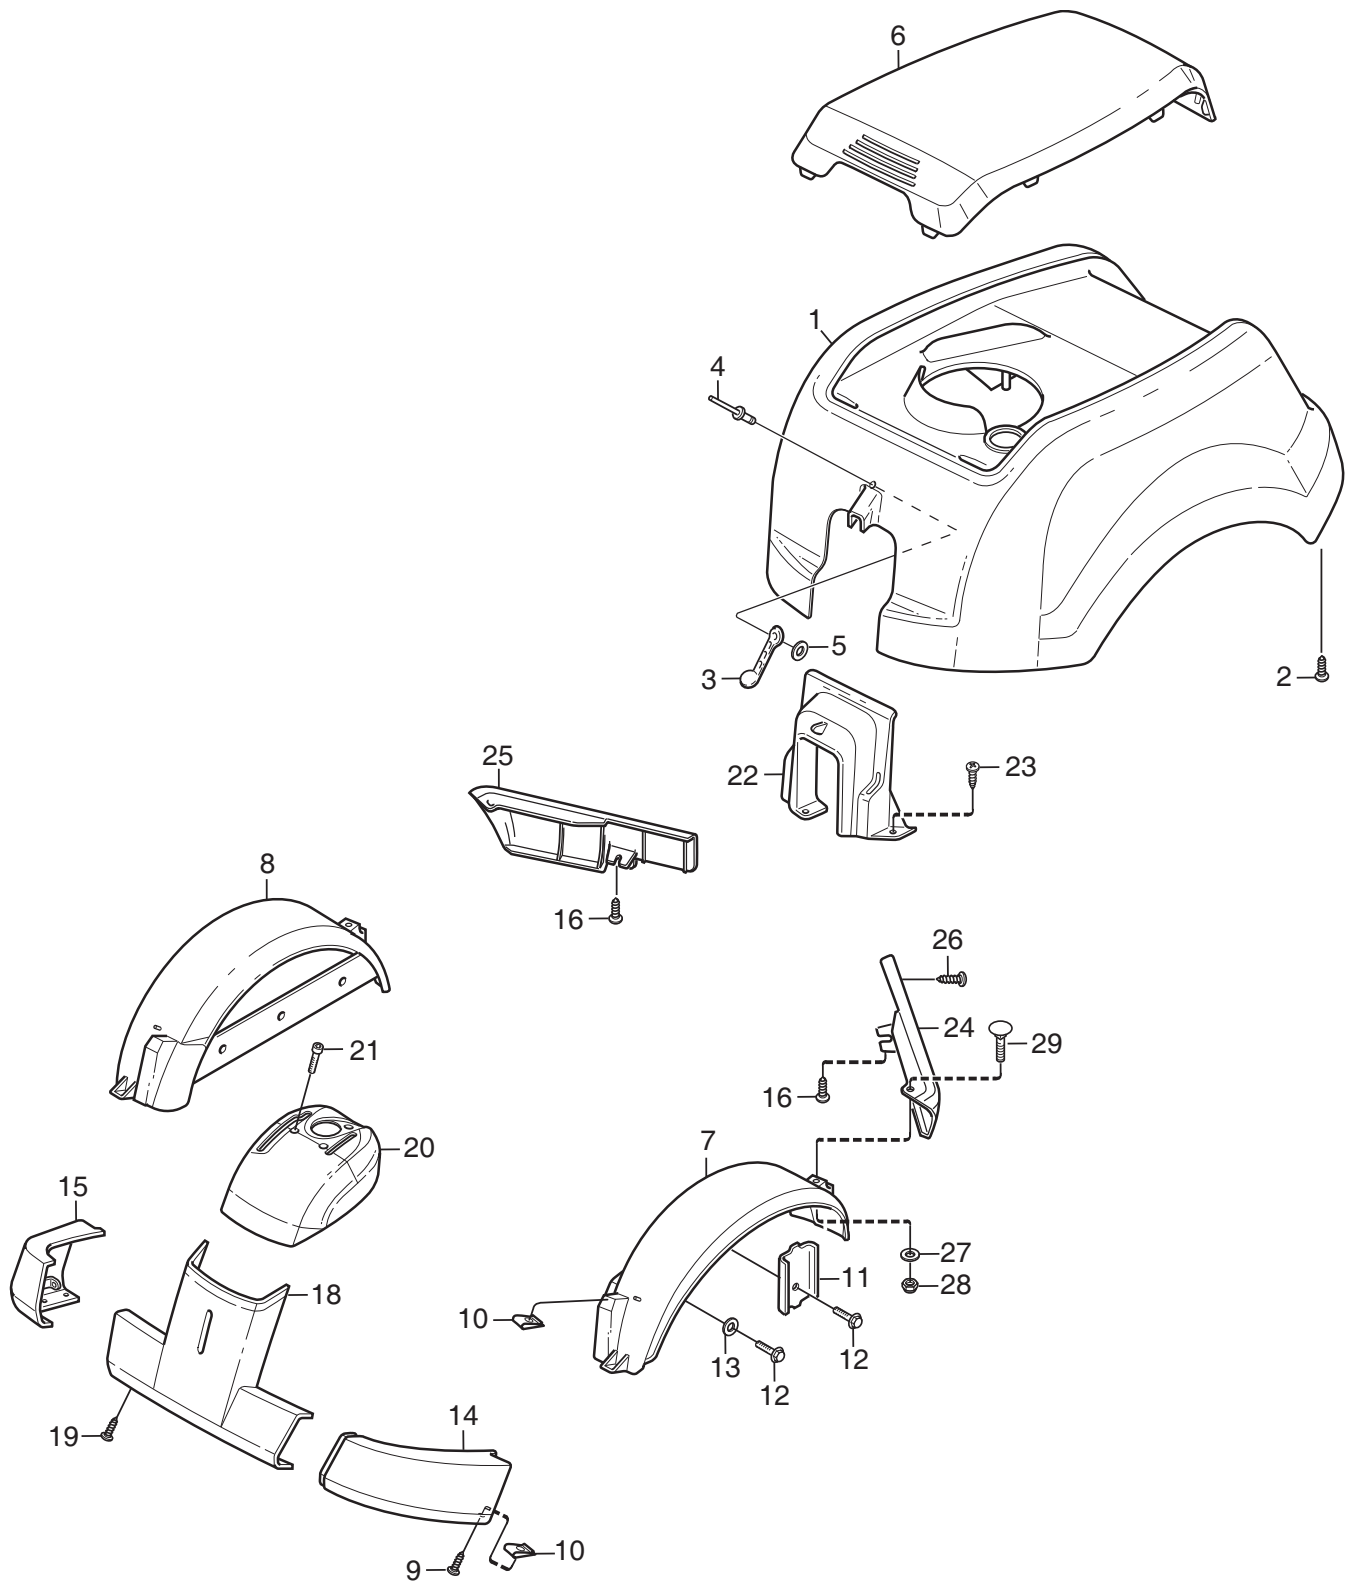

www.stiga.com

Illustrated Parts List

for model:

Park Compact 2 WD

- Use GLOBAL GARDEN PRODUCT genuine spare parts specified in the parts list for repair and/or replacement.
- Then contents described in the parts list may change due to improvement.
- The drawings of the spare part are only indicative and might not represent the part in question exactly.
- The indications "right" - "left" - "front" - "rear" refer to the position of the operator when using the machine.
- When placing orders of parts for repair and/or replacement, make sure that the illustrated parts list is the one applying to the machine's year of manufacture, as shown on the identification plate attached to the machine.

THIS INFORMATION IS NOT INTENDED FOR SALE OR RESALE, AND THIS NOTICE MUST REMAIN ON ALL COPIES.

www.ggp-group.com

Utgåva Issue 2014-11		Bildnr Picture No 1638D		PARK 2WD MONTERINGSDETALJER		PARK 2WD ASSEMBLY PARTS		Sida Page 2	
Pos. Fig.	Antal/Quantity				Art nr Part No	Benämning	Description	Sats Kit	Anmärkning Notes
	6102	6103	6100						
2	1				1134-6113-01	Batteriskruvar	Battery screws		
4	2				9595-0262-00	Spännstift.....	Locating pin		
5A	1				9699-0103-02	Shims	Flat washer		0.5 mm
5B	1				9699-0114-02	Shims	Flat washer		1.0 mm
6	2				1134-4185-01	Ansatsbricka	Flange washer		
7	2				9959-0820-16	Skruv.....	Screw.....		
8	2				1134-4481-01	Vingmutter	Wing nut.....		
9	4				9699-0056-02	Planbricka.....	Flat washer		
10	2				1134-4734-01	Tändningsnyckel.....	Ignition key		
12	2				9997-0820-16	Skruv.....	Screw.....		
13	1				1134-5512-01	Dragplåt	Towing plate.....		
14	2				9959-0820-16	Skruv.....	Screw.....		
15	2				9739-0831-22	Mutter	Nut.....		
18	2				9898-1035-16	Skruv.....	Screw.....		
19	2				9739-1031-22	Mutter	Nut.....		
31	1					Bruksanvisning.....	Owners manual		As PDF