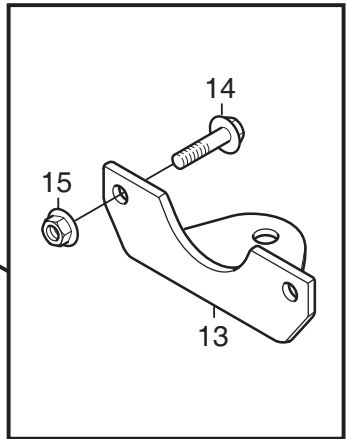

www.stiga.com

Illustrated Parts List

for model:

Park Compact 2 WD

- Use GLOBAL GARDEN PRODUCT genuine spare parts specified in the parts list for repair and/or replacement.
- Then contents described in the parts list may change due to improvement.
- The drawings of the spare part are only indicative and might not represent the part in question exactly.
- The indications "right" - "left" - "front" - "rear" refer to the position of the operator when using the machine.
- When placing orders of parts for repair and/or replacement, make sure that the illustrated parts list is the one applying to the machine's year of manufacture, as shown on the identification plate attached to the machine.

THIS INFORMATION IS NOT INTENDED FOR SALE OR RESALE, AND THIS NOTICE MUST REMAIN ON ALL COPIES.

www.ggp-group.com

Utgåva Issue 2014-11		Bildnr Picture No 1638D		PARK 2WD MONTERINGSDETALJER		PARK 2WD ASSEMBLY PARTS		Sida Page 2	
Pos. Fig.	Antal/Quantity				Art nr Part No	Benämning	Description	Sats Kit	Anmärkning Notes
	6102	6103	6100						
2	1				1134-6113-01	Batteriskruvar	Battery screws		
4	2				9595-0262-00	Spännstift.....	Locating pin		
5A	1				9699-0103-02	Shims	Flat washer		0.5 mm
5B	1				9699-0114-02	Shims	Flat washer		1.0 mm
6	2				1134-4185-01	Ansatsbricka	Flange washer		
7	2				9959-0820-16	Skruv.....	Screw.....		
8	2				1134-4481-01	Vingmutter	Wing nut.....		
9	4				9699-0056-02	Planbricka.....	Flat washer		
10	2				1134-4734-01	Tändningsnyckel.....	Ignition key		
12	2				9997-0820-16	Skruv.....	Screw.....		
13	1				1134-5512-01	Dragplåt	Towing plate.....		
14	2				9959-0820-16	Skruv.....	Screw.....		
15	2				9739-0831-22	Mutter	Nut.....		
18	2				9898-1035-16	Skruv.....	Screw.....		
19	2				9739-1031-22	Mutter	Nut.....		
31	1					Bruksanvisning.....	Owners manual		As PDF