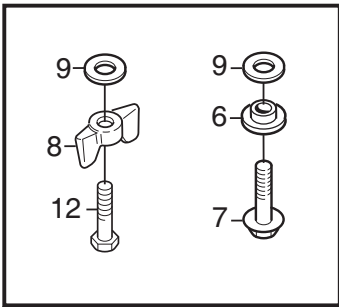

www.stiga.com

Illustrated Parts List

for model:

Park Compact 2 WD

- Use GLOBAL GARDEN PRODUCT genuine spare parts specified in the parts list for repair and/or replacement.
- Then contents described in the parts list may change due to improvement.
- The drawings of the spare part are only indicative and might not represent the part in question exactly.
- The indications "right" - "left" - "front" - "rear" refer to the position of the operator when using the machine.
- When placing orders of parts for repair and/or replacement, make sure that the illustrated parts list is the one applying to the machine's year of manufacture, as shown on the identification plate attached to the machine.

THIS INFORMATION IS NOT INTENDED FOR SALE OR RESALE, AND THIS NOTICE MUST REMAIN ON ALL COPIES.

www.ggp-group.com

Utgåva Issue 2014-11		Bildnr Picture No 1638D		PARK 2WD MONTERINGSDETALJER		PARK 2WD ASSEMBLY PARTS		Sida Page 2	
Pos. Fig.	Antal/Quantity				Art nr Part No	Benämning	Description	Sats Kit	Anmärkning Notes
	6102	6103	6100						
2	1				1134-6113-01	Batteriskruvar	Battery screws		
4	2				9595-0262-00	Spännstift.....	Locating pin		
5A	1				9699-0103-02	Shims	Flat washer		0.5 mm
5B	1				9699-0114-02	Shims	Flat washer		1.0 mm
6	2				1134-4185-01	Ansatsbricka	Flange washer		
7	2				9959-0820-16	Skruv.....	Screw.....		
8	2				1134-4481-01	Vingmutter	Wing nut.....		
9	4				9699-0056-02	Planbricka.....	Flat washer		
10	2				1134-4734-01	Tändningsnyckel.....	Ignition key		
12	2				9997-0820-16	Skruv.....	Screw.....		
13	1				1134-5512-01	Dragplåt	Towing plate.....		
14	2				9959-0820-16	Skruv.....	Screw.....		
15	2				9739-0831-22	Mutter	Nut.....		
18	2				9898-1035-16	Skruv.....	Screw.....		
19	2				9739-1031-22	Mutter	Nut.....		
31	1					Bruksanvisning.....	Owners manual		As PDF