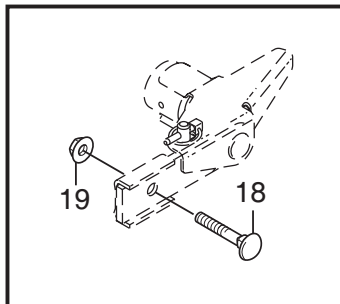

www.stiga.com

Illustrated Parts List

for model:

Park Compact 2 WD

- Use GLOBAL GARDEN PRODUCT genuine spare parts specified in the parts list for repair and/or replacement.
- Then contents described in the parts list may change due to improvement.
- The drawings of the spare part are only indicative and might not represent the part in question exactly.
- The indications "right" - "left" - "front" - "rear" refer to the position of the operator when using the machine.
- When placing orders of parts for repair and/or replacement, make sure that the illustrated parts list is the one applying to the machine's year of manufacture, as shown on the identification plate attached to the machine.

THIS INFORMATION IS NOT INTENDED FOR SALE OR RESALE, AND THIS NOTICE MUST REMAIN ON ALL COPIES.

www.ggp-group.com

Utgåva Issue 2014-11		Bildnr Picture No 1638D		PARK 2WD MONTERINGSDETALJER		PARK 2WD ASSEMBLY PARTS		Sida Page 2	
Pos. Fig.	Antal/Quantity				Art nr Part No	Benämning	Description	Sats Kit	Anmärkning Notes
	6102	6103	6100						
2	1				1134-6113-01	Batteriskruvar	Battery screws		
4	2				9595-0262-00	Spännstift.....	Locating pin		
5A	1				9699-0103-02	Shims	Flat washer		0.5 mm
5B	1				9699-0114-02	Shims	Flat washer		1.0 mm
6	2				1134-4185-01	Ansatsbricka	Flange washer		
7	2				9959-0820-16	Skruv.....	Screw.....		
8	2				1134-4481-01	Vingmutter	Wing nut.....		
9	4				9699-0056-02	Planbricka.....	Flat washer		
10	2				1134-4734-01	Tändningsnyckel.....	Ignition key		
12	2				9997-0820-16	Skruv.....	Screw.....		
13	1				1134-5512-01	Dragplåt	Towing plate.....		
14	2				9959-0820-16	Skruv.....	Screw.....		
15	2				9739-0831-22	Mutter	Nut.....		
18	2				9898-1035-16	Skruv.....	Screw.....		
19	2				9739-1031-22	Mutter	Nut.....		
31	1					Bruksanvisning.....	Owners manual		As PDF