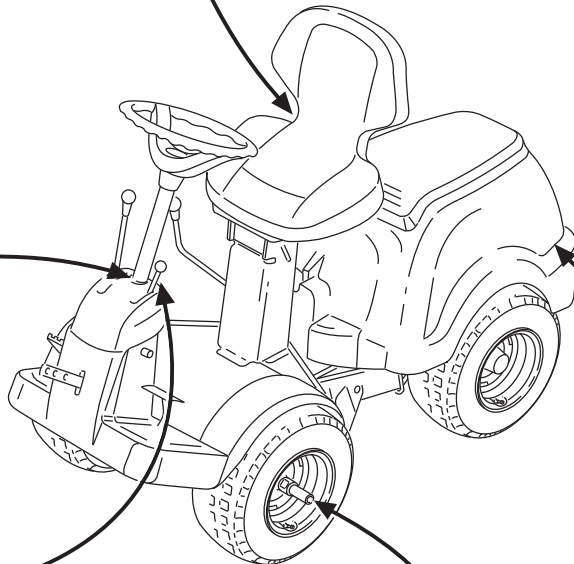

Utgåva Issue 2014-11		Bildnr Picture No 1638D		PARK 2WD MONTERINGSDETALJER		PARK 2WD ASSEMBLY PARTS		Sida Page 2	
Pos. Fig.	Antal/Quantity				Art nr Part No	Benämning	Description	Sats Kit	Anmärkning Notes
	6102	6103	6100						
2	1				1134-6113-01	Batteriskruvar	Battery screws		
4	2				9595-0262-00	Spännstift.....	Locating pin		
5A	1				9699-0103-02	Shims	Flat washer		0.5 mm
5B	1				9699-0114-02	Shims	Flat washer		1.0 mm
6	2				1134-4185-01	Ansatsbricka	Flange washer		
7	2				9959-0820-16	Skruv.....	Screw.....		
8	2				1134-4481-01	Vingmutter	Wing nut.....		
9	4				9699-0056-02	Planbricka.....	Flat washer		
10	2				1134-4734-01	Tändningsnyckel.....	Ignition key		
12	2				9997-0820-16	Skruv.....	Screw.....		
13	1				1134-5512-01	Dragplåt	Towing plate.....		
14	2				9959-0820-16	Skruv.....	Screw.....		
15	2				9739-0831-22	Mutter	Nut.....		
18	2				9898-1035-16	Skruv.....	Screw.....		
19	2				9739-1031-22	Mutter	Nut.....		
31	1					Bruksanvisning.....	Owners manual		As PDF