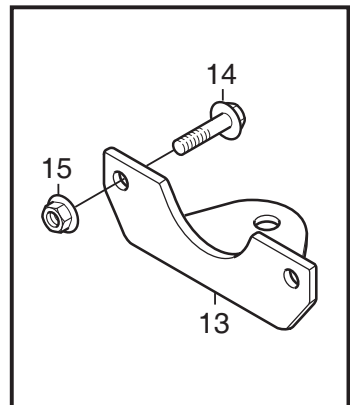

www.stiga.com

Illustrated Parts List

for model:

Park CH 4 WD

- Use GLOBAL GARDEN PRODUCT genuine spare parts specified in the parts list for repair and/or replacement.
- Then contents described in the parts list may change due to improvement.
- The drawings of the spare part are only indicative and might not represent the part in question exactly.
- The indications "right" - "left" - "front" - "rear" refer to the position of the operator when using the machine.
- When placing orders of parts for repair and/or replacement, make sure that the illustrated parts list is the one applying to the machine's year of manufacture, as shown on the identification plate attached to the machine.

THIS INFORMATION IS NOT INTENDED FOR SALE OR RESALE, AND THIS NOTICE MUST REMAIN ON ALL COPIES.

www.ggp-group.com

Utgåva Issue 2014-11		Bildnr Picture No 2014E		PARK 4WD MONTERINGSDETALJER		PARK 4WD ASSEMBLY PARTS		Sida Page 2	
Pos. Fig.	Antal/Quantity				Art nr Part No	Benämning	Description	Sats Kit	Anmärkning Notes
	6381	6373	6317						
4	2				9595-0262-00	Spännstift.....	Locating pin		
5A	1				9699-0103-02	Shims	Flat washer		0.5 mm
5B	1				9699-0114-02	Shims	Flat washer		1.0 mm
10	2				1134-4734-01	Tändningsnyckel.....	Ignition key		
13	1				1134-5512-01	Dragplåt	Towing plate.....		
14	2				9959-0820-16	Skruv.....	Screw.....		
15	2				9739-0831-22	Mutter	Nut.....		
17	1				1134-6113-02	Batteriskruvar	Battery screws.....		
18	2				9898-1035-16	Skruv.....	Screw.....		
19	2				9739-1031-22	Mutter	Nut.....		
31						Bruksanvisning	Owner´s manual		as PDF