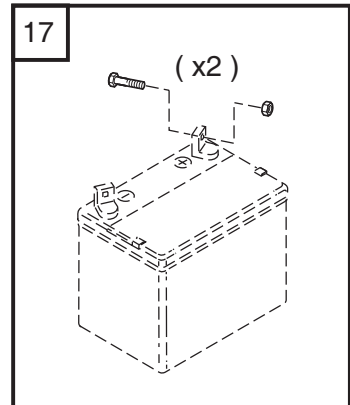

www.stiga.com

Illustrated Parts List

for model:

Park CH 4 WD

- Use GLOBAL GARDEN PRODUCT genuine spare parts specified in the parts list for repair and/or replacement.
- Then contents described in the parts list may change due to improvement.
- The drawings of the spare part are only indicative and might not represent the part in question exactly.
- The indications "right" - "left" - "front" - "rear" refer to the position of the operator when using the machine.
- When placing orders of parts for repair and/or replacement, make sure that the illustrated parts list is the one applying to the machine's year of manufacture, as shown on the identification plate attached to the machine.

THIS INFORMATION IS NOT INTENDED FOR SALE OR RESALE, AND THIS NOTICE MUST REMAIN ON ALL COPIES.

www.ggp-group.com

Utgåva Issue 2014-11		Bildnr Picture No 2014E		PARK 4WD MONTERINGSDETALJER		PARK 4WD ASSEMBLY PARTS		Sida Page 2	
Pos. Fig.	Antal/Quantity				Art nr Part No	Benämning	Description	Sats Kit	Anmärkning Notes
	6381	6373	6317						
4	2				9595-0262-00	Spännstift.....	Locating pin		
5A	1				9699-0103-02	Shims	Flat washer		0.5 mm
5B	1				9699-0114-02	Shims	Flat washer		1.0 mm
10	2				1134-4734-01	Tändningsnyckel.....	Ignition key		
13	1				1134-5512-01	Dragplåt	Towing plate.....		
14	2				9959-0820-16	Skruv.....	Screw.....		
15	2				9739-0831-22	Mutter	Nut.....		
17	1				1134-6113-02	Batteriskruvar	Battery screws.....		
18	2				9898-1035-16	Skruv.....	Screw.....		
19	2				9739-1031-22	Mutter	Nut.....		
31						Bruksanvisning	Owner´s manual		as PDF