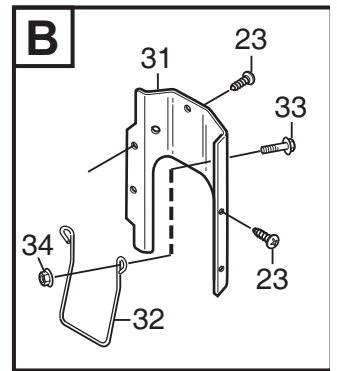

www.stiga.com

Illustrated Parts List

for model:

Park CH 4 WD

- Use GLOBAL GARDEN PRODUCT genuine spare parts specified in the parts list for repair and/or replacement.
- Then contents described in the parts list may change due to improvement.
- The drawings of the spare part are only indicative and might not represent the part in question exactly.
- The indications "right" - "left" - "front" - "rear" refer to the position of the operator when using the machine.
- When placing orders of parts for repair and/or replacement, make sure that the illustrated parts list is the one applying to the machine's year of manufacture, as shown on the identification plate attached to the machine.

THIS INFORMATION IS NOT INTENDED FOR SALE OR RESALE, AND THIS NOTICE MUST REMAIN ON ALL COPIES.

www.ggp-group.com

Utgåva Issue 2014-11		Bildnr Picture No 2014E		PARK 4WD MONTERINGSDETALJER		PARK 4WD ASSEMBLY PARTS		Sida Page 2	
Pos. Fig.	Antal/Quantity				Art nr Part No	Benämning	Description	Sats Kit	Anmärkning Notes
	6381	6373	6317						
4	2				9595-0262-00	Spännstift.....	Locating pin		
5A	1				9699-0103-02	Shims	Flat washer		0.5 mm
5B	1				9699-0114-02	Shims	Flat washer		1.0 mm
10	2				1134-4734-01	Tändningsnyckel.....	Ignition key		
13	1				1134-5512-01	Dragplåt	Towing plate.....		
14	2				9959-0820-16	Skruv.....	Screw.....		
15	2				9739-0831-22	Mutter	Nut.....		
17	1				1134-6113-02	Batteriskruvar	Battery screws.....		
18	2				9898-1035-16	Skruv.....	Screw.....		
19	2				9739-1031-22	Mutter	Nut.....		
31						Bruksanvisning	Owner´s manual		as PDF