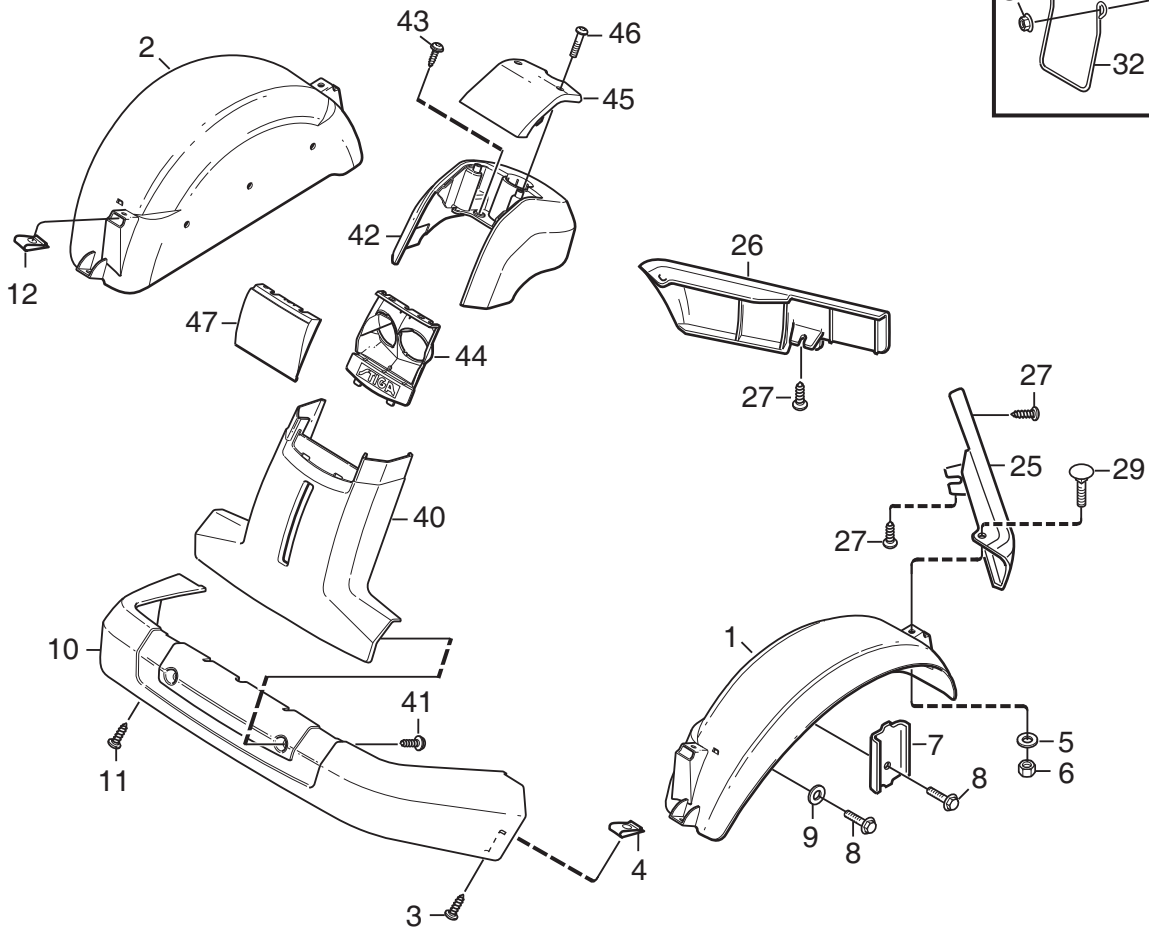

www.stiga.com

Illustrated Parts List

for model:

Park CH 4 WD

- Use GLOBAL GARDEN PRODUCT genuine spare parts specified in the parts list for repair and/or replacement.
- Then contents described in the parts list may change due to improvement.
- The drawings of the spare part are only indicative and might not represent the part in question exactly.
- The indications "right" - "left" - "front" - "rear" refer to the position of the operator when using the machine.
- When placing orders of parts for repair and/or replacement, make sure that the illustrated parts list is the one applying to the machine's year of manufacture, as shown on the identification plate attached to the machine.

THIS INFORMATION IS NOT INTENDED FOR SALE OR RESALE, AND THIS NOTICE MUST REMAIN ON ALL COPIES.

www.ggp-group.com

Utgåva Issue 2014-11		Bildnr Picture No 2014E		PARK 4WD MONTERINGSDETALJER		PARK 4WD ASSEMBLY PARTS		Sida Page 2	
Pos. Fig.	Antal/Quantity				Art nr Part No	Benämning	Description	Sats Kit	Anmärkning Notes
	6381	6373	6317						
4	2				9595-0262-00	Spännstift.....	Locating pin		
5A	1				9699-0103-02	Shims	Flat washer		0.5 mm
5B	1				9699-0114-02	Shims	Flat washer		1.0 mm
10	2				1134-4734-01	Tändningsnyckel.....	Ignition key		
13	1				1134-5512-01	Dragplåt	Towing plate.....		
14	2				9959-0820-16	Skruv.....	Screw.....		
15	2				9739-0831-22	Mutter	Nut.....		
17	1				1134-6113-02	Batteriskruvar	Battery screws.....		
18	2				9898-1035-16	Skruv.....	Screw.....		
19	2				9739-1031-22	Mutter	Nut.....		
31						Bruksanvisning	Owner´s manual		as PDF