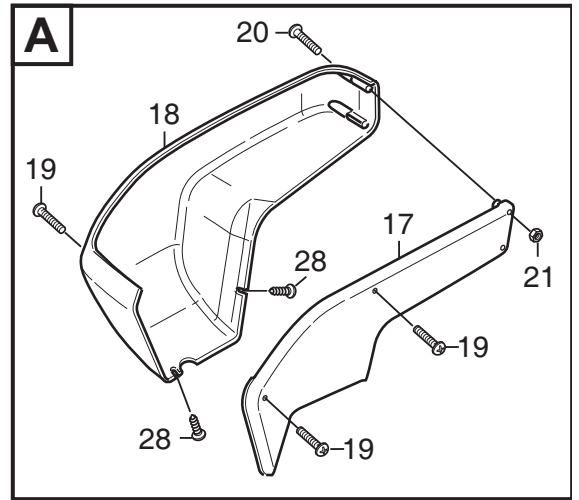

www.stiga.com

Illustrated Parts List

for model:

Park CH 4 WD

- Use GLOBAL GARDEN PRODUCT genuine spare parts specified in the parts list for repair and/or replacement.
- Then contents described in the parts list may change due to improvement.
- The drawings of the spare part are only indicative and might not represent the part in question exactly.
- The indications "right" - "left" - "front" - "rear" refer to the position of the operator when using the machine.
- When placing orders of parts for repair and/or replacement, make sure that the illustrated parts list is the one applying to the machine's year of manufacture, as shown on the identification plate attached to the machine.

THIS INFORMATION IS NOT INTENDED FOR SALE OR RESALE, AND THIS NOTICE MUST REMAIN ON ALL COPIES.

www.ggp-group.com

Utgåva Issue 2014-11		Bildnr Picture No 2014E		PARK 4WD MONTERINGSDETALJER		PARK 4WD ASSEMBLY PARTS		Sida Page 2	
Pos. Fig.	Antal/Quantity				Art nr Part No	Benämning	Description	Sats Kit	Anmärkning Notes
	6381	6373	6317						
4	2				9595-0262-00	Spännstift.....	Locating pin		
5A	1				9699-0103-02	Shims	Flat washer		0.5 mm
5B	1				9699-0114-02	Shims	Flat washer		1.0 mm
10	2				1134-4734-01	Tändningsnyckel.....	Ignition key		
13	1				1134-5512-01	Dragplåt	Towing plate.....		
14	2				9959-0820-16	Skruv.....	Screw.....		
15	2				9739-0831-22	Mutter	Nut.....		
17	1				1134-6113-02	Batteriskruvar	Battery screws.....		
18	2				9898-1035-16	Skruv.....	Screw.....		
19	2				9739-1031-22	Mutter	Nut.....		
31						Bruksanvisning	Owner´s manual		as PDF