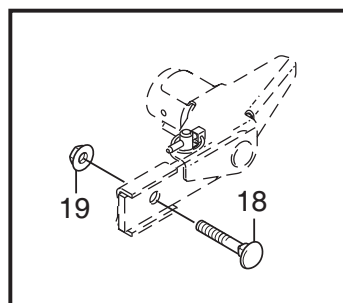

www.stiga.com

Illustrated Parts List

for model:

Park CH 4 WD

- Use GLOBAL GARDEN PRODUCT genuine spare parts specified in the parts list for repair and/or replacement.
- Then contents described in the parts list may change due to improvement.
- The drawings of the spare part are only indicative and might not represent the part in question exactly.
- The indications "right" - "left" - "front" - "rear" refer to the position of the operator when using the machine.
- When placing orders of parts for repair and/or replacement, make sure that the illustrated parts list is the one applying to the machine's year of manufacture, as shown on the identification plate attached to the machine.

THIS INFORMATION IS NOT INTENDED FOR SALE OR RESALE, AND THIS NOTICE MUST REMAIN ON ALL COPIES.

www.ggp-group.com

Utgåva Issue 2014-11		Bildnr Picture No 2014E		PARK 4WD MONTERINGSDETALJER		PARK 4WD ASSEMBLY PARTS		Sida Page 2	
Pos. Fig.	Antal/Quantity				Art nr Part No	Benämning	Description	Sats Kit	Anmärkning Notes
	6381	6373	6317						
4	2				9595-0262-00	Spännstift.....	Locating pin		
5A	1				9699-0103-02	Shims	Flat washer		0.5 mm
5B	1				9699-0114-02	Shims	Flat washer		1.0 mm
10	2				1134-4734-01	Tändningsnyckel.....	Ignition key		
13	1				1134-5512-01	Dragplåt	Towing plate.....		
14	2				9959-0820-16	Skruv.....	Screw.....		
15	2				9739-0831-22	Mutter	Nut.....		
17	1				1134-6113-02	Batteriskruvar	Battery screws.....		
18	2				9898-1035-16	Skruv.....	Screw.....		
19	2				9739-1031-22	Mutter	Nut.....		
31						Bruksanvisning	Owner´s manual		as PDF