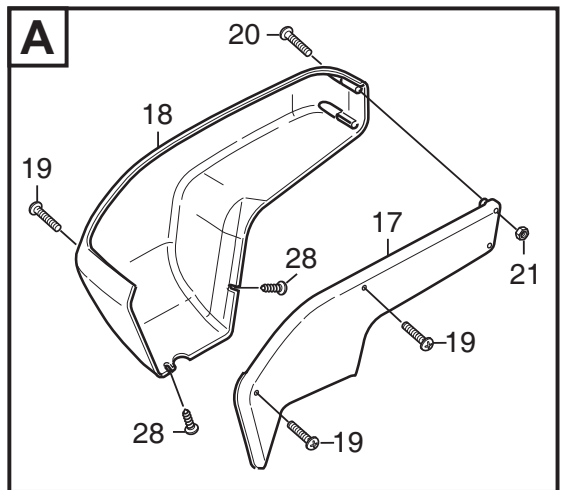

www.stiga.com

Illustrated Parts List

for model:

Park CH 2 WD

- Use GLOBAL GARDEN PRODUCT genuine spare parts specified in the parts list for repair and/or replacement.
- Then contents described in the parts list may change due to improvement.
- The drawings of the spare part are only indicative and might not represent the part in question exactly.
- The indications "right" - "left" - "front" - "rear" refer to the position of the operator when using the machine.
- When placing orders of parts for repair and/or replacement, make sure that the illustrated parts list is the one applying to the machine's year of manufacture, as shown on the identification plate attached to the machine.

THIS INFORMATION IS NOT INTENDED FOR SALE OR RESALE, AND THIS NOTICE MUST REMAIN ON ALL COPIES.

www.ggp-group.com

Utgåva Issue 2013-11		Bildnr Picture No 2014E		PARK 2WD MONTERINGSDETALJER		PARK 2WD ASSEMBLY PARTS		Sida Page 2	
Pos. Fig.	Antal/Quantity				Art nr Part No	Benämning	Description	Sats Kit	Anmärkning Notes
	6384 6311 6310 6380	6320							
4	2	2			9595-0262-00	Spännstift.....	Locating pin		
5	1	1			9699-0103-02	Shims	Flat washer		0.5 mm
6	1	1			9699-0114-02	Shims	Flat washer		1.0 mm
10	2	2			1134-4734-01	Tändningsnyckel.....	Ignition key		
13	1	1			1134-5512-01	Dragplåt	Towing plate.....		
14	2	2			9959-0820-16	Skruv.....	Screw.....		
15	2	2			9739-0831-22	Mutter	Nut.....		
17	1	1			1134-6113-02	Batteriskruvar	Battery screws.....		
18	2	2			9898-1035-16	Skruv.....	Screw.....		
19	2	2			9739-1031-22	Mutter	Nut.....		