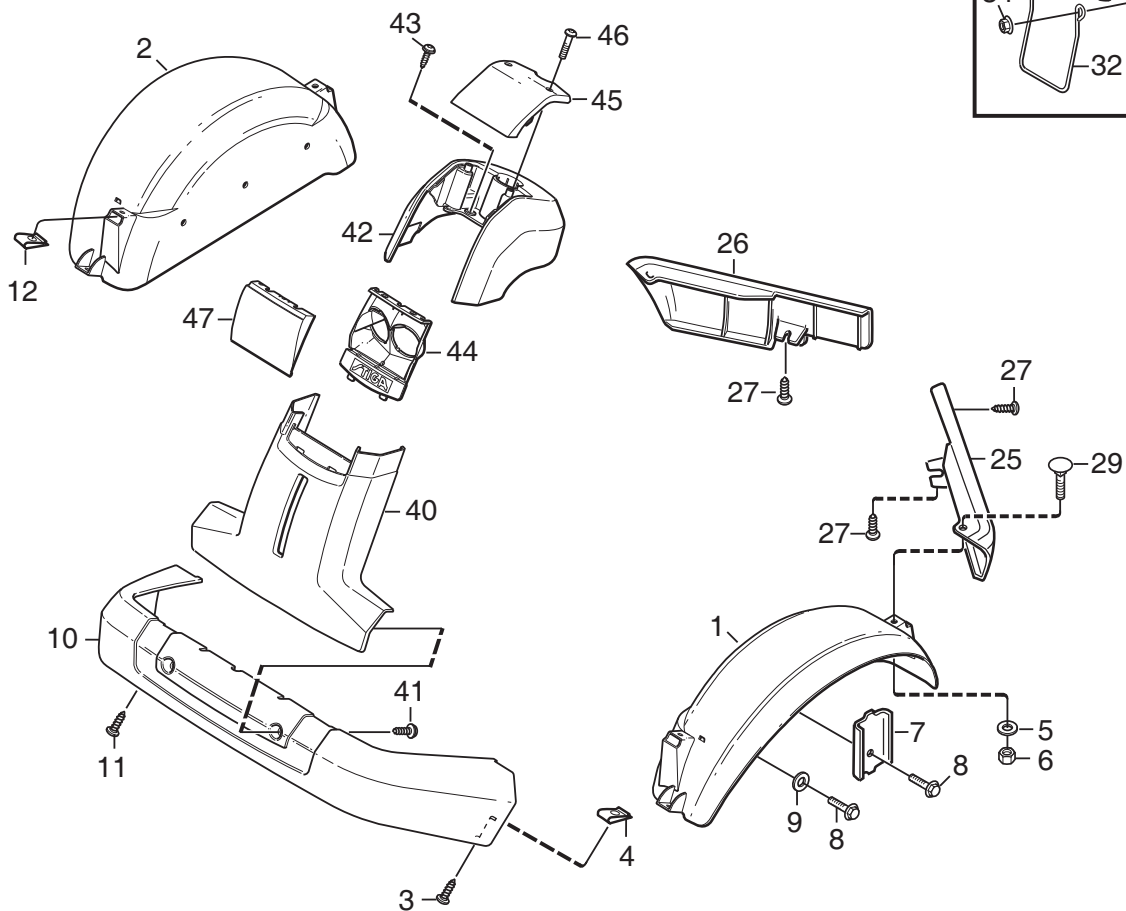

www.stiga.com

Illustrated Parts List

for model:

Park CH 2 WD

- Use GLOBAL GARDEN PRODUCT genuine spare parts specified in the parts list for repair and/or replacement.
- Then contents described in the parts list may change due to improvement.
- The drawings of the spare part are only indicative and might not represent the part in question exactly.
- The indications "right" - "left" - "front" - "rear" refer to the position of the operator when using the machine.
- When placing orders of parts for repair and/or replacement, make sure that the illustrated parts list is the one applying to the machine's year of manufacture, as shown on the identification plate attached to the machine.

THIS INFORMATION IS NOT INTENDED FOR SALE OR RESALE, AND THIS NOTICE MUST REMAIN ON ALL COPIES.

www.ggp-group.com

Utgåva Issue 2013-11		Bildnr Picture No 2014E		PARK 2WD MONTERINGSDETALJER		PARK 2WD ASSEMBLY PARTS		Sida Page 2	
Pos. Fig.	Antal/Quantity				Art nr Part No	Benämning	Description	Sats Kit	Anmärkning Notes
	6384 6311 6310 6380	6320							
4	2	2			9595-0262-00	Spännstift.....	Locating pin		
5	1	1			9699-0103-02	Shims	Flat washer		0.5 mm
6	1	1			9699-0114-02	Shims	Flat washer		1.0 mm
10	2	2			1134-4734-01	Tändningsnyckel.....	Ignition key		
13	1	1			1134-5512-01	Dragplåt	Towing plate.....		
14	2	2			9959-0820-16	Skruv.....	Screw.....		
15	2	2			9739-0831-22	Mutter	Nut.....		
17	1	1			1134-6113-02	Batteriskruvar	Battery screws.....		
18	2	2			9898-1035-16	Skruv.....	Screw.....		
19	2	2			9739-1031-22	Mutter	Nut.....		