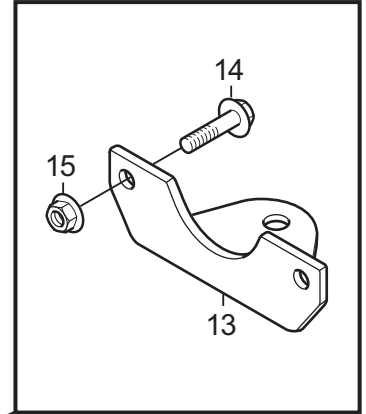

www.stiga.com

Illustrated Parts List

for model:

Park CH 2 WD

- Use GLOBAL GARDEN PRODUCT genuine spare parts specified in the parts list for repair and/or replacement.
- Then contents described in the parts list may change due to improvement.
- The drawings of the spare part are only indicative and might not represent the part in question exactly.
- The indications "right" - "left" - "front" - "rear" refer to the position of the operator when using the machine.
- When placing orders of parts for repair and/or replacement, make sure that the illustrated parts list is the one applying to the machine's year of manufacture, as shown on the identification plate attached to the machine.

THIS INFORMATION IS NOT INTENDED FOR SALE OR RESALE, AND THIS NOTICE MUST REMAIN ON ALL COPIES.

www.ggp-group.com

Utgåva Issue 2013-11		Bildnr Picture No 2014E		PARK 2WD MONTERINGSDETALJER		PARK 2WD ASSEMBLY PARTS		Sida Page 2	
Pos. Fig.	Antal/Quantity				Art nr Part No	Benämning	Description	Sats Kit	Anmärkning Notes
	6384 6311 6310 6380	6320							
4	2	2			9595-0262-00	Spännstift.....	Locating pin		
5	1	1			9699-0103-02	Shims	Flat washer		0.5 mm
6	1	1			9699-0114-02	Shims	Flat washer		1.0 mm
10	2	2			1134-4734-01	Tändningsnyckel.....	Ignition key		
13	1	1			1134-5512-01	Dragplåt	Towing plate.....		
14	2	2			9959-0820-16	Skruv.....	Screw.....		
15	2	2			9739-0831-22	Mutter	Nut.....		
17	1	1			1134-6113-02	Batteriskruvar	Battery screws.....		
18	2	2			9898-1035-16	Skruv.....	Screw.....		
19	2	2			9739-1031-22	Mutter	Nut.....		