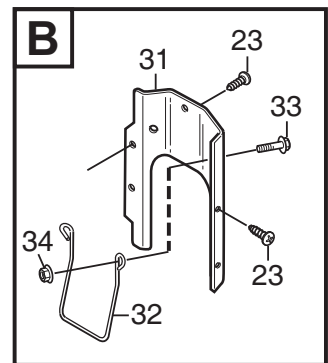

www.stiga.com

Illustrated Parts List

for model:

Park CH 2 WD

- Use GLOBAL GARDEN PRODUCT genuine spare parts specified in the parts list for repair and/or replacement.
- Then contents described in the parts list may change due to improvement.
- The drawings of the spare part are only indicative and might not represent the part in question exactly.
- The indications "right" - "left" - "front" - "rear" refer to the position of the operator when using the machine.
- When placing orders of parts for repair and/or replacement, make sure that the illustrated parts list is the one applying to the machine's year of manufacture, as shown on the identification plate attached to the machine.

THIS INFORMATION IS NOT INTENDED FOR SALE OR RESALE, AND THIS NOTICE MUST REMAIN ON ALL COPIES.

www.ggp-group.com

Utgåva Issue 2013-11		Bildnr Picture No 2014E		PARK 2WD MONTERINGSDETALJER		PARK 2WD ASSEMBLY PARTS		Sida Page 2	
Pos. Fig.	Antal/Quantity				Art nr Part No	Benämning	Description	Sats Kit	Anmärkning Notes
	6384 6311 6310 6380	6320							
4	2	2			9595-0262-00	Spännstift.....	Locating pin		
5	1	1			9699-0103-02	Shims	Flat washer		0.5 mm
6	1	1			9699-0114-02	Shims	Flat washer		1.0 mm
10	2	2			1134-4734-01	Tändningsnyckel.....	Ignition key		
13	1	1			1134-5512-01	Dragplåt	Towing plate.....		
14	2	2			9959-0820-16	Skruv.....	Screw.....		
15	2	2			9739-0831-22	Mutter	Nut.....		
17	1	1			1134-6113-02	Batteriskruvar	Battery screws.....		
18	2	2			9898-1035-16	Skruv.....	Screw.....		
19	2	2			9739-1031-22	Mutter	Nut.....		