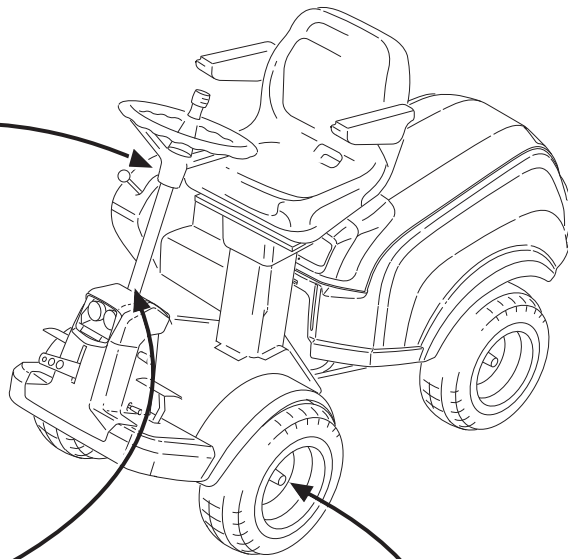

Utgåva Issue 2013-11		Bildnr Picture No 2014E		PARK 2WD MONTERINGSDETALJER		PARK 2WD ASSEMBLY PARTS		Sida Page 2	
Pos. Fig.	Antal/Quantity				Art nr Part No	Benämning	Description	Sats Kit	Anmärkning Notes
	6384 6311 6310 6380	6320							
4	2	2			9595-0262-00	Spännstift.....	Locating pin		
5	1	1			9699-0103-02	Shims	Flat washer		0.5 mm
6	1	1			9699-0114-02	Shims	Flat washer		1.0 mm
10	2	2			1134-4734-01	Tändningsnyckel.....	Ignition key		
13	1	1			1134-5512-01	Dragplåt	Towing plate.....		
14	2	2			9959-0820-16	Skruv.....	Screw.....		
15	2	2			9739-0831-22	Mutter	Nut.....		
17	1	1			1134-6113-02	Batteriskruvar	Battery screws.....		
18	2	2			9898-1035-16	Skruv.....	Screw.....		
19	2	2			9739-1031-22	Mutter	Nut.....