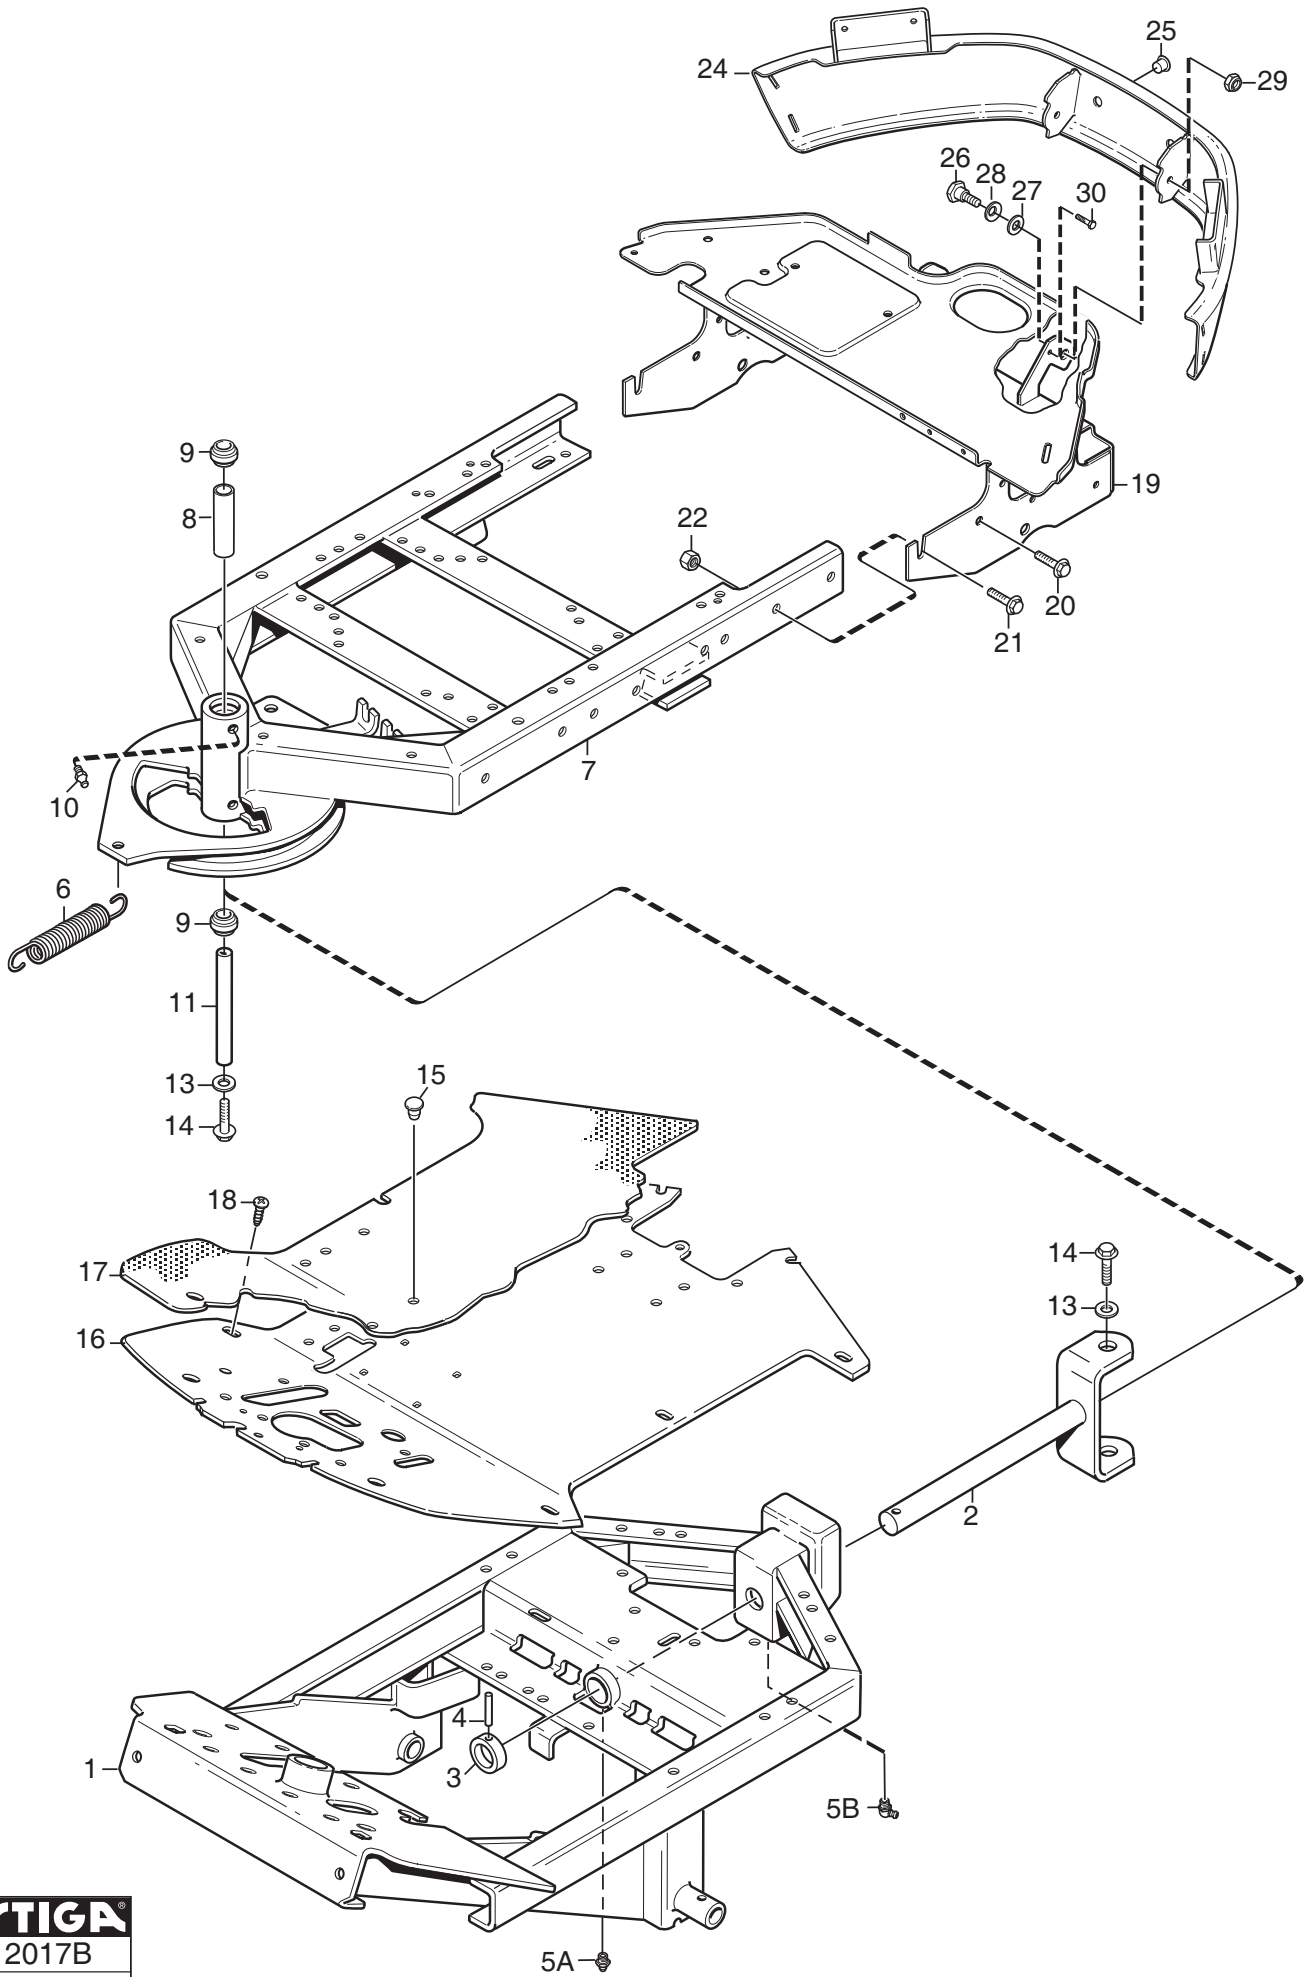

Utgåva Issue		Bildnr Picture No		PARK 2WD RAM		PARK 2WD FRAME		Sida Page	
2013-11		2017B						8	
Pos. Fig.	Antal/Quantity			Art nr Part No	Benämning	Description	Sats Kit	Anmärkning Notes	
	6384 6311 6310 6380	6320							
1	1	1		1137-0388-01	Ram-främre.....	Frame-front		Rak/straight 90°	
2	1	1		1137-1119-02	Midjegaffel	Clevis			
3	1	1		1134-0031-00	Ledaxelstopp.....	Pivot shaft stop.....			
4	1	1		9595-0262-00	Spännstift.....	Locating pin			
5A	1	1		9501-0500-00	Smörjnippel	Grease joint			
5B	1	1		9501-0504-01	Smörjnippel	Grease joint			
6	1	1		1134-2171-01	Fjäder.....	Spring			
7	1	1		1134-6466-02	Ram-bakre	Frame-rear.....			
8	1	1		1134-5705-01	Distans	Spacer.....			
9	2	2		9547-0001-00	Ledlager.....	Bearing			
10	2	2		9501-0500-00	Smörjnippel	Grease joint			
11	1	1		1134-5988-01	Centrumaxel	Centre shaft			
13	2	2		9699-0035-02	Planbricka.....	Flat washer			
14	2	2		9959-1025-16	Skruv.....	Screw.....			
15	2	2		9403-0048-70	Täckpropp.....	Plug			
16	1	1		1134-6586-01	Durk.....	Floor plate			
17	1	1		1134-6372-04	Durkmatta.....	Floor mat			
18	2	2		9893-0616-16	Skruv.....	Screw.....			
19	1	1		1134-5944-01	Tankhylla	Tank shelf			
20	2	2		9945-0816-16	Skruv.....	Screw.....			
21	2	2		9959-0820-16	Skruv.....	Screw.....			
22	2	2		9739-0831-22	Mutter	Nut.....			
24	1	1		1134-5676-01	Stötfångare.....	Bumper.....			
25	2	2		1134-4100-01	Täckpropp.....	Plug			
26	2	2		1134-0240-00	Ansatskruv	Shoulder screw.....			
27	2	2		1134-4242-01	Distansbricka	Spacer washer			
28	2	2		9665-0002-00	Brickfjäder.....	Bowed washer.....			
29	2	2		9747-0831-02	Mutter	Lock nut			
30	2	2		9943-0516-16	Skruv.....	Screw.....