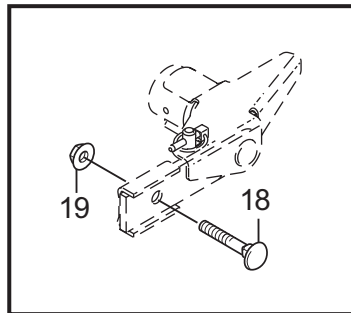

www.stiga.com

Illustrated Parts List

for model:

Park CH 2 WD

- Use GLOBAL GARDEN PRODUCT genuine spare parts specified in the parts list for repair and/or replacement.
- Then contents described in the parts list may change due to improvement.
- The drawings of the spare part are only indicative and might not represent the part in question exactly.
- The indications "right" - "left" - "front" - "rear" refer to the position of the operator when using the machine.
- When placing orders of parts for repair and/or replacement, make sure that the illustrated parts list is the one applying to the machine's year of manufacture, as shown on the identification plate attached to the machine.

THIS INFORMATION IS NOT INTENDED FOR SALE OR RESALE, AND THIS NOTICE MUST REMAIN ON ALL COPIES.

www.ggp-group.com

Utgåva Issue 2013-11		Bildnr Picture No 2014E		PARK 2WD MONTERINGSDETALJER		PARK 2WD ASSEMBLY PARTS		Sida Page 2	
Pos. Fig.	Antal/Quantity				Art nr Part No	Benämning	Description	Sats Kit	Anmärkning Notes
	6384 6311 6310 6380	6320							
4	2	2			9595-0262-00	Spännstift.....	Locating pin		
5	1	1			9699-0103-02	Shims	Flat washer		0.5 mm
6	1	1			9699-0114-02	Shims	Flat washer		1.0 mm
10	2	2			1134-4734-01	Tändningsnyckel.....	Ignition key		
13	1	1			1134-5512-01	Dragplåt	Towing plate.....		
14	2	2			9959-0820-16	Skruv.....	Screw.....		
15	2	2			9739-0831-22	Mutter	Nut.....		
17	1	1			1134-6113-02	Batteriskruvar	Battery screws.....		
18	2	2			9898-1035-16	Skruv.....	Screw.....		
19	2	2			9739-1031-22	Mutter	Nut.....		