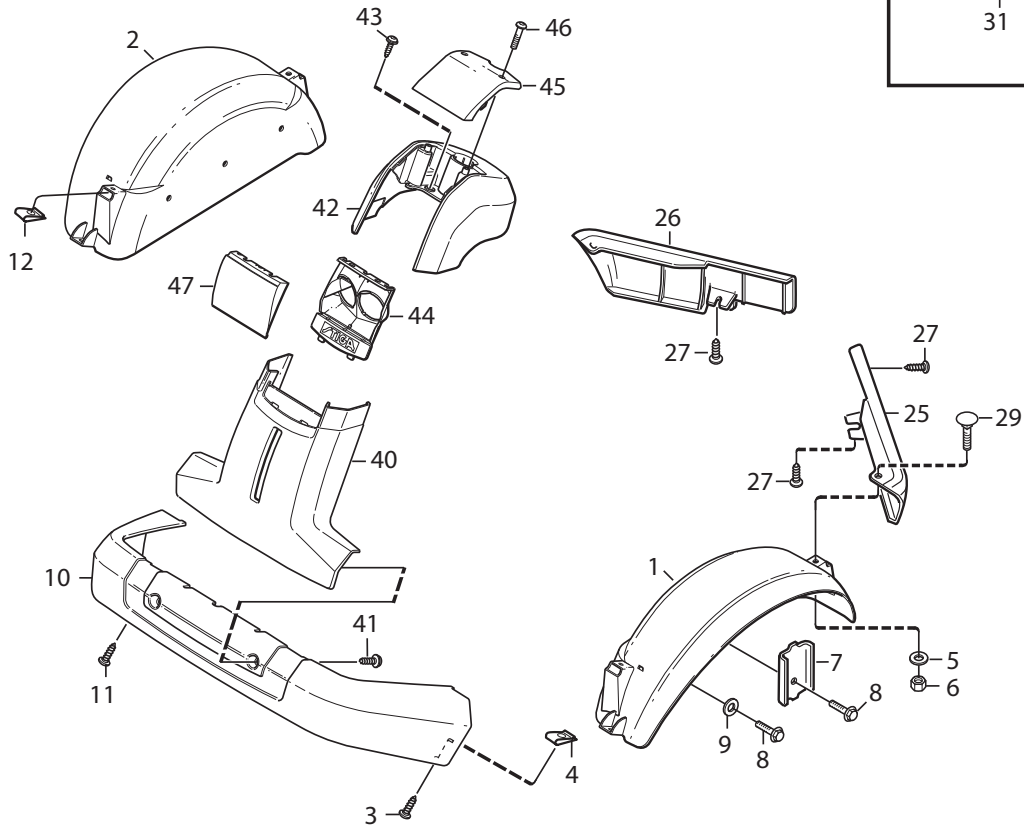

Reservdelskatalog Parts Catalogue

Park 620 W

13-6310-12 - Season 2014

- Use GLOBAL GARDEN PRODUCT Genuine Spare Parts specified in the parts list for repair and/or replacement.
 - The contents described in the parts list may change due to improvement.
 - The drawings of the spare parts are only indicative and might not represent the part in question exactly.
 - The indications "right" - "left" - "front" - "rear" refer to the position of the operator when using the machine.
- When placing orders of parts for repair and/or replacement, make sure that the illustrated parts list is the one applying to the machine's year of manufacture, as shown on the identification plate attached to the machine.

www.stiga.com

Utgåva Issue 43 - 2014		Monteringsdetaljer Assembly parts			
Pos. Fig.	Antal Quantity	Art nr Part No	Benämning	Description	Anmärkning Notes
4	2	9595-0262-00	Spännstift	Locating Pin	
5	1	9699-0103-02	Bricka	Washer	0.5 mm
5	1	9699-0114-02	Bricka	Washer	1.0 mm
11	2	118210027/0	Kil	Key	
13	1	1134-5512-01	Dragplåt5-01	Towing Plate	
14	2	9959-0820-16	Skruv	Screw	
15	2	9739-0831-22	Mutter	Nut	
17	1	1134-6113-02	Skruv	Screw	
18	2	9898-1035-16	Skruv	Screw	
19	2	9739-1031-22	Mutter	Nut	
31					as PDF