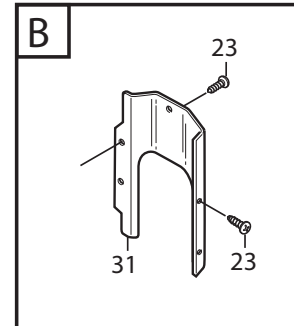

Reservdelskatalog Parts Catalogue

Park 620 W

13-6310-12 - Season 2014

- Use GLOBAL GARDEN PRODUCT Genuine Spare Parts specified in the parts list for repair and/or replacement.
 - The contents described in the parts list may change due to improvement.
 - The drawings of the spare parts are only indicative and might not represent the part in question exactly.
 - The indications "right" - "left" - "front" - "rear" refer to the position of the operator when using the machine.
- When placing orders of parts for repair and/or replacement, make sure that the illustrated parts list is the one applying to the machine's year of manufacture, as shown on the identification plate attached to the machine.

www.stiga.com

Utgåva Issue 43 - 2014		Monteringsdetaljer Assembly parts			
Pos. Fig.	Antal Quantity	Art nr Part No	Benämning	Description	Anmärkning Notes
4	2	9595-0262-00	Spännstift	Locating Pin	
5	1	9699-0103-02	Bricka	Washer	0.5 mm
5	1	9699-0114-02	Bricka	Washer	1.0 mm
11	2	118210027/0	Kil	Key	
13	1	1134-5512-01	Dragplåt5-01	Towing Plate	
14	2	9959-0820-16	Skruv	Screw	
15	2	9739-0831-22	Mutter	Nut	
17	1	1134-6113-02	Skruv	Screw	
18	2	9898-1035-16	Skruv	Screw	
19	2	9739-1031-22	Mutter	Nut	
31					as PDF