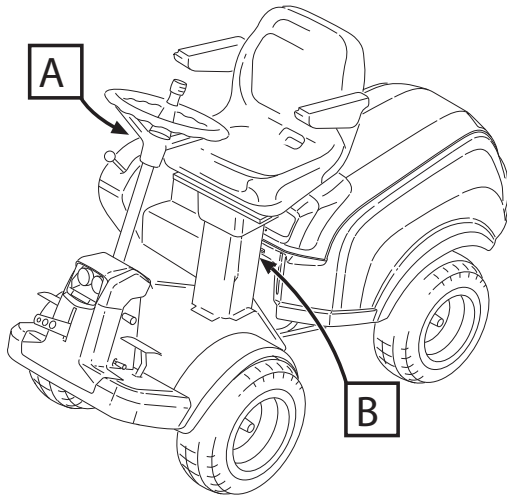

Utgåva Issue 43 - 2014		Kaross Body work			
Pos. Fig.	Antal Quantity	Art nr Part No	Benämning	Description	Anmärkning Notes
1	1	1137-0048-01	Framskärm-Vä	Mud Guard, Front-Lh	
2	1	1137-0048-02	Framskärm-Hö	Mud Guard, Front-Rh	
3	2	9893-0616-16	Relä | Skruv	Relay | Screw	
4	2	1134-4176-01	Clips	Clips	
5	2	9699-0060-02	Bricka	Washer	
6	2	9747-0631-02	Mutter | Låsmutter	Nut	
7	2	1137-0088-01	Stödplåt	Support Plate	
8	6	9945-0816-16	Skruv	Screw	
9	4	9699-0056-02	Bricka	Washer	
10	1	1137-0049-01	Stötfångare-Fram	Front Bumper	
11	6	9893-0616-16	Relä | Skruv	Relay | Screw	
12	2	1134-4176-01	Clips	Clips	
17	1	1134-4360-01	Kåpa-Inre (1-00)	Cover-Inner	
18	1	1134-3979-01	Kåpa Yttre1-00	Cover-Outer	
19	3	9946-0525-16	Skruv	Screw	
20	2	9950-0570-12	Skruv	Screw	
21	2	9747-0531-02	Mutter	Nut	
23	4	9893-0616-16	Relä | Skruv	Relay | Screw	
25	1	1134-3970-05	Kantlist-Vä (Grå) 7-14	Moulding-Left (Grey)	
26	1	1134-3970-02	Kantlist-Hö (Grå) 7-14	Moulding Right-Grey	
27	4	9893-0616-16	Relä | Skruv	Relay | Screw	
28	2	9840-8013-16	Skruv	Screw	
29	2	9897-0616-16	Skruv	Screw	
31	1	1134-6461-01	Bakstycke 1-00	Rear Plate	
40	1	1137-0050-01	Frontkåpa-Nedre	Front Panel-Lower	
41	2	9838-9516-12	Skruv	Screw	
42	1	1137-0051-01	Frontkåpa-Övre	Front Panel-Upper	
43	2	9946-0525-16	Skruv	Screw	
44	1	1137-0052-01	Lamphållare	Lamp Holder	
45	1	1137-0053-01	Toppkåpa	Top Panel	
46	2	9838-9516-12	Skruv	Screw	
47	1	1137-0054-01	Lampglas	Lamp Glass