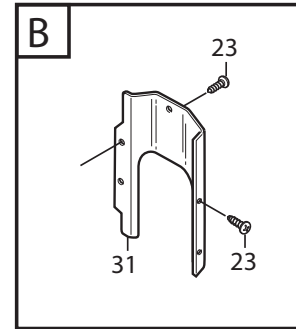

Reservdelskatalog Parts Catalogue

Park 620 PW (ISO)

13-6380-32 - Season 2014

- Use GLOBAL GARDEN PRODUCT Genuine Spare Parts specified in the parts list for repair and/or replacement.
 - The contents described in the parts list may change due to improvement.
 - The drawings of the spare parts are only indicative and might not represent the part in question exactly.
 - The indications "right" - "left" - "front" - "rear" refer to the position of the operator when using the machine.
- When placing orders of parts for repair and/or replacement, make sure that the illustrated parts list is the one applying to the machine's year of manufacture, as shown on the identification plate attached to the machine.

www.stiga.com

Utgåva Issue 43 - 2014		Monteringsdetaljer Assembly parts			
Pos. Fig.	Antal Quantity	Art nr Part No	Benämning	Description	Anmärkning Notes
4	2	9595-0262-00	Spännstift	Locating Pin	
5	1	9699-0103-02	Bricka	Washer	0.5 mm
5	1	9699-0114-02	Bricka	Washer	1.0 mm
11	2	118210027/0	Kil	Key	
13	1	1134-5512-01	Dragplåt5-01	Towing Plate	
14	2	9959-0820-16	Skruv	Screw	
15	2	9739-0831-22	Mutter	Nut	
17	1	1134-6113-02	Skruv	Screw	
18	2	9898-1035-16	Skruv	Screw	
19	2	9739-1031-22	Mutter	Nut	
31					as PDF