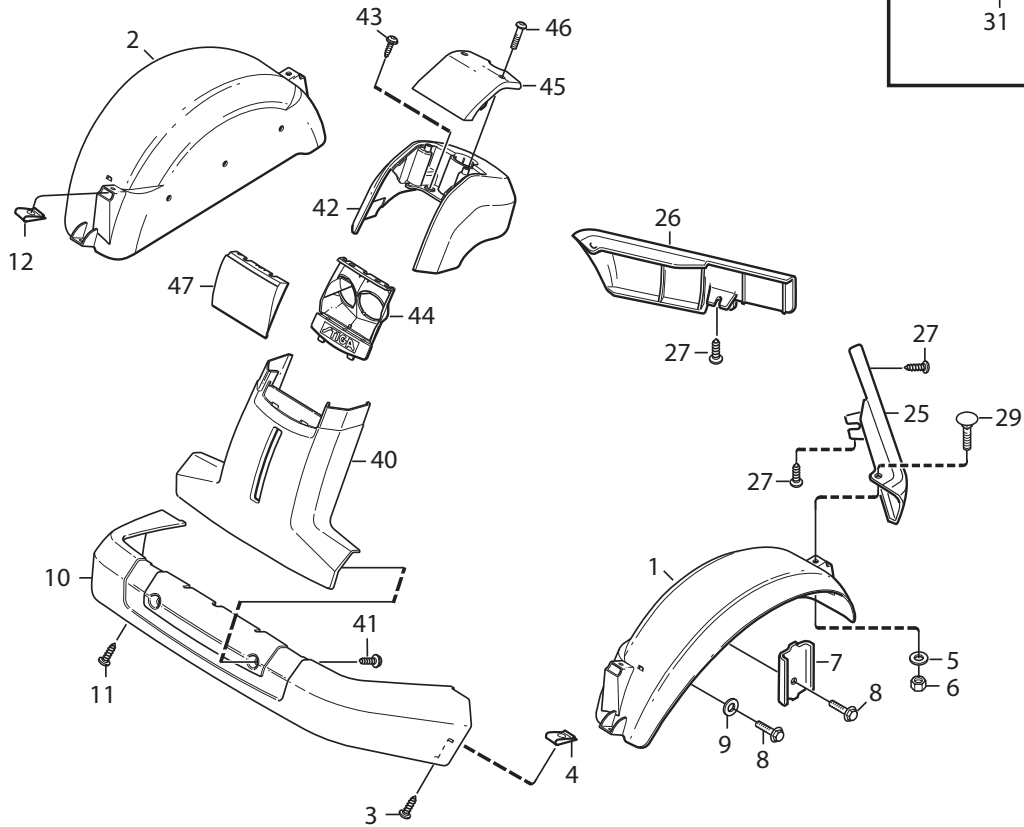

Reservdelskatalog Parts Catalogue

Park 620 PW (ISO)

13-6380-32 - Season 2014

- Use GLOBAL GARDEN PRODUCT Genuine Spare Parts specified in the parts list for repair and/or replacement.
 - The contents described in the parts list may change due to improvement.
 - The drawings of the spare parts are only indicative and might not represent the part in question exactly.
 - The indications "right" - "left" - "front" - "rear" refer to the position of the operator when using the machine.
- When placing orders of parts for repair and/or replacement, make sure that the illustrated parts list is the one applying to the machine's year of manufacture, as shown on the identification plate attached to the machine.

www.stiga.com

Utgåva Issue 43 - 2014		Monteringsdetaljer Assembly parts			
Pos. Fig.	Antal Quantity	Art nr Part No	Benämning	Description	Anmärkning Notes
4	2	9595-0262-00	Spännstift	Locating Pin	
5	1	9699-0103-02	Bricka	Washer	0.5 mm
5	1	9699-0114-02	Bricka	Washer	1.0 mm
11	2	118210027/0	Kil	Key	
13	1	1134-5512-01	Dragplåt5-01	Towing Plate	
14	2	9959-0820-16	Skruv	Screw	
15	2	9739-0831-22	Mutter	Nut	
17	1	1134-6113-02	Skruv	Screw	
18	2	9898-1035-16	Skruv	Screw	
19	2	9739-1031-22	Mutter	Nut	
31					as PDF