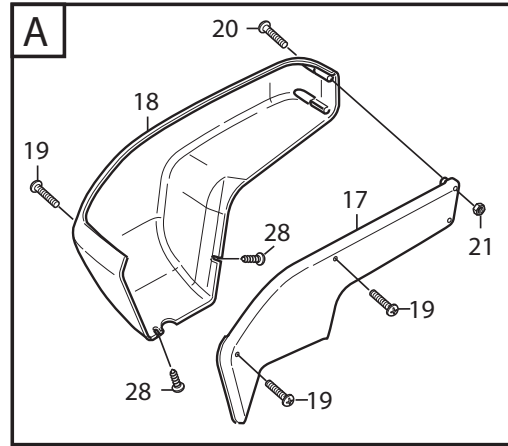

Utgåva Issue 43 - 2014		Kaross Body work			
Pos. Fig.	Antal Quantity	Art nr Part No	Benämning	Description	Anmärkning Notes
1	1	1137-0048-01	Framskärm-Vä	Mud Guard, Front-Lh	
2	1	1137-0048-02	Framskärm-Hö	Mud Guard, Front-Rh	
3	2	9893-0616-16	Relä | Skruv	Relay | Screw	
4	2	1134-4176-01	Clips	Clips	
5	2	9699-0060-02	Bricka	Washer	
6	2	9747-0631-02	Mutter | Låsmutter	Nut	
7	2	1137-0088-01	Stödplåt	Support Plate	
8	6	9945-0816-16	Skruv	Screw	
9	4	9699-0056-02	Bricka	Washer	
10	1	1137-0049-01	Stötfångare-Fram	Front Bumper	
11	6	9893-0616-16	Relä | Skruv	Relay | Screw	
12	2	1134-4176-01	Clips	Clips	
17	1	1134-4360-01	Kåpa-Inre (1-00)	Cover-Inner	
18	1	1134-3979-01	Kåpa Yttre1-00	Cover-Outer	
19	3	9946-0525-16	Skruv	Screw	
20	2	9950-0570-12	Skruv	Screw	
21	2	9747-0531-02	Mutter	Nut	
23	4	9893-0616-16	Relä | Skruv	Relay | Screw	
25	1	1134-3970-05	Kantlist-Vä (Grå) 7-14	Moulding-Left (Grey)	
26	1	1134-3970-02	Kantlist-Hö (Grå) 7-14	Moulding Right-Grey	
27	4	9893-0616-16	Relä | Skruv	Relay | Screw	
28	2	9840-8013-16	Skruv	Screw	
29	2	9897-0616-16	Skruv	Screw	
31	1	1134-6461-01	Bakstycke 1-00	Rear Plate	
40	1	1137-0050-01	Frontkåpa-Nedre	Front Panel-Lower	
41	2	9838-9516-12	Skruv	Screw	
42	1	1137-0051-01	Frontkåpa-Övre	Front Panel-Upper	
43	2	9946-0525-16	Skruv	Screw	
44	1	1137-0052-01	Lamphållare	Lamp Holder	
45	1	1137-0053-01	Toppkåpa	Top Panel	
46	2	9838-9516-12	Skruv	Screw	
47	1	1137-0054-01	Lampglas	Lamp Glass