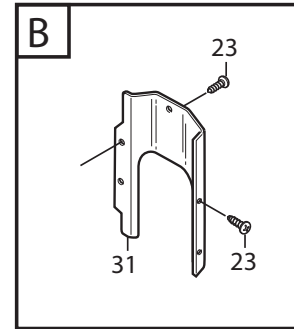

### **Park 520 L**

**13-6311-12 - Season 2014**

- Use GLOBAL GARDEN PRODUCT Genuine Spare Parts specified in the parts list for repair and/or replacement.
  - The contents described in the parts list may change due to improvement.
  - The drawings of the spare parts are only indicative and might not represent the part in question exactly.
  - The indications "right" - "left" - "front" - "rear" refer to the position of the operator when using the machine.
- When placing orders of parts for repair and/or replacement, make sure that the illustrated parts list is the one applying to the machine's year of manufacture, as shown on the identification plate attached to the machine.

[www.stiga.com](http://www.stiga.com)

Utgåva Issue 43 - 2014		Monteringsdetaljer Assembly parts			
Pos. Fig.	Antal Quantity	Art nr Part No	Benämning	Description	Anmärkning Notes
4	2	9595-0262-00	Spännstift	Locating Pin	
5	1	9699-0103-02	Bricka	Washer	0.5 mm
5	1	9699-0114-02	Bricka	Washer	1.0 mm
11	2	118210027/0	Kil	Key	
13	1	1134-5512-01	Dragplåt5-01	Towing Plate	
14	2	9959-0820-16	Skruv	Screw	
15	2	9739-0831-22	Mutter	Nut	
17	1	1134-6113-02	Skruv	Screw	
18	2	9898-1035-16	Skruv	Screw	
19	2	9739-1031-22	Mutter	Nut	
31					as PDF