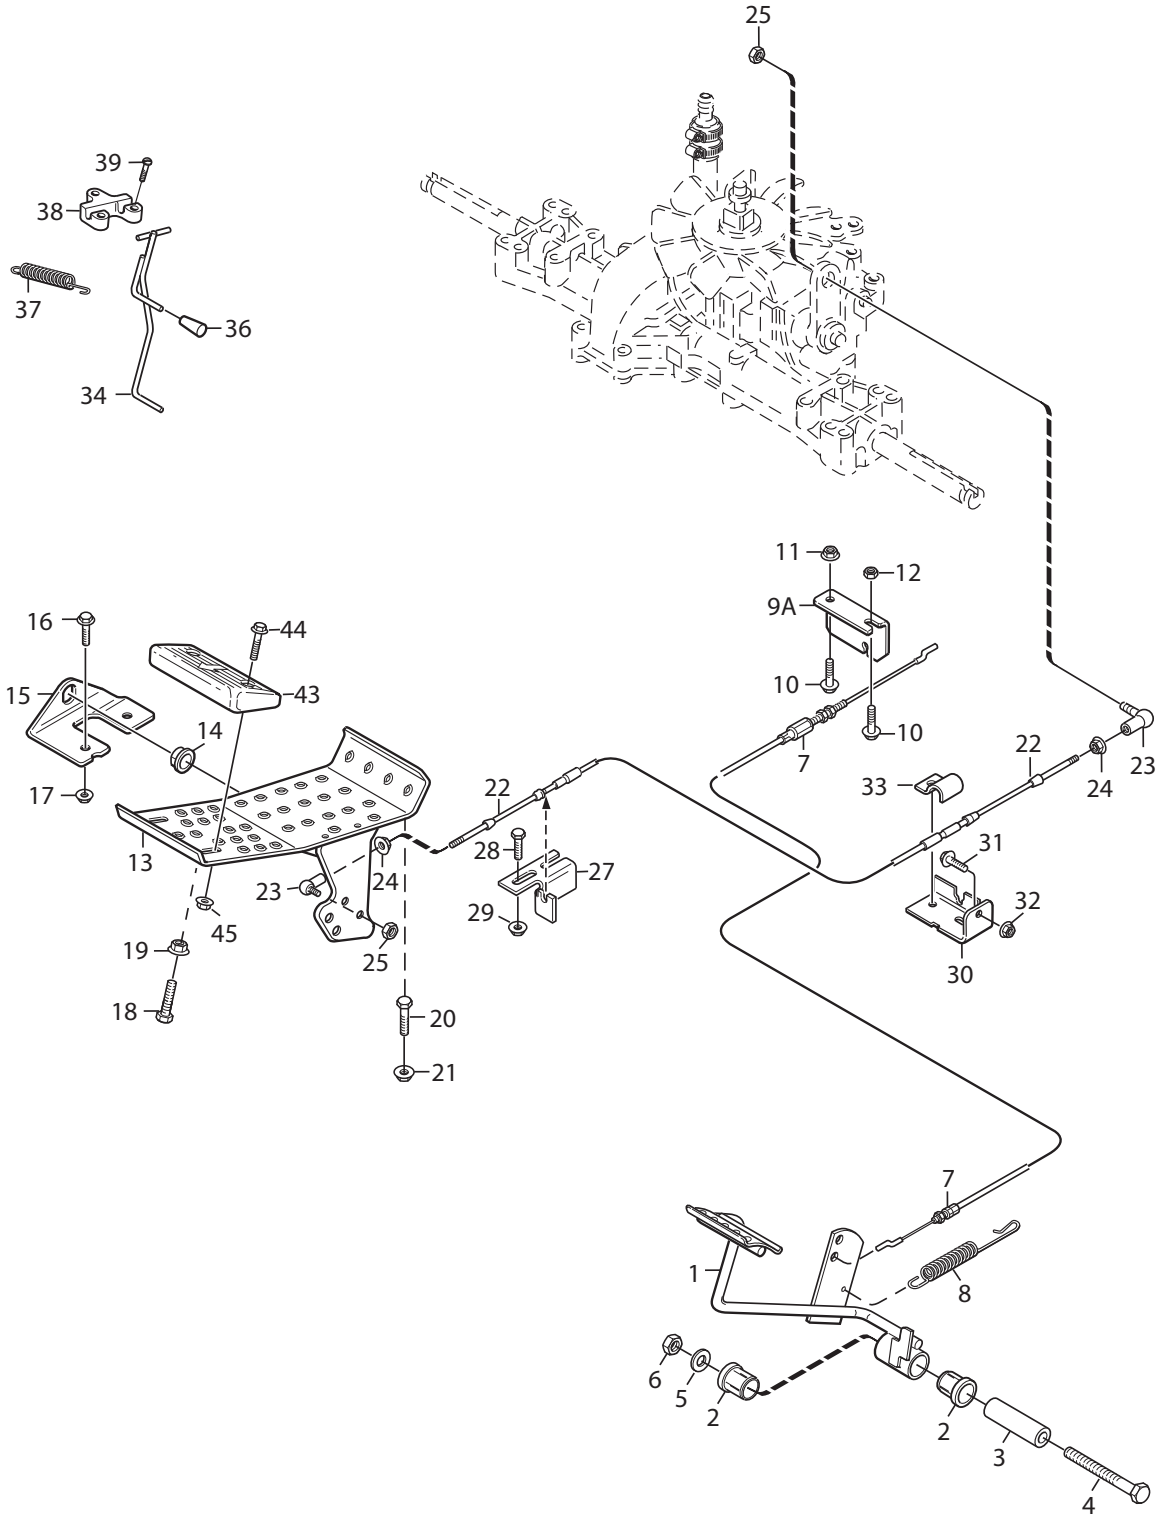

Utgåva Issue 43 - 2014		Fotreglage Foot controls			
Pos. Fig.	Antal Quantity	Art nr Part No	Benämning	Description	Anmärkning Notes
1	1	1134-5655-01	Kopplingspedal Kpl	Clutch Pedal	
2	1	1134-9024-01	Lager (4 St)	Bearing	
3	1	1134-5677-02	Distans	Spacer	
4	1	9997-1070-12	Skruv	Screw	
5	1	9699-0030-02	Bricka	Washer	
6	1	9739-1031-22	Mutter	Nut	
7	1	1134-6005-01	Reglagewire	Control Cable	
8	1	4231-0013-00	Fjäder	Spring	
9	1	1134-6467-01	Wirefäste	Cable Holder	
10	2	9959-0820-16	Skruv	Screw	
11	1	9739-0831-22	Mutter	Nut	
12	1	9747-0831-02	Mutter | Låsmutter	Nut	
13	1	1134-6353-01	Drivpedal	Drive Pedal	
14	2	1134-6313-01	Lager	Bearing	
15	2	1134-2700-01	Fäste	Bracket	
16	2	9959-0820-16	Skruv	Screw	
17	2	9739-0831-22	Mutter	Nut	
18	1	9997-0835-16	Skruv	Screw	
19	1	9739-0831-22	Mutter	Nut	
22	1	1134-2766-05	Reglagevajer	Speed Control Cable	
23	2	9570-0001-00	Vinkellänk As8 Din 71802M5	Elbow Link	
24	2	9739-0531-22	Mutter	Nut	
25	2	9747-0531-02	Mutter	Nut	
27	1	1134-6317-01	Wirefäste	Wire Bracket	
28	2	9959-0620-16	Skruv	Screw	
29	2	9739-0631-22	Mutter | Strålkastare	Nut | Working lamp	
30	1	1134-3395-01	Fäste 24 (5-01)	Attachment	
31	2	9959-0820-16	Skruv	Screw	
32	2	9739-0831-22	Mutter	Nut	
33	1	1134-2021-01	Växelwirefäste	Clamp	
34	1	1134-5353-01	Bromsstång	Brake Rod	
34	1	1134-5101-01	Bromsstång	Brake Rod	
36	1	1134-2786-01	Knopp	Knob	
36	1	1134-3808-01	Knopp	Knob	
37	1	1131-1497-01	Fjäder	Brake Spring	
38	1	1134-4002-01	Fäste	Brake Rod Attachment	
39	1	9838-9516-12	Skruv	Screw	
43	1	1134-6340-02	Fotstöd (5-01)	Foot Rest	
44	1	9959-0620-16	Skruv	Screw	
45	1	9739-0631-22	Mutter | Strålkastare	Nut | Working lamp