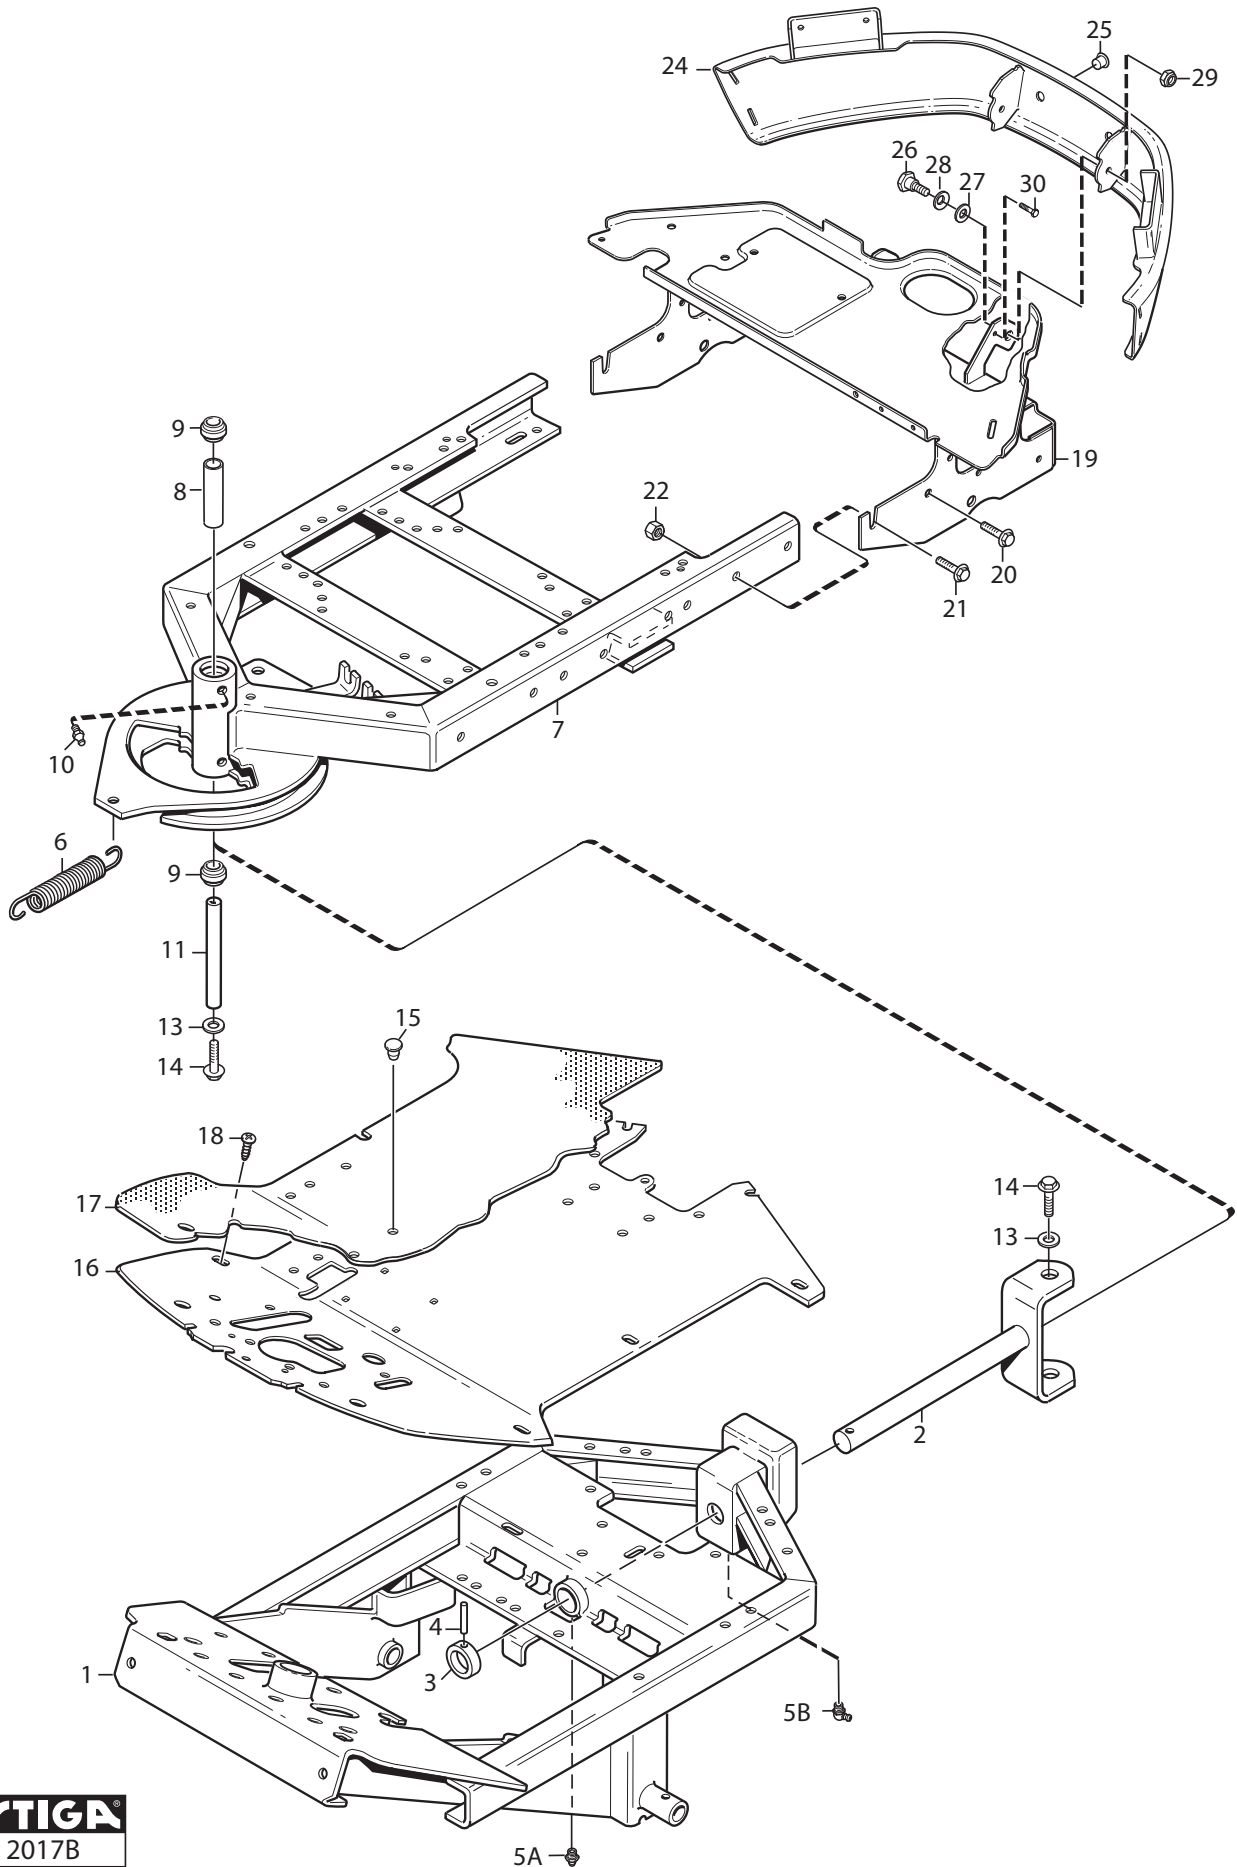

Utgåva Issue 43 - 2014		Ram	Frame		
Pos. Fig.	Antal Quantity	Art nr Part No	Benämning	Description	Anmärkning Notes
1	1	1137-0388-01	Ram-Främre (2Wd) 5-01	Frame-Front (2Wd)	France
1	1	1137-0182-01	Ram-Främre Kpl	Frame Front	
2	1	1134-3963-02	Midjegaffel Service 5-01 H10	Fork	
3	1	1134-0031-00	Ledaxelstopp	Pivot Shaft Stop	
4	1	9595-0262-00	Spännstift	Locating Pin	
5	1	9501-0500-00	Smörjkopp Kort Rak	Grease Dispenser	Rak/straight
5	1	9501-0504-01	Smörjnippel	Grease Nipple M6 90	90
6	1	1134-2171-01	Fjäder	Spring	
7	1	1134-6466-01	Ram-Bakre Kpl (5-01)	Frame-Rear Assy	
8	1	1134-5705-01	Distans	Spacer	
9	2	9547-0001-00	Ledlager Ge17Es	Bearing	
10	2	9501-0500-00	Smörjkopp Kort Rak	Grease Dispenser	
11	1	1134-5988-01	Centrumaxel	Centre Shaft	
13	2	9699-0035-02	Bricka	Washer	
14	2	9959-1025-16	Skruv	Screw	
15	2	9403-0048-70	Täckpropp Ikpt 13-6,5S	Cover Plug	
16	1	1134-6586-01	Durk (5-01)	Floor Plate	
17	1	1134-6372-04	Durkmatta	Floor Mat Hst	
18	2	9893-0616-16	Relä | Skruv	Relay | Screw	
19	1	1134-5944-01	Tankhylla Kpl. 5-01	Tank Shelf Assy	
20	2	9945-0816-16	Skruv	Screw	
21	2	9959-0820-16	Skruv	Screw	
22	2	9739-0831-22	Mutter	Nut	
24	1	1134-5676-01	Stötfångare	Rear Bumper	
25	2	1134-4100-01	Täckpropp	Plug	
26	2	1134-0240-00	Skruv	Screw	
27	2	1134-4242-01	Distansbricka	Washer	
28	2	9665-0002-00	Bricka	Washer	
29	2	9747-0831-02	Mutter | Låsmutter	Nut	
30	2	9943-0516-16	Skruv	Screw