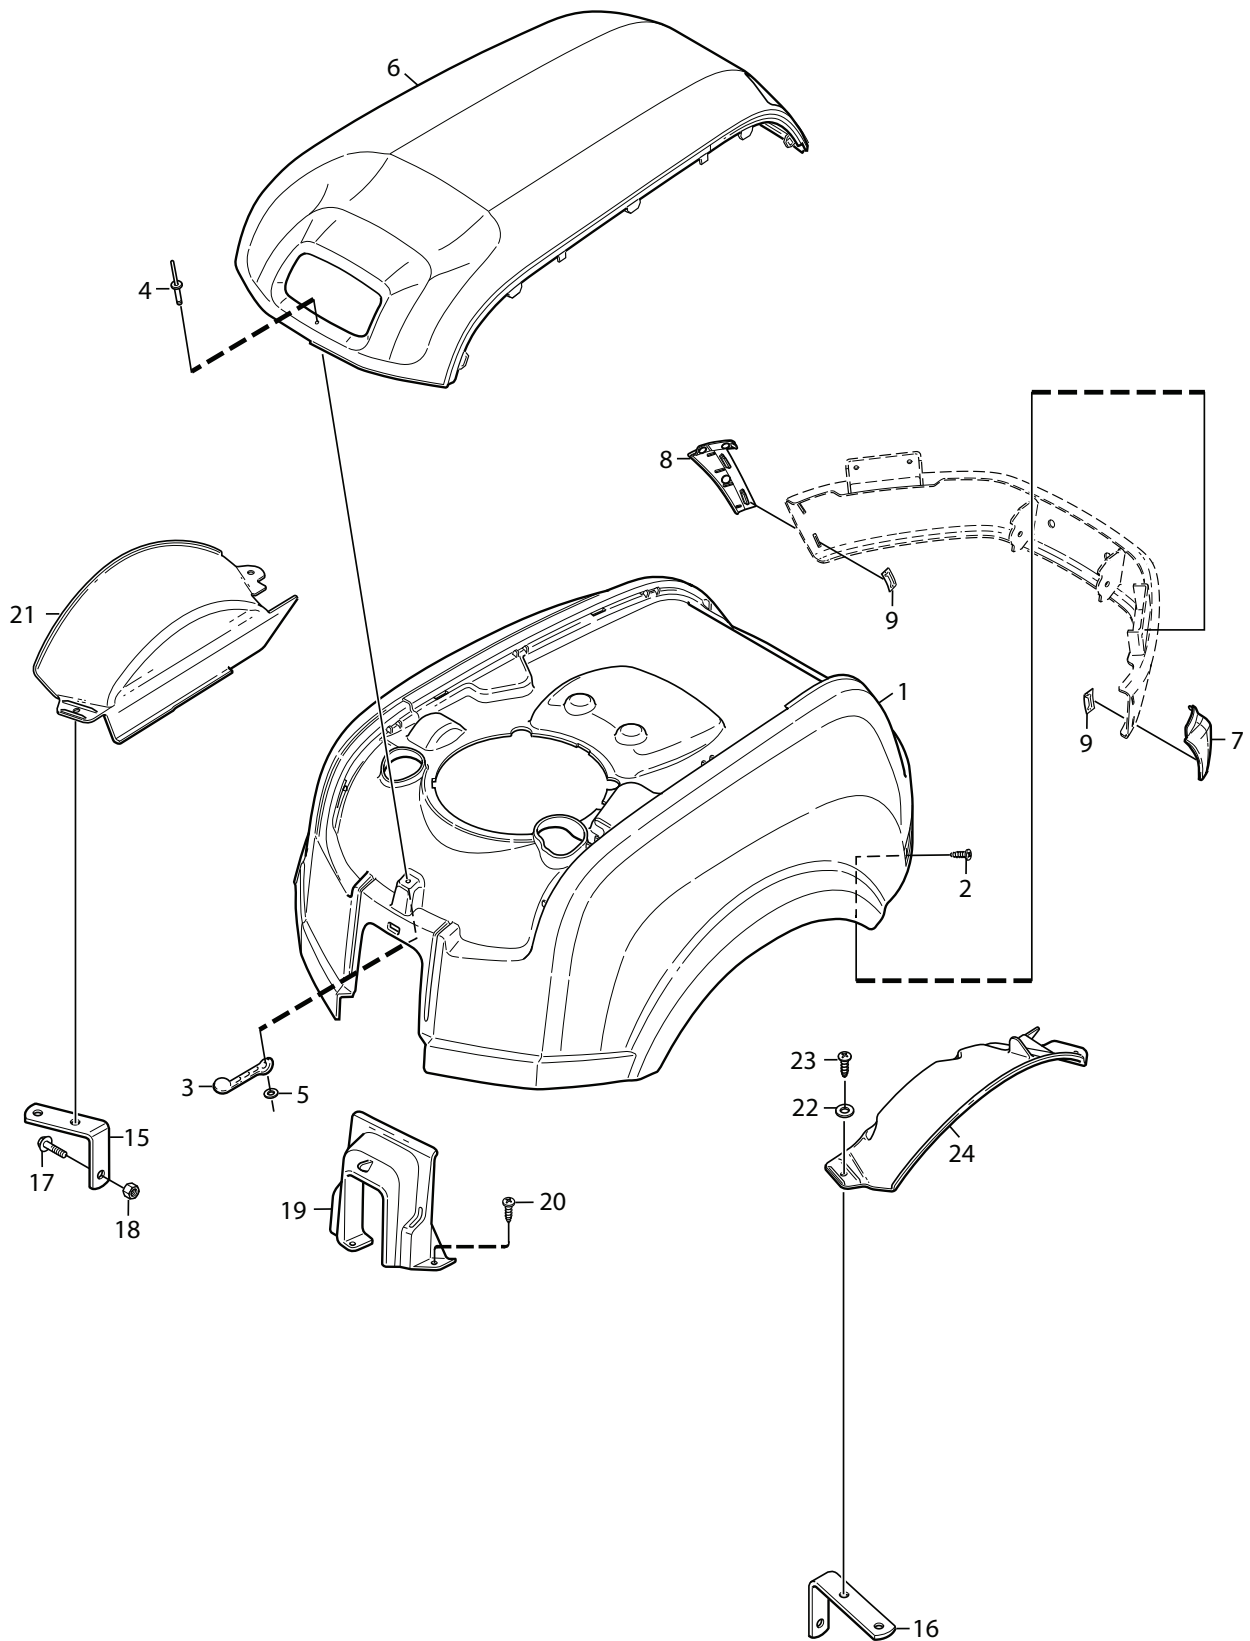

Utgåva Issue 43 - 2014		Kaross Body work			
Pos. Fig.	Antal Quantity	Art nr Part No	Benämning	Description	Anmärkning Notes
1	1	1134-6025-01	Motorhuv(1-00)	Engine Hood	
2	4	9893-0616-16	Relä | Skruv	Relay | Screw	
3	1	1134-9028-01	Gummistropp (3 St)	Rubber Strap (3 Pcs)	Sats 3 st/kit of 3
4	1	9632-0513-00	Popnit 3,2X20	Pop Rivet	
5	1	9699-0120-02	Bricka	Washer	
6	1	1134-6026-01	Motorlucka (7-14)	Engine Cover	
7	1	1134-6027-01	Ändavslut Stötfångare-Vä	Bumper End-Lh	
8	1	1134-6027-02	Ändavslut Stötfångare-Hö	Bumper End-Rh	
9	4	1134-6310-01	Clips	Clip	
15	1	1134-4012-03	Stöd-Hö	Support, Right	
16	1	1134-4012-04	Stöd-Vä	Support, Left	
17	1	9959-0820-16	Skruv	Screw	
18	1	9739-0831-22	Mutter	Nut	
19	1	1134-6241-01	Huvstöd (Svart) 5-01	Hood Support	
20	3	9893-0616-16	Relä | Skruv	Relay | Screw	
21	1	1134-4800-01	Innerskärm-Hö (Park)	Inner Mud Guard-Rh (Park)	
22	4	9699-0060-02	Bricka	Washer	
23	4	9893-0616-16	Relä | Skruv	Relay | Screw	
24	1	1134-4801-01	Innerskärm-Vä (Park)	Inner Mud Guard-Lh (Park)	
30	3	1137-0020-01	Distans	Spacer	
31	3	9997-0535-16	Skruv	Screw	
32	3	9739-0531-22	Mutter	Nut	
33	3	9699-0099-02	Bricka	Washer	
34	3	9747-0531-02	Mutter	Nut