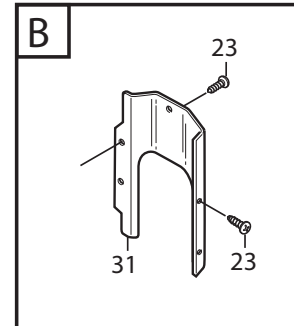

Reservdelskatalog Parts Catalogue

Park 520 L (ISO)

13-6311-32 - Season 2014

- Use GLOBAL GARDEN PRODUCT Genuine Spare Parts specified in the parts list for repair and/or replacement.
 - The contents described in the parts list may change due to improvement.
 - The drawings of the spare parts are only indicative and might not represent the part in question exactly.
 - The indications "right" - "left" - "front" - "rear" refer to the position of the operator when using the machine.
- When placing orders of parts for repair and/or replacement, make sure that the illustrated parts list is the one applying to the machine's year of manufacture, as shown on the identification plate attached to the machine.

www.stiga.com

Utgåva Issue 43 - 2014		Monteringsdetaljer Assembly parts			
Pos. Fig.	Antal Quantity	Art nr Part No	Benämning	Description	Anmärkning Notes
4	2	9595-0262-00	Spännstift	Locating Pin	
5	1	9699-0103-02	Bricka	Washer	0.5 mm
5	1	9699-0114-02	Bricka	Washer	1.0 mm
11	2	118210027/0	Kil	Key	
13	1	1134-5512-01	Dragplåt5-01	Towing Plate	
14	2	9959-0820-16	Skruv	Screw	
15	2	9739-0831-22	Mutter	Nut	
17	1	1134-6113-02	Skruv	Screw	
18	2	9898-1035-16	Skruv	Screw	
19	2	9739-1031-22	Mutter	Nut	
31					as PDF