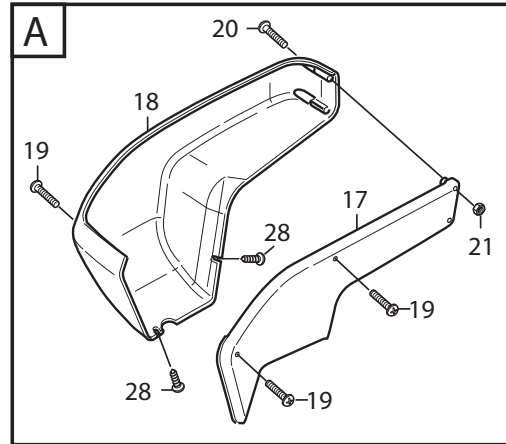

Utgåva Issue 43 - 2014		Kaross Body work			
Pos. Fig.	Antal Quantity	Art nr Part No	Benämning	Description	Anmärkning Notes
1	1	1137-0048-01	Framskärm-Vä	Mud Guard, Front-Lh	
2	1	1137-0048-02	Framskärm-Hö	Mud Guard, Front-Rh	
3	2	9893-0616-16	Relä | Skruv	Relay | Screw	
4	2	1134-4176-01	Clips	Clips	
5	2	9699-0060-02	Bricka	Washer	
6	2	9747-0631-02	Mutter | Låsmutter	Nut	
7	2	1137-0088-01	Stödplåt	Support Plate	
8	6	9945-0816-16	Skruv	Screw	
9	4	9699-0056-02	Bricka	Washer	
10	1	1137-0049-01	Stötfångare-Fram	Front Bumper	
11	6	9893-0616-16	Relä | Skruv	Relay | Screw	
12	2	1134-4176-01	Clips	Clips	
17	1	1134-4360-01	Kåpa-Inre (1-00)	Cover-Inner	
18	1	1134-3979-01	Kåpa Yttre1-00	Cover-Outer	
19	3	9946-0525-16	Skruv	Screw	
20	2	9950-0570-12	Skruv	Screw	
21	2	9747-0531-02	Mutter	Nut	
23	4	9893-0616-16	Relä | Skruv	Relay | Screw	
25	1	1134-3970-05	Kantlist-Vä (Grå) 7-14	Moulding-Left (Grey)	
26	1	1134-3970-02	Kantlist-Hö (Grå) 7-14	Moulding Right-Grey	
27	4	9893-0616-16	Relä | Skruv	Relay | Screw	
28	2	9840-8013-16	Skruv	Screw	
29	2	9897-0616-16	Skruv	Screw	
31	1	1134-6461-01	Bakstycke 1-00	Rear Plate	
40	1	1137-0050-01	Frontkåpa-Nedre	Front Panel-Lower	
41	2	9838-9516-12	Skruv	Screw	
42	1	1137-0051-01	Frontkåpa-Övre	Front Panel-Upper	
43	2	9946-0525-16	Skruv	Screw	
44	1	1137-0052-01	Lamphållare	Lamp Holder	
45	1	1137-0053-01	Toppkåpa	Top Panel	
46	2	9838-9516-12	Skruv	Screw	
47	1	1137-0054-01	Lampglas	Lamp Glass