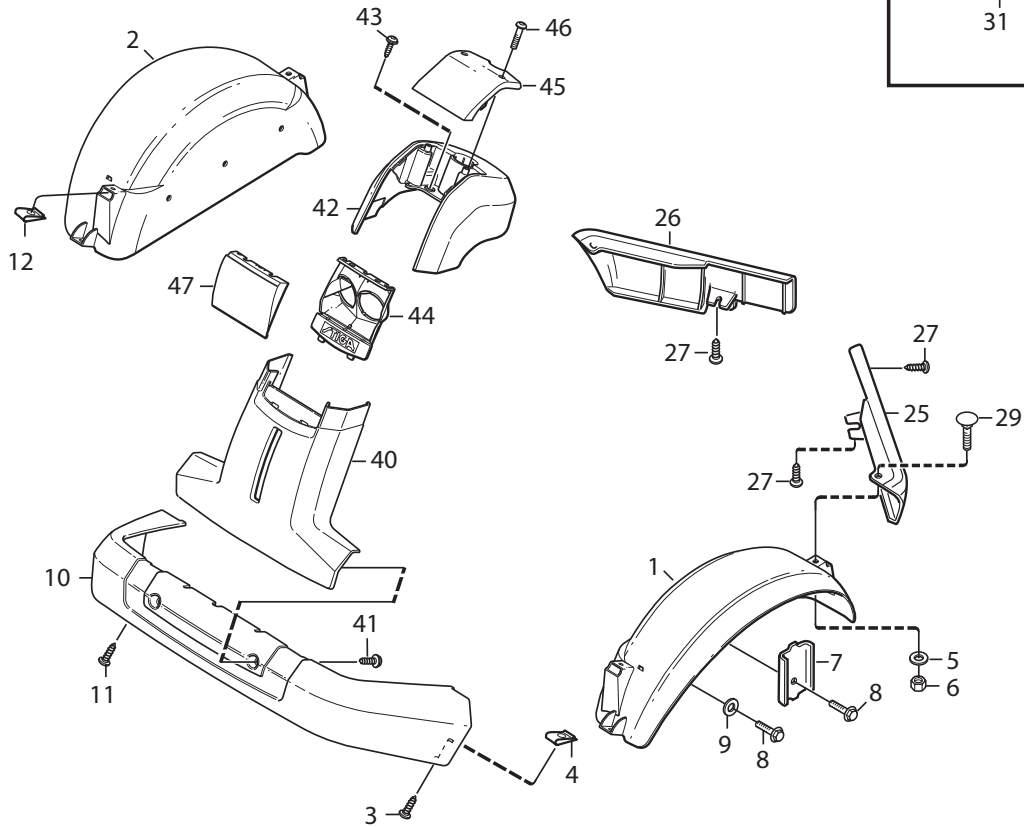

Reservdelskatalog Parts Catalogue

Park 520 L (ISO)

13-6311-32 - Season 2014

- Use GLOBAL GARDEN PRODUCT Genuine Spare Parts specified in the parts list for repair and/or replacement.
 - The contents described in the parts list may change due to improvement.
 - The drawings of the spare parts are only indicative and might not represent the part in question exactly.
 - The indications "right" - "left" - "front" - "rear" refer to the position of the operator when using the machine.
- When placing orders of parts for repair and/or replacement, make sure that the illustrated parts list is the one applying to the machine's year of manufacture, as shown on the identification plate attached to the machine.

www.stiga.com

Utgåva Issue 43 - 2014		Monteringsdetaljer Assembly parts			
Pos. Fig.	Antal Quantity	Art nr Part No	Benämning	Description	Anmärkning Notes
4	2	9595-0262-00	Spännstift	Locating Pin	
5	1	9699-0103-02	Bricka	Washer	0.5 mm
5	1	9699-0114-02	Bricka	Washer	1.0 mm
11	2	118210027/0	Kil	Key	
13	1	1134-5512-01	Dragplåt5-01	Towing Plate	
14	2	9959-0820-16	Skruv	Screw	
15	2	9739-0831-22	Mutter	Nut	
17	1	1134-6113-02	Skruv	Screw	
18	2	9898-1035-16	Skruv	Screw	
19	2	9739-1031-22	Mutter	Nut	
31					as PDF