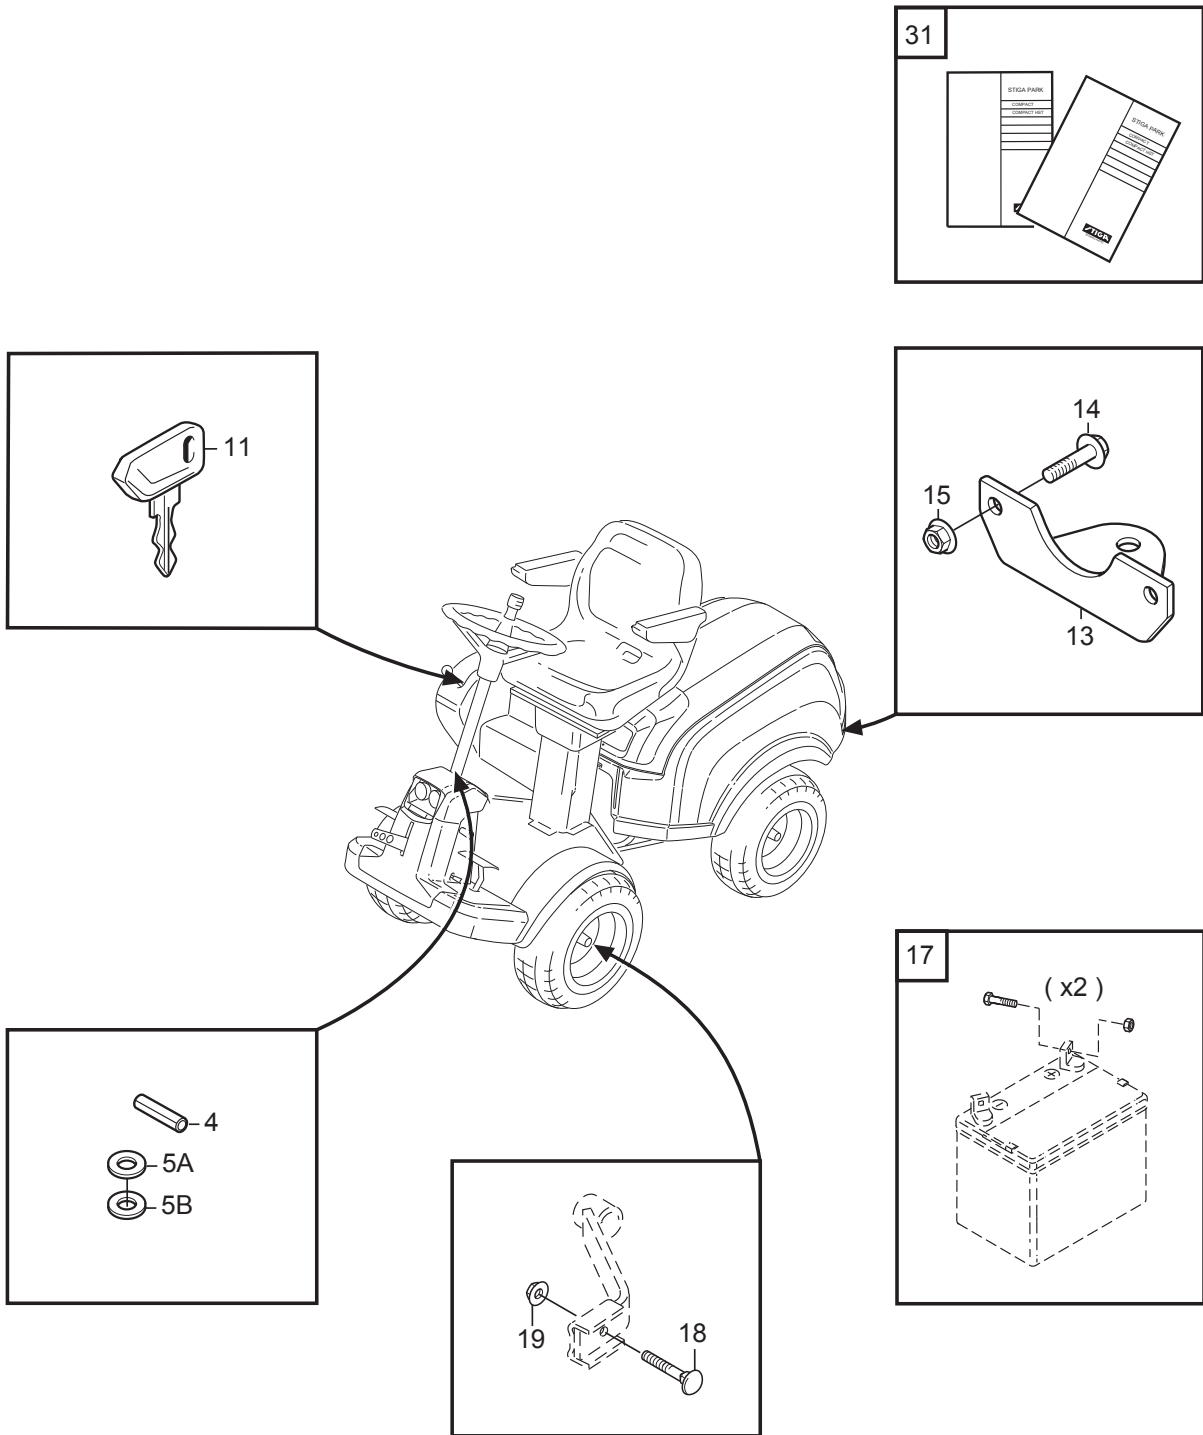

Utgåva Issue 43 - 2014		Monteringsdetaljer Assembly parts			
Pos. Fig.	Antal Quantity	Art nr Part No	Benämning	Description	Anmärkning Notes
4	2	9595-0262-00	Spännstift	Locating Pin	
5	1	9699-0103-02	Bricka	Washer	0.5 mm
5	1	9699-0114-02	Bricka	Washer	1.0 mm
11	2	118210027/0	Kil	Key	
13	1	1134-5512-01	Dragplåt5-01	Towing Plate	
14	2	9959-0820-16	Skruv	Screw	
15	2	9739-0831-22	Mutter	Nut	
17	1	1134-6113-02	Skruv	Screw	
18	2	9898-1035-16	Skruv	Screw	
19	2	9739-1031-22	Mutter	Nut	
31					as PDF