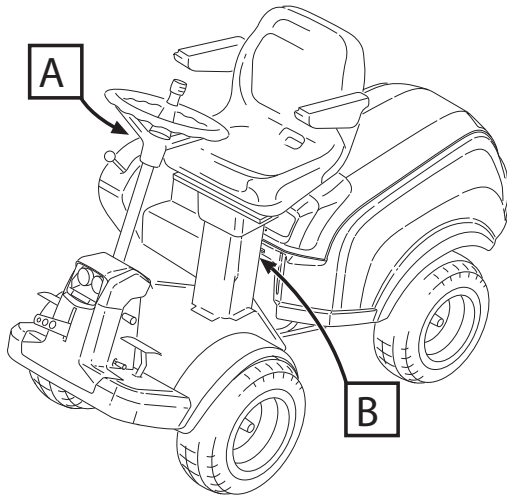

Utgåva Issue 43 - 2014		Kaross Body work			
Pos. Fig.	Antal Quantity	Art nr Part No	Benämning	Description	Anmärkning Notes
1	1	1137-0048-01	Framskärm-Vä	Mud Guard, Front-Lh	
2	1	1137-0048-02	Framskärm-Hö	Mud Guard, Front-Rh	
3	2	9893-0616-16	Relä | Skruv	Relay | Screw	
4	2	1134-4176-01	Clips	Clips	
5	2	9699-0060-02	Bricka	Washer	
6	2	9747-0631-02	Mutter | Låsmutter	Nut	
7	2	1137-0088-01	Stödplåt	Support Plate	
8	6	9945-0816-16	Skruv	Screw	
9	4	9699-0056-02	Bricka	Washer	
10	1	1137-0049-01	Stötfångare-Fram	Front Bumper	
11	6	9893-0616-16	Relä | Skruv	Relay | Screw	
12	2	1134-4176-01	Clips	Clips	
17	1	1134-4360-01	Kåpa-Inre (1-00)	Cover-Inner	
18	1	1134-3979-01	Kåpa Yttre1-00	Cover-Outer	
19	3	9946-0525-16	Skruv	Screw	
20	2	9950-0570-12	Skruv	Screw	
21	2	9747-0531-02	Mutter	Nut	
23	4	9893-0616-16	Relä | Skruv	Relay | Screw	
25	1	1134-3970-05	Kantlist-Vä (Grå) 7-14	Moulding-Left (Grey)	
26	1	1134-3970-02	Kantlist-Hö (Grå) 7-14	Moulding Right-Grey	
27	4	9893-0616-16	Relä | Skruv	Relay | Screw	
28	2	9840-8013-16	Skruv	Screw	
29	2	9897-0616-16	Skruv	Screw	
31	1	1134-6461-01	Bakstycke 1-00	Rear Plate	
40	1	1137-0050-01	Frontkåpa-Nedre	Front Panel-Lower	
41	2	9838-9516-12	Skruv	Screw	
42	1	1137-0051-01	Frontkåpa-Övre	Front Panel-Upper	
43	2	9946-0525-16	Skruv	Screw	
44	1	1137-0052-01	Lamphållare	Lamp Holder	
45	1	1137-0053-01	Toppkåpa	Top Panel	
46	2	9838-9516-12	Skruv	Screw	
47	1	1137-0054-01	Lampglas	Lamp Glass