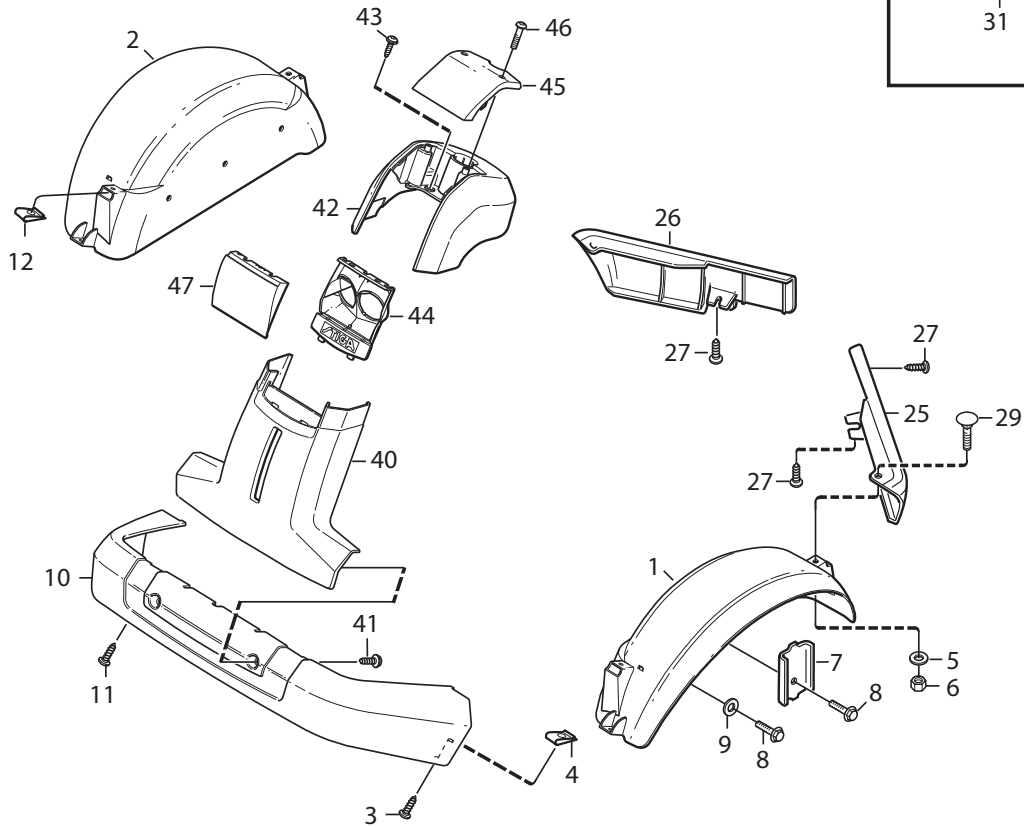

Reservdelskatalog Parts Catalogue

Park 520 Anniversary

13-6320-11 - Season 2014

- Use GLOBAL GARDEN PRODUCT Genuine Spare Parts specified in the parts list for repair and/or replacement.
 - The contents described in the parts list may change due to improvement.
 - The drawings of the spare parts are only indicative and might not represent the part in question exactly.
 - The indications "right" - "left" - "front" - "rear" refer to the position of the operator when using the machine.
- When placing orders of parts for repair and/or replacement, make sure that the illustrated parts list is the one applying to the machine's year of manufacture, as shown on the identification plate attached to the machine.

www.stiga.com

Utgåva Issue 43 - 2014		Monteringsdetaljer Assembly parts			
Pos. Fig.	Antal Quantity	Art nr Part No	Benämning	Description	Anmärkning Notes
4	2	9595-0262-00	Spännstift	Locating Pin	
5	1	9699-0103-02	Bricka	Washer	0.5 mm
5	1	9699-0114-02	Bricka	Washer	1.0 mm
11	2	118210027/0	Kil	Key	
13	1	1134-5512-01	Dragplåt5-01	Towing Plate	
14	2	9959-0820-16	Skruv	Screw	
15	2	9739-0831-22	Mutter	Nut	
17	1	1134-6113-02	Skruv	Screw	
18	2	9898-1035-16	Skruv	Screw	
19	2	9739-1031-22	Mutter	Nut	
31					as PDF