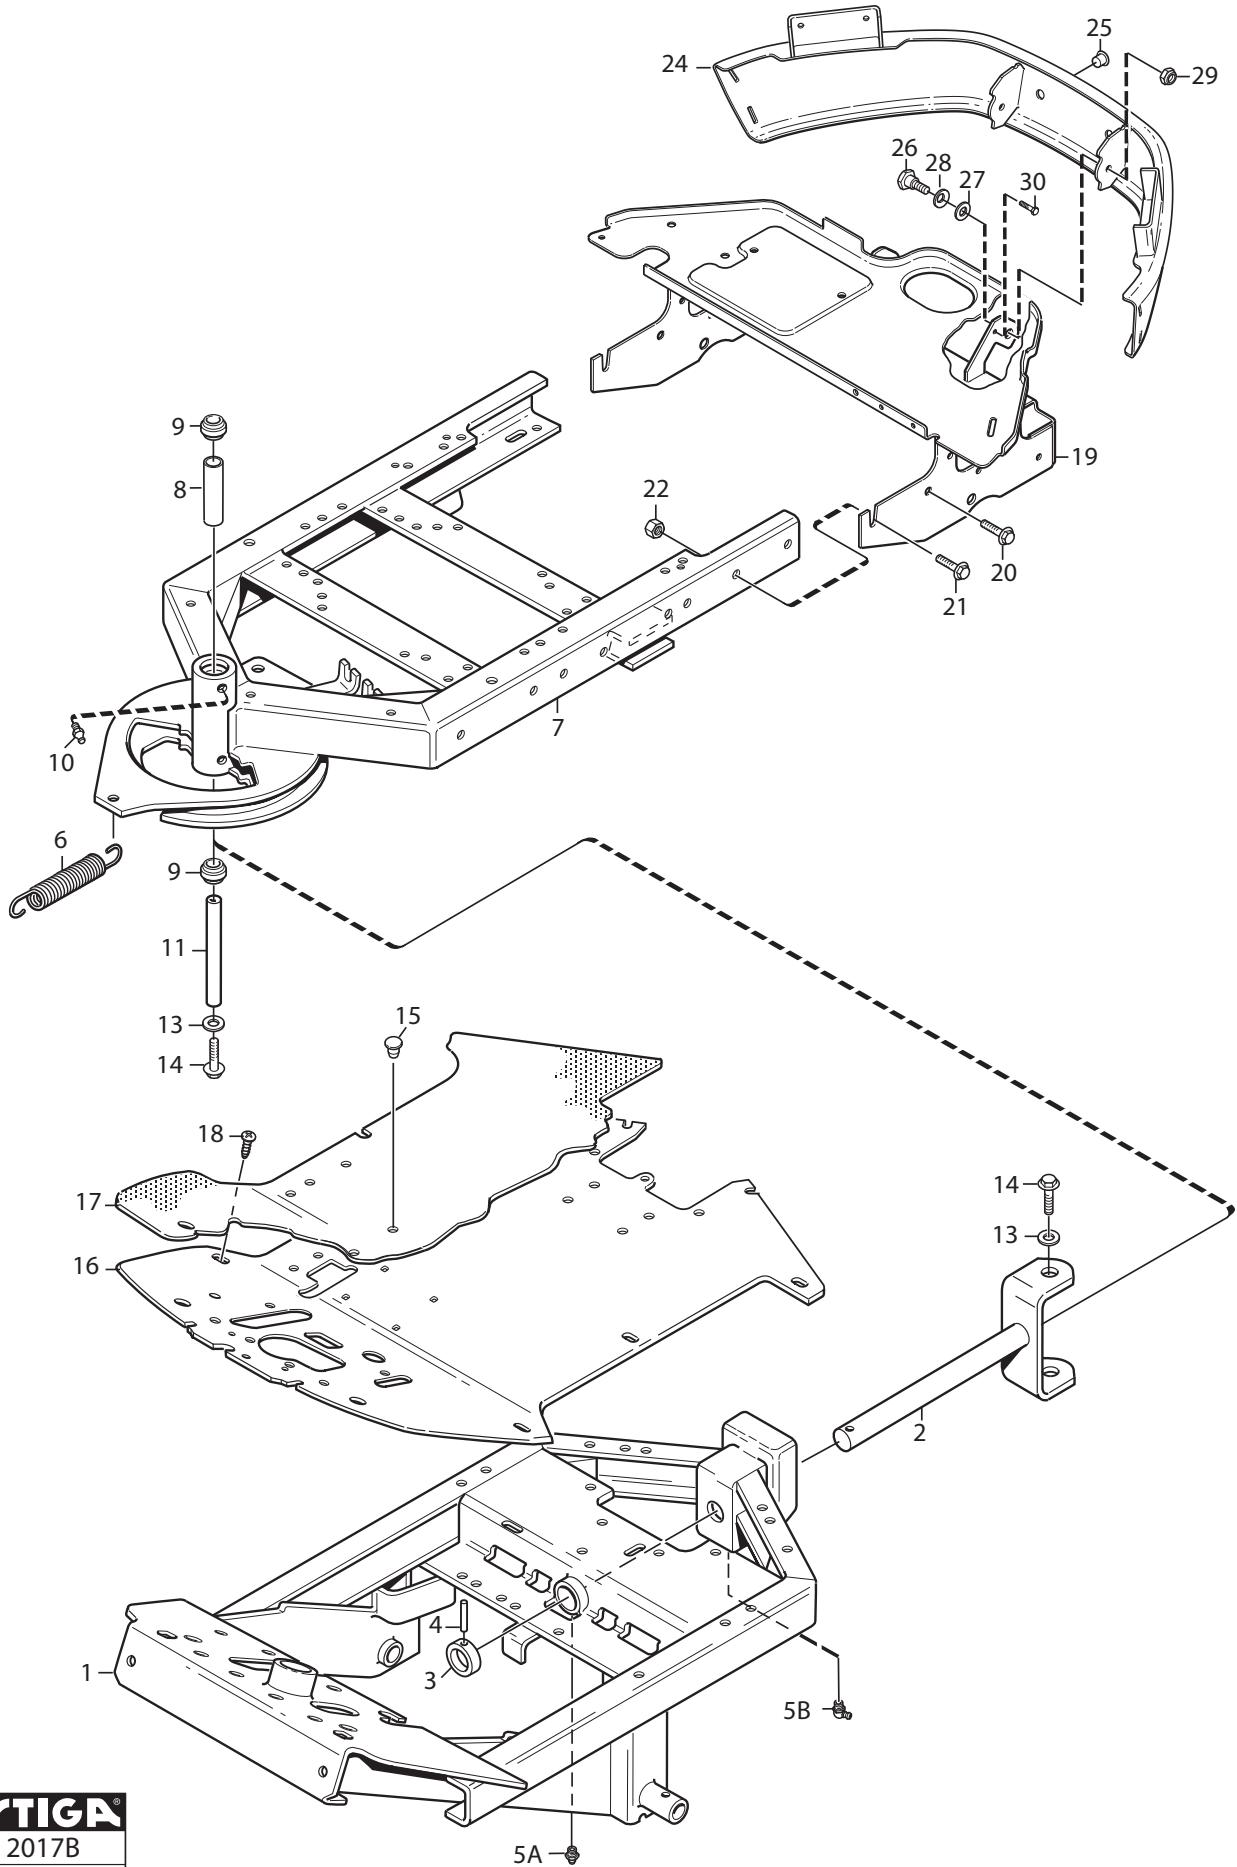

Utgåva Issue 43 - 2014		Ram	Frame		
Pos. Fig.	Antal Quantity	Art nr Part No	Benämning	Description	Anmärkning Notes
1	1	1137-0388-01	Ram-Främre (2Wd) 5-01	Frame-Front (2Wd)	France
1	1	1137-0182-01	Ram-Främre Kpl	Frame Front	
2	1	1134-3963-02	Midjegaffel Service 5-01 H10	Fork	
3	1	1134-0031-00	Ledaxelstopp	Pivot Shaft Stop	
4	1	9595-0262-00	Spännstift	Locating Pin	
5	1	9501-0500-00	Smörjkopp Kort Rak	Grease Dispenser	Rak/straight
5	1	9501-0504-01	Smörjnippel	Grease Nipple M6 90	90
6	1	1134-2171-01	Fjäder	Spring	
7	1	1134-6466-01	Ram-Bakre Kpl (5-01)	Frame-Rear Assy	
8	1	1134-5705-01	Distans	Spacer	
9	2	9547-0001-00	Ledlager Ge17Es	Bearing	
10	2	9501-0500-00	Smörjkopp Kort Rak	Grease Dispenser	
11	1	1134-5988-01	Centrumaxel	Centre Shaft	
13	2	9699-0035-02	Bricka	Washer	
14	2	9959-1025-16	Skruv	Screw	
15	2	9403-0048-70	Täckpropp Ikpt 13-6,5S	Cover Plug	
16	1	1134-6586-01	Durk (5-01)	Floor Plate	
17	1	1134-6372-04	Durkmatta	Floor Mat Hst	
18	2	9893-0616-16	Relä | Skruv	Relay | Screw	
19	1	1134-5944-01	Tankhylla Kpl. 5-01	Tank Shelf Assy	
20	2	9945-0816-16	Skruv	Screw	
21	2	9959-0820-16	Skruv	Screw	
22	2	9739-0831-22	Mutter	Nut	
24	1	1134-5676-01	Stötfångare	Rear Bumper	
25	2	1134-4100-01	Täckpropp	Plug	
26	2	1134-0240-00	Skruv	Screw	
27	2	1134-4242-01	Distansbricka	Washer	
28	2	9665-0002-00	Bricka	Washer	
29	2	9747-0831-02	Mutter | Låsmutter	Nut	
30	2	9943-0516-16	Skruv	Screw