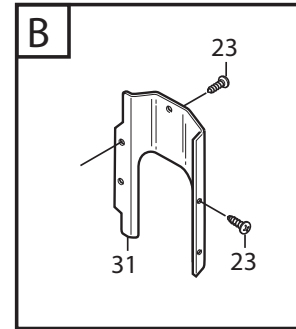

Reservdelskatalog Parts Catalogue

Park 520 Anniversary

13-6320-11 - Season 2014

- Use GLOBAL GARDEN PRODUCT Genuine Spare Parts specified in the parts list for repair and/or replacement.
 - The contents described in the parts list may change due to improvement.
 - The drawings of the spare parts are only indicative and might not represent the part in question exactly.
 - The indications "right" - "left" - "front" - "rear" refer to the position of the operator when using the machine.
- When placing orders of parts for repair and/or replacement, make sure that the illustrated parts list is the one applying to the machine's year of manufacture, as shown on the identification plate attached to the machine.

www.stiga.com

Utgåva Issue 43 - 2014		Monteringsdetaljer Assembly parts			
Pos. Fig.	Antal Quantity	Art nr Part No	Benämning	Description	Anmärkning Notes
4	2	9595-0262-00	Spännstift	Locating Pin	
5	1	9699-0103-02	Bricka	Washer	0.5 mm
5	1	9699-0114-02	Bricka	Washer	1.0 mm
11	2	118210027/0	Kil	Key	
13	1	1134-5512-01	Dragplåt5-01	Towing Plate	
14	2	9959-0820-16	Skruv	Screw	
15	2	9739-0831-22	Mutter	Nut	
17	1	1134-6113-02	Skruv	Screw	
18	2	9898-1035-16	Skruv	Screw	
19	2	9739-1031-22	Mutter	Nut	
31					as PDF