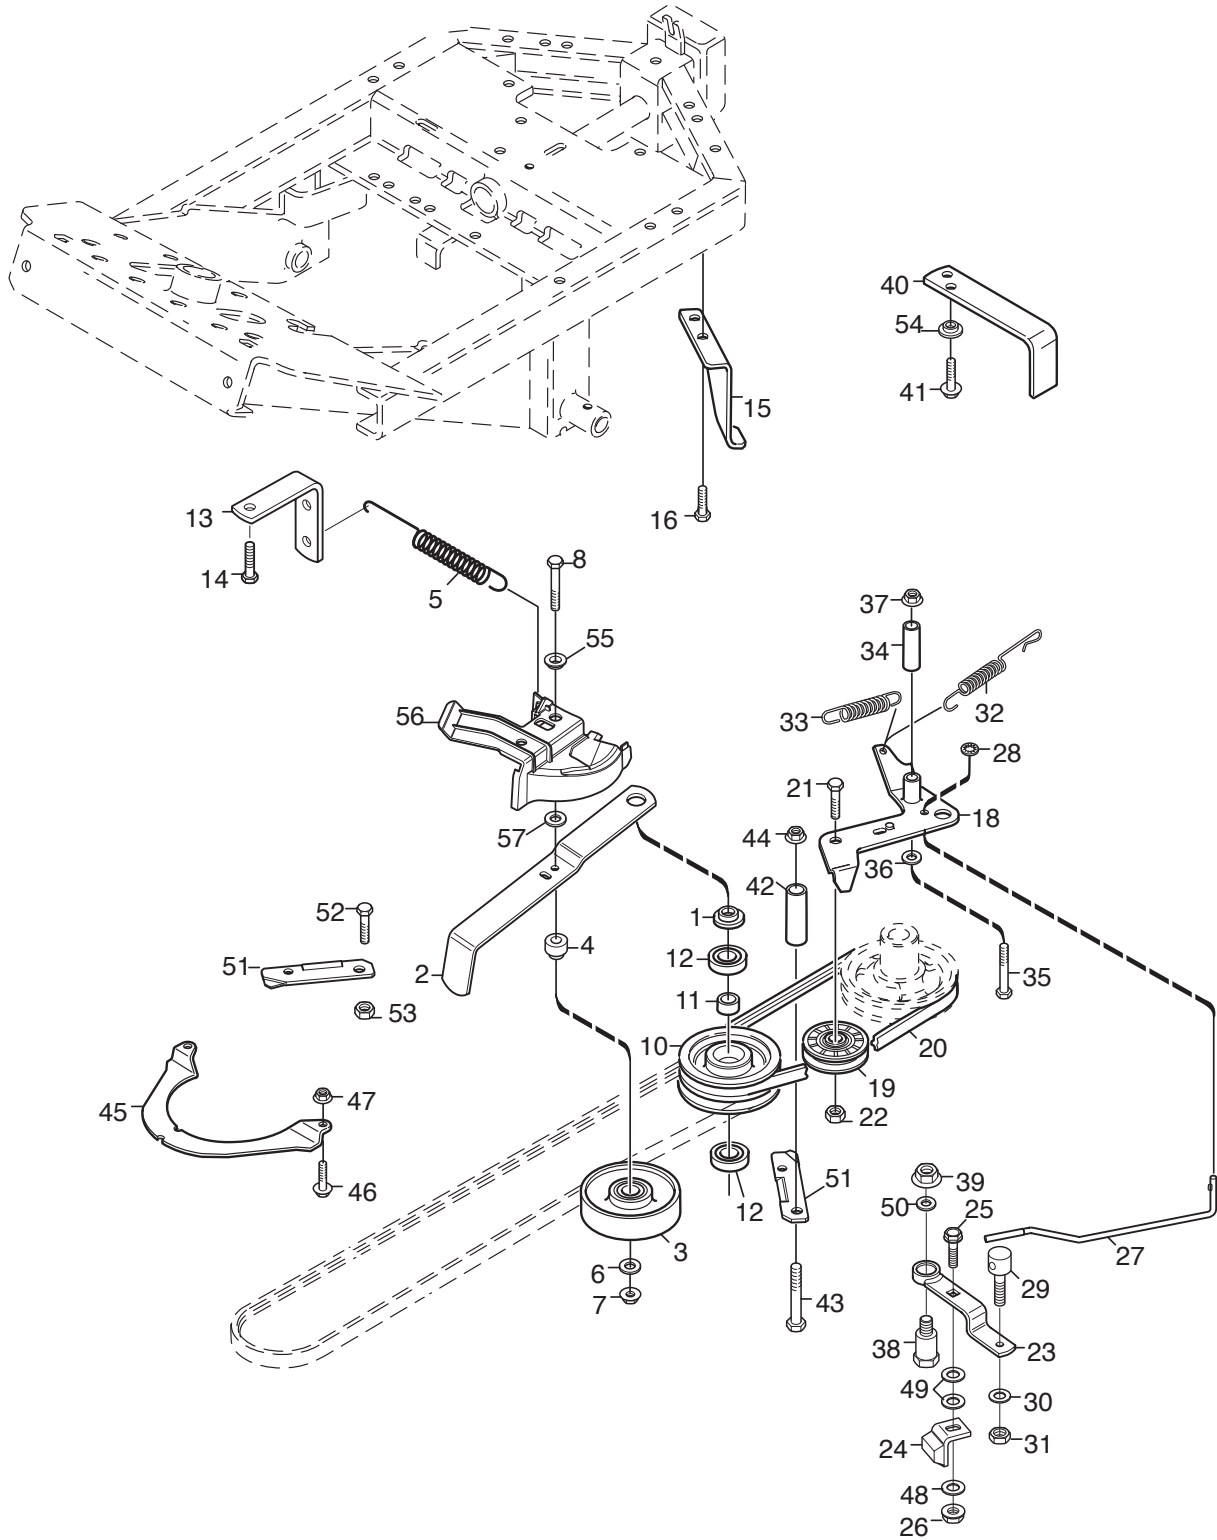

Utgåva Issue 50 - 2014		PTO			
Pos. Fig.	Antal Quantity	Art nr Part No	Benämning	Description	Anmärkning Notes
51	2	337546547/0	Plat	Plate	
52	1	112793102/0	Skruv	Screw	
53	1	112293201/0	Mutter	Nut	
54	2	325160039/0	Distans	Spacer	
55	1	122041980/0	Bussning	Bushing	
56	1	337600000/0	Skydd	Protection	
57	1	112523060/0	Bricka	Washer