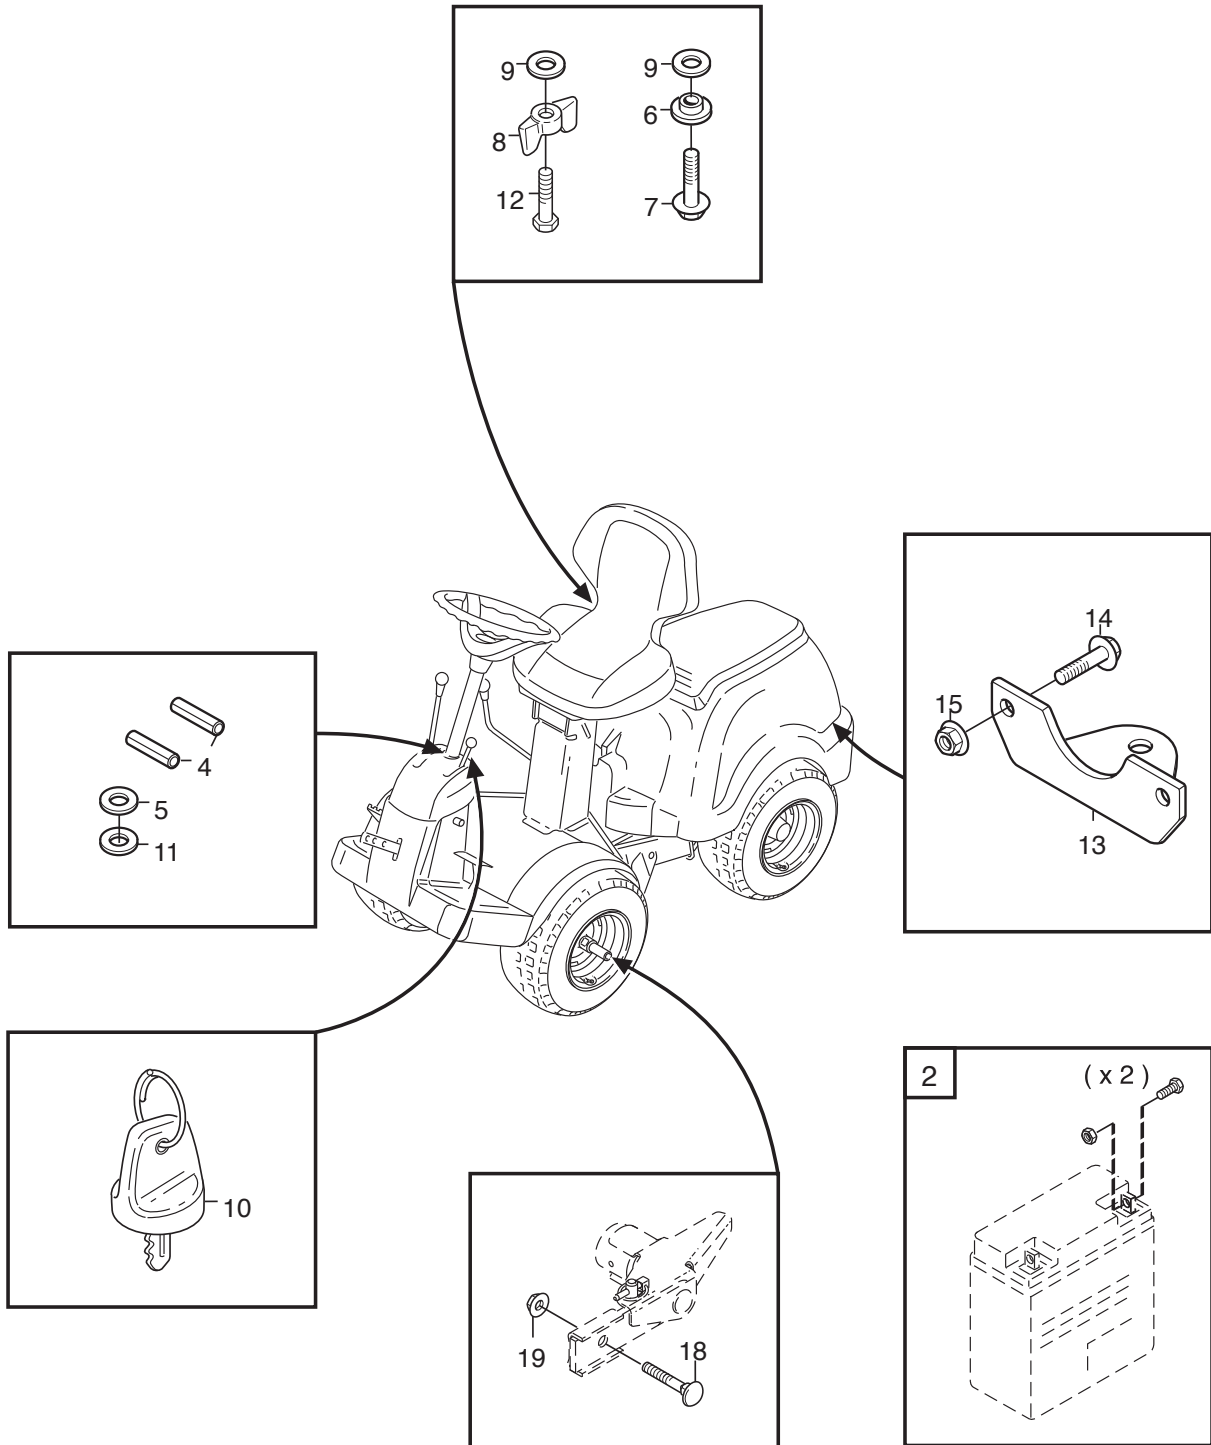

Utgåva Issue 50 - 2014		Monteringsdetaljer Assembly parts			
Pos. Fig.	Antal Quantity	Art nr Part No	Benämning	Description	Anmärkning Notes
2	1	1134-6113-01	Skruv	Screw	
4	2	9595-0262-00	Spännstift	Locating Pin | Elastic Pin	
5	1	9699-0103-02	Bricka	Washer	0.5 mm
11	1	9699-0114-02	Bricka	Washer	1.0 mm
6	2	1134-4185-01	Ansatsbricka	Flange Washer	
7	2	9959-0820-16	Skruv	Screw	
8	2	1134-4481-01	Vingmutter	Wing Nut	
9	4	112523060/0	Bricka	Washer	
10	2	1134-4734-01	Tändningsnyckel	Ignition Key	
12	2	112793102/0	Skruv	Screw	
13	1	1134-5512-01	Dragplat | Dragplat5-01	Towing Plate	
14	2	9959-0820-16	Skruv	Screw	
15	2	112154220/0	Mutter	Nut	
18	2	9898-1035-16	Skruv	Screw	
19	2	9739-1031-22	Mutter	Nut