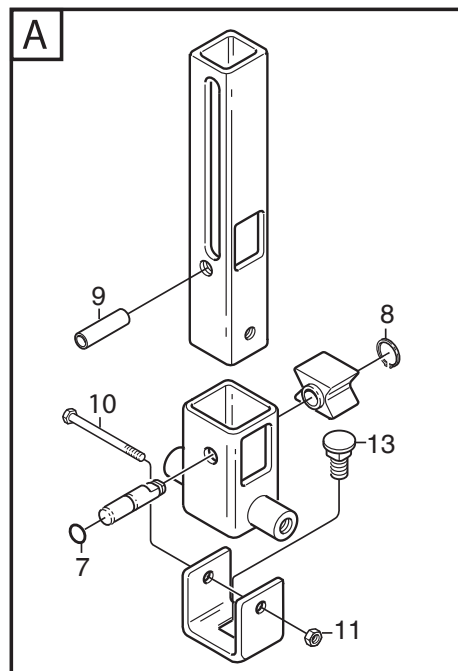

Reservdelskatalog Parts Catalogue

Park 320 M

2F6120520/S15 - Season 2015

- Use GLOBAL GARDEN PRODUCT Genuine Spare Parts specified in the parts list for repair and/or replacement.
 - The contents described in the parts list may change due to improvement.
 - The drawings of the spare parts are only indicative and might not represent the part in question exactly.
 - The indications "right" - "left" - "front" - "rear" refer to the position of the operator when using the machine.
- When placing orders of parts for repair and/or replacement, make sure that the illustrated parts list is the one applying to the machine's year of manufacture, as shown on the identification plate attached to the machine.

www.stiga.com

Utgåva Issue 50 - 2014		Pedallyft Pedal lift			
Pos. Fig.	Antal Quantity	Art nr Part No	Benämning	Description	Anmärkning Notes
1	1	1134-4117-01	Fäste	Bracket	
2	2	1134-2684-01	Lager	Bearing	
3	1	1134-4945-01	Lyftspärr kpl	Lift Catch Assy	Pos 7-13 incl.
7	1	9404-0027-01	O-ring	O-ring	
8	1	9650-0039-04	Sparring Sga 8	Lock Ring	
9	1	9595-0276-01	Spiralspännstift 8*24	Locating Pin	
10	1	112689500/0	Skruv	Screw	
11	1	112154510/0	Mutter	Nut	
13	1	9897-0820-16	Skruv	Screw	
14	1	112155000/0	Mutter	Nut	
15	1	1134-4860-01	Lyftgaffel	Lift Fork	
16	2	1134-0240-00	Skruv	Screw	
17	1	1134-4938-01	Lyftpedal	Lift Pedal	
18	2	112791500/0	Skruv	Screw	
19	2	9739-0631-22	Mutter	Nut	
20	1	4231-0013-00	Fjäder	Spring	