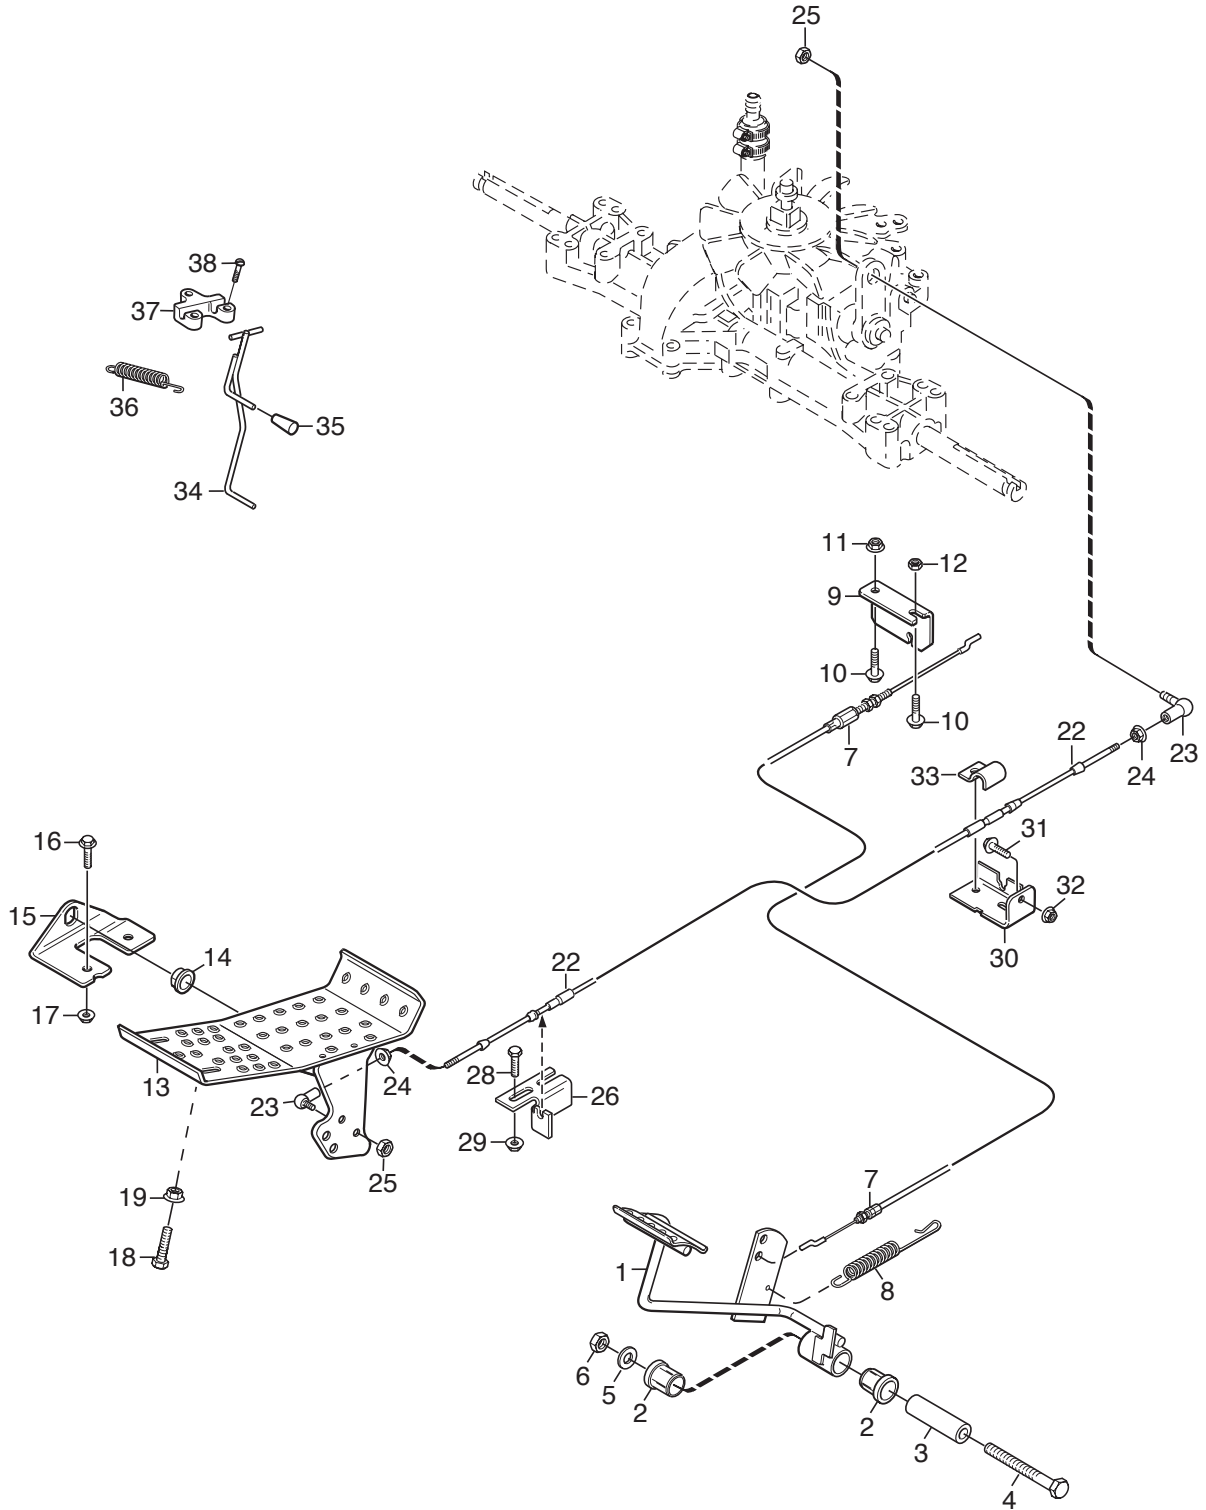

Utgåva Issue 50 - 2014		Fotreglage		Foot controls	
Pos. Fig.	Antal Quantity	Art nr Part No	Benämning	Description	Anmärkning Notes
1	1	1134-5655-01	Kopplingspedal Kpl	Clutch Pedal	
2	1	1134-9024-01	Lager (4 St)	Bearing	Sats 4 st/kit of 4
3	1	1134-5677-02	Distans	Spacer	
4	1	9997-1070-12	Skruv	Screw	
5	1	9699-0030-02	Bricka	Washer	
6	1	9739-1031-22	Mutter	Nut	
7	1	1134-6005-01	Reglagewire	Control Cable	
8	1	4231-0013-00	Fjäder	Spring	
9	1	1134-3906-01	Vajerfäste 24	Cabel Holder	
9	1	1134-6467-01	Wirefäste	Cable Holder	
10	2	9959-0820-16	Skruv	Screw	
11	1	112154220/0	Mutter	Nut	
12	1	112155000/0	Mutter	Nut	
13	1	1134-6353-01	Drivpedal	Drive Pedal	
14	2	1134-6313-01	Lager	Bearing	
15	2	1134-2700-01	Fäste	Bracket	
16	2	9959-0820-16	Skruv	Screw	
17	2	112154220/0	Mutter	Nut	
18	1	9997-0835-16	Skruv	Screw	
19	1	112154220/0	Mutter	Nut	
22	1	1134-2766-05	Reglagevajer	Speed Control Cable	
23	2	9570-0001-00	Vinkellänk As8 Din 71802M5 | Länk	Elbow Link | Joint	
24	2	9739-0531-22	Mutter	Nut	
25	2	112154330/0	Mutter	Nut	
26	1	1134-6317-01	Wirefäste	Wire Bracket	
28	2	9959-0620-16	Skruv	Screw	
29	2	9739-0631-22	Mutter	Nut	
30	1	1134-3395-01	Fäste 24 (5-01)	Attachment	
31	2	9959-0820-16	Skruv	Screw	
32	2	112154220/0	Mutter	Nut	
33	1	1134-2021-01	Växelwirefäste	Clamp	
34	1	1134-5353-01	Bromsstang	Brake Rod	
35	1	1134-2786-01	Knopp	Knob	
36	1	1131-1497-01	Fjäder	Brake Spring	
37	1	1134-4002-01	Fäste	Brake Rod Attachment	
38	3	112728697/0	Skruv	Screw