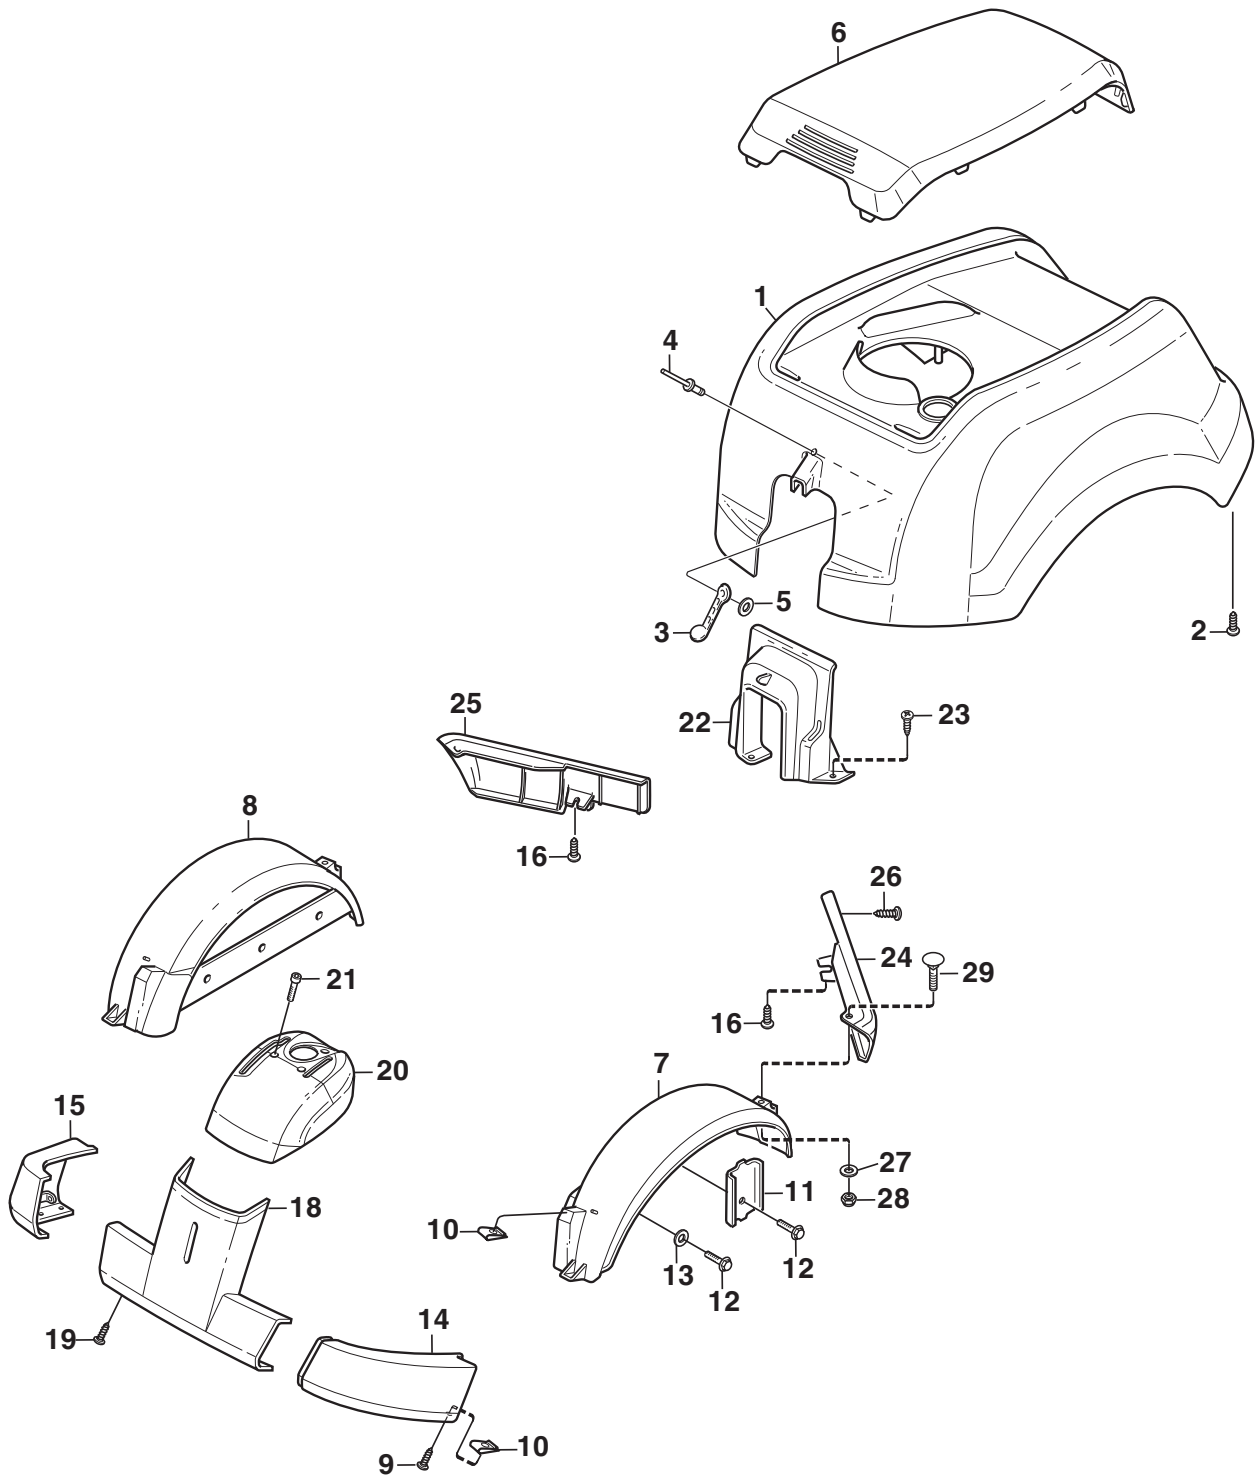

Utgåva Issue 50 - 2014		Kaross Body work			
Pos. Fig.	Antal Quantity	Art nr Part No	Benämning	Description	Anmärkning Notes
1	1	1134-5263-02	Motorhuv Gul	Engine Hood Yellow	Yellow
2	7	9838-9530-12	Skruv	Screw	
3	1	1134-9028-01	Gummistropp (3 St)	Rubber Strap (3 Pcs)	Sats 3 st/kit of 3
4	1	9632-0516-00	Popnit 9.5	Pop Rivet	
5	1	9699-0120-02	Bricka	Washer	
6	1	1134-5264-01	Motorlucka (Gra) 7-14	Engine Cover (Grey) 7-14	Grey
7	1	1134-5308-01	Skärm-Vä (Gra) 7-14	Mudguard-Lh (Grey) 7-14	Grey
8	1	1134-5308-02	Skärm-Hö (Gra) 7-14	Mudguard-Rh (Grey) 7-14	Grey
9	4	9893-0616-16	Skruv | Relä	Screw | Relay	
10	4	1134-4176-01	Clips	Clips	
11	2	1134-0225-00	Stödplat	Support Plate	
12	6	9945-0816-16	Skruv	Screw	
13	4	112523060/0	Bricka	Washer	
14	1	1134-5306-01	Stötfangare Front-Vä Grå	Bumper Front-Lh (Grey)	Grey
15	1	337502505/0	Stötfangare Front-Hö Gra	Bumper Front-Rh (Grey)	
16	2	9893-0616-16	Skruv | Relä	Screw | Relay	
18	1	1134-5305-01	Front Nedre Gul	Lower Hood Yellow	Grey
19	2	9893-0616-16	Skruv | Relä	Screw | Relay	
20	1	1134-5320-05	Front-Övre (Gul) 1-00	Front-Upper Part (Yellow)	
21	2	9946-0525-16	Skruv	Screw	
22	1	1134-6241-01	Huvstöd (Svart) 5-01	Hood Support	
23	3	9893-0616-16	Skruv | Relä	Screw | Relay	
24	1	1134-3970-05	Kantlist-Vä (Gra) 7-14	Moulding-Left (Grey)	
25	1	1134-3970-02	Kantlist-Hö (Gra) 7-14	Moulding Right-Grey	
26	2	9893-0616-16	Skruv | Relä	Screw | Relay	
27	2	9699-0060-02	Bricka	Washer	
28	2	112154510/0	Mutter	Nut	
29	2	112815200/0	Skruv	Screw