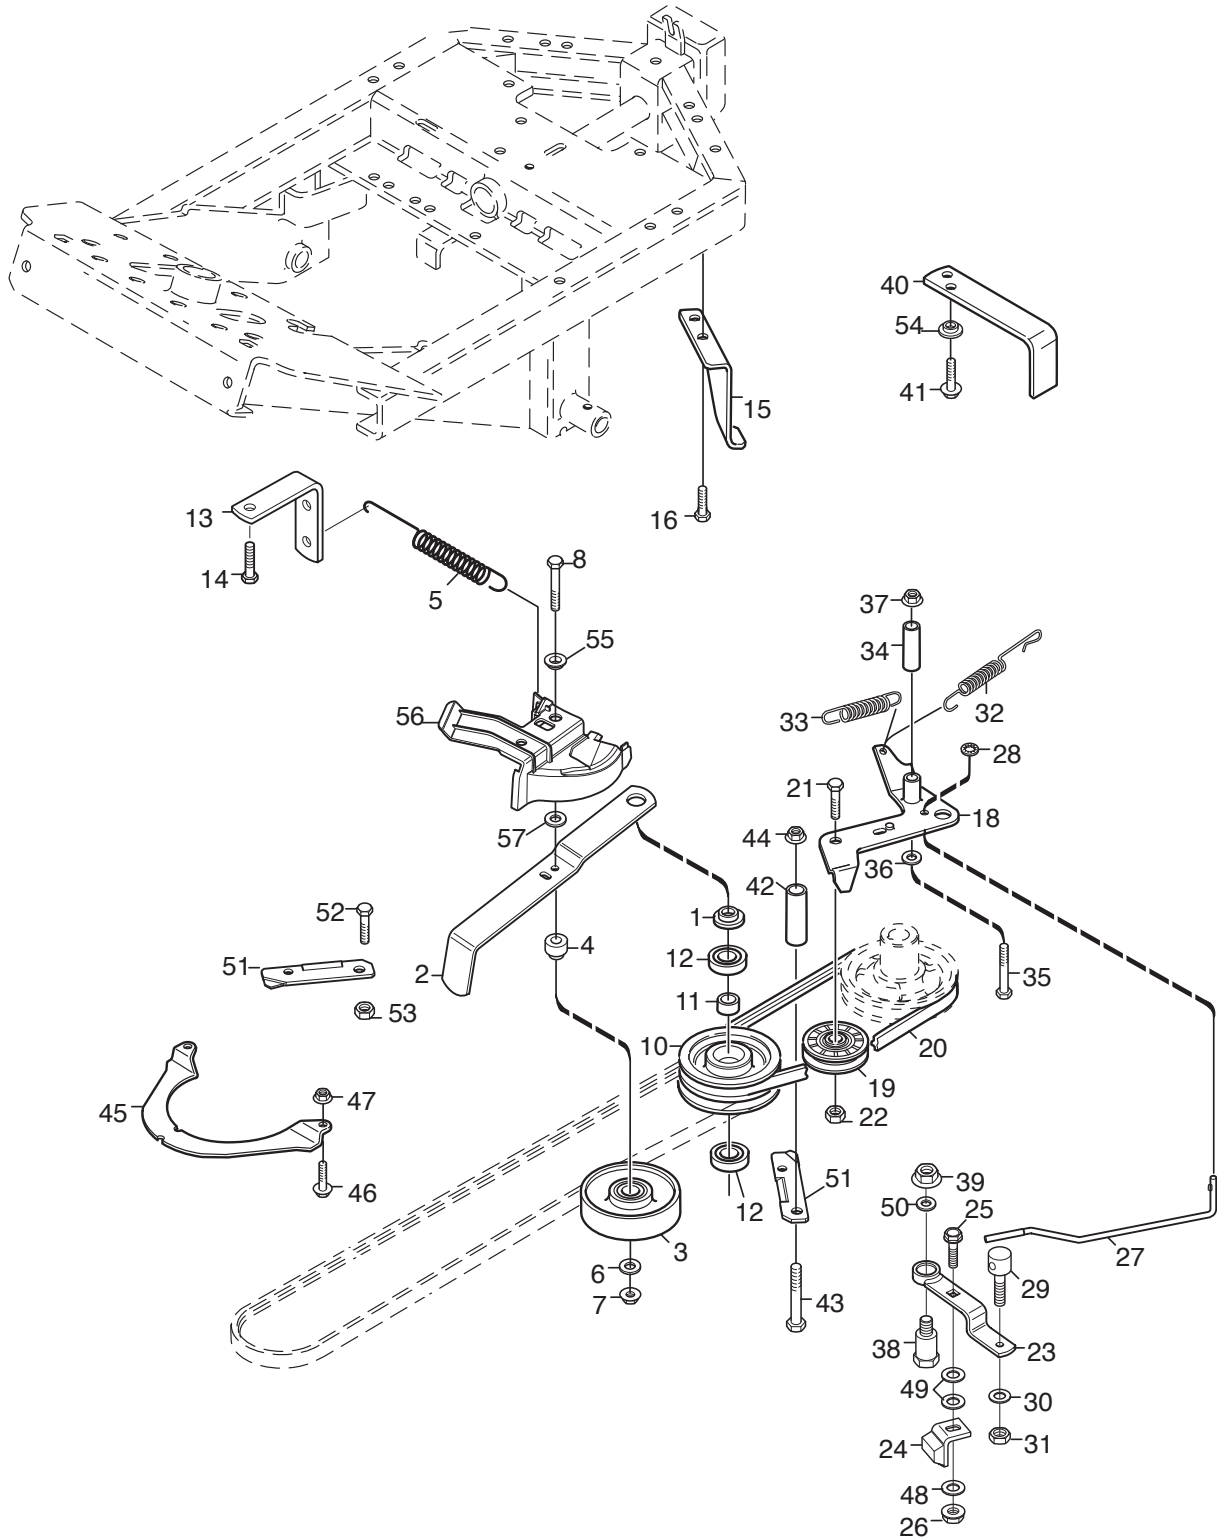

Reservdelskatalog Parts Catalogue

Park 320 M

2F6120520/S15 - Season 2015

- Use GLOBAL GARDEN PRODUCT Genuine Spare Parts specified in the parts list for repair and/or replacement.
 - The contents described in the parts list may change due to improvement.
 - The drawings of the spare parts are only indicative and might not represent the part in question exactly.
 - The indications "right" - "left" - "front" - "rear" refer to the position of the operator when using the machine.
- When placing orders of parts for repair and/or replacement, make sure that the illustrated parts list is the one applying to the machine's year of manufacture, as shown on the identification plate attached to the machine.

www.stiga.com

Utgåva Issue 50 - 2014		Pedallyft Pedal lift			
Pos. Fig.	Antal Quantity	Art nr Part No	Benämning	Description	Anmärkning Notes
1	1	1134-4117-01	Fäste	Bracket	
2	2	1134-2684-01	Lager	Bearing	
3	1	1134-4945-01	Lyftspärr kpl	Lift Catch Assy	Pos 7-13 incl.
7	1	9404-0027-01	O-ring	O-ring	
8	1	9650-0039-04	Sparring Sga 8	Lock Ring	
9	1	9595-0276-01	Spiralspännstift 8*24	Locating Pin	
10	1	112689500/0	Skruv	Screw	
11	1	112154510/0	Mutter	Nut	
13	1	9897-0820-16	Skruv	Screw	
14	1	112155000/0	Mutter	Nut	
15	1	1134-4860-01	Lyftgaffel	Lift Fork	
16	2	1134-0240-00	Skruv	Screw	
17	1	1134-4938-01	Lyftpedal	Lift Pedal	
18	2	112791500/0	Skruv	Screw	
19	2	9739-0631-22	Mutter	Nut	
20	1	4231-0013-00	Fjäder	Spring	