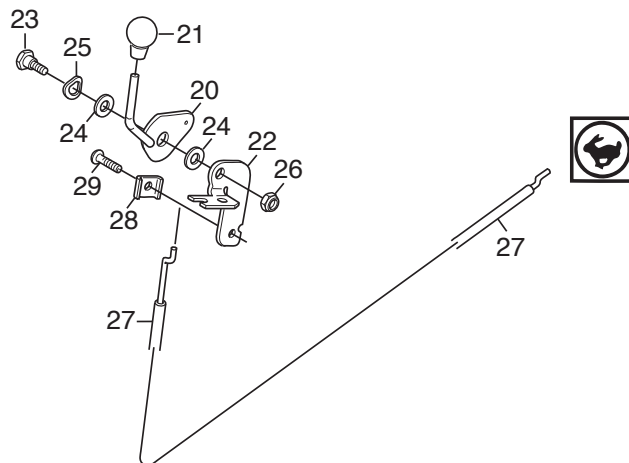

Utgåva Issue 50 - 2014		Handreglage Hand controls			
Pos. Fig.	Antal Quantity	Art nr Part No	Benämning	Description	Anmärkning Notes
1	1	1134-6301-01	Aggregatsspak5-01	Engage Lever	
2	1	1134-2551-01	Knopp	Knob	
3	1	1134-3790-02	Lager	Bearing	
4	1	9699-0090-02	Bricka	Washer	
5	1	4231-0013-00	Fjäder	Spring	
6	1	1134-5368-01	Panel	Dashboard	
7	1	9400-0312-01	Mikrobrytare	Microswitch	
8	4	9946-0525-16	Skruv	Screw	
9	1	1134-3573-05	Reglagewire	Control Cable	
20	1	1134-5465-01	Gasreglage	Throttle Control Lever	
21	1	1134-4078-01	Knopp	Knob	
22	1	1134-5464-01	Fäste	Bracket	
23	1	1134-0240-00	Skruv	Screw	
24	2	1134-4242-01	Bricka | Distansbricka	Washer	
25	1	9694-0001-00	Bricka	Washer	
26	1	112155000/0	Mutter	Nut	
27	1	1134-4197-03	Gasreglage	Throttle Cable	
28	1	9500-9991-00	Kabelklämma	Wire Clamp	
29	1	9943-0516-16	Skruv	Screw