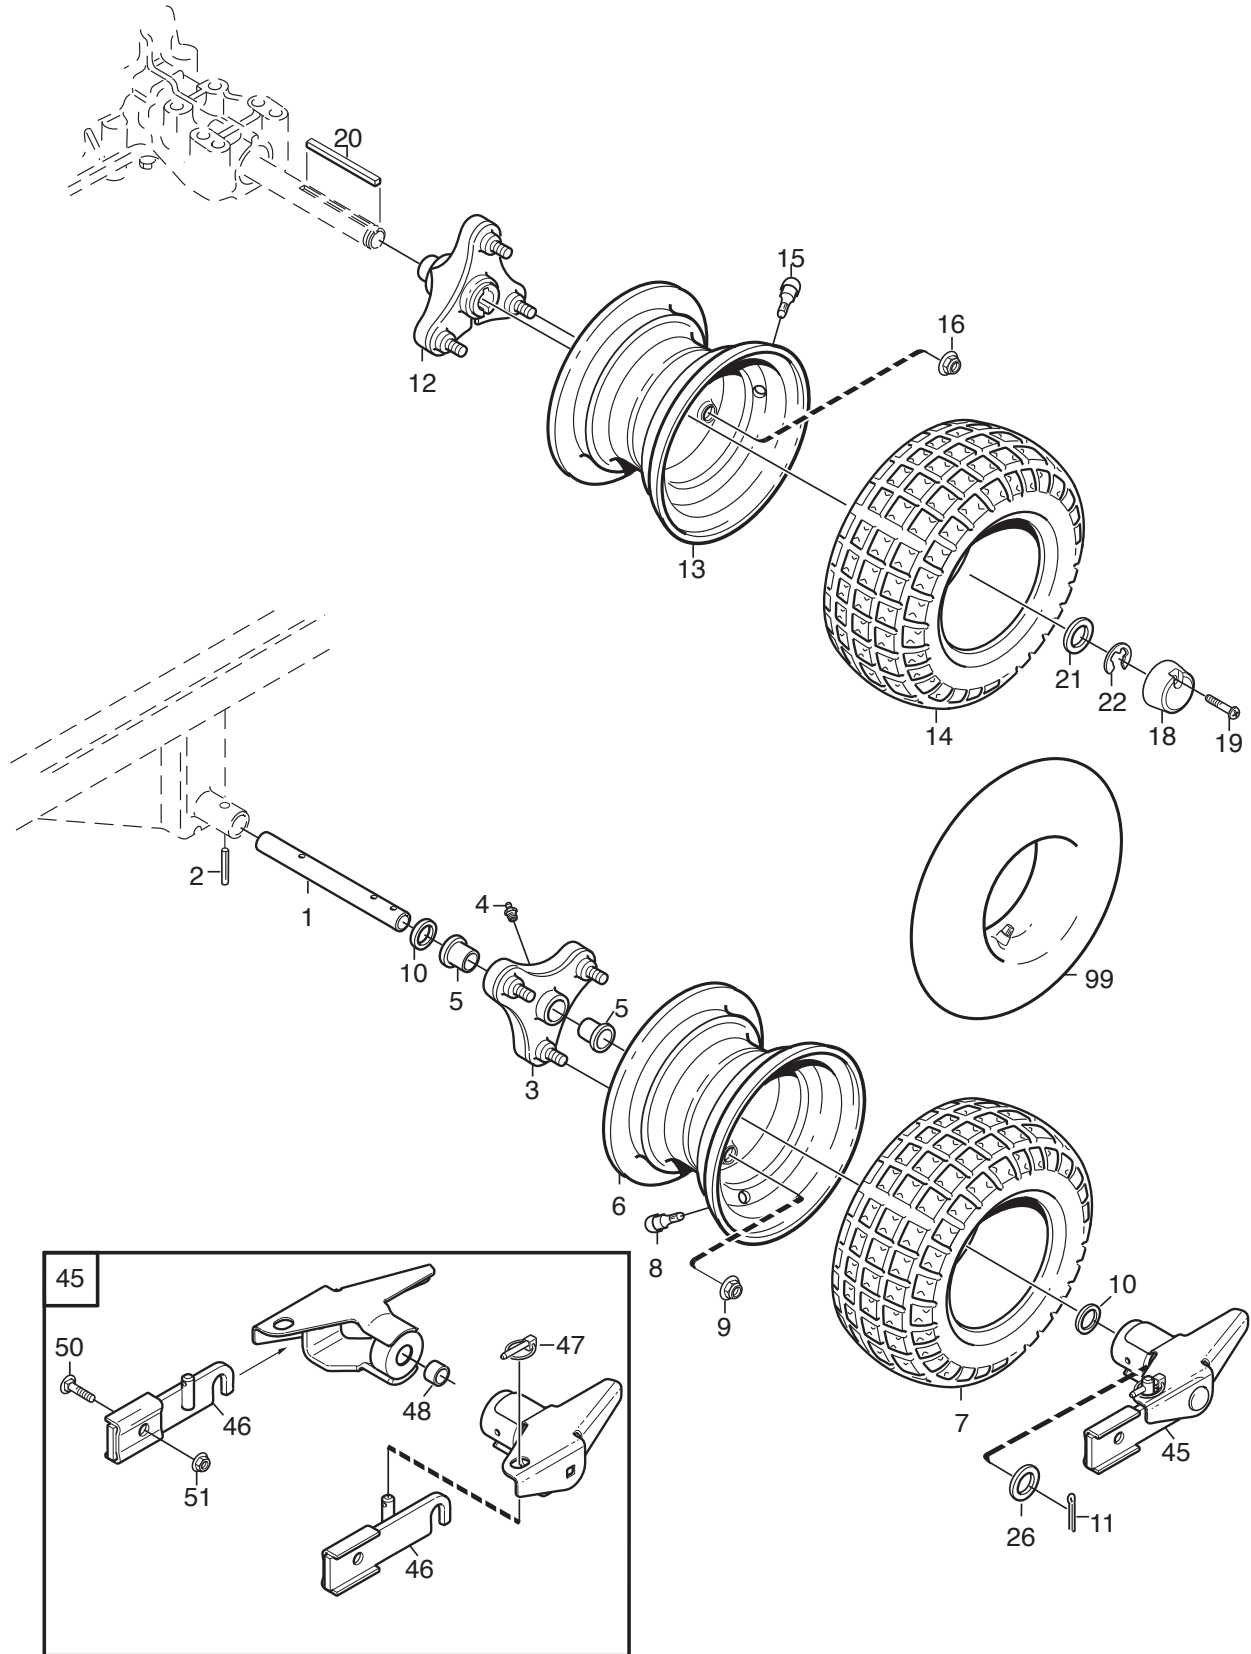

Utgåva Issue 50 - 2014		Hjul Wheels			
Pos. Fig.	Antal Quantity	Art nr Part No	Benämning	Description	Anmärkning Notes
1	2	1134-0075-01	Framaxeltapp	Front Axle	
2	2	9595-0258-00	Spännstift	Locating Pin	
3	2	1134-4844-05	Hjulnav Kpl	Wheel Hub Assy	
4	1	9501-0500-00	Smörjkopp Kort Rak	Grease Dispenser	
5	1	1134-9026-01	Bussning	Bearing	Sats 4 st/kit of 4
6	2	187000454/0	Fälg	Rim | Rimm	
7	2	9545-0116-00	Däck	Tyre	16 x 7.50 - 8
8	2	9545-0500-00	Ventil	Valve Assy.	
9	6	9731-1031-22	Mutter	Nut	
10	8	1134-0341-01	Bricka	Washer	
11	2	9599-0080-02	SaxSprint Sp 4*28	Cotter Pin	
12	2	1134-4844-02	Hjulnav Kpl	Wheel Hub Assy	
13	2	187000454/0	Fälg	Rim | Rimm	
14	2	9545-0116-00	Däck	Tyre	16 x 7.50 - 8
15	2	9545-0500-00	Ventil	Valve Assy.	
16	6	9731-1031-22	Mutter	Nut	
18	2	1134-4796-01	Navkapsel	Hub Cap	
19	2	9947-0540-19	Skruv	Screw	
20	2	1134-2471-01	Kil	Key	
21	2	9699-0042-02	Bricka	Washer	
22	2	9653-0001-04	Sparryttare Rs	Lock Ring	
26	2	9699-0042-02	Bricka	Washer	
45	1	13-0992-61	Rac Snabbfäste 2Wd Park	Rac Quick Connection 2Wd	Inkl. pos 11,26,46-51
46	1	1134-7465-01	Sats-Fästen (Vä+Hö Inkl Skruv)	Attachment Kit	Inkl. pos 50-51
47	2	1137-0077-01	Säkerhetssprint | Lassprint	Safety Pin | Locking Pin	
48	2	9548-0026-01	Glidlager 20E7X26-20	Bearing	
50	2	9898-1035-16	Skruv	Screw	
51	2	9739-1031-22	Mutter	Nut	
99	1	9545-0203-00	Innerslang	Inner Tube	Reservdel/spare part