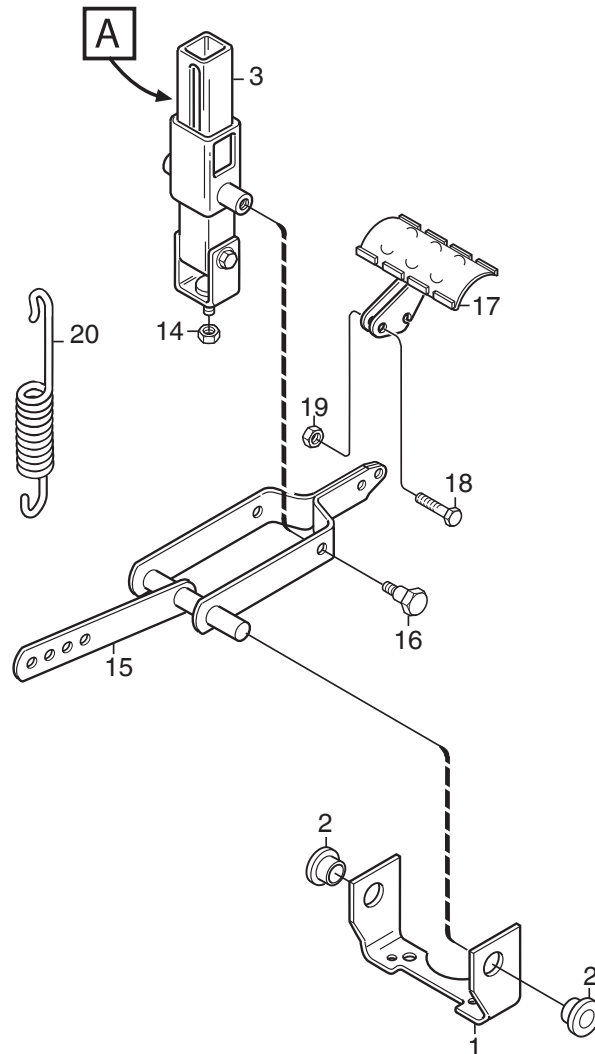

Reservdelskatalog Parts Catalogue

Park 320 M

2F6120520/S15 - Season 2015

- Use GLOBAL GARDEN PRODUCT Genuine Spare Parts specified in the parts list for repair and/or replacement.
 - The contents described in the parts list may change due to improvement.
 - The drawings of the spare parts are only indicative and might not represent the part in question exactly.
 - The indications "right" - "left" - "front" - "rear" refer to the position of the operator when using the machine.
- When placing orders of parts for repair and/or replacement, make sure that the illustrated parts list is the one applying to the machine's year of manufacture, as shown on the identification plate attached to the machine.

www.stiga.com

Utgåva Issue 50 - 2014		Pedallyft Pedal lift			
Pos. Fig.	Antal Quantity	Art nr Part No	Benämning	Description	Anmärkning Notes
1	1	1134-4117-01	Fäste	Bracket	
2	2	1134-2684-01	Lager	Bearing	
3	1	1134-4945-01	Lyftspärr kpl	Lift Catch Assy	Pos 7-13 incl.
7	1	9404-0027-01	O-ring	O-ring	
8	1	9650-0039-04	Sparring Sga 8	Lock Ring	
9	1	9595-0276-01	Spiralspännstift 8*24	Locating Pin	
10	1	112689500/0	Skruv	Screw	
11	1	112154510/0	Mutter	Nut	
13	1	9897-0820-16	Skruv	Screw	
14	1	112155000/0	Mutter	Nut	
15	1	1134-4860-01	Lyftgaffel	Lift Fork	
16	2	1134-0240-00	Skruv	Screw	
17	1	1134-4938-01	Lyftpedal	Lift Pedal	
18	2	112791500/0	Skruv	Screw	
19	2	9739-0631-22	Mutter	Nut	
20	1	4231-0013-00	Fjäder	Spring	