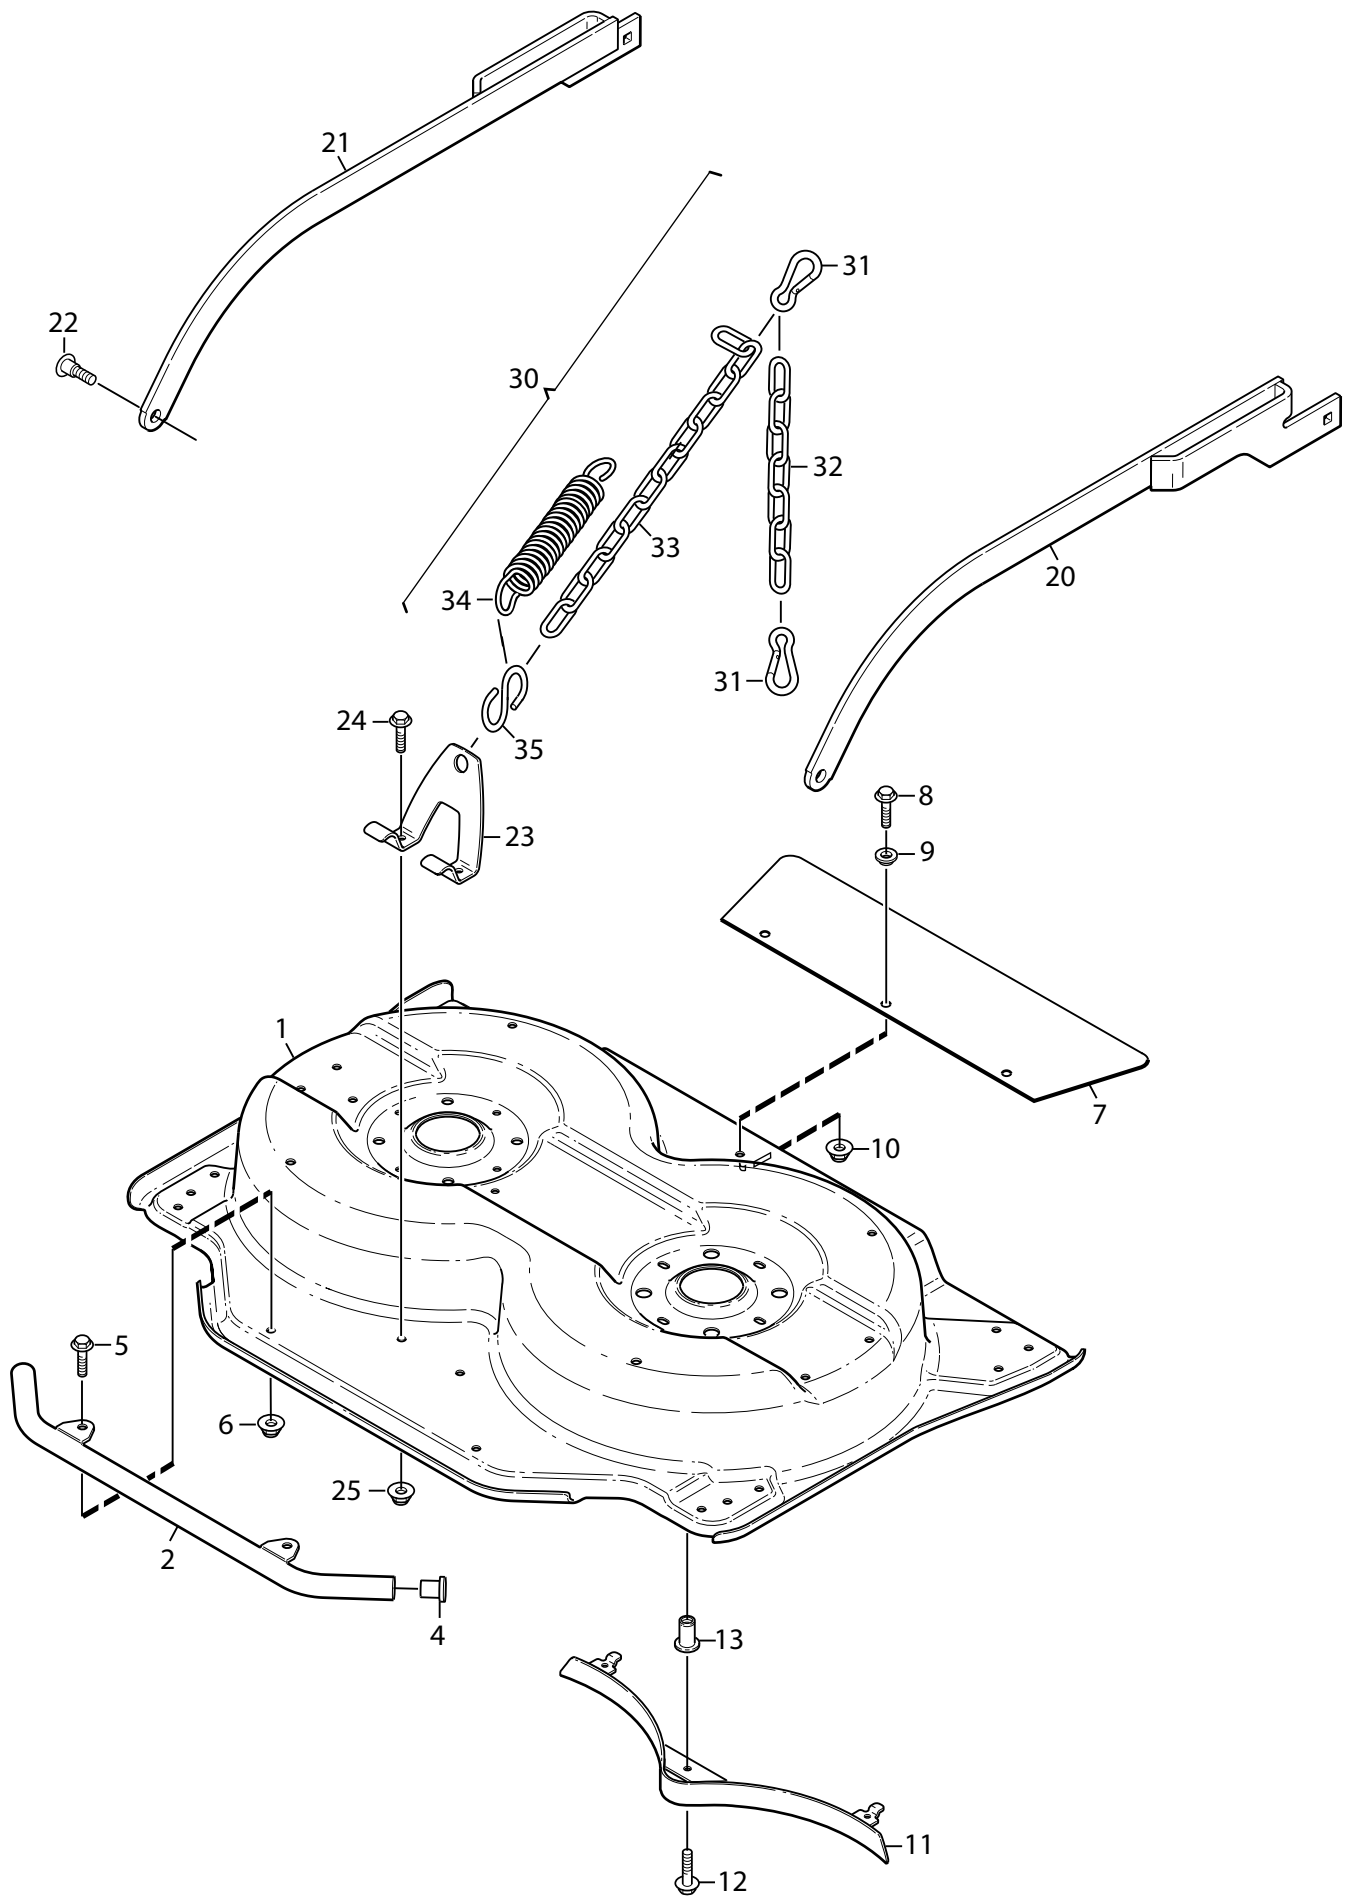

Utgåva Issue 2014-11		Bildnr Picture No 2128B		KLIPPAGGREGAT 85 COMBI RAM		MOWER DECK 85 COMBI FRAME		Sida Page 2	
Pos. Fig.	Antal/Quantity			Art nr Part No	Benämning	Description	Sats Kit	Anmärkning Notes	
	2960 -15	2960 -70							
1	1			1134-6189-01	Kåpa-gul	Casing-yellow		Inkl. pos 13 (3 st)	
1		1		1134-6189-02	Kåpa-svart.....	Casing-black			
2	1			1134-6208-01	Frontskydd-grå	Front guard tube-grey			
2		1		1134-6208-02	Frontskydd-svart.....	Front guard tube-black			
4	2			9403-0025-80	Ändplugg-grå.....	End cap-grey			
4		2		9403-0025-70	Ändplugg-svart.....	End cap-black.....			
5	2	2		9959-0816-16	Skruv.....	Screw.....			
6	2	2		9739-0831-22	Mutter	Nut.....			
7	1	1		1134-6281-01	Gummiskydd	Rubber guard.....			
8	3	3		9959-0816-16	Skruv.....	Screw.....			
9	3	3		1134-4185-01	Ansatsbricka	Flange washer			
10	3	3		9739-0831-22	Mutter	Nut.....			
11	1	1		1134-6227-01	Kombiplugg	Mulching plug			
12	1	1		9959-0816-16	Skruv.....	Screw.....			
13	3	3		1134-5595-01	Nitmutter.....	Riveting nut.....			
20	1			1134-6237-05	Aggregatsarm-vå, grå	Deck arm-LH, grey			
20		1		1134-6237-11	Aggregatsarm-vå, svart.....	Deck arm-LH, black.....			
21	1			1134-6237-06	Aggregatsarm-hö, grå	Deck arm-RH, grey			
21		1		1134-6237-12	Aggregatsarm-hö, svart	Deck arm-RH, black			
22	2	2		1134-6279-01	Ansatsskruv	Shoulder bolt			
23	1			1134-6315-01	Lyftfäste-grå	Lift bracket-grey			
23		1		1134-6315-02	Lyftfäste-svart.....	Lift bracket-black.....			
24	2	2		9959-0816-16	Skruv.....	Screw.....			
25	2	2		9739-0831-22	Mutter	Nut.....			
30	1	1		1134-6363-01	Lyftfjäder kpl	Lift spring assy.....	Inkl. pos 31 - 35		
31	2	2		1134-5528-01	Karbinhake	Snap hook			
32	1	1		1134-6368-02	Kedja.....	Chain	7 links		
33	1	1		1134-6368-03	Kedja.....	Chain	12 links		
34	1	1		1134-5625-01	Aggregatsfjäder	Mower deck spring			
35	1	1		1134-4623-01	S-krok	S-hook			
99					Bruksanvisning	Owner´s manual	As PDF