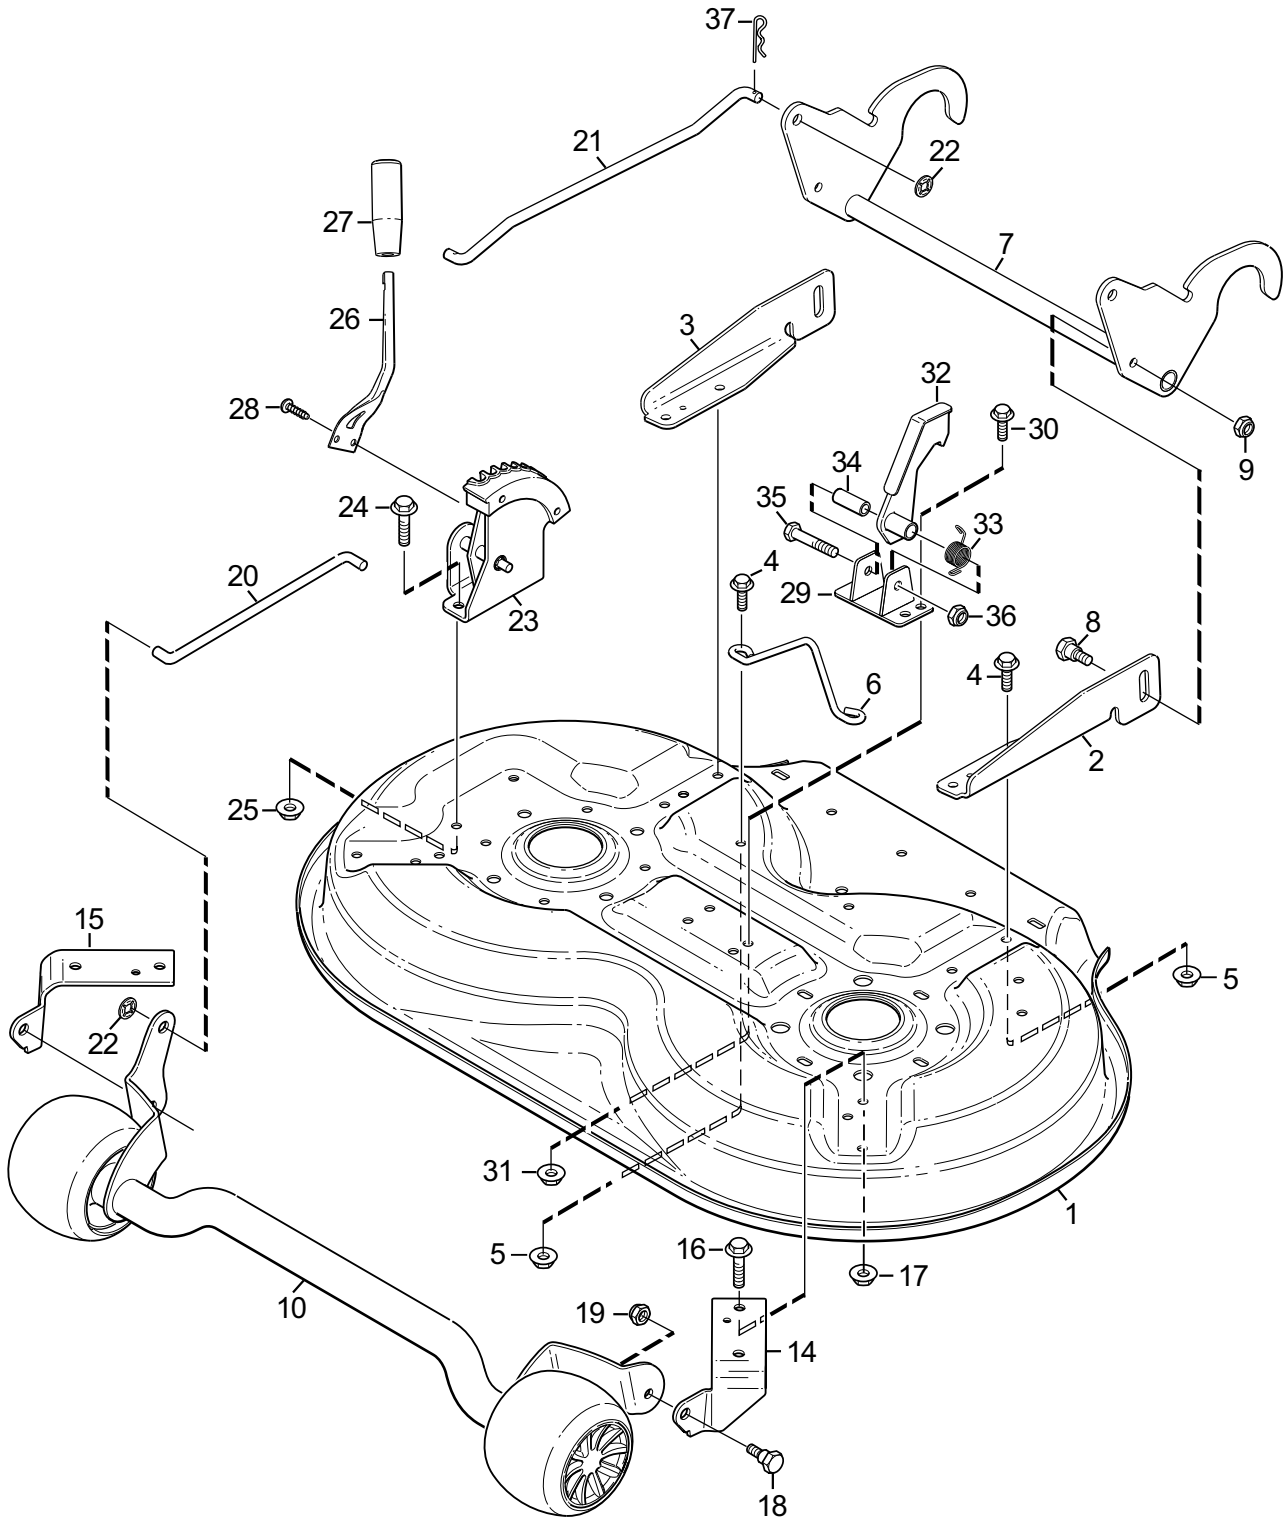

Utgåva Issue		Bildnr Picture No		VILLA RAM		VILLA FRAME		Sida Page	
2013-11		2307C						2	
Pos. Fig.	Antal/Quantity				Art nr Part No	Benämning	Description	Sats Kit	Anmärkning Notes
	5811								
1	1				1137-0994-01	Klippkåpa	Deck		
2	1				1137-0942-01	Flytfäste-vä	Holder-LH		
3	1				1137-0942-02	Flytfäste-hö	Holder-RH		
4	6				9959-0820-16	Skruv	Screw		
5	6				9739-0831-22	Mutter	Nut		
6	1				1137-0929-01	Fäste	Bracket		
7	1				1137-0943-01	Infästningsram	Mounting frame		
8	2				1134-0240-00	Ansatssskruv	Shoulder screw		
9	2				9747-0831-02	Mutter	Nut		
10	1				1134-6735-02	Frontrör kpl.	Front tube assy		
11	2				1134-9139-01	Stödhjulssats	Support wheel kit		
12	1				1134-9024-01	Lager	Bearing		
13	1				9650-0020-04	Spärring	Circlip		
14	1				1134-6594-01	Konsol-vä	Bracket-LH		
15	1				1134-6594-02	Konsol-hö	Bracket-RH		
16	4				9959-0820-16	Skruv	Screw		
17	4				9739-0831-22	Mutter	Nut		
18	2				1134-0240-00	Ansatssskruv	Shoulder screw		
19	2				9747-0831-02	Mutter	Nut		
20	1				1134-6599-01	Stag	Strut		
21	1				1137-0949-01	Stag	Strut		
22	3				9675-0015-01	Starlock	Lock washer		
23	1				1134-6755-01	Nivåkonsol	Level bracket assy		
24	2				9959-0820-16	Skruv	Screw		
25	2				9739-0831-22	Mutter	Nut		
26	1				1111-2816-01	Spak	Height adj.lever		
27	1				9403-0063-01	Handtag	Lever knob		
28	2				9893-0616-16	Skruv	Screw		
29	1				1137-1019-01	Fästvinkel	Bracket		Tvätt/washing
30	2				9959-0820-16	Skruv	Screw		
31	2				9739-0831-22	Mutter	Nut		
32	1				1137-1022-01	Hake	Hitch		
33	1				1137-1025-01	Fjäder	Spring		
34	1				1134-1565-16	Distans	Spacer		
35	1				9997-0840-16	Skruv	Screw		
36	1				9747-0831-02	Mutter	Nut		
37	1				9599-0054-02	Saxsprint	Cotter pin