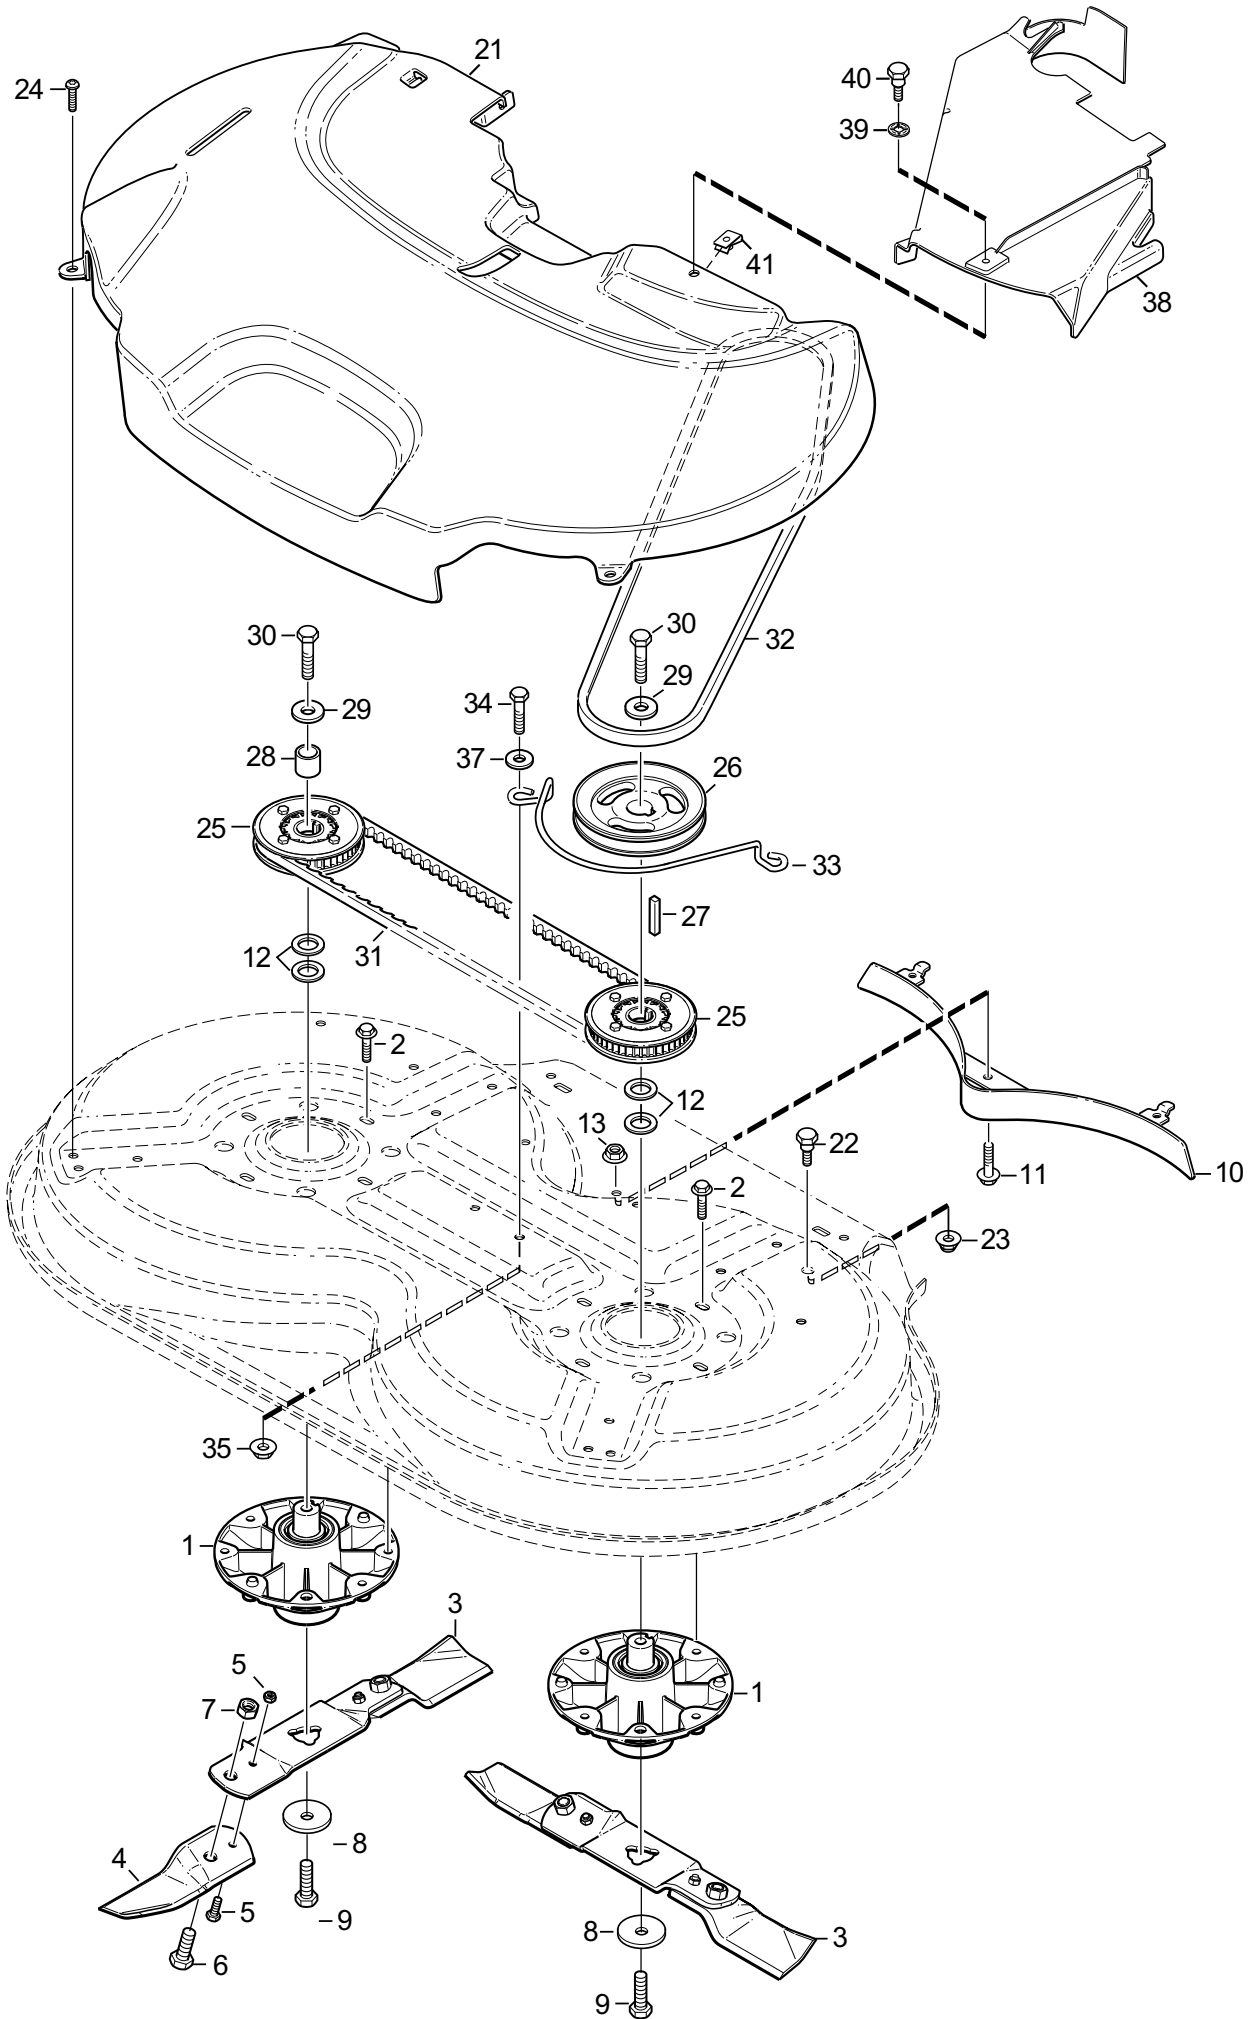

Utgåva Issue 2013-11		Bildnr Picture No 2870		VILLA TRANSMISSION KNIVAR		VILLA TRANSMISSION BLADES		Sida Page 4	
Pos. Fig.	Antal/Quantity				Art nr Part No	Benämning	Description	Sats Kit	Anmärkning Notes
	5811								
1	2				1134-6613-02 Lagerbox kpl.....	Bearing box assy			
2	8				9945-0825-16 Skruv.....	Screw.....			
3	1				1134-9129-01 Knivbalk kpl.....	Blade bar assy			Sats 2 st/ Kit of 2
4	1				1134-9130-01 Knivsats	Blade kit.....			
5	1				1134-9054-01 Brytbultssats	Shear bolt kit.....			
6	2				1134-6311-01 Bult	Bolt.....			
7	2				1134-6312-01 Låsmutter.....	Lock nut			
8	2				1134-6211-01 Knivbricka	Blade washer			
9	2				9997-1050-16 Skruv.....	Screw.....			
10	1				1134-6590-01 Combiplugg	Mulch plug			
11	1				9959-0820-16 Skruv.....	Screw.....			
12	4				1134-0341-01 Stödbricka.....	Washer.....			
13	1				9739-0831-22 Mutter	Nut.....			
21	1				1137-1014-01 Transmissionskåpa.....	Trans.cover.....			Gul/Yellow
22	1				1134-0240-00 Ansatssskruv	Shoulder screw			
23	1				9739-0831-22 Mutter	Nut.....			
24	3				9893-0616-16 Skruv.....	Screw.....			
25	1				1134-9137-01 Kuggremskiva.....	Toothed belt pulley.....			Sats 2 st/ Kit of 2
26	1				1137-0950-01 Remskiva	Belt pulley.....			
27	1				9600-0168-01 Kil	Key			
28	1				1134-5124-02 Distans	Spacer.....			
29	2				1134-5406-01 Bricka	Washer.....			
30	2				9997-0850-12 Skruv.....	Screw.....			
31	1				1134-9133-01 Kuggrem	Timing belt.....			
32	1				1134-9169-01 Kilrem.....	V-belt.....			
33	1				1134-7017-01 Remstyrning	Belt guide			
34	2				9959-0820-16 Skruv.....	Screw.....			
35	2				9739-0831-22 Mutter	Nut.....			
37	4				9699-0056-02 Bricka	Washer.....			
38	1				1137-1016-01 Plastkåpa.....	Cover.....			
39	1				9675-0016-02 Starlock.....	Lock washer			
40	1				1134-0240-00 Ansatssskruv	Shoulder screw			
41	1				1134-4620-02 Clips.....	Clip.....