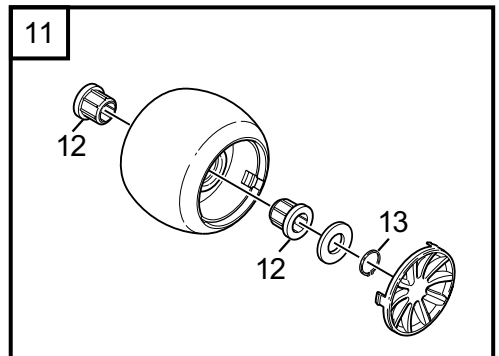

Utgåva Issue		Bildnr Picture No		VILLA RAM		VILLA FRAME		Sida Page	
2013-11		2307C						2	
Pos. Fig.	Antal/Quantity				Art nr Part No	Benämning	Description	Sats Kit	Anmärkning Notes
	5811								
1	1				1137-0994-01	Klippkåpa	Deck		
2	1				1137-0942-01	Flytfäste-vä	Holder-LH		
3	1				1137-0942-02	Flytfäste-hö	Holder-RH		
4	6				9959-0820-16	Skruv	Screw		
5	6				9739-0831-22	Mutter	Nut		
6	1				1137-0929-01	Fäste	Bracket		
7	1				1137-0943-01	Infästningsram	Mounting frame		
8	2				1134-0240-00	Ansatssskruv	Shoulder screw		
9	2				9747-0831-02	Mutter	Nut		
10	1				1134-6735-02	Frontrör kpl.	Front tube assy		
11	2				1134-9139-01	Stödhjulssats	Support wheel kit		
12	1				1134-9024-01	Lager	Bearing		
13	1				9650-0020-04	Spärring	Circlip		
14	1				1134-6594-01	Konsol-vä	Bracket-LH		
15	1				1134-6594-02	Konsol-hö	Bracket-RH		
16	4				9959-0820-16	Skruv	Screw		
17	4				9739-0831-22	Mutter	Nut		
18	2				1134-0240-00	Ansatssskruv	Shoulder screw		
19	2				9747-0831-02	Mutter	Nut		
20	1				1134-6599-01	Stag	Strut		
21	1				1137-0949-01	Stag	Strut		
22	3				9675-0015-01	Starlock	Lock washer		
23	1				1134-6755-01	Nivåkonsol	Level bracket assy		
24	2				9959-0820-16	Skruv	Screw		
25	2				9739-0831-22	Mutter	Nut		
26	1				1111-2816-01	Spak	Height adj.lever		
27	1				9403-0063-01	Handtag	Lever knob		
28	2				9893-0616-16	Skruv	Screw		
29	1				1137-1019-01	Fästvinkel	Bracket		Tvätt/washing
30	2				9959-0820-16	Skruv	Screw		
31	2				9739-0831-22	Mutter	Nut		
32	1				1137-1022-01	Hake	Hitch		
33	1				1137-1025-01	Fjäder	Spring		
34	1				1134-1565-16	Distans	Spacer		
35	1				9997-0840-16	Skruv	Screw		
36	1				9747-0831-02	Mutter	Nut		
37	1				9599-0054-02	Saxsprint	Cotter pin