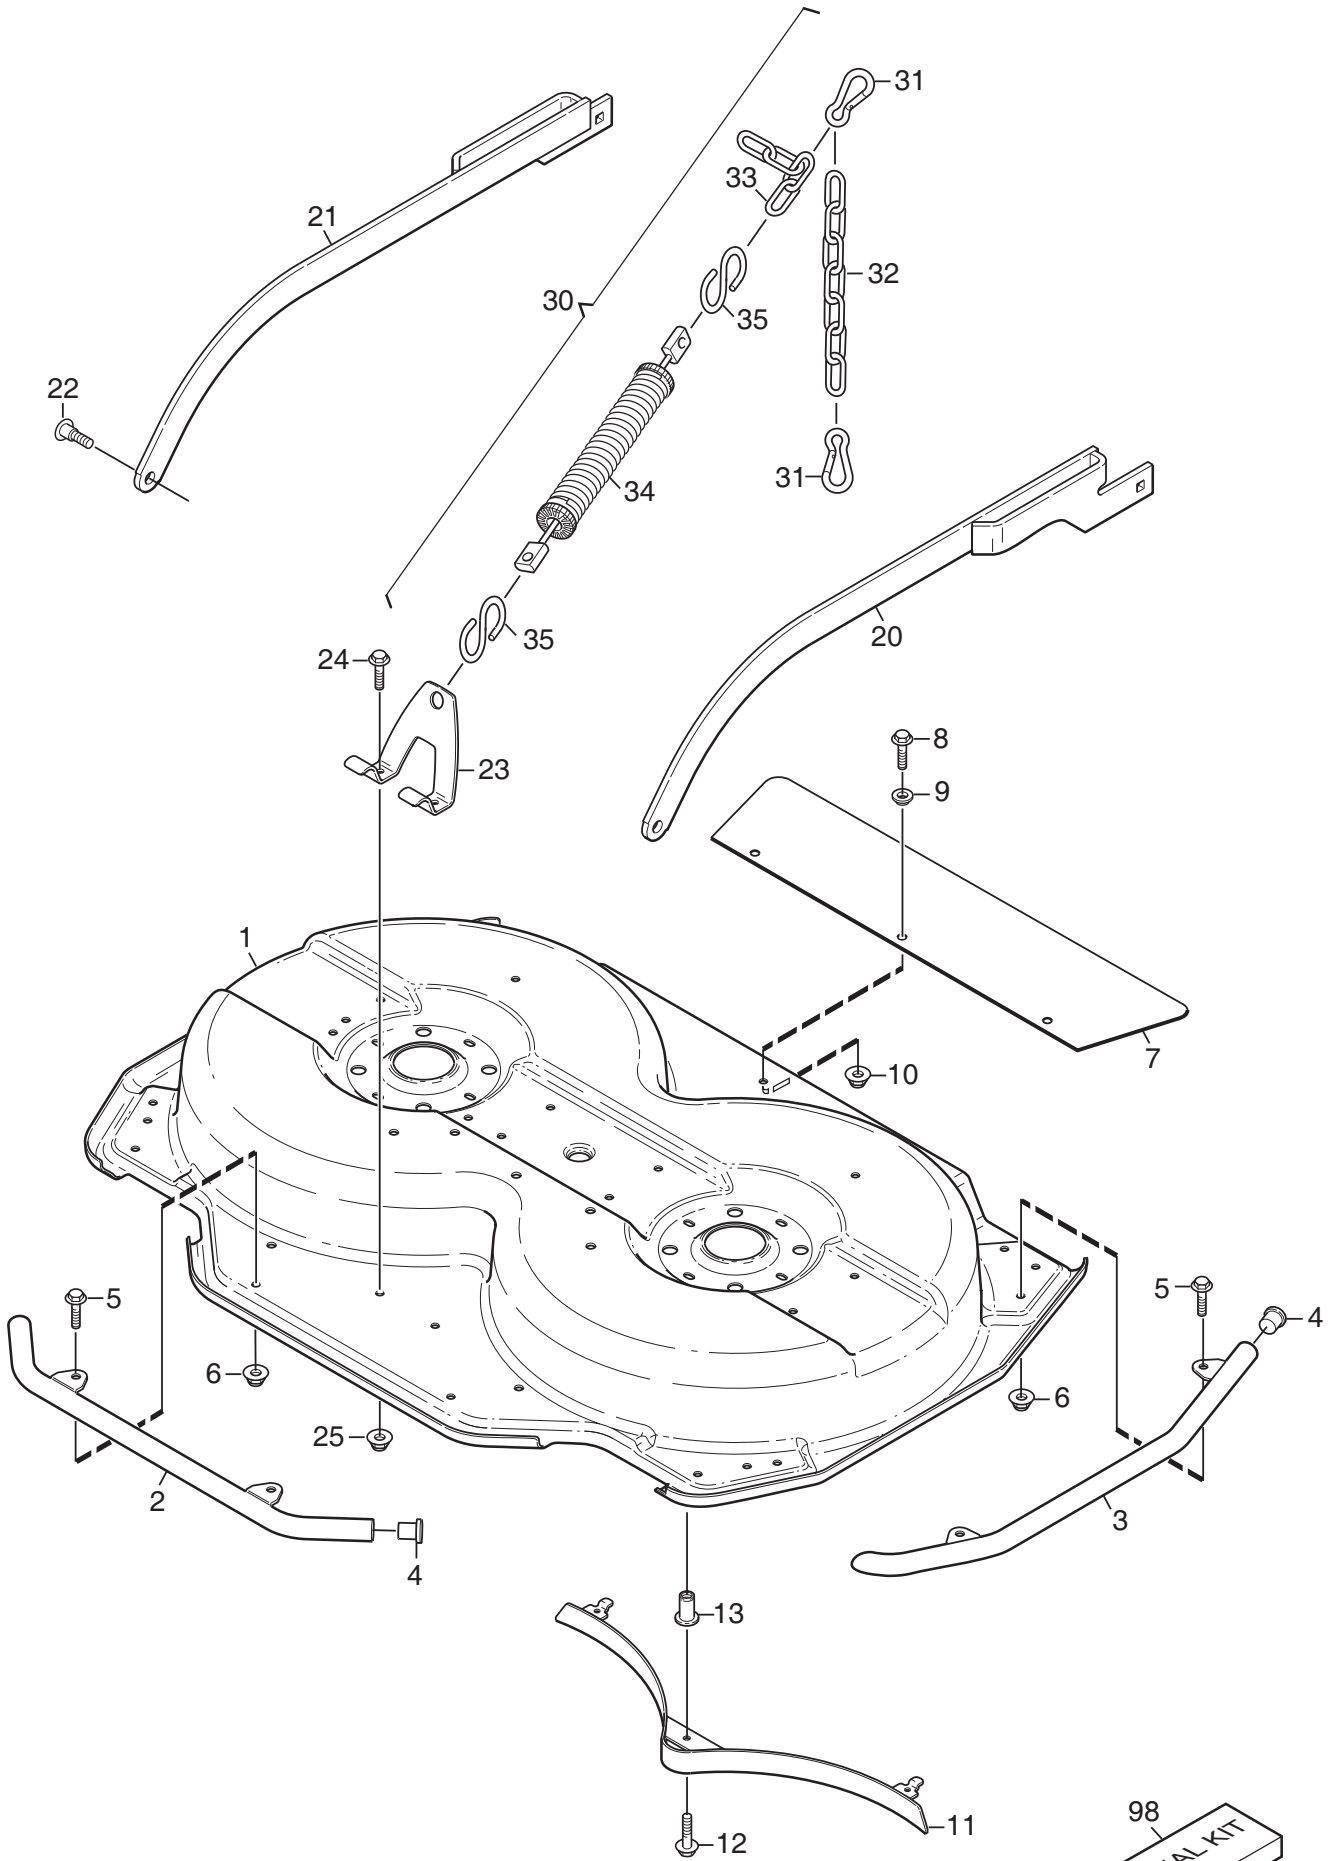

STIGA
2369A
SPARE PARTS

98
DEKAL KIT

Utgåva Issue 2014-11		Bildnr Picture No 2369A		KLIPPAGGREGAT 105 COMBI RAM		MOWER DECK 105 COMBI FRAM		Sida Page 2	
Pos. Fig.	Antal/Quantity				Art nr Part No	Benämning	Description	Sats Kit	Anmärkning Notes
1	1				1134-6191-01	Kåpa-gul	Casing-yellow		Inkl. pos 13 (3 st)
2	1				1134-6208-01	Frontskydd-grå	Front guard tube-grey		
3	2				1134-6223-01	Sidoskydd-grå	Side guard tube-grey		
4	4				9403-0025-80	Ändplugg-grå	End cap-grey		
5	6				9959-0816-16	Skruv	Screw		
6	6				9739-0831-22	Mutter	Nut		
7	1				1134-6281-03	Gummiskydd	Rubber guard		
8	3				9959-0816-16	Skruv	Screw		
9	3				1134-4185-01	Ansatsbricka	Flange washer		
10	3				9739-0831-22	Mutter	Nut		
11	1				1134-6231-01	Kombiplugg	Mulching plug		
12	1				9959-0816-16	Skruv	Screw		
13	3				1134-5595-01	Nitmutter	Riveting nut		
20	1				1134-6237-01	Aggregatsarm-vä, grå	Deck arm-LH, grey		
21	1				1134-6237-02	Aggregatsarm-hö, grå	Deck arm-RH, grey		
22	2				1134-6279-01	Ansatsskruv	Shoulder bolt		
23	1				1134-6315-01	Lyftfäste-grå	Lift bracket-grey		
24	2				9959-0816-16	Skruv	Screw		
25	2				9739-0831-22	Mutter	Nut		
30	1				1134-6362-01	Lyftfjäder kpl	Lift spring assy		
31	2				1134-5528-01	Karbinhake	Snap hook		
32	1				1134-6368-02	Kedja	Chain	7 links	
33	1				1134-6368-01	Kedja	Chain	4 links	
34	1				1134-6365-03	Lyftfjäder	Lift spring		
35	2				1134-4623-01	S-krok	S-hook		
98	1				1134-5594-02	Dekalsats	Label kit		
99	1					Bruksanvisning	Owner's manual	As PDF